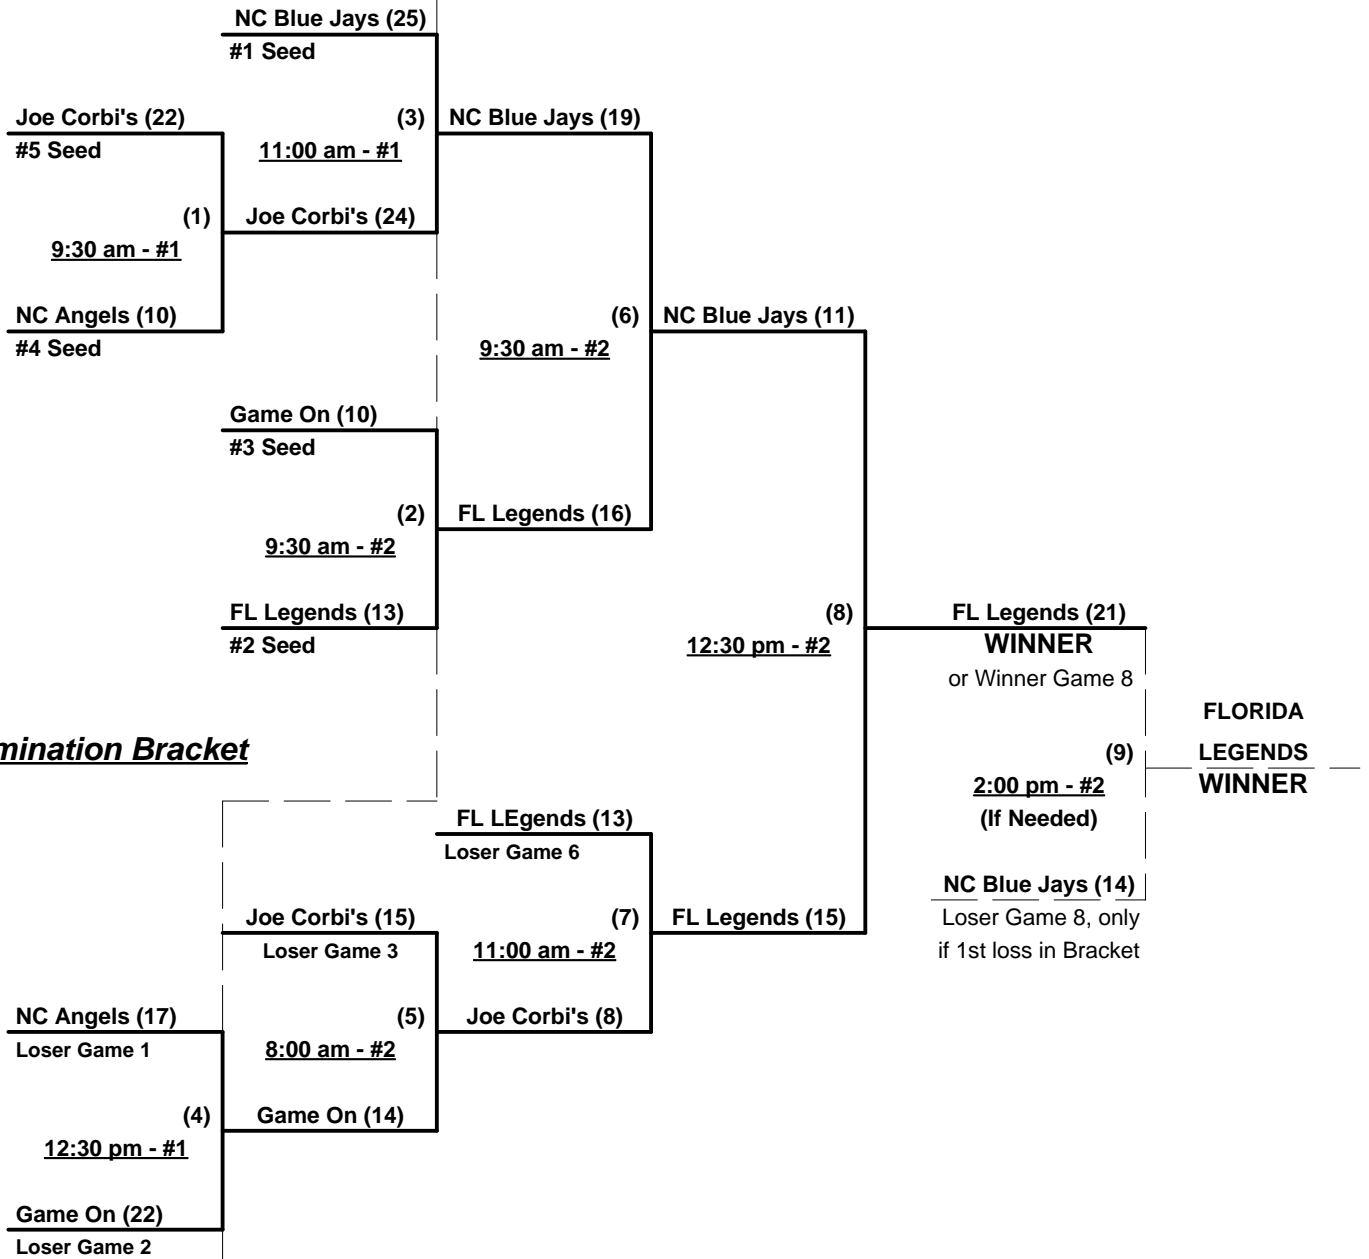

Schedule Subject to Change at Discretion of Tournament and Field Directors

SSUSA - World Championships 2006

Seattle, Washington

September 11 - 14, 2006

Rev. 09/20/2006

Men's 65+ Major Plus Division - 5 Teams

Championship Bracket

Wednesday - RUSSELL ROAD

Thursday - CELEBRATION PARK

SSUSA - World Championships 2006

Seattle, Washington

September 11 - 14, 2006

Rev. 09/19/2006

Men's 65+ Gold (Major & AAA) Division - 17 Teams