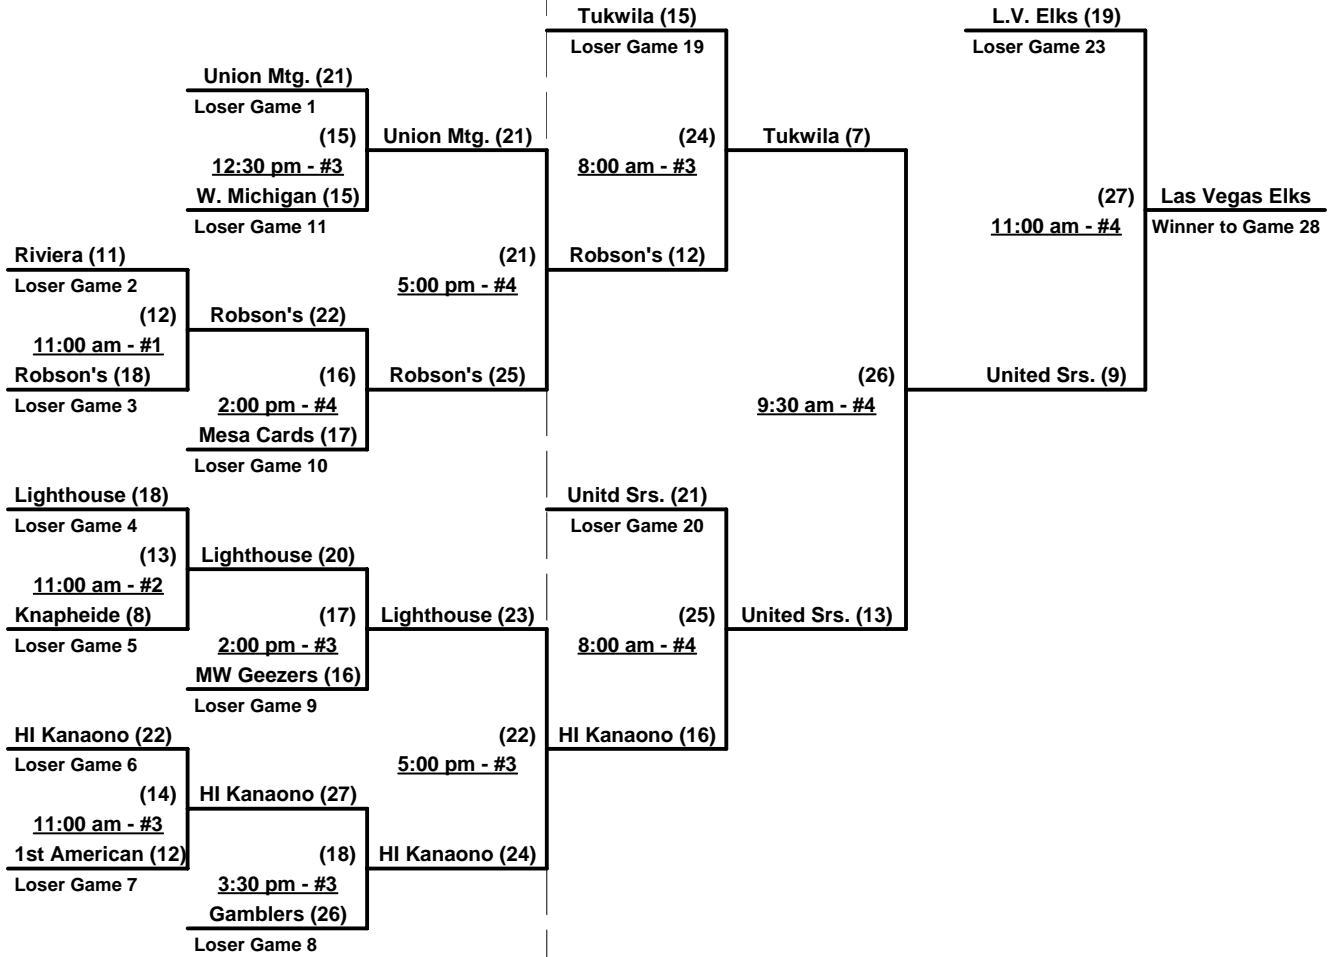

Elimination Bracket

65-AAA Division - 15 Teams

SSUSA - World Championships 2006
Seattle, Washington
September 11 - 14, 2006

Rev. 09/12/2006

Men's 65+ AA Division - 6 Teams

<u>Win</u>	<u>Loss</u>		
1	3	1	Akron Silver Stars (OH)
1	3	2	Houston Texans (TX)
3	1	3	Scrap Iron Red (CO)

<u>Win</u>	<u>Loss</u>		
3	1	4	Syracuse Cyclones (NY)
4	0	5	The Prize Co. (MN)
0	4	6	Team Japan

Monday - September 11, 2006 - Celebration Park Softball Complex

Time	#	Runs	Team Name	Field	#	Runs	Team Name
12:00 PM	4	12	Syracuse Cyclones (NY)	3	5	17	The Prize Co. (MN)
12:00 PM	2	15	Houston Texans (TX)	4	6	14	Team Japan
1:30 PM	5	20	The Prize Co. (MN)	3	3	19	Scrap Iron Red (CO)
1:30 PM	1	14	Akron Silver Stars (OH)	4	2	13	Houston Texans (TX)
3:00 PM	6	7	Team Japan	4	4	20	Syracuse Cyclones (NY)
4:30 PM	3	20	Scrap Iron Red (CO)	4	1	19	Akron Silver Stars (OH)

Tuesday - September 12, 2006 - Celebration Park Softball Complex

Time	#	Runs	Team Name	Field	#	Runs	Team Name
8:00 AM	2	7	Houston Texans (TX)	1	3	18	Scrap Iron Red (CO)
8:00 AM	6	13	Team Japan	2	5	22	The Prize Co. (MN)
9:30 AM	4	19	Syracuse Cyclones (NY)	1	2	6	Houston Texans (TX)
9:30 AM	5	12	The Prize Co. (MN)	2	1	7	Akron Silver Stars (OH)
11:00 AM	1	13	Akron Silver Stars (OH)	1	4	24	Syracuse Cyclones (NY)
11:00 AM	3	28	Scrap Iron Red (CO)	2	6	8	Team Japan

Seeding for Double Elimination Bracket commencing Wednesday afternoon - See Bracket for details

Format: Four (4) Game Round Robin to seed 65-AA Double Elimination Bracket

Home Runs - 1 per game per team, Outs

Time Limits - Round Robin = 60 + open inn.   Bracket Games = 65 + open inn.

Championship Game(s) = 7 Innings, no time limit

Tie Breakers - Head to head (in full RR only), least runs allowed, run differential, coin toss

Schedule Subject to Change at Discretion of Tournament and Field Directors