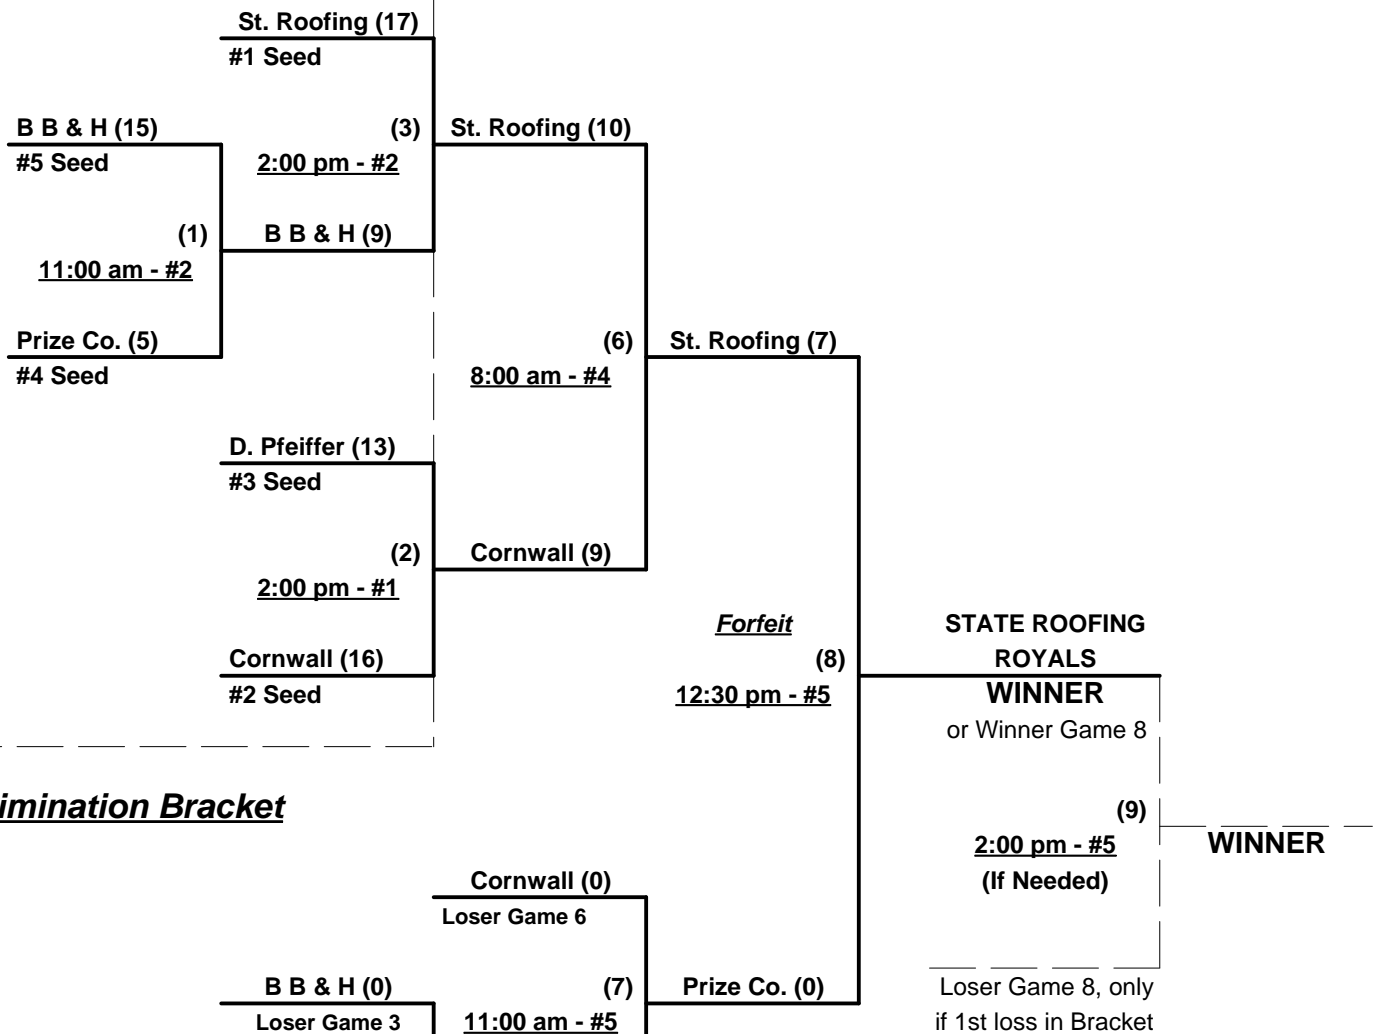

SSUSA - World Championships 2006

Seattle, Washington

September 11 - 14, 2006

Rev. 09/20/2006

Men's 70+ AAA Division - 5 Teams

Win	Loss		
0	4	1	B B & H (OR)
3	1	2	Cornwall Plumbing (MI)
1	3	3	The Prize Co. 70's (MN)

Win	Loss		
4	0	4	State Roofing Royals (CA)
2	2	5	Dan Pfeiffer Sportsmen (MI)

Monday - September 11, 2006 - Russell Road Sports Complex

Time	#	Runs	Team Name	Field	#	Runs	Team Name
9:00 AM	2	20	Cornwall Plumbing (MI)	3	1	19	B B & H (OR)
9:00 AM	3	18	The Prize Co. 70's (MN)	4	5	26	Dan Pfeiffer Sportsmen (MI)
10:30 AM	5	22	Dan Pfeiffer Sportsmen (MI)	3	2	24	Cornwall Plumbing (MI)
10:30 AM	4	6	State Roofing Royals (CA)	4	3	1	The Prize Co. 70's (MN)
1:00 PM	1	8	B B & H (OR)	4	4	26	State Roofing Royals (CA)

Tuesday - September 12, 2006 - USA National Championship Game

Time	#	Runs	Team Name	Field	#	Runs	Team Name
12:30 PM	W	18	Joeseppi's (WA)	3	E	32	§ Dan Pfeiffer Sportsmen (MI)

§ Dan Pfeiffer Sportsmen RECEIVE 5-run equalizer in USA National Championship Game from Joeseppi's (now rated Major). Joeseppi's has option to be "Home Team"

Tuesday - September 12, 2006 - Russell Road Sports Complex

Time	#	Runs	Team Name	Field	#	Runs	Team Name
8:00 AM	2	21	Cornwall Plumbing (MI)	3	3	11	The Prize Co. 70's (MN)
9:30 AM	5	14	Dan Pfeiffer Sportsmen (MI)	3	4	18	State Roofing Royals (CA)
11:00 AM	4	11	State Roofing Royals (CA)	3	2	5	Cornwall Plumbing (MI)
11:00 AM	3	20	The Prize Co. 70's (MN)	4	1	9	B B & H (OR)
3:30 PM	1	9	B B & H (OR)	3	5	11	Dan Pfeiffer Sportsmen (MI)

Seeding for Double Elimination Bracket commencing Wednesday morning - See Bracket for details

Format: Four (4) Game Round Robin to seed 70-AAA Double Elimination Bracket

Home Runs - 1 plus 1-up, Singles

Time Limits - Round Robin = 60 + open inn.   Bracket Games = 65 + open inn.

Championship Game(s) = 7 Innings, no time limit

Tie Breakers - Head to head (in full RR only), least runs allowed, run differential, coin toss

Schedule Subject to Change at Discretion of Tournament and Field Directors

SSUSA - World Championships 2006

Seattle, Washington

September 11 - 14, 2006

Rev. 09/20/2006

Men's 70+ AAA Division - 5 Teams

Championship Bracket

All Games at Russell Road Softball Complex

Wednesday

Thursday

Elimination Bracket

WINNER

Loser Game 8, only
if 1st loss in Bracket