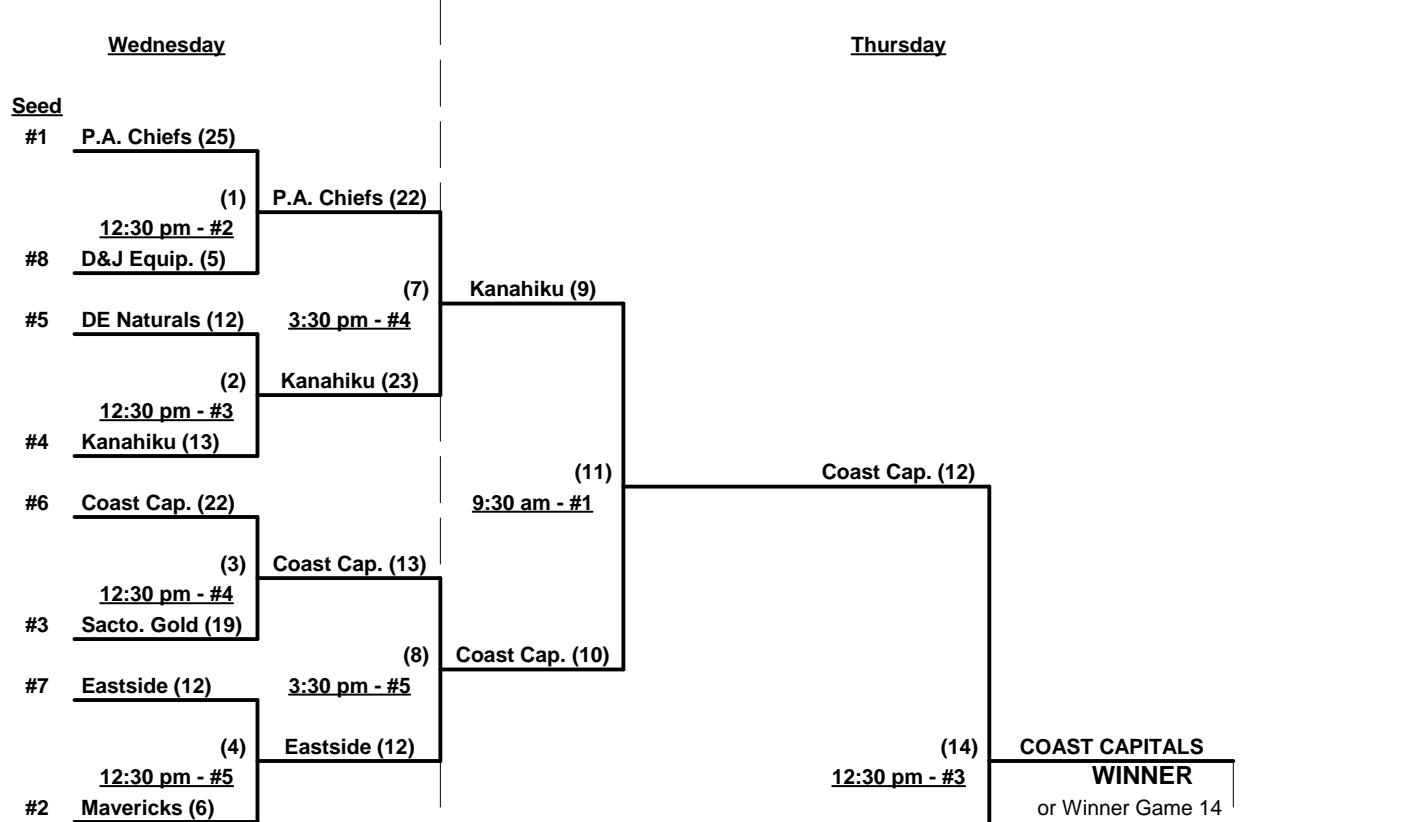

SSUSA - World Championships 2006
Seattle, Washington
September 11 - 14, 2006

Rev. 09/20/2006

Men's 70+ AA Division - 8 Teams

Championship Bracket

All Games at Russell Road Softball Complex