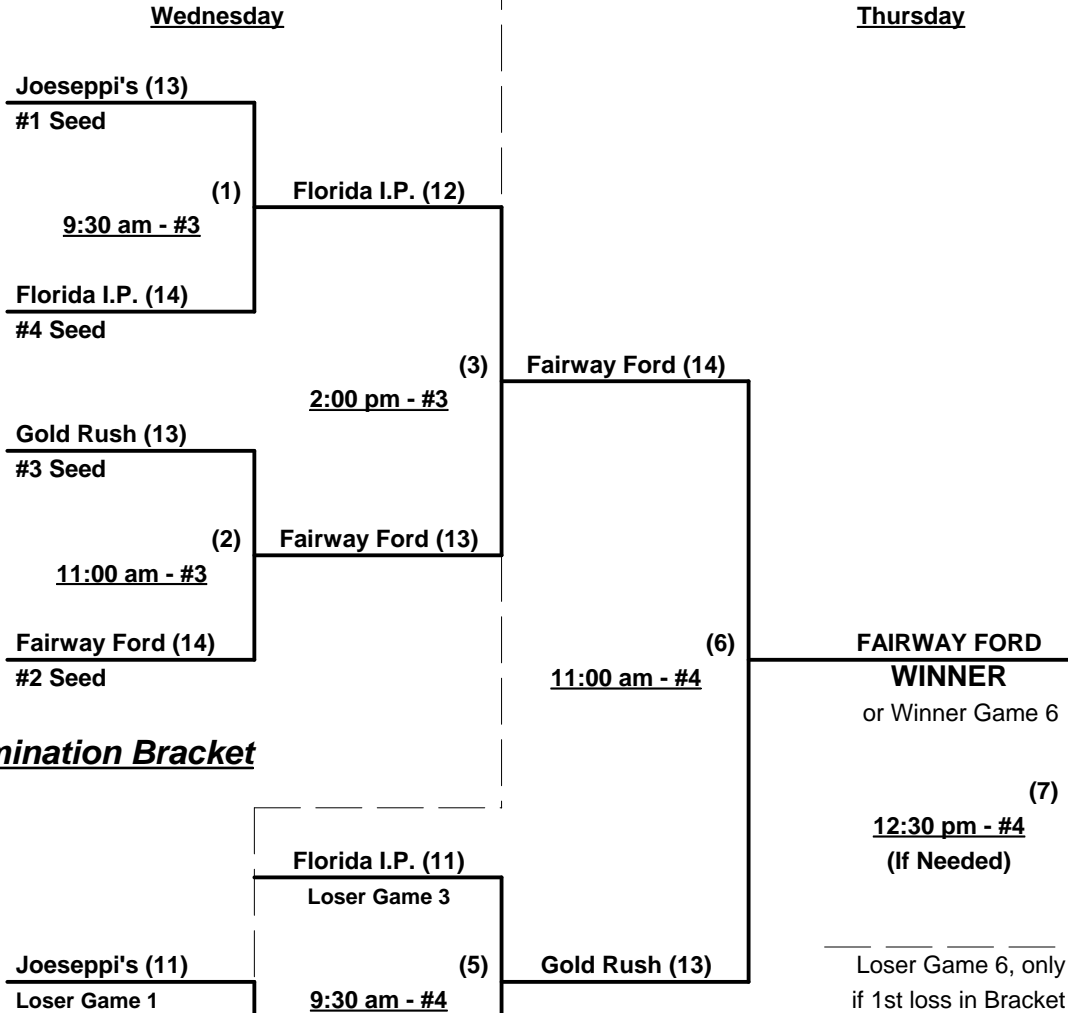

SSUSA - World Championships 2006
Seattle, Washington
September 11 - 14, 2006

Rev. 09/20/2006

Men's 70+ Major Division - 4 Teams

<u>Win</u>	<u>Loss</u>		
3	1	1	Fairway Ford (CA)
0	4	2	Florida Investment Prop.

<u>Win</u>	<u>Loss</u>		
2	2	3	California Gold Rush
3	1	4	Joeseppi's (WA)

Monday - September 11, 2006 - Russell Road Sports Complex

Time	#	Runs	Team Name	Field	#	Runs	Team Name
9:00 AM	1	13	Fairway Ford (CA)	5	2	9	Florida Investment Prop.
10:30 AM	4	6	Joeseppi's (WA)	5	3	19	California Gold Rush
1:00 PM	2	15	Florida Investment Prop.	5	4	16	Joeseppi's (WA)
2:30 PM	3	3	California Gold Rush	5	1	16	Fairway Ford (CA)

Tuesday - September 12, 2006 - Russell Road Sports Complex

Time	#	Runs	Team Name	Field	#	Runs	Team Name
8:00 AM	1	11	Fairway Ford (CA)	4	4	13	Joeseppi's (WA)
8:00 AM	3	10	California Gold Rush	5	2	8	Florida Investment Prop.
9:30 AM	4	17	Joeseppi's (WA)	4	3	10	California Gold Rush
9:30 AM	2	6	Florida Investment Prop.	5	1	15	Fairway Ford (CA)

Seeding for 70-Major Double Elimination Bracket commencing Wednesday morning - See Bracket for details

Format: Four (4) Game Round Robin to seed 70-Major Double Elimination Bracket

NOTE: Tournament Director reserves the right to institute 5-run equalizer following Round Robin play to be instituted for the Double Elimination portion of the Tournament.

Home Runs - 3 + 1-up, Singles

Time Limits - Round Robin = 60 + open inn.   Bracket Games = 65 + open inn.

Championship Game(s) = 7 Innings, no time limit

Tie Breakers - Head to head (in full RR only), least runs allowed, run differential, coin toss

Schedule Subject to Change at Discretion of Tournament and Field Directors

SSUSA - World Championships 2006

Seattle, Washington

September 11 - 14, 2006

Rev. 09/20/2006

Men's 70+ Major Division - 4 Teams

Championship Bracket

All games at Russell Road Softball Complex

Elimination Bracket