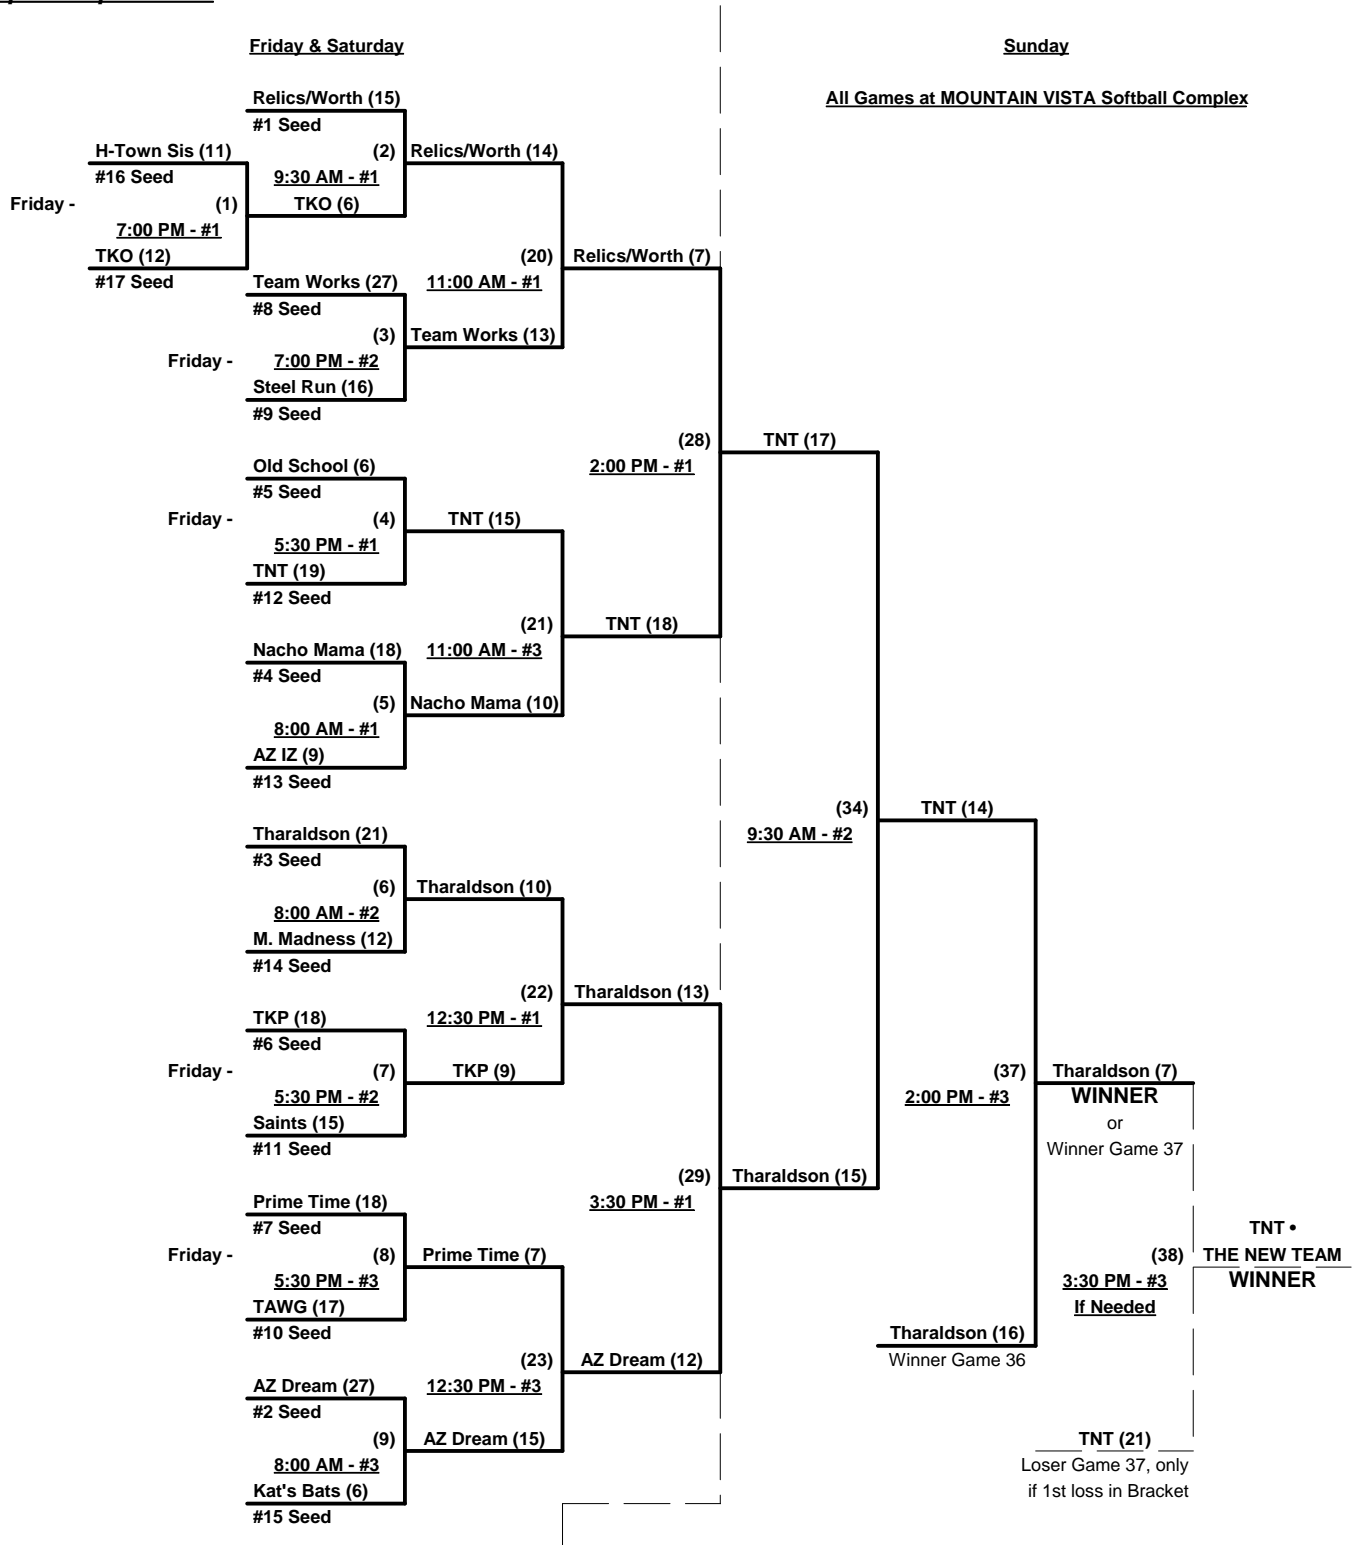

SSUSA's World Championships 2008

Phoenix, Arizona

October 17 - 19, 2008

Rev. 10/29/2008

Women's 40+ Masters Division - 17 Teams

Win	Loss		Win	Loss	
2	0	1 Arizona Dream Team	1	1	10 Saints 40's (AZ)
0	2	2 AZ IZ	1	1	11 Steel Runnin' (CA)
0	2	3 H-Town Sisters With Bats (TX)	1	1	12 TAWG (TX)
0	2	4 Kat's Bats (NF)	1	1	13 Team Works (VA)
0	2	5 Mature Madness (NM)	2	0	14 Tharaldsons (NV)
2	0	6 Nacho Mamas (AZ)	1	1	15 The New Team • TNT (CA)
2	0	7 Old School 40's (CA)	0	2	16 TKO (NM)
1	1	8 Prime Times (CA)	1	1	17 TKP 40's (CA)
2	0	9 Relics • Worth (CA)			

Friday - October 17, 2007 - Mountain Vista Softball Complex Complex

Time	#	Runs	Team Name	Field	#	Runs	Team Name
8:00 AM	9	21	Relics • Worth (CA)	1	16	7	TKO (NM)
8:00 AM	6	13	Nacho Mamas (AZ)	2	8	9	Prime Times (CA)
8:00 AM	7	13	Old School 40's (CA)	3	5	11	Mature Madness (NM)
9:30 AM	16	10	TKO (NM)	1	1	22	Arizona Dream Team
9:30 AM	8	21	Prime Times (CA)	2	4	33	Kat's Bats (NF)
9:30 AM	5	15	Mature Madness (NM)	3	6	18	Nacho Mamas (AZ)
11:00 AM	1	15	Arizona Dream Team	1	15	10	The New Team • TNT (CA)
11:00 AM	3	2	H-Town Sisters With Bats (TX)	2	9	19	Relics • Worth (CA)
11:00 AM	10	16	Saints 40's (AZ)	3	7	25	Old School 40's (CA)
12:30 PM	15	19	The New Team • TNT (CA)	1	12	16	TAWG (TX)
12:30 PM	17	22	TKP 40's (CA)	2	3	5	H-Town Sisters With Bats (TX)
12:30 PM	4	3	Kat's Bats (NF)	3	10	18	Saints 40's (AZ)
2:00 PM	12	8	TAWG (TX)	1	2	7	AZ IZ
2:00 PM	13	10	Team Works (VA)	2	17	5	TKP 40's (CA)
2:00 PM	11	11	Steel Runnin' (CA)	3	14	17	Tharaldsons (NV)
3:30 PM	2	9	AZ IZ	1	11	10	Steel Runnin' (CA)
3:30 PM	14	17	Tharaldsons (NV)	3	13	12	Team Works (VA)

Seeding for Three Game Guarantee Bracket commencing FRIDAY evening - See Bracket for details

Format: Two (2) Game Round Robin to seed Women's 40-Masters Three Game Guarantee Bracket
Home Runs - Open

Pitcher's Protection Rule -

Any batted ball striking the pitcher while in the pitcher's box (except her arms while in the process of making a reasonable defensive play on the ball) shall be a dead ball out

Time Limits - Round Robin = 60 minutes + Open Inning   Bracket Games = 65 minutes + Open Inning
Championship Game(s) = 7 Innings full

Tie Breakers - Head to head (in full RR only), least runs allowed, run differential, coin toss

Schedule Subject to Change at Discretion of Tournament and Field Directors

SSUSA's World Championships 2007

Phoenix, Arizona
October 19 - 21, 2007

Rev. 10/29/2008

Women's 40+ Masters Division - 17 Teams

Championship Bracket