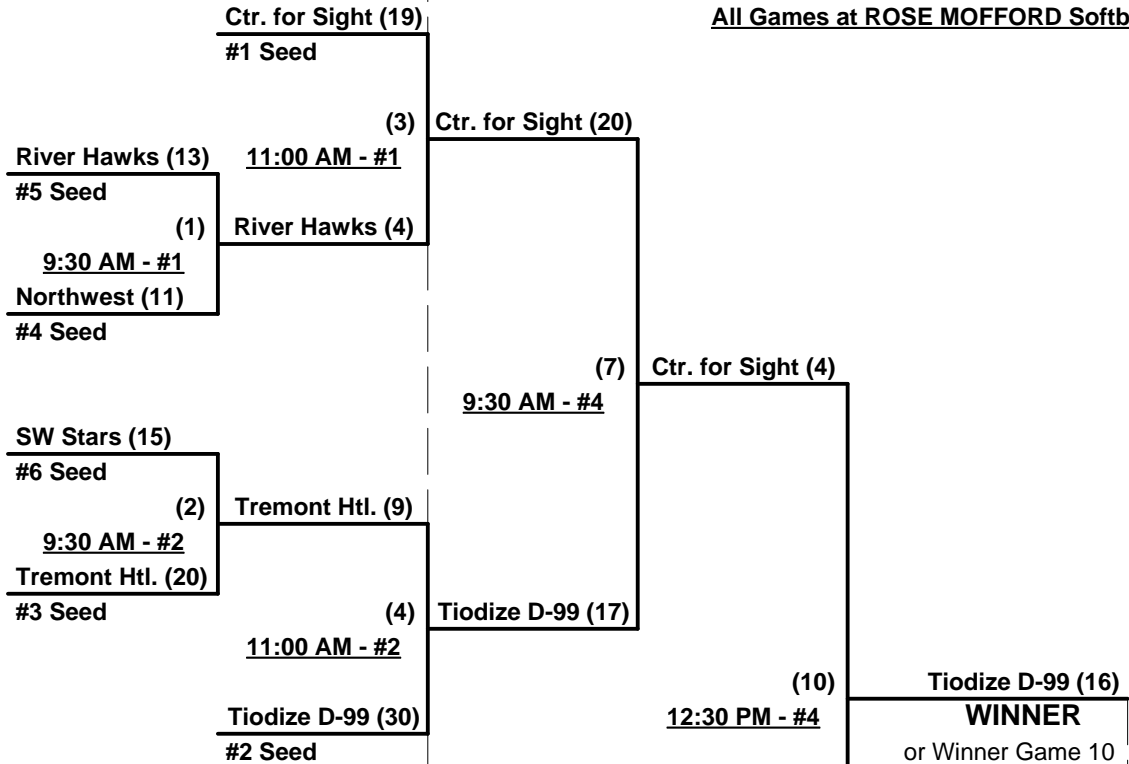

### Championship Bracket

Wednesday

Thursday

All Games at ROSE MOFFORD Softball Complex