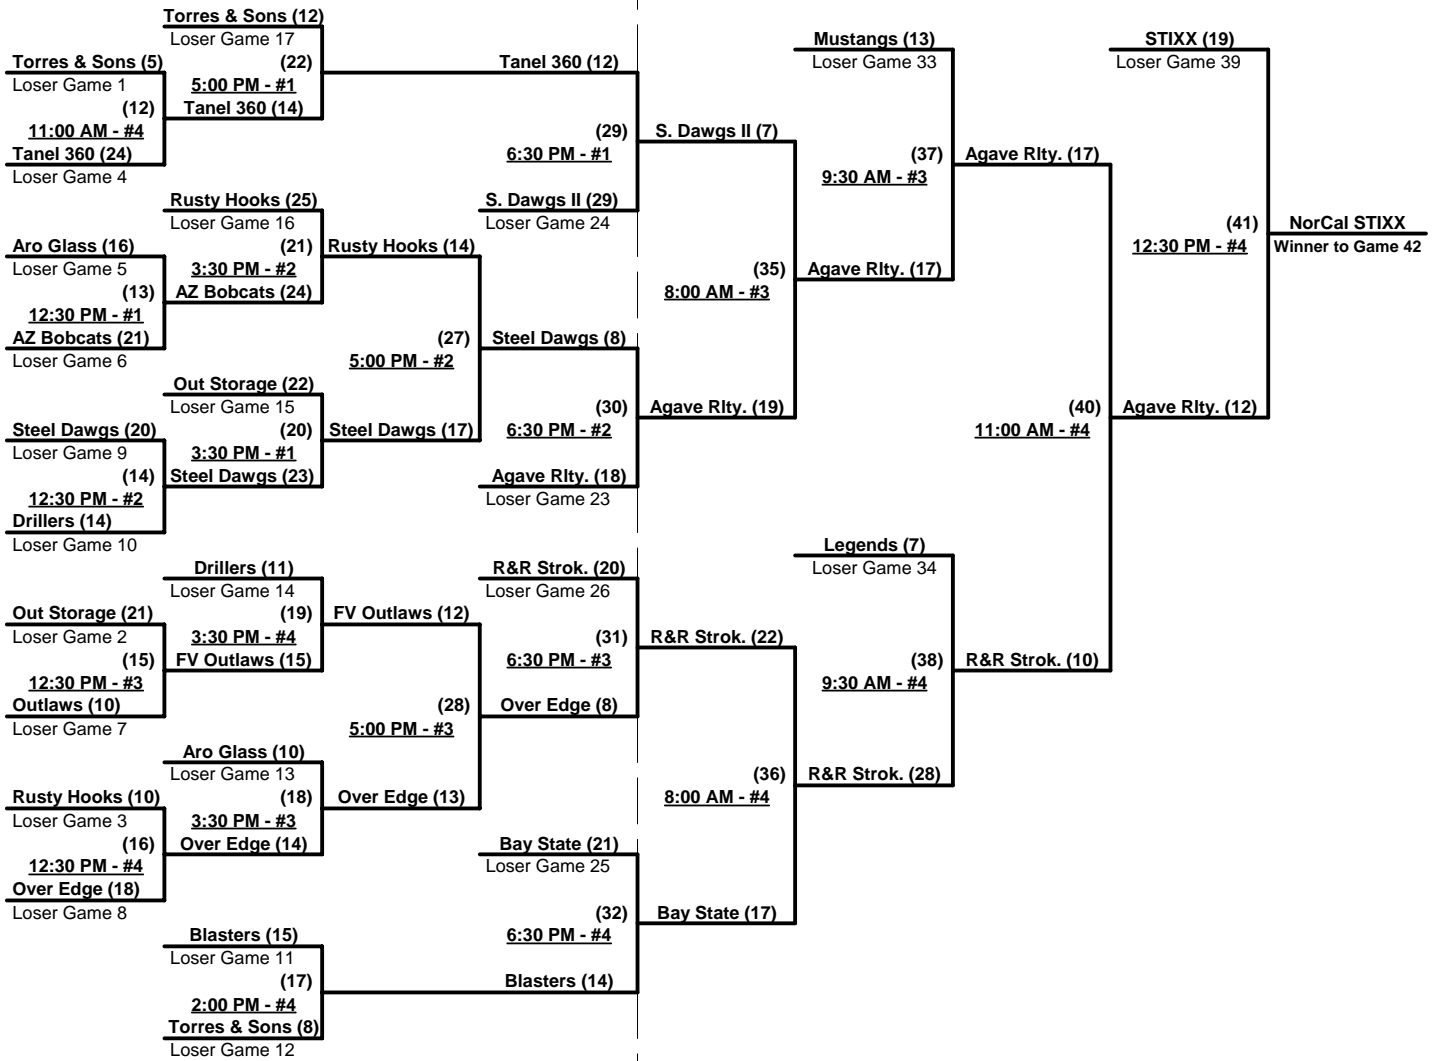

Elimination Bracket

Men's 55+ AAA Division - 19 Teams

SSUSA's World Championships 2008

Phoenix, Arizona

October 24 - 26, 2008

Rev. 10/29/2008

Men's 55+ AA Division - 10 Teams

<u>Win</u>	<u>Loss</u>			<u>Win</u>	<u>Loss</u>		
1	1	1	Git-R-Done (CA)	0	2	6	Sacramento Islanders (CA)
1	1	2	Indy Fog IN)	0	2	7	Scrap Iron 55's (CO)
2	0	3	Motion • NY/NJ Bandits (NY)	0	2	8	Sun City Sidewinders (AZ)
1	1	4	No Limit (CA)	1	1	9	Titans (CA)
2	0	5	OTD (AZ)	2	0	10	Zeppelin Softball (KY)

Friday - October 24, 2008 - Desert West Softball Complex

Time	#	Runs	Team Name	Field	#	Runs	Team Name
11:00 AM	7	13	Scrap Iron 55's (CO)	2	5	14	OTD (AZ)
11:00 AM	6	12	Sacramento Islanders (CA)	3	3	16	Motion • NY/NJ Bandits (NY)
12:30 PM	5	17	OTD (AZ)	2	9	16	Titans (CA)
12:30 PM	2	13	Indy Fog IN)	3	6	10	Sacramento Islanders (CA)
12:30 PM	8	18	Sun City Sidewinders (AZ)	4	4	23	No Limit (CA)
2:00 PM	10	28	Zeppelin Softball (KY)	2	1	5	Git-R-Done (CA)
2:00 PM	9	24	Titans (CA)	3	2	9	Indy Fog IN)
USA NATIONAL CHAMPIONSHIP GAME • Scrap Iron 55's (West) vs. Motion • NY/NJ Bandits (East)							
2:00 PM	3	13	Motion • NY/NJ Bandits (NY)	4	7	7	Scrap Iron 55's (CO)
3:30 PM	4	7	No Limit (CA)	2	10	29	Zeppelin Softball (KY)
3:30 PM	1	13	Git-R-Done (CA)	3	8	8	Sun City Sidewinders (AZ)

Seeding for Three Game Guarantee Bracket commencing Saturday morning - See bracket for details

Format: Two (2) Game Round Robin to seed 55-AA Three Game Guarantee Bracket
Home Runs - 1 per team per game, Outs

Pitcher's Protection Rule -

Any batted ball striking the pitcher while in the pitcher's box (except his arms while in the process of making a reasonable defensive play on the ball) shall be a dead ball out

Run Rules - 5 runs per ½ inning at bat (except open inning)

Time Limits - Round Robin = 60 + open inn.   Bracket Games = 65 + open inn.

Championship Game(s) = 7 Innings, no time limit

Tie Breakers - Head to head (in full RR only), least runs allowed, run differential, coin toss

Schedule Subject to Change at Discretion of Tournament and Field Directors