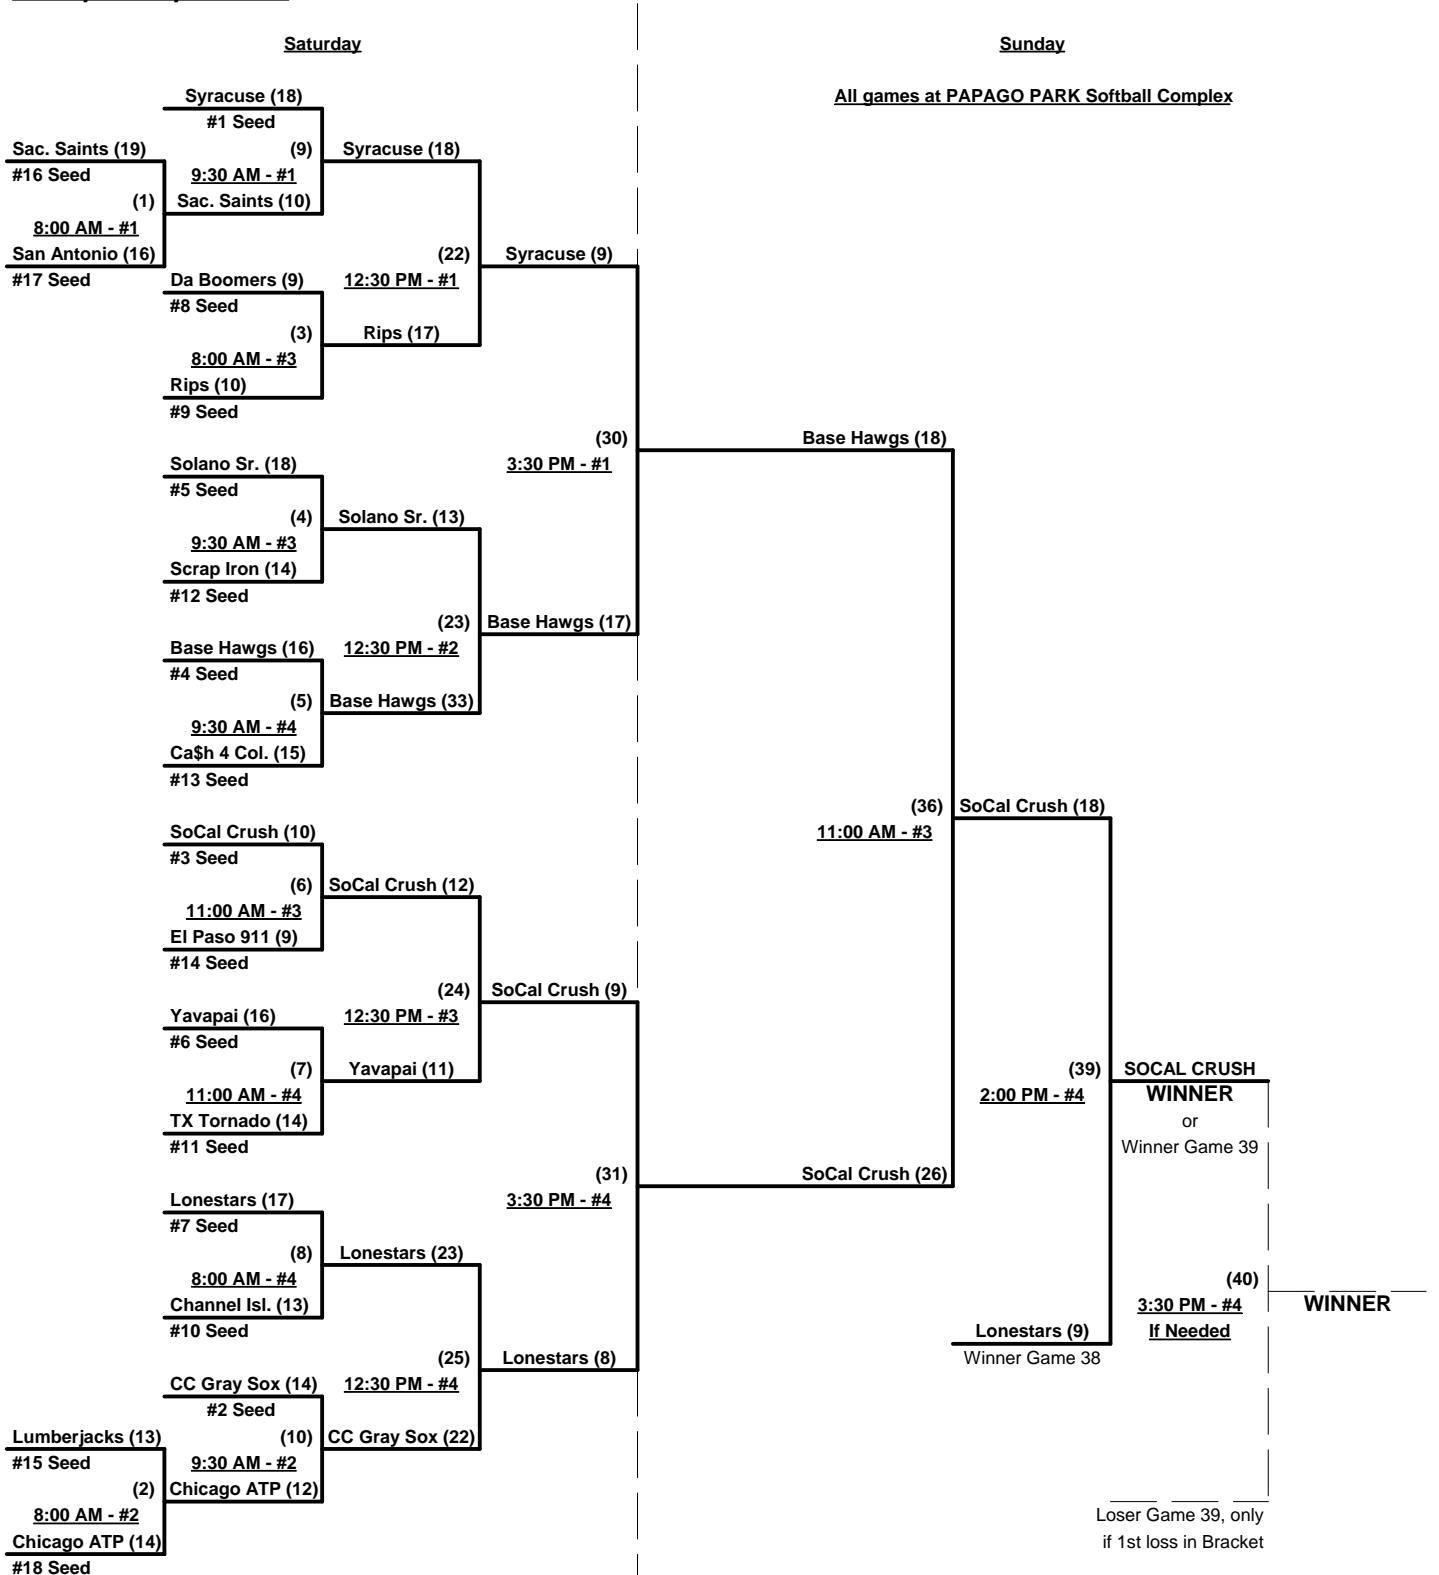

SSUSA's World Championships 2008

Phoenix, Arizona

October 17 - 19, 2008

Rev. 10/29/2008

Men's 60+ AA Division - 18 Teams

Win	Loss		Win	Loss	
1	1	1 Austin Lonestars (TX)	1	1	10 Rips Country Inn (MD)
2	0	2 Base Hawgs (CA)	0	2	11 Sacramento Saints (CA)
0	2	3 Bobby & Steves Lumber. (MN)	0	2	12 San Antonio Mission (TX)
1	1	4 Ca$h 4 College 60's (NJ)	1	1	13 Scrap Iron Diamonds (CO)
1	1	5 Channel Island Pirates (CA)	1	1	14 Solano Sr. Enforcers (CA)
0	2	6 Chicago ATP 60's (IL)	2	0	15 So. California Crush
2	0	7 Chicago Classics Gray Sox (IL)	2	0	16 Syracuse Cyclones 60's
1	1	8 Da Boomers (OK)	1	1	17 Texas Tornados
1	1	9 El Paso Nine-Elevens (TX)	1	1	18 Yavapai Casino (AZ)

Friday - October 17, 2008 - Papago Park Softball Complex

Time	#	Runs	Team Name	Field	#	Runs	Team Name
8:00 AM	5	14	Channel Island Pirates (CA)	1	3	10	Bobby & Steves Lumber. (MN)
8:00 AM	18	17	Yavapai Casino (AZ)	2	1	14	Austin Lonestars (TX)
8:00 AM	15	20	So. California Crush	3	12	13	San Antonio Mission (TX)
8:00 AM	9	9	El Paso Nine-Elevens (TX)	4	7	18	Chicago Classics Gray Sox (IL)
9:30 AM	3	12	Bobby & Steves Lumber. (MN)	1	13	13	Scrap Iron Diamonds (CO)
9:30 AM	16	13	Syracuse Cyclones 60's	2	18	3	Yavapai Casino (AZ)
9:30 AM	12	11	San Antonio Mission (TX)	3	10	17	Rips Country Inn (MD)
9:30 AM	6	19	Chicago ATP 60's (IL)	4	9	21	El Paso Nine-Elevens (TX)
11:00 AM	1	24	Austin Lonestars (TX)	1	4	6	Ca$h 4 College 60's (NJ)
11:00 AM	10	12	Rips Country Inn (MD)	2	15	18	So. California Crush
11:00 AM	7	20	Chicago Classics Gray Sox (IL)	3	5	14	Channel Island Pirates (CA)
12:30 PM	2	20	Base Hawgs (CA)	1	6	13	Chicago ATP 60's (IL)
12:30 PM	14	11	Solano Sr. Enforcers (CA)	2	17	12	Texas Tornados
12:30 PM	11	10	Sacramento Saints (CA)	3	8	16	Da Boomers (OK)
USA NATIONAL CHAMPIONSHIP GAME • Scrap Iron Diamonds (West) vs. Syracuse Cyclones (East)							
12:30 PM	13	13	Scrap Iron Diamonds (CO)	4	16	18	Syracuse Cyclones 60's
2:00 PM	17	15	Texas Tornados	1	2	19	Base Hawgs (CA)
2:00 PM	8	11	Da Boomers (OK)	2	14	18	Solano Sr. Enforcers (CA)
2:00 PM	4	15	Ca$h 4 College 60's (NJ)	3	11	12	Sacramento Saints (CA)

Seeding for Three Game Guarantee Bracket commencing Saturday morning - See Bracket for details

Format: Two (2) Game Round Robin to seed 60-AA Three Game Guarantee Bracket

Home Runs - 1 per team per game, Outs

Pitcher's Protection Rule -

Any batted ball striking the pitcher while in the pitcher's box (except his arms while in the process of making a reasonable defensive play on the ball) shall be a dead ball out

Time Limits - Round Robin = 60 + open inn. Bracket Games = 65 + open inn.

Championship Game(s) = 7 Innings, no time limit

Tie Breakers - Head to head (in full RR only), least runs allowed, run differential, coin toss

Schedule Subject to Change at Discretion of Tournament and Field Directors

SSUSA's World Championships 2008

Phoenix, Arizona

October 17 - 19, 2008

Rev. 10/29/2008

Men's 60+ AA Division - 18 Teams

Championship Bracket