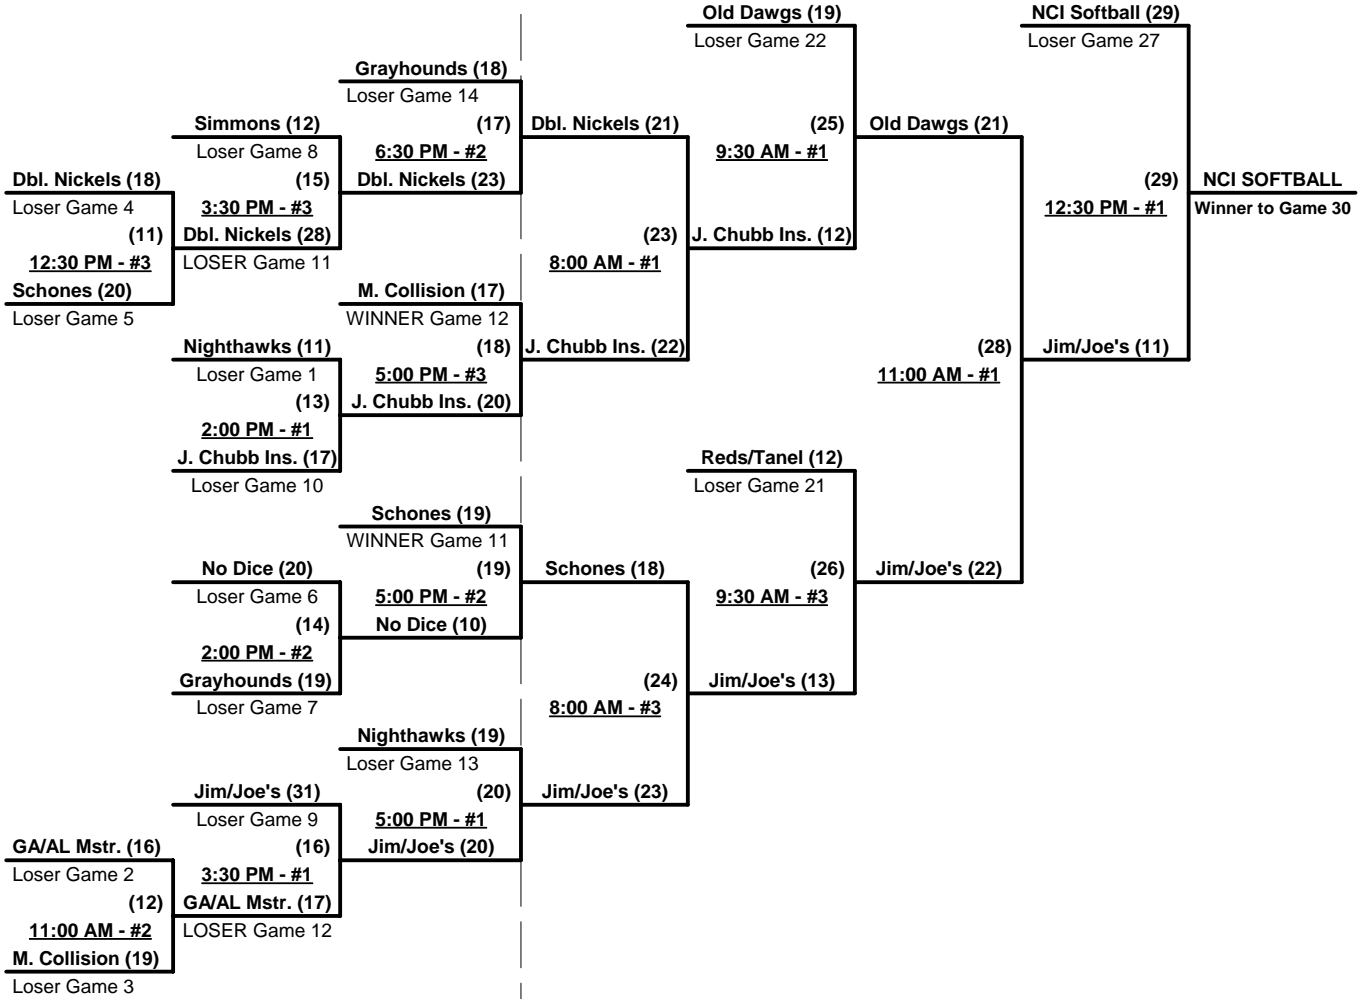

#### Championship Bracket

**Elimination Bracket**

**Men's 55+ Major Division - 14 Teams**

**Saturday**

**Sunday**