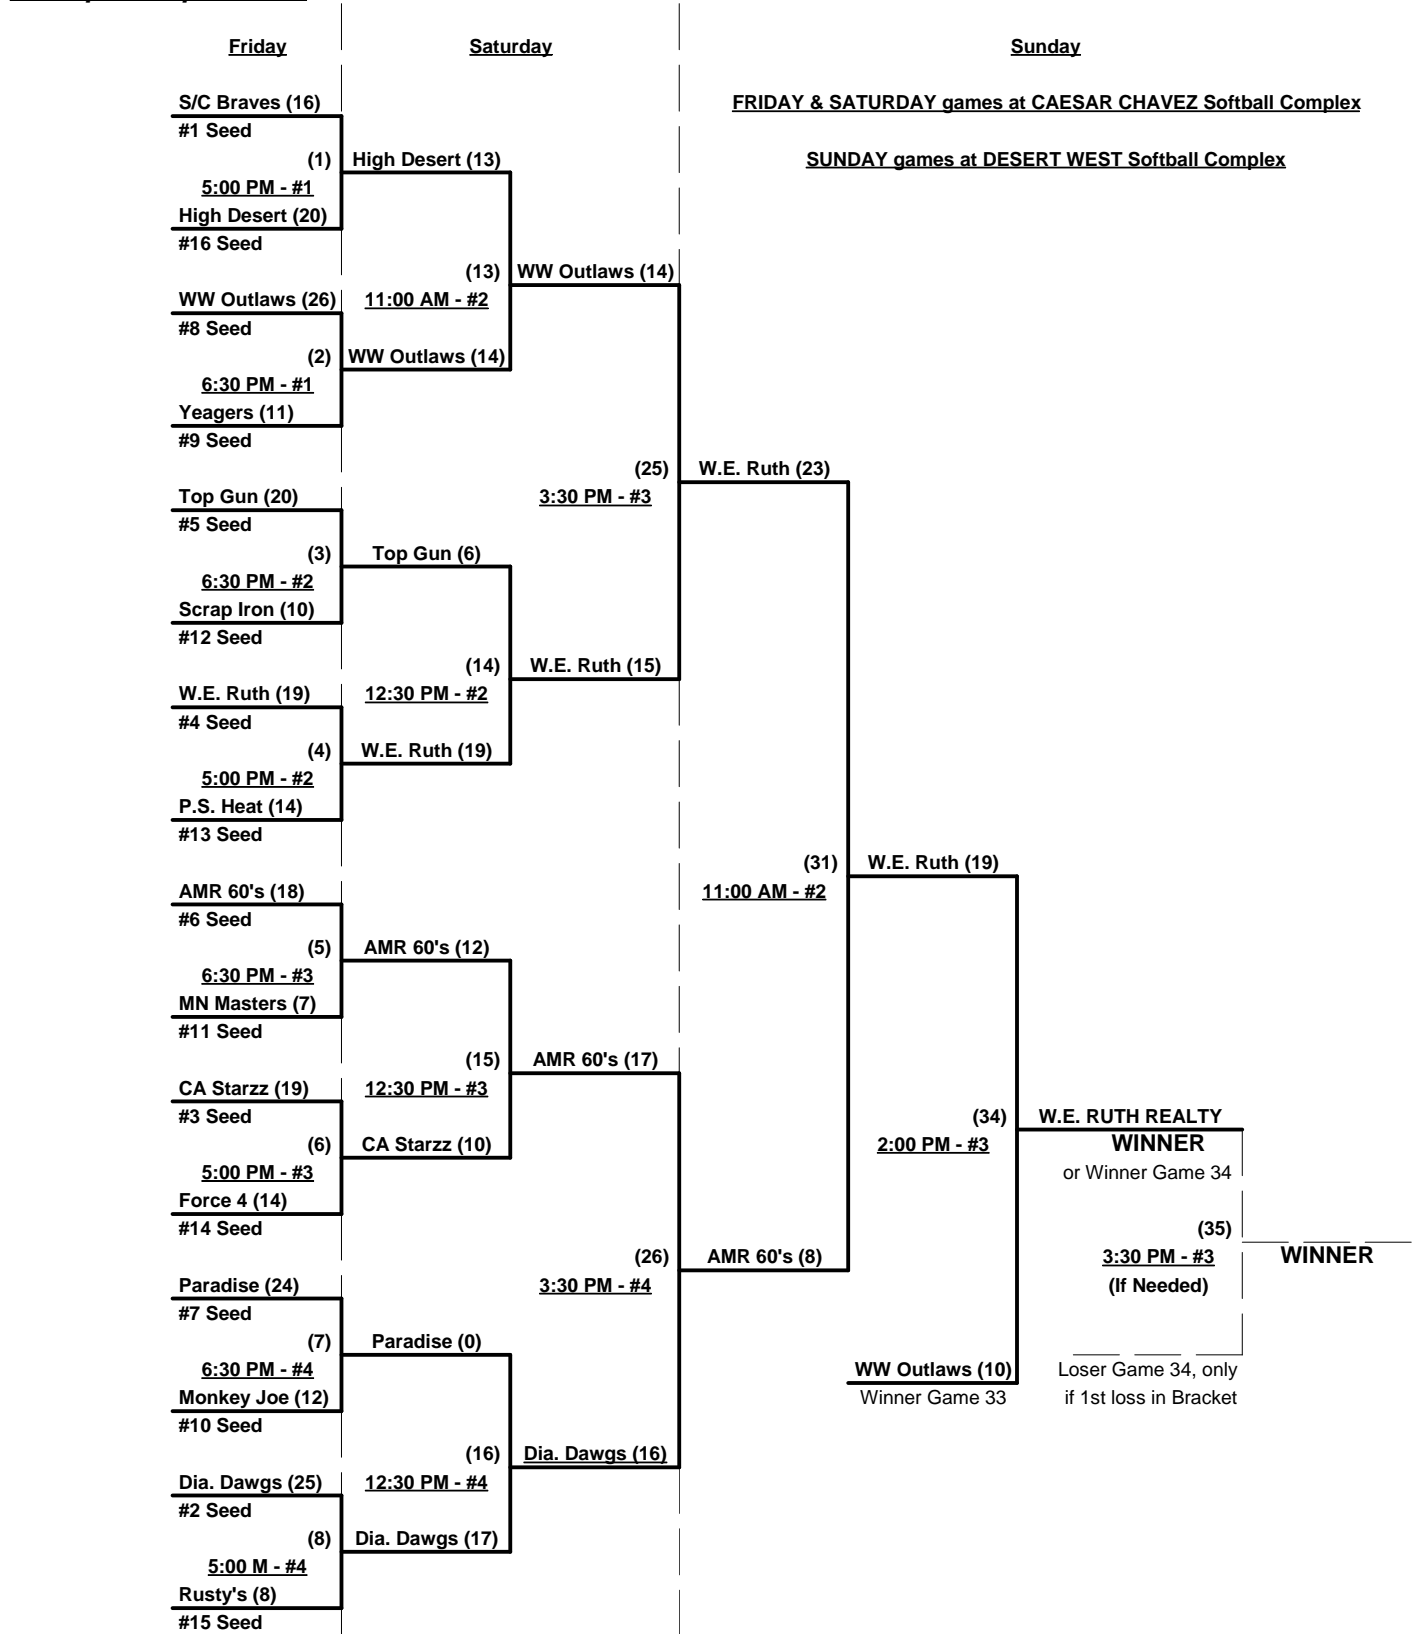

SSUSA's World Championships 2008

Phoenix, Arizona

October 17 - 19, 2008

Rev. 10/29/2008

Men's 60+ Major Division - 16 Teams

Win	Loss		Win	Loss	
1	1	1 AMR 60's (MI)	1	1	9 Paradise Chevrolet (CA)
2	0	2 California Starzzz	0	2	10 Rusty's (AZ)
2	0	3 Diamond Dawgs (NV)	0	2	11 Scrap Iron 60's Redux (CO)
0	2	4 High Desert 60's (NM)	1	0	12 SoCal Braves (CA)
0	2	5 Michael's Force 4 (IL)	2	0	13 Top Gun 60's (CA)
1	1	6 Minnesota Masters • Ancell	2	0	14 W.E. Ruth Realty 60's (WA)
1	1	7 Monkey Joe's Big Nut Co. (NJ)	1	1	15 Wildwood West Outlaw (CA)
0	2	8 Palm Springs Heat (CA)	1	1	16 Yeager's Blue (WA)

Friday - October 17, 2008 - Caesar Chavez Softball Complex

Time	#	Runs	Team Name	Field	#	Runs	Team Name
8:00 AM	12	21	SoCal Braves (CA)	1	4	12	High Desert 60's (NM)
8:00 AM	2	16	California Starzzz	2	11	15	Scrap Iron 60's Redux (CO)
8:00 AM	8	11	Palm Springs Heat (CA)	3	3	16	Diamond Dawgs (NV)
8:00 AM	13	21	Top Gun 60's (CA)	4	7	20	Monkey Joe's Big Nut Co. (NJ)
9:30 AM	4	11	High Desert 60's (NM)	1	9	25	Paradise Chevrolet (CA)
9:30 AM	11	8	Scrap Iron 60's Redux (CO)	2	12	9	SoCal Braves (CA)
9:30 AM	7	18	Monkey Joe's Big Nut Co. (NJ)	3	8	17	Palm Springs Heat (CA)
9:30 AM	1	17	AMR 60's (MI)	4	13	19	Top Gun 60's (CA)
11:00 AM	3	19	Diamond Dawgs (NV)	1	15	16	Wildwood West Outlaw (CA)
11:00 AM	14	24	W.E. Ruth Realty 60's (WA)	3	6	23	Minnesota Masters • Ancell
11:00 AM	5	16	Michael's Force 4 (IL)	4	2	17	California Starzzz
12:30 PM	15	18	Wildwood West Outlaw (CA)	1	10	14	Rusty's (AZ)
USA NATIONAL CHAMPIONSHIP GAME • Paradise Chevrolet (West) vs. AMR 60's (East)							
12:30 PM	9	12	Paradise Chevrolet (CA)	3	1	22	AMR 60's (MI)
12:30 PM	16	18	Yeager's Blue (WA)	4	5	17	Michael's Force 4 (IL)
2:00 PM	10	10	Rusty's (AZ)	1	14	24	W.E. Ruth Realty 60's (WA)
2:00 PM	6	18	Minnesota Masters • Ancell	4	16	16	Yeager's Blue (WA)

Seeding for Three Game Guarantee Bracket commencing FRIDAY evening - See Bracket for details

Format: Two (2) Game Round Robin to seed 60-Major Three Game Guarantee Bracket

Home Runs - 3 plus 1-up, Singles

Pitcher's Protection Rule -

Any batted ball striking the pitcher while in the pitcher's box (except his arms while in the process of making a reasonable defensive play on the ball) shall be a dead ball out

Time Limits - Round Robin = 60 + open inn.   Bracket Games = 65 + open inn.

Championship Game(s) = 7 Innings, no time limit

Tie Breakers - Head to head (in full RR only), least runs allowed, run differential, coin toss

Schedule Subject to Change at Discretion of Tournament and Field Directors

SSUSA's World Championships 2008

Phoenix, Arizona

October 17 - 19, 2008

Rev. 10/29/2008

Men's 60+ Major Division - 16 Teams

Championship Bracket