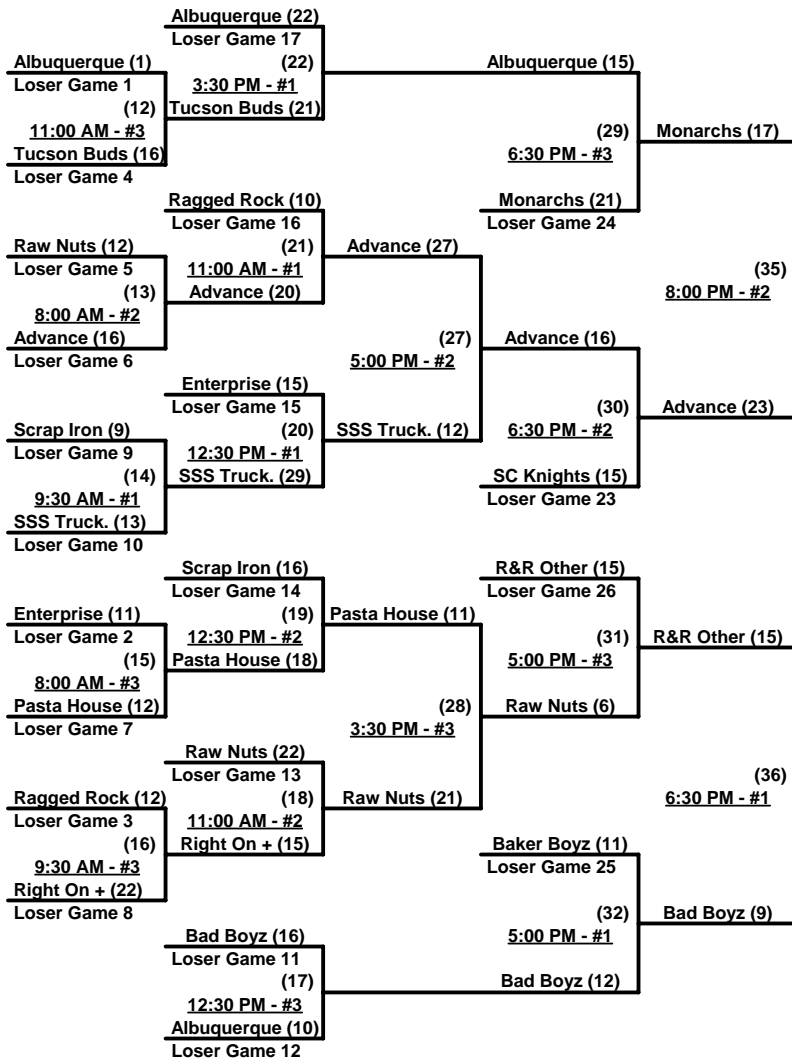

Elimination Bracket