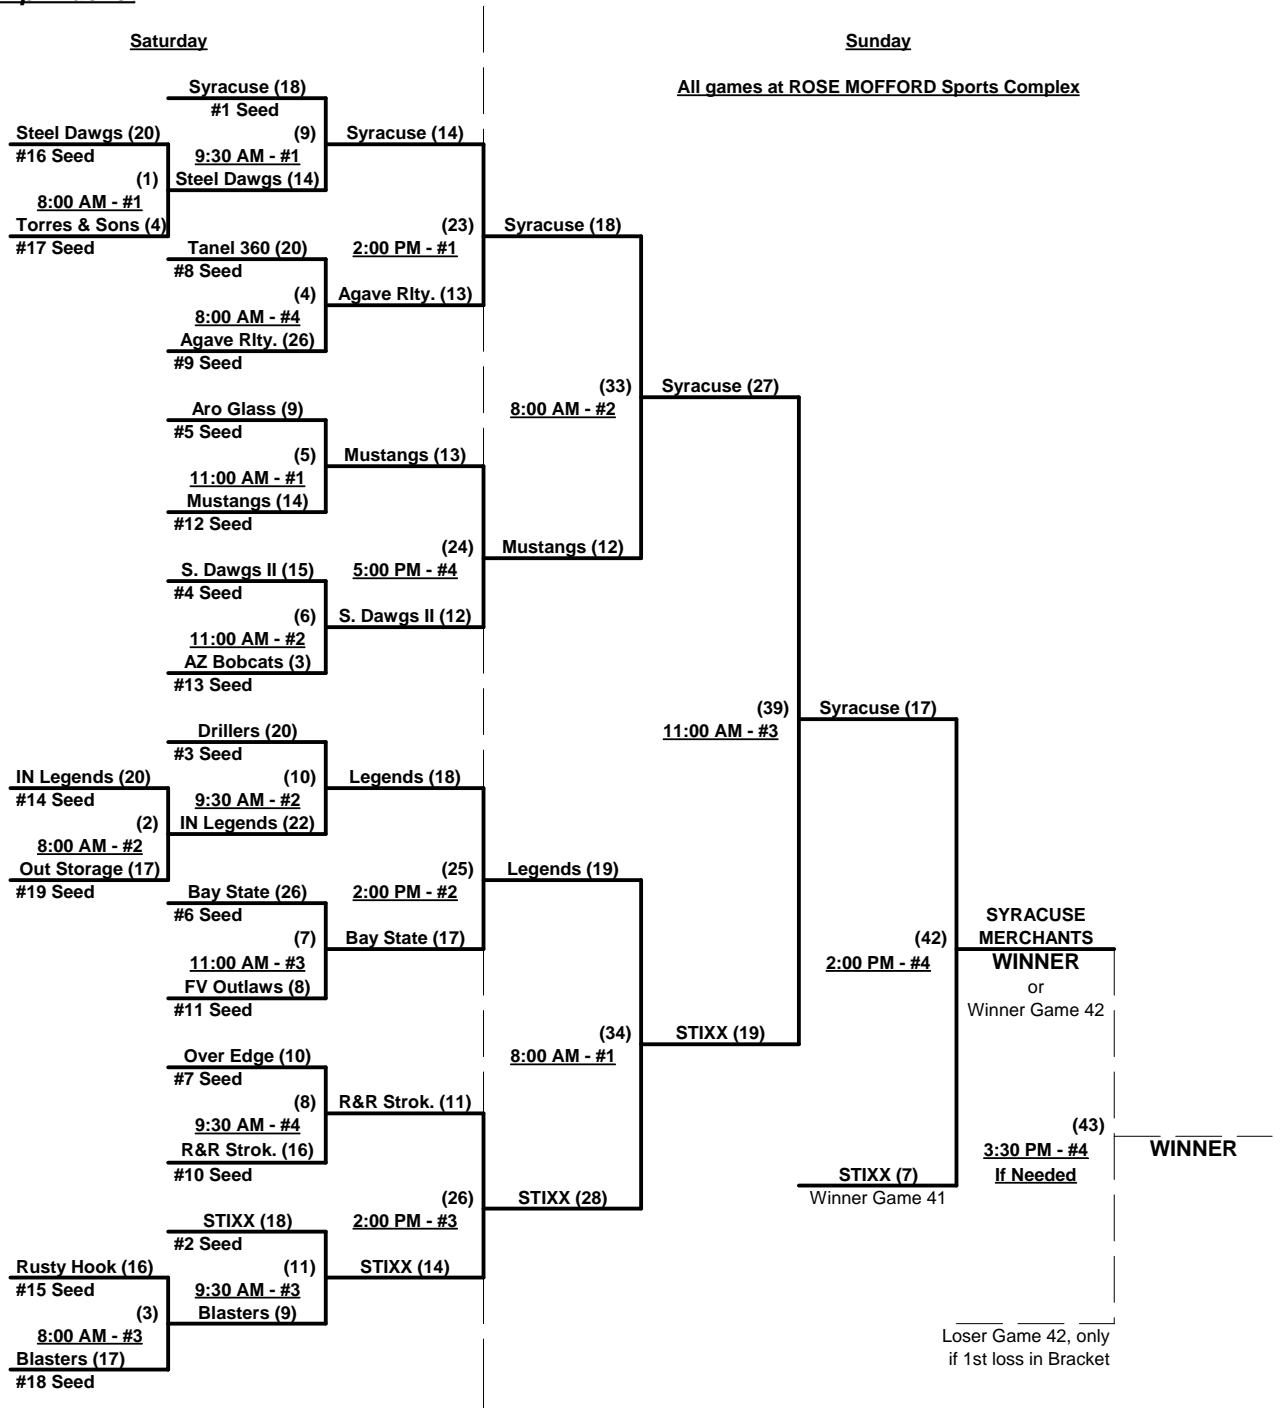

SSUSA's World Championships 2008

Phoenix, Arizona

October 24 - 26, 2008

Rev. 10/29/2008

Men's 55+ AAA Division - 19 Teams

Win	Loss		Win	Loss	
1	1	1 Agave Realty (AZ)	0	2	11 Out Of Storage (CA)
1	1	2 Arizona Bobcats	1	1	12 Over The Edge (CA)
2	0	3 Aro Glass Clubbers (WA)	1	1	13 R & R Stokers (CA)
0	2	4 Bay Area Blasters (CA)	0	2	14 Rusty Hooks (TX)
1	1	5 Bay State Bombers (MA)	0	2	15 Steel Dawgs • Silver (PA)
2	0	6 Drillers 55's (TX)	2	0	16 Steel Dawgs II (OH)
1	1	7 Fountain Valley Outlaws (CA)	2	0	17 Syracuse Merchants (NY)
1	1	8 Indiana Legends	1	1	18 Tanel 360 • Bud Light (TX)
1	1	9 Mustangs (CA)	0	2	19 Torres & Sons (CA)
2	0	10 NorCal STIXX (CA)			

Friday - October 24, 2008 - Rose Mofford Sports Complex

Time	#	Runs	Team Name	Field	#	Runs	Team Name
9:00 AM	6	21	Drillers 55's (TX)	1	9	9	Mustangs (CA)
9:00 AM	18	17	Tanel 360 • Bud Light (TX)	2	19	8	Torres & Sons (CA)
9:00 AM	14	17	Rusty Hooks (TX)	3	2	18	Arizona Bobcats
9:00 AM	15	13	Steel Dawgs • Silver (PA)	4	7	15	Fountain Valley Outlaws (CA)
10:30 AM	7	15	Fountain Valley Outlaws (CA)	1	6	19	Drillers 55's (TX)
10:30 AM	12	17	Over The Edge (CA)	2	18	8	Tanel 360 • Bud Light (TX)
10:30 AM	2	6	Arizona Bobcats	3	17	23	Syracuse Merchants (NY)
10:30 AM	13	18	R & R Stokers (CA)	4	15	15	Steel Dawgs • Silver (PA)
1:00 PM	19	11	Torres & Sons (CA)	1	16	25	Steel Dawgs II (OH)
1:00 PM	9	14	Mustangs (CA)	2	14	12	Rusty Hooks (TX)
1:00 PM	3	17	Aro Glass Clubbers (WA)	3	13	13	R & R Stokers (CA)
1:00 PM	5	23	Bay State Bombers (MA)	4	11	7	Out Of Storage (CA)
2:30 PM	16	21	Steel Dawgs II (OH)	1	4	14	Bay Area Blasters (CA)
2:30 PM	8	5	Indiana Legends	2	1	27	Agave Realty (AZ)
2:30 PM	10	12	NorCal STIXX (CA)	3	5	6	Bay State Bombers (MA)
USA NATIONAL CHAMPIONSHIP GAME • Over The Edge (West) vs. Syracuse Merchants (East)							
2:30 PM	17	15	Syracuse Merchants (NY)	4	12	13	Over The Edge (CA)
4:00 PM	4	17	Bay Area Blasters (CA)	1	8	23	Indiana Legends
4:00 PM	1	13	Agave Realty (AZ)	2	10	22	NorCal STIXX (CA)
4:00 PM	11	13	Out Of Storage (CA)	3	3	21	Aro Glass Clubbers (WA)

Seeding for Three Game Guarantee Bracket commencing Saturday morning - See Bracket for details

Format: Two (2) Game Round Robin to seed 55-AAA Three Game Guarantee Bracket

Home Runs - 1 + 1-up, Singles

Pitcher's Protection Rule -

Any batted ball striking the pitcher while in the pitcher's box (except his arms while in the process of making a reasonable defensive play on the ball) shall be a dead ball out

Run Rules - 5 runs per ½ inning at bat (except open inning)

Time Limits - Round Robin = 60 + open inn. Bracket Games = 65 + open inn.

Championship Game(s) = 7 Innings, no time limit

Tie Breakers - Head to head (in full RR only), least runs allowed, run differential, coin toss

Schedule Subject to Change at Discretion of Tournament and Field Directors

SSUSA's World Championships 2008

Phoenix, Arizona
October 24 - 26, 2008

Rev. 10/29/2008

Men's 55+ AAA Division - 19 Teams

Championship Bracket