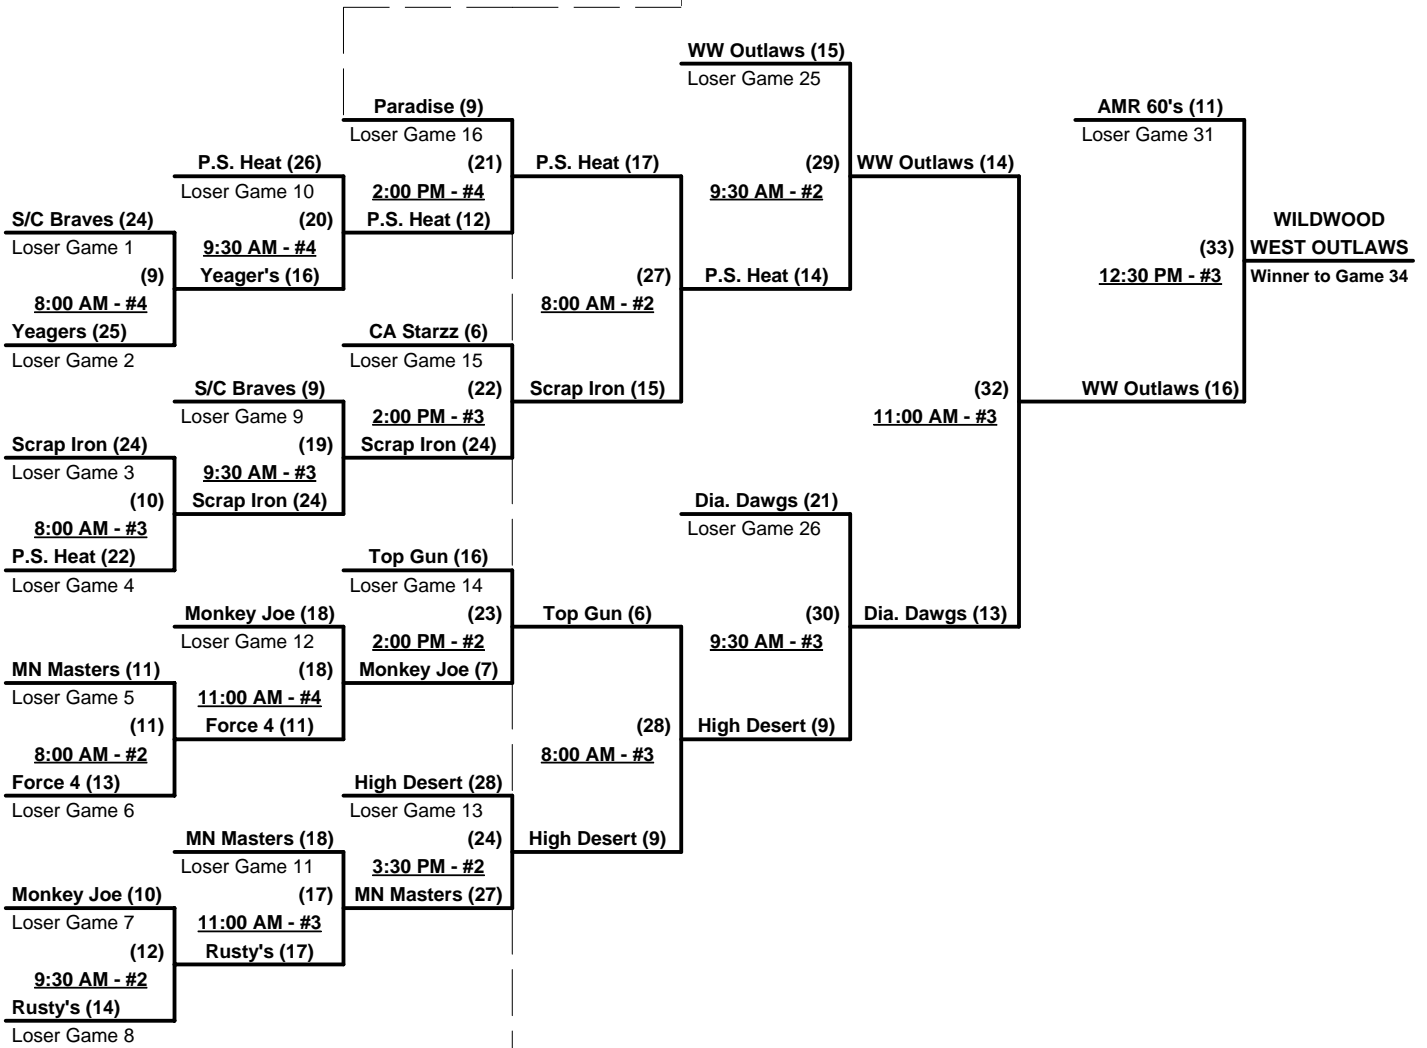

Elimination Bracket

Men's 60+ Major Division - 16 Teams

SSUSA's World Championships 2008

Phoenix, Arizona

October 17 - 19, 2008

Rev. 10/29/2008

Men's 60+ AAA Division - 21 Teams

Win	Loss		Team Name	Win	Loss		Team Name
2	0	1	Alamo City Legends (TX)	0	2	12	Mustangs (CA)
0	2	2	Animals 60 (CA)	0	2	13	Oklahoma Turf Pro
0	2	3	Bickerton Iron Works (CA)	0	2	14	Ooops (TX)
2	0	4	Bostonian Shoes (MA)	2	0	15	Robson Ranch 60's (AZ)
1	1	5	Christian Brothers Auto (TX)	0	2	16	Rounders at Meritage (AZ)
2	0	6	Dallas Spurs (TX)	2	0	17	Scrap Iron • Phiten (CO)
1	1	7	Doc Martens (MI)	1	1	18	Smith Electric (AZ)
0	2	8	Hawaii Kanaono	2	0	19	SoCal Gusto (CA)
2	0	9	Las Vegas 60's (NV)	0	2	20	Team Runamuk (ID)
1	1	10	Los Gonzales (AZ)	1	1	21	Tucson Merchants (AZ)
2	0	11	Minnesota Prize 60's				

Friday - October 17, 2008 - Desert West Softball Complex

Time	#	Runs	Team Name	Field	#	Runs	Team Name
8:00 AM	12	16	Mustangs (CA)	1	5	22	Christian Brothers Auto (TX)
8:00 AM	21	14	Tucson Merchants (AZ)	2	4	24	Bostonian Shoes (MA)
8:00 AM	19	20	SoCal Gusto (CA)	3	13	10	Oklahoma Turf Pro
8:00 AM	9	19	Las Vegas 60's (NV)	4	8	14	Hawaii Kanaono
9:30 AM	7	15	Doc Martens (MI)	1	12	7	Mustangs (CA)
9:30 AM	5	6	Christian Brothers Auto (TX)	2	21	19	Tucson Merchants (AZ)
9:30 AM	13	21	Oklahoma Turf Pro	3	15	29	Robson Ranch 60's (AZ)
9:30 AM	8	16	Hawaii Kanaono	4	19	24	SoCal Gusto (CA)
11:00 AM	4	20	Bostonian Shoes (MA)	1	10	16	Los Gonzales (AZ)
11:00 AM	11	29	Minnesota Prize 60's	3	2	18	Animals 60 (CA)
11:00 AM	14	16	Ooops (TX)	4	9	27	Las Vegas 60's (NV)
12:30 PM	10	20	Los Gonzales (AZ)	1	14	19	Ooops (TX)
USA NATIONAL CHAMPIONSHIP GAME • Robson Ranch 60's (West) vs. Doc Martens (East)							
12:30 PM	15	22	Robson Ranch 60's (AZ)	2	7	6	Doc Martens (MI)
12:30 PM	16	3	Rounders at Meritage (AZ)	3	11	17	Minnesota Prize 60's
12:30 PM	2	20	Animals 60 (CA)	4	17	26	Scrap Iron • Phiten (CO)
2:00 PM	18	14	Smith Electric (AZ)	1	1	15	Alamo City Legends (TX)
2:00 PM	20	15	Team Runamuk (ID)	3	6	17	Dallas Spurs (TX)
2:00 PM	17	17	Scrap Iron • Phiten (CO)	4	3	11	Bickerton Iron Works (CA)
3:30 PM	1	16	Alamo City Legends (TX)	1	20	12	Team Runamuk (ID)
3:30 PM	6	19	Dallas Spurs (TX)	3	16	4	Rounders at Meritage (AZ)
3:30 PM	3	8	Bickerton Iron Works (CA)	4	18	13	Smith Electric (AZ)

Seeding for Three Game Guarantee Bracket commencing FRIDAY evening - See Bracket for details