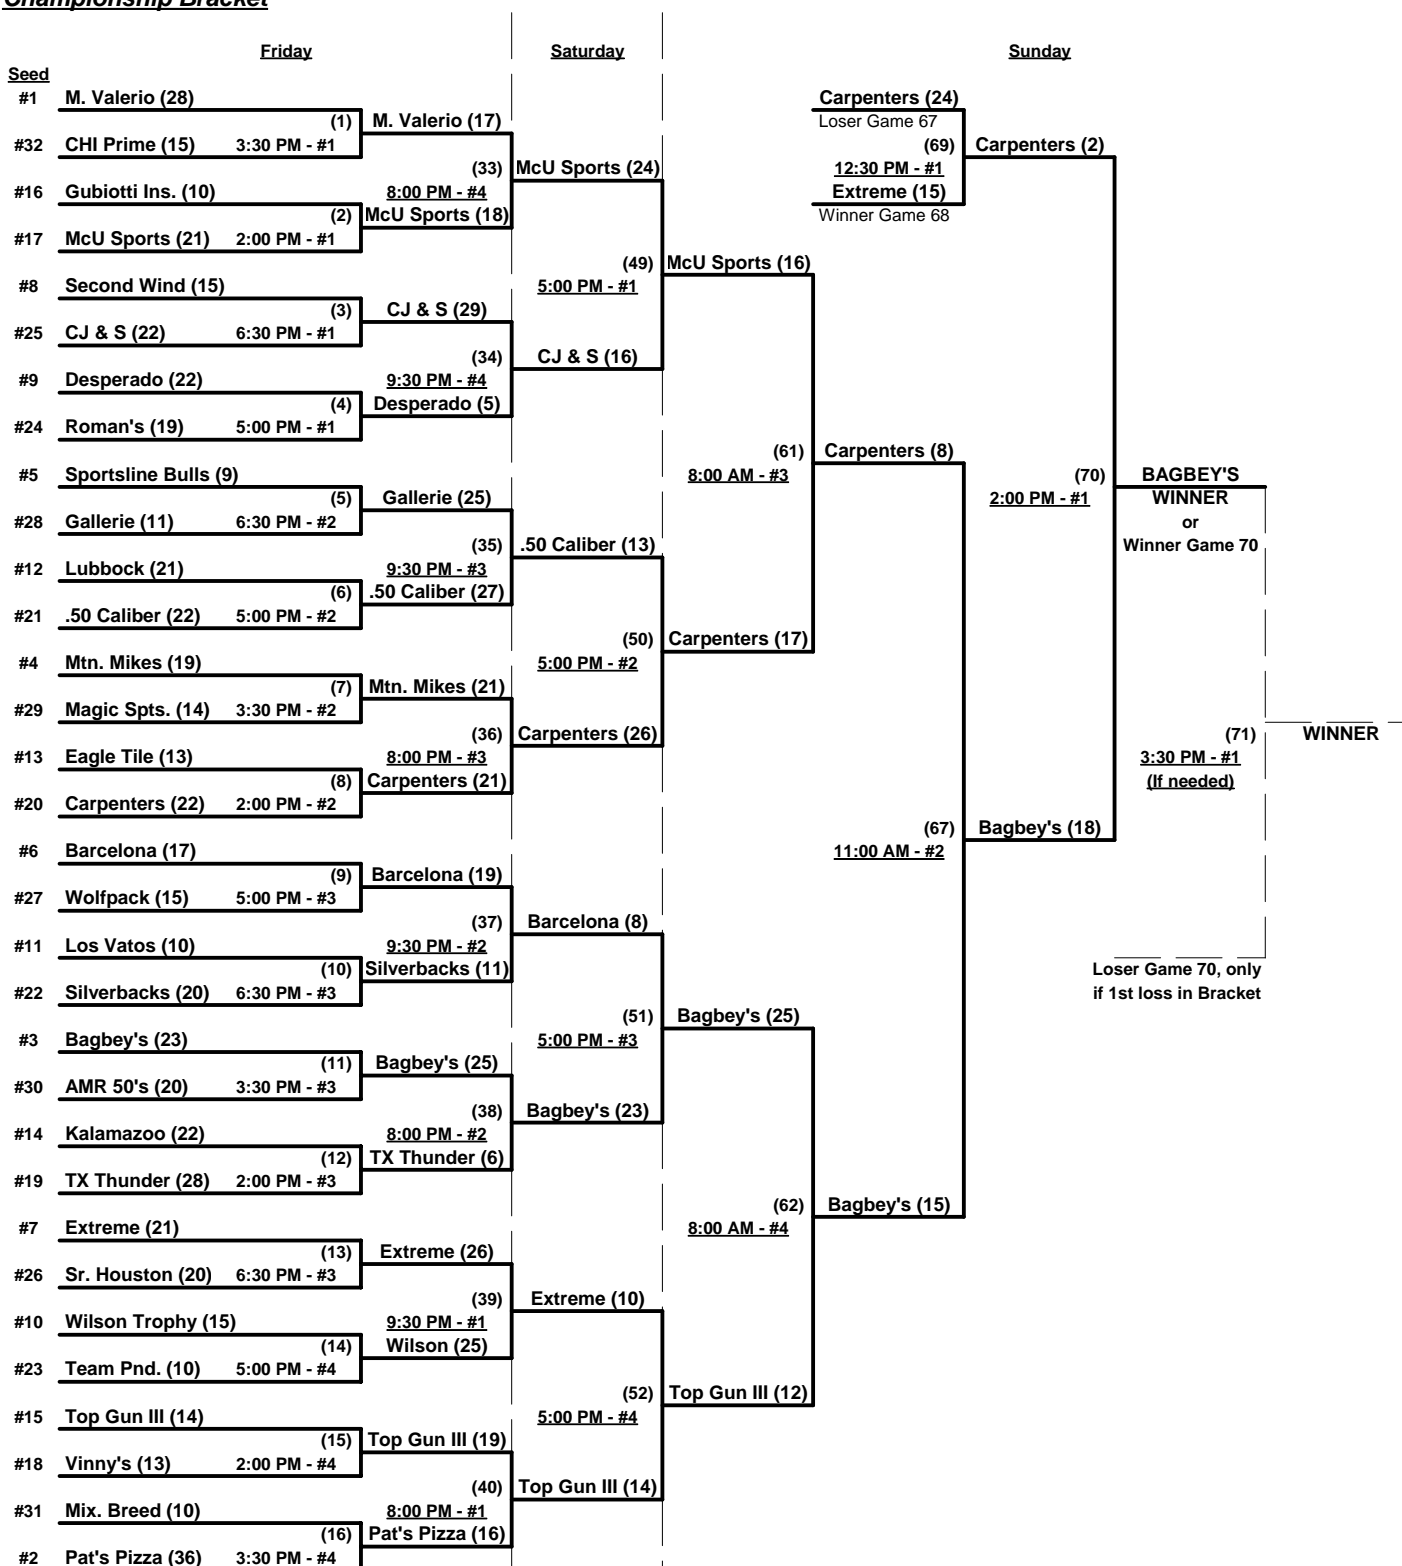

SSUSA's World Championships 2008
Phoenix, Arizona
October 24 - 26, 2008

Rev. 10/29/2008

Men's 50+ AAA Division - 32 Teams

Friday - October 24, 2008 - Caesar Chavez Softball Complex

Time	#	Runs	Team Name	Field	#	Runs	Team Name
8:00 AM	29	11	Texas Silverbacks	1	25	17	Second Wind (WA)
8:00 AM	21	18	My Cousin Vinny's (MA)	2	33	11	Wolfpack Softball (WA)
8:00 AM	26	17	Seniors Team Houston (TX)	4	28	27	Team Pound (WA)
9:30 AM	6	17	Carpenter's Legends (NC)	1	30	20	Texas Thunder
9:30 AM	33	4	Wolfpack Softball (WA)	2	22	22	Pat's Pizza • Tri-State (DE)
9:30 AM	25	19	Second Wind (WA)	3	26	18	Seniors Team Houston (TX)
9:30 AM	27	22	Sports Line Bulls (TX)	4	21	10	My Cousin Vinny's (MA)
USA NATIONAL CHAMPIONSHIP GAME • Team Pound (West) vs. Carpenter's Legends (East)							
11:00 AM	28	18	Team Pound (WA)	1	6	28	Carpenter's Legends (NC)
11:00 AM	31	15	Top Gun III (CA)	2	29	19	Texas Silverbacks
11:00 AM	30	6	Texas Thunder	3	32	21	Wilson Trophy (CA)
11:00 AM	15	11	Lubbock Seniors (TX)	4	24	10	Roman's (MD)
12:30 PM	24	11	Roman's (MD)	2	31	12	Top Gun III (CA)
12:30 PM	32	12	Wilson Trophy (CA)	3	27	13	Sports Line Bulls (TX)
12:30 PM	22	15	Pat's Pizza • Tri-State (DE)	4	15	8	Lubbock Seniors (TX)

Seeding for Three Game Guarantee Bracket commencing FRIDAY afternoon - See Bracket for details

Format: Two (2) Game Round Robin to seed 50-AAA Three Game Guarantee Bracket

Home Runs - 1 + 1-up, Singles

Pitcher's Protection Rule -

Any batted ball striking the pitcher while in the pitcher's box (except his arms while in the process of making a reasonable defensive play on the ball) shall be a dead ball out

Run Rules - 5 runs per ½ inning at bat (except open inning)

Time Limits - Round Robin = 60 + open inn.   Bracket Games = 65 + open inn.

Championship Game(s) = 7 Innings, no time limit

Tie Breakers - Head to head (in full RR only), least runs allowed, run differential, coin toss

Schedule Subject to Change at Discretion of Tournament and Field Directors

SSUSA's World Championships 2008

Phoenix, Arizona

October 24 - 26, 2008

Rev. 10/29/2008

Men's 50+ AAA Division - 32 Teams

Championship Bracket