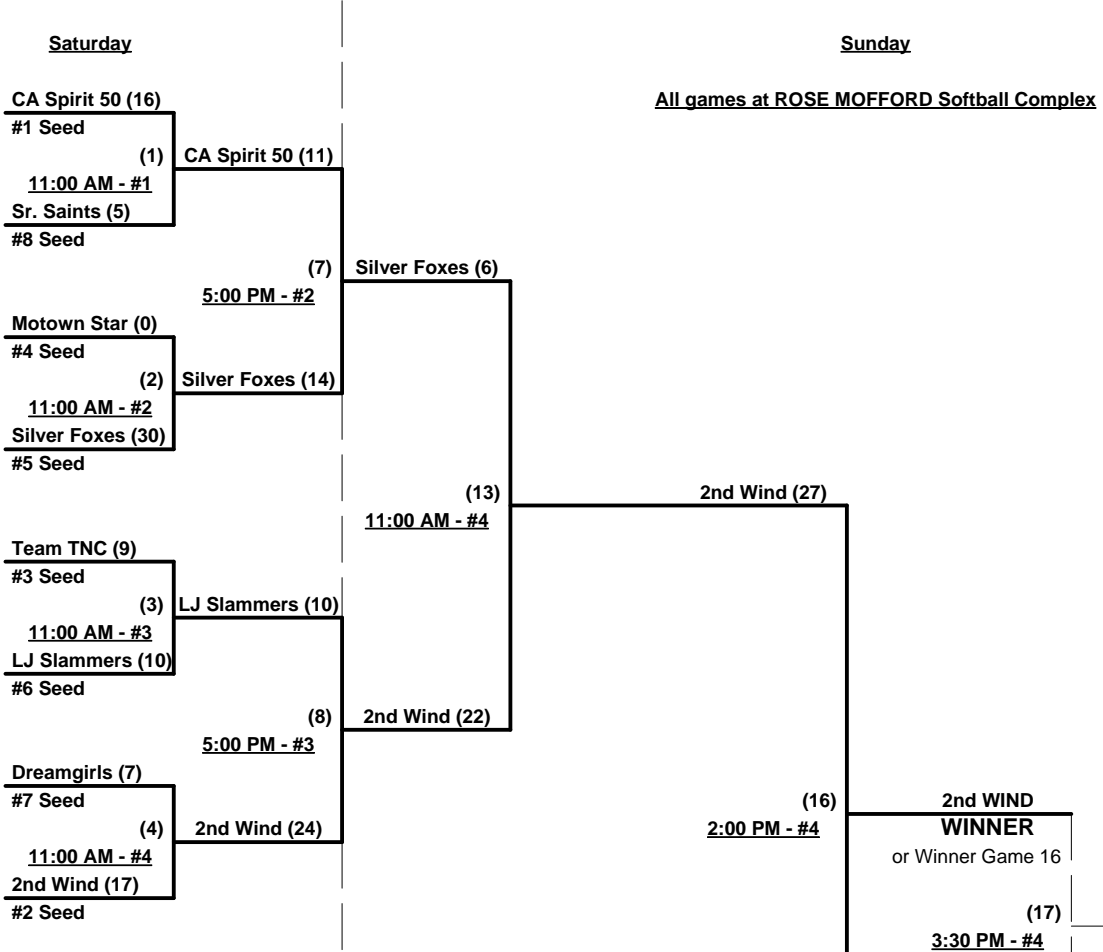

SSUSA's World Championships 2008

Phoenix, Arizona

October 17 - 19, 2008

Rev. 10/29/2008

Women's 50+ Division - 8 Teams

Championship Bracket