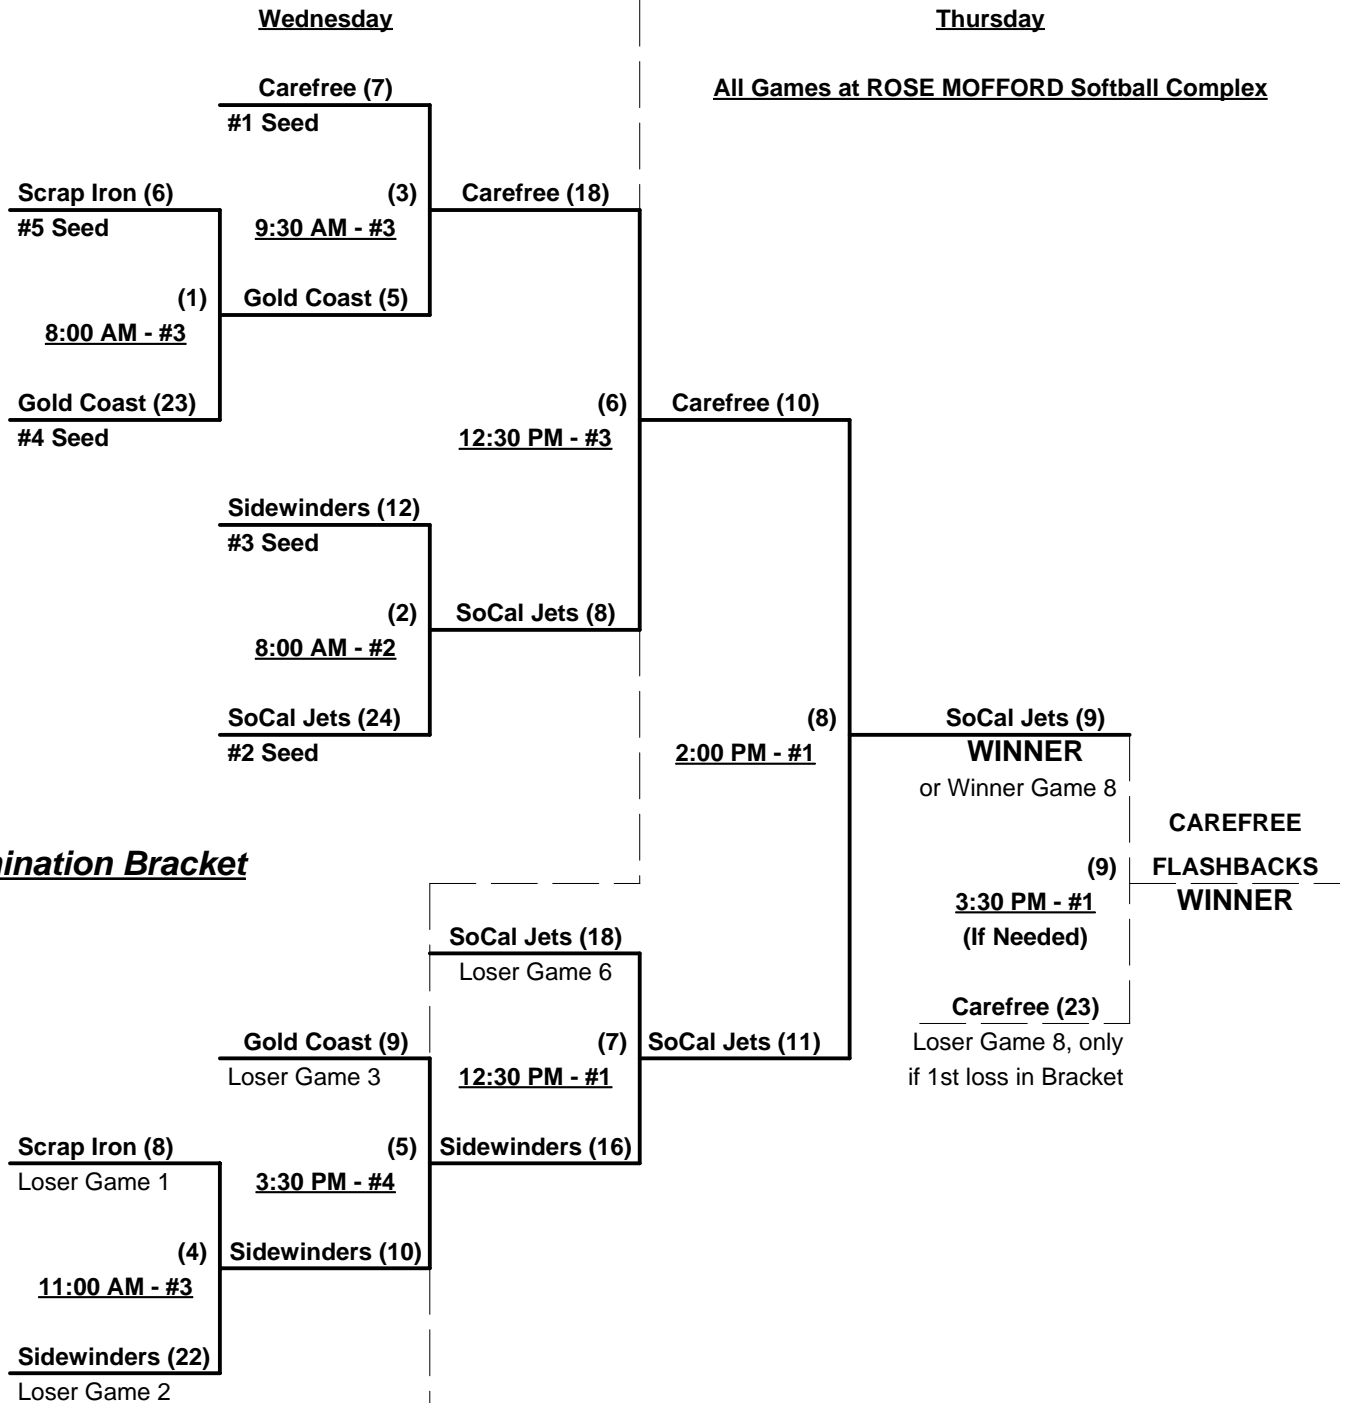

SSUSA's World Championships 2008

Phoenix, Arizona

October 20 - 23, 2008

Rev. 10/29/2008

Men's 75+ AAA Division - 5 Teams

<u>Win</u>	<u>Loss</u>			<u>Win</u>	<u>Loss</u>		
4	0	1	Carefree Flashbacks (MB)	2	2	4	Sidewinders 75's (AZ)
1	3	2	Gold Coast 75's (CA)	3	1	5	SoCal Jets (CA)
0	4	3	Scrap Iron 75's (CO)				

Monday - October 20, 2008 - Rose Mofford Softball Complex

Time	#	Runs	Team Name	Field	#	Runs	Team Name
8:00 AM	1	11	Carefree Flashbacks (MB)	2	4	4	Sidewinders 75's (AZ)
9:30 AM	2	8	Gold Coast 75's (CA)	2	1	11	Carefree Flashbacks (MB)
11:00 AM	5	16	SoCal Jets (CA)	2	2	2	Gold Coast 75's (CA)
11:00 AM	4	9	Sidewinders 75's (AZ)	3	3	1	Scrap Iron 75's (CO)
1:30 PM	3	7	Scrap Iron 75's (CO)	2	5	16	SoCal Jets (CA)

Tuesday - October 21, 2008 - Rose Mofford Softball Complex

Time	#	Runs	Team Name	Field	#	Runs	Team Name
2:00 PM	3	8	Scrap Iron 75's (CO)	1	1	17	Carefree Flashbacks (MB)
3:30 PM	2	18	Gold Coast 75's (CA)	1	3	11	Scrap Iron 75's (CO)
3:30 PM	5	18	SoCal Jets (CA)	4	4	14	Sidewinders 75's (AZ)
5:00 PM	4	13	Sidewinders 75's (AZ)	1	2	12	Gold Coast 75's (CA)
5:00 PM	1	13	Carefree Flashbacks (MB)	4	5	3	SoCal Jets (CA)

Seeding for 70-AAA & 70-AA Double Elimination Brackets commencing Wednesday - See Bracket for details

Format: Full (four game) Round Robin to seed 75-AAA Double Elimination Bracket
Home Runs - 1 + 1-up, Singles

Pitcher's Protection Rule -

Any batted ball striking the pitcher while in the pitcher's box (except his arms while in the process of making a reasonable defensive play on the ball) shall be a dead ball out

Time Limits - Round Robin = 60 + open inn.

Championship Game(s) = 7 Innings, Bracket Games = 65 + open inn.

Run Rules - 5 runs per ½ inning at bat (except open inning)

Tie Breakers - Head to head (in full RR only), least runs allowed, run differential, coin toss

Men's 75+ AAA Division - 5 Teams

Championship Bracket