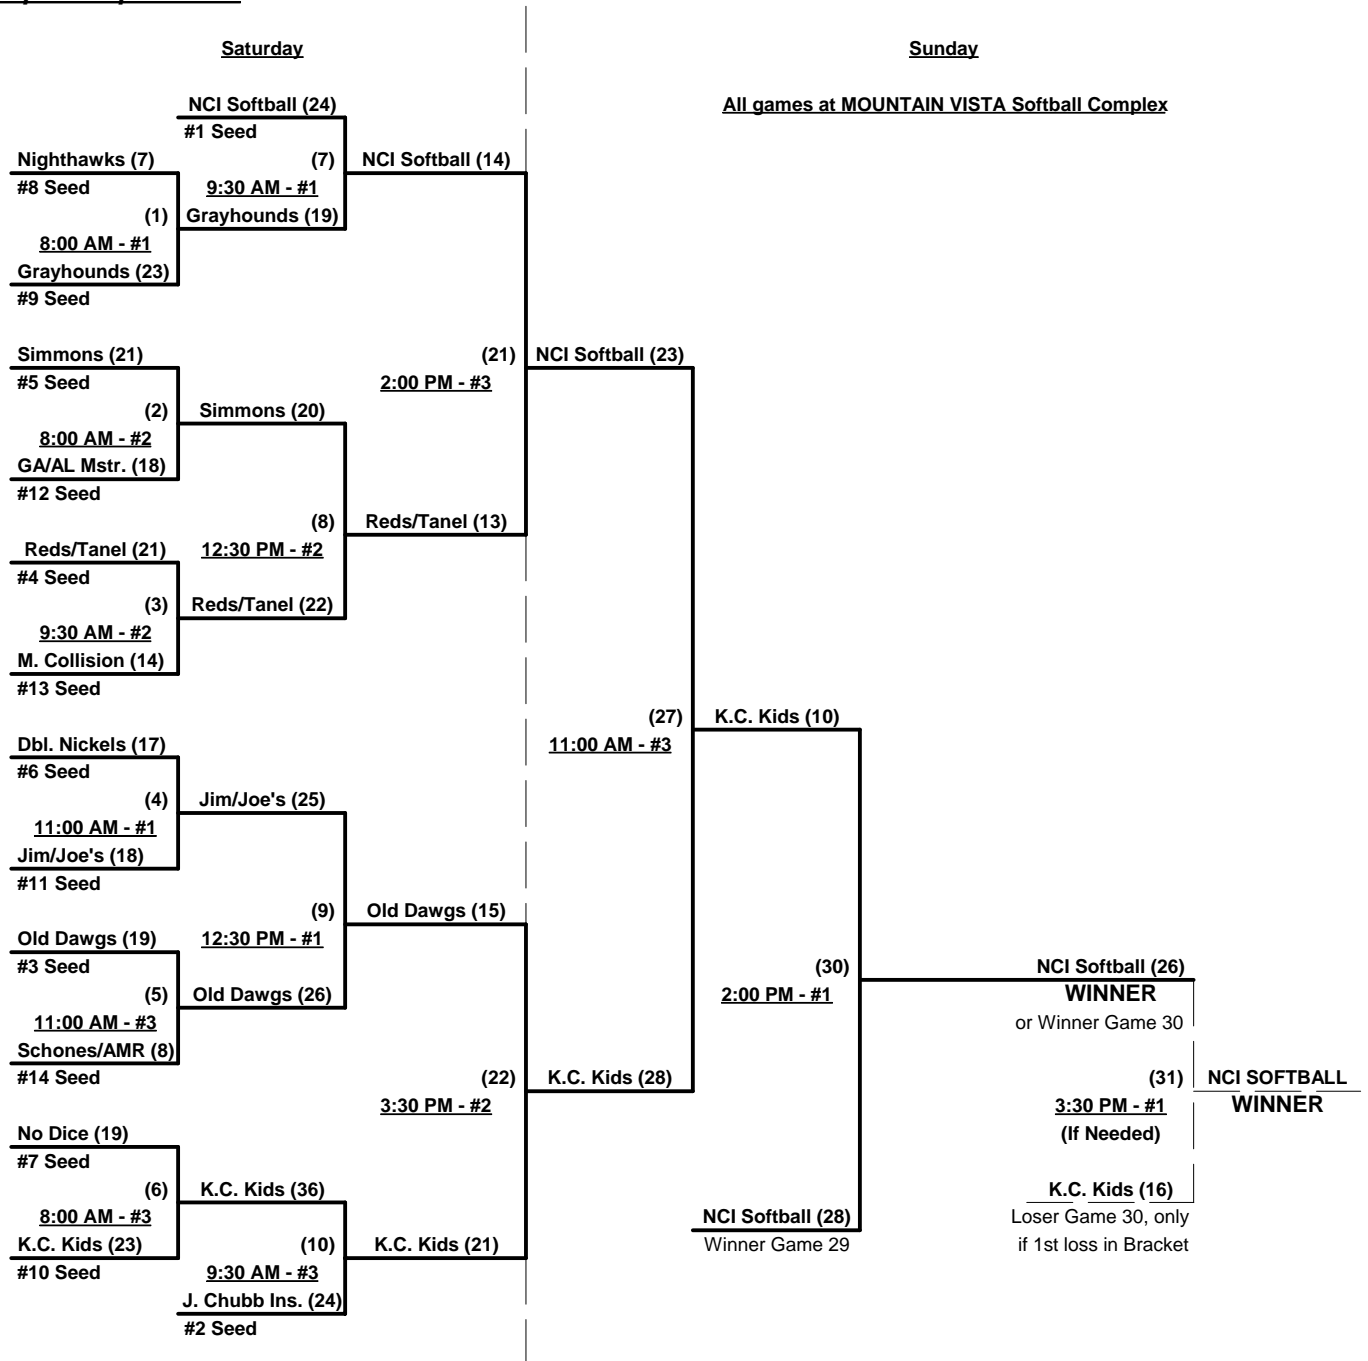

SSUSA's World Championships 2008

Phoenix, Arizona

October 24 - 26, 2008

Rev. 10/29/2008

Men's 55+ Major Division - 14 Teams

Win	Loss		Win	Loss	
1	1	1 Double Nickels (CA)	2	0	8 NCI Softball Club (CA)
0	2	2 Georgia • Alabama Masters	1	1	9 No Dice (CA)
2	0	3 J. Chubb Insurance (CA)	2	0	10 Old Dawgs (CA)
0	2	4 Jim & Joe's • Wms. Food (KY)	1	1	11 OLR Nighthawks (CA)
1	1	5 Kansas City Kids (KS)	2	0	12 Reds • Tanel (CA)
0	2	6 Master Collision (CO)	0	2	13 Schones • AMR (OH)
1	1	7 Minnesota Grayhounds	1	1	14 Simmons • Cooper (MO)

Friday - October 24, 2008 - Mountain Vista Softball Complex

Time	#	Runs	Team Name	Field	#	Runs	Team Name
8:00 AM	12	22	Reds • Tanel (CA)	1	2	18	Georgia • Alabama Masters
8:00 AM	3	21	J. Chubb Insurance (CA)	2	4	19	Jim & Joe's • Wms. Food (KY)
8:00 AM	11	26	OLR Nighthawks (CA)	3	5	27	Kansas City Kids (KS)
9:30 AM	13	25	Schones • AMR (OH)	1	12	26	Reds • Tanel (CA)
9:30 AM	6	18	Master Collision (CO)	2	10	24	Old Dawgs (CA)
9:30 AM	4	9	Jim & Joe's • Wms. Food (KY)	3	11	13	OLR Nighthawks (CA)
11:00 AM	5	8	Kansas City Kids (KS)	1	1	17	Double Nickels (CA)
11:00 AM	8	17	NCI Softball Club (CA)	2	6	13	Master Collision (CO)
11:00 AM	14	12	Simmons • Cooper (MO)	3	3	17	J. Chubb Insurance (CA)
12:30 PM	1	12	Double Nickels (CA)	1	7	23	Minnesota Grayhounds
12:30 PM	2	17	Georgia • Alabama Masters	2	9	18	No Dice (CA)
USA NATIONAL CHAMPIONSHIP GAME • Old Dawgs (West) vs. Schones / AMR (East)							
12:30 PM	10	20	Old Dawgs (CA)	3	13	19	Schones • AMR (OH)
2:00 PM	7	15	Minnesota Grayhounds	1	8	26	NCI Softball Club (CA)
2:00 PM	9	9	No Dice (CA)	2	14	18	Simmons • Cooper (MO)

Seeding for Three Game Guarantee Bracket commencing Saturday morning - See Bracket for details

Format: Two (2) Game Round Robin to seed 55-Major Three Game Guarantee Bracket

Home Runs - 3 plus 1-up, Singles

Pitcher's Protection Rule -

Any batted ball striking the pitcher while in the pitcher's box (except his arms while in the process of making a reasonable defensive play on the ball) shall be a dead ball out

Run Rules - 5 runs per ½ inning at bat (except open inning)

Time Limits - Round Robin = 60 + open inn. Bracket Games = 65 + open inn.

Championship Game(s) = 7 Innings, no time limit

Tie Breakers - Head to head (in full RR only), least runs allowed, run differential, coin toss

Schedule Subject to Change at Discretion of Tournament and Field Directors

SSUSA's World Championships 2008

Phoenix, Arizona

October 24 - 26, 2008

Rev. 10/29/2008

Men's 55+ Major Division - 14 Teams

Championship Bracket