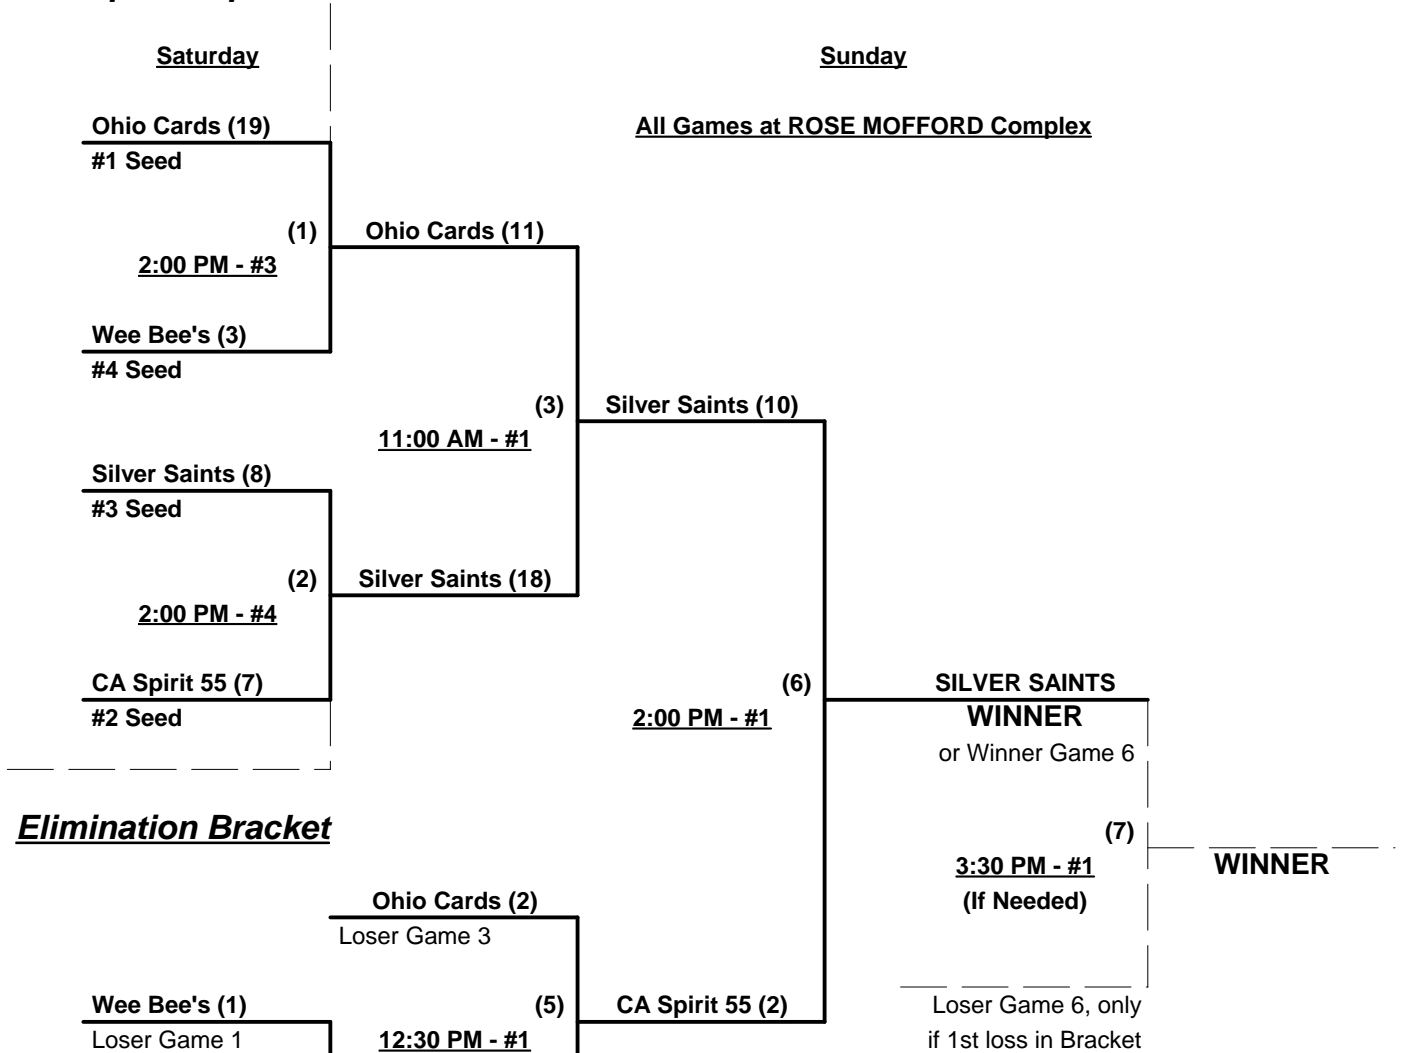

SSUSA's World Championships 2008
Phoenix, Arizona
October 17 - 19, 2008

Rev. 10/29/2008

Women's 55+ Division - 4 Teams

<u>Win</u>	<u>Loss</u>		
2	1	1	California Spirit 55
3	0	2	Ohio Cardinals

<u>Win</u>	<u>Loss</u>		
1	2	3	Silver Saints (AZ)
0	3	4	Wee Bee's (AZ)

Friday - October 17, 2008 - Rose Mofford Softball Complex

Time	#	Runs	Team Name	Field	#	Runs	Team Name
11:00 AM	1	12	California Spirit 55	1	2	14	Ohio Cardinals
11:00 AM	4	8	Wee Bee's (AZ)	4	3	13	Silver Saints (AZ)
1:30 PM	2	18	Ohio Cardinals	1	4	1	Wee Bee's (AZ)
1:30 PM	3	7	Silver Saints (AZ)	4	1	16	California Spirit 55

Saturday - October 18, 2008 - Rose Mofford Softball Complex

Time	#	Runs	Team Name	Field	#	Runs	Team Name
9:30 AM	1	13	California Spirit 55	1	4	2	Wee Bee's (AZ)
9:30 AM	3	6	Silver Saints (AZ)	4	2	18	Ohio Cardinals

Seeding for Double Elimination Bracket commencing SATURDAY afternoon - See Bracket for details

Format: Full (3 Game) Round Robin to seed Women's 55+ Division Double Elimination Bracket
Home Runs - Open

Pitcher's Protection Rule -

Any batted ball striking the pitcher while in the pitcher's box (except her arms while in the process of making a reasonable defensive play on the ball) shall be a dead ball out

Time Limits - Round Robin = 60 minutes + Open Inning   Bracket Games = 65 minutes + Open Inning
Championship Game(s) = 7 Innings full

Tie Breakers - Head to head (in full RR only), least runs allowed, run differential, coin toss

Schedule Subject to Change at Discretion of Tournament and Field Directors

Women's 55+ Division - 5 Teams

Championship Bracket