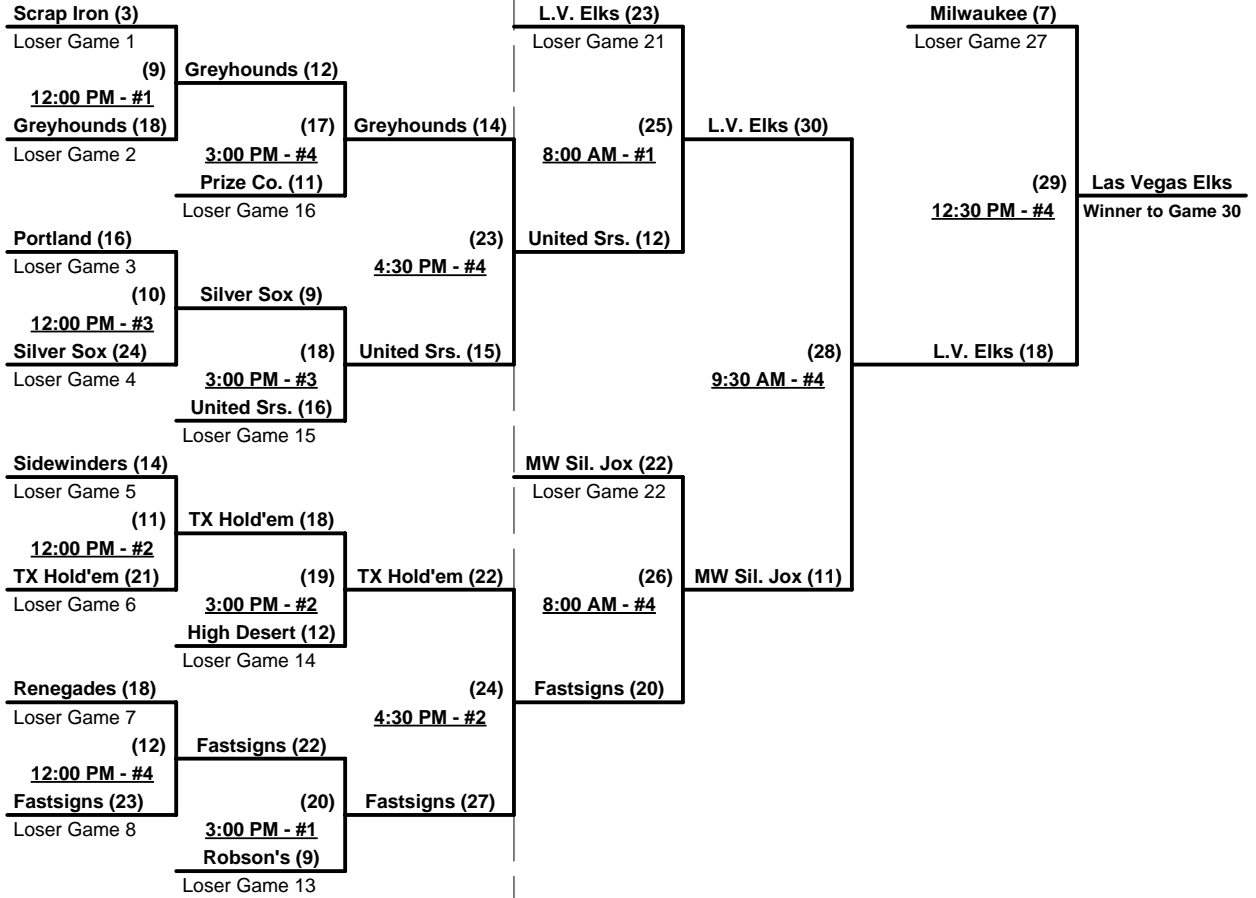

Elimination Bracket

Men's 65+ AAA Division - 16 Teams

SSUSA's World Championships 2008

Phoenix, Arizona

October 20 - 23, 2008

Rev. 10/29/2008

Men's 65+ AA Division - 10 Teams

Win	Loss		Team Name
1	3	1	Atlas Prospectors (CA)
3	1	2	Ca$h 4 College 65's (NJ)
n/a	n/a	3	Harris Auction (TX) - OUT
2	1	4	Kokopelli Eye Care (AZ)
2	2	5	Makule Kinipopo (HI)
2	2	6	Palm Springs Diamonds (CA)

Win	Loss		Team Name
0	4	7	Plano Sports 65's (TX)
1	3	8	Salt Lake Pioneers (UT)
4	0	9	Sam's 65's • Drillers (TX)
2	1	10	Sharks (CA)
2	2	11	Texas Classics

Monday - October 20, 2008 - Desert West Softball Complex

Time	#	Runs	Team Name	Field	#	Runs	Team Name
11:00 AM	8	12	Salt Lake Pioneers (UT)	1	6	14	Palm Springs Diamonds (CA)
11:00 AM	5	6	Makule Kinipopo (HI)	2	2	14	Ca$h 4 College 65's (NJ)
11:00 AM	1	9	Atlas Prospectors (CA)	3	11	11	Texas Classics
12:30 PM	6	13	Palm Springs Diamonds (CA)	1	9	22	Sam's 65's • Drillers (TX)
12:30 PM	11	16	Texas Classics	3	5	6	Makule Kinipopo (HI)
12:30 PM	10	19	Sharks (CA)	4	7	12	Plano Sports 65's (TX)
2:00 PM	9	15	Sam's 65's • Drillers (TX)	1	4	14	Kokopelli Eye Care (AZ)
USA NATIONAL CHAMPIONSHIP GAME • Salt Lake Pioneers (West) vs. Ca$h 4 College 65's (East)							
2:00 PM	2	12	Ca$h 4 College 65's (NJ)	3	8	11	Salt Lake Pioneers (UT)
2:00 PM	7	4	Plano Sports 65's (TX)	4	1	12	Atlas Prospectors (CA)

Tuesday - October 21, 2008 - Desert West Softball Complex

Time	#	Runs	Team Name	Field	#	Runs	Team Name
9:00 AM	9	19	Sam's 65's • Drillers (TX)	1	10	18	Sharks (CA)
9:00 AM	5	12	Makule Kinipopo (HI)	2	7	11	Plano Sports 65's (TX)
9:00 AM	11	12	Texas Classics	3	6	9	Palm Springs Diamonds (CA)
9:00 AM	1	16	Atlas Prospectors (CA)	4	8	25	Salt Lake Pioneers (UT)
10:30 AM	2	26	Ca$h 4 College 65's (NJ)	1	1	20	Atlas Prospectors (CA)
10:30 AM	10	16	Sharks (CA)	2	5	21	Makule Kinipopo (HI)
10:30 AM	4	20	Kokopelli Eye Care (AZ)	3	11	10	Texas Classics
12:00 PM	6	15	Palm Springs Diamonds (CA)	1	2	8	Ca$h 4 College 65's (NJ)
12:00 PM	7	14	Plano Sports 65's (TX)	3	4	15	Kokopelli Eye Care (AZ)
12:00 PM	8	12	Salt Lake Pioneers (UT)	4	9	17	Sam's 65's • Drillers (TX)

Seeding for Double Elimination Bracket commencing Wednesday morning - See Bracket for details

Format: Four (4) Game Round Robin to seed 60-AA Double Elimination Bracket
Home Runs - 1 per team per game, Outs

Pitcher's Protection Rule -

Any batted ball striking the pitcher while in the pitcher's box (except the arms while in the process of making a reasonable defensive play on the ball) shall be a dead ball out

Time Limits - Round Robin = 60 + open inn.   Bracket Games = 65 + open inn.

Championship Game(s) = 7 Innings, no time limit

Tie Breakers - Head to head (in full RR only), least runs allowed, run differential, coin toss

Schedule Subject to Change at Discretion of Tournament and Field Directors