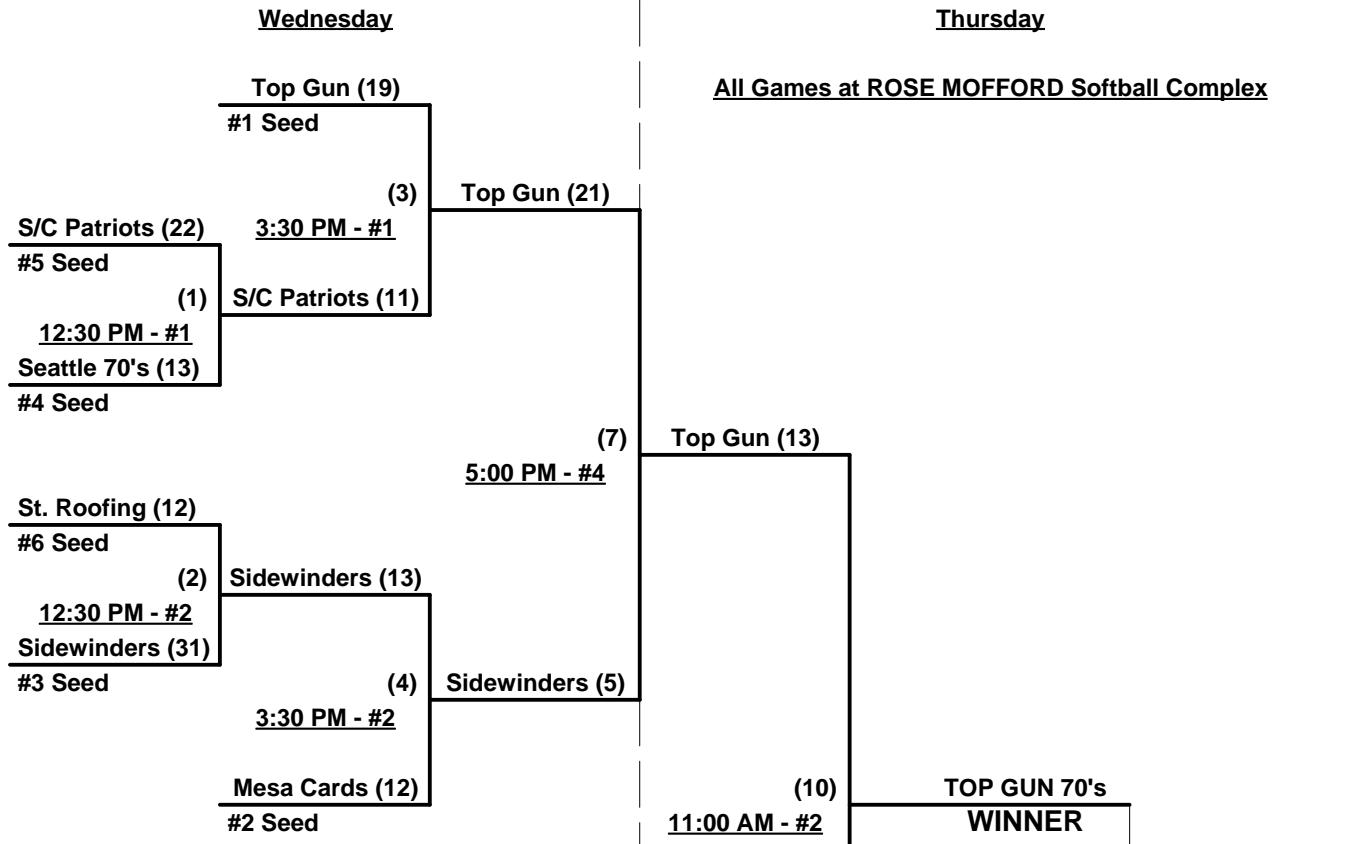

Men's 70+ Major Division - 6 Teams

Championship Bracket