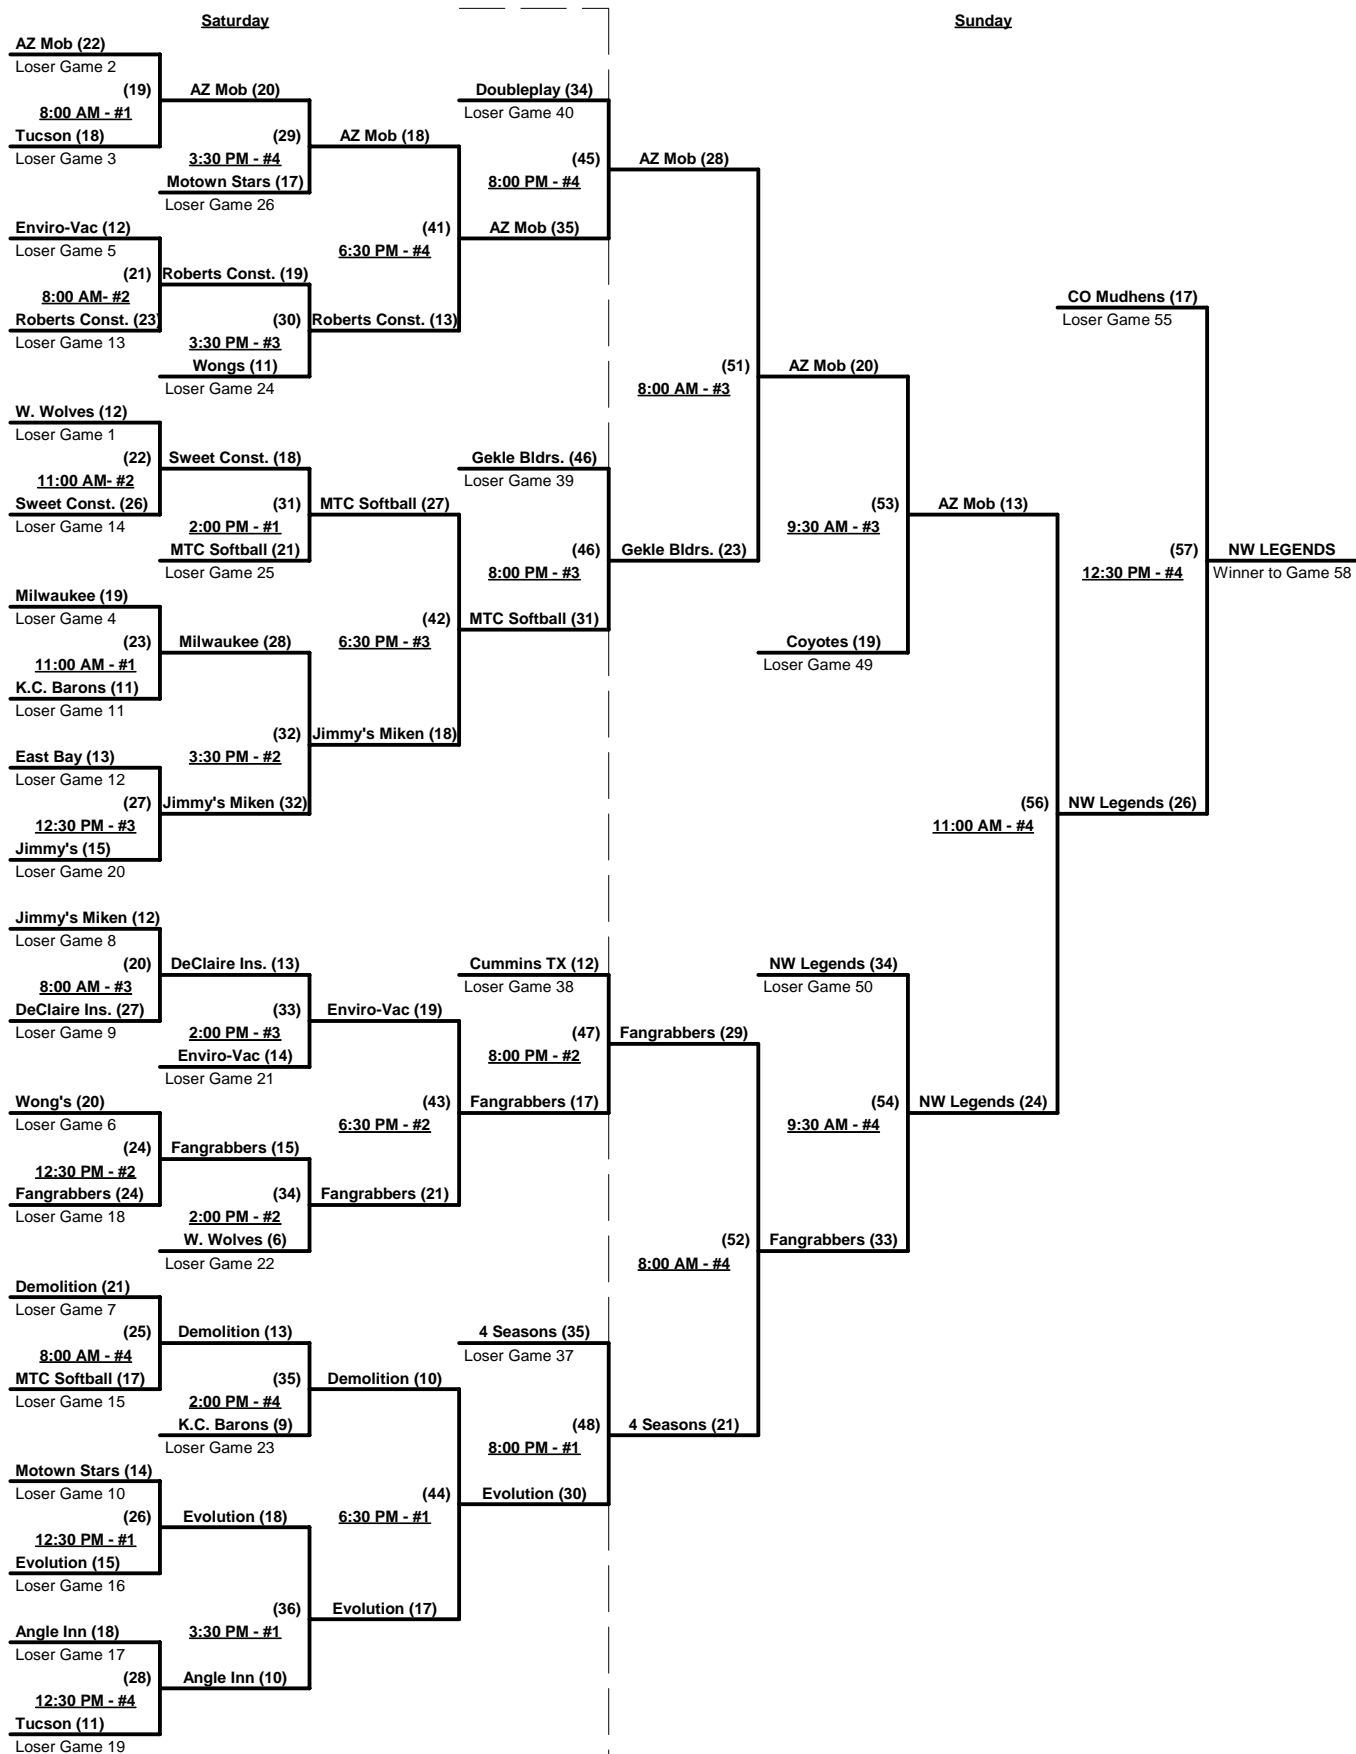

Elimination Bracket

Men's 50+ Major Division - 26 Teams

SSUSA's World Championships 2008

Phoenix, Arizona

October 24 - 26, 2008

Rev. 10/29/2008

Men's 50+ AAA Division - 32 Teams

<u>Win</u>	<u>Loss</u>			<u>Win</u>	<u>Loss</u>		
1	1	1	.50 Caliber (NM)	2	0	18	Michael Valerio, CPA (MI)
0	2	2	AMR 50's (OH)	0	2	19	Mixed Breed (TX)
2	0	3	Bagbey's (IA)	2	0	20	Mtn. Mike's Legends (CA)
2	0	4	Barcelona Bandits (CA)	1	1	21	My Cousin Vinny's (MA)
0	2	5	C J & S Express (AZ)	2	0	22	Pat's Pizza • Tri-State (DE)
1	1	6	Carpenter's Legends (NC)	n/a	n/a	23	Rezults Realty (NV) - OUT
0	2	7	Chicago Prime (IL)	0	2	24	Roman's (MD)
2	0	8	Desperados (NM)	2	0	25	Second Wind (WA)
1	1	9	Eagle Tile (MD)	0	2	26	Seniors Team Houston (TX)
2	0	10	Extreme Softball (CA)	2	0	27	Sports Line Bulls (TX)
0	2	11	Gallerie & Son Const. (PA)	1	1	28	Team Pound (WA)
1	1	12	Gubiotti Insurance (NY)	1	1	29	Texas Silverbacks
1	1	13	Kalamazoo Merchants (MI)	1	1	30	Texas Thunder
1	1	14	Los Vatos Viejos (AZ)	1	1	31	Top Gun III (CA)
1	1	15	Lubbock Seniors (TX)	1	1	32	Wilson Trophy (CA)
0	2	16	Magic Sports Dawgs (CA)	0	2	33	Wolfpack Softball (WA)
1	1	17	McU Sports (ID)				

Friday - October 24, 2008 - Victory Lane Sports Complex

Time	#	Runs	Team Name	Field	#	Runs	Team Name
8:00 AM	11	19	Gallerie & Son Const. (PA)	1	8	30	Desperados (NM)
8:00 AM	20	26	Mtn. Mike's Legends (CA)	2	19	12	Mixed Breed (TX)
8:00 AM	9	8	Eagle Tile (MD)	3	14	16	Los Vatos Viejos (AZ)
8:00 AM	5	6	C J & S Express (AZ)	4	3	18	Bagbey's (IA)
8:00 AM	12	20	Gubiotti Insurance (NY)	5	1	22	.50 Caliber (NM)
8:00 AM	4	22	Barcelona Bandits (CA)	6	2	16	AMR 50's (OH)
9:30 AM	8	31	Desperados (NM)	1	7	20	Chicago Prime (IL)
9:30 AM	19	15	Mixed Breed (TX)	2	17	29	McU Sports (ID)
9:30 AM	14	6	Los Vatos Viejos (AZ)	3	18	13	Michael Valerio, CPA (MI)
9:30 AM	3	21	Bagbey's (IA)	4	16	13	Magic Sports Dawgs (CA)
9:30 AM	1	10	.50 Caliber (NM)	5	13	19	Kalamazoo Merchants (MI)
9:30 AM	2	21	AMR 50's (OH)	6	10	22	Extreme Softball (CA)
11:00 AM	7	9	Chicago Prime (IL)	1	20	26	Mtn. Mike's Legends (CA)
11:00 AM	17	12	McU Sports (ID)	2	9	17	Eagle Tile (MD)
11:00 AM	18	16	Michael Valerio, CPA (MI)	3	5	5	C J & S Express (AZ)
11:00 AM	16	9	Magic Sports Dawgs (CA)	4	12	21	Gubiotti Insurance (NY)
11:00 AM	13	7	Kalamazoo Merchants (MI)	5	4	19	Barcelona Bandits (CA)
11:00 AM	10	12	Extreme Softball (CA)	6	11	7	Gallerie & Son Const. (PA)

Seeding for Three Game Guarantee Bracket commencing FRIDAY afternoon at CHAVEZ - See Bracket for details