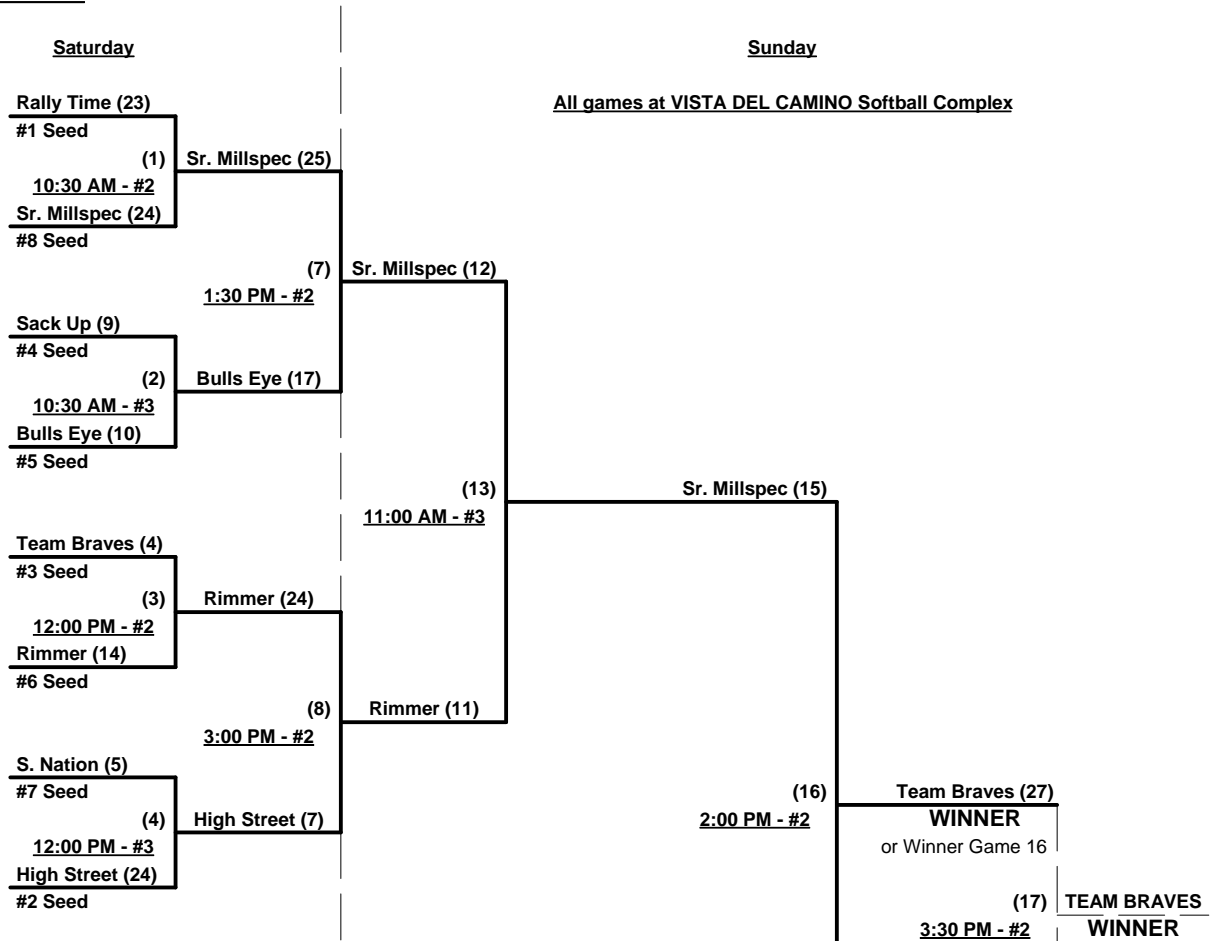

SSUSA's World Championships 2008

Phoenix, Arizona

October 17 - 19, 2008

Rev. 10/29/2008

Men's 40+ Masters Major Division - 8 Teams

Championship Bracket