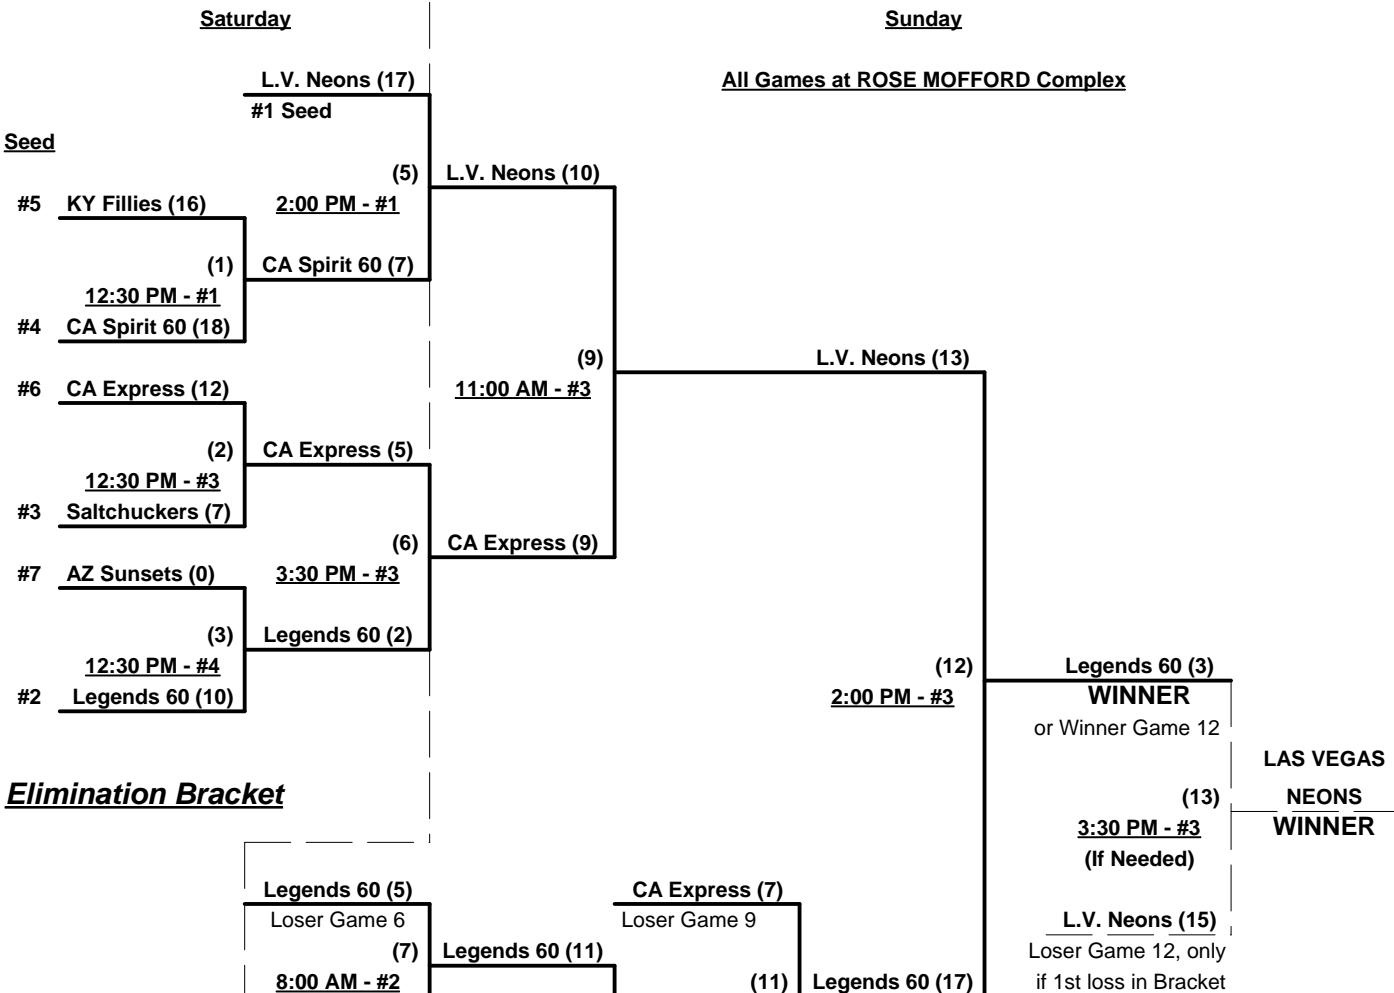

SSUSA's World Championships 2008

Phoenix, Arizona

October 17 - 19, 2008

Rev. 10/29/2008

Women's 60+ and 65+ Divisions - 10 Teams

Win	Loss		
1	2	1	Arizona Sunsets
1	2	2	California Express
1	2	3	California Spirit 60
1	2	4	Kentucky Fillies
3	0	5	Las Vegas Neons (NV)

Win	Loss		
2	1	6	Legends 60's (MI)
2	1	7	Saltchuckers (BC)
2	1	8	BC Swingers (BC)
0	3	9	Queen Bees (AZ)
2	1	10	Sportaculars 65 (ON)

Friday - October 17, 2008 - Rose Mofford Softball Complex

Time	#	Runs	Team Name	Field	#	Runs	Team Name
8:00 AM	5	14	Las Vegas Neons (NV)	1	10	9 §	Sportaculars 65 (ON)
8:00 AM	8	11	BC Swingers (BC)	2	9	5	Queen Bees (AZ)
8:00 AM	3	24	California Spirit 60	3	1	6	Arizona Sunsets
8:00 AM	2	9	California Express	4	7	19	Saltchuckers (BC)
9:30 AM	10	11	Sportaculars 65 (ON)	1	8	8	BC Swingers (BC)
9:30 AM	9	7 §	Queen Bees (AZ)	2	4	14	Kentucky Fillies
9:30 AM	6	11	Legends 60's (MI)	3	3	4	California Spirit 60
9:30 AM	7	14	Saltchuckers (BC)	4	5	17	Las Vegas Neons (NV)
11:00 AM	4	7	Kentucky Fillies	2	2	11	California Express
11:00 AM	1	6	Arizona Sunsets	3	6	13	Legends 60's (MI)

Saturday - October 18, 2008 - Rose Mofford Softball Complex

Time	#	Runs	Team Name	Field	#	Runs	Team Name
8:00 AM	5	11	Las Vegas Neons (NV)	1	6	1	Legends 60's (MI)
8:00 AM	7	10	Saltchuckers (BC)	3	3	5	California Spirit 60
8:00 AM	1	14	Arizona Sunsets	4	4	6	Kentucky Fillies
9:30 AM	9	8	Queen Bees (AZ)	2	10	9	Sportaculars 65 (ON)
9:30 AM	8	14 §	BC Swingers (BC)	3	2	12	California Express

§ Teams #8-10 RECEIVE 5-run equalizer in crossover (non-seeding) games vs. Teams #1-7

Seeding for Women's 60+ & 65+ Brackets commencing SATURDAY afternoon - See Brackets for details

Format: Mixed Round Robin prior to Championship Series

Teams #1-7 play Double Elimination Bracket for Women's 60+ Championship

Teams #8-10 play Double Elimination Bracket for Women's 65+ Championship

Home Runs - Open

Pitcher's Protection Rule -

Any batted ball striking the pitcher while in the pitcher's box (except her arms while in the process of making a reasonable defensive play on the ball) shall be a dead ball out

Time Limits - Round Robin = 60 + open inn.   Bracket Games = 65 + open inn.

Championship Game(s) and ALL games in Best 2 of 3 = 7 Innings, no time limit

Tie Breakers - Head to head (in full RR only), least runs allowed, run differential, coin toss

Schedule Subject to Change at Discretion of Tournament and Field Directors

SSUSA's World Championships 2008

Phoenix, Arizona

October 17 - 19, 2008

Rev. 10/29/2008

Women's 60+ Division - 7 Teams

Championship Bracket

Elimination Bracket