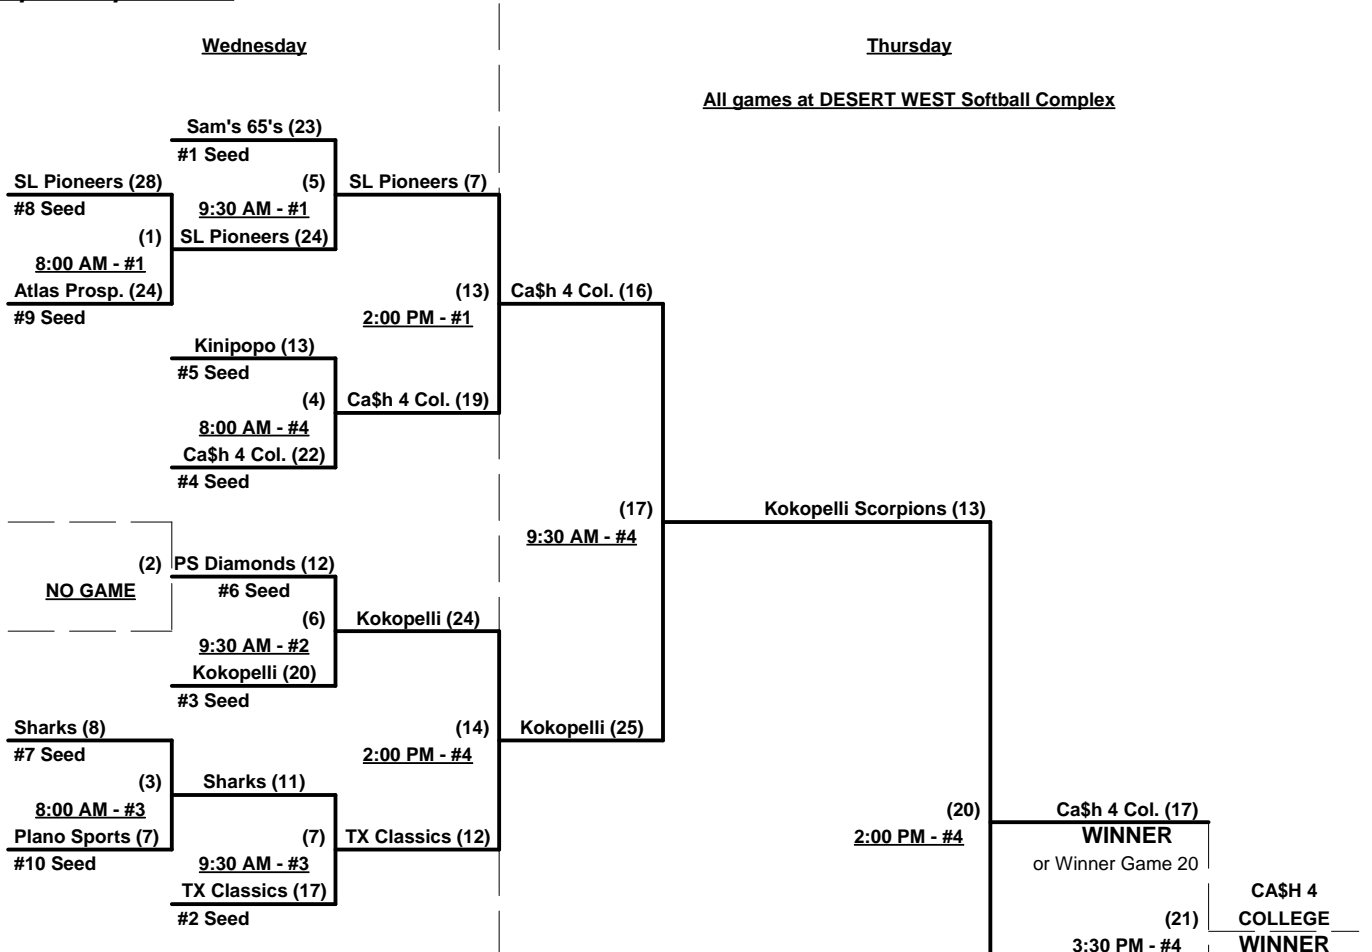

SSUSA's World Championships 2008

Phoenix, Arizona

October 20 - 23, 2008

Rev. 10/29/2008

Men's 65+ AA Division - 10 Teams

Championship Bracket