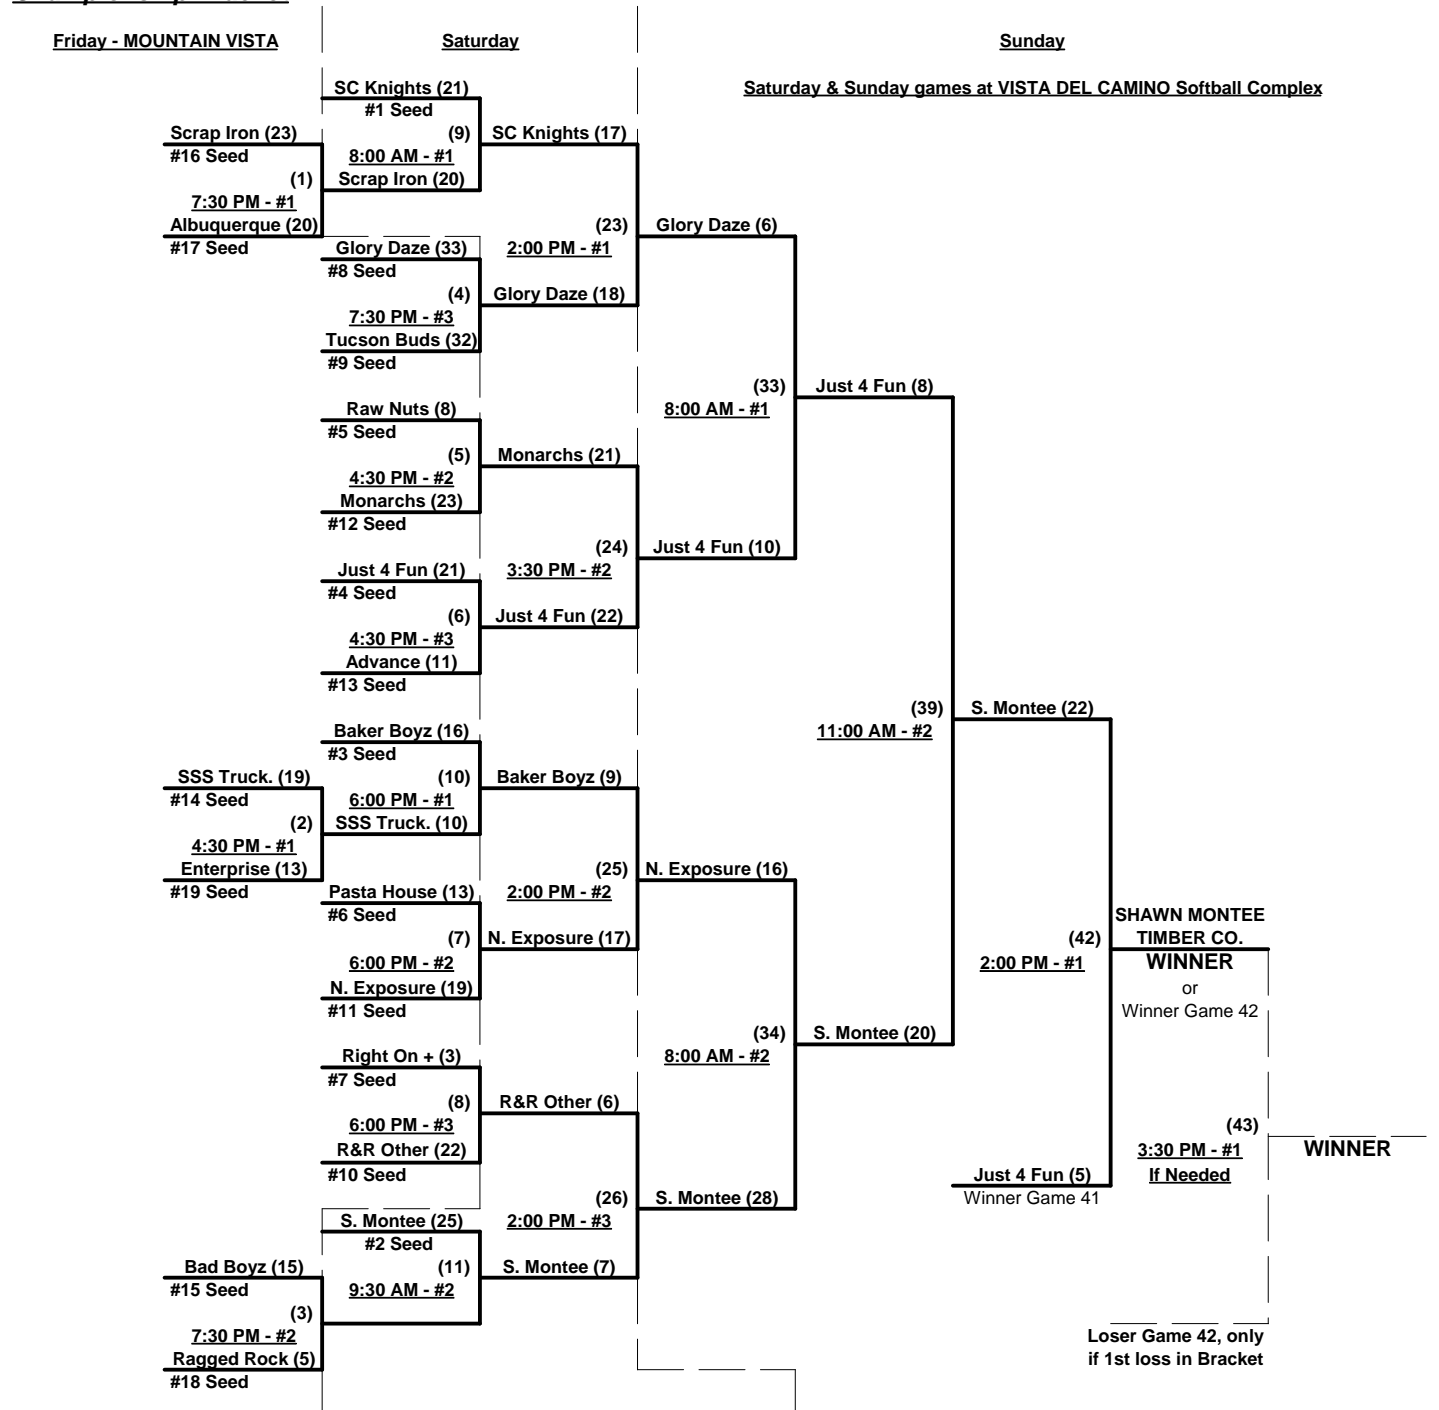

SSUSA's World Championships 2008

Phoenix, Arizona

October 24 - 26, 2008

Rev. 10/29/2008

Men's 50+ AA Division - 19 Teams

Win	Loss		Win	Loss	
1	1	1 Advanced Auto Transport (AZ)	0	2	11 Ragged Rock (NF)
0	2	2 Albuquerque Vets (NM)	2	0	12 Raw Nuts (AZ)
0	2	3 Bad Boyz (TX)	1	1	13 Right On Plus (TX)
2	0	4 Baker Boys (CA)	0	2	14 Scrap Iron Northern (CO)
0	2	5 Enterprise Electric (ID)	2	0	15 S. Montee Timber Co. (ID)
1	1	6 Glory Daze (AZ)	2	0	16 SoCal Knights (CA)
2	0	7 Just 4 Fun (AZ)	1	1	17 The Pasta House (AZ)
1	1	8 K.C. Monarchs • Miken (MO)	1	1	18 Triple SSS Trucking (NM)
1	1	9 Northern Exposure (AK)	1	1	19 Tucson Buds (AZ)
1	1	10 R & R • The Other Team (CA)			

Friday - October 24, 2008 - Riverview Park Softball Complex

Time	#	Runs	Team Name	Field	#	Runs	Team Name
8:00 AM	13	19	Right On Plus (TX)	1	11	18	Ragged Rock (NF)
8:00 AM	5	16	Enterprise Electric (ID)	2	10	24	R & R • The Other Team (CA)
8:00 AM	6	14	Glory Daze (AZ)	4	8	16	K.C. Monarchs • Miken (MO)
9:30 AM	11	1	Ragged Rock (NF)	1	6	21	Glory Daze (AZ)
9:30 AM	10	16	R & R • The Other Team (CA)	2	18	17	Triple SSS Trucking (NM)
9:30 AM	19	11	Tucson Buds (AZ)	3	13	6	Right On Plus (TX)
9:30 AM	8	18	K.C. Monarchs • Miken (MO)	4	7	19	Just 4 Fun (AZ)
11:00 AM	16	16	SoCal Knights (CA)	1	2	4	Albuquerque Vets (NM)
11:00 AM	18	19	Triple SSS Trucking (NM)	2	1	30	Advanced Auto Transport (AZ)
11:00 AM	15	17	S. Montee Timber Co. (ID)	3	19	8	Tucson Buds (AZ)
11:00 AM	7	18	Just 4 Fun (AZ)	4	5	2	Enterprise Electric (ID)
12:30 PM	2	10	Albuquerque Vets (NM)	1	17	19	The Pasta House (AZ)
12:30 PM	1	11	Advanced Auto Transport (AZ)	2	9	12	Northern Exposure (AK)
12:30 PM	4	18	Baker Boys (CA)	3	14	12	Scrap Iron Northern (CO)
12:30 PM	12	21	Raw Nuts (AZ)	4	3	14	Bad Boyz (TX)
2:00 PM	17	9	The Pasta House (AZ)	1	15	16	S. Montee Timber Co. (ID)
2:00 PM	9	5	Northern Exposure (AK)	2	4	6	Baker Boys (CA)
2:00 PM	14	9	Scrap Iron Northern (CO)	3	12	17	Raw Nuts (AZ)
2:00 PM	3	8	Bad Boyz (TX)	4	16	14	SoCal Knights (CA)

Seeding for Three Game Guarantee Bracket commencing FRIDAY evening @ MOUNTAIN VISTA - See bracket

Format: Two (2) Game Round Robin to seed 50-AA Three Game Guarantee Bracket

Home Runs - 1 per team per game, Outs

Pitcher's Protection Rule -

Any batted ball striking the pitcher while in the pitcher's box (except his arms while in the process of making a reasonable defensive play on the ball) shall be a dead ball out

Run Rules - 5 runs per ½ inning at bat (except open inning)

Time Limits - Round Robin = 60 + open inn. Bracket Games = 65 + open inn.

Championship Game(s) = 7 Innings, no time limit

Tie Breakers - Head to head (in full RR only), least runs allowed, run differential, coin toss

Schedule Subject to Change at Discretion of Tournament and Field Directors

SSUSA's World Championships 2008

Phoenix, Arizona
October 24 - 26, 2008

Rev. 10/29/2008

Men's 50+ AA Division - 19 Teams

Championship Bracket