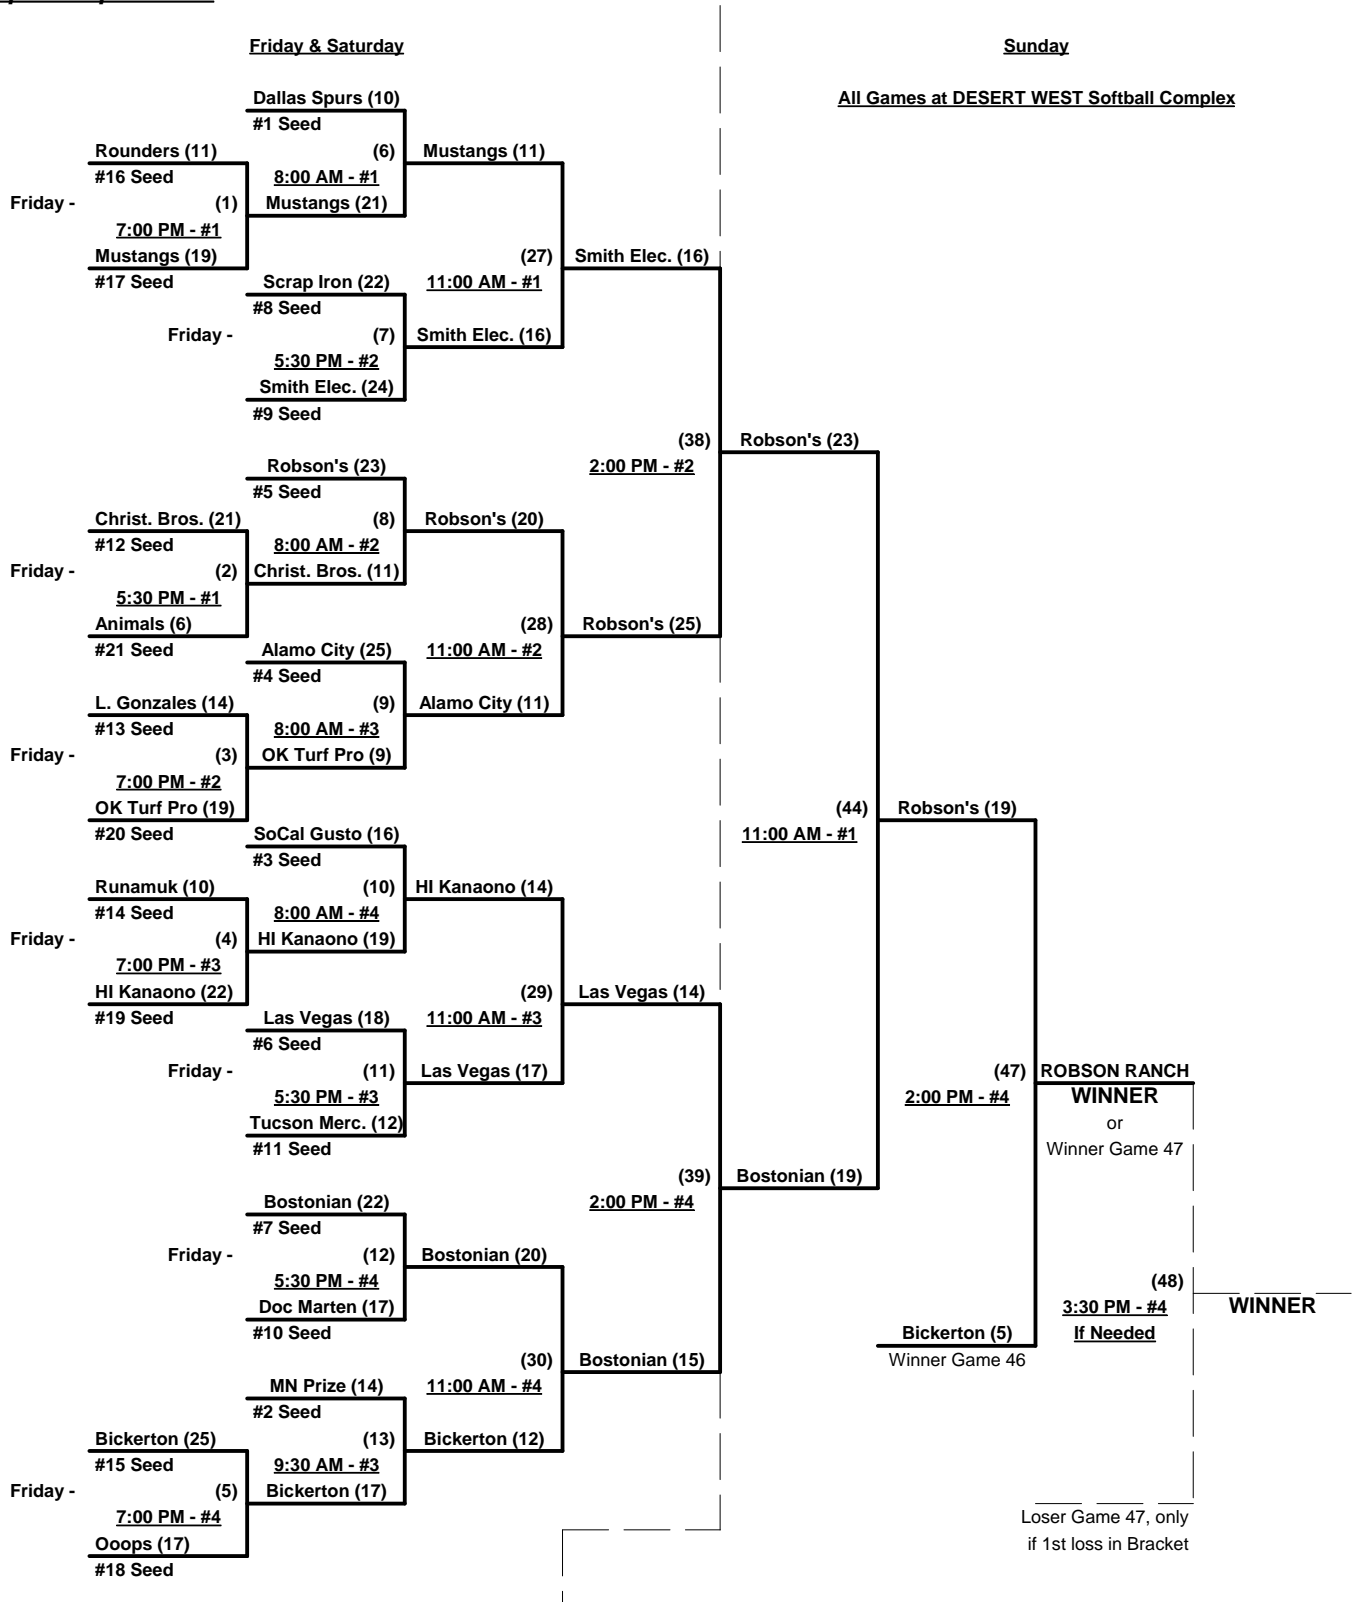

SSUSA's World Championships 2008

Phoenix, Arizona
October 17 - 19, 2008

Rev. 10/29/2008

Men's 60+ AAA Division - 21 Teams

Championship Bracket