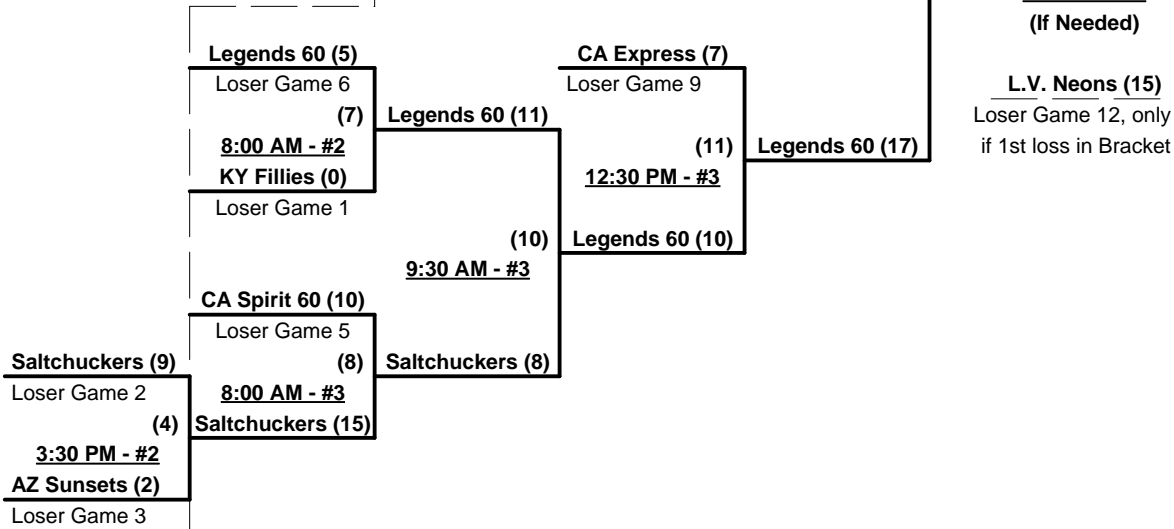

SSUSA's World Championships 2008

Phoenix, Arizona

October 17 - 19, 2008

Rev. 10/29/2008

Women's 60+ Division - 7 Teams

Championship Bracket

Elimination Bracket