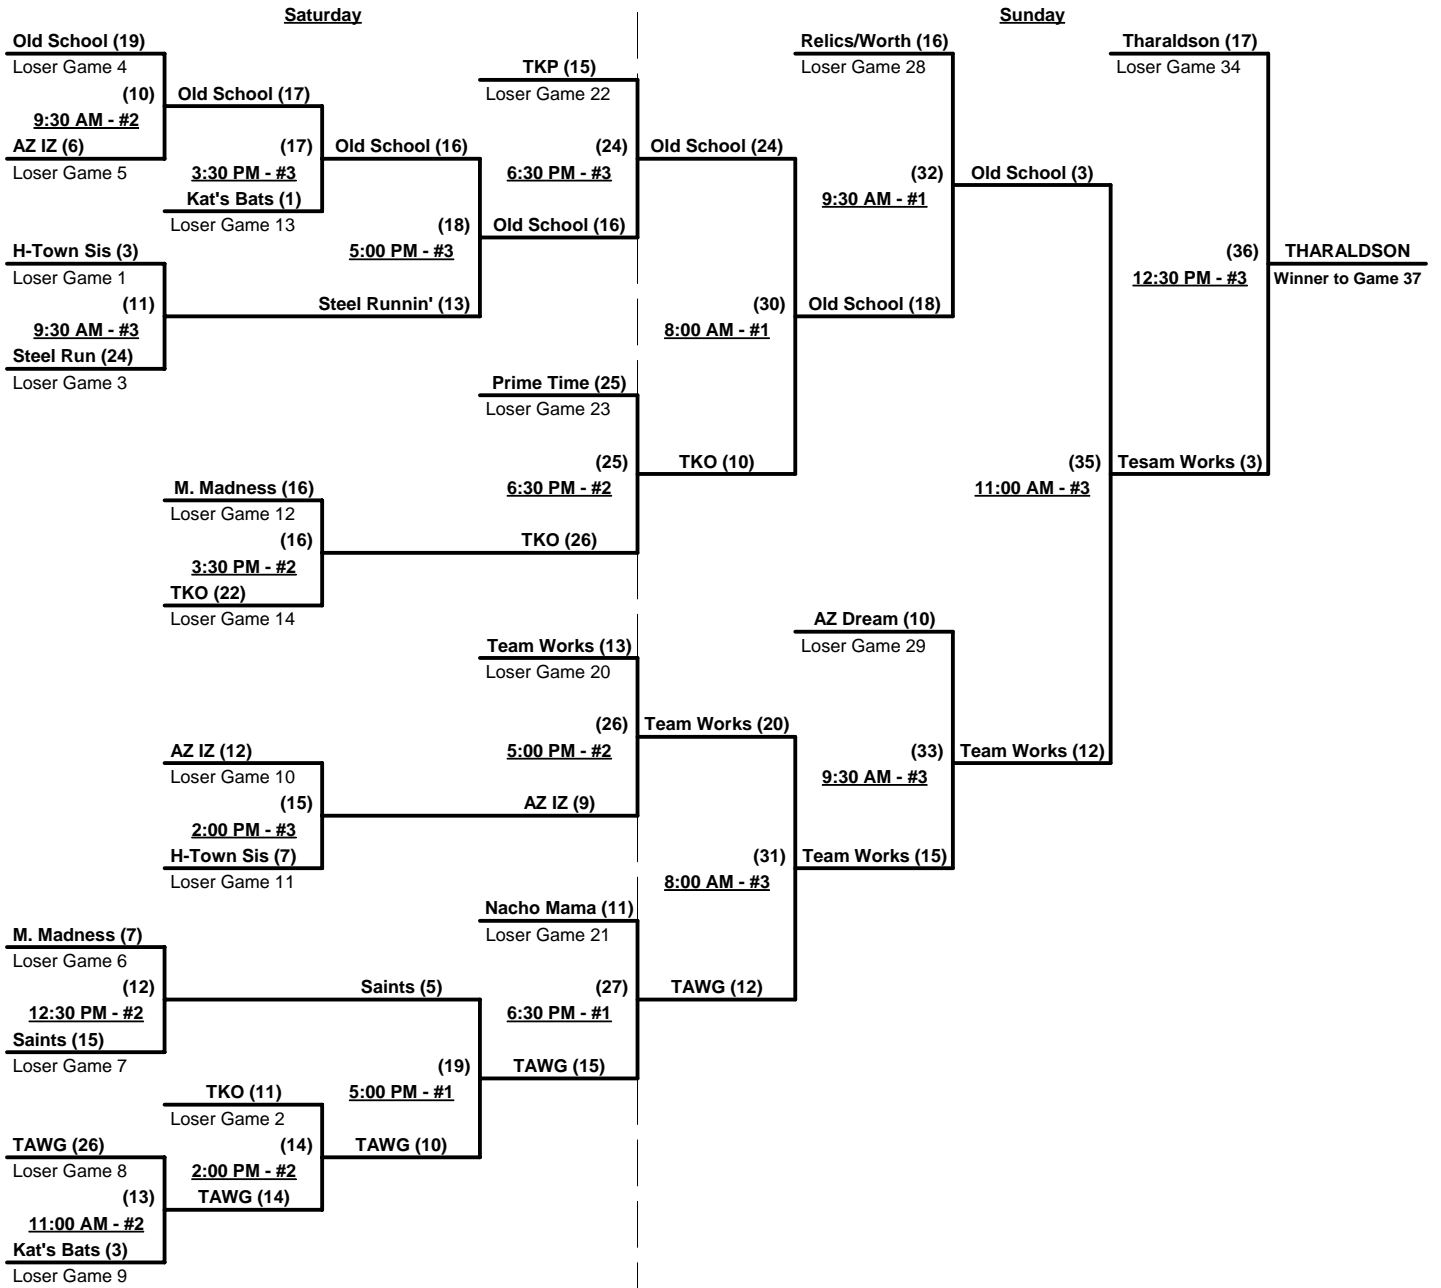

Elimination Bracket

Women's 40+ Masters Division - 17 Teams

SSUSA's World Championships 2008

Phoenix, Arizona

October 17 - 19, 2008

Rev. 10/29/2008

Women's 50+ Division - 8 Teams

<u>Win</u>	<u>Loss</u>		
2	0	1	2nd Wind (CA)
2	0	2	California Spirit 50
0	2	3	Dreamgirlz (VA)
1	1	4	Motown Lady Stars (MI)

<u>Win</u>	<u>Loss</u>		
1	1	5	Philly's LJ Slammers (CA)
0	2	6	Senior Saints (AZ)
1	1	7	Silver Foxes (CA)
1	1	8	Team TNC (AZ)

Friday - October 17, 2008 - Rose Mofford Softball Complex

Time	#	Runs	Team Name	Field	#	Runs	Team Name
1:30 PM	6	0	Senior Saints (AZ)	2	1	18	2nd Wind (CA)
1:30 PM	3	8	Dreamgirlz (VA)	3	7	15	Silver Foxes (CA)
3:00 PM	5	10	Philly's LJ Slammers (CA)	1	4	16	Motown Lady Stars (MI)
3:00 PM	2	27	California Spirit 50	2	6	0	Senior Saints (AZ)
3:00 PM	7	10	Silver Foxes (CA)	3	8	13	Team TNC (AZ)
4:30 PM	4	4	Motown Lady Stars (MI)	2	2	10	California Spirit 50
4:30 PM	8	7	Team TNC (AZ)	3	5	10	Philly's LJ Slammers (CA)
USA NATIONAL CHAMPIONSHIP GAME • 2nd Wind (West) vs. Dreamgirlz (East)							
4:30 PM	1	23	2nd Wind (CA)	4	3	7	Dreamgirlz (VA)

Seeding for Three Game Guarantee Bracket commencing Saturday morning - See Bracket for details

Format: Two (2) Game Round Robin to seed Women's 50+ Division Three Game Guarantee Bracket
Home Runs - Open

Pitcher's Protection Rule -

Any batted ball striking the pitcher while in the pitcher's box (except her arms while in the process of making a reasonable defensive play on the ball) shall be a dead ball out

Time Limits - Round Robin = 60 minutes + Open Inning   Bracket Games = 65 minutes + Open Inning
Championship Game(s) = 7 Innings full

Tie Breakers - Head to head (in full RR only), least runs allowed, run differential, coin toss

Schedule Subject to Change at Discretion of Tournament and Field Directors