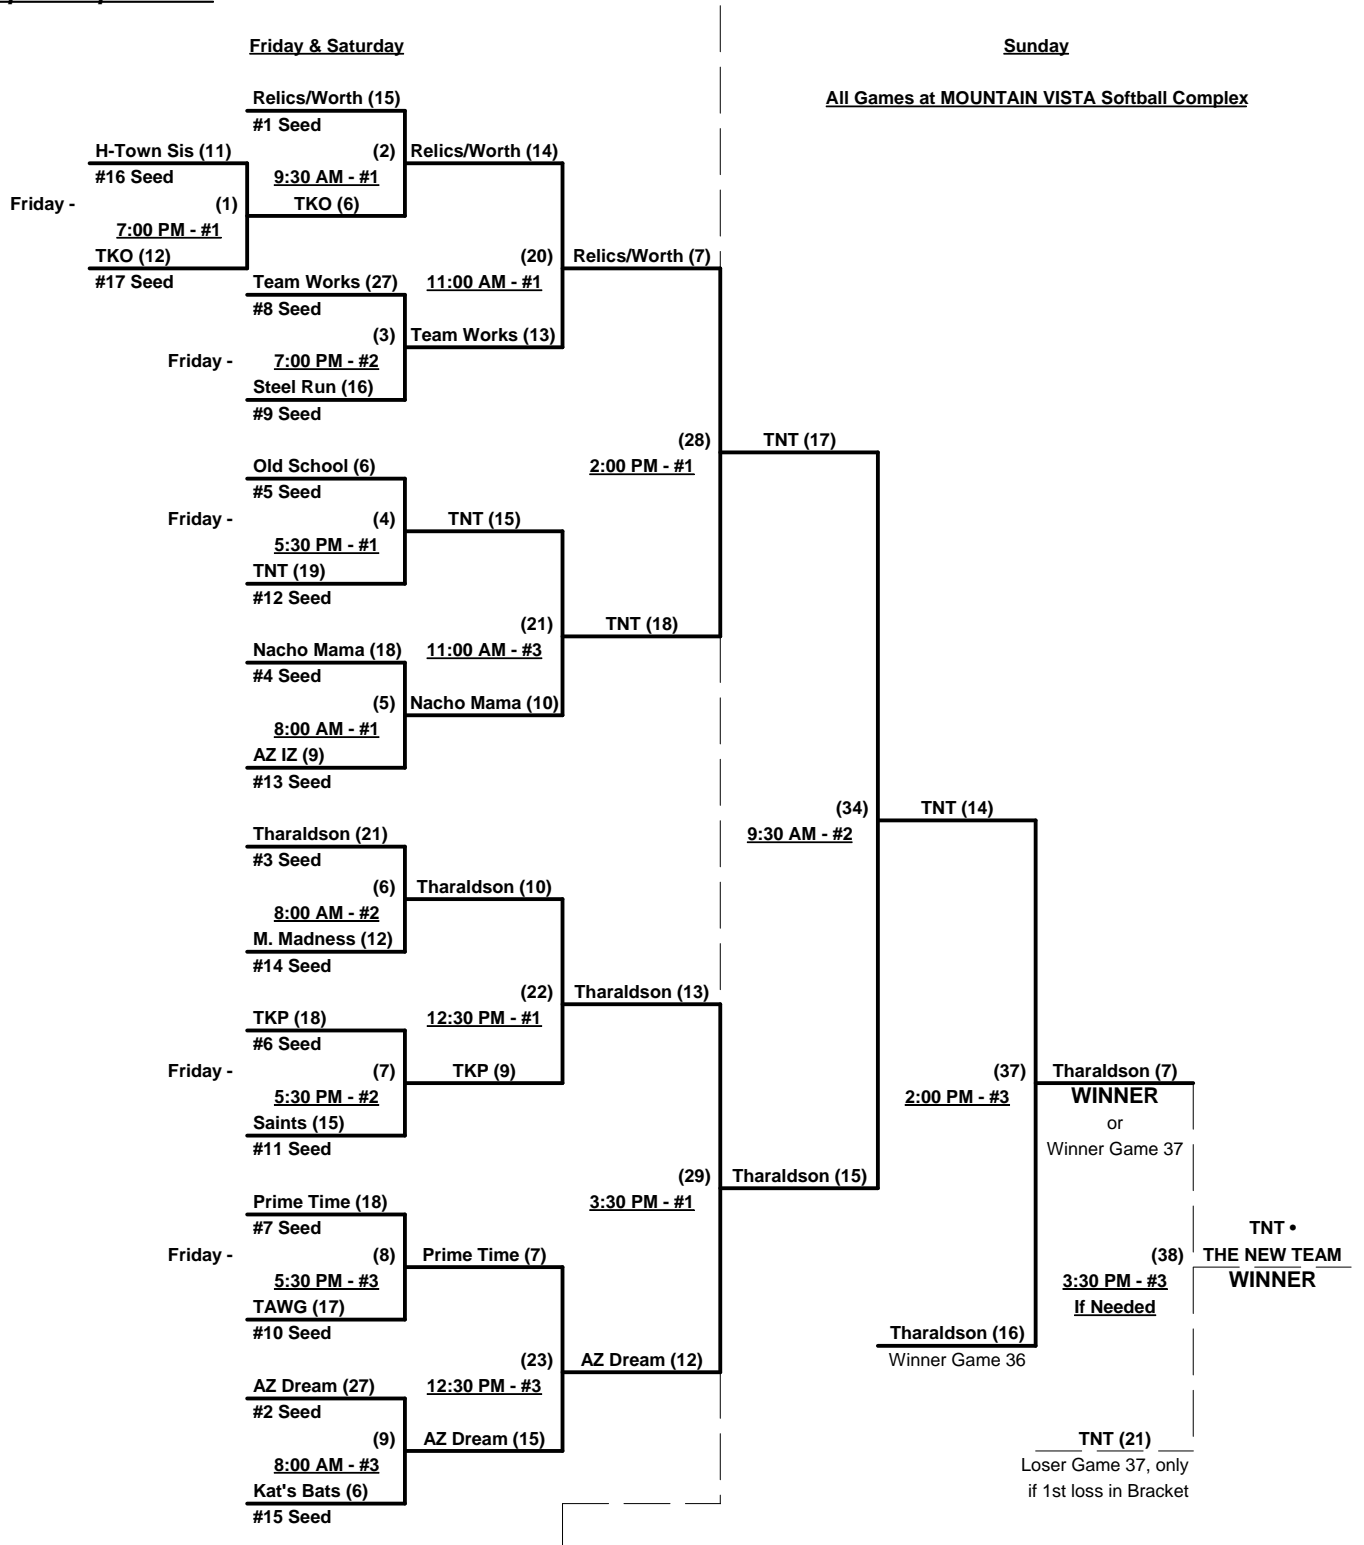

SSUSA's World Championships 2008

Phoenix, Arizona

October 17 - 19, 2008

Rev. 10/29/2008

Women's 40+ Masters Division - 17 Teams

<u>Win</u>	<u>Loss</u>			<u>Win</u>	<u>Loss</u>		
2	0	1	Arizona Dream Team	1	1	10	Saints 40's (AZ)
0	2	2	AZ IZ	1	1	11	Steel Runnin' (CA)
0	2	3	H-Town Sisters With Bats (TX)	1	1	12	TAWG (TX)
0	2	4	Kat's Bats (NF)	1	1	13	Team Works (VA)
0	2	5	Mature Madness (NM)	2	0	14	Tharaldsons (NV)
2	0	6	Nacho Mamas (AZ)	1	1	15	The New Team • TNT (CA)
2	0	7	Old School 40's (CA)	0	2	16	TKO (NM)
1	1	8	Prime Times (CA)	1	1	17	TKP 40's (CA)
2	0	9	Relics • Worth (CA)				

Friday - October 17, 2007 - Mountain Vista Softball Complex Complex

Time	#	Runs	Team Name	Field	#	Runs	Team Name
8:00 AM	9	21	Relics • Worth (CA)	1	16	7	TKO (NM)
8:00 AM	6	13	Nacho Mamas (AZ)	2	8	9	Prime Times (CA)
8:00 AM	7	13	Old School 40's (CA)	3	5	11	Mature Madness (NM)
9:30 AM	16	10	TKO (NM)	1	1	22	Arizona Dream Team
9:30 AM	8	21	Prime Times (CA)	2	4	33	Kat's Bats (NF)
9:30 AM	5	15	Mature Madness (NM)	3	6	18	Nacho Mamas (AZ)
11:00 AM	1	15	Arizona Dream Team	1	15	10	The New Team • TNT (CA)
11:00 AM	3	2	H-Town Sisters With Bats (TX)	2	9	19	Relics • Worth (CA)
11:00 AM	10	16	Saints 40's (AZ)	3	7	25	Old School 40's (CA)
12:30 PM	15	19	The New Team • TNT (CA)	1	12	16	TAWG (TX)
12:30 PM	17	22	TKP 40's (CA)	2	3	5	H-Town Sisters With Bats (TX)
12:30 PM	4	3	Kat's Bats (NF)	3	10	18	Saints 40's (AZ)
2:00 PM	12	8	TAWG (TX)	1	2	7	AZ IZ
2:00 PM	13	10	Team Works (VA)	2	17	5	TKP 40's (CA)
2:00 PM	11	11	Steel Runnin' (CA)	3	14	17	Tharaldsons (NV)
3:30 PM	2	9	AZ IZ	1	11	10	Steel Runnin' (CA)
3:30 PM	14	17	Tharaldsons (NV)	3	13	12	Team Works (VA)

Seeding for Three Game Guarantee Bracket commencing FRIDAY evening - See Bracket for details

Format: Two (2) Game Round Robin to seed Women's 40-Masters Three Game Guarantee Bracket
Home Runs - Open

Pitcher's Protection Rule -

Any batted ball striking the pitcher while in the pitcher's box (except her arms while in the process of making a reasonable defensive play on the ball) shall be a dead ball out

Time Limits - Round Robin = 60 minutes + Open Inning   Bracket Games = 65 minutes + Open Inning
Championship Game(s) = 7 Innings full

Tie Breakers - Head to head (in full RR only), least runs allowed, run differential, coin toss

Schedule Subject to Change at Discretion of Tournament and Field Directors

SSUSA's World Championships 2007

Phoenix, Arizona

October 19 - 21, 2007

Rev. 10/29/2008

Women's 40+ Masters Division - 17 Teams

Championship Bracket