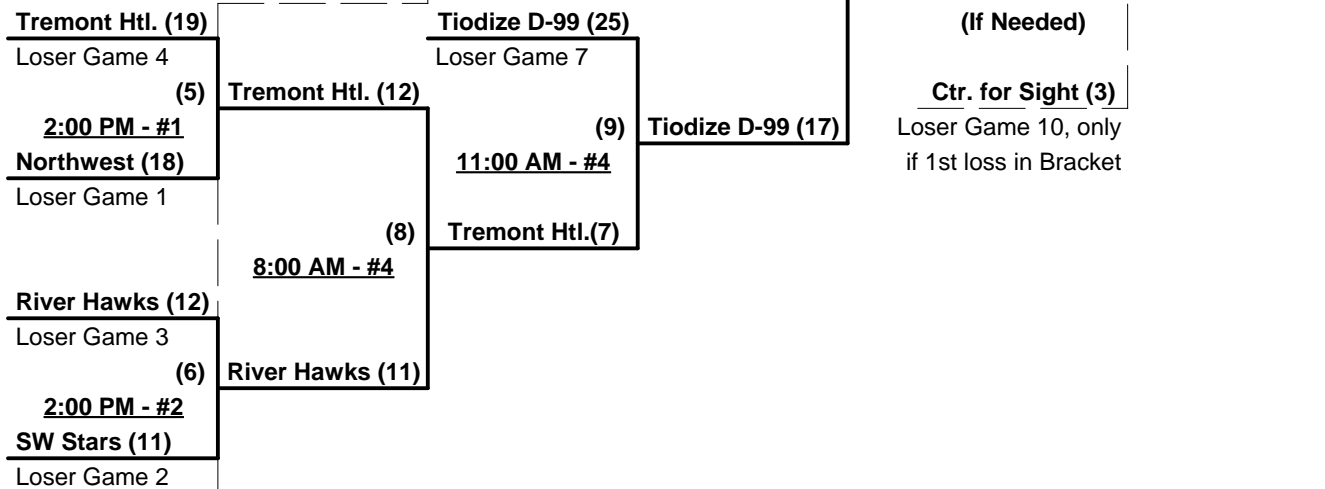

Elimination Bracket