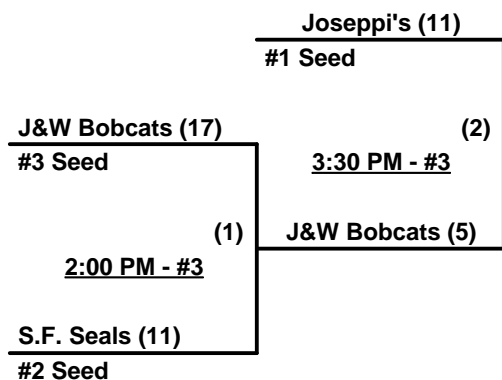

#### Championship Bracket

Wednesday

Thursday

All Games at ROSE MOFFORD Softball Complex

**JOSEPPI'S  
WINNER**  
or Winner Game 4