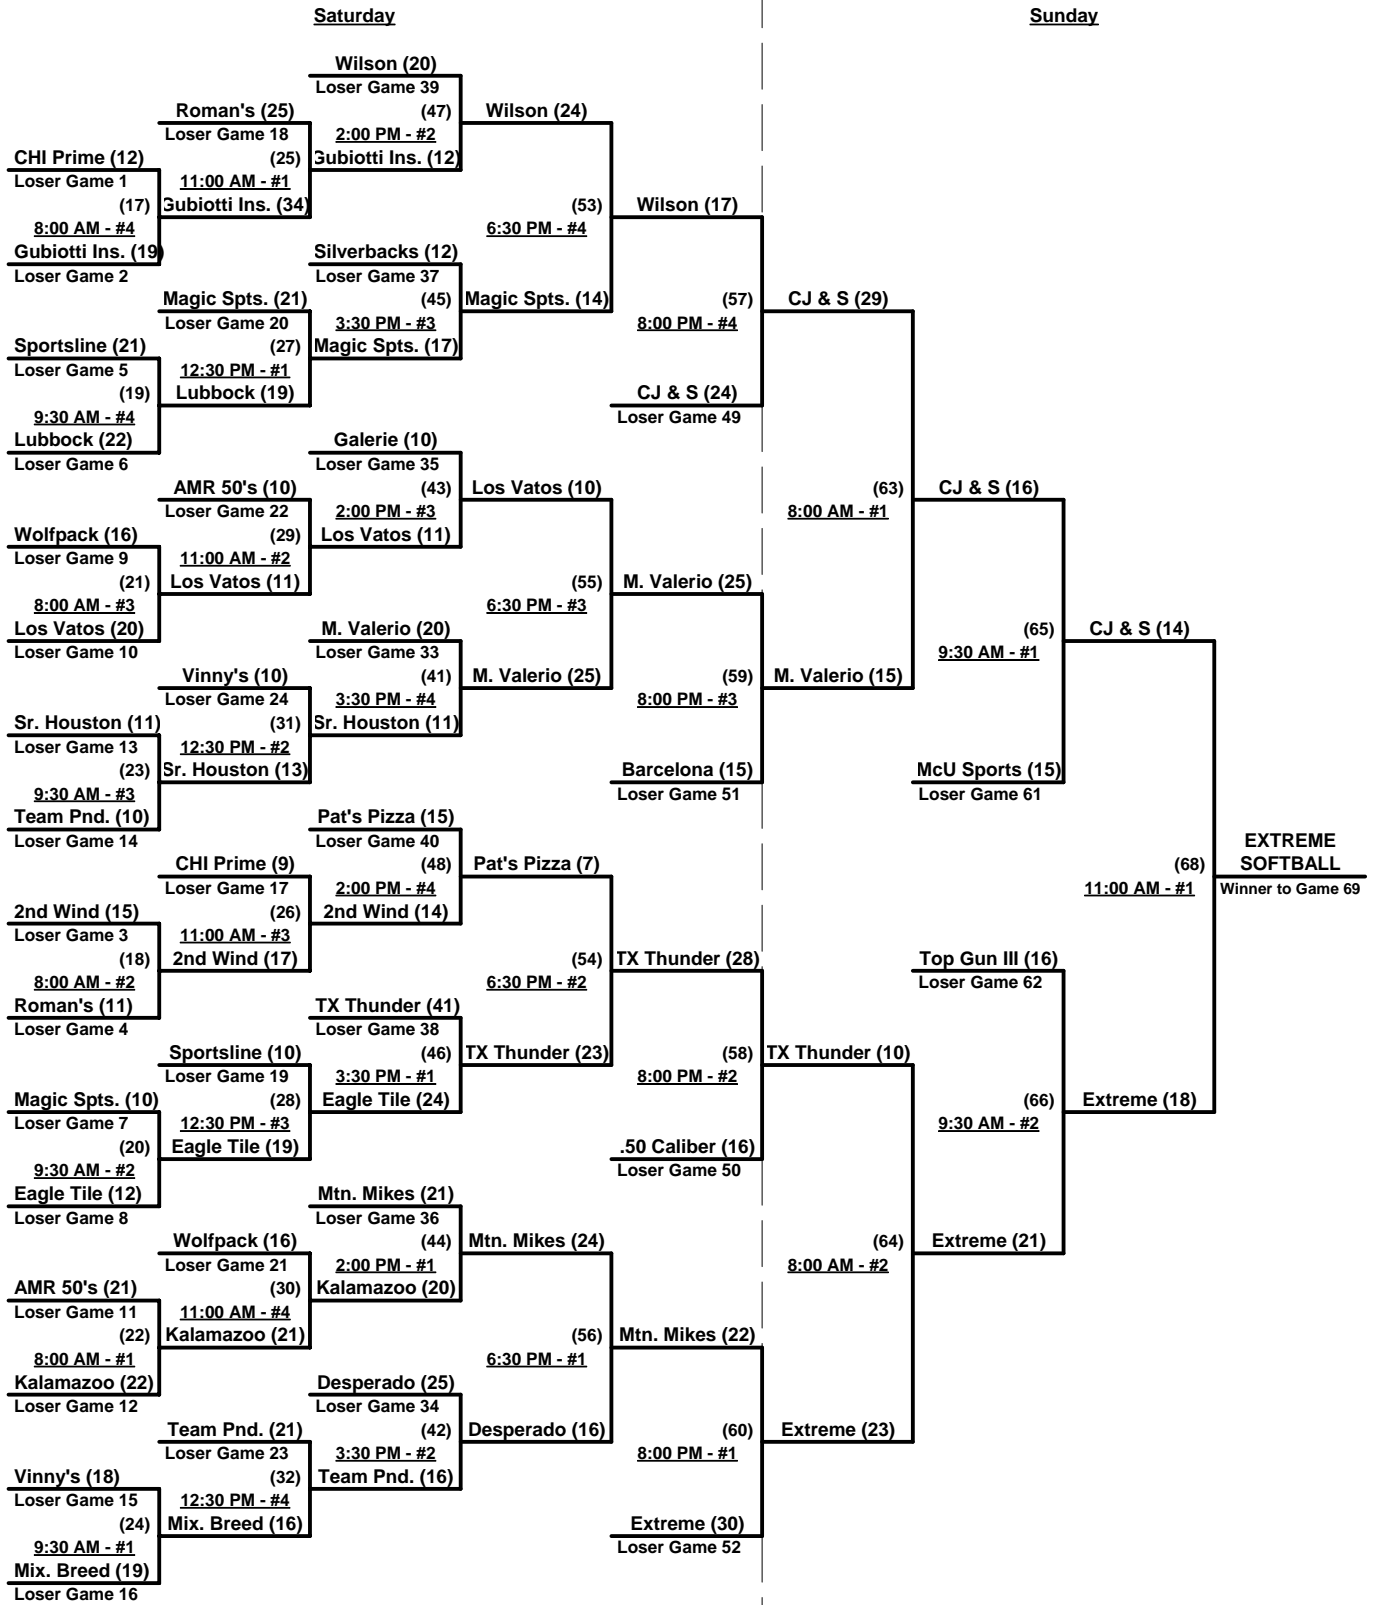

Elimination Bracket

Men's 50+ AAA Division - 32 Teams

SSUSA's World Championships 2008

Phoenix, Arizona

October 24 - 26, 2008

Rev. 10/29/2008

Men's 50+ AA Division - 19 Teams

Win	Loss		Win	Loss	
1	1	1 Advanced Auto Transport (AZ)	0	2	11 Ragged Rock (NF)
0	2	2 Albuquerque Vets (NM)	2	0	12 Raw Nuts (AZ)
0	2	3 Bad Boyz (TX)	1	1	13 Right On Plus (TX)
2	0	4 Baker Boys (CA)	0	2	14 Scrap Iron Northern (CO)
0	2	5 Enterprise Electric (ID)	2	0	15 S. Montee Timber Co. (ID)
1	1	6 Glory Daze (AZ)	2	0	16 SoCal Knights (CA)
2	0	7 Just 4 Fun (AZ)	1	1	17 The Pasta House (AZ)
1	1	8 K.C. Monarchs • Miken (MO)	1	1	18 Triple SSS Trucking (NM)
1	1	9 Northern Exposure (AK)	1	1	19 Tucson Buds (AZ)
1	1	10 R & R • The Other Team (CA)			

Friday - October 24, 2008 - Riverview Park Softball Complex

Time	#	Runs	Team Name	Field	#	Runs	Team Name
8:00 AM	13	19	Right On Plus (TX)	1	11	18	Ragged Rock (NF)
8:00 AM	5	16	Enterprise Electric (ID)	2	10	24	R & R • The Other Team (CA)
8:00 AM	6	14	Glory Daze (AZ)	4	8	16	K.C. Monarchs • Miken (MO)
9:30 AM	11	1	Ragged Rock (NF)	1	6	21	Glory Daze (AZ)
9:30 AM	10	16	R & R • The Other Team (CA)	2	18	17	Triple SSS Trucking (NM)
9:30 AM	19	11	Tucson Buds (AZ)	3	13	6	Right On Plus (TX)
9:30 AM	8	18	K.C. Monarchs • Miken (MO)	4	7	19	Just 4 Fun (AZ)
11:00 AM	16	16	SoCal Knights (CA)	1	2	4	Albuquerque Vets (NM)
11:00 AM	18	19	Triple SSS Trucking (NM)	2	1	30	Advanced Auto Transport (AZ)
11:00 AM	15	17	S. Montee Timber Co. (ID)	3	19	8	Tucson Buds (AZ)
11:00 AM	7	18	Just 4 Fun (AZ)	4	5	2	Enterprise Electric (ID)
12:30 PM	2	10	Albuquerque Vets (NM)	1	17	19	The Pasta House (AZ)
12:30 PM	1	11	Advanced Auto Transport (AZ)	2	9	12	Northern Exposure (AK)
12:30 PM	4	18	Baker Boys (CA)	3	14	12	Scrap Iron Northern (CO)
12:30 PM	12	21	Raw Nuts (AZ)	4	3	14	Bad Boyz (TX)
2:00 PM	17	9	The Pasta House (AZ)	1	15	16	S. Montee Timber Co. (ID)
2:00 PM	9	5	Northern Exposure (AK)	2	4	6	Baker Boys (CA)
2:00 PM	14	9	Scrap Iron Northern (CO)	3	12	17	Raw Nuts (AZ)
2:00 PM	3	8	Bad Boyz (TX)	4	16	14	SoCal Knights (CA)

Seeding for Three Game Guarantee Bracket commencing FRIDAY evening @ MOUNTAIN VISTA - See bracket

Format: Two (2) Game Round Robin to seed 50-AA Three Game Guarantee Bracket

Home Runs - 1 per team per game, Outs

Pitcher's Protection Rule -

Any batted ball striking the pitcher while in the pitcher's box (except his arms while in the process of making a reasonable defensive play on the ball) shall be a dead ball out

Run Rules - 5 runs per ½ inning at bat (except open inning)

Time Limits - Round Robin = 60 + open inn. Bracket Games = 65 + open inn.

Championship Game(s) = 7 Innings, no time limit

Tie Breakers - Head to head (in full RR only), least runs allowed, run differential, coin toss

Schedule Subject to Change at Discretion of Tournament and Field Directors