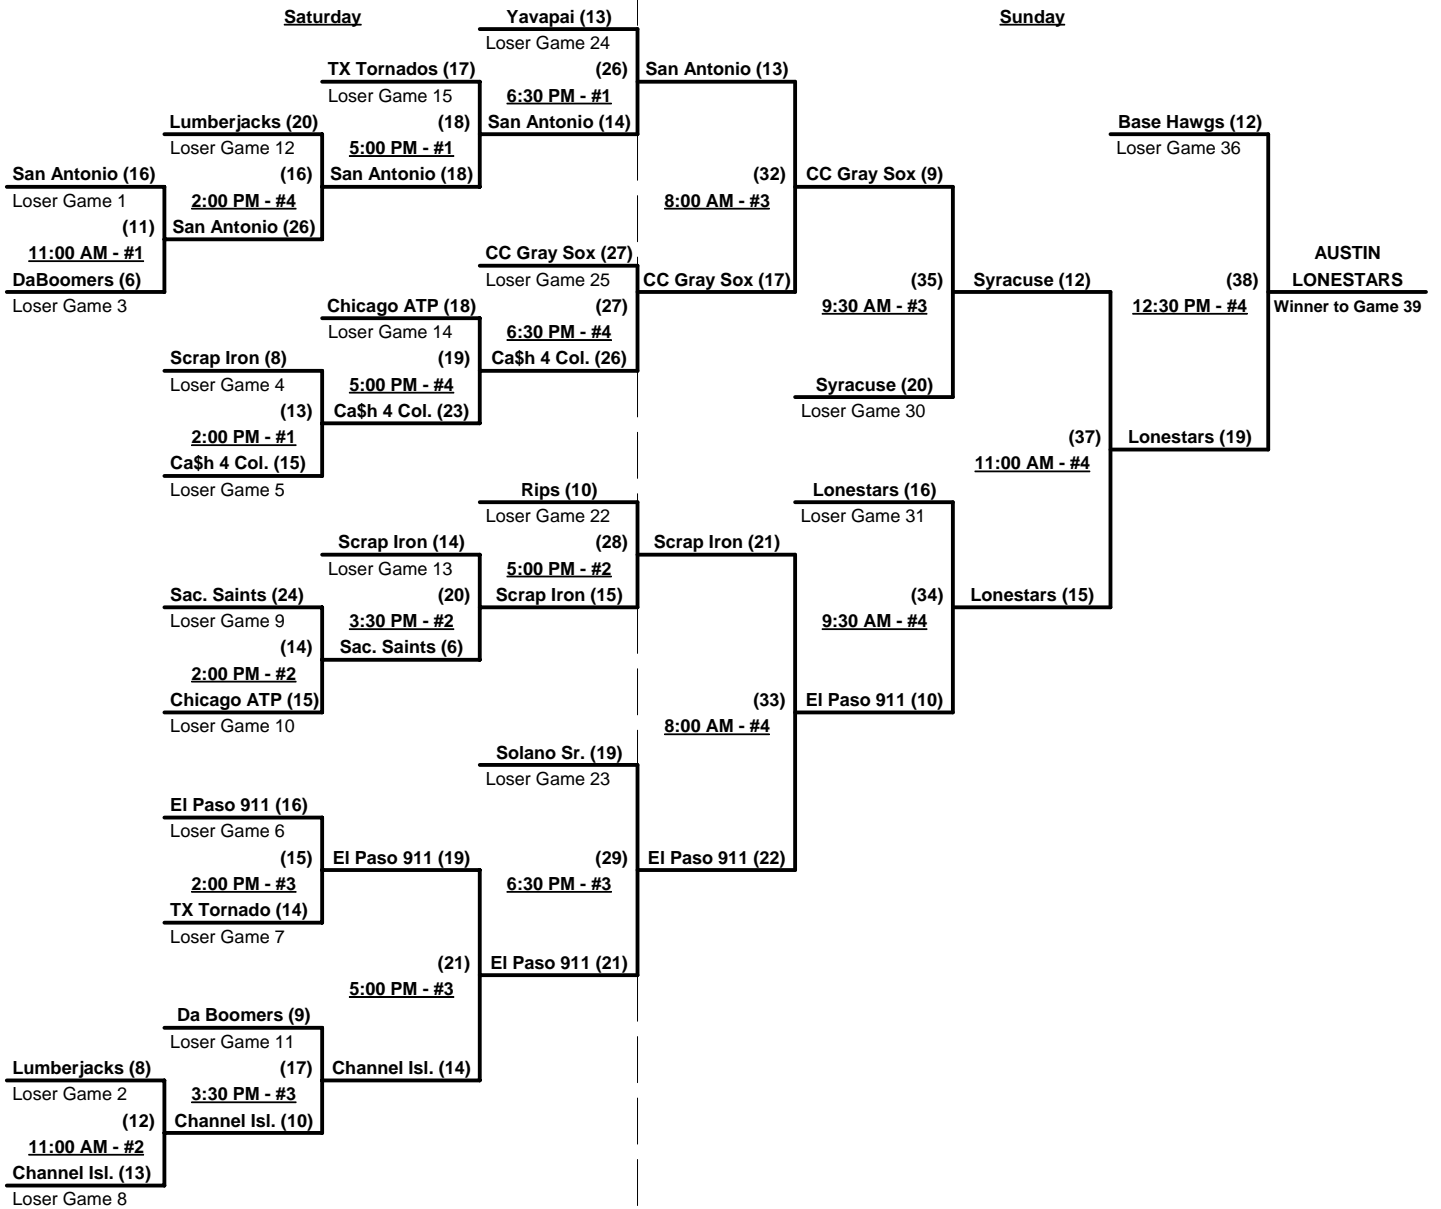

Elimination Bracket

Men's 60+ AA Division - 18 Teams

SSUSA's World Championships 2008

Phoenix, Arizona

October 20 - 23, 2008

Rev. 10/29/2008

Men's 65+ Major Plus & Major Divisions - 9 Teams

<u>Win</u>	<u>Loss</u>		<u>65-Major+</u>	<u>Win</u>	<u>Loss</u>		<u>65-Major</u>
1	3	1	Arizona Force	2	2	7	Hawaiian Pride (HI)
2	2	2	California Angels	3	1	8	Russell Bats (AZ)
2	2	3	Dirt's All Stars • Old South (GA)	1	3	9	Scrap Iron 65's (CO)
4	0	4	Florida Legends				
2	2	5	Nor-Cal Bluejays (CA)				
1	3	6	W.E. Ruth Realty 65's (WA)				

Monday - October 20, 2008 - Desert West Softball Complex

Time	#	Runs	Team Name	Field	#	Runs	Team Name
8:00 AM	2	22	California Angels	1	7	24	Hawaiian Pride (HI)
8:00 AM	4	32	Florida Legends	2	6	13	W.E. Ruth Realty 65's (WA)
8:00 AM	1	12	Arizona Force	3	5	28	Nor-Cal Bluejays (CA)
8:00 AM	8	16	§ Russell Bats (AZ)	4	3	17	Dirt's All Stars • Old South (GA)
9:30 AM	6	17	W.E. Ruth Realty 65's (WA)	1	2	24	California Angels
9:30 AM	5	13	Nor-Cal Bluejays (CA)	2	4	14	Florida Legends
9:30 AM	3	19	Dirt's All Stars • Old South (GA)	3	1	9	Arizona Force
9:30 AM	9	13	Scrap Iron 65's (CO)	4	8	15	Russell Bats (AZ)
11:00 AM	7	21	Hawaiian Pride (HI)	4	9	22	Scrap Iron 65's (CO)

Tuesday - October 21, 2008 - Desert West Softball Complex

Time	#	Runs	Team Name	Field	#	Runs	Team Name
USA NATIONAL CHAMPIONSHIP GAME • NorCal Bluejays (West) vs. Dirt's All Stars /Old South (East)							
12:00 PM	3	18	Dirt's All Stars • Old South (GA)	2	5	20	Nor-Cal Bluejays (CA)
1:30 PM	7	17	§ Hawaiian Pride (HI)	1	1	8	Arizona Force
1:30 PM	5	21	Nor-Cal Bluejays (CA)	2	8	23	Russell Bats (AZ)
1:30 PM	4	17	Florida Legends	3	2	12	California Angels
1:30 PM	6	25	W.E. Ruth Realty 65's (WA)	4	9	21	Scrap Iron 65's (CO)
3:00 PM	1	20	Arizona Force	1	6	19	W.E. Ruth Realty 65's (WA)
3:00 PM	8	26	Russell Bats (AZ)	2	7	18	Hawaiian Pride (HI)
3:00 PM	2	18	California Angels	3	3	11	Dirt's All Stars • Old South (GA)
3:00 PM	9	6	§ Scrap Iron 65's (CO)	4	4	7	Florida Legends

§ Teams #7-9 RECEIVE 5-Run or 11-Defensive-Player equalizer in games vs. Teams #1-6
5-Run equalizer, if elected, is allocated at 1 run per inning (played), innings 2 thru 6

Seeding for Double Elimination Brackets commencing Wednesday morning - See Brackets for details