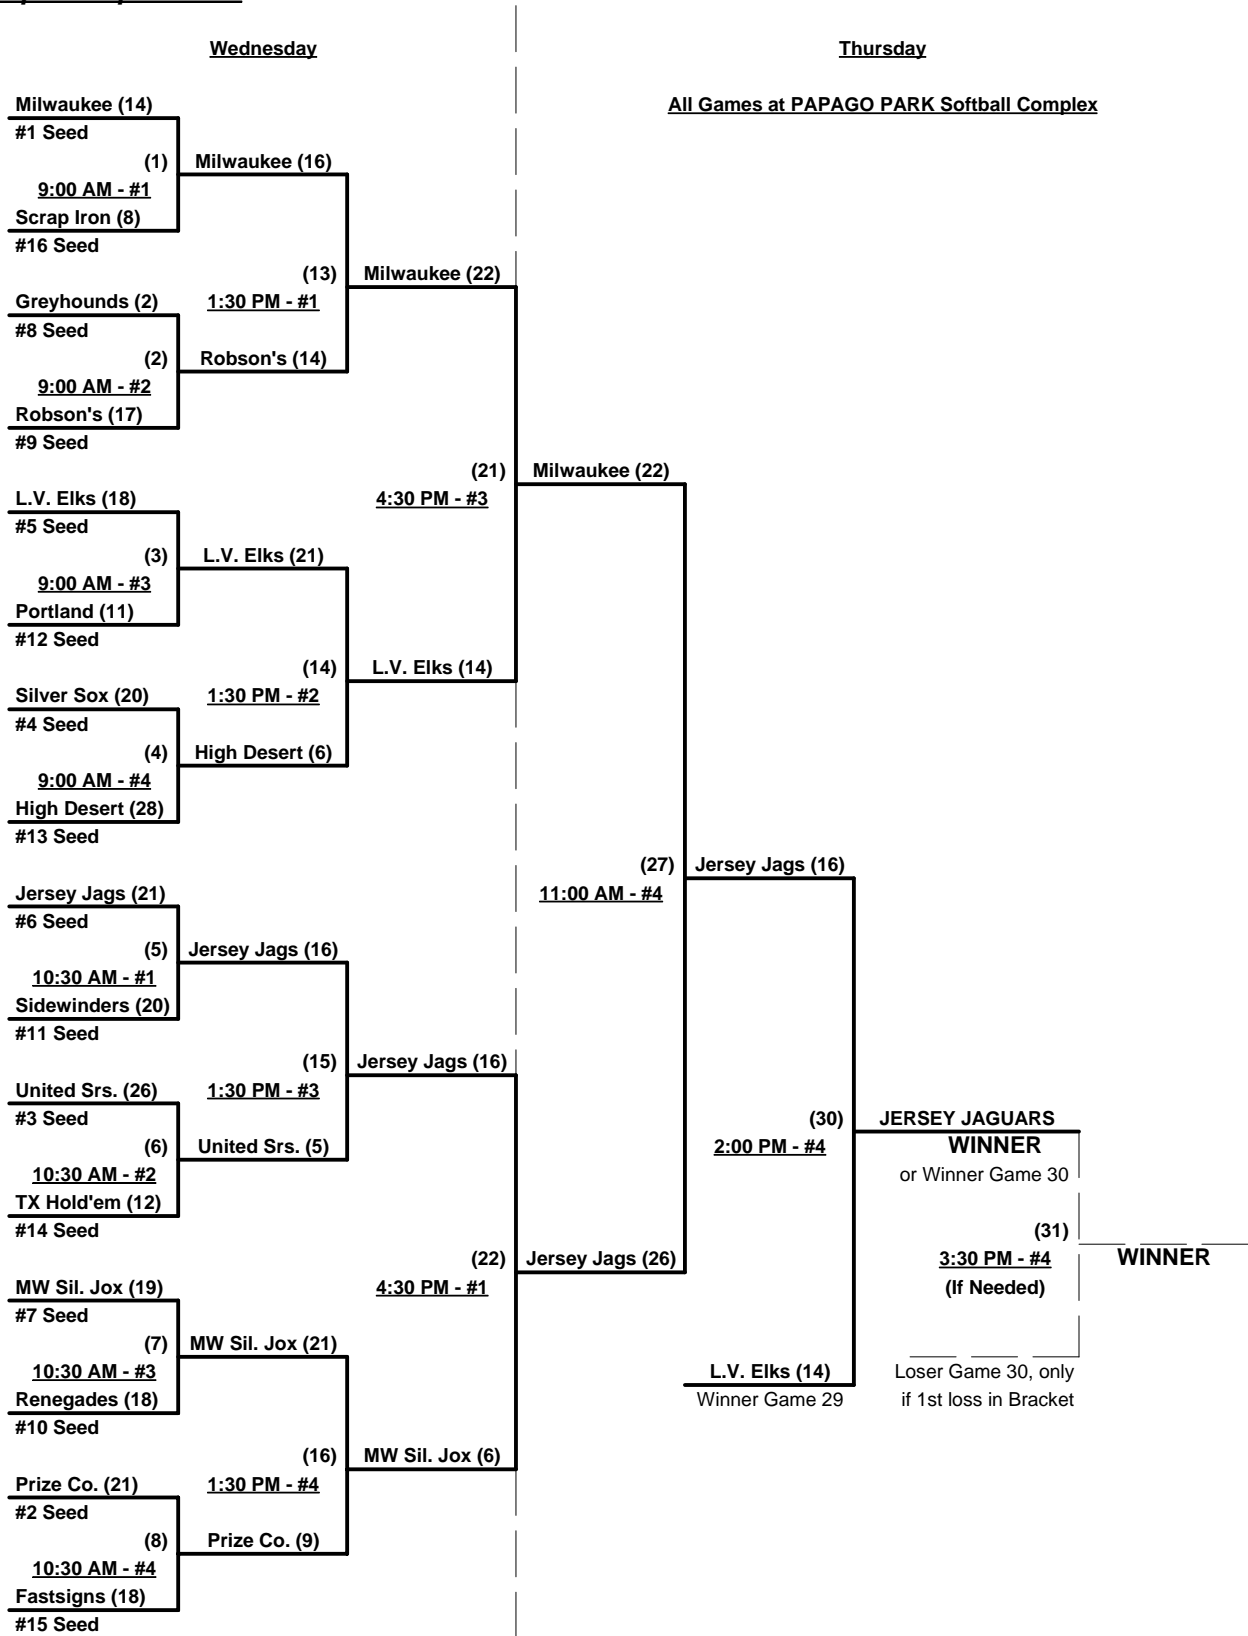

SSUSA's World Championships 2008

Phoenix, Arizona

October 20 - 23, 2008

Rev. 10/29/2008

Men's 65+ AAA Division - 16 Teams

1	65 Sidewinders (AZ)	10	Nor-Cal Renegades (CA)
2	FastSigns (OR)	11	Portland Disposal (OR)
3	Hamels 65's (MD) - OUT	12	Robson Ranch 65's (AZ)
4	High Desert Roadrunners (NM)	13	Scrap Iron Red (CO)
5	Jersey Jaguars (NJ)	14	Silver Sox (CA)
6	Las Vegas Elks (NV)	15	Texas Greyhounds
7	Midwest Silver Jox (KS)	16	Texas Hold 'em
8	Milwaukee Seniors (WI)	17	United Srs. of Wisconsin
9	Minnesota Prize 65's		

Tuesday - October 21, 2008 - Papago Park Softball Complex (Cont'd)

Time	#	Runs	Team Name	Field	#	Runs	Team Name
12:00 PM	15	19	Texas Greyhounds	1	4	11	High Desert Roadrunners (NM)
12:00 PM	1	14	65 Sidewinders (AZ)	2	2	15	FastSigns (OR)
12:00 PM	10	17	Nor-Cal Renegades (CA)	3	5	16	Jersey Jaguars (NJ)
12:00 PM	6	23	Las Vegas Elks (NV)	4	7	14	Midwest Silver Jox (KS)
1:30 PM	2	15	FastSigns (OR)	1	9	22	Minnesota Prize 65's
1:30 PM	8	16	Milwaukee Seniors (WI)	2	1	8	65 Sidewinders (AZ)
1:30 PM	5	13	Jersey Jaguars (NJ)	3	14	14	Silver Sox (CA)
1:30 PM	7	13	Midwest Silver Jox (KS)	4	10	9	Nor-Cal Renegades (CA)

Seeding for 65-AAA Double Elimination Bracket commencing Wednesday morning - See Bracket for details

Format: Four (4) Game Round Robin to seed 65-AAA Double Elimination Bracket
Home Runs - 1 + 1-up, Singles

Pitcher's Protection Rule -

Any batted ball striking the pitcher while in the pitcher's box (except the arms while in the process of making a reasonable defensive play on the ball) shall be a dead ball out

Time Limits - Round Robin = 60 + open inn. Bracket Games = 65 + open inn.

Championship Game(s) = 7 Innings, no time limit

Run Rules - 5 runs per ½ inning at bat (except open inning)

Tie Breakers - Head to head (in full RR only), least runs allowed, run differential, coin toss

Schedule Subject to Change at Discretion of Tournament and Field Directors

SSUSA's World Championships 2008

Phoenix, Arizona

October 20 - 23, 2008

Rev. 10/29/2008

Men's 65+ AAA Division - 16 Teams

Championship Bracket