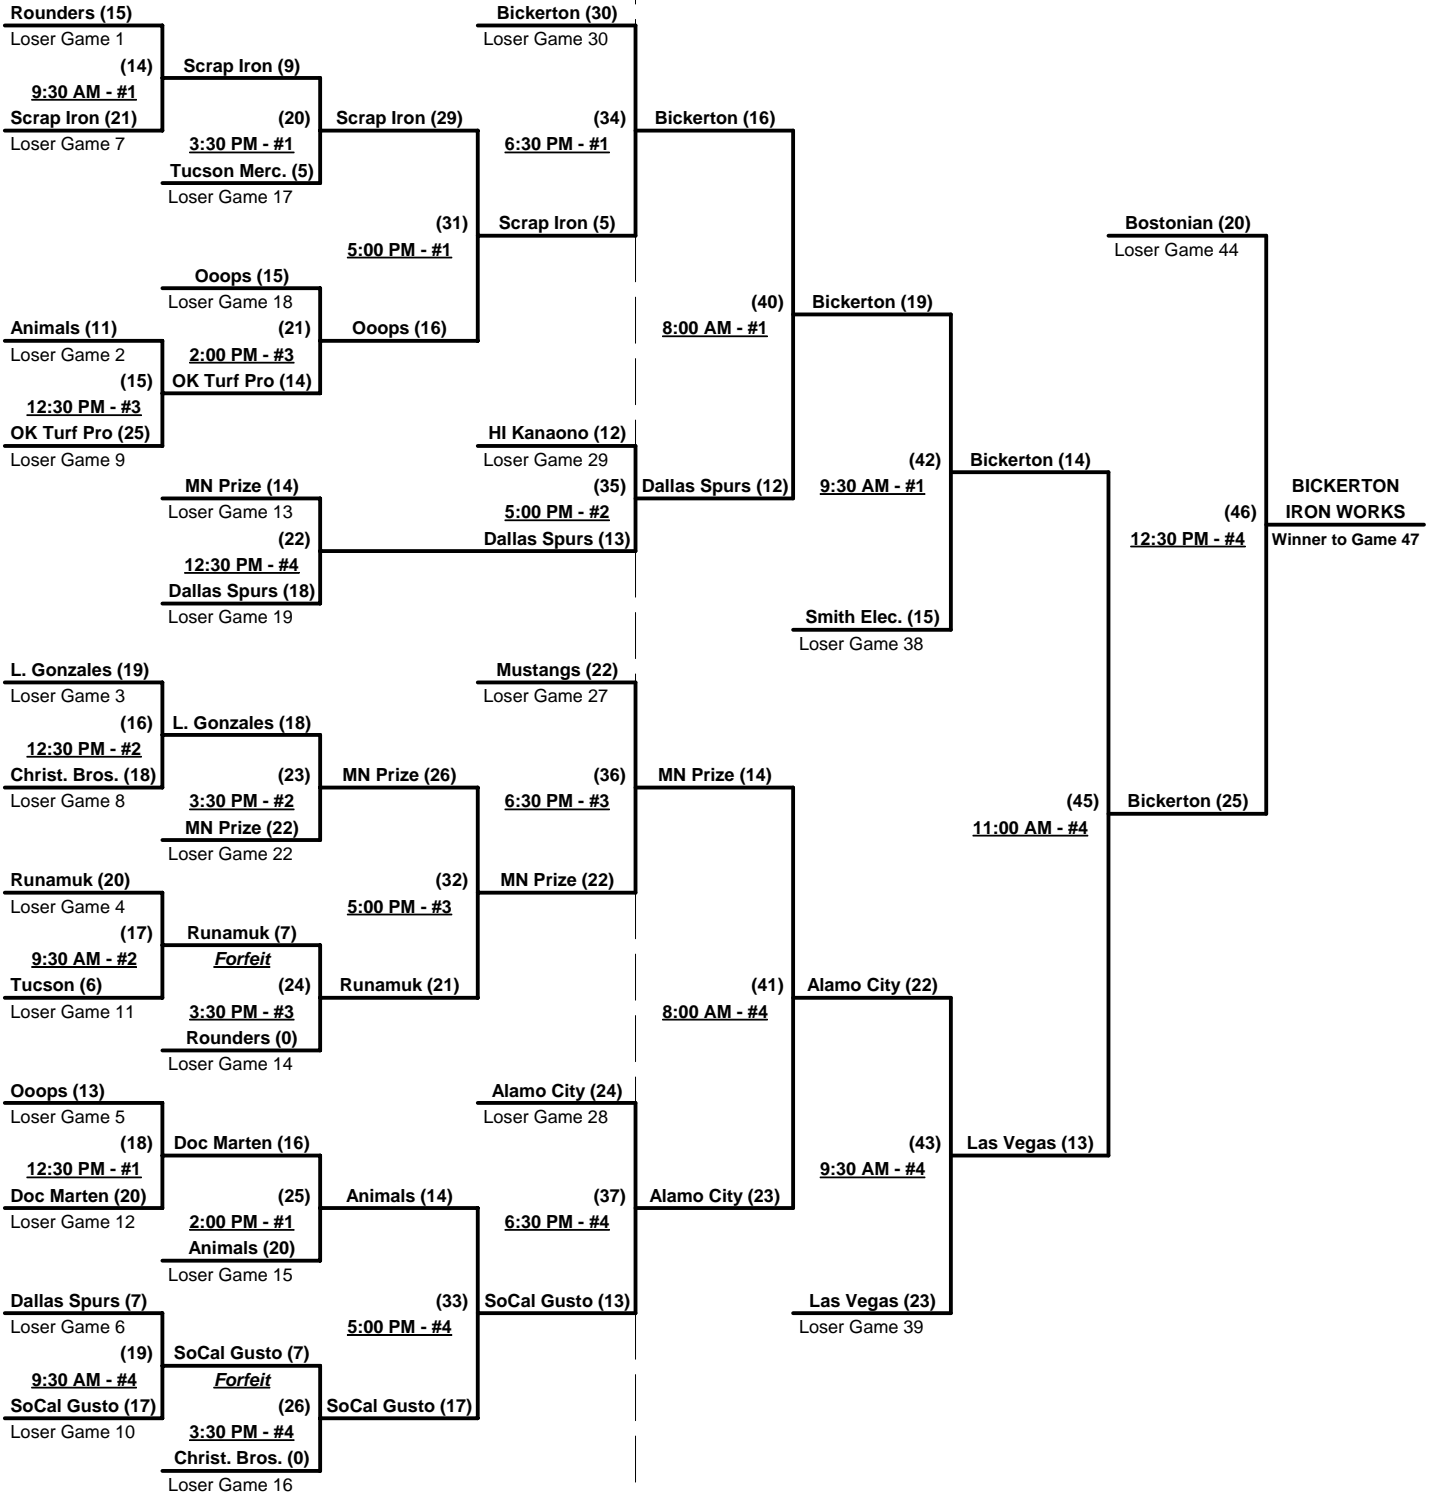

### Championship Bracket

**Elimination Bracket**

**Men's 60+ AAA Division - 21 Teams**

**Saturday**

**Sunday**