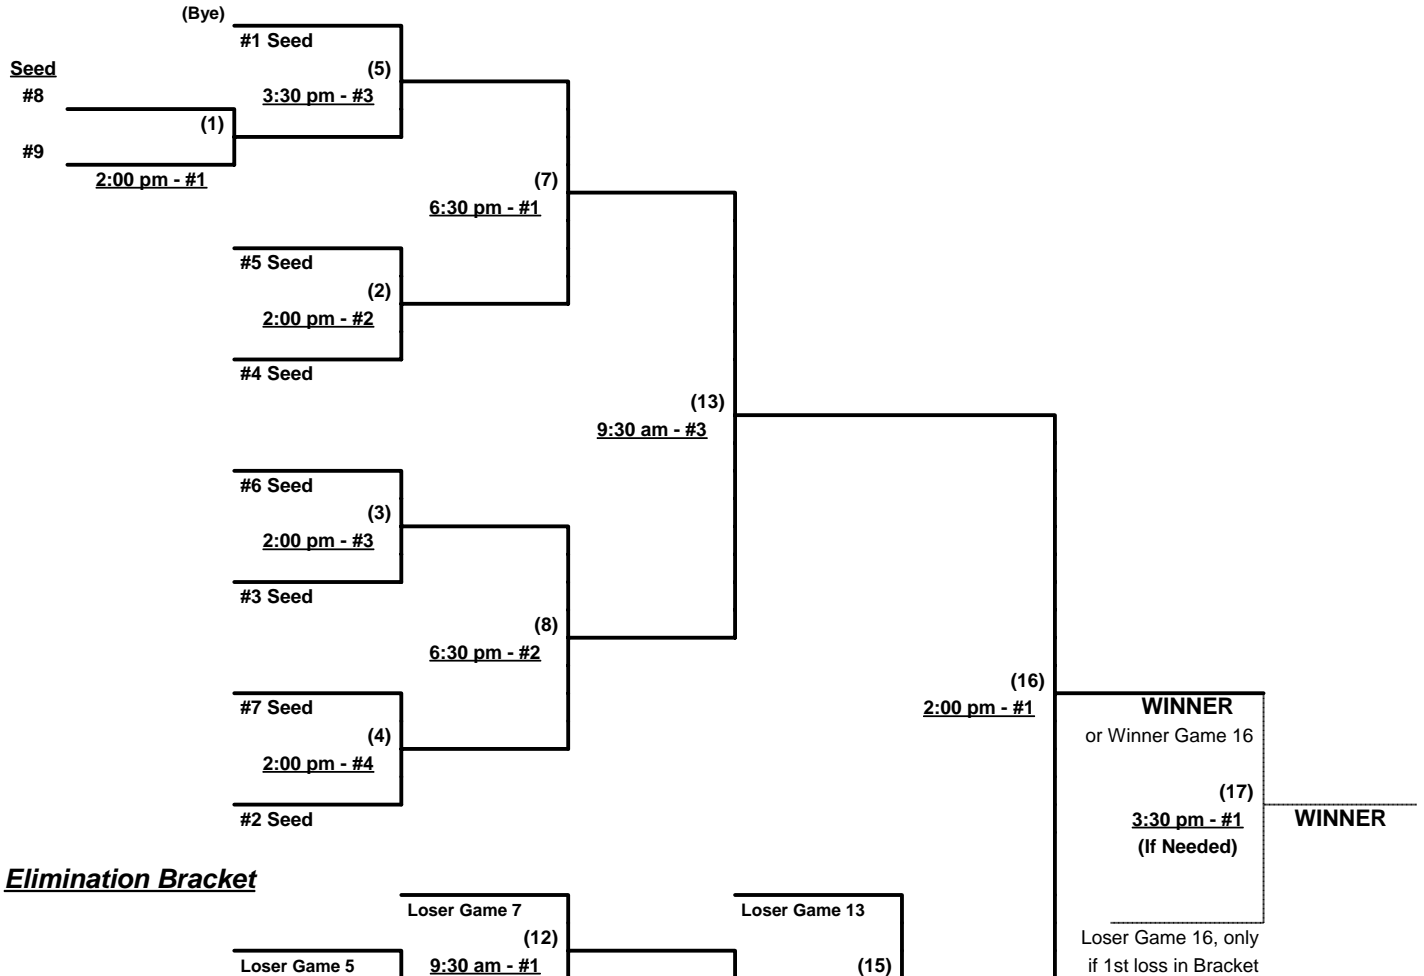

SSUSA Eastern National Championships

Lansing, Michigan

August 13-14, 2005

Rev: 08/04/2005

Men's 50+ Major Division - 9 Teams

<u>Win</u>	<u>Loss</u>		<u>Win</u>	<u>Loss</u>	
		1 Schones Chiropractic (OH)			6 Ohio Silver Legends
		2 Chicago Classics Red (IL)			7 Murphy's Law (VA)
		3 Friedlanders (NJ)			8 Motown Stars (MI) §
		4 Milwaukee Merchants (WI)			9 AMR (OH)
		5 Sweet Construction (NJ)			

Saturday - August 13, 2005 - East Lansing Softball Complex

Time	#	Runs	Team Name	Field	#	Runs	Team Name
8:00 AM	8		Motown Stars (MI) §	1	4		Milwaukee Merchants (WI)
8:00 AM	5		Sweet Construction (NJ)	2	2		Chicago Classics Red (IL)
8:00 AM	3		Friedlanders (NJ)	3	1		Schones Chiropractic (OH)
8:00 AM	7		Murphy's Law (VA)	4	9		AMR (OH)
9:30 AM	6		Ohio Silver Legends	1	8		Motown Stars (MI) §
9:30 AM	1		Schones Chiropractic (OH)	2	5		Sweet Construction (NJ)
9:30 AM	4		Milwaukee Merchants (WI)	3	3		Friedlanders (NJ)
9:30 AM	2		Chicago Classics Red (IL)	4	7		Murphy's Law (VA)
11:00 AM	9		AMR (OH)	1	6		Ohio Silver Legends

Seeding after 11:00 AM game for Major Division Double Elimination Bracket commencing SATURDAY afternoon

Format: Two (2) Round Robin Games to seed Double Elimination Bracket (with Consolation Game)

§ Team #8 awarded 50+ Major+ berth in National Championship Game and Plaque

§ Team #8 GIVES all opponents a five (5) run equalizer in all games

§ If Team #8 wins Double Elimination Bracket, Runner-up is awarded berth in 50+ Major Division National Championship Game

Time Limits - Round Robin - 60 minutes, plus open inning   Bracket - 65 minutes, plus open inning
Championship Game(s) - 7 Innings Full

Home Runs - 3 plus 1-up, Singles

Tie Breakers - Head to head, least runs allowed, run differential, coin toss

Schedule Subject to Change at Discretion of Tournament and Field Directors

SSUSA Eastern National Championships

Lansing, Michigan

August 13-14, 2005

Rev: 08/04/2005

Men's 50+ Major Division - 9 Teams

Championship Bracket