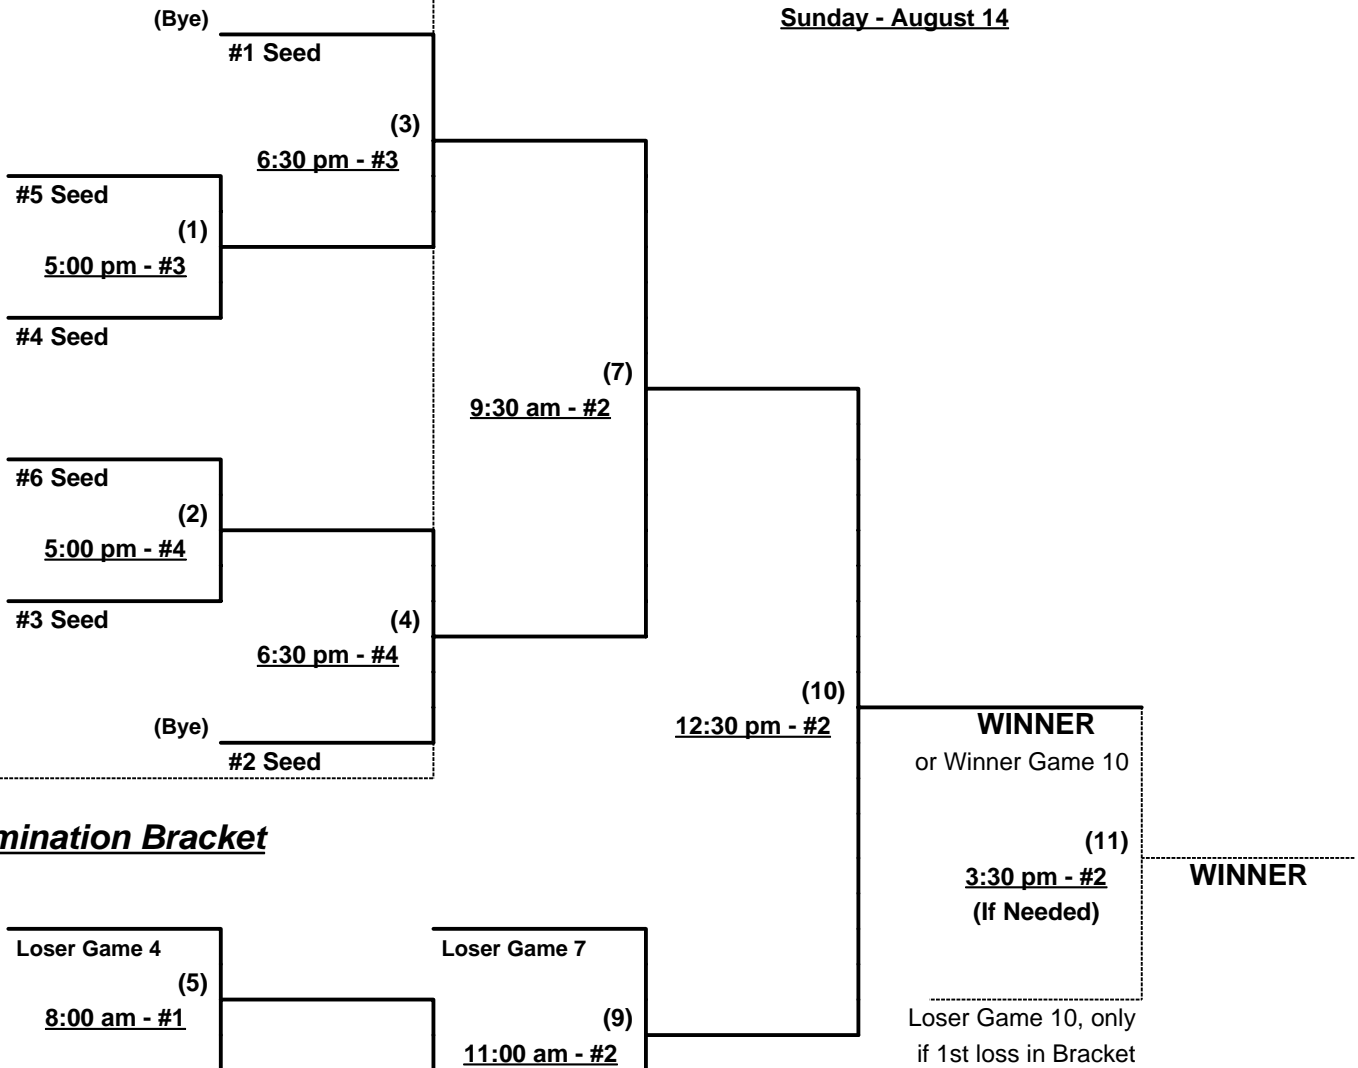

SSUSA Eastern National Championships

Lansing, Michigan

August 13-14, 2005

Rev: 08/02/2005

Men's 60+ AAA Division - 6 Teams

Championship Bracket

Saturday - August 13

All Games at Lake Alliance Softball Complex

Sunday - August 14

Elimination Bracket

SSUSA Eastern National Championships

Lansing, Michigan

August 13-14, 2005

Rev: 08/02/2005

Men's 60+ AA Division - 3 Teams

<u>Win</u>	<u>Loss</u>	
		1 Midwest ATP's (IL)
		2 West Michigan Merchants
		3 Advanced Auto Parts (PA)

Saturday - August 13, 2005 - Lake Alliance Softball Complex

Time	#	Runs	Team Name	Field	#	Runs	Team Name
8:00 AM	1	_____	Midwest ATP's (IL)	1	2	_____	West Michigan Merchants
9:30 AM	2	_____	West Michigan Merchants	1	3	_____	Advanced Auto Parts (PA)
11:00 AM	1	_____	Midwest ATP's (IL)	1	3	_____	Advanced Auto Parts (PA)
12:30 PM	2	_____	West Michigan Merchants	1	1	_____	Midwest ATP's (IL)
2:00 PM	3	_____	Advanced Auto Parts (PA)	1	2	_____	¶ West Michigan Merchants

¶ Game does NOT count in Round Robin Standings for Team #2

Seeding after 2:00 PM game for Double Elimination Brackets commencing SUNDAY morning

Format: Three (3) Round Robin games for all teams on Saturday to seed Double Elimination Bracket
Time Limits - Round Robin: 60 minutes, plus open inning   Brackets: 65 minutes, plus open inning
                                 Championship Game(s): 7 Innings Full
Home Runs - Out
Tie Breakers - Head to head, least runs allowed, run differential, coin toss

Schedule Subject to Change at Discretion of Tournament and Field Directors