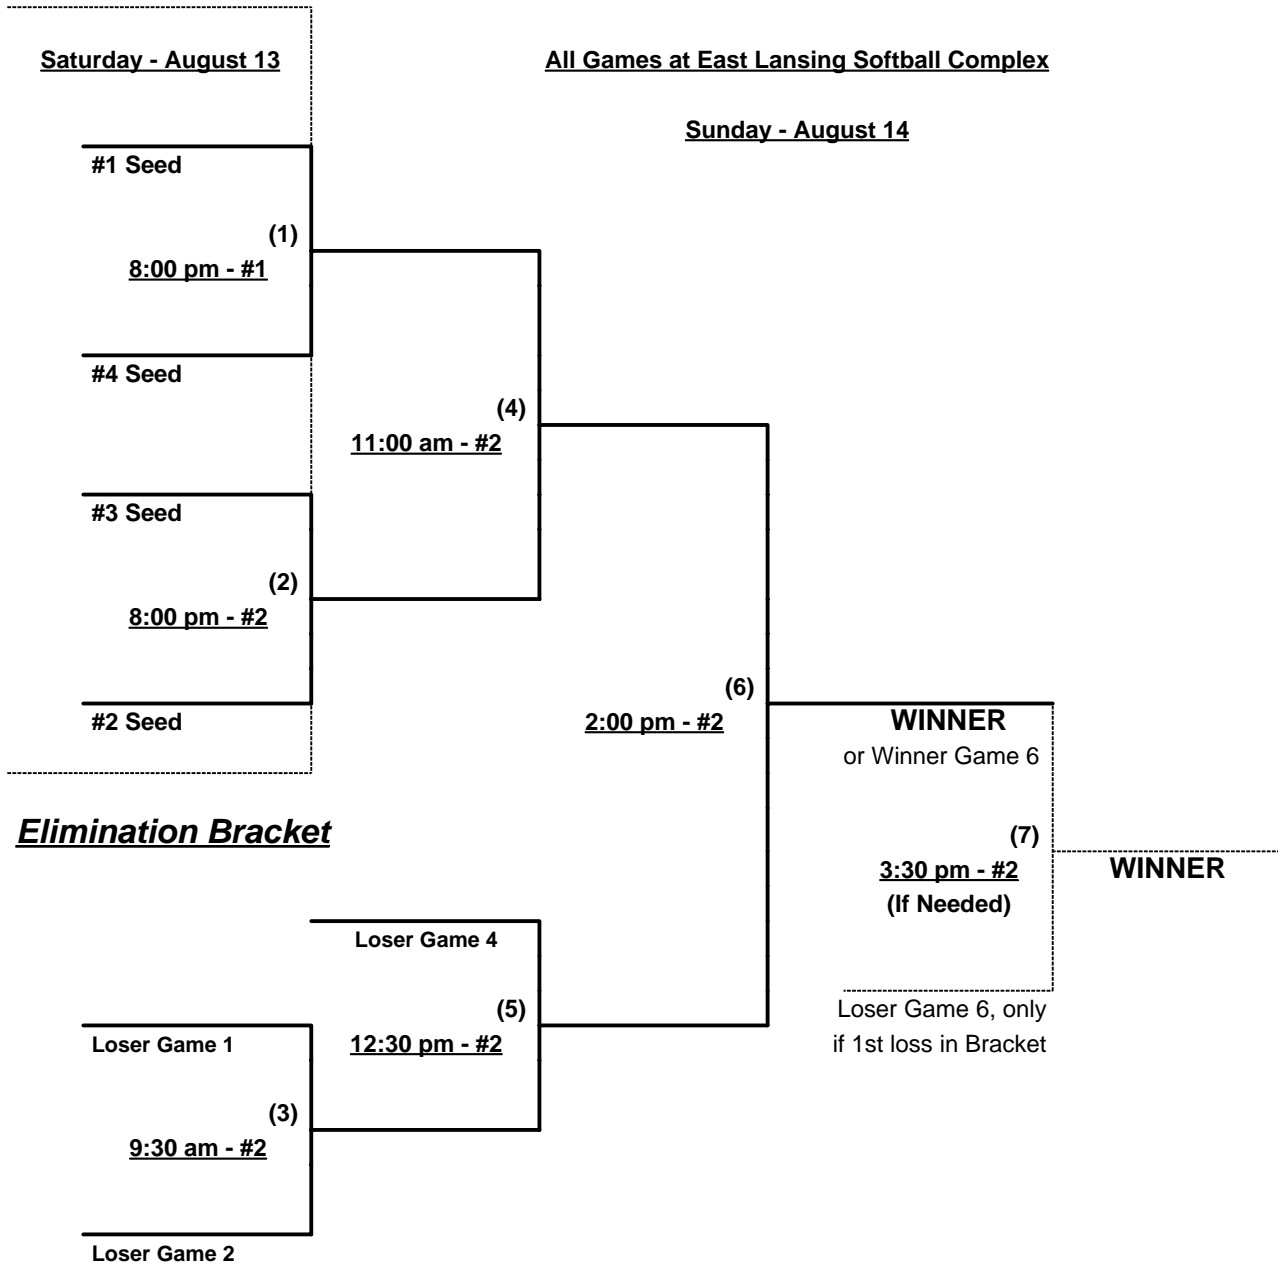

SSUSA Eastern National Championships

Lansing, Michigan

August 13-14, 2005

Rev: 08/04/2005

Men's 50+ AAA Division - 4 Teams

Win	Loss	
		1 Indiana Classics
		2 Chicago Classics Gray (IL)
		3 Kalamazoo Merchants (MI)
		4 Jackson Ortho. Rehab (MI)

Saturday - August 13, 2005 - East Lansing Softball Complex

Time	#	Runs	Team Name	Field	#	Runs	Team Name
12:30 PM	1	_____	Indiana Classics	1	2	_____	Chicago Classics Gray (IL)
12:30 PM	4	_____	Jackson Ortho. Rehab (MI)	2	3	_____	Kalamazoo Merchants (MI)
3:30 PM	2	_____	Chicago Classics Gray (IL)	1	4	_____	Jackson Ortho. Rehab (MI)
3:30 PM	3	_____	Kalamazoo Merchants (MI)	2	1	_____	Indiana Classics
5:00 PM	3	_____	Kalamazoo Merchants (MI)	1	2	_____	Chicago Classics Gray (IL)
5:00 PM	1	_____	Indiana Classics	2	4	_____	Jackson Ortho. Rehab (MI)

Seeding after 5:00 PM games for Double Elimination Bracket commencing SATURDAY evening

1. **Format:** Three (3) Round Robin Games to seed Double Elimination Bracket
2. Time Limits - Round Robin: 60 minutes, plus open inning   Brackets: 65 minutes, plus open inning
                                            Championship Game(s): 7 Innings Full, no time limit
3. Home Runs - 1 plus 1-up, Singles
4. Tie Breakers - Head to head, least runs allowed, run differential, coin toss

Schedule Subject to Change at Discretion of Tournament and Field Directors

SSUSA Eastern National Championships

Lansing, Michigan

August 13-14, 2005

Rev: 08/04/2005

Men's 50+ AAA Division - 4 Teams

Championship Bracket