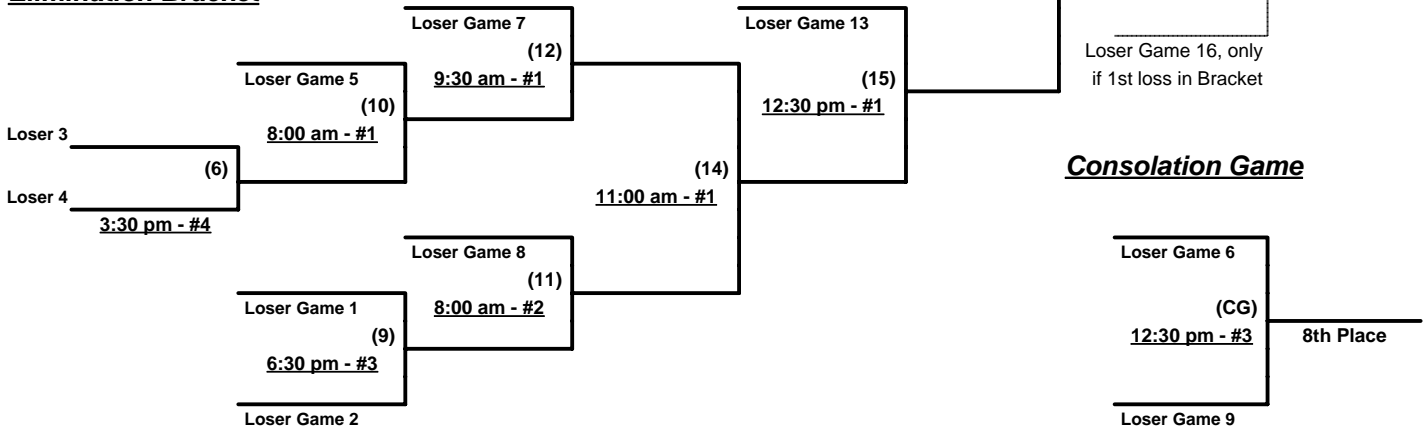

Lansing, Michigan

August 13-14, 2005

Rev: 08/04/2005

Men's 50+ Major Division - 9 Teams

Championship Bracket

Elimination Bracket

SSUSA Eastern National Championships

Lansing, Michigan