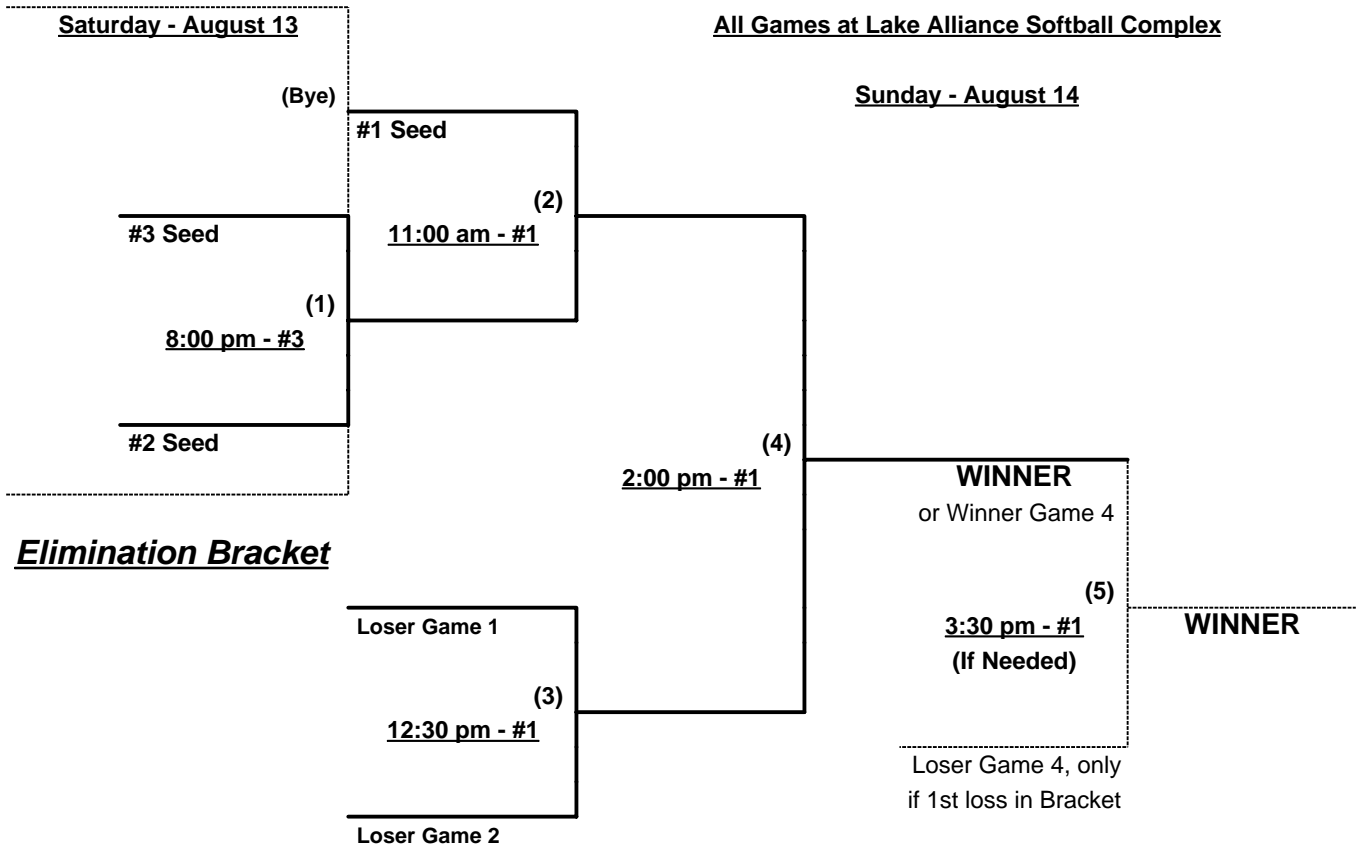

SSUSA Eastern National Championships

Lansing, Michigan

August 13-14, 2005

Rev: 08/02/2005

Men's 55+ AA Division - 3 Teams

Championship Bracket

SSUSA Eastern National Championships

Lansing, Michigan

August 13-14, 2005

Rev: 08/02/2005

Men's 60+ AAA Division - 6 Teams

<u>Win</u>	<u>Loss</u>			<u>Win</u>	<u>Loss</u>
		1	Chicago Classics White (IL)		4
		2	Chicago Classics Blue (IL)		5
		3	Columbus Country Bin (OH)		6
					4 Michigan Merchants
					5 Indy Classics (IN)
					6 ETFC (OH)

Saturday - August 13, 2005 - Lake Alliance Softball Complex

Time	#	Runs	Team Name	Field	#	Runs	Team Name
8:00 AM	2	_____	Chicago Classics Blue (IL)	2	5	_____	Indy Classics (IN)
8:00 AM	3	_____	Columbus Country Bin (OH)	3	4	_____	Michigan Merchants
8:00 AM	6	_____	ETFC (OH)	4	1	_____	Chicago Classics White (IL)
9:30 AM	4	_____	Michigan Merchants	2	2	_____	Chicago Classics Blue (IL)
9:30 AM	5	_____	Indy Classics (IN)	3	1	_____	Chicago Classics White (IL)
9:30 AM	3	_____	Columbus Country Bin (OH)	4	6	_____	ETFC (OH)
11:00 AM	1	_____	Chicago Classics White (IL)	3	4	_____	Michigan Merchants
11:00 AM	6	_____	ETFC (OH)	4	5	_____	Indy Classics (IN)
12:30 PM	2	_____	Chicago Classics Blue (IL)	4	3	_____	Columbus Country Bin (OH)

Seeding after 12:30 PM game for Double Elimination Brackets commencing SATURDAY evening

Format: Three (3) Round Robin games for all teams on Saturday to seed Double Elimination Bracket
Time Limits - Round Robin: 60 minutes, plus open inning   Brackets: 65 minutes, plus open inning
                                 Championship Game(s): 7 Innings Full
Home Runs - 1 plus 1-up, Singles
Tie Breakers - Head to head, least runs allowed, run differential, coin toss

Schedule Subject to Change at Discretion of Tournament and Field Directors