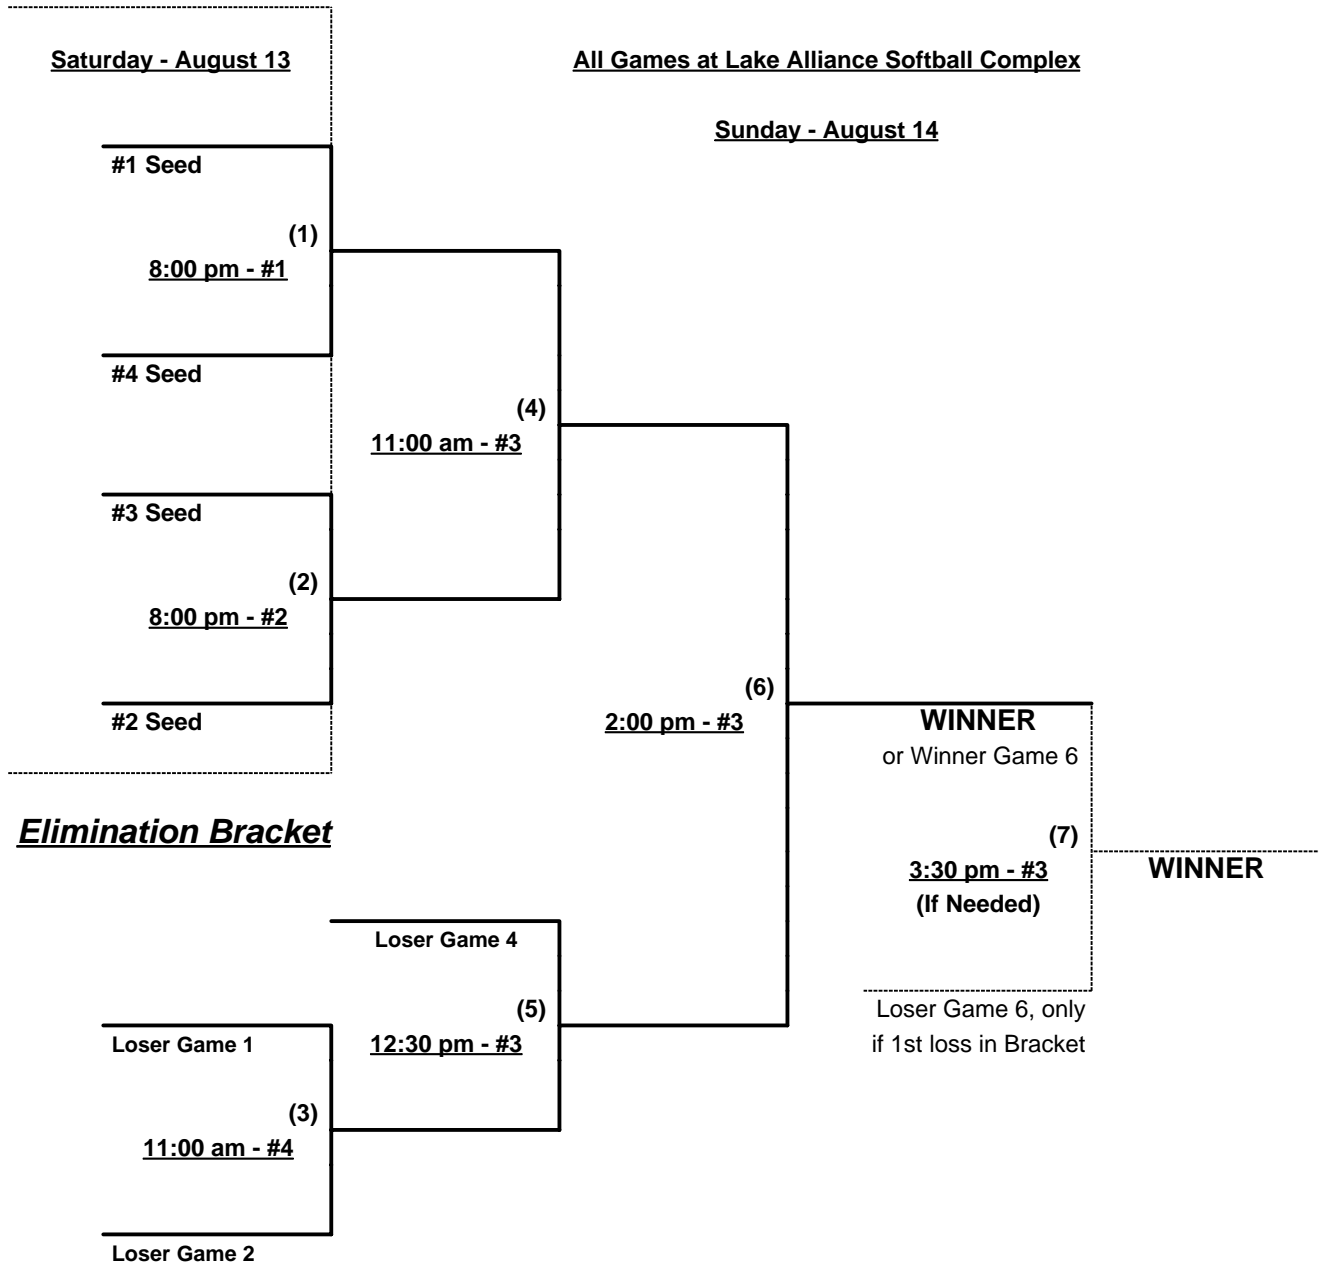

SSUSA Eastern National Championships

Lansing, Michigan

August 13-14, 2005

Rev: 08/02/2005

Men's 55/60+ Platinum Division - 4 Teams

<u>Win</u>	<u>Loss</u>			<u>Win</u>	<u>Loss</u>
		1	R.L. Bondy (MI)		
		2	HMR 55's (PA)		3
					4
					Rochester Legends (NY)
					Team Naples (FL)

Saturday - August 13, 2005 - Lake Alliance Softball Complex

Time	#	Runs	Team Name	Field	#	Runs	Team Name
2:00 PM	1	_____	R.L. Bondy (MI)	4	2	_____	HMR 55's (PA)
3:30 PM	3	_____	Rochester Legends (NY)	1	1	_____	R.L. Bondy (MI)
3:30 PM	2	_____	HMR 55's (PA)	4	4	_____	Team Naples (FL)
5:00 PM	4	_____	Team Naples (FL)	1	3	_____	Rochester Legends (NY)
6:30 PM	3	_____	Rochester Legends (NY)	1	2	_____	HMR 55's (PA)
6:30 PM	1	_____	R.L. Bondy (MI)	2	4	_____	Team Naples (FL)

Seeding to Double Elimination Bracket for Teams #1-3 beginning SATURDAY evening

Format:	Three (3) Round Robin Games to seed Double Elimination Bracket Team #1 awarded 55+ Major+ berth in Nat'l Championship Game Team #2 awarded 55+ Major berth in Nat'l Championship Game Team #3 awarded 60+ Major+ berth in Nat'l Championship Game Team #4 awarded 60+ Major berth in Nat'l Championship Game Time Limits - Round Robin - 60 minutes, plus open inning Championship Game(s) - 7 Innings Full, no time limit Home Runs - 3 plus 1-up, Singles Tie Breakers - Head to head, least runs allowed, run differential, coin toss	<u>Equalizers</u> GIVES 5 runs to all GIVES 5 runs to Team #4 GIVES 5 runs to Team #4 RECEIVES 5 runs from all

Schedule Subject to Change at Discretion of Tournament and Field Directors

SSUSA Eastern National Championships

Lansing, Michigan

August 13-14, 2005

Rev: 08/02/2005

Men's 55/60+ Platinum Division - 4 Teams

Championship Bracket