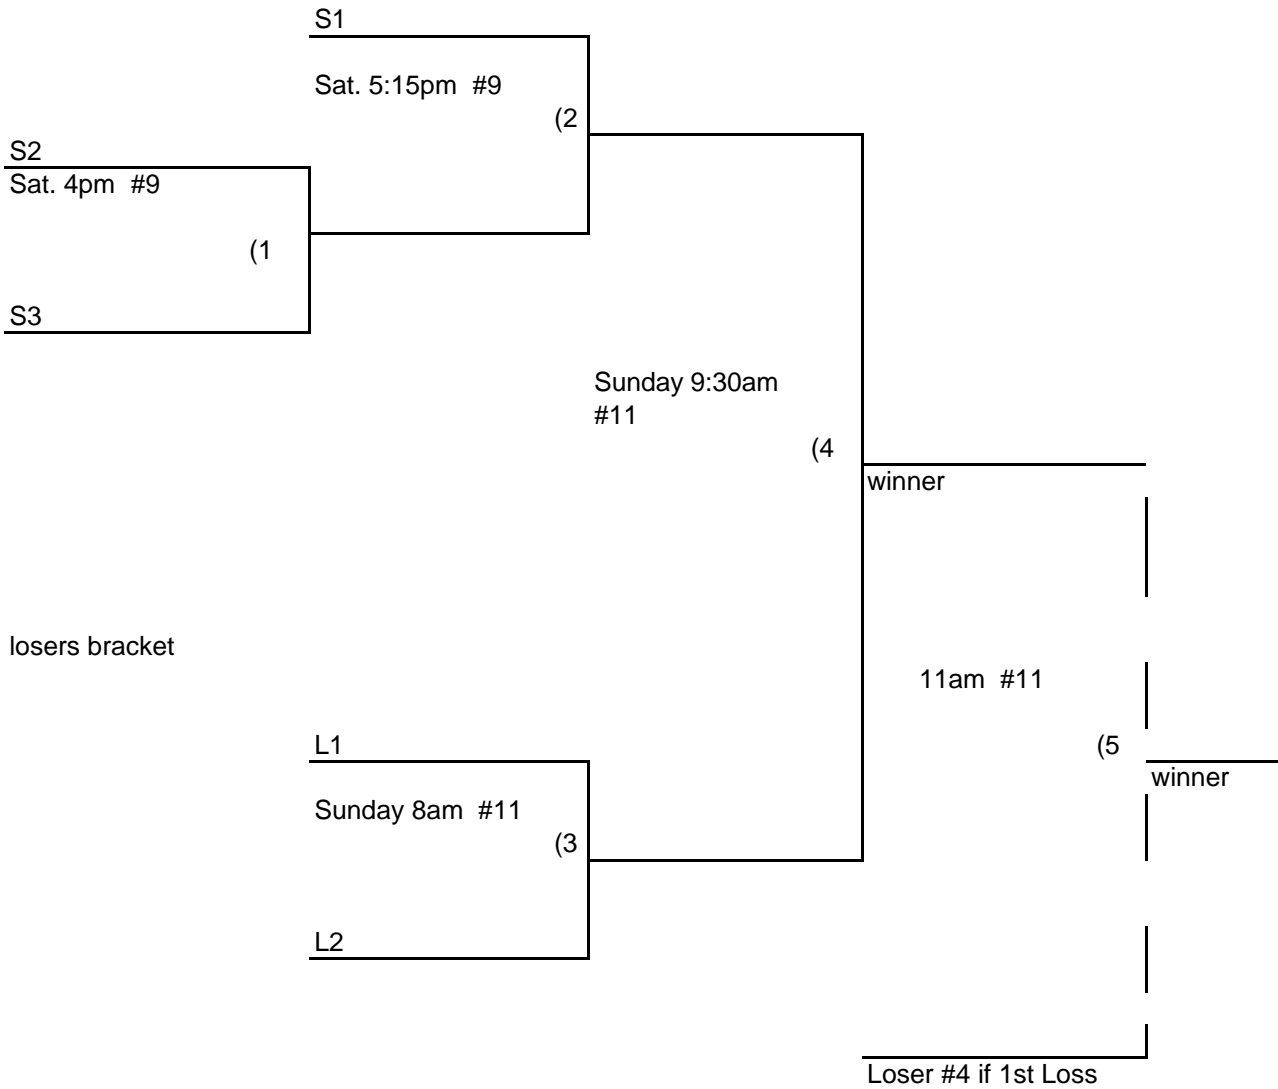

ISA SENIORS WORLD
GALLATIN, TN

55 MAJOR+ DIVISION

3 Team

S = SEED
L = LOSER

winners bracket