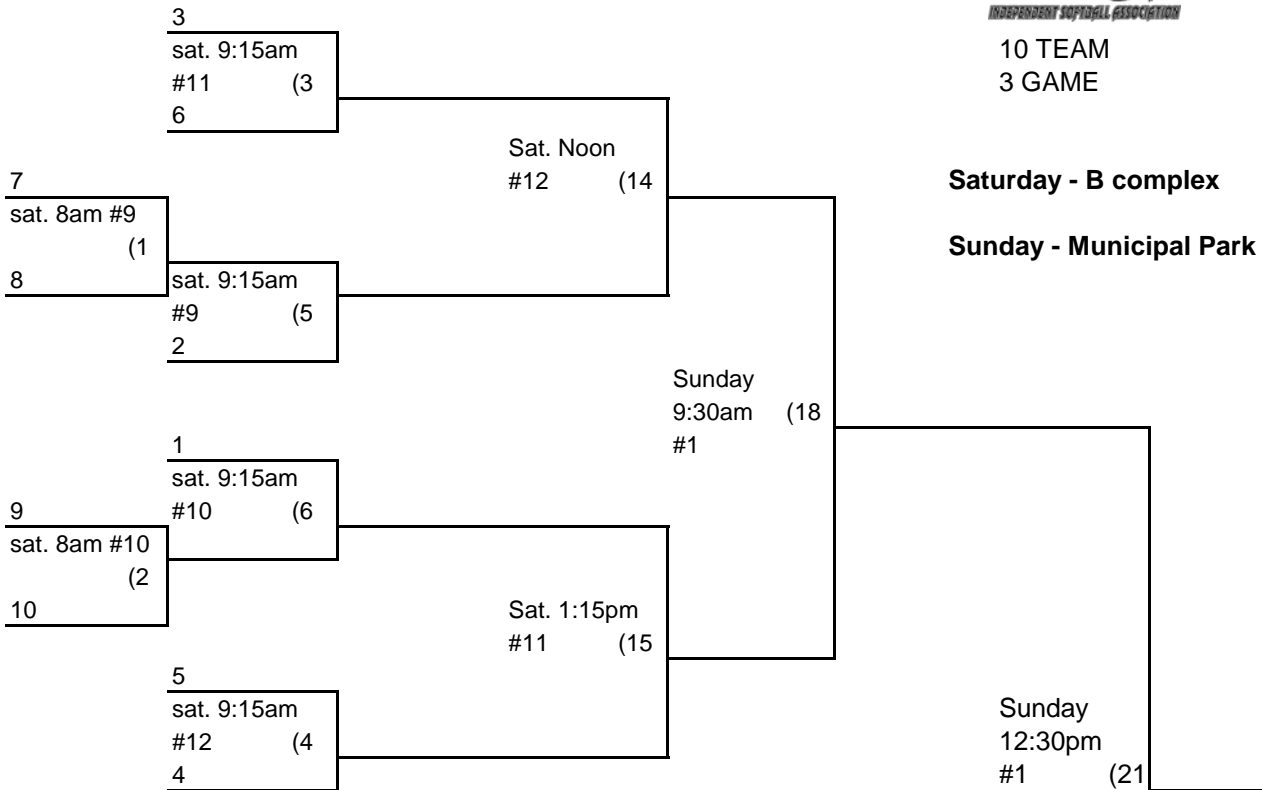

**Time Limits** = 60 min. + 1 inning in seed games - 65 min. + 1 inning in bracket games

Championship games are 7 innings

**Tie Breakers:** Least Runs Allowed. Run Differential, Coin Toss

**Schedule Subject to change at Discretion of tournament and Field Directors**

# ISA SENIOR WORLD 50AAA DIVISION

10 TEAM  
3 GAME

winners bracket

losers bracket