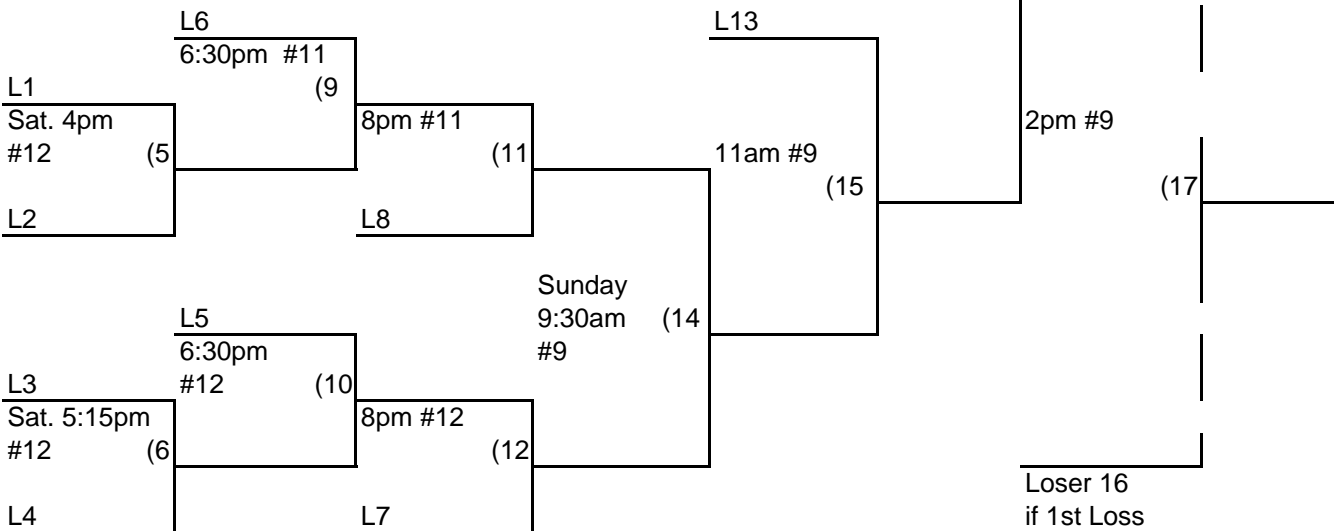

**Tie Breakers:** Least runs allowed - Run Differential - coin flip

Schedule subject to change at discretion of tournament and field director

ISA WORLD  
GALLATIN, TN

50 MAJOR DIVISION

winners bracket

losers bracket

ISA SENIORS WORLD  
GALLATIN, TN

55 MAJOR+ DIVISION

3 Team

S = SEED  
L = LOSER

winners bracket

ISA SENIORS WORLD  
 GALLATIN, TN  
 JULY31 - AUG. 2, 2009