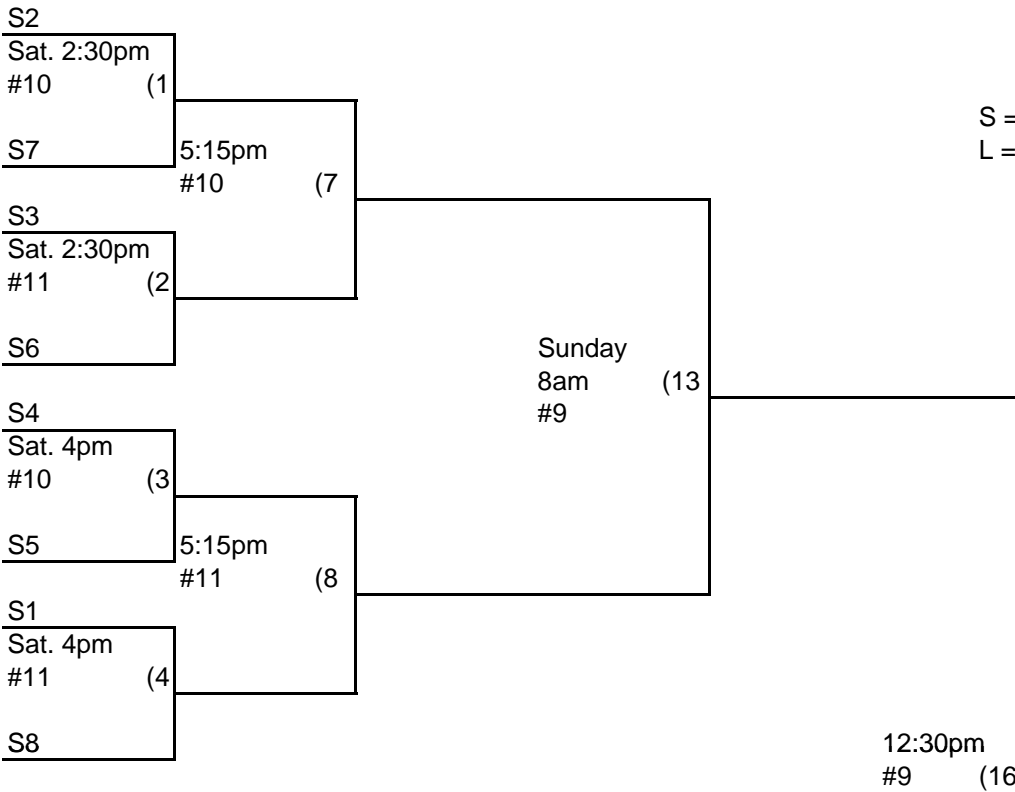

**Tie Breakers:** Least runs allowed - Run Differential - coin flip

Schedule subject to change at discretion of tournament and field director

ISA WORLD  
GALLATIN, TN

50 MAJOR DIVISION

winners bracket

losers bracket

ISA SENIORS WORLD  
GALLATIN, TN

55 MAJOR+ DIVISION

3 Team

S = SEED  
L = LOSER

winners bracket

ISA SENIORS WORLD  
 GALLATIN, TN  
 JULY31 - AUG. 2, 2009