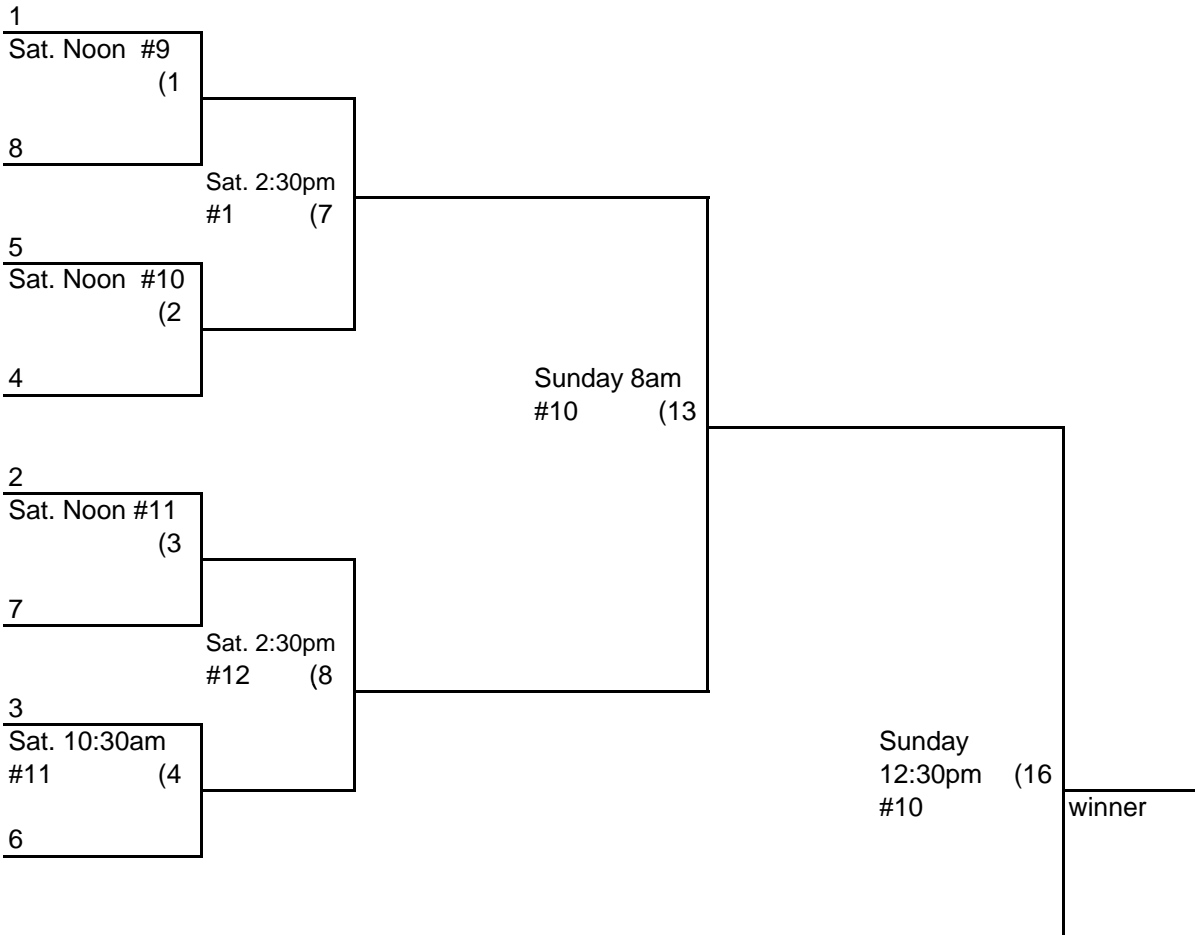

FRIDAY - 7-31 - 09 - B COMPLEX

2 games are at C complex - 1pm & 5pm - #10

<u>TIME</u>	<u>RUNS</u>	<u>TEAM #</u>	<u>RUNS</u>	<u>DIA. #</u>
1pm	_____	3 vs 5	_____	#10 - c complex
2:15pm	_____	1 vs 8	_____	#7
2:15pm	_____	6 vs 11	_____	#8
3:30pm	_____	4 vs 10	_____	#5
3:30pm	_____	2 vs 6	_____	#6
3:30pm	_____	9 vs 3	_____	#7
3:30pm	_____	5 vs 11	_____	#8
5pm	_____	7 vs 10	_____	#7
5pm	_____	8 vs 9	_____	#8
5pm	_____	4 vs 1	_____	#10 - c complex
5pm	_____	11 vs 2	_____	#6

Schedule Subject to change at Discretion of tournament and Field Directors

ISA WORLD
GALLATIN, TN

55 AAA

winners bracket

8 Team
3 game

losers bracket

ISA SENIORS WORLD
GALLATIN, TN

55 AA DIVISION

3 Team

winners bracket