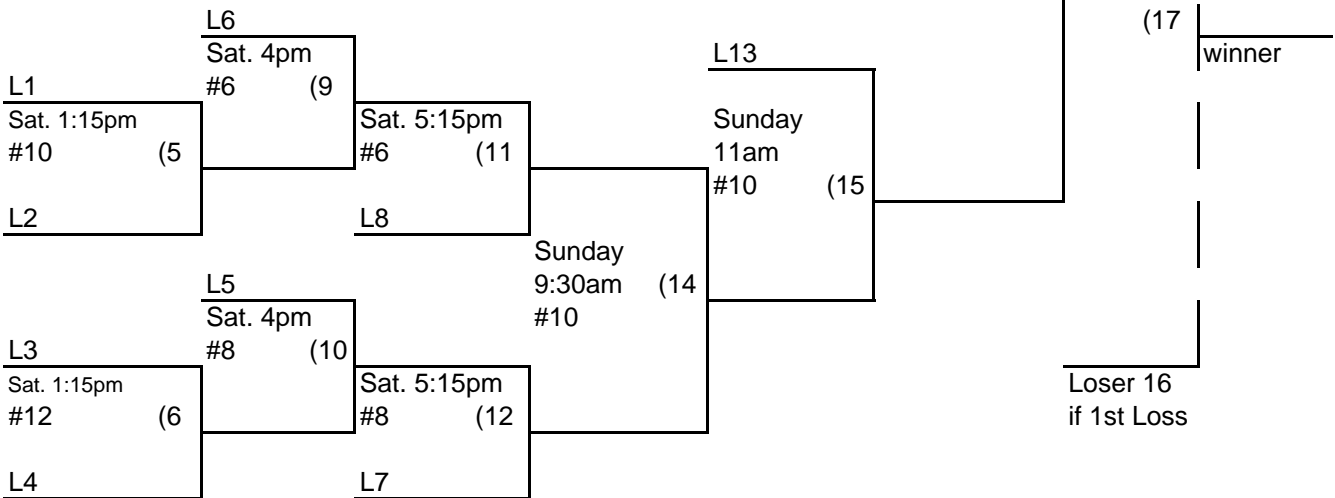

FRIDAY - 7-31 - 09 - B COMPLEX

2 games are at C complex - 1pm & 5pm - #10

<u>TIME</u>	<u>RUNS</u>	<u>TEAM #</u>	<u>RUNS</u>	<u>DIA. #</u>
1pm	_____	3 vs 5	_____	#10 - c complex
2:15pm	_____	1 vs 8	_____	#7
2:15pm	_____	6 vs 11	_____	#8
3:30pm	_____	4 vs 10	_____	#5
3:30pm	_____	2 vs 6	_____	#6
3:30pm	_____	9 vs 3	_____	#7
3:30pm	_____	5 vs 11	_____	#8
5pm	_____	7 vs 10	_____	#7
5pm	_____	8 vs 9	_____	#8
5pm	_____	4 vs 1	_____	#10 - c complex
5pm	_____	11 vs 2	_____	#6

Schedule Subject to change at Discretion of tournament and Field Directors

ISA WORLD
GALLATIN, TN

55 AAA

winners bracket

8 Team
3 game

losers bracket

ISA SENIORS WORLD
GALLATIN, TN

55 AA DIVISION

3 Team

winners bracket