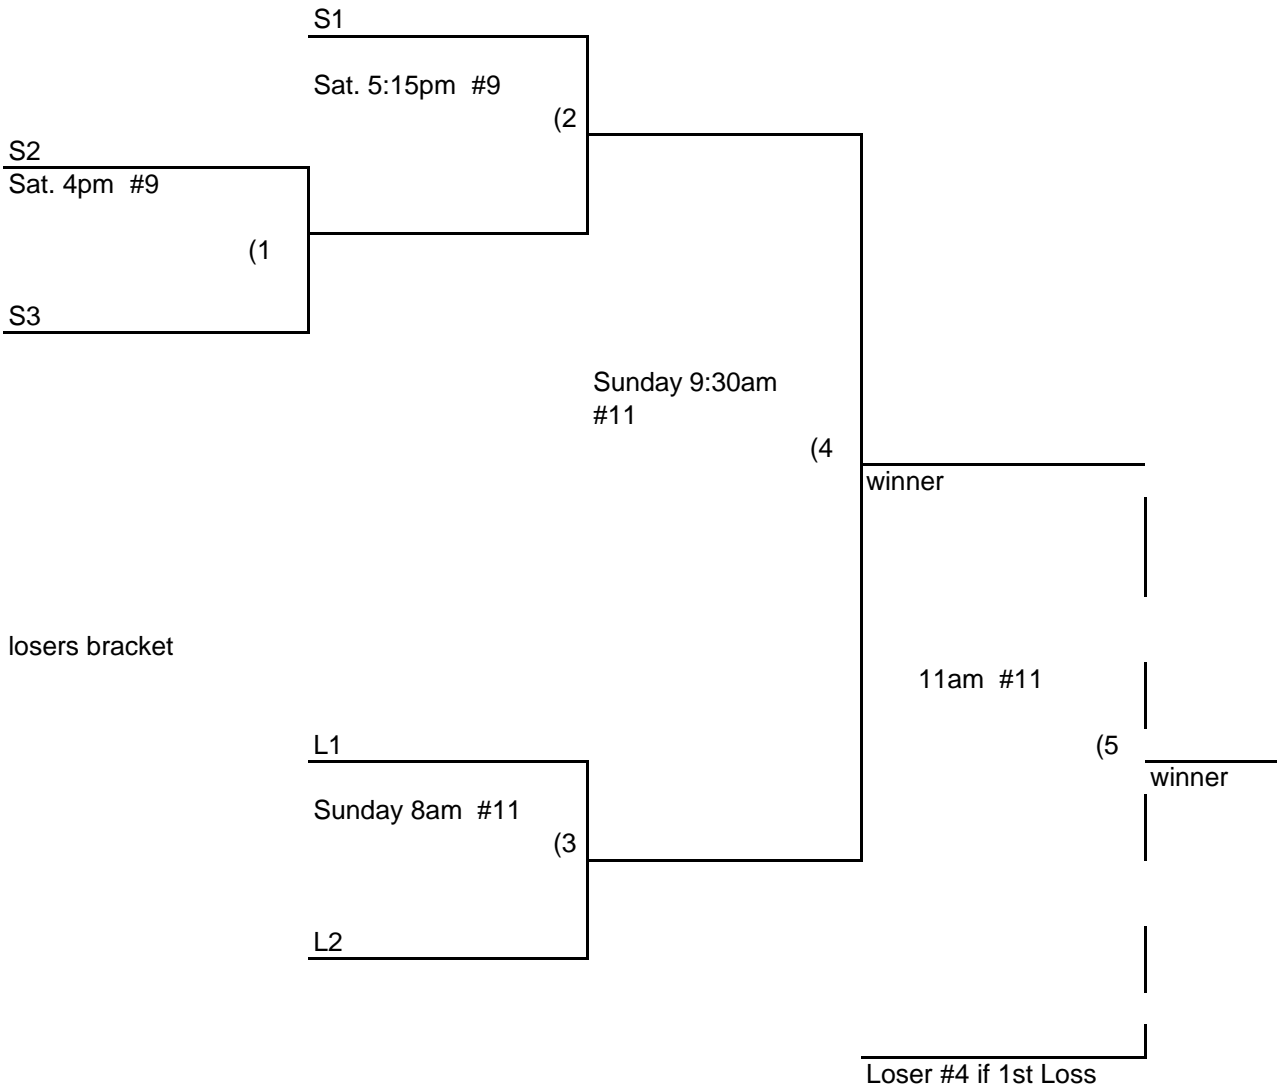

ISA SENIORS WORLD
GALLATIN, TN

55 MAJOR+ DIVISION

3 Team

S = SEED
L = LOSER

winners bracket