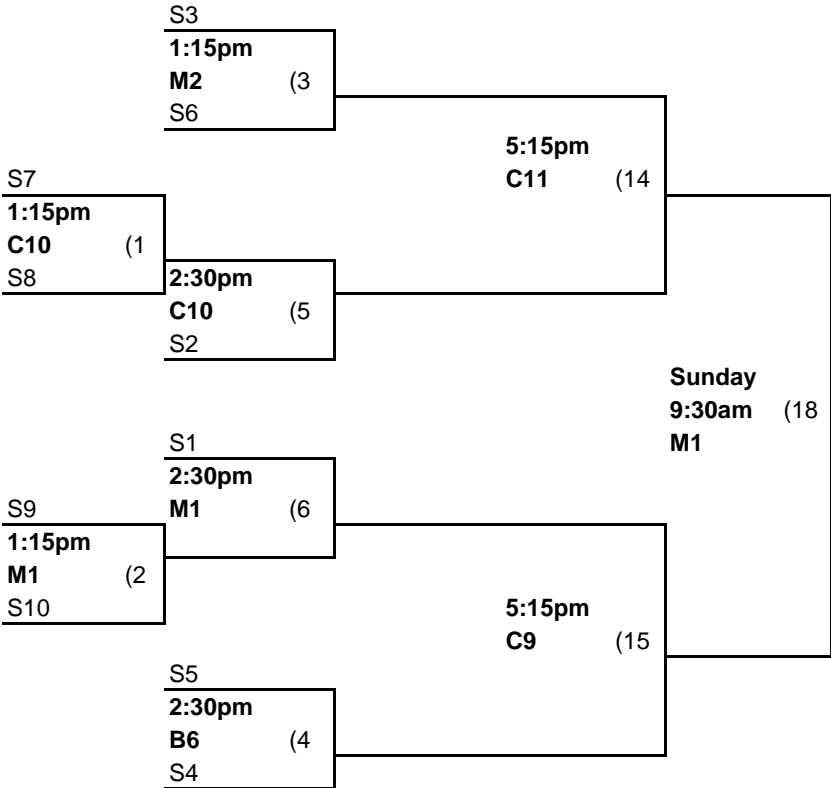

Run Rule = In bracket games only we will use a 20 run rule after 5 innings

Time Limits = 60 min. + 1 inning in seed games - 65 min. + 1 inning in bracket games

Championship games are 7 innings

Tie Breakers: Least Runs Allowed. Run Differential, Coin Toss

Schedule Subject to change at Discretion of tournament and Field Directors

Any changes made will be handed out at the Managers meeting on Thursday Night.

ISA SENIOR WORLD 50 AAA DIVISION

Winners Bracket

10 TEAM
3 GAME