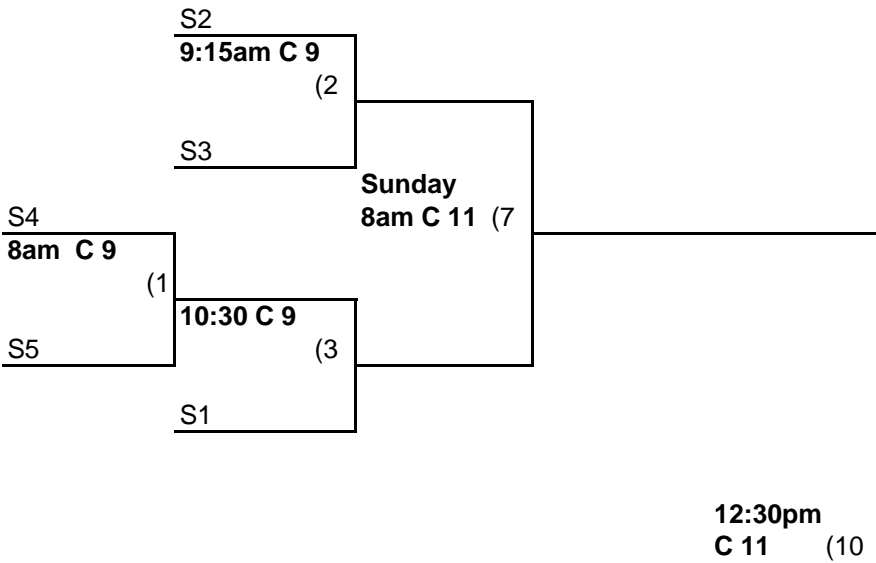

ISA WORLD
GALLATIN, TN
50 MAJOR DIVISION
All Games at 'C' complex

Winners Bracket