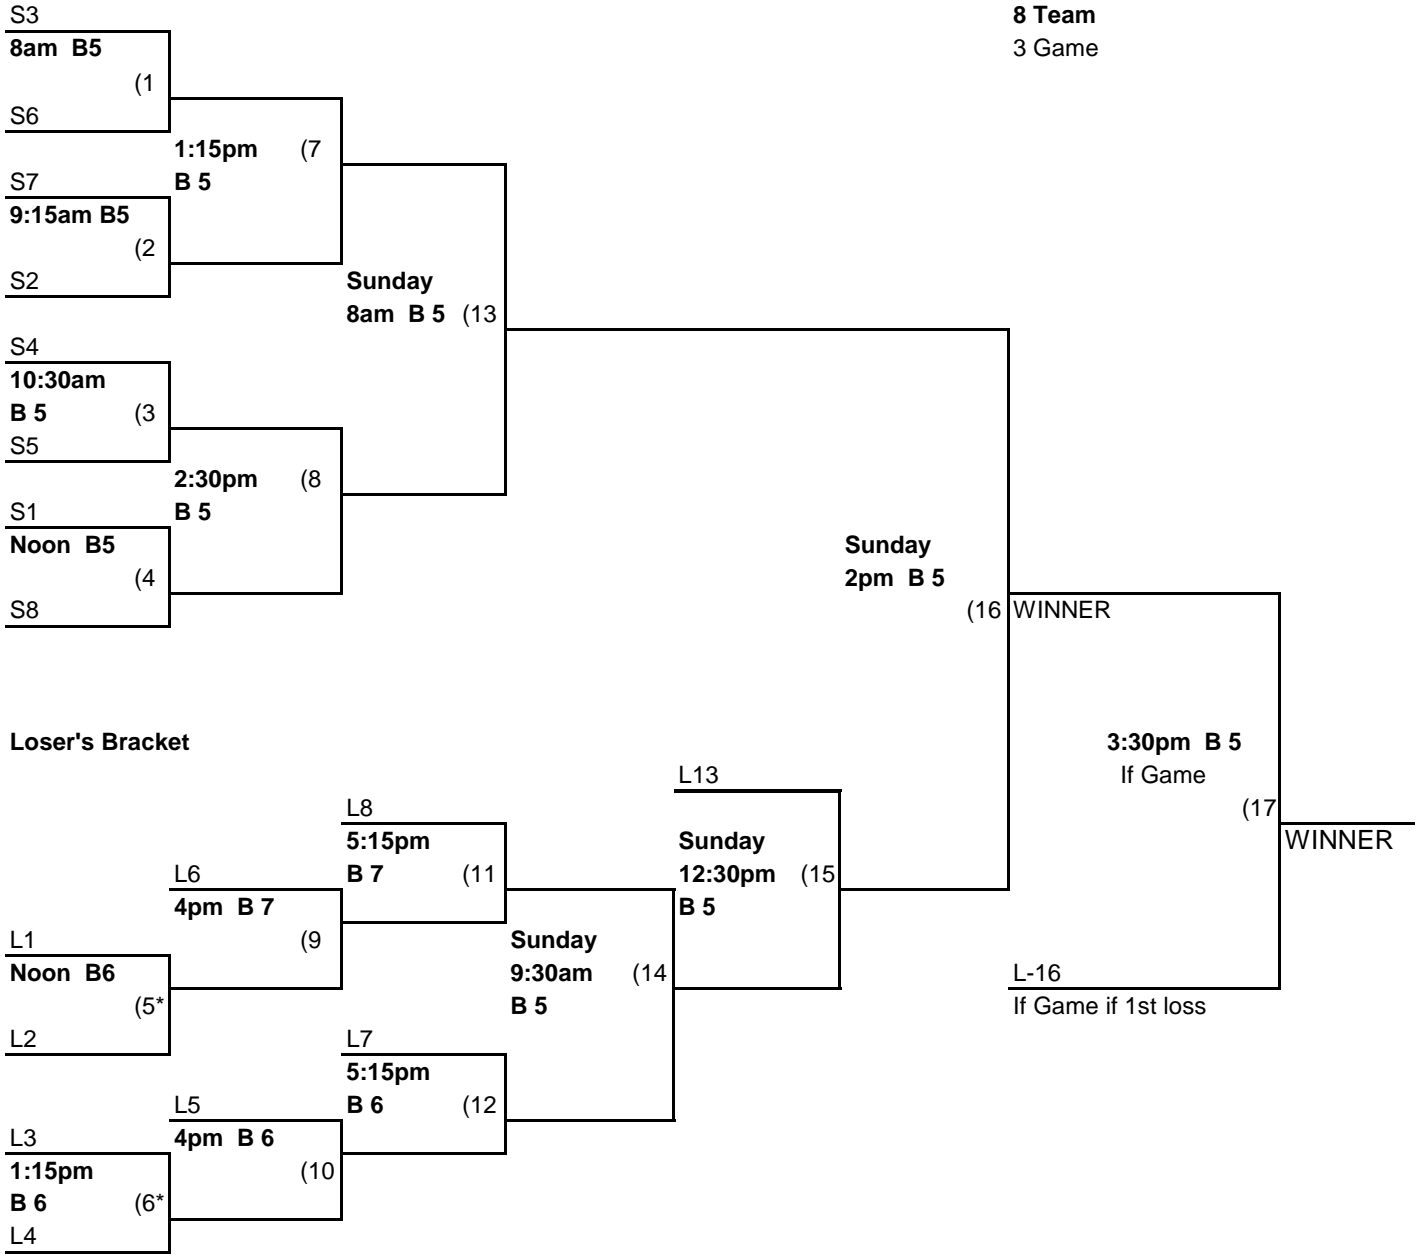

**ISA SENIORS WORLD
GALLATIN, TN
JULY 30 - AUG. 1, 2010
Winners Bracket**

8 Team
3 Game