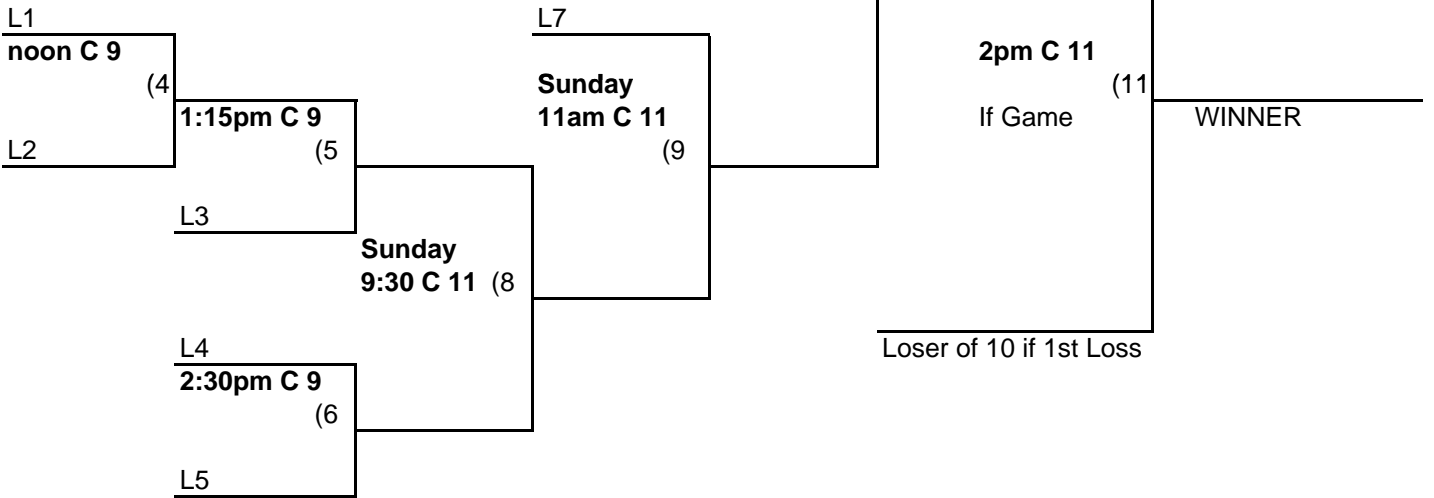

Losers' Bracket