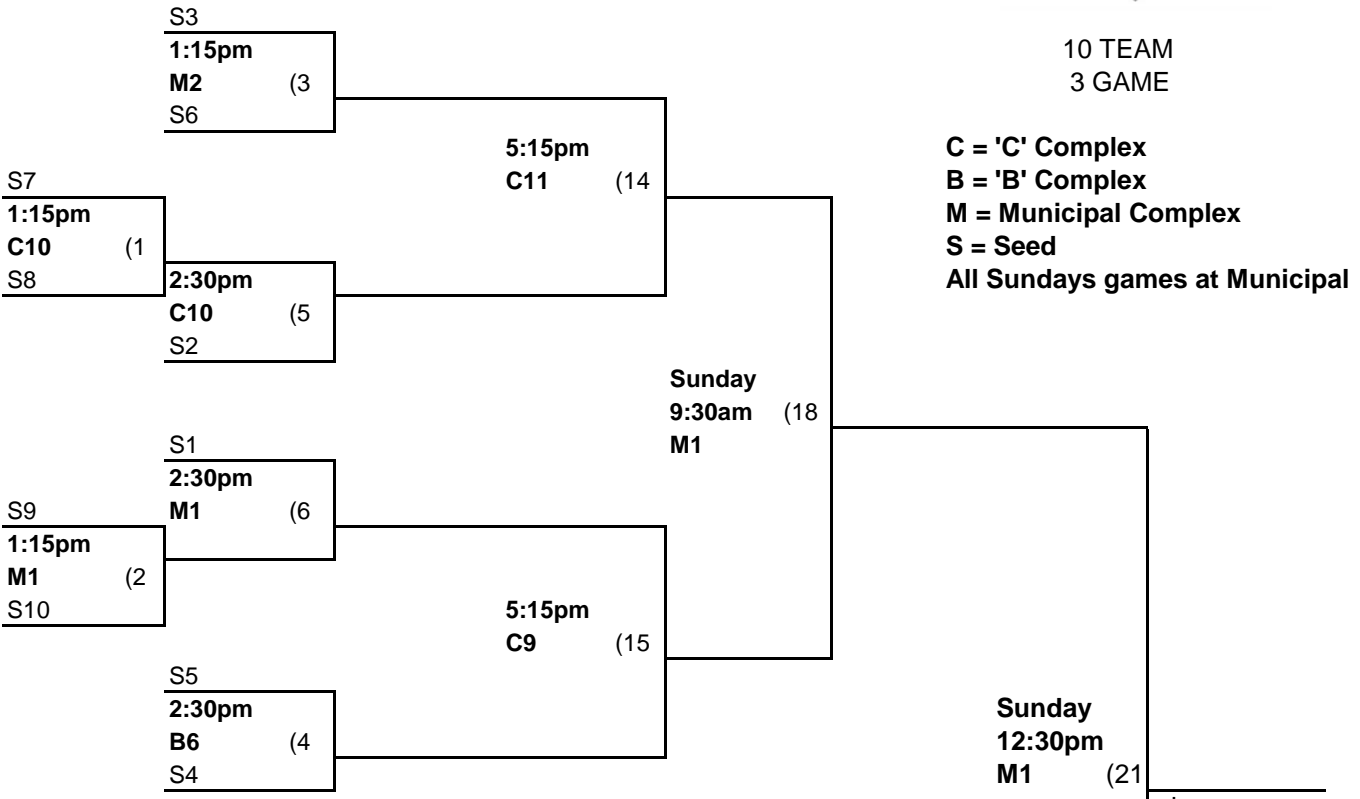

ISA SENIOR WORLD 50 AAA DIVISION

Winners Bracket