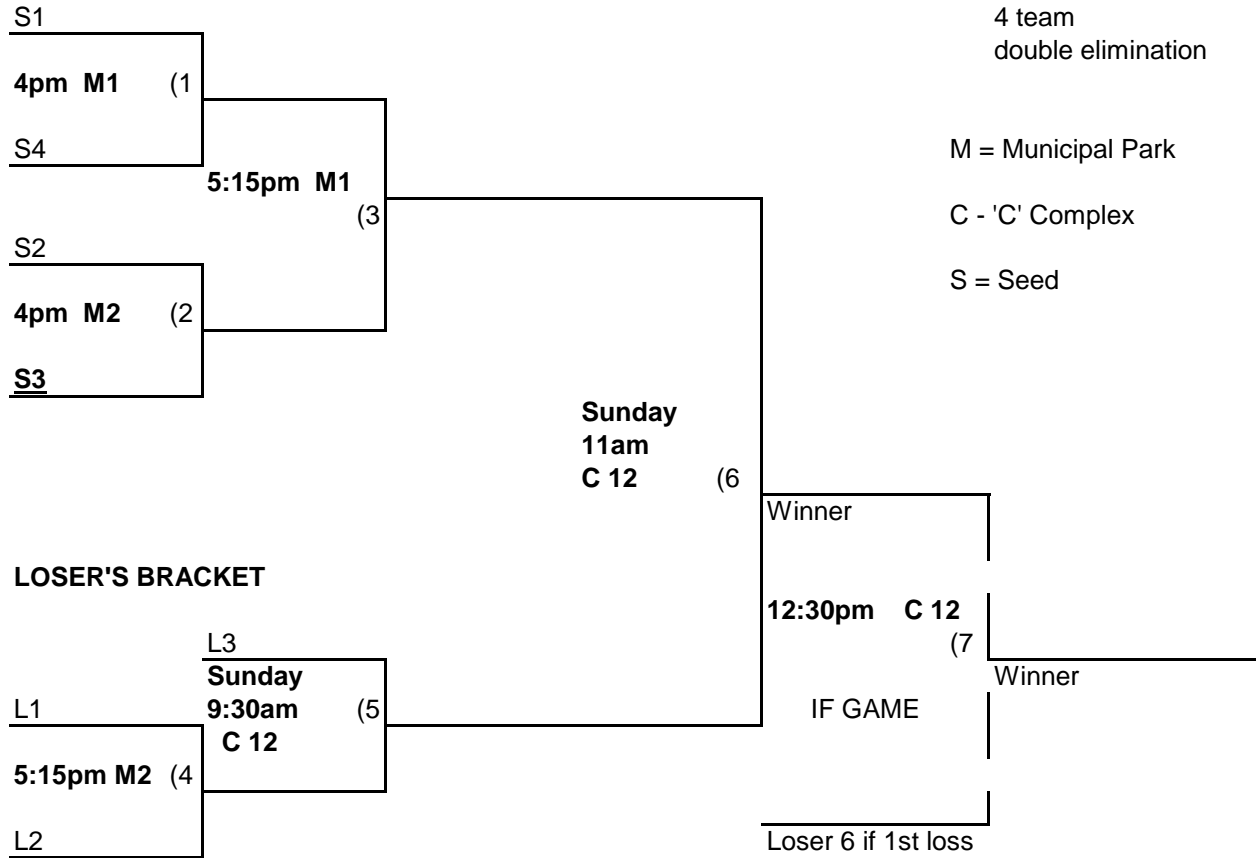

55 AA Bracket

WINNER'S BRACKET

Saturday games at Municipal Park

Sundays games at 'C' Complex - Triple Creek Park

4 team
double elimination

M = Municipal Park

C - 'C' Complex

S = Seed