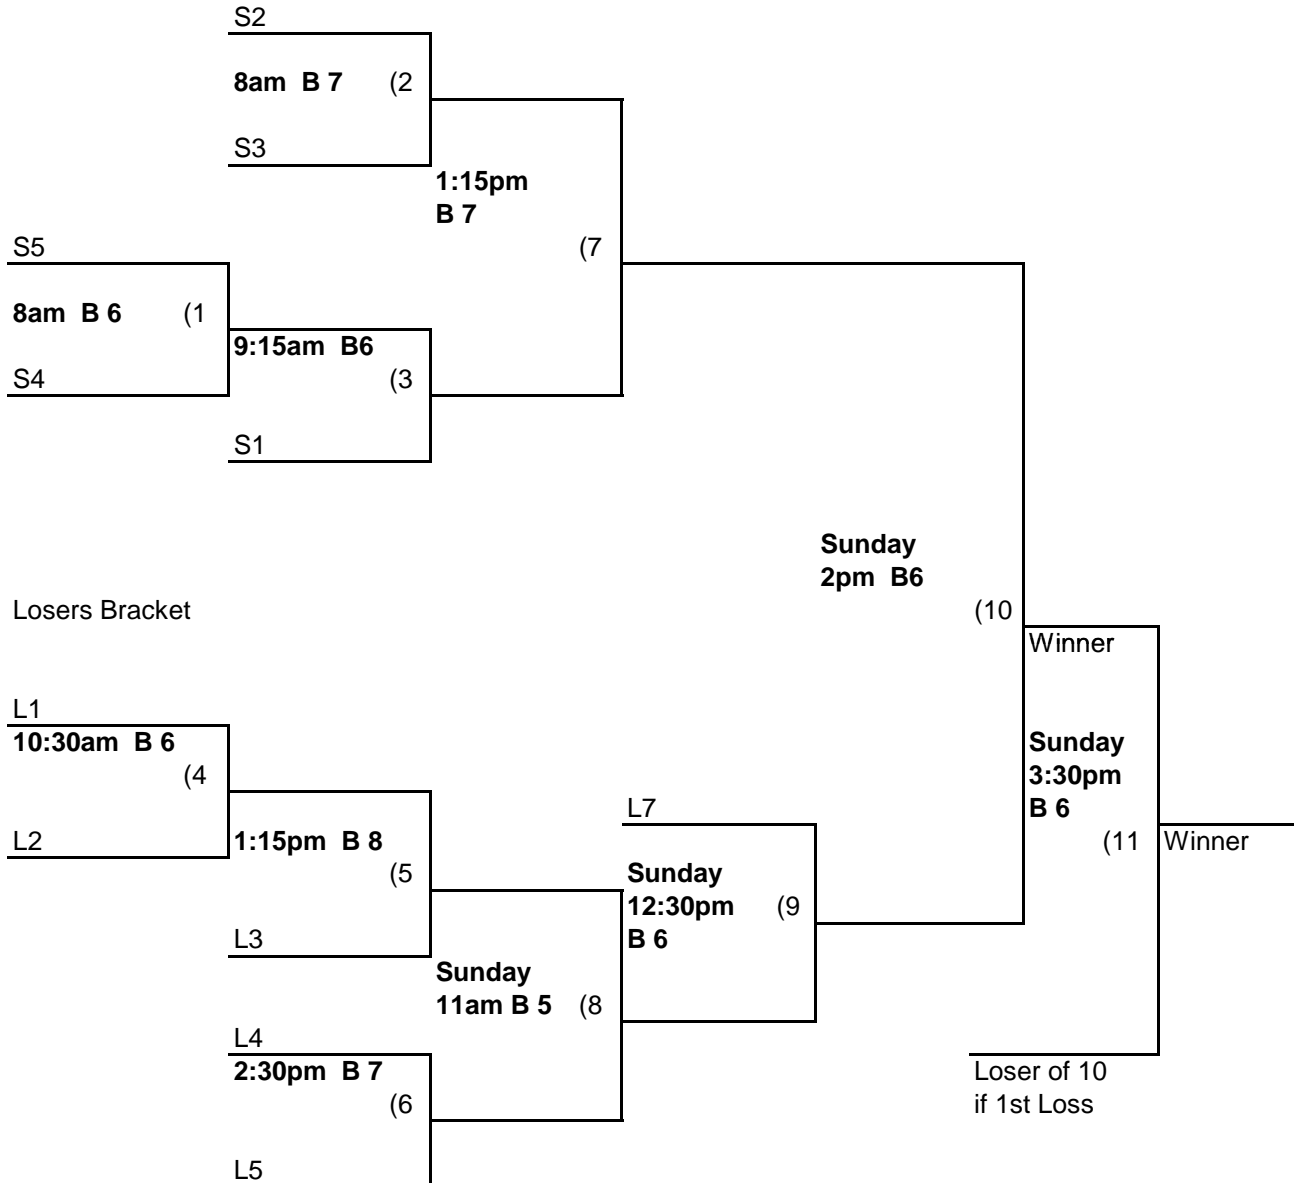

60 AAA Division

5 TEAM
 3 GAME

Winners Bracket

ISA SENIORS WORLD
 GALLATIN, TN
 JULY 30 - AUG. 1, 2010

60 AA DIVISION

	<u>WON</u>	<u>LOSS</u>
1. Memphis Veterans	_____	_____
2. Indiana Legends	_____	_____
3. Dayton Legends 60's	_____	_____