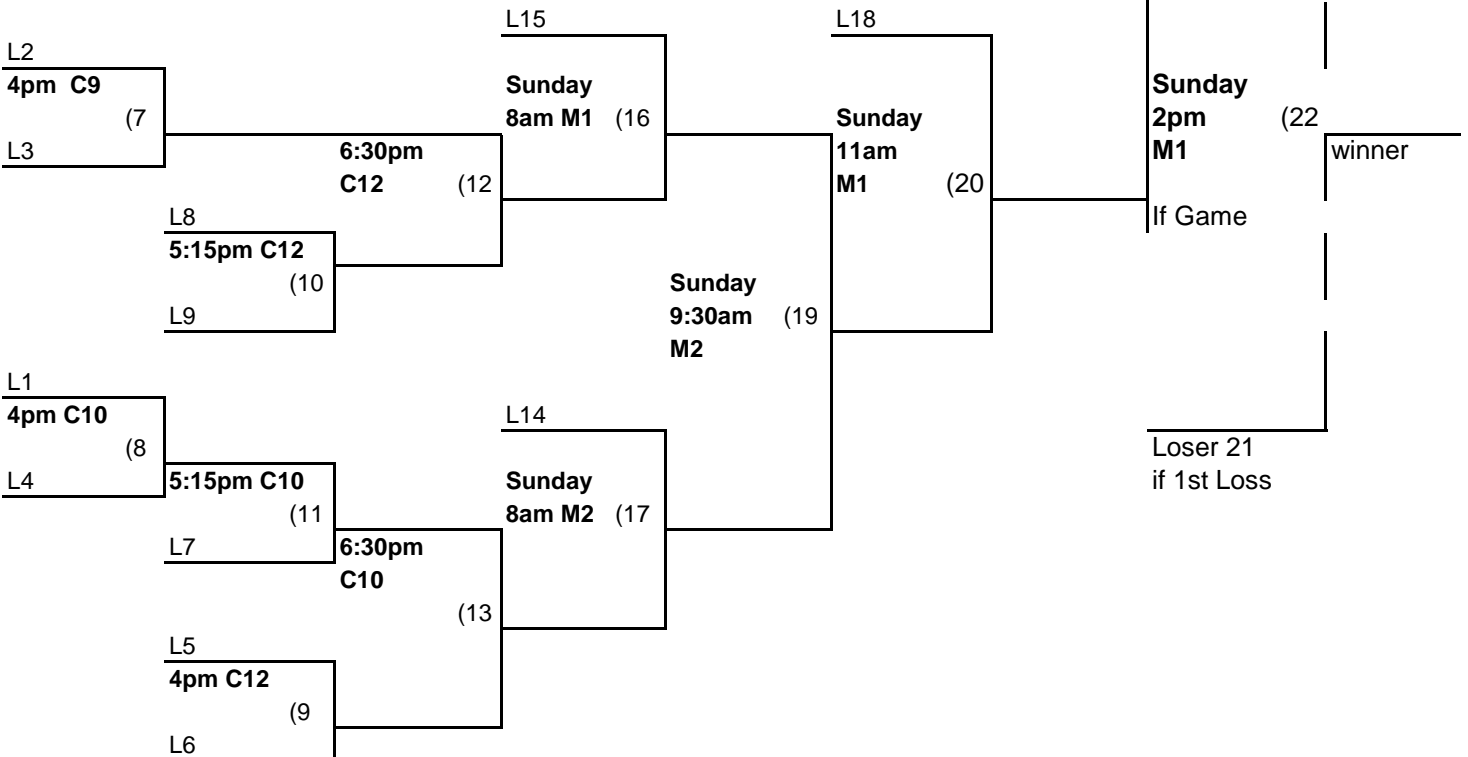

Schedule Subject to change at Discretion of tournament and Field Directors

Any changes made will be handed out at the Managers meeting on Thursday Night.

ISA SENIOR WORLD 50 AAA DIVISION

Winners Bracket

Losers Bracket