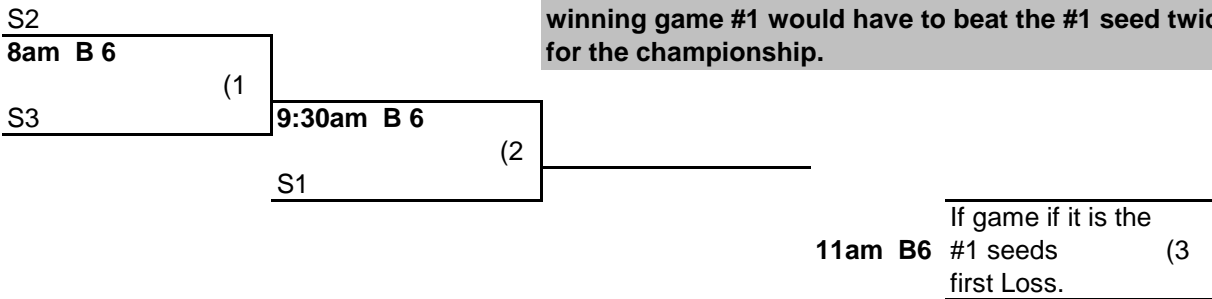

ISA SENIORS WORLD
GALLATIN, TN
JULY 30 - AUG. 1, 2010

60 AA DIVISION

	<u>WON</u>	<u>LOSS</u>
1. Memphis Veterans	_____	_____
2. Indiana Legends	_____	_____
3. Dayton Legends 60's	_____	_____

FRIDAY - JULY 30 - MUNICIPAL PARK

<u>TIME</u>	<u>RUNS</u>	<u>TEAM #</u>	<u>RUNS</u>	<u>DIA. #</u>
1pm	_____	1 vs 2	_____	M 1
2:15pm	_____	3 vs 1	_____	M 1
3:30pm	_____	2 vs 3	_____	M 1

SATURDAY - JULY 31, 2010 - MUNICIPAL PARK

<u>TIME</u>	<u>RUNS</u>	<u>TEAM #</u>	<u>RUNS</u>	<u>DIA. #</u>
9:15AM	_____	1 vs 3	_____	M 1
10:30am	_____	2 vs 3	_____	M 1
Noon	_____	2 vs 1	_____	M 1

SUNDAY - AUG 1, 2010 - 'B' COMPLEX - TRIPLE CREEK PARK

Single elimination bracket:

NOTE: If the #1 seed does not have a loss, then the team winning game #1 would have to beat the #1 seed twice for the championship.

FORMAT: 60AA - double round robin for seeding into a single elimination bracket
Home Run Rule - AA gets 1 per game - excessive HR's = OUTS
Time Limits: 60 min. + 1inning in seed games - 65 min + 1 inning in bracket games.
Runs per inning: 5 runs per inning - the last inning is open
Run Rule: In all bracket games we will use a 20 run rule after 5 innings.
Tie Breakers: Head to Head, least runs allowed, run differential, coin flip.

Schedule subject to change at the discretion of tournament and field directors.
Any changes made will be handed out at the Managers meeting on Thursday night.