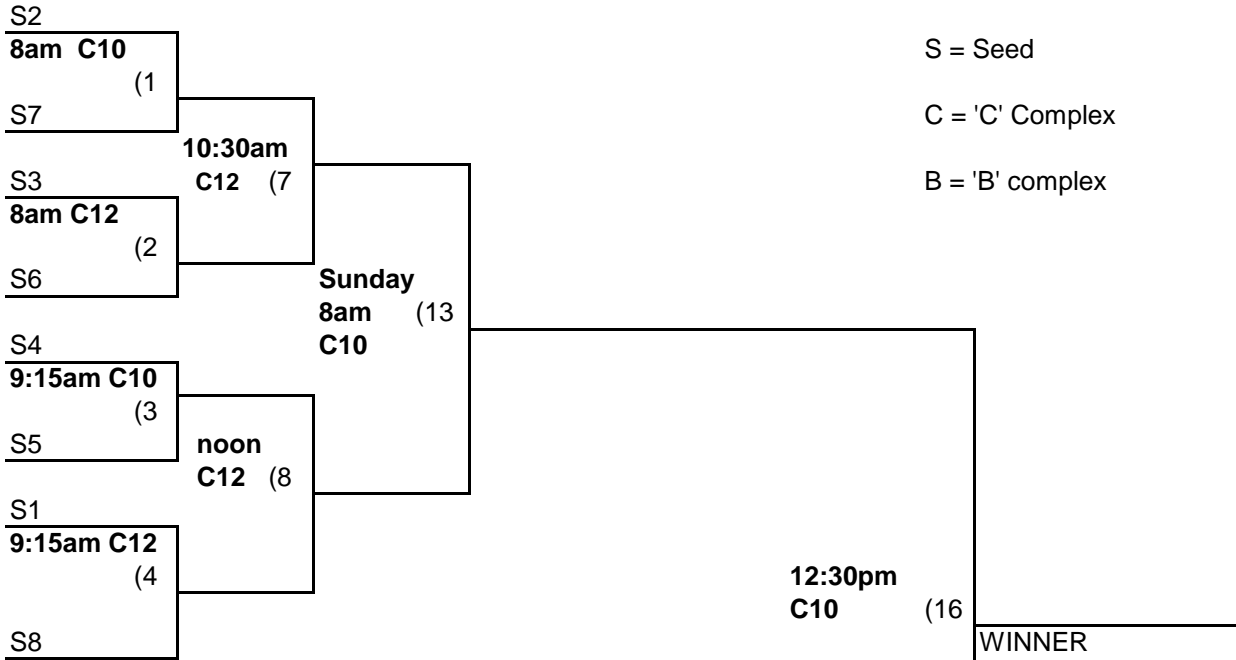

Sunday - 8/1 - G #3- IF Game
7 innings - 8am - C12 - Kayson's Grille _____ vs Kinnco Services _____

ISA SENIORS WORLD
GALLATIN, TN

55 AAA

winners bracket

8 Team
3 game

S = Seed
C = 'C' Complex
B = 'B' complex