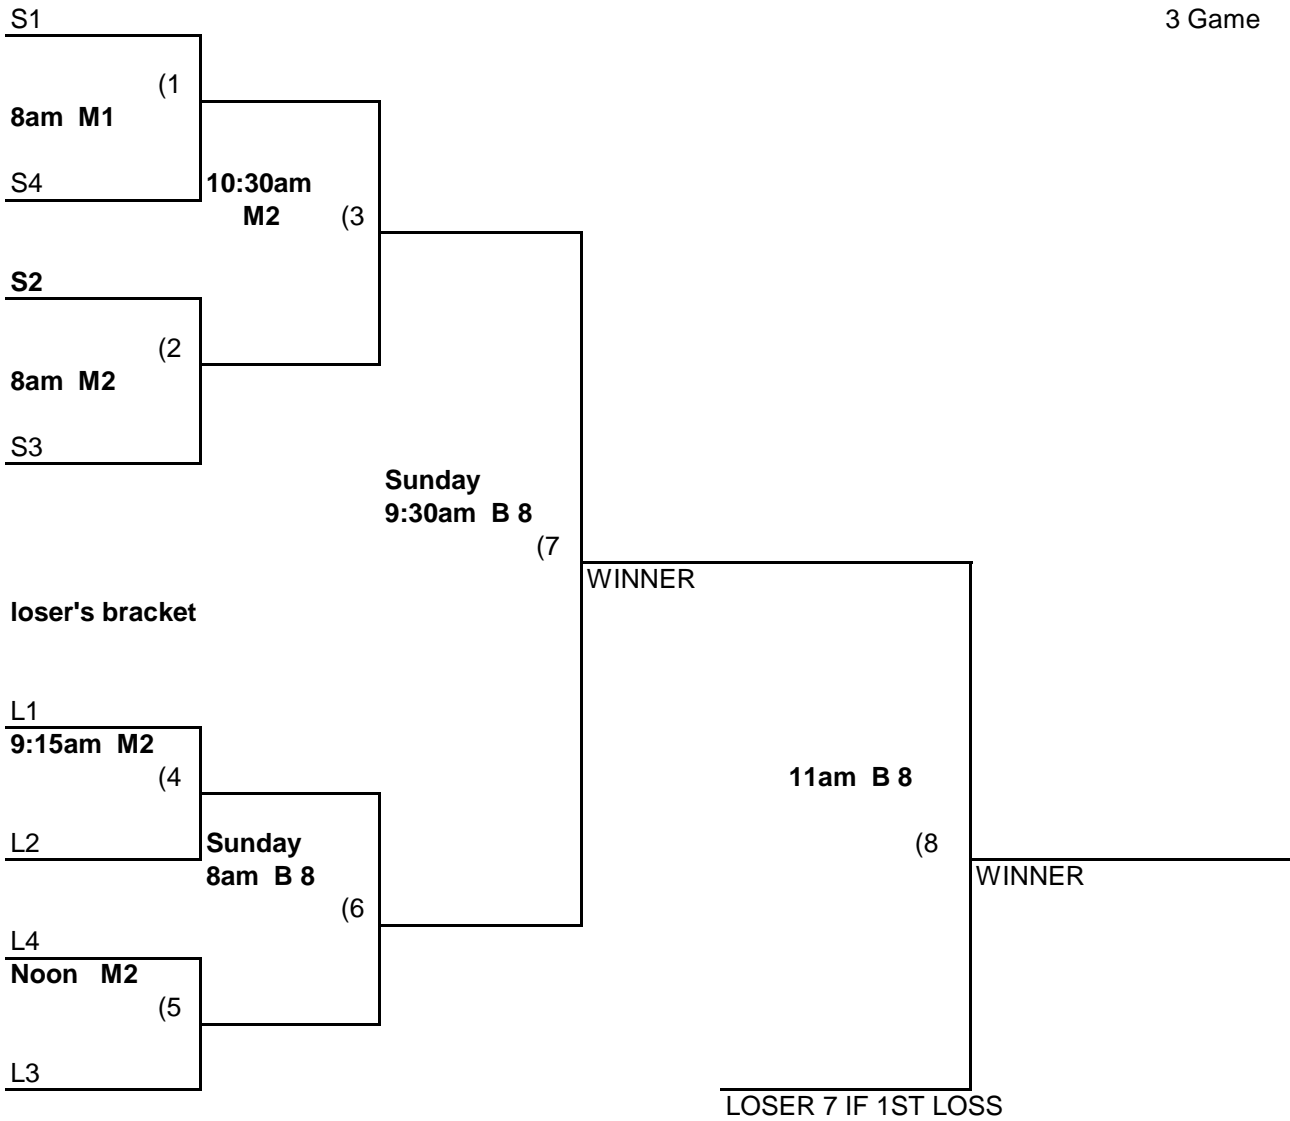

ISA SENIORS WORLD
GALLATIN, TN

Saturday Municipal Park
Sunday B Complex

65 AAA DIVISION

winners bracket

4 Team
3 Game