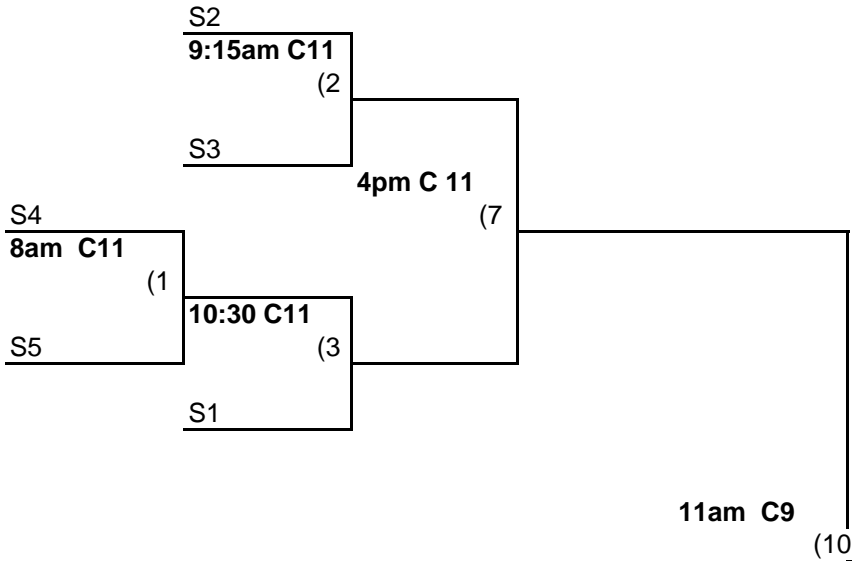

ISA WORLD
 GALLATIN, TN
 55 MAJOR PLUS DIVISION
 All Games at 'C' complex

Winners Bracket

5 Team
 3 game

S = SEED
 L = LOSER

Losers' Bracket

**ISA SENIOR WORLD
GALLATIN, TN
JULY 30 - AUG. 1, 2010**

Revised 7-22-2010