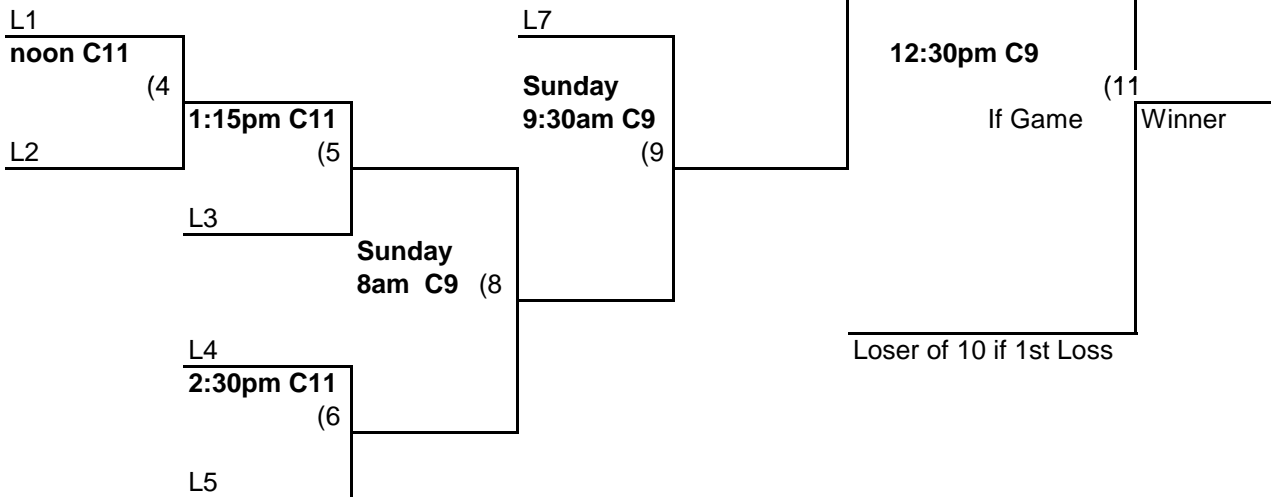

ISA WORLD
 GALLATIN, TN
 55 MAJOR PLUS DIVISION
 All Games at 'C' complex

Winners Bracket

5 Team
 3 game

S = SEED
 L = LOSER

Losers' Bracket

**ISA SENIOR WORLD
GALLATIN, TN
JULY 30 - AUG. 1, 2010**

Revised 7-22-2010