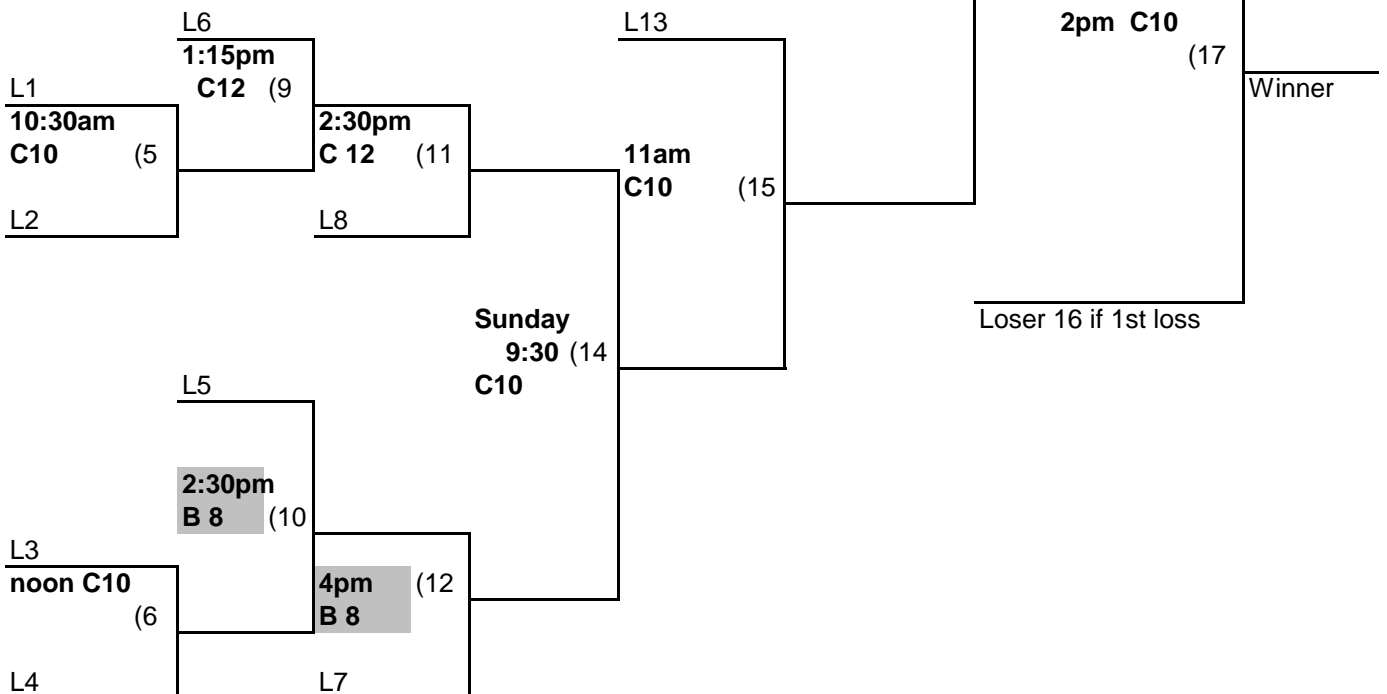

LOSER'S BRACKET