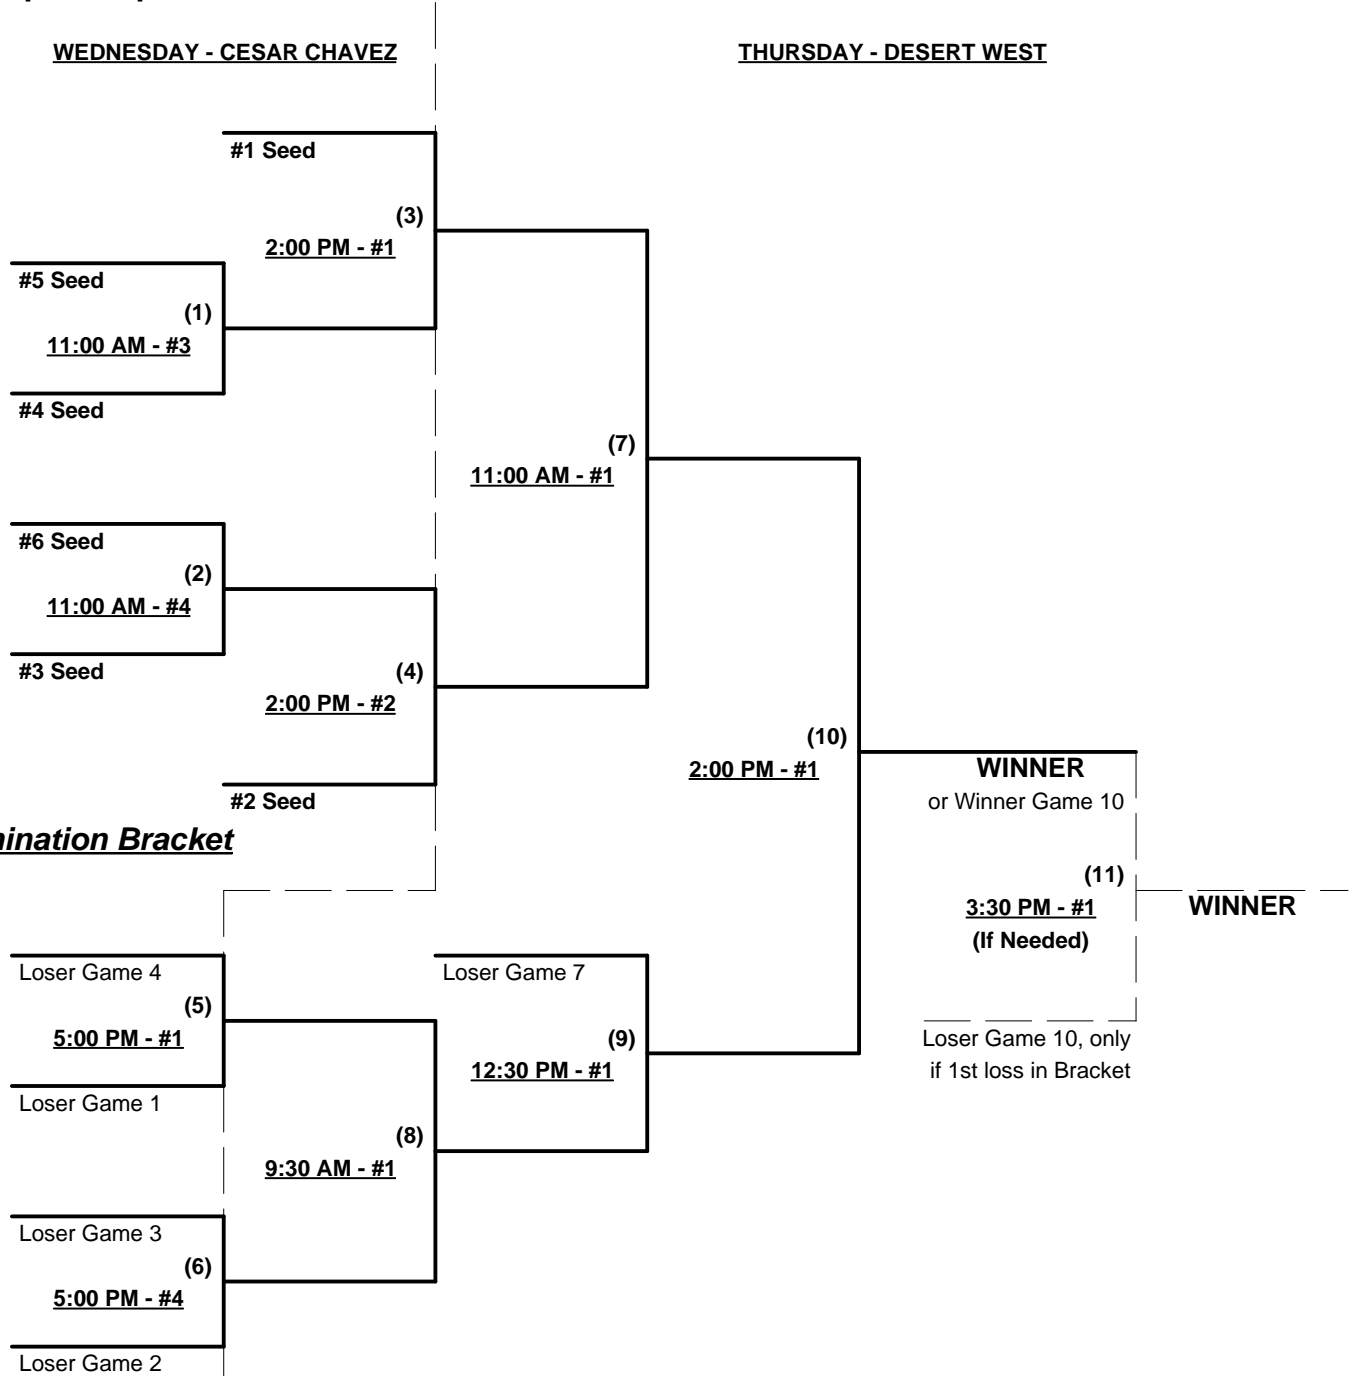

SSUSA's World Championships 2010

Phoenix, Arizona

October 18 - 21, 2010

Rev. 10/08/2010

Men's 70+ Major Plus Division - 6 Teams

Championship Bracket

Elimination Bracket

SSUSA's World Championships 2010
Phoenix, Arizona
October 18 - 21, 2010

Rev. 10/08/2010

Men's 70+ Major Division - 4 Teams

<u>Win</u>	<u>Loss</u>	1	Jersey Jaguars (NJ)	<u>Win</u>	<u>Loss</u>	3	PDR / Fastsigns (OR)
_____	_____	2	Nor-Cal Renegades (CA)	_____	_____	4	1000 Oaks Panthers (CA)

Monday • October 18, 2010 • Desert West Park Softball Complex • Phoenix

Time	#	Runs	Team Name	Field	#	Runs	Team Name
12:00 PM	1	_____	Jersey Jaguars (NJ)	3	2	_____	Nor-Cal Renegades (CA)
12:00 PM	4	_____	1000 Oaks Panthers (CA)	4	3	_____	PDR / Fastsigns (OR)
1:30 PM	2	_____	Nor-Cal Renegades (CA)	3	4	_____	1000 Oaks Panthers (CA)
1:30 PM	3	_____	PDR / Fastsigns (OR)	4	1	_____	Jersey Jaguars (NJ)

Tuesday • October 19, 2010 • Desert West Park Softball Complex • Phoenix

Time	#	Runs	Team Name	Field	#	Runs	Team Name
9:00 AM	2	_____	Nor-Cal Renegades (CA)	1	3	_____	PDR / Fastsigns (OR)
9:00 AM	1	_____	Jersey Jaguars (NJ)	2	4	_____	1000 Oaks Panthers (CA)

Seeding for Three game Guarantee Bracket commencing Tuesday afternoon - See Bracket for details

1. **Format:** Full (3-game) Round Robin to seed 70-Major Three Game Guarantee Bracket
   Home Runs - Major Rule = 5 per team per game, Outs
   Run Rules - 5 runs per ½ inning at bat (except open inning)
   Time Limits - RR = 60 + open inn. • Bracket = 70 + open inn. • Championship game(s) = 7 innings full
   Tie Breakers - Head to head (in full RR only), least runs allowed, run differential, coin toss

Schedule Subject to Change at Discretion of Tournament and Field Directors