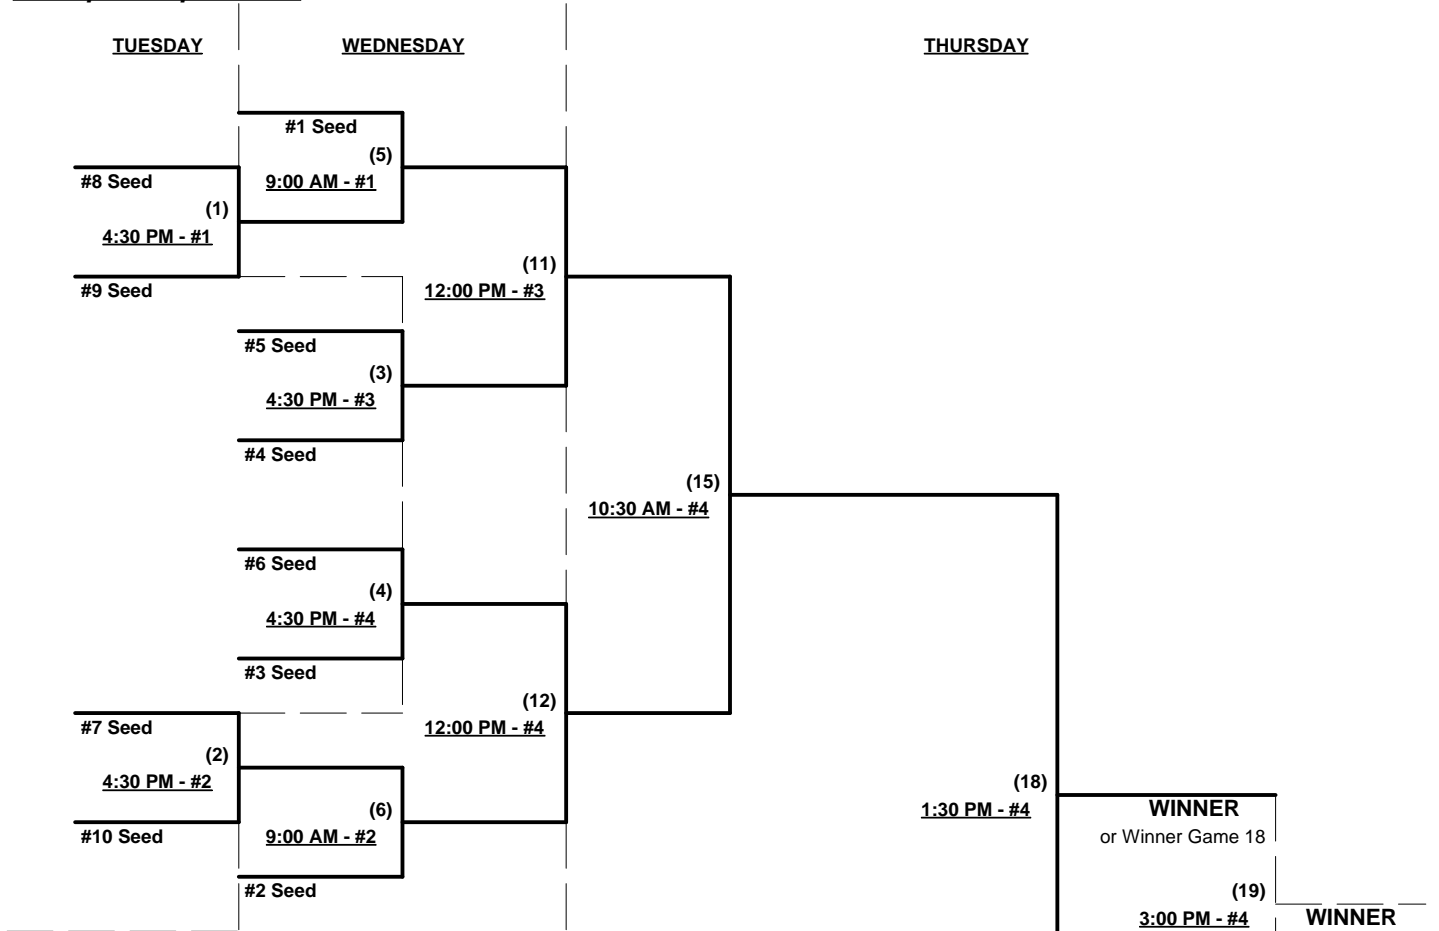

SSUSA's World Championships 2010

Phoenix, Arizona
October 18 - 21, 2010

Rev. 10/08/2010

Men's 70+ AAA Division - 10 Teams

Championship Bracket