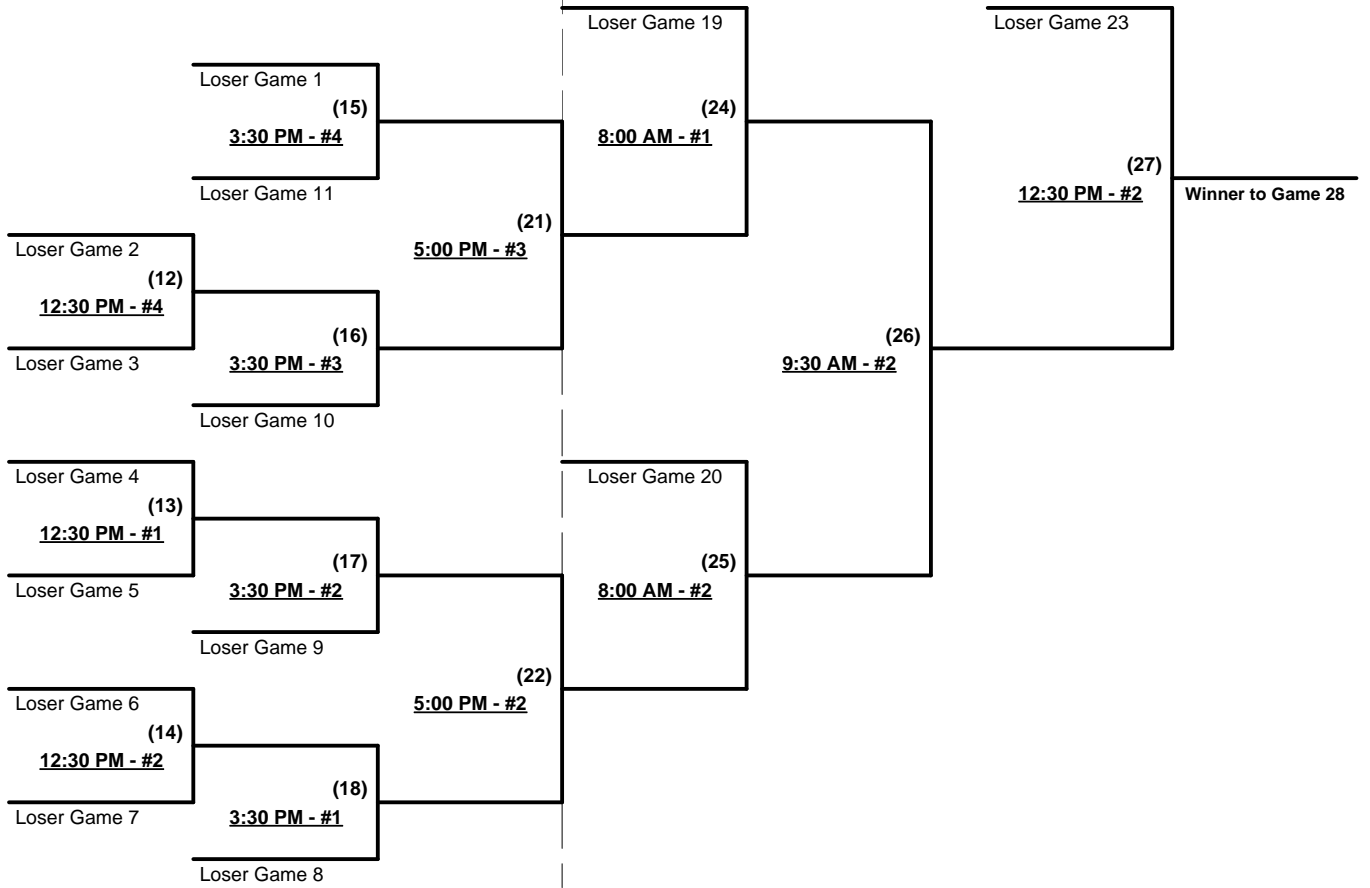

Elimination Bracket

Men's 65+ AA Division - 15 Teams

WEDNESDAY - CESAR CHAVEZ

THURSDAY - DESERT WEST

SSUSA's World Championships 2010

Phoenix, Arizona

October 18 - 21, 2010

Rev. 10/08/2010

Men's 70+ Major Plus Division - 6 Teams

<u>Win</u>	<u>Loss</u>			<u>Win</u>	<u>Loss</u>		
_____	_____	1	Hamels 70 (MD)	_____	_____	4	Sidewinders 70's (AZ)
_____	_____	2	Mesa Cardinals 70 (AZ)	_____	_____	5	Suncoast Orthopedic (FL)
_____	_____	3	San Francisco Seals (CA)	_____	_____	6	Top Gun 70's (CA)

Monday • October 18, 2010 • Cesar Chavez Park Softball Complex • Phoenix

Time	#	Runs	Team Name	Field	#	Runs	Team Name
8:00 AM	2	_____	Mesa Cardinals 70 (AZ)	1	3	_____	San Francisco Seals (CA)
8:00 AM	6	_____	Top Gun 70's (CA)	3	5	_____	Suncoast Orthopedic (FL)
9:30 AM	3	_____	San Francisco Seals (CA)	1	4	_____	Sidewinders 70's (AZ)
9:30 AM	1	_____	Hamels 70 (MD)	2	6	_____	Top Gun 70's (CA)
9:30 AM	5	_____	Suncoast Orthopedic (FL)	3	2	_____	Mesa Cardinals 70 (AZ)
11:00 AM	4	_____	Sidewinders 70's (AZ)	2	1	_____	Hamels 70 (MD)

Tuesday • October 19, 2010 • Cesar Chavez Park Softball Complex • Phoenix

Time	#	Runs	Team Name	Field	#	Runs	Team Name
8:00 AM	1	_____	Hamels 70 (MD)	1	2	_____	Mesa Cardinals 70 (AZ)
8:00 AM	6	_____	Top Gun 70's (CA)	3	4	_____	Sidewinders 70's (AZ)
USA NATIONAL CHAMPIONSHIP GAME • San Francisco Seals (West) vs. Suncoast Orthopedic Surgery (East)							
9:00 AM	5	_____	Suncoast Orthopedic (FL)	4	3	_____	San Francisco Seals (CA)
11:00 AM	4	_____	Sidewinders 70's (AZ)	1	5	_____	Suncoast Orthopedic (FL)
11:00 AM	2	_____	Mesa Cardinals 70 (AZ)	2	6	_____	Top Gun 70's (CA)
11:00 AM	3	_____	San Francisco Seals (CA)	4	1	_____	Hamels 70 (MD)

Seeding for 70-Major+ Double Elimination Bracket commencing Wednesday morning - See Bracket for details

BRACKET PLAY BEGINS AT CESAR CHAVEZ ON WEDNESDAY & ENDS AT DESERT WEST ON THURSDAY

Format: Four (4) Game Round Robin to seed 70-Major+ Division Double Elimination Bracket
Home Runs - Major+ Rule = 10 per team per game, Outs
Run Rules - 5 runs per ½ inning at bat (except open inning)
Time Limits - RR = 60 + open inn. • Bracket = 70 + open inn. • Championship game(s) = 7 innings full
Tie Breakers - Head to head (in full RR only), least runs allowed, run differential, coin toss

Schedule Subject to Change at Discretion of Tournament and Field Directors