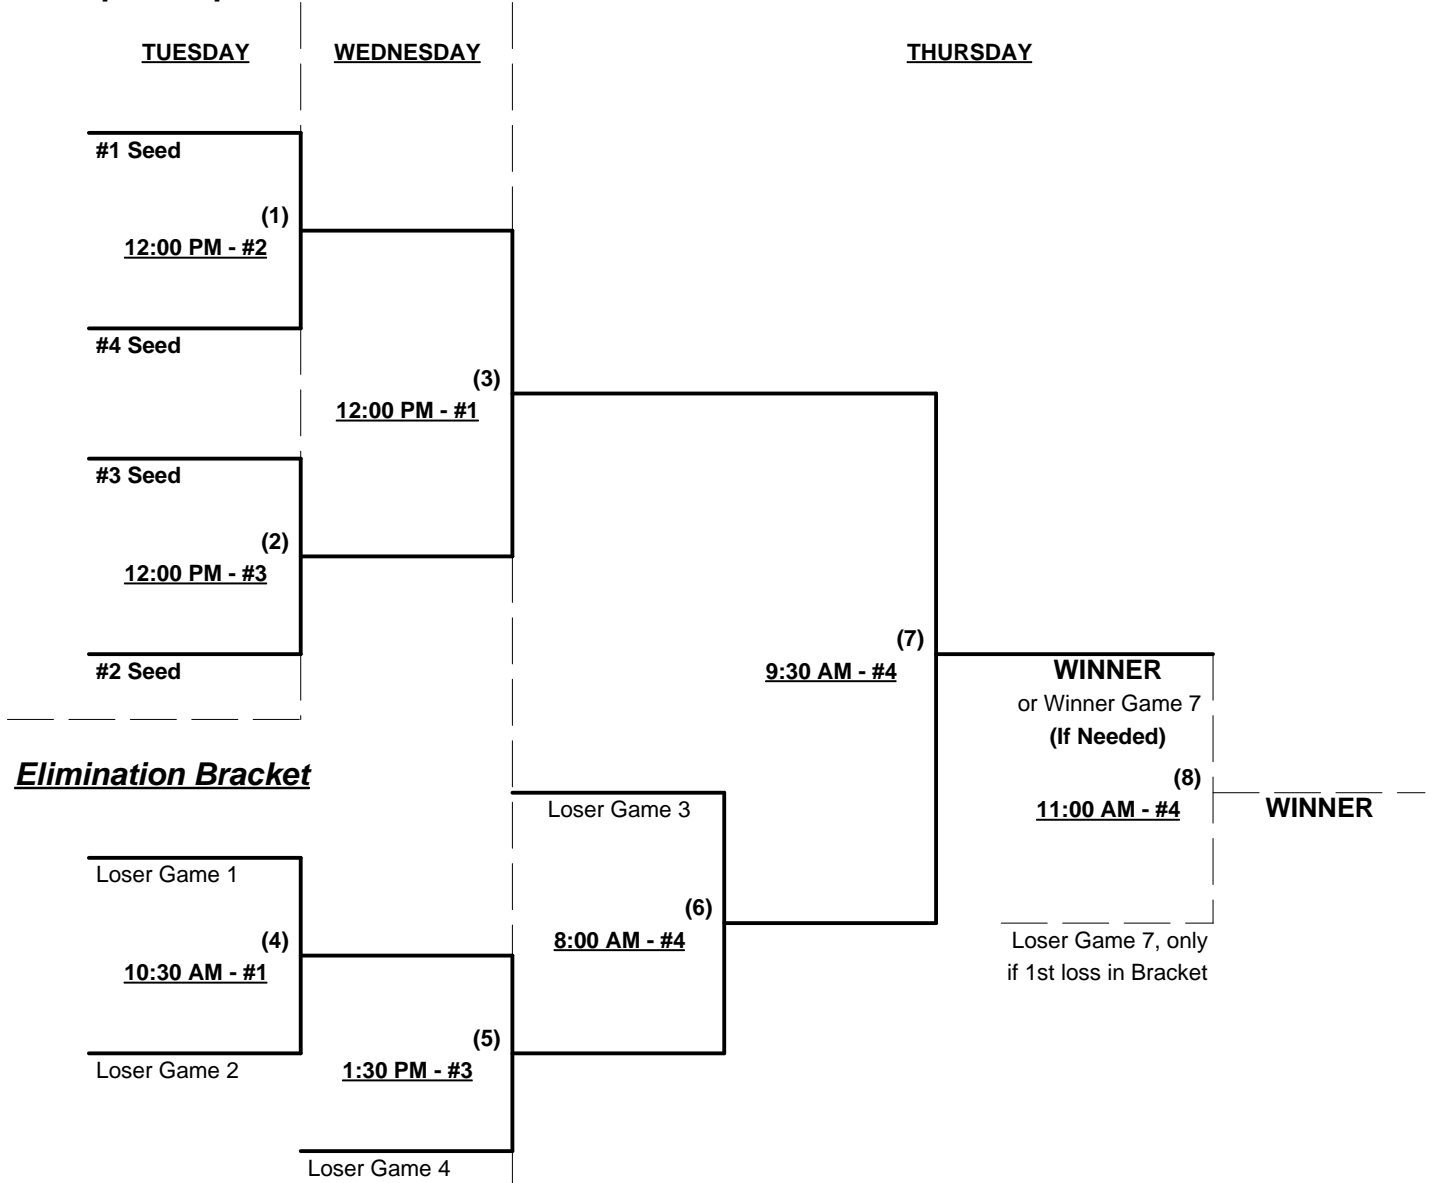

SSUSA's World Championships 2010
Phoenix, Arizona
October 18 - 21, 2010

Rev. 10/08/2010

Men's 65+ Major Plus Division - 4 Teams

<u>Win</u>	<u>Loss</u>	1	FL Legends/Human Kinetics	<u>Win</u>	<u>Loss</u>	3	Texas Legends 65
_____	_____	2	Nor-Cal Bluejays (CA)	_____	_____	4	W.E. Ruth Realty 65 (WA)

Monday • October 18, 2010 • Desert West Park Softball Complex • Phoenix

Time	#	Runs	Team Name	Field	#	Runs	Team Name
12:00 PM	1	_____	FL Legends/Human Kinetics	1	2	_____	Nor-Cal Bluejays (CA)
12:00 PM	4	_____	W.E. Ruth Realty 65 (WA)	2	3	_____	Texas Legends 65
1:30 PM	2	_____	Nor-Cal Bluejays (CA)	1	4	_____	W.E. Ruth Realty 65 (WA)
1:30 PM	3	_____	Texas Legends 65	2	1	_____	FL Legends/Human Kinetics

Tuesday • October 19, 2010 • Desert West Park Softball Complex • Phoenix

Time	#	Runs	Team Name	Field	#	Runs	Team Name
9:00 AM	2	_____	Nor-Cal Bluejays (CA)	3	3	_____	Texas Legends 65
USA NATIONAL CHAMPIONSHIP GAME • W.E. Ruth Realty (West) vs. Florida Legends/Human Kinetics (East)							
9:00 AM	1	_____	FL Legends/Human Kinetics	4	4	_____	W.E. Ruth Realty 65 (WA)

Seeding for Three game Guarantee Bracket commencing Tuesday afternoon - See Bracket for details

1. **Format:** Full (3-game) Round Robin to seed 65-Major+ Three Game Guarantee Bracket
   Home Runs - Major+ Rule = 10 per team per game, Outs
   Run Rules - 5 runs per ½ inning at bat (except open inning)
   Time Limits - RR = 60 + open inn. • Bracket = 65 + open inn. • Championship game(s) = 7 innings full
   Tie Breakers - Head to head (in full RR only), least runs allowed, run differential, coin toss

Schedule Subject to Change at Discretion of Tournament and Field Directors

SSUSA's World Championships 2010

Phoenix, Arizona

October 18 - 21, 2010

Rev. 10/08/2010

Men's 65+ Major Plus Division - 4 Teams

Championship Bracket

Elimination Bracket