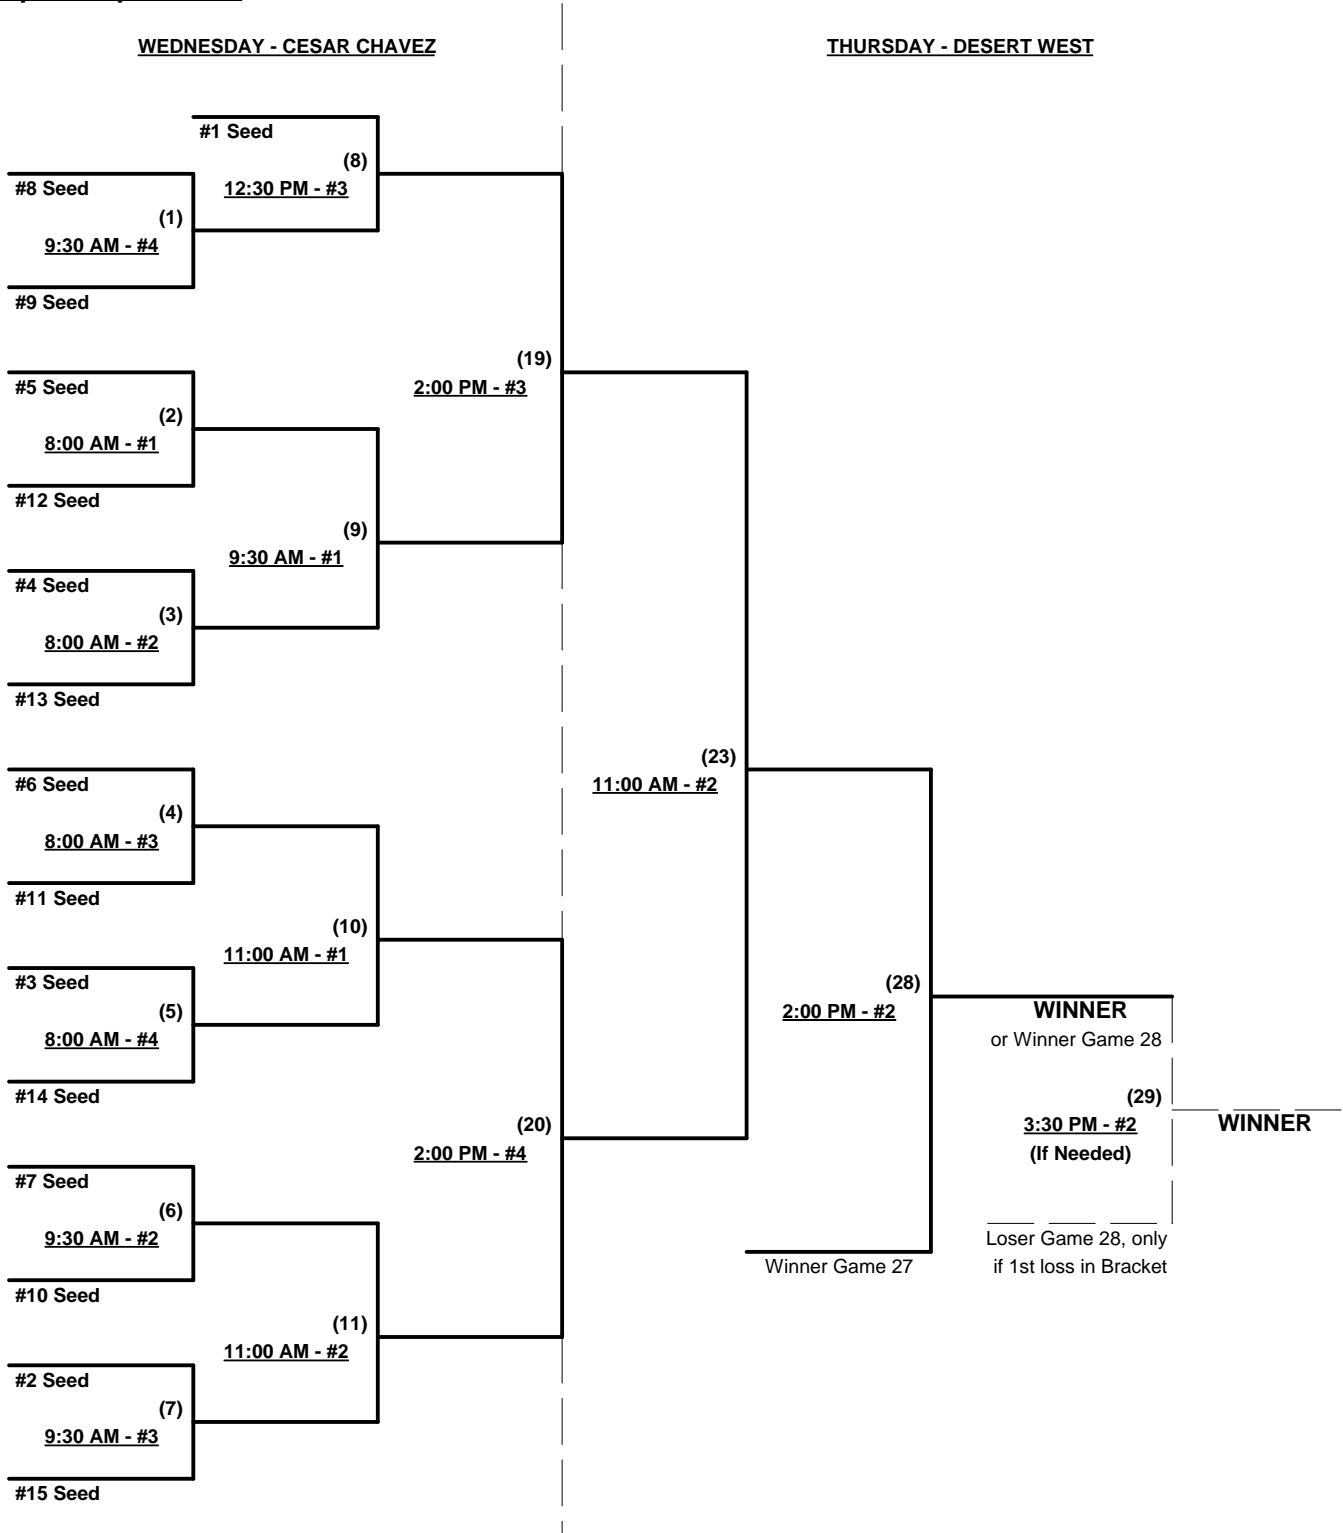

SSUSA's World Championships 2010
Phoenix, Arizona
October 18 - 21, 2010

Rev. 10/08/2010

Men's 65+ AA Division - 15 Teams

Championship Bracket