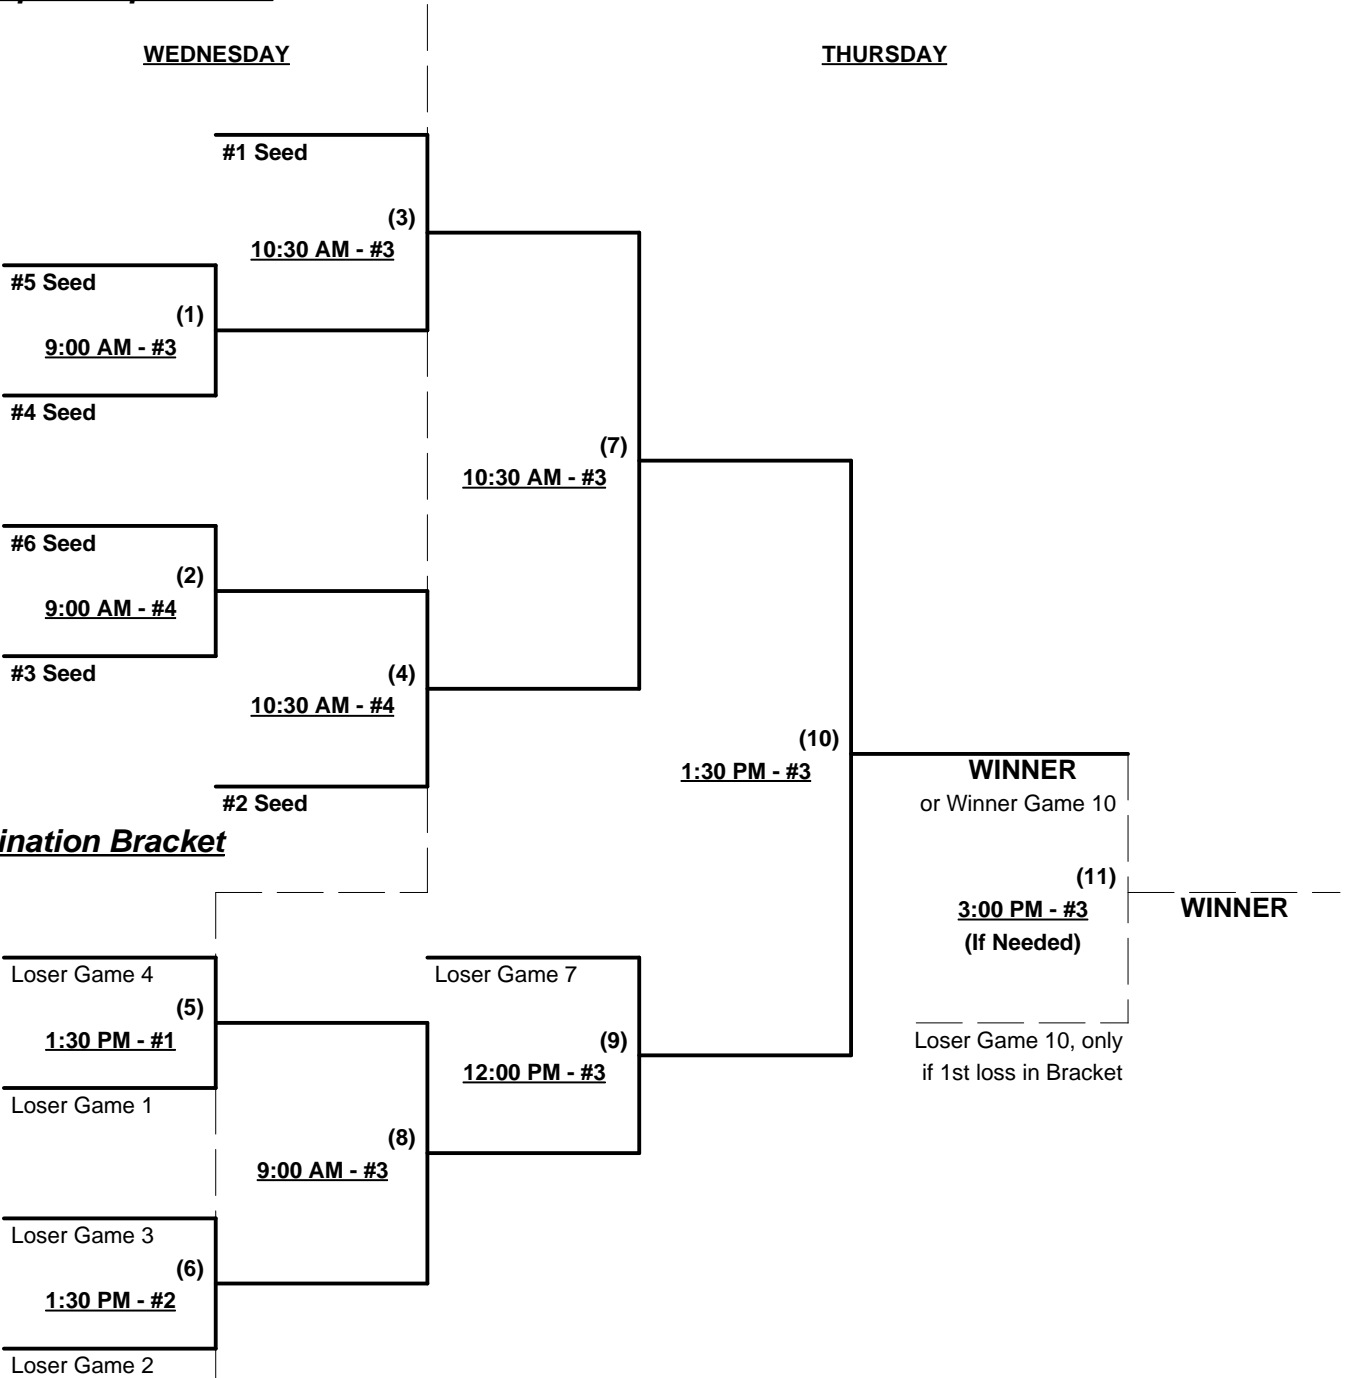

SSUSA's World Championships 2010

Phoenix, Arizona

October 18 - 21, 2010

Rev. 10/09/2010

Men's 65+ AAA Division - 6 Teams

<u>Win</u>	<u>Loss</u>			<u>Win</u>	<u>Loss</u>		
		1	H. Desert Roadrunners (NM)			4	SCW Sidewinders (AZ)
		2	Michaels 65's (IL)			5	Talking Rock (AZ)
		3	Minnesota Masters 65's			6	Tukwila 65's (WA)

Monday • October 18, 2010 • Papago Park Softball Complex • Phoenix

Time	#	Runs	Team Name	Field	#	Runs	Team Name
1:30 PM	1	_____	H. Desert Roadrunners (NM)	1	2	_____	Michaels 65's (IL)
1:30 PM	4	_____	SCW Sidewinders (AZ)	2	6	_____	Tukwila 65's (WA)
1:30 PM	5	_____	Talking Rock (AZ)	3	3	_____	Minnesota Masters 65's
3:00 PM	6	_____	Tukwila 65's (WA)	1	1	_____	H. Desert Roadrunners (NM)
3:00 PM	3	_____	Minnesota Masters 65's	2	4	_____	SCW Sidewinders (AZ)
3:00 PM	2	_____	Michaels 65's (IL)	3	5	_____	Talking Rock (AZ)

Tuesday • October 19, 2010 • Papago Park Softball Complex • Phoenix

Time	#	Runs	Team Name	Field	#	Runs	Team Name
12:00 PM	2	_____	Michaels 65's (IL)	1	3	_____	Minnesota Masters 65's
1:30 PM	4	_____	SCW Sidewinders (AZ)	1	2	_____	Michaels 65's (IL)
1:30 PM	3	_____	Minnesota Masters 65's	3	6	_____	Tukwila 65's (WA)
1:30 PM	5	_____	Talking Rock (AZ)	4	1	_____	H. Desert Roadrunners (NM)
3:00 PM	1	_____	H. Desert Roadrunners (NM)	1	4	_____	SCW Sidewinders (AZ)
3:00 PM	6	_____	Tukwila 65's (WA)	4	5	_____	Talking Rock (AZ)

Seeding for 65-AAA Double Elimination Bracket commencing Wednesday morning - See Bracket for details

Format: Four (4) Game Round Robin to seed 65-AAA Division Double Elimination Bracket

Home Runs - AAA Rule = 3 per team per game, Outs

Run Rules - 5 runs per ½ inning at bat (except open inning)

Time Limits - RR = 60 + open inn. • Bracket = 65 + open inn. • Championship game(s) = 7 innings full

Tie Breakers - Head to head (in full RR only), least runs allowed, run differential, coin toss

Schedule Subject to Change at Discretion of Tournament and Field Directors

SSUSA's World Championships 2010

Phoenix, Arizona

October 18 - 21, 2010

Rev. 10/08/2010

Men's 65+ AAA Division - 6 Teams

Championship Bracket

Elimination Bracket