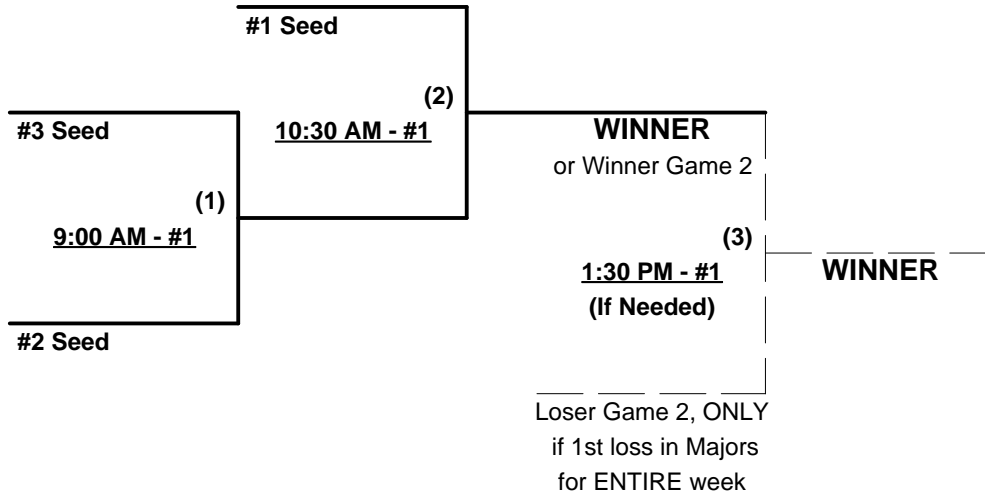

ALL GAMES ON THURSDAY

Men's 80+ AAA Division - 4 Teams

Championship Bracket

ALL GAMES ON THURSDAY