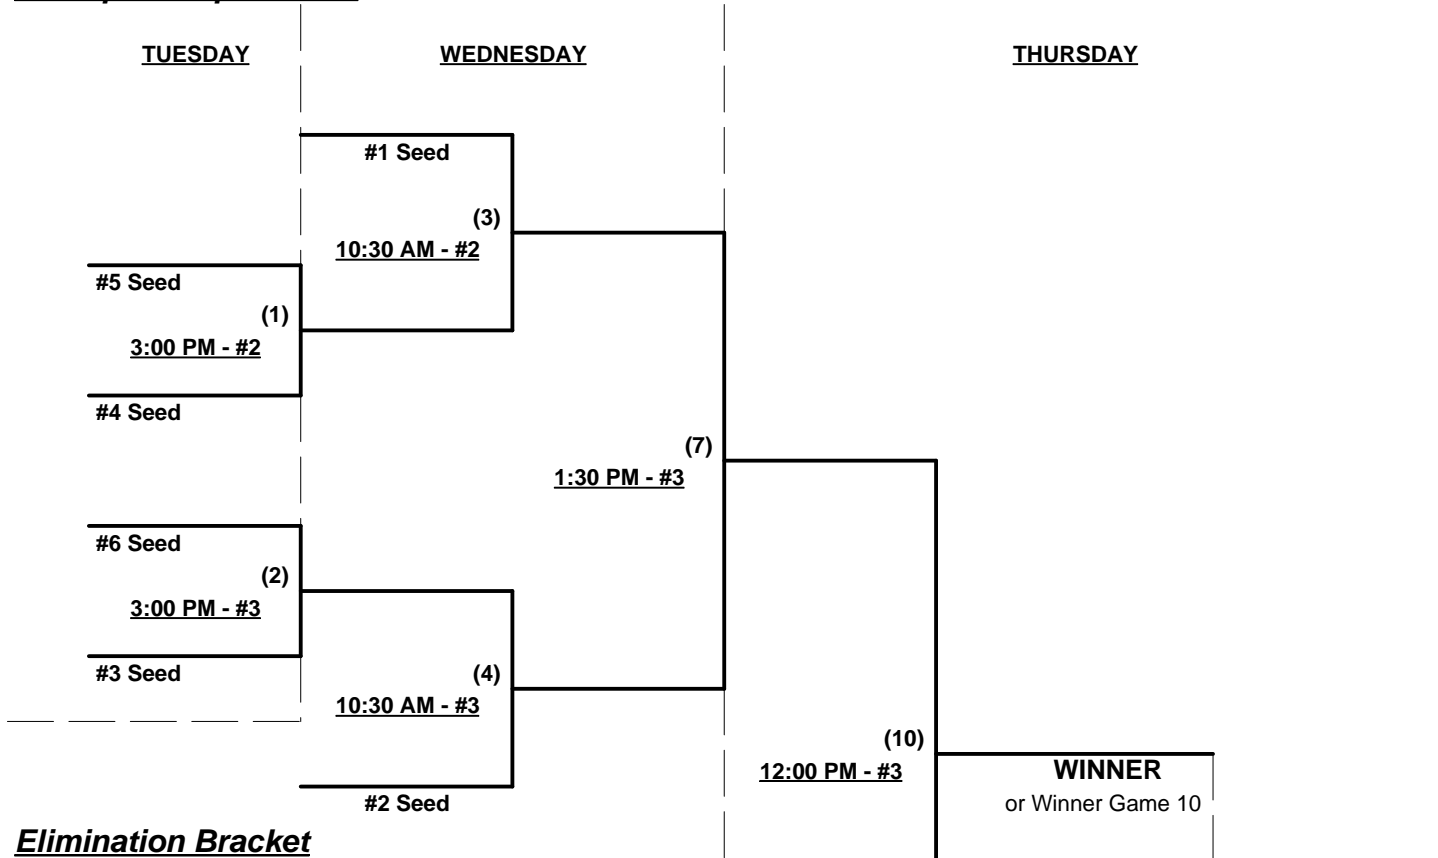

SSUSA's World Championships 2010

Phoenix, Arizona
October 18 - 21, 2010

Rev. 10/08/2010

Men's 75+ AAA Division - 6 Teams

Championship Bracket