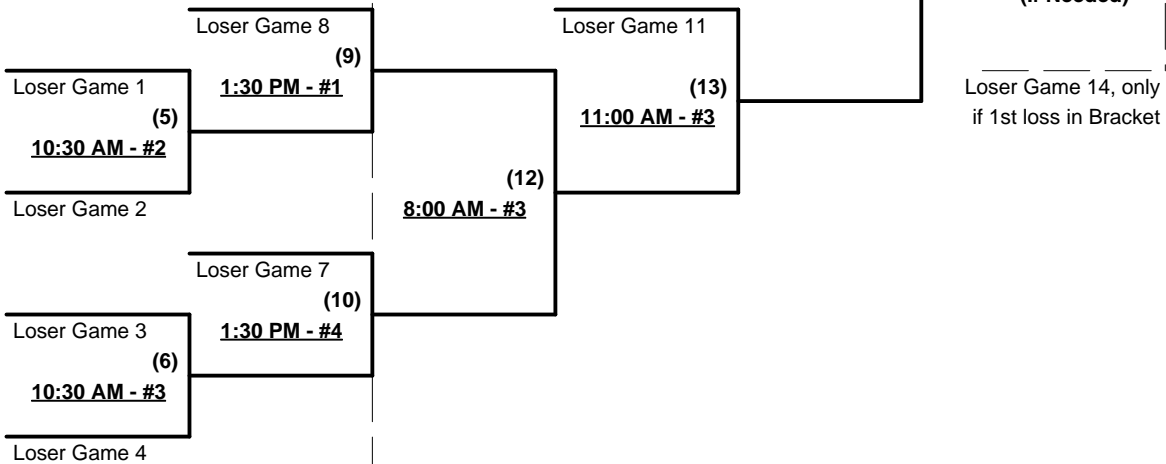

SSUSA's World Championships 2010

Phoenix, Arizona

October 18 - 21, 2010

Rev. 10/08/2010

Men's 65+ Major Division - 8 Teams

Championship Bracket

Elimination Bracket