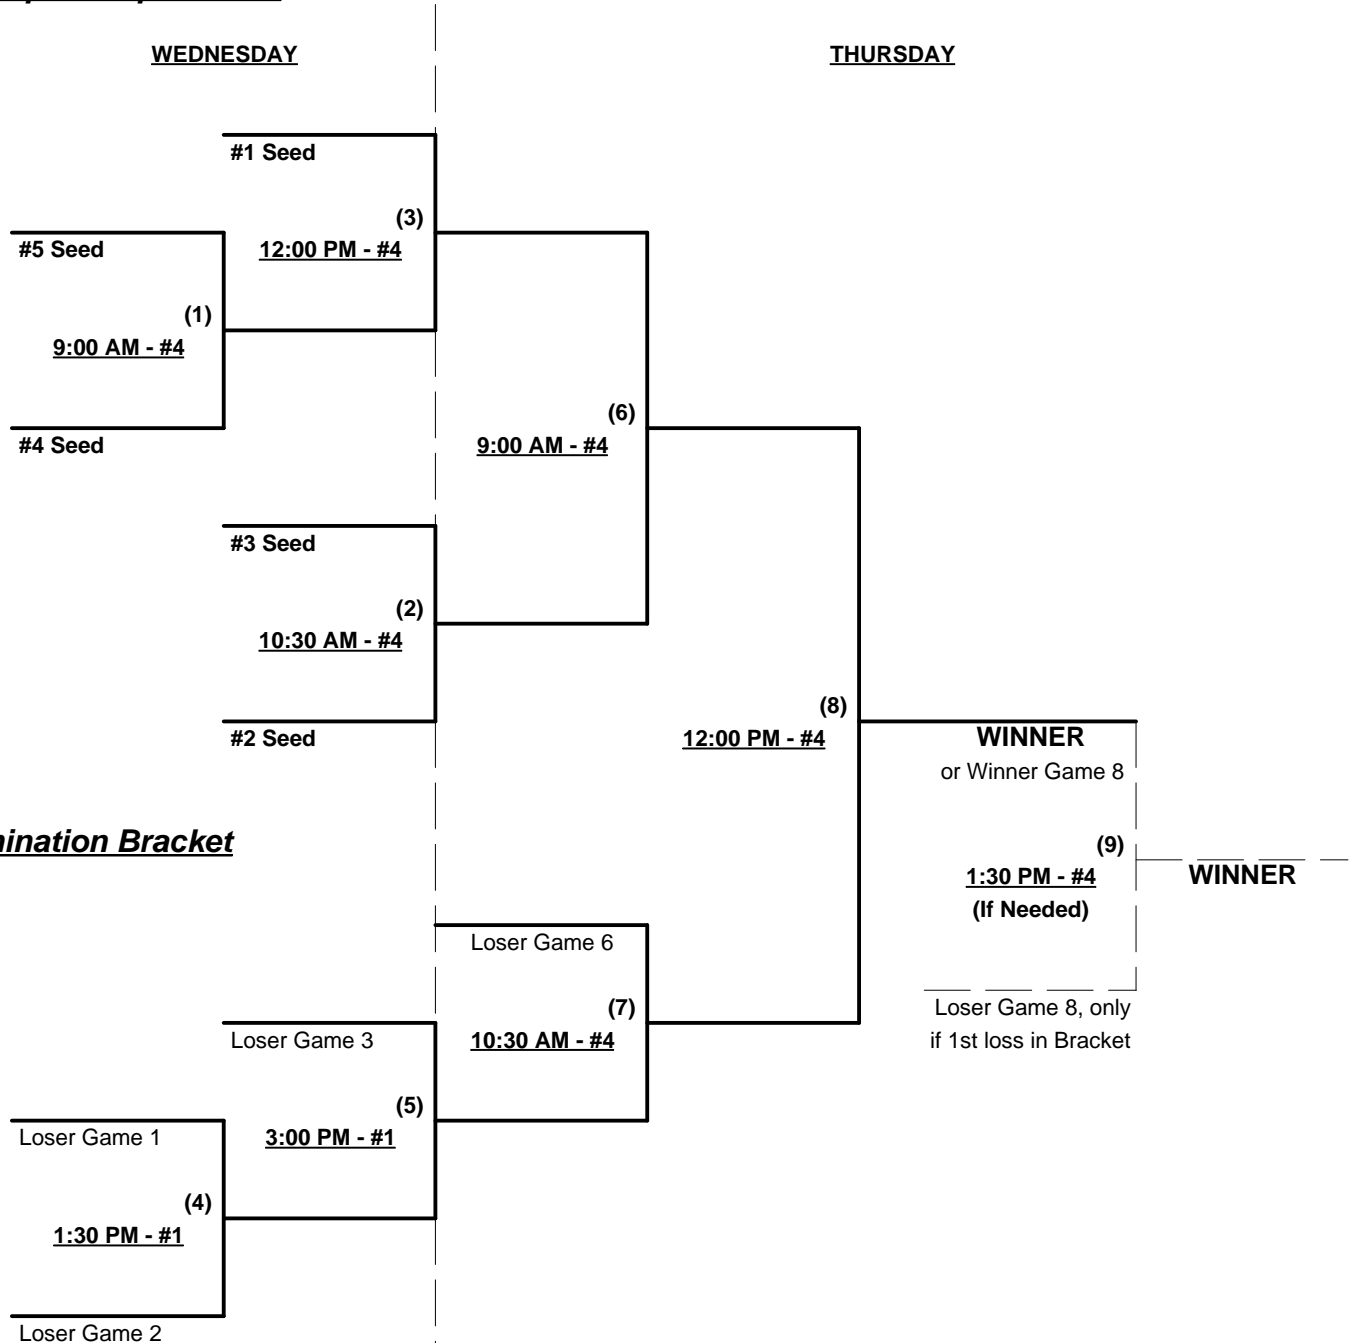

SSUSA's World Championships 2010
Phoenix, Arizona
October 18 - 21, 2010

Rev. 10/08/2010

Men's 75+ Major Division - 5 Teams

Championship Bracket

SSUSA's World Championships 2010
Phoenix, Arizona
October 18 - 21, 2010

Rev. 10/08/2010

Men's 75+ AAA Division - 6 Teams

<u>Win</u>	<u>Loss</u>	1	Arizona 75 Prospectors	<u>Win</u>	<u>Loss</u>	4	ProHealth Care (WI)
_____	_____	2	Gold Coast 75's (CA)	_____	_____	5	Redwood City Chiefs (CA)
_____	_____	3	Minnesota Jimmy's	_____	_____	6	Top Gun Brass (CA)

Monday • October 18, 2010 • Rose Mofford Park Softball Complex • Phoenix

Time	#	Runs	Team Name	Field	#	Runs	Team Name
1:00 PM	2	_____	Gold Coast 75's (CA)	3	6	_____	Top Gun Brass (CA)
2:30 PM	5	_____	Redwood City Chiefs (CA)	2	3	_____	Minnesota Jimmy's
2:30 PM	6	_____	Top Gun Brass (CA)	3	4	_____	ProHealth Care (WI)
2:30 PM	1	_____	Arizona 75 Prospectors	4	2	_____	Gold Coast 75's (CA)
4:00 PM	4	_____	ProHealth Care (WI)	3	5	_____	Redwood City Chiefs (CA)
4:00 PM	3	_____	Minnesota Jimmy's	4	1	_____	Arizona 75 Prospectors

Tuesday • October 19, 2010 • Rose Mofford Park Softball Complex • Phoenix

Time	#	Runs	Team Name	Field	#	Runs	Team Name
9:00 AM	4	_____	ProHealth Care (WI)	1	2	_____	Gold Coast 75's (CA)
9:00 AM	3	_____	Minnesota Jimmy's	2	6	_____	Top Gun Brass (CA)
9:00 AM	5	_____	Redwood City Chiefs (CA)	3	1	_____	Arizona 75 Prospectors
10:30 AM	1	_____	Arizona 75 Prospectors	1	4	_____	ProHealth Care (WI)
10:30 AM	2	_____	Gold Coast 75's (CA)	2	3	_____	Minnesota Jimmy's
10:30 AM	6	_____	Top Gun Brass (CA)	3	5	_____	Redwood City Chiefs (CA)

Seeding for Double Elimination Bracket commencing TUESDAY afternoon - See Bracket for details

Format: Four (4) Game Round Robin to seed 75-AAA Division Double Elimination Bracket

Home Runs - AAA Rule = 3 per team per game, Outs

Run Rules - 5 runs per ½ inning at bat (except open inning)

Time Limits - RR = 60 + open inn. • Bracket = 70 + open inn. • Championship game(s) = 7 innings full

Tie Breakers - Head to head (in full RR only), least runs allowed, run differential, coin toss

Schedule Subject to Change at Discretion of Tournament and Field Directors