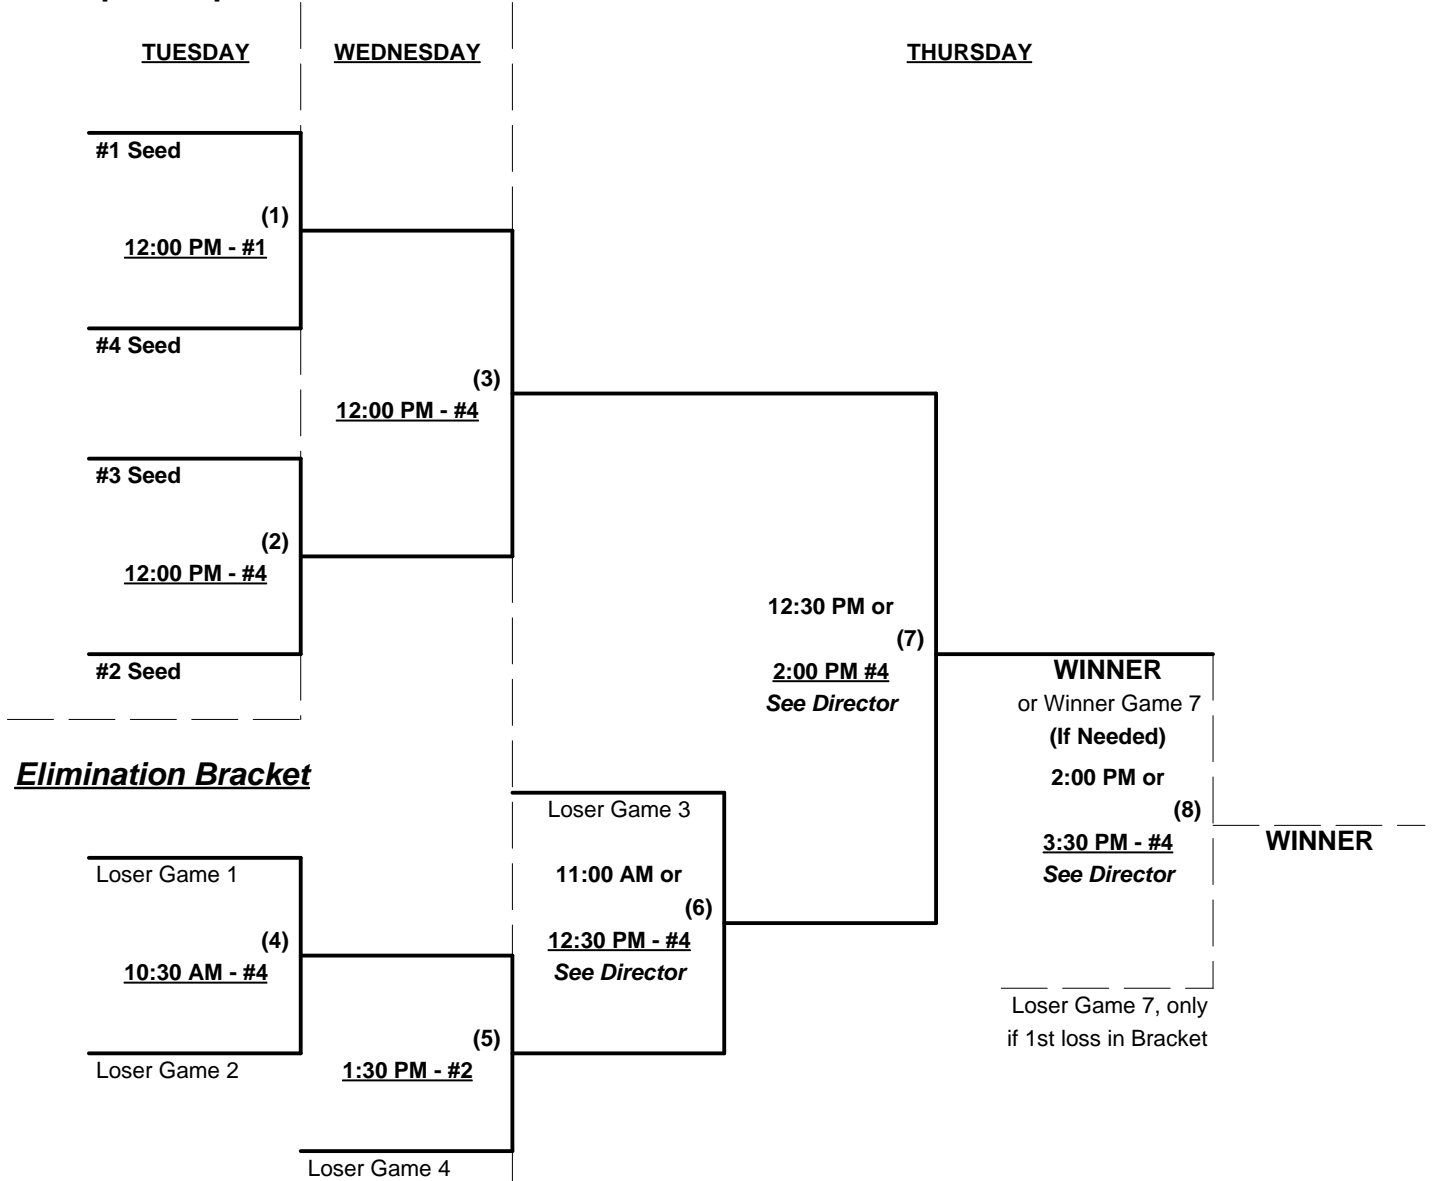

SSUSA's World Championships 2010
Phoenix, Arizona
October 18 - 21, 2010

Rev. 10/08/2010

Men's 70+ Major Division - 4 Teams

Championship Bracket

WINNER

SSUSA's World Championships 2010

Phoenix, Arizona

October 18 - 21, 2010

Rev. 10/08/2010

Men's 70+ AAA Division - 10 Teams

<u>Win</u>	<u>Loss</u>			<u>Win</u>	<u>Loss</u>		
_____	_____	1	Arizona Titans	_____	_____	6	New Concepts I (NM)
_____	_____	2	Colorado Cougars	_____	_____	7	Robson Ranch 70's (AZ)
_____	_____	3	Connection (CA)	_____	_____	8	San Antonio Crackers (TX)
_____	_____	4	El Paseo Bank 70's (CA)	_____	_____	9	Seattle 70's (WA)
_____	_____	5	Knapheide (MO)	_____	_____	10	Top Gun 70 II (CA)

Monday • October 18, 2010 • Papago Park Softball Complex • Phoenix

Time	#	Runs	Team Name	Field	#	Runs	Team Name
9:00 AM	10	_____	Top Gun 70 II (CA)	1	6	_____	New Concepts I (NM)
9:00 AM	1	_____	Arizona Titans	2	5	_____	Knapheide (MO)
9:00 AM	8	_____	San Antonio Crackers (TX)	3	9	_____	Seattle 70's (WA)
9:00 AM	3	_____	Connection (CA)	4	7	_____	Robson Ranch 70's (AZ)
10:30 AM	2	_____	Colorado Cougars	1	10	_____	Top Gun 70 II (CA)
10:30 AM	5	_____	Knapheide (MO)	2	4	_____	El Paseo Bank 70's (CA)
10:30 AM	7	_____	Robson Ranch 70's (AZ)	3	8	_____	San Antonio Crackers (TX)
10:30 AM	6	_____	New Concepts I (NM)	4	3	_____	Connection (CA)
12:00 PM	9	_____	Seattle 70's (WA)	1	2	_____	Colorado Cougars
12:00 PM	4	_____	El Paseo Bank 70's (CA)	2	1	_____	Arizona Titans

Tuesday • October 19, 2010 • Papago Park Softball Complex • Phoenix

Time	#	Runs	Team Name	Field	#	Runs	Team Name
9:00 AM	3	_____	Connection (CA)	2	1	_____	Arizona Titans
9:00 AM	10	_____	Top Gun 70 II (CA)	3	9	_____	Seattle 70's (WA)
9:00 AM	4	_____	El Paseo Bank 70's (CA)	4	2	_____	Colorado Cougars
10:30 AM	1	_____	Arizona Titans	2	6	_____	New Concepts I (NM)
10:30 AM	9	_____	Seattle 70's (WA)	3	7	_____	Robson Ranch 70's (AZ)
10:30 AM	2	_____	Colorado Cougars	4	8	_____	San Antonio Crackers (TX)
12:00 PM	6	_____	New Concepts I (NM)	2	5	_____	Knapheide (MO)
12:00 PM	7	_____	Robson Ranch 70's (AZ)	3	4	_____	El Paseo Bank 70's (CA)
12:00 PM	8	_____	San Antonio Crackers (TX)	4	3	_____	Connection (CA)
1:30 PM	5	_____	Knapheide (MO)	2	10	_____	Top Gun 70 II (CA)

Seeding for Double Elimination Bracket commencing TUESDAY afternoon - See Bracket for details

1. **Format:** Four (4) Game Round Robin to seed 70-AAA Division Double Elimination Bracket
   Home Runs - AAA Rule = 3 per team per game, Outs
   Run Rules - 5 runs per ½ inning at bat (except open inning)
   Time Limits - RR = 60 + open inn. • Bracket = 70 + open inn. • Championship game(s) = 7 innings full
   Tie Breakers - Head to head (in full RR only), least runs allowed, run differential, coin toss

Schedule Subject to Change at Discretion of Tournament and Field Directors