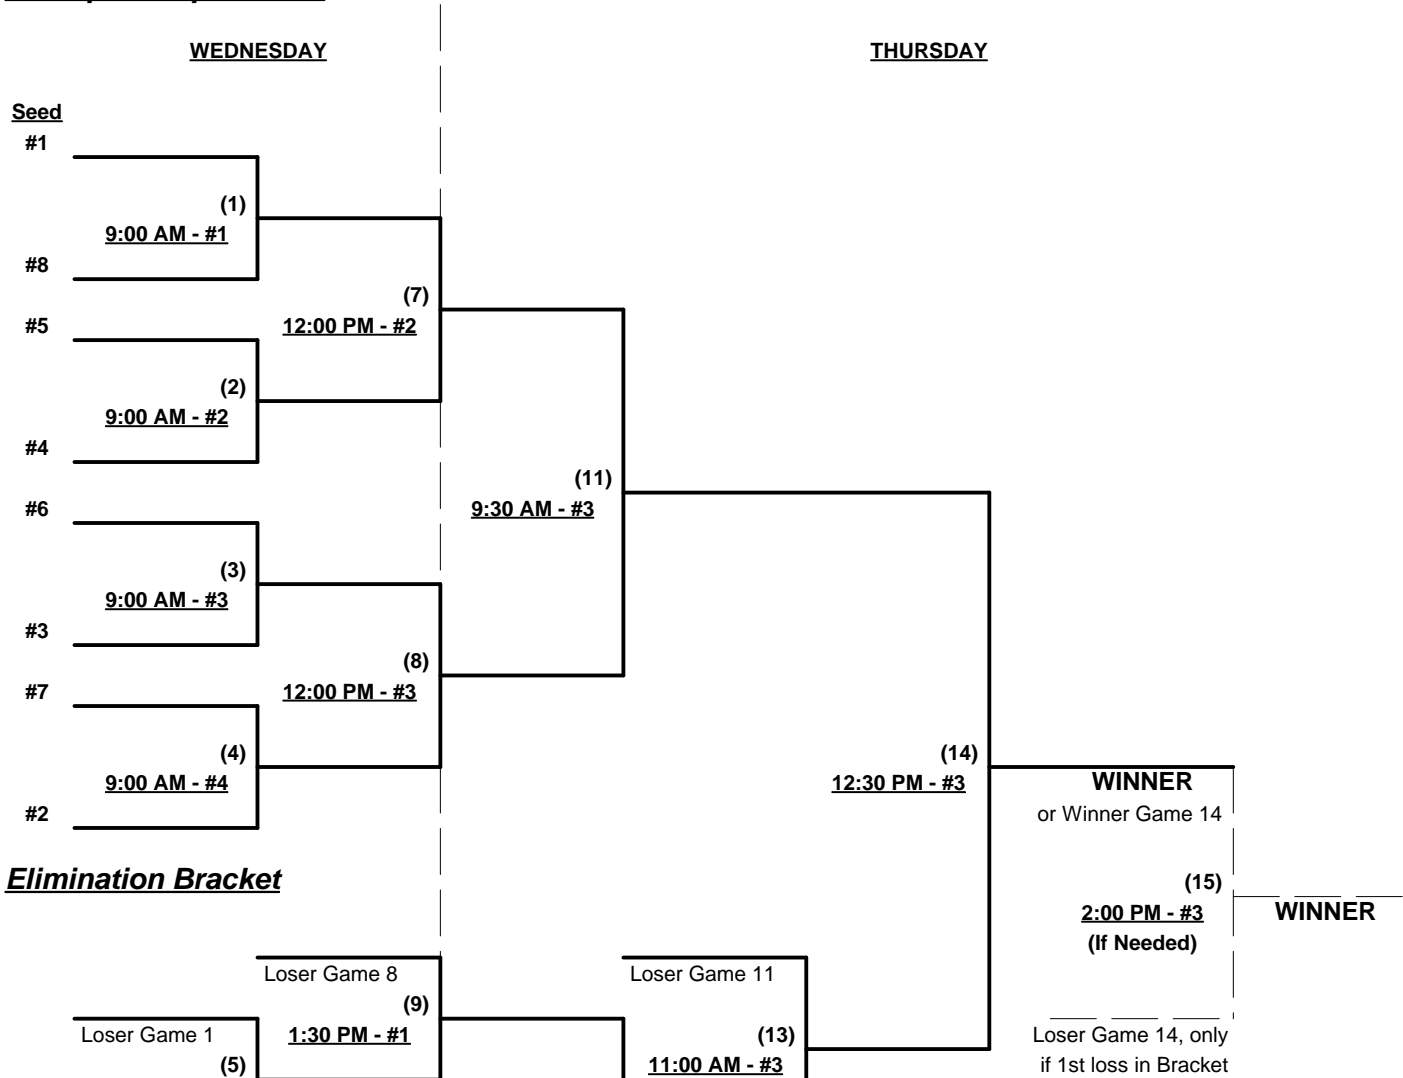

SSUSA's World Championships 2010

Phoenix, Arizona

October 18 - 21, 2010

Rev. 10/08/2010

Men's 65+ Major Division - 8 Teams

<u>Win</u>	<u>Loss</u>	1	Bickerton Iron Works (CA)	<u>Win</u>	<u>Loss</u>	5	RussellBats.Com (AZ)
_____	_____	2	Libby's (WI)	_____	_____	6	Rusty's (AZ)
_____	_____	3	Minnesota Prize Co. 65's	_____	_____	7	Tharaldson 65's (NV)
_____	_____	4	Robson Ranch 65's (AZ)	_____	_____	8	Village Merchants (FL)

Monday • October 18, 2010 • Desert West Park Softball Complex • Phoenix

Time	#	Runs	Team Name	Field	#	Runs	Team Name
9:00 AM	1	_____	Bickerton Iron Works (CA)	1	7	_____	Tharaldson 65's (NV)
9:00 AM	4	_____	Robson Ranch 65's (AZ)	2	2	_____	Libby's (WI)
9:00 AM	8	_____	Village Merchants (FL)	3	5	_____	RussellBats.Com (AZ)
9:00 AM	6	_____	Rusty's (AZ)	4	3	_____	Minnesota Prize Co. 65's
10:30 AM	7	_____	Tharaldson 65's (NV)	1	4	_____	Robson Ranch 65's (AZ)
10:30 AM	2	_____	Libby's (WI)	2	8	_____	Village Merchants (FL)
10:30 AM	5	_____	RussellBats.Com (AZ)	3	6	_____	Rusty's (AZ)
10:30 AM	3	_____	Minnesota Prize Co. 65's	4	1	_____	Bickerton Iron Works (CA)

Tuesday • October 19, 2010 • Desert West Park Softball Complex • Phoenix

Time	#	Runs	Team Name	Field	#	Runs	Team Name
10:30 AM	5	_____	RussellBats.Com (AZ)	1	2	_____	Libby's (WI)
10:30 AM	6	_____	Rusty's (AZ)	2	7	_____	Tharaldson 65's (NV)
10:30 AM	3	_____	Minnesota Prize Co. 65's	3	8	_____	Village Merchants (FL)
10:30 AM	4	_____	Robson Ranch 65's (AZ)	4	1	_____	Bickerton Iron Works (CA)
1:30 PM	2	_____	Libby's (WI)	1	6	_____	Rusty's (AZ)
1:30 PM	7	_____	Tharaldson 65's (NV)	2	3	_____	Minnesota Prize Co. 65's
1:30 PM	8	_____	Village Merchants (FL)	3	4	_____	Robson Ranch 65's (AZ)
1:30 PM	1	_____	Bickerton Iron Works (CA)	4	5	_____	RussellBats.Com (AZ)

Seeding for Double Elimination Bracket commencing Wednesday morning - See Bracket for details

Format: Four (4) Game Round Robin to seed 65-Major Division Double Elimination Bracket

Home Runs - Major Rule = 5 per team per game, Outs

Run Rules - 5 runs per ½ inning at bat (except open inning)

Time Limits - RR = 60 + open inn. • Bracket = 65 + open inn. • Championship game(s) = 7 innings full

Tie Breakers - Head to head (in full RR only), least runs allowed, run differential, coin toss

Schedule Subject to Change at Discretion of Tournament and Field Directors

SSUSA's World Championships 2010

Phoenix, Arizona

October 18 - 21, 2010

Rev. 10/08/2010

Men's 65+ Major Division - 8 Teams

Championship Bracket

Elimination Bracket