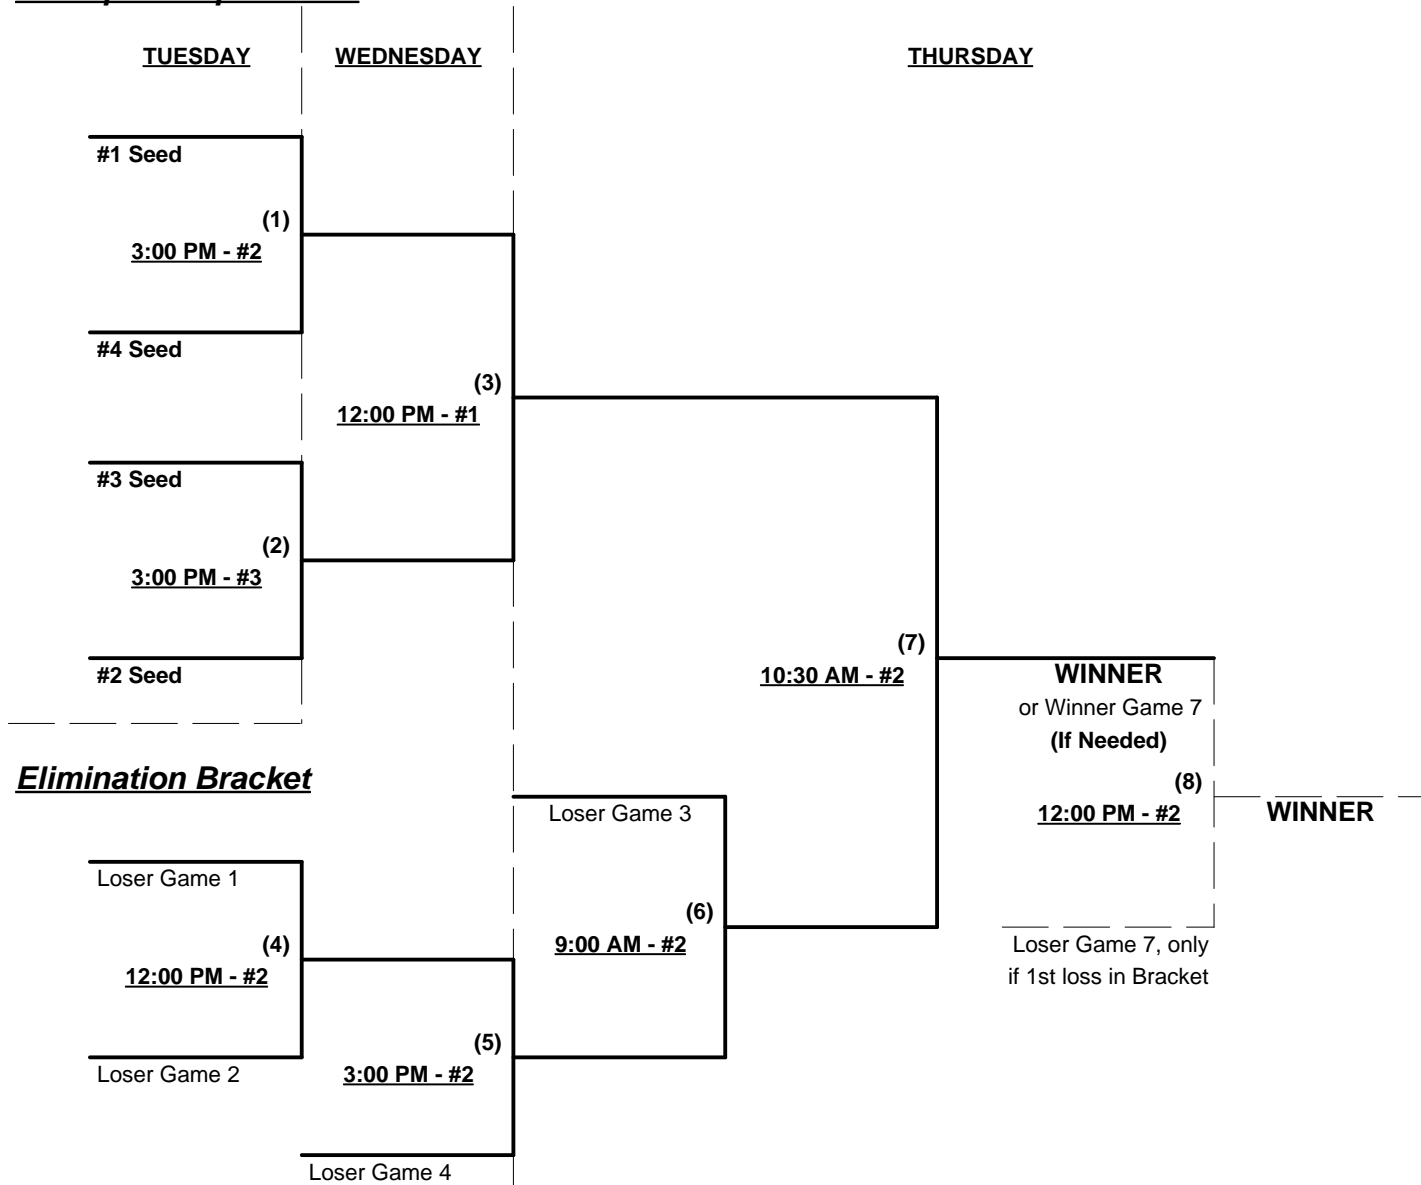

SSUSA's World Championships 2010
Phoenix, Arizona
October 18 - 21, 2010

Rev. 10/08/2010

Men's 70+ AA Division - 4 Teams

Championship Bracket

Elimination Bracket

SSUSA's World Championships 2010

Phoenix, Arizona

October 18 - 21, 2010

Rev. 10/11/2010

Men's 75+ Major Division - 5 Teams

<u>Win</u>	<u>Loss</u>	
_____	_____	1 California Gold Rush
_____	_____	2 Fairway Ford (CA)
_____	_____	3 Joeseppi's 75's (WA)

<u>Win</u>	<u>Loss</u>	
_____	_____	4 Joseph Chevrolet (KY)
_____	_____	5 Sidewinders 75's (AZ)

Monday • October 18, 2010 • Rose Mofford Park Softball Complex • Phoenix

Time	#	Runs	Team Name	Field	#	Runs	Team Name
9:00 AM	1	_____	California Gold Rush	4	5	_____	Sidewinders 75's (AZ)
10:30 AM	3	_____	Joeseppi's 75's (WA)	4	1	_____	California Gold Rush
1:00 PM	5	_____	Sidewinders 75's (AZ)	1	4	_____	Joseph Chevrolet (KY)
1:00 PM	2	_____	Fairway Ford (CA)	4	3	_____	Joeseppi's 75's (WA)
2:30 PM	4	_____	Joseph Chevrolet (KY)	1	2	_____	Fairway Ford (CA)

Tuesday • October 19, 2010 • Rose Mofford Park Softball Complex • Phoenix

Time	#	Runs	Team Name	Field	#	Runs	Team Name
USA NATIONAL CHAMPIONSHIP GAME • Joeseppi's 75 (West) vs. Joseph Chevrolet (East)							
12:00 PM	4	_____	Joseph Chevrolet (KY)	1	3	_____	Joeseppi's 75's (WA)
1:30 PM	1	_____	California Gold Rush	1	4	_____	Joseph Chevrolet (KY)
1:30 PM	5	_____	Sidewinders 75's (AZ)	4	2	_____	Fairway Ford (CA)
3:00 PM	2	_____	Fairway Ford (CA)	1	1	_____	California Gold Rush
3:00 PM	3	_____	Joeseppi's 75's (WA)	4	5	_____	Sidewinders 75's (AZ)

Seeding for Double Elimination Bracket commencing Wednesday morning - See Bracket for details

1. **Format:** Full (4-game) Round Robin to seed 75-Major Double Elimination Bracket
   Home Runs - Major Rule = 5 per team per game, Outs
   Run Rules - 5 runs per ½ inning at bat (except open inning)
   Time Limits - RR = 60 + open inn. • Bracket = 70 + open inn. • Championship game(s) = 7 innings full
   Tie Breakers - Head to head (in full RR only), least runs allowed, run differential, coin toss

Schedule Subject to Change at Discretion of Tournament and Field Directors