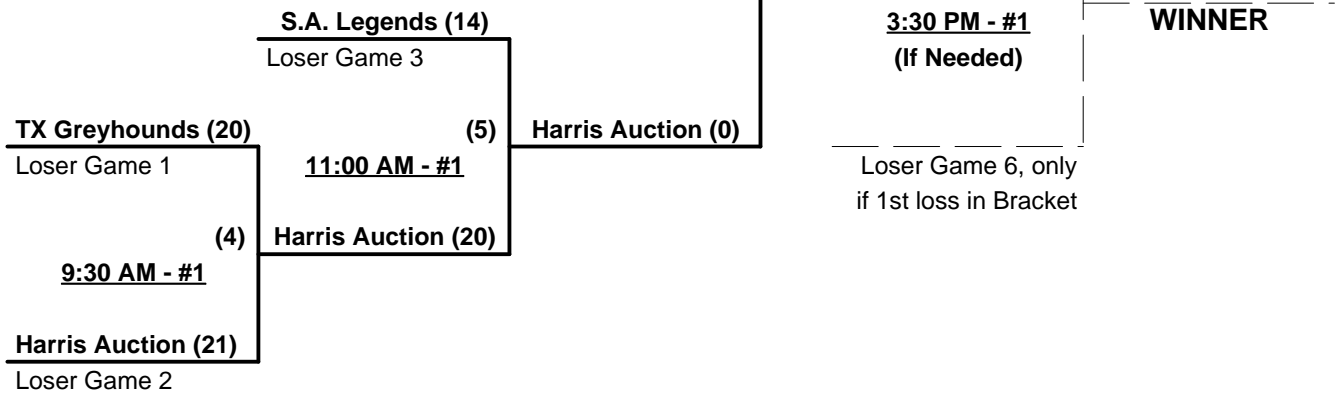

§ Texas Legends 65's GIVE equalizer of 5 Runs OR 11 Defensive Players in ALL bracket games