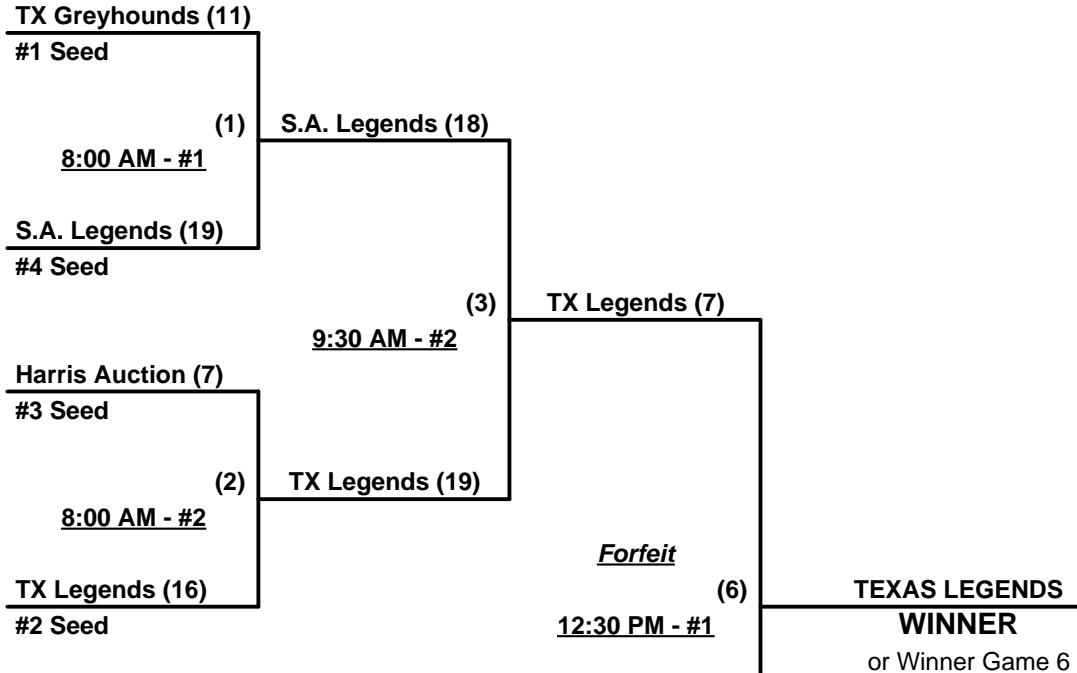

Schedule Subject to Change at Discretion of Tournament and Field Directors

SSUSA's Texas State Championships 2010

Dallas, Texas

June 10 - 11, 2010

Rev. 07/14/2010

Men's 65+ Gold Division - 4 Teams

Championship Bracket