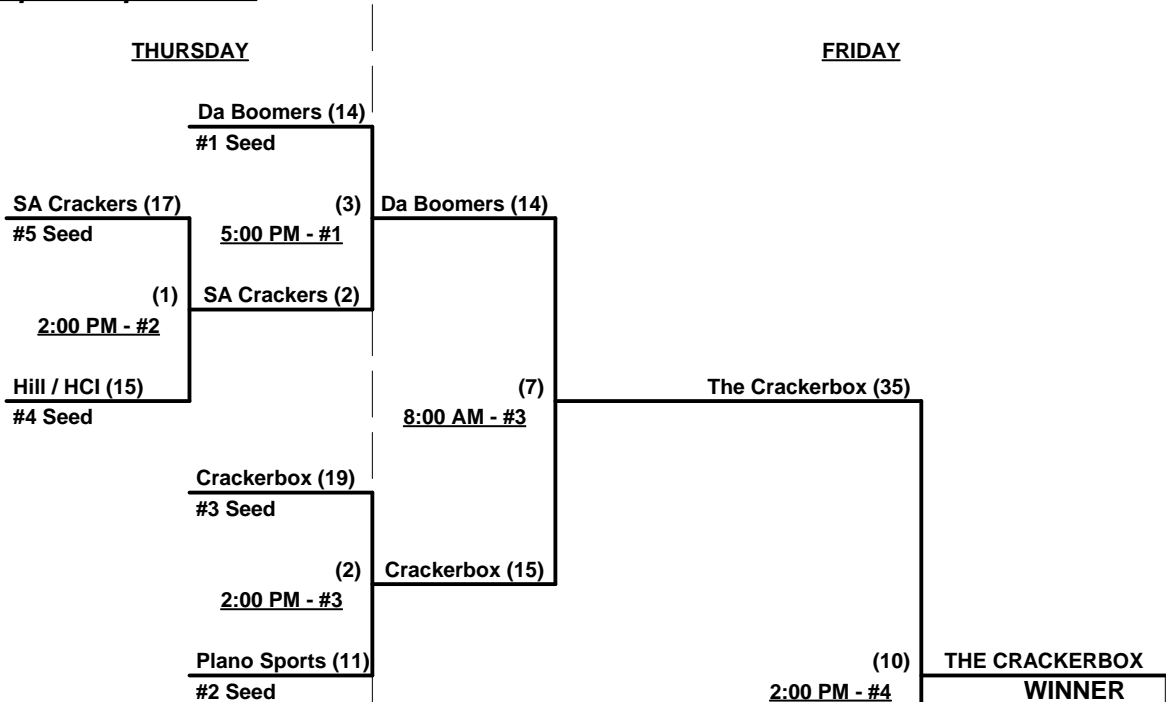

SSUSA's Texas State Championships 2010

Dallas, Texas

June 10 - 11, 2010

Rev. 06/07/2010

Men's 65+ Silver Division - 5 Teams

Championship Bracket