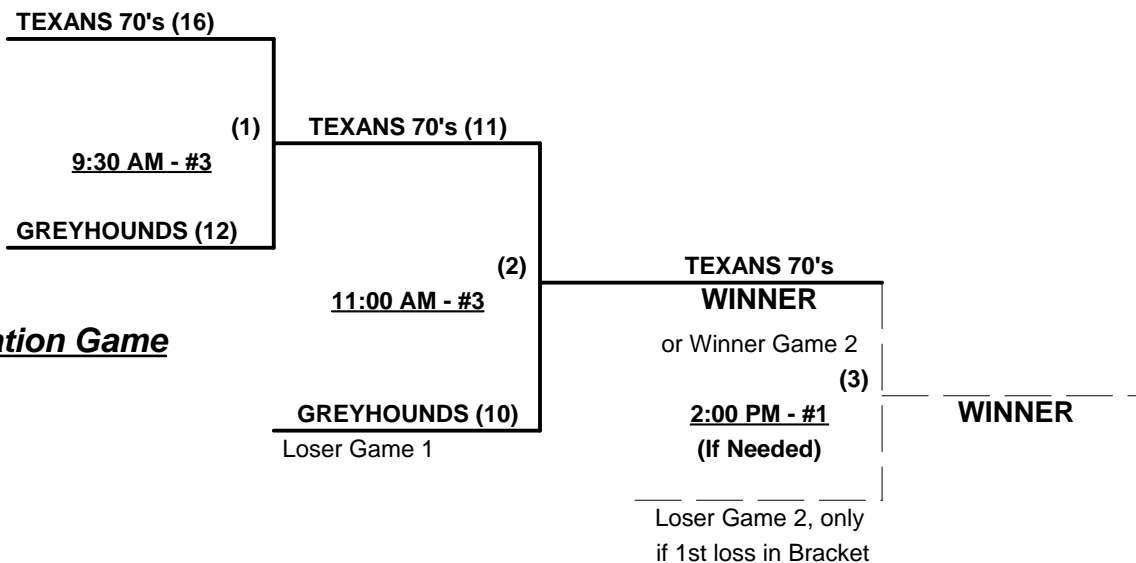

SSUSA's Texas State Championships 2010
Dallas, Texas
June 10 - 11, 2010

Rev. 07/14/2010

Men's 70+ Major Division - 2 Teams

Championship Bracket

SSUSA's Texas State Championships 2010

Dallas, Texas

June 10 - 11, 2010

Rev. 06/07/2010

Men's 65/70+ Silver Division - 5 Teams

<u>Win</u>	<u>Loss</u>			<u>Win</u>	<u>Loss</u>		
2	0	1	Da Boomers (OK)	1	1	4	The Crackerbox (AR)
1	1	2	Hill Contracting Inc. / HCI (TX)	0	2	5	San Antonio Crackers (TX)
1	1	3	Plano Sports 65's (TX)				

Thursday - June 10, 2010 • Kiest Park Sports Complex

Time	#	Runs	Team Name	Field	#	Runs	Team Name
8:00 AM	5	6	San Antonio Crackers (TX)	1	2	13	Hill Contracting Inc. / HCI (TX)
8:00 AM	4	11	The Crackerbox (AR)	2	3	10	Plano Sports 65's (TX)
9:30 AM	2	13	Hill Contracting Inc. / HCI (TX)	1	1	21	Da Boomers (OK)
9:30 AM	3	14	Plano Sports 65's (TX)	2	5	8	San Antonio Crackers (TX)
11:00 AM	1	11	Da Boomers (OK)	1	4	10	The Crackerbox (AR)

Seeding for Men's 65/70-Silver Three-Game-Guarantee Bracket beginning THURSDAY afternoon - See bracket

NOTE: Teams must WIN any combined Division to be eligible for Awards and 2011 Tournament of Champions bid.

Format: Two game Round Robin to seed Men's 65/70-Gold Three-Game-Guarantee bracket

If Team #5 wins bracket, runner-up receives 65-AA 2011 Tournament of Champions bid

Home Runs - AA Rule = 1 per team per game, Outs

Run Rules - 5 runs per ½ inning at bat, except "open" inning

Time Limits - RR = 60 + open inn. • Bracket = 65 + open inn. • Championship game(s) = 7 innings full

Schedule Subject to Change at Discretion of Tournament and Field Directors