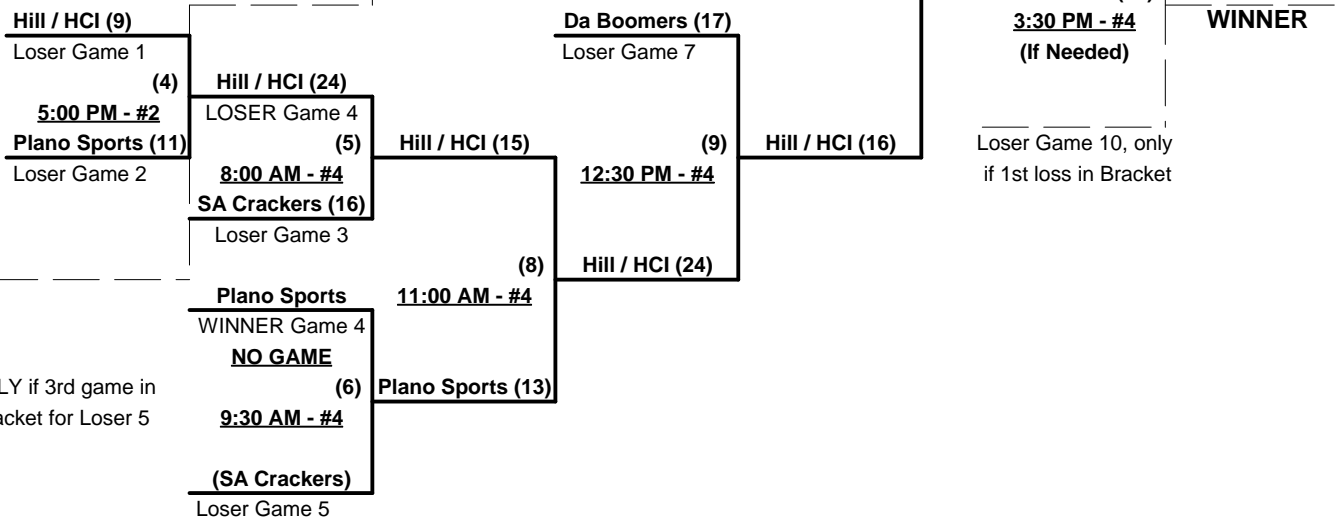

Elimination Bracket

ONLY if 3rd game in Bracket for Loser 5