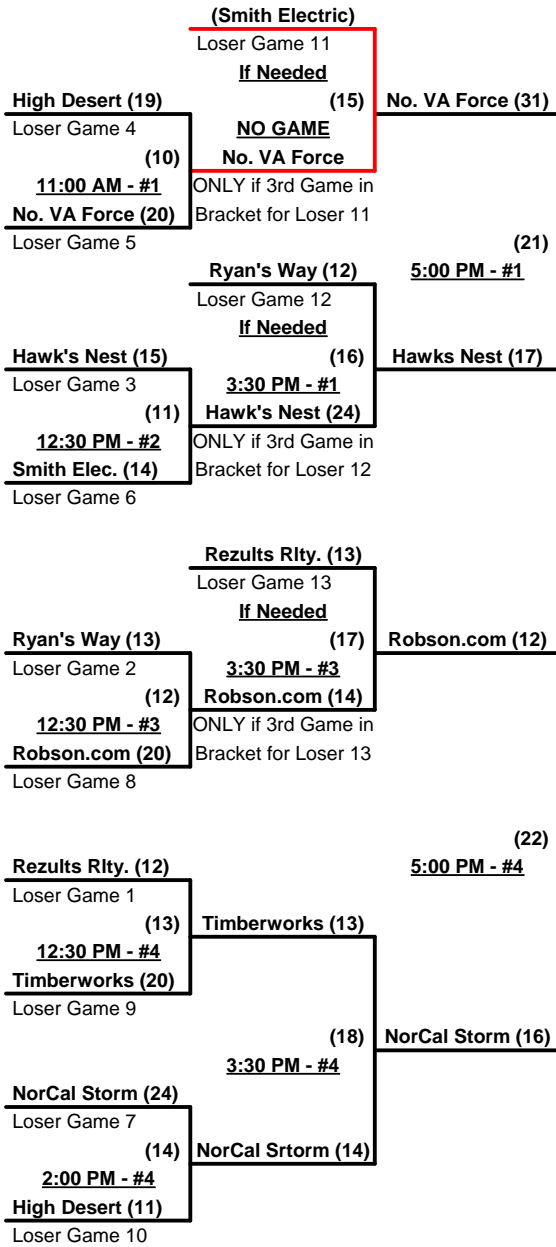

Elimination Bracket

Men's 60+ Major Division - 13 Teams

SATURDAY

SUNDAY

SSUSA's World Championships 2011

Phoenix, Arizona

October 14 - 16, 2011

Rev. 10/28/2011

Men's 60+ AAA Division - 30 Teams

Win	Loss		Win	Loss	
2	0	1 60's Renegades (MO)	1	1	16 Nor-Cal STIXX 60 (CA)
0	2	2 Aro Glass Clubbers (WA)	2	0	17 Nova Home Loans (AZ)
2	0	3 Bay Supporters 60's (CA)	2	0	18 OC Mustangs (CA)
1	1	4 Chicago Classic Bobcats (IL)	1	1	19 Over The Edge (CA)
0	2	5 Dallas Spurs (TX)	2	0	20 R & R Sixtees (CA)
0	2	6 Fire One (WA)	1	1	21 S. Antonio Sil. Streaks (TX)
2	0	7 Fountain Valley Outlaws (CA)	1	1	22 Scrap Iron Diamonds (CO)
1	1	8 Georgia/Alabama Masters	0	2	23 Scrap Iron/Phiten (CO)
0	2	9 Grant County Merchants (NM)	2	0	24 Sidewinders 60's (AZ)
1	1	10 Jersey Masters (NJ)	1	1	25 SoCal Gusto (CA)
1	1	11 Last Call (NV)	1	1	26 South Florida Heat
0	2	12 Lone Star Pickups (TX)	1	1	27 Stahl Post #30 (NJ)
2	0	13 Marauders (CA)	0	2	28 Team Mayhem 60 (OK)
0	2	14 Masters Marauders (BC)	2	0	29 Titans (CA)
0	2	15 Minnesota Masters / Red	1	1	30 USA Patriots (OK)

Friday • October 14, 2011 • Desert West Park Softball Complex • Phoenix

Time	#	Runs	Team Name	Field	#	Runs	Team Name
8:30 AM	18	13	OC Mustangs (CA)	1	14	12	Masters Marauders (BC)
8:30 AM	3	20	Bay Supporters 60's (CA)	2	15	15	Minnesota Masters / Red
8:30 AM	19	13	Over The Edge (CA)	3	26	15	South Florida Heat
8:30 AM	1	22	60's Renegades (MO)	4	2	15	Aro Glass Clubbers (WA)
10:00 AM	23	16	Scrap Iron/Phiten (CO)	1	18	17	OC Mustangs (CA)
10:00 AM	15	12	Minnesota Masters / Red	2	13	27	Marauders (CA)
10:00 AM	14	12	Masters Marauders (BC)	3	16	13	Nor-Cal STIXX 60 (CA)
10:00 AM	2	9	Aro Glass Clubbers (WA)	4	27	24	Stahl Post #30 (NJ)

USA NATIONAL CHAMPIONSHIP GAME • South Florida Heat (East) vs. Bay Supporters 60's (West)

11:30 AM	26	11	South Florida Heat	1	3	13	Bay Supporters 60's (CA)
11:30 AM	13	19	Marauders (CA)	2	23	18	Scrap Iron/Phiten (CO)
11:30 AM	16	6	Nor-Cal STIXX 60 (CA)	3	1	12	60's Renegades (MO)
11:30 AM	27	17	Stahl Post #30 (NJ)	4	19	21	Over The Edge (CA)

Friday • October 14, 2011 • Cesar Chavez Park Softball Complex • Phoenix

Time	#	Runs	Team Name	Field	#	Runs	Team Name
8:00 AM	5	17	Dallas Spurs (TX)	1	25	18	SoCal Gusto (CA)
8:00 AM	30	12	USA Patriots (OK)	2	24	14	Sidewinders 60's (AZ)
8:00 AM	10	22	Jersey Masters (NJ)	3	6	10	Fire One (WA)
8:00 AM	21	7	S. Antonio Sil. Streaks (TX)	4	17	19	Nova Home Loans (AZ)
9:30 AM	25	13	SoCal Gusto (CA)	1	30	15	USA Patriots (OK)
9:30 AM	24	18	Sidewinders 60's (AZ)	2	10	6	Jersey Masters (NJ)
9:30 AM	6	6	Fire One (WA)	3	21	16	S. Antonio Sil. Streaks (TX)
9:30 AM	17	12	Nova Home Loans (AZ)	4	5	11	Dallas Spurs (TX)

Seeding for 60-AAA Three Game Guarantee Bracket commencing FRIDAY afternoon AT DESERT WEST