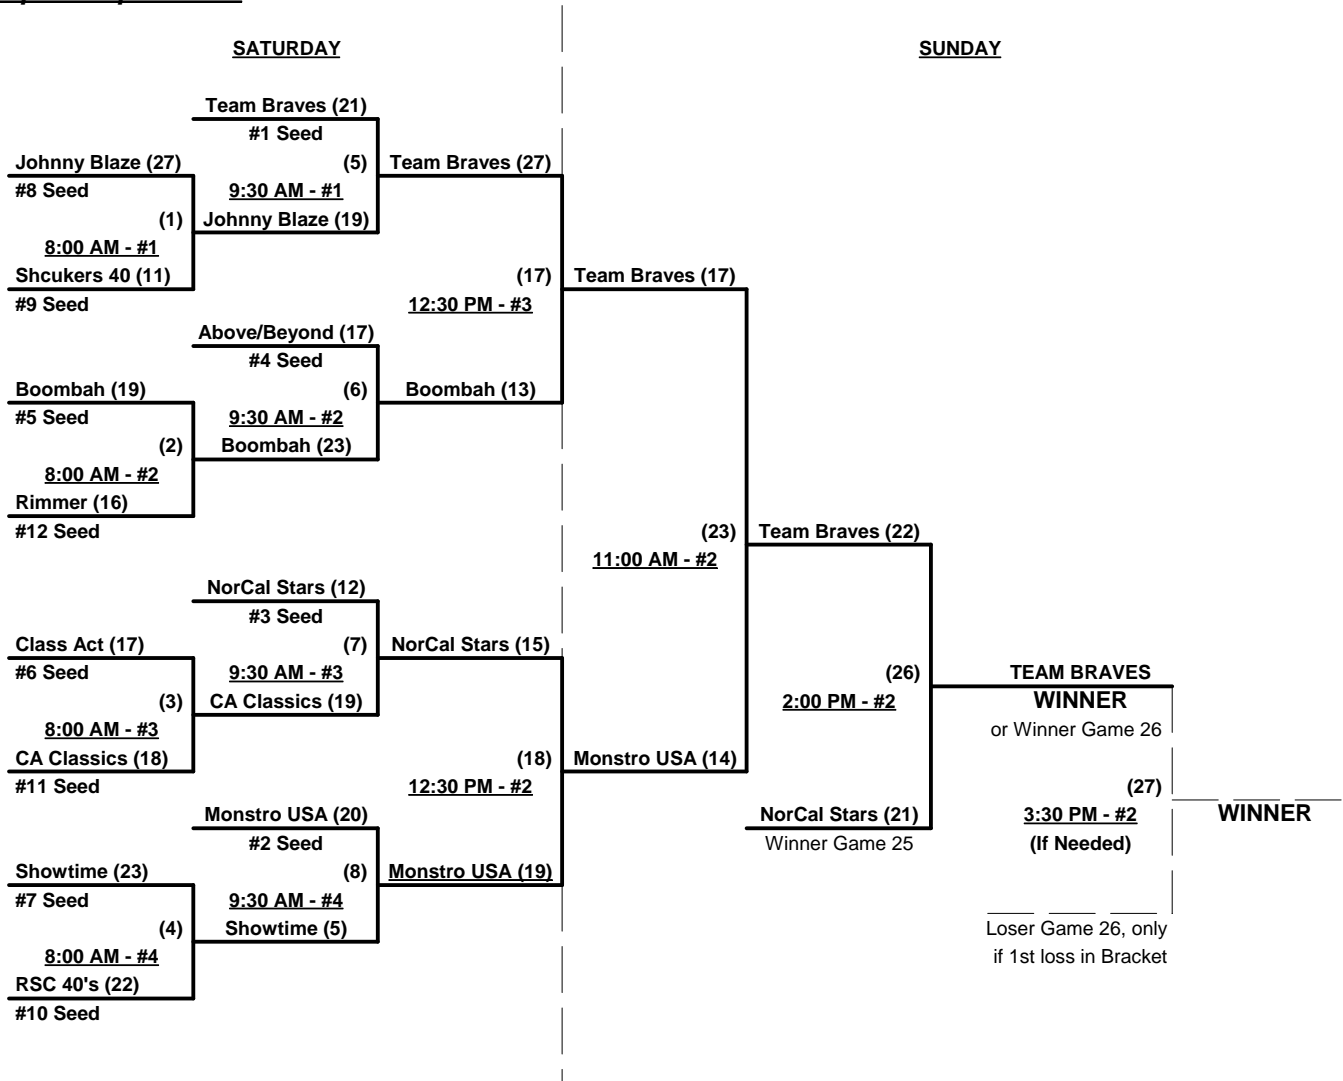

SSUSA's World Championships 2011

Phoenix, Arizona

October 14 - 16, 2011

Rev. 10/26/2011

Men's 40+ Masters Major Division - 12 Teams

Championship Bracket