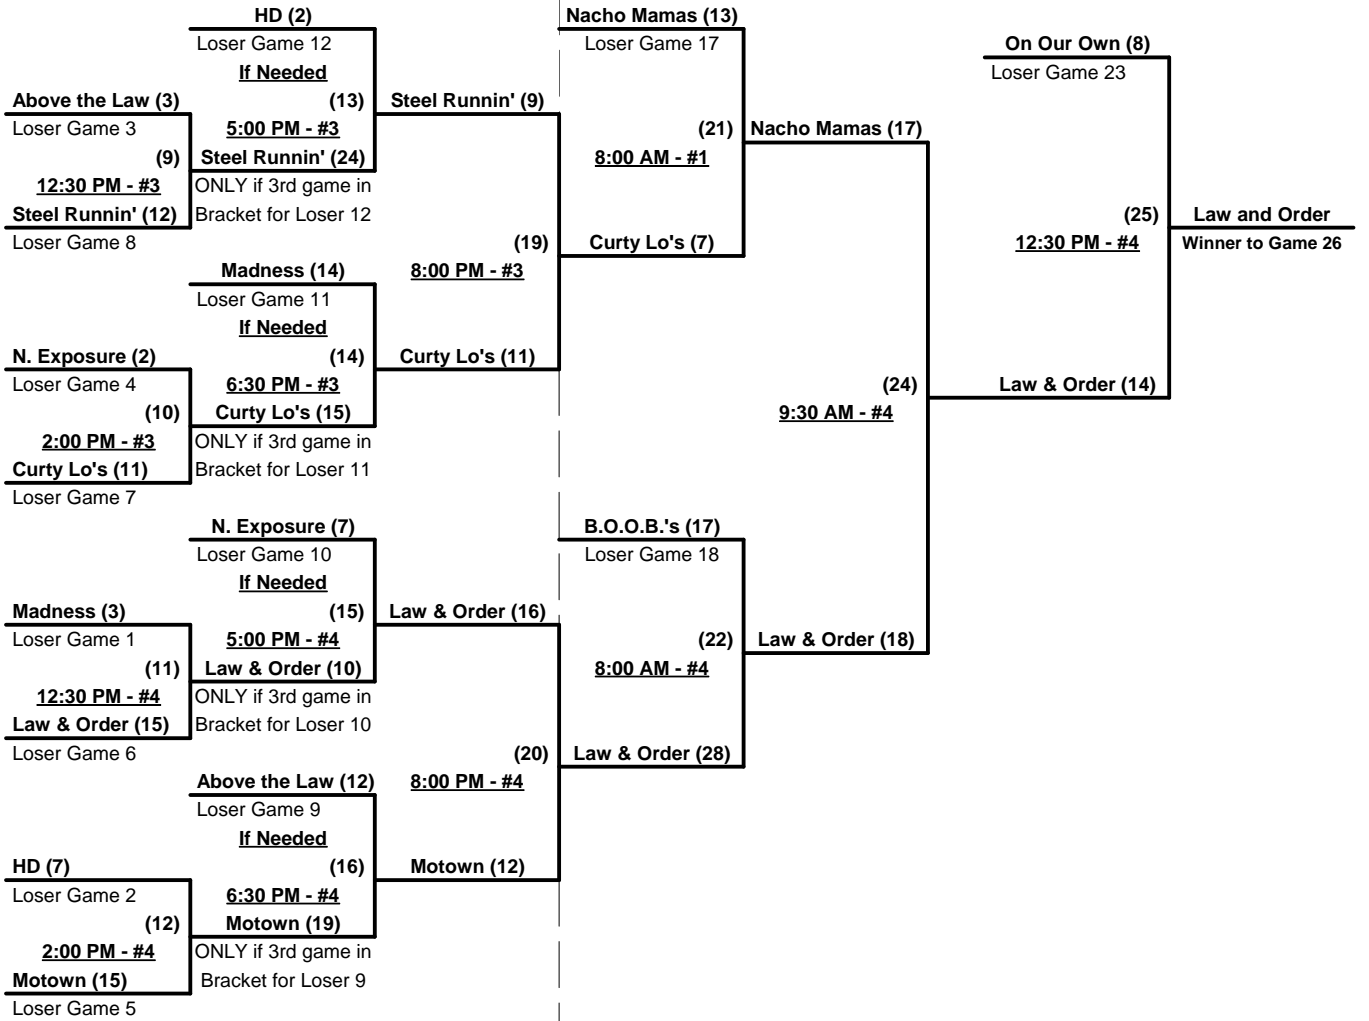

Elimination Bracket

Women's 40+ Masters AA Division - 12 Teams

SATURDAY

SUNDAY

SSUSA's World Championships 2011
Phoenix, Arizona
October 14 - 16, 2011

Rev. 10/26/2011

Women's 50+ Division - 7 Teams

<u>Win</u>	<u>Loss</u>		
2	0	1	2nd Wind (CA)
1	1	2	Bottom of the 5th (CA)
2	0	3	California Spirit 50 (CA)
0	2	4	Guilty by Association (AZ)

<u>Win</u>	<u>Loss</u>		
0	2	5	No Limits (NV)
2	0	6	Silver Foxes (CA)
0	2	7	TMAC/Triple Crown (CO)

Friday • October 14, 2011 • Rose Mofford Sports Complex • Phoenix

Time	#	Runs	Team Name	Field	#	Runs	Team Name
WORLD CHAMPIONSHIPS 2011 OPENING CEREMONIES • 12:30 PM • FIELD #1							
1:30 PM	2	<u>10</u>	Bottom of the 5th (CA)	3	6	<u>11</u>	Silver Foxes (CA)
1:30 PM	5	<u>5</u>	No Limits (NV)	4	1	<u>10</u>	2nd Wind (CA)
3:00 PM	6	<u>14</u>	Silver Foxes (CA)	3	7	<u>2</u>	TMAC/Triple Crown (CO)
4:30 PM	3	<u>15</u>	California Spirit 50 (CA)	2	5	<u>11</u>	No Limits (NV)
4:30 PM	7	<u>4</u>	TMAC/Triple Crown (CO)	3	2	<u>7</u>	Bottom of the 5th (CA)
4:30 PM	1	<u>10</u>	2nd Wind (CA)	4	4	<u>6</u>	Guilty by Association (AZ)
6:00 PM	4	<u>4</u>	Guilty by Association (AZ)	4	3	<u>19</u>	California Spirit 50 (CA)

Seeding for Three Game Guarantee Bracket commencing Saturday morning - See Bracket for details

1. **Format:** Two (2) Game Round Robin to seed Women's 50+ Division Three Game Guarantee Bracket
   Home Runs - Open
   Run Rules - 5 runs per ½ inning at bat (except open inning)
   Time Limits - RR = 65 + open inn. • Bracket = 70 + open inn. • Championship game(s) = 7 innings full
   Tie Breakers - Head to head (in full RR only), least runs allowed, run differential, coin toss

Schedule Subject to Change at Discretion of Tournament and Field Directors