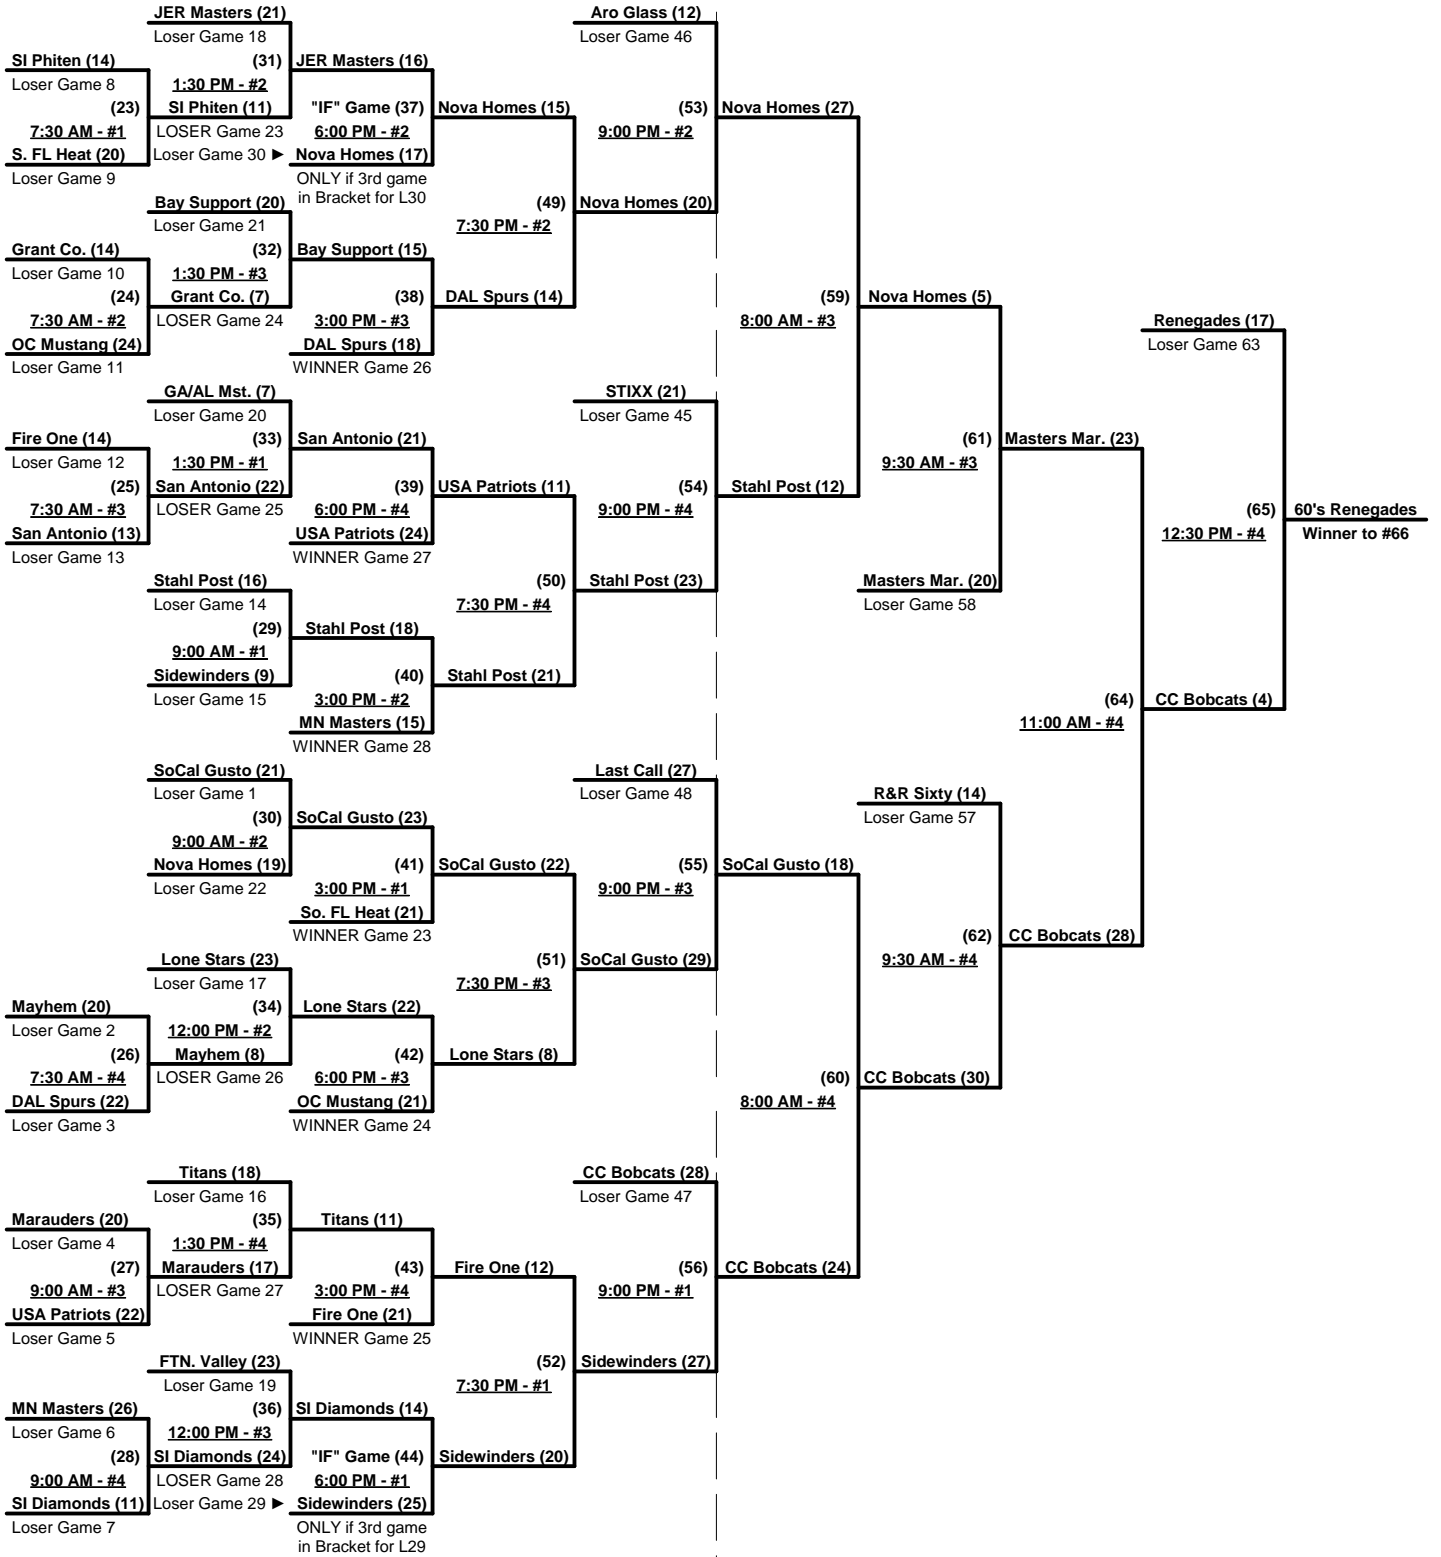

ALL BRACKET GAMES PLAYED AT DESERT WEST

Elimination Bracket

Men's 60+ AAA Division - 30 Teams

SATURDAY

SUNDAY

SSUSA's World Championships 2011
Phoenix, Arizona
October 14 - 16, 2011

Rev. 10/28/2011

Men's 60+ AA Division - 11 Teams