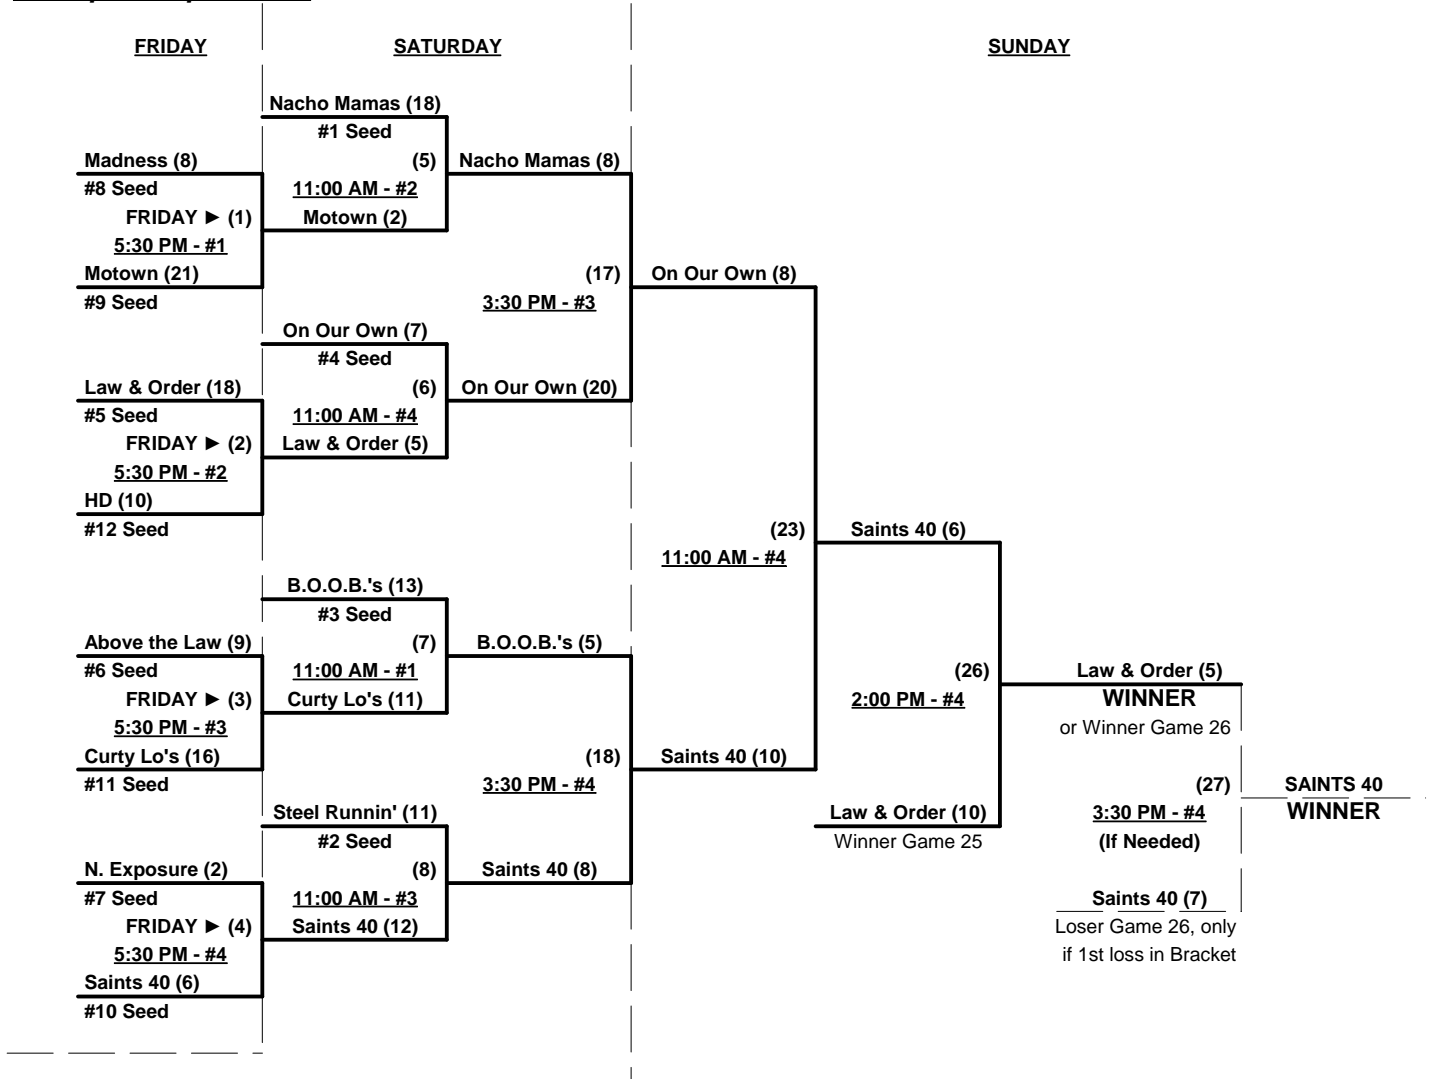

SSUSA's World Championships 2011

Phoenix, Arizona

October 14 - 16, 2011

Rev. 10/26/2011

Women's 40+ Masters AA Division - 12 Teams

Win	Loss		Team Name
1	1	1	Above The Law (MO)
1	1	2	B.O.O.B.'s (CA)
0	2	3	Curty Lo's (MA)
0	2	4	HD (NM)
1	1	5	Law and Order (MO)
1	1	6	Madness (NM)

Win	Loss		Team Name
1	1	7	Motown Magic (MI)
1	1	8	Murray / No. Exposure (AK)
2	0	9	Nacho Mamas (AZ)
1	1	10	O.O.O. / On Our Own (TX)
1	1	11	Saints (AZ)
2	0	12	Steel Runnin' (CA)

Friday • October 14, 2011 • Papago Park Softball Complex • Phoenix

Time	#	Runs	Team Name	Field	#	Runs	Team Name
12:30 PM	4	15	HD (NM)	1	7	19	Motown Magic (MI)
12:30 PM	9	17	Nacho Mamas (AZ)	2	1	20	Above The Law (MO)
12:30 PM	2	3	B.O.O.B.'s (CA)	3	10	5	O.O.O. / On Our Own (TX)
12:30 PM	11	11	Saints (AZ)	4	5	24	Law and Order (MO)
2:00 PM	3	5	Curty Lo's (MA)	1	12	13	Steel Runnin' (CA)
2:00 PM	8	22	Murray / No. Exposure (AK)	2	6	6	Madness (NM)
2:00 PM	5	14	Law and Order (MO)	3	2	15	B.O.O.B.'s (CA)
2:00 PM	7	8	Motown Magic (MI)	4	11	16	Saints (AZ)
3:30 PM	12	21	Steel Runnin' (CA)	1	8	11	Murray / No. Exposure (AK)
3:30 PM	6	13	Madness (NM)	2	3	5	Curty Lo's (MA)
3:30 PM	1	16	Above The Law (MO)	3	4	9	HD (NM)
3:30 PM	10	12	O.O.O. / On Our Own (TX)	4	9	20	Nacho Mamas (AZ)

Seeding for Three-Game-Guarantee Bracket commencing FRIDAY evening - See Bracket for details

Format: Two (2) Game Round Robin to seed 40-Masters AA Division Three Game Guarantee Bracket
Home Runs - AA Rule = 1 per team per game, Outs
Run Rules - 5 runs per ½ inning at bat (except open inning)
Time Limits - RR = 65 + open inn. • Bracket = 70 + open inn. • Championship game(s) = 7 innings full
Tie Breakers - Head to head (in full RR only), least runs allowed, run differential, coin toss

Schedule Subject to Change at Discretion of Tournament and Field Directors

SSUSA's World Championships 2011

Phoenix, Arizona

October 14 - 16, 2011

Rev. 10/26/2011

Women's 40+ Masters AA Division - 12 Teams

Championship Bracket