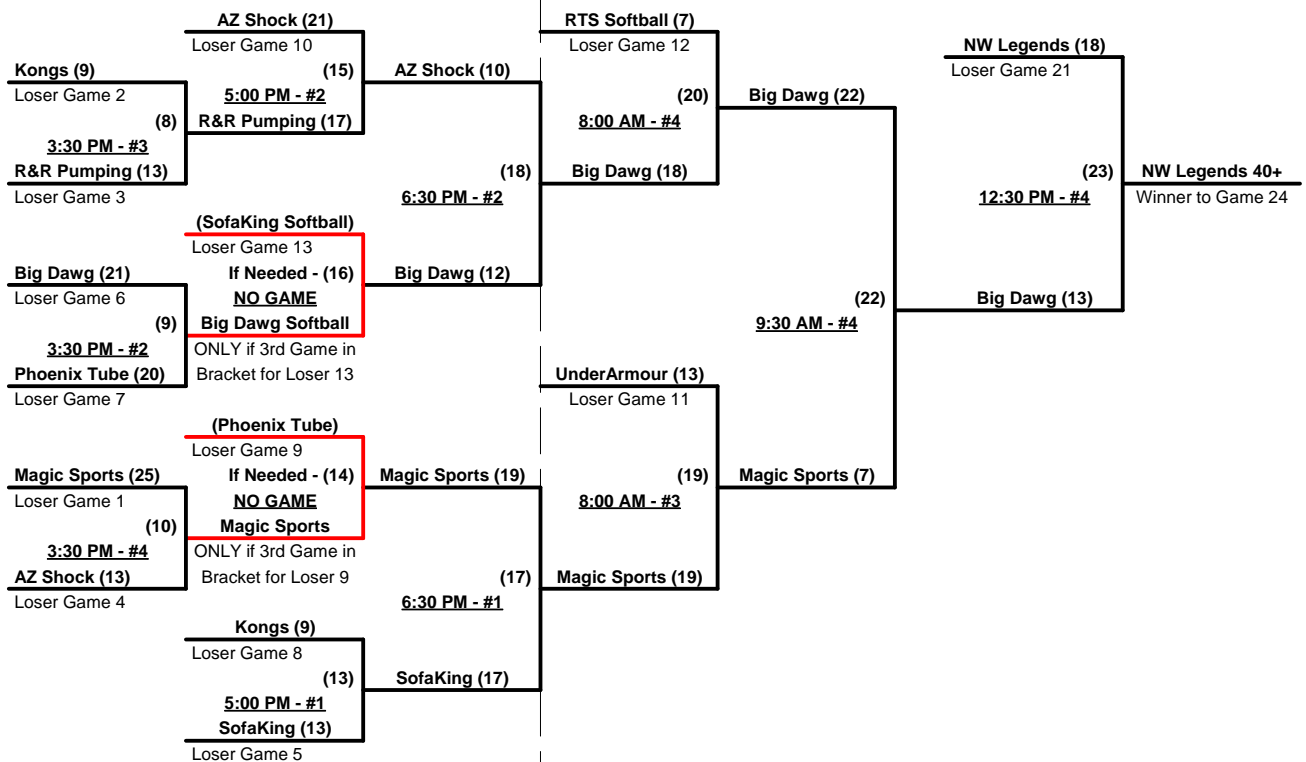

SSUSA's World Championships 2011

Phoenix, Arizona

October 14 - 16, 2011

Rev. 10/26/2011

Men's 40+ Masters AAA Division - 11 Teams

Championship Bracket

Elimination Bracket