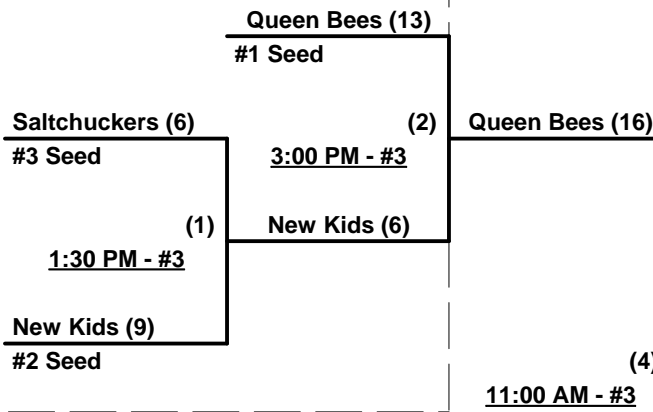

SSUSA's World Championships 2011
Phoenix, Arizona
October 14 - 16, 2011

Rev. 10/26/2011

Women's 65+ Division - 3 Teams

Championship Bracket

SATURDAY

SUNDAY