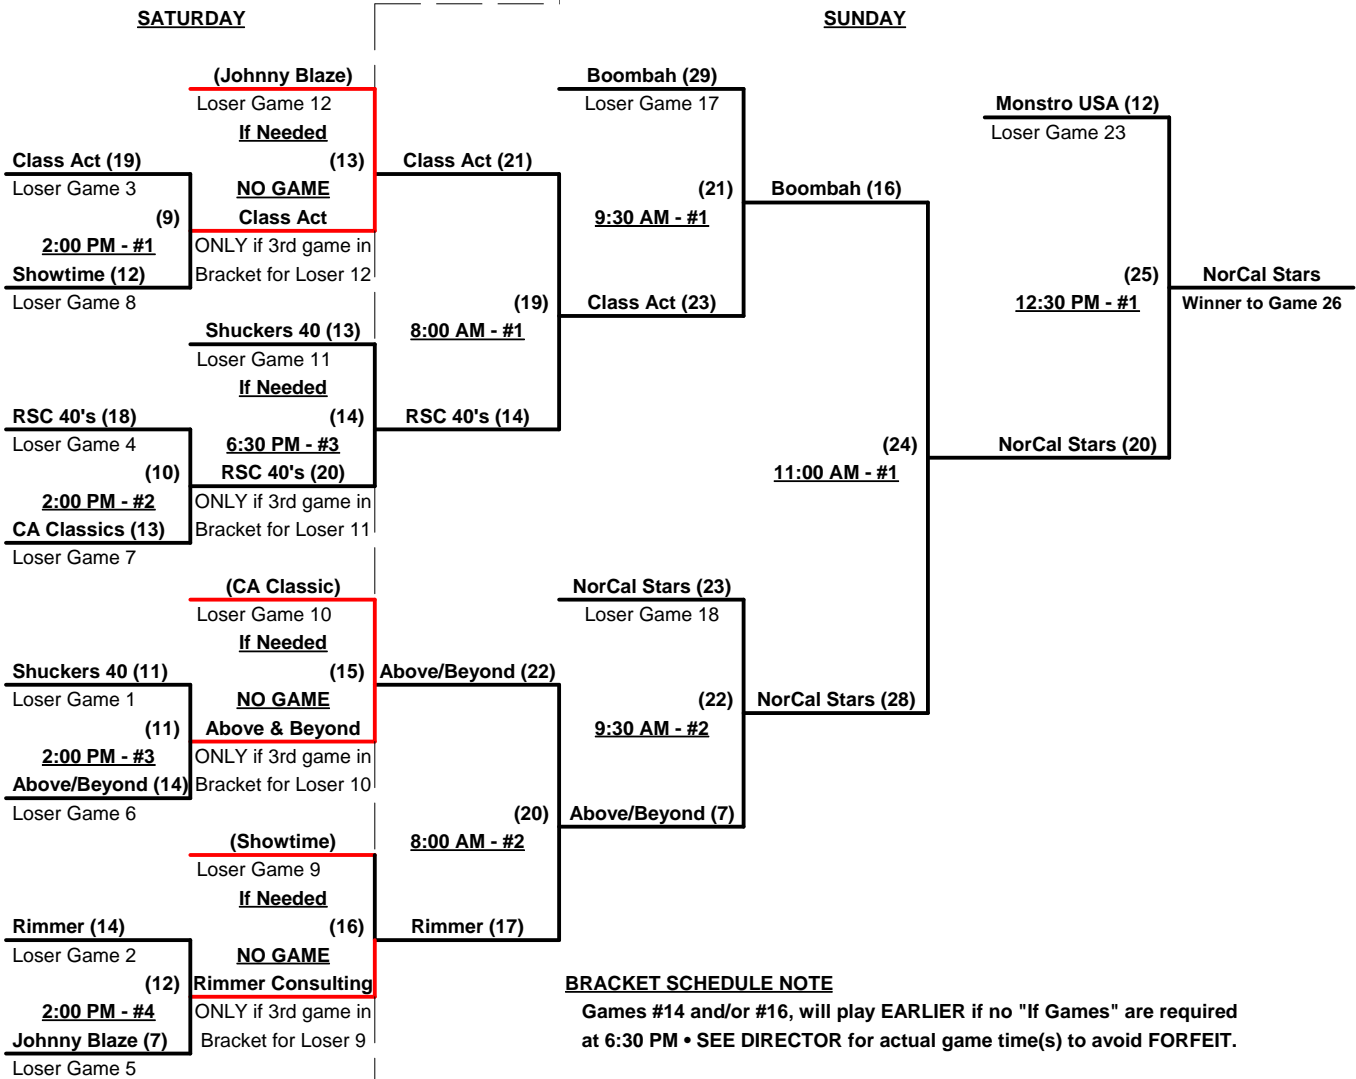

Phoenix, Arizona

October 14 - 16, 2011

Rev. 10/26/2011

Men's 40+ Masters Major Division - 12 Teams

Championship Bracket

Elimination Bracket

Men's 40+ Masters Major Division - 12 Teams

BRACKET SCHEDULE NOTE