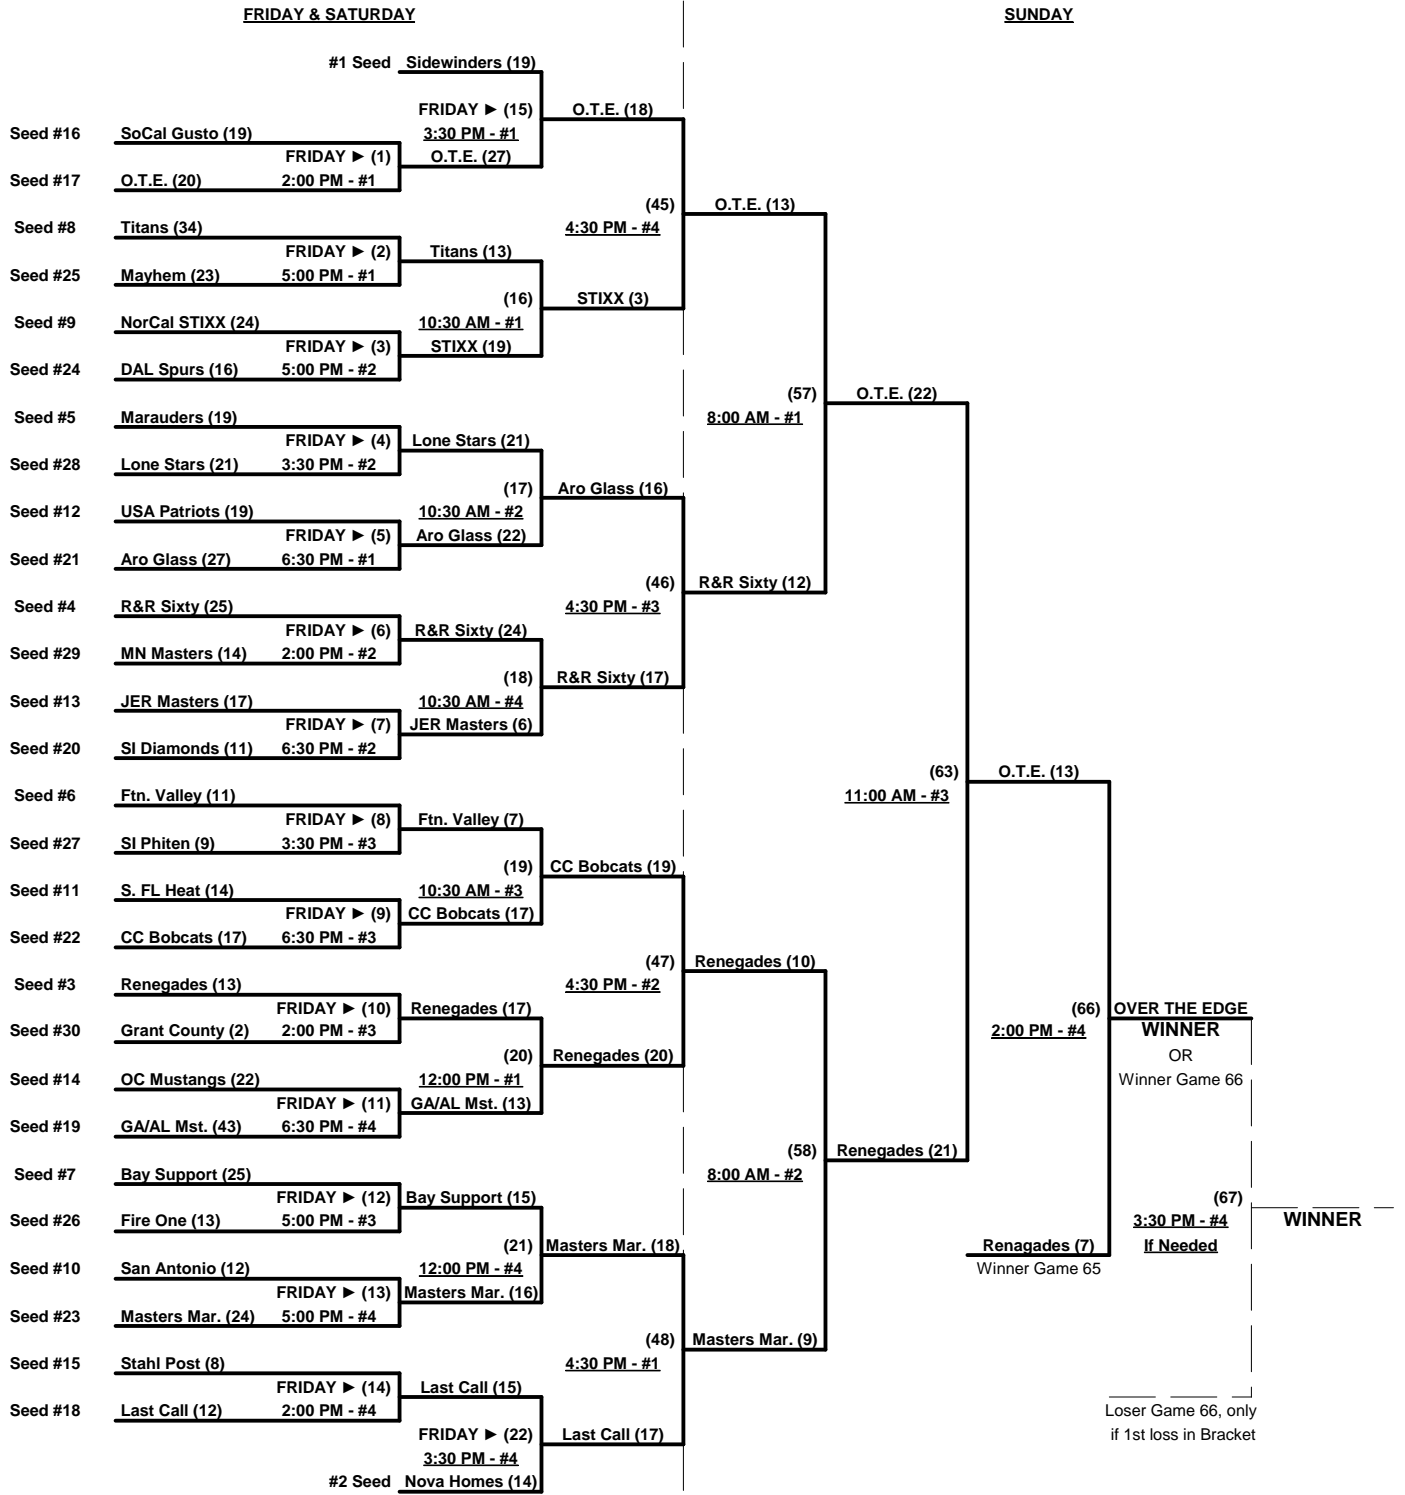

ALL BRACKET GAMES PLAYED AT DESERT WEST

Elimination Bracket

Men's 60+ AAA Division - 30 Teams

SATURDAY

SUNDAY

SSUSA's World Championships 2011
Phoenix, Arizona
October 14 - 16, 2011

Rev. 10/28/2011

Men's 60+ AA Division - 11 Teams