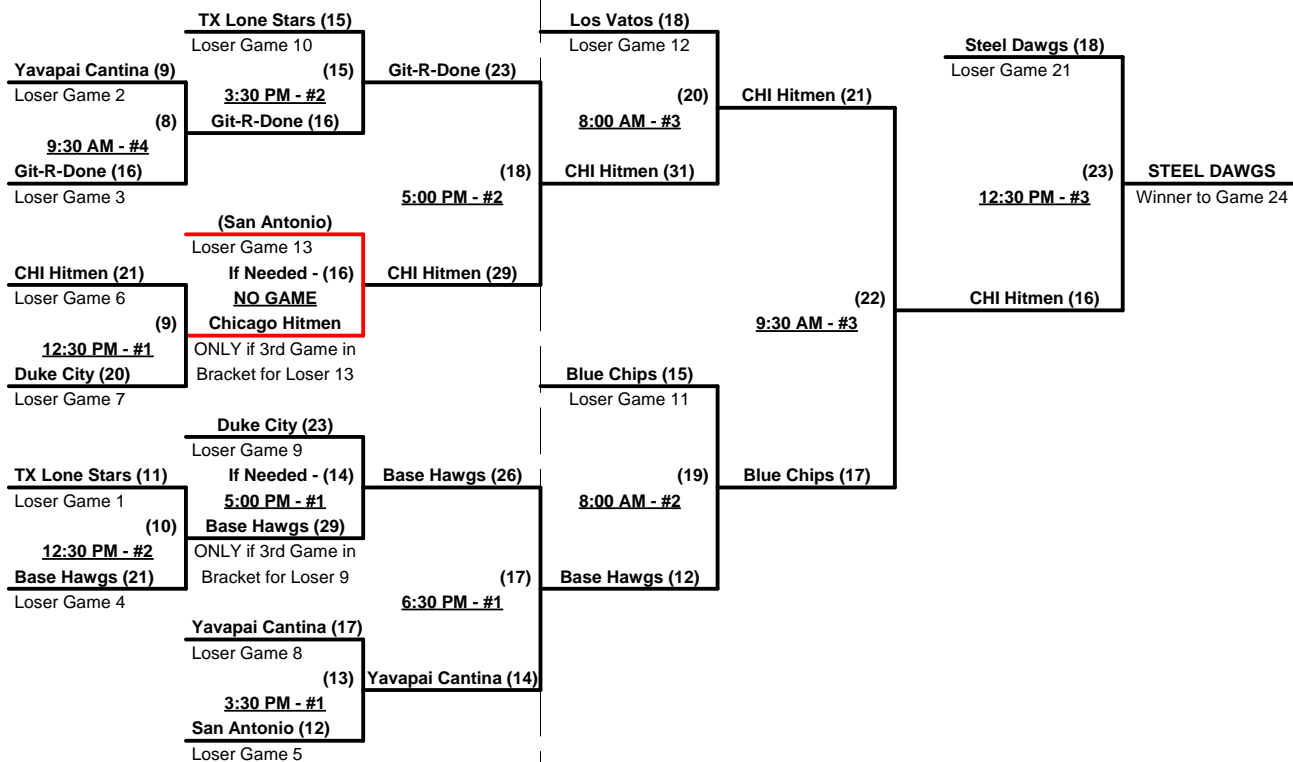

SSUSA's World Championships 2011

Phoenix, Arizona

October 14 - 16, 2011

Rev. 10/28/2011

Men's 60+ AA Division - 11 Teams

Championship Bracket

Elimination Bracket