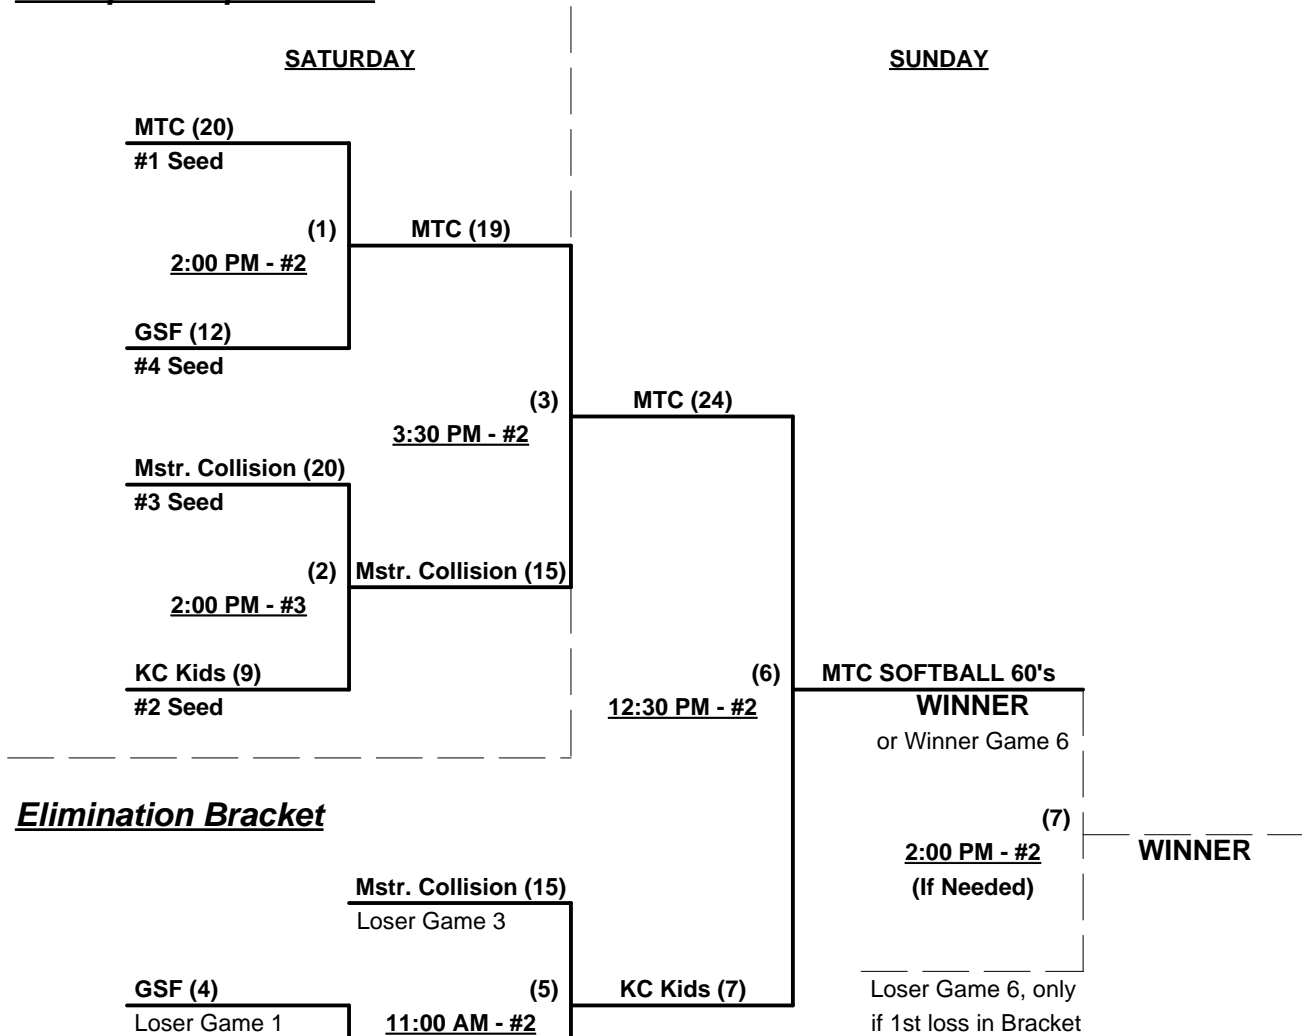

Schedule Subject to Change at Discretion of Tournament and Field Directors

SSUSA's World Championships 2011

Phoenix, Arizona

October 14 - 16, 2011

Rev. 10/28/2011

Men's 60+ Major Plus Division - 4 Teams

Championship Bracket