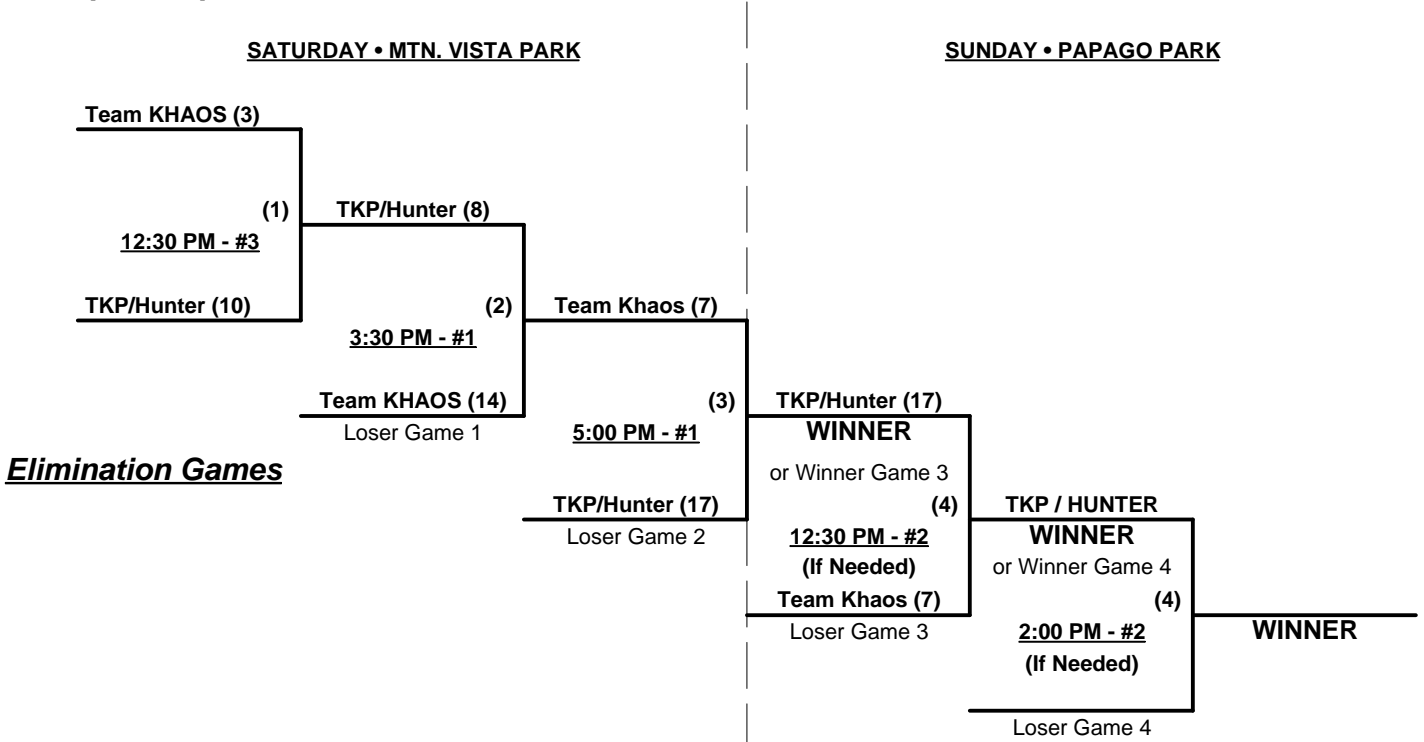

SSUSA's World Championships 2011

Phoenix, Arizona

October 14 - 16, 2011

Rev. 10/26/2011

Women's 40+ Masters Major & AAA Divisions - 13 Teams

Win	Loss		Win	Loss	
1	1	1 Team K.H.A.O.S. (CA)	1	1	8 Old School 40's (CA)
1	1	2 TKP/Hunters (CA)	1	1	9 Team Works (PA)
1	1	3 Arizona Dream Team (AZ)	1	1	10 Tharaldson Softball (NV)
2	0	4 Hafta Play (CA)	2	0	11 The Chosen Few (NJ)
1	1	5 Lady Canes II-Venus (TX)	1	1	12 Toxic (CA)
0	2	6 Lew's Crew (MD)	0	2	13 Twisted Fossils (MA)
1	1	7 No Matter What (CA)			

Friday • October 14, 2011 • Mountan Vista Park Softball Complex • Phoenix

Time	#	Runs	Team Name	Field	#	Runs	Team Name
9:00 AM	5	7	Lady Canes II-Venus (TX)	1	10	0	Tharaldson Softball (NV)
9:00 AM	3	17	Arizona Dream Team (AZ)	3	2	7 §	TKP/Hunters (CA)
10:30 AM	4	18	Hafta Play (CA)	1	5	7	Lady Canes II-Venus (TX)
10:30 AM	10	13	Tharaldson Softball (NV)	2	12	4	Toxic (CA)
10:30 AM	2	19 §	TKP/Hunters (CA)	3	7	11	No Matter What (CA)
12:00 PM	1	18 §	Team K.H.A.O.S. (CA)	1	13	12	Twisted Fossils (MA)
12:00 PM	11	14	The Chosen Few (NJ)	2	3	8	Arizona Dream Team (AZ)
12:00 PM	7	19	No Matter What (CA)	3	6	18	Lew's Crew (MD)
1:30 PM	13	6	Twisted Fossils (MA)	1	8	20	Old School 40's (CA)
1:30 PM	9	8	Team Works (PA)	2	1	7 §	Team K.H.A.O.S. (CA)
1:30 PM	6	2	Lew's Crew (MD)	3	4	14	Hafta Play (CA)
3:00 PM	8	10	Old School 40's (CA)	1	11	14	The Chosen Few (NJ)
3:00 PM	12	8	Toxic (CA)	3	9	7	Team Works (PA)

§ Teams #1-2 GIVE 5-Run OR 11-Defensive-Player equalizer in ALL Seeding games

Seeding for 40-AAA Three-Game-Guarantee Bracket commencing Saturday morning - See Bracket for details

Format: Two (2) Game Round Robin to seed 40-Masters AAA Division Three Game Guarantee Bracket

Note SATURDAY Bracket games at Mtn. Vista Park • SUNDAY Bracket games at Papago Park

Teams #1-2 play Best 3 of 5 Championship Series for 40-Masters Major Division

Teams #3-13 play Three-game-guarantee Bracket for 40-Masters AAA Division

Home Runs - Home Run Rule of LOWER rated team in game

Major Rule = 5 per team per game, Outs AAA Rule = 3 per team per game, Outs

Run Rules - 5 runs per ½ inning at bat (except open inning)

Time Limits - RR = 65 + open inn. • Bracket = 70 + open inn. • Championship game(s) = 7 innings full

Tie Breakers - Head to head (in full RR only), least runs allowed, run differential, coin toss

Schedule Subject to Change at Discretion of Tournament and Field Directors

SSUSA's World Championships 2011
Phoenix, Arizona
October 14 - 16, 2011

Rev. 10/2

Women's 40+ Masters Major Division - 2 Teams

Championship Bracket