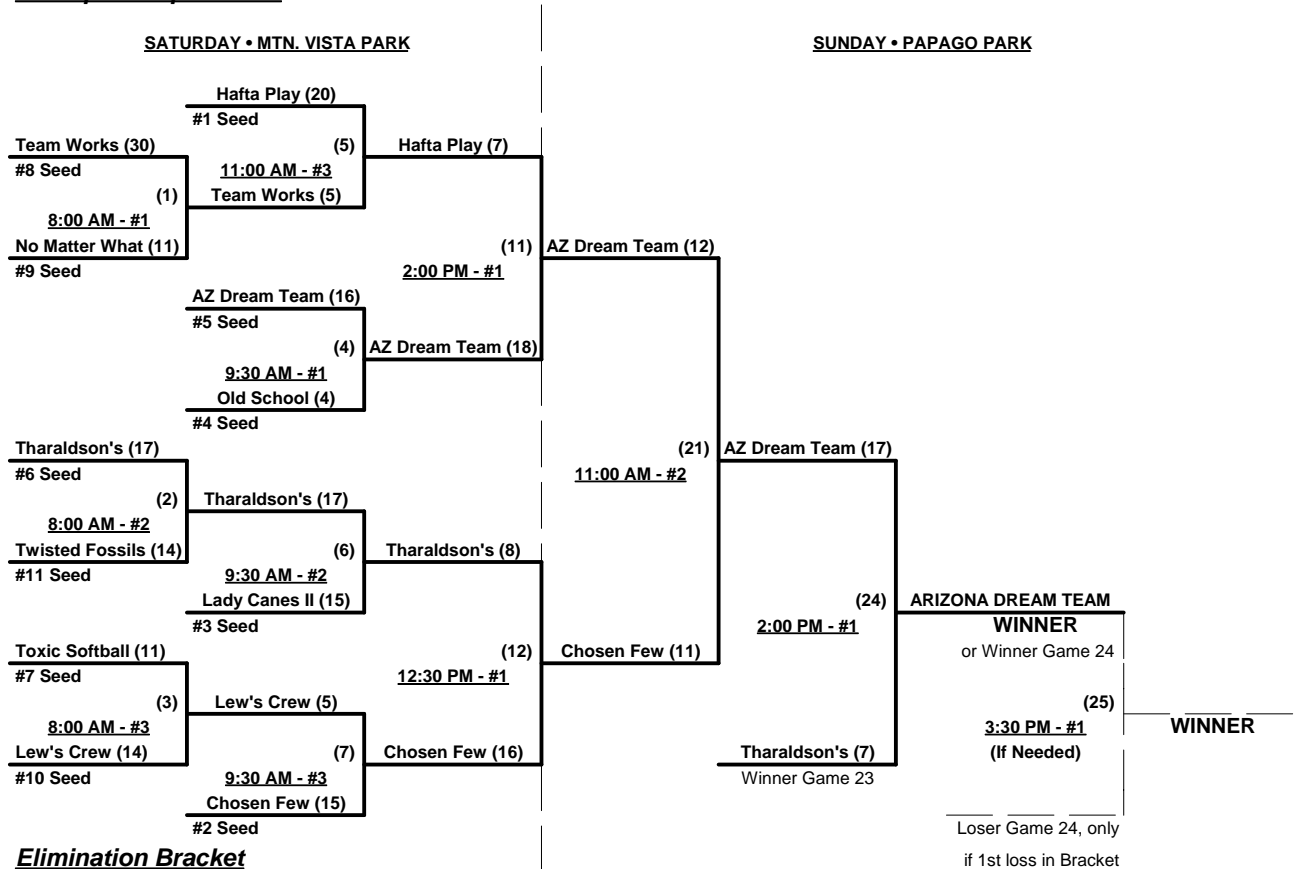

SSUSA's World Championships 2011

Phoenix, Arizona

October 14 - 16, 2011

Rev. 10/26/2011

Women's 40+ Masters AAA Division - 11 Teams

Championship Bracket

Elimination Bracket