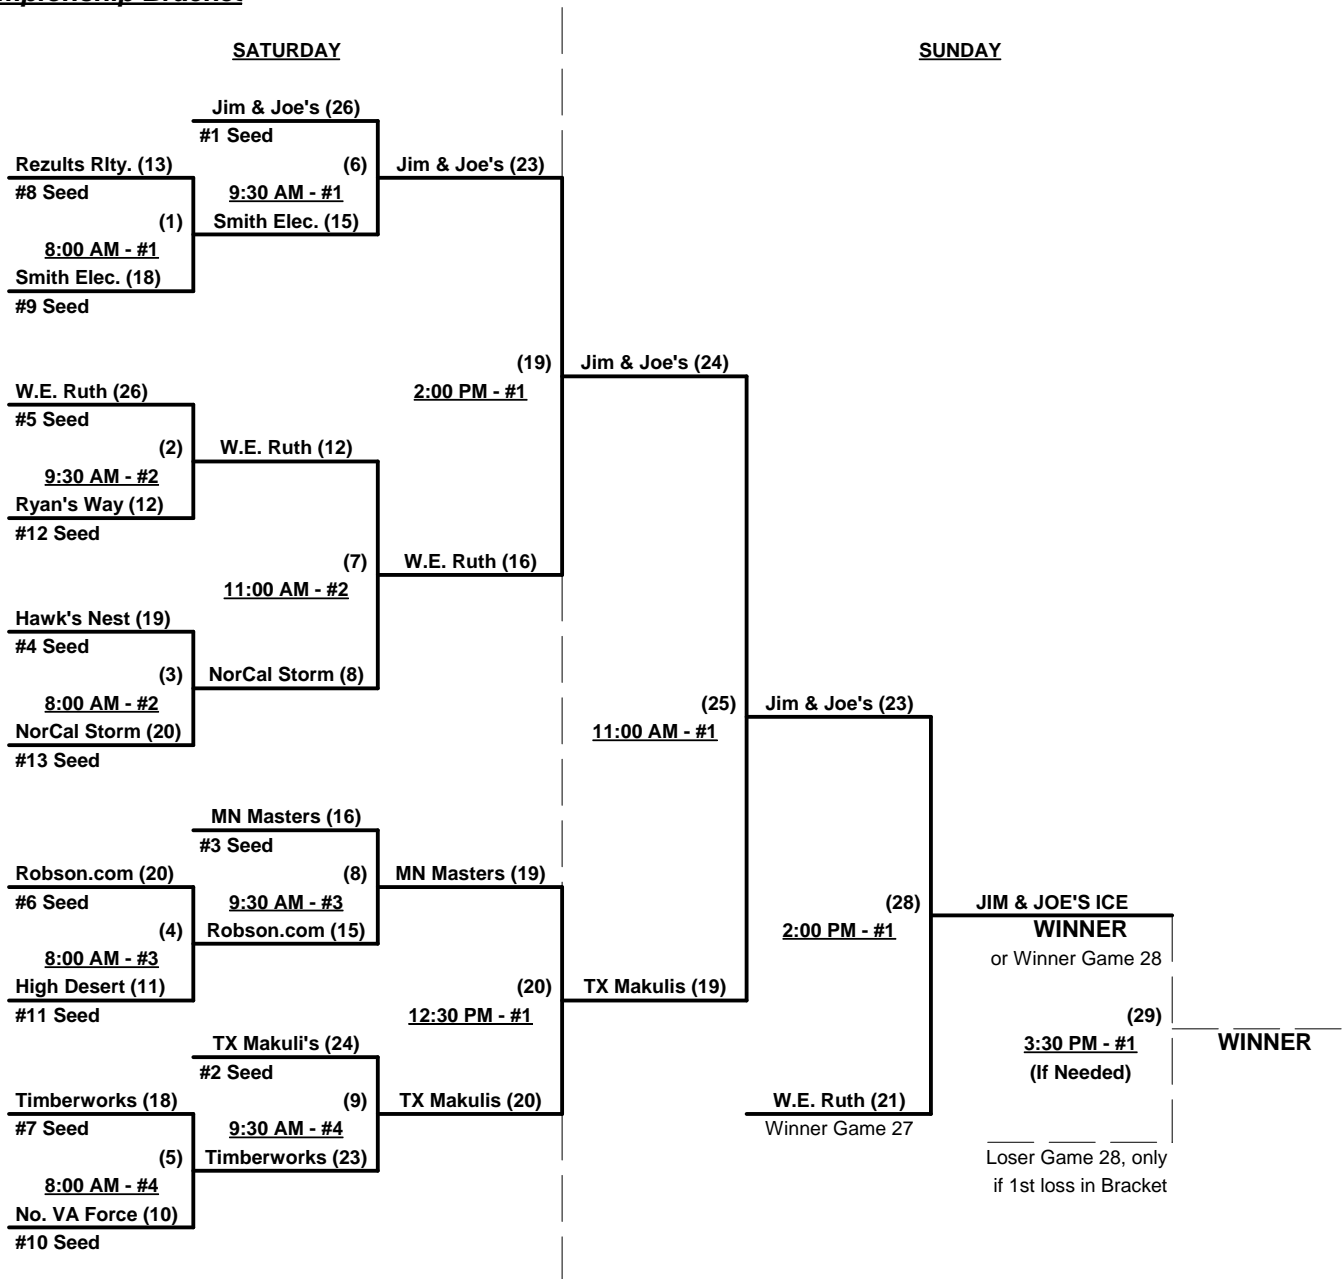

SSUSA's World Championships 2011

Phoenix, Arizona

October 14 - 16, 2011

Rev. 10/28/2011

Men's 60+ Major Division - 13 Teams

Win	Loss			Win	Loss		
2	0	1	Hawks Nest 60's (PA)	1	1	8	Robson.Com (AZ)
0	2	2	High Desert Dukes 60's (NM)	0	2	9	Ryan's Way (UT)
2	0	3	Jim & Joe's Ice (KY)	0	1	10	Smith Electric (AZ)
2	0	4	Minnesota Masters / White	2	0	11	Texas Makuli's (TX)
0	2	5	Nor Cal Storm (CA)	1	1	12	Timberworks Const. (CA)
0	2	6	Northern Virginia Force (VA)	2	0	13	W.E. Ruth Realty (WA)
1	1	7	Rezults Realty (NV)				

Friday • October 14, 2011 • Cesar Chavez Park Softball Complex • Phoenix

Time	#	Runs	Team Name	Field	#	Runs	Team Name
11:00 AM	6	22	Northern Virginia Force (VA)	3	7	23	Rezults Realty (NV)
11:00 AM	4	17	Minnesota Masters / White	4	2	11	High Desert Dukes 60's (NM)
12:30 PM	7	13	Rezults Realty (NV)	3	4	24	Minnesota Masters / White
12:30 PM	2	14	High Desert Dukes 60's (NM)	4	13	32	W.E. Ruth Realty (WA)
2:00 PM	1	32	Hawks Nest 60's (PA)	2	5	14	Nor Cal Storm (CA)
2:00 PM	9	8	Ryan's Way (UT)	3	12	17	Timberworks Const. (CA)
2:00 PM	11	16	Texas Makuli's (TX)	4	10	8	Smith Electric (AZ)
USA NATIONAL CHAMPIONSHIP GAME • W.E. Ruth Realty 60's (West) vs. Northern Virginia Force (East)							
2:30 PM	13	26	W.E. Ruth Realty (WA)	1	6	17	Northern Virginia Force (VA)
3:30 PM	5	12	Nor Cal Storm (CA)	2	11	25	Texas Makuli's (TX)
3:30 PM	8	32	Robson.Com (AZ)	3	9	7	Ryan's Way (UT)
3:30 PM	10	5	Smith Electric (AZ)	4	3	17	Jim & Joe's Ice (KY)
5:00 PM	12	14	Timberworks Const. (CA)	1	1	19	Hawks Nest 60's (PA)
5:00 PM	3	16	Jim & Joe's Ice (KY)	3	8	12	Robson.Com (AZ)

Seeding for 60-Major Three Game Guarantee Bracket commencing Saturday morning - See Bracket for details

Format: Two (2) Game Round Robin to seed 60-Major Division Three Game Guarantee Bracket
Home Runs - Major Rule = 5 per team per game, Outs
Run Rules - 5 runs per ½ inning at bat (except open inning)
Time Limits - RR = 65 + open inn. • Bracket = 70 + open inn. • Championship game(s) = 7 innings full
Tie Breakers - Head to head (in full RR only), least runs allowed, run differential, coin toss

Schedule Subject to Change at Discretion of Tournament and Field Directors

SSUSA's World Championships 2011

Phoenix, Arizona

October 14 - 16, 2011

Rev. 10/28/2011

Men's 60+ Major Division - 13 Teams

Championship Bracket