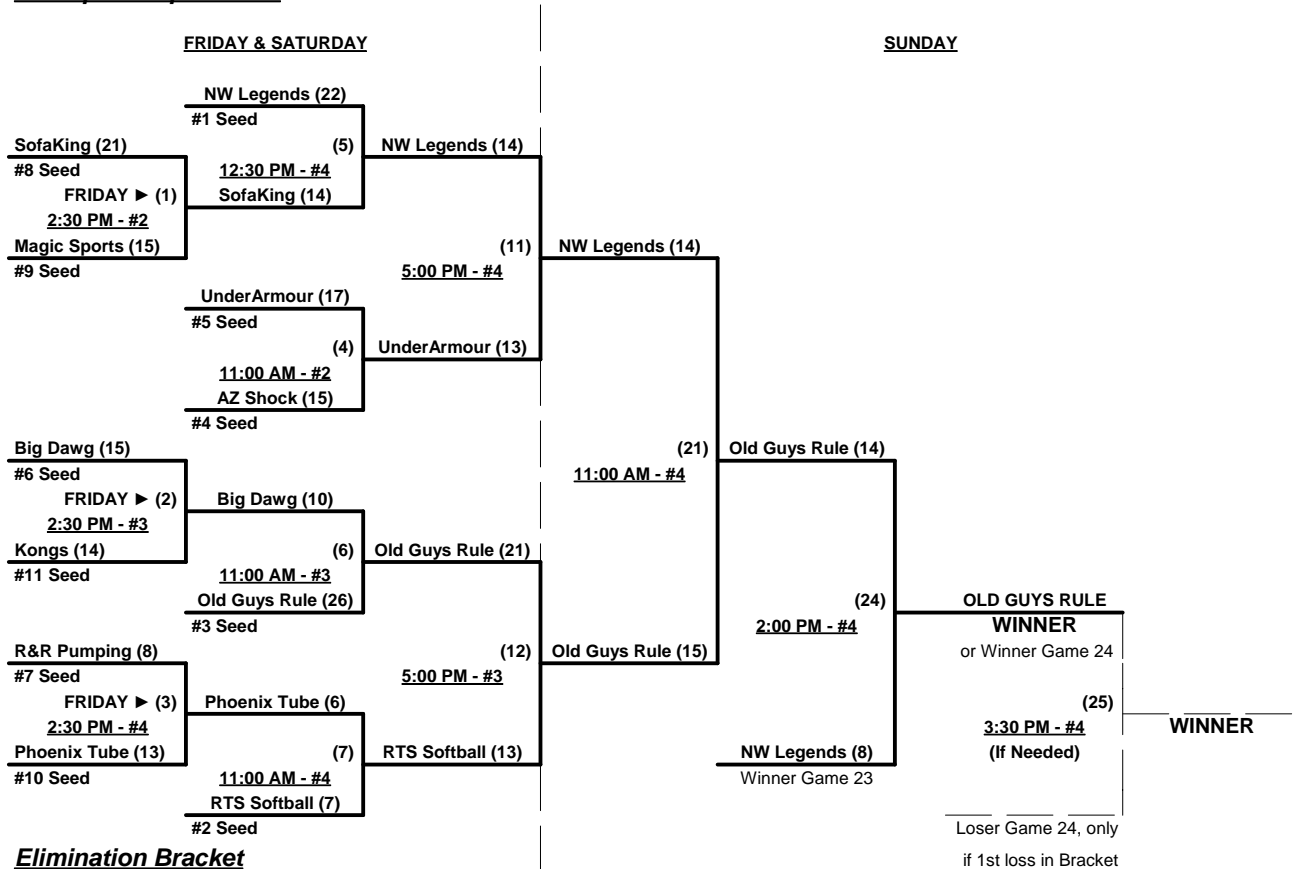

SSUSA's World Championships 2011

Phoenix, Arizona

October 14 - 16, 2011

Rev. 10/26/2011

Men's 40+ Masters AAA Division - 11 Teams

Championship Bracket

Elimination Bracket