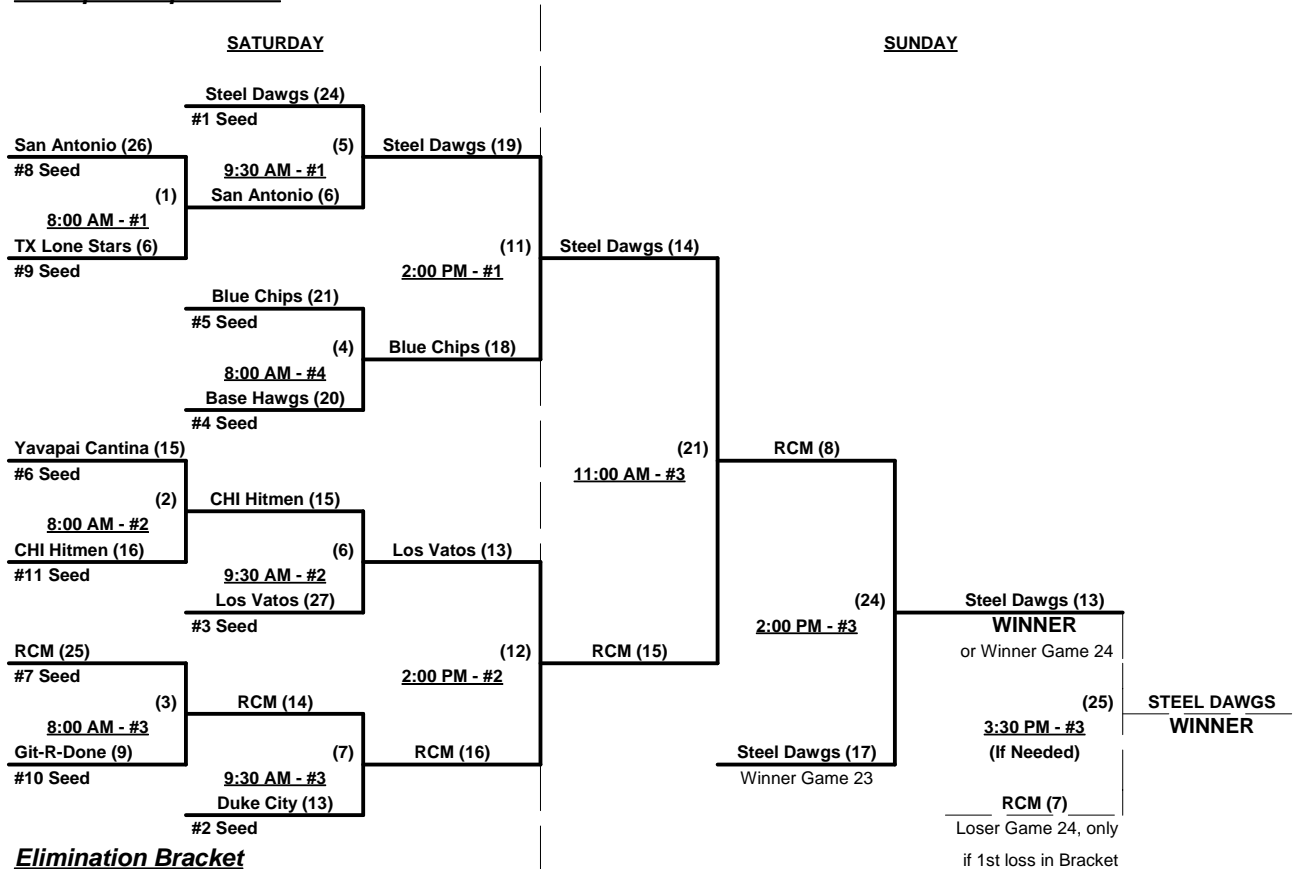

SSUSA's World Championships 2011

Phoenix, Arizona

October 14 - 16, 2011

Rev. 10/28/2011

Men's 60+ AA Division - 11 Teams

Championship Bracket

Elimination Bracket