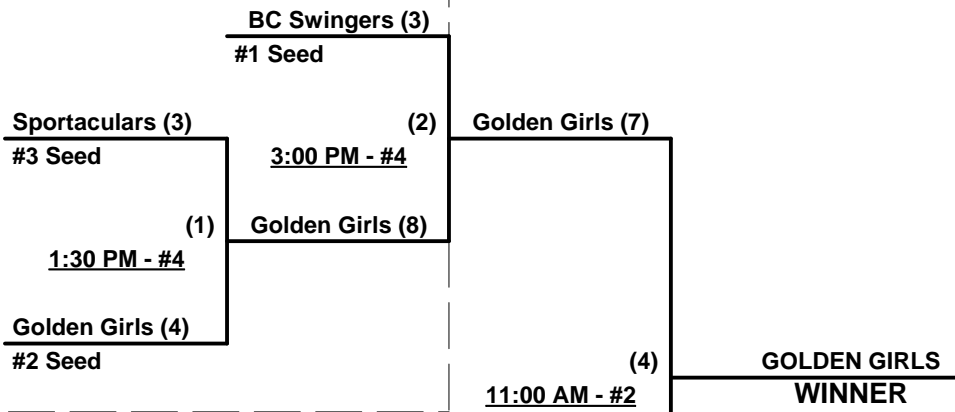

SSUSA's World Championships 2011
Phoenix, Arizona
October 14 - 16, 2011

Rev. 10/26/2011

Women's 70+ Division - 3 Teams

Championship Bracket

SATURDAY

SUNDAY