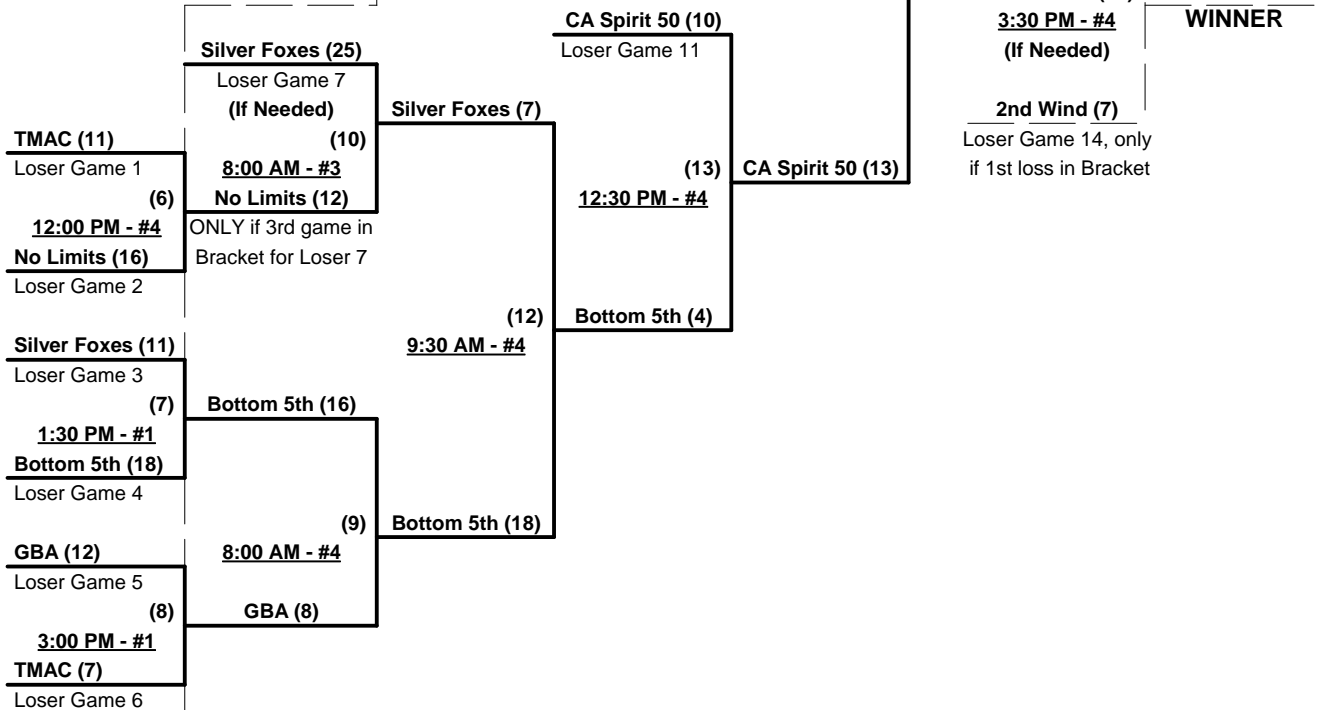

Elimination Bracket