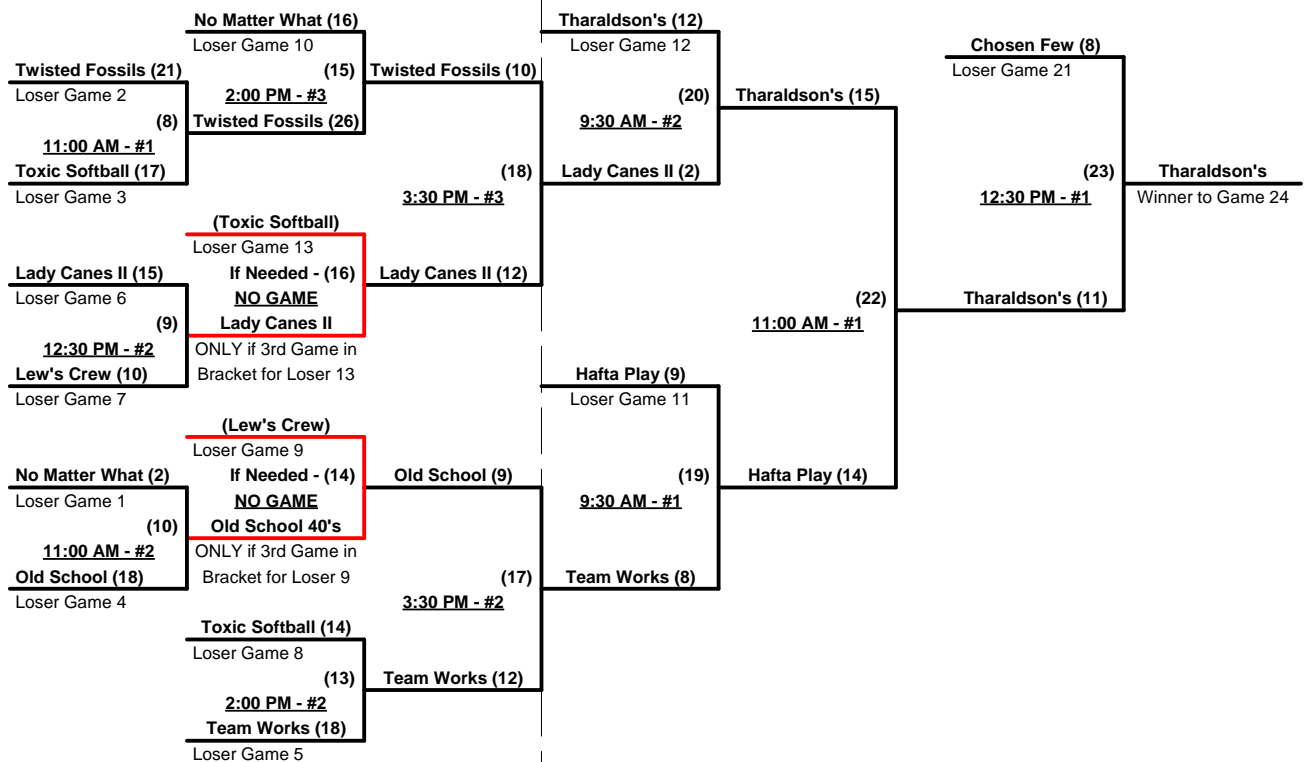

SSUSA's World Championships 2011

Phoenix, Arizona

October 14 - 16, 2011

Rev. 10/26/2011

Women's 40+ Masters AAA Division - 11 Teams

Championship Bracket

Elimination Bracket