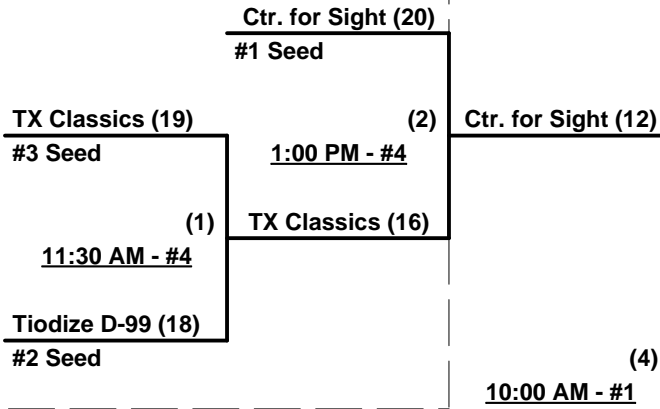

#### Championship Bracket

WEDNESDAY

THURSDAY

**CENTER FOR SIGHT**

**WINNER**

or Winner Game 4

(5)

**1:00 PM - #1**  
**(If Needed)**