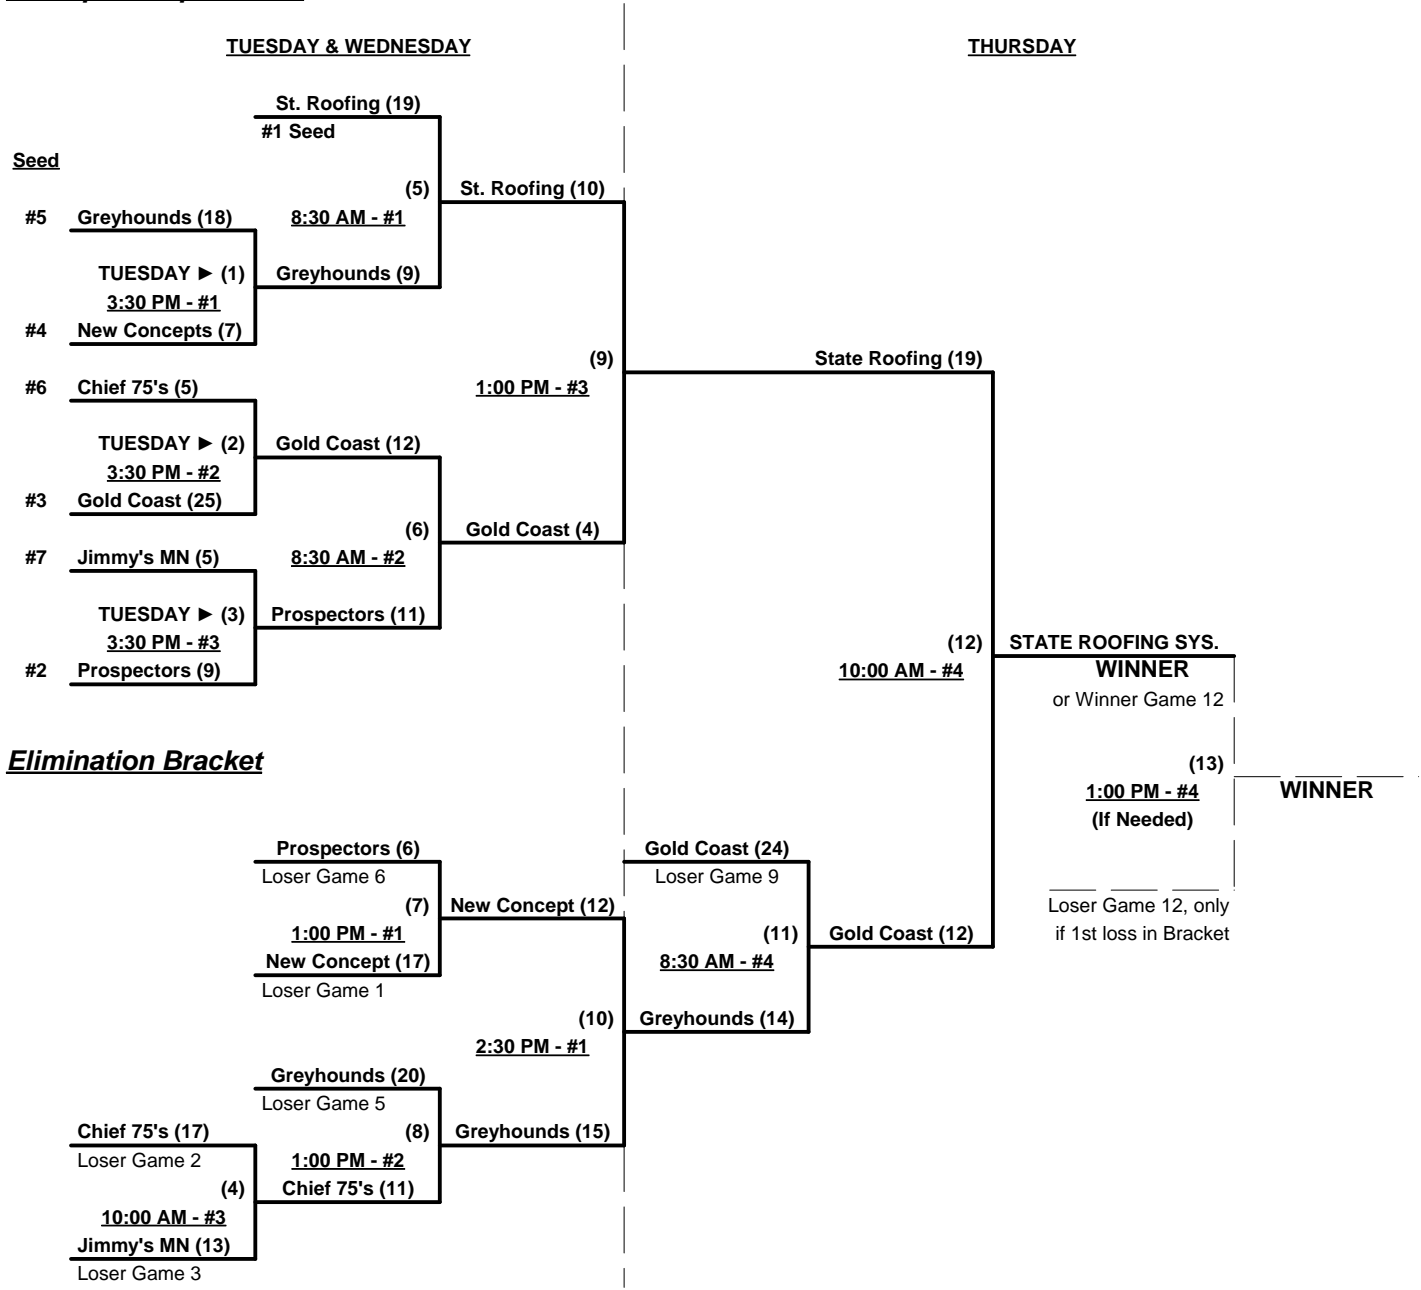

SSUSA's World Championships 2011

Phoenix, Arizona

October 17 - 20, 2011

Rev. 10/28/2011

Men's 75+ AAA Division - 7 Teams

<u>Win</u>	<u>Loss</u>			<u>Win</u>	<u>Loss</u>		
3	1	1	Arizona 75 Prospectors	1	3	5	Redwood City Chief 75 (CA)
2	2	2	Gold Coast 75's (CA)	3	1	6	State Roofing Syst. (CA)
1	3	3	Jimmy's Minnesota Gold	2	2	7	Texas Greyhounds
2	2	4	New Concepts I (NM)				

Monday • October 17, 2011 • Rose Mofford Park Softball Complex • Phoenix

Time	#	Runs	Team Name	Field	#	Runs	Team Name
8:00 AM	7	25	Texas Greyhounds	4	2	12	Gold Coast 75's (CA)
9:30 AM	2	12	Gold Coast 75's (CA)	4	6	18	State Roofing Syst. (CA)
11:00 AM	1	18	Arizona 75 Prospectors	3	4	20	New Concepts I (NM)
11:00 AM	6	22	State Roofing Syst. (CA)	4	7	15	Texas Greyhounds
WORLD CHAMPIONSHIPS 2011 OPENING CEREMONIES • 12:30 PM • FIELD #1							
1:30 PM	5	12	Redwood City Chief 75 (CA)	2	1	14	Arizona 75 Prospectors
1:30 PM	4	16	New Concepts I (NM)	3	3	18	Jimmy's Minnesota Gold
3:00 PM	3	14	Jimmy's Minnesota Gold	2	5	28	Redwood City Chief 75 (CA)

Tuesday • October 18, 2011 • Rose Mofford Park Softball Complex • Phoenix

Time	#	Runs	Team Name	Field	#	Runs	Team Name
8:00 AM	1	22	Arizona 75 Prospectors	4	6	12	State Roofing Syst. (CA)
9:30 AM	4	22	New Concepts I (NM)	4	5	11	Redwood City Chief 75 (CA)
11:00 AM	5	5	Redwood City Chief 75 (CA)	2	2	21	Gold Coast 75's (CA)
11:00 AM	3	10	Jimmy's Minnesota Gold	3	7	21	Texas Greyhounds
11:00 AM	6	20	State Roofing Syst. (CA)	4	4	14	New Concepts I (NM)
12:30 PM	2	18	Gold Coast 75's (CA)	2	3	10	Jimmy's Minnesota Gold
12:30 PM	7	23	Texas Greyhounds	3	1	24	Arizona 75 Prospectors

Seeding for 75-AAA Double Elimination Bracket commencing Tuesday afternoon - See Bracket for details

1. **Format:** Four (4) Game Round Robin to seed Men's 75-AAA Double Elimination Championship Bracket
2. Home Runs - Open
   - Run Rules - 5 runs per ½ inning at bat (except open inning)
   - Time Limits - RR = 65 + open inn. • Bracket = 70 + open inn. • Championship game(s) = 7 innings full
   - Tie Breakers - Head to head (in full RR only), least runs allowed, run differential, coin toss

Schedule Subject to Change at Discretion of Tournament and Field Directors

SSUSA's World Championships 2011

Phoenix, Arizona

October 17 - 20, 2011

Rev. 10/28/2011

Men's 75+ AAA Division - 7 Teams

Championship Bracket

Elimination Bracket