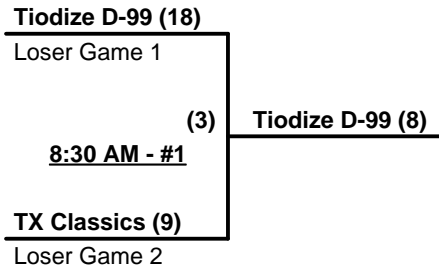

Elimination Bracket