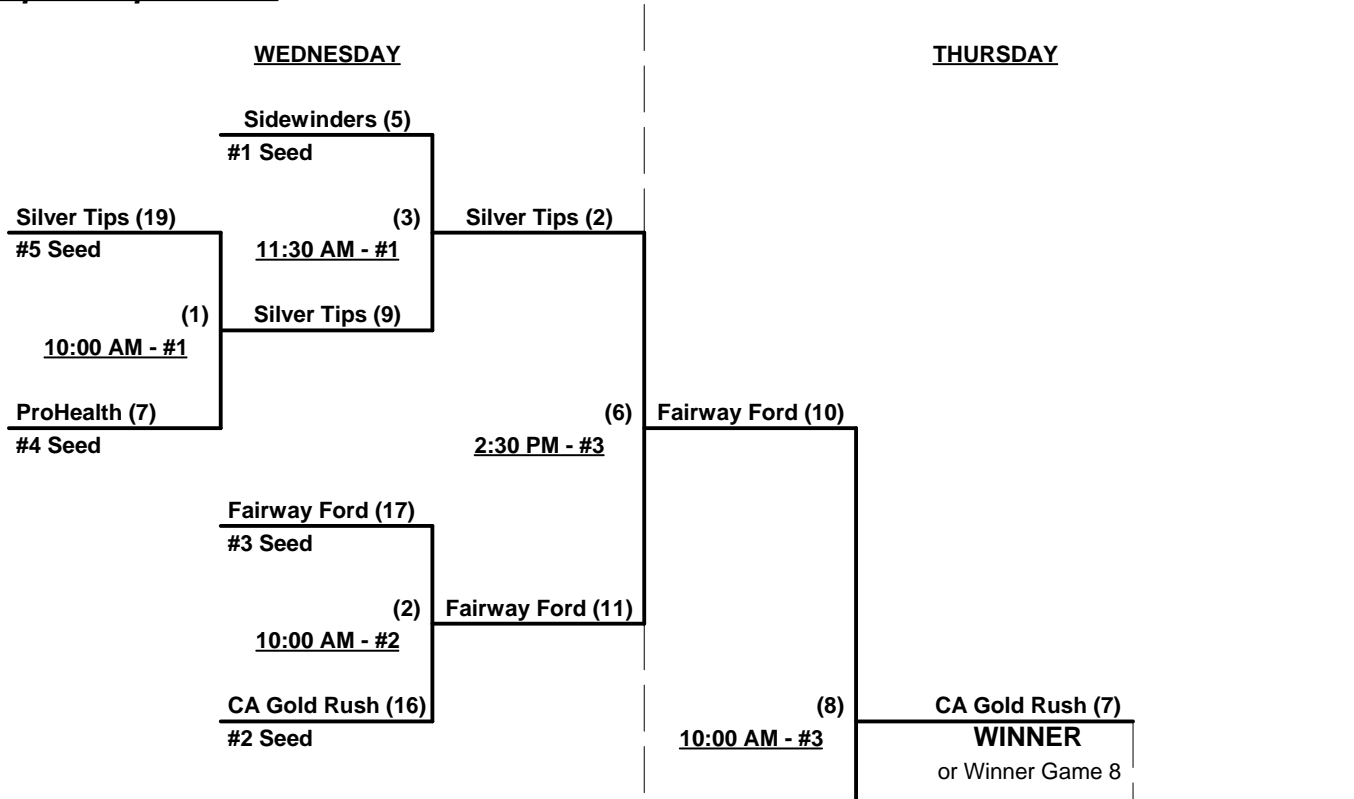

SSUSA's World Championships 2011

Phoenix, Arizona

October 17 - 20, 2011

Rev. 10/28/2011

Men's 75+ Major Division - 5 Teams

Championship Bracket