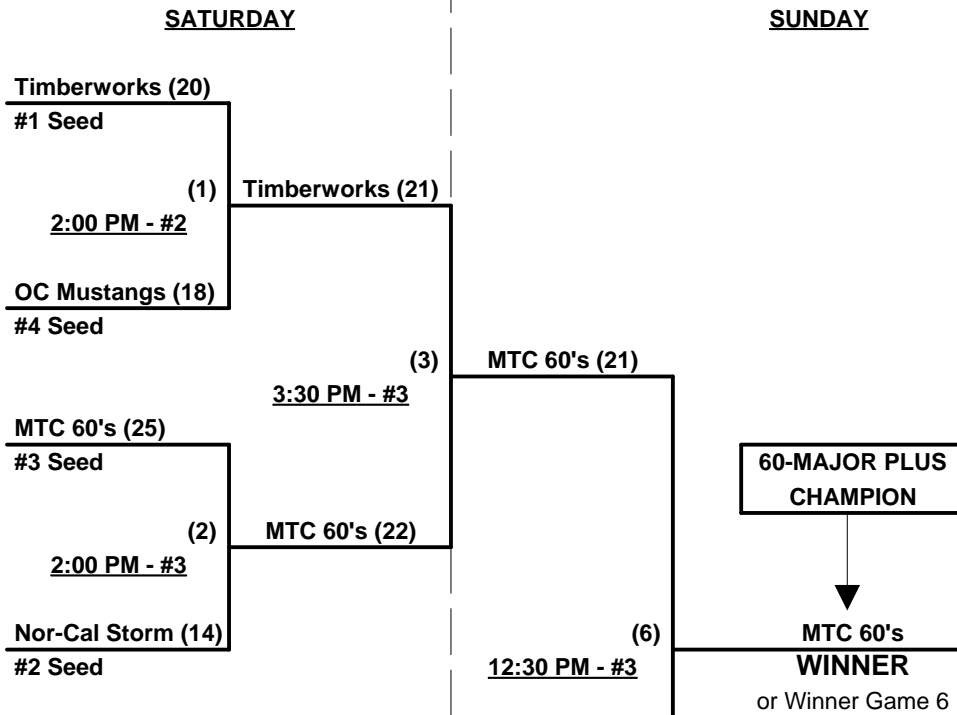

Men's 60+ Platinum Division - 4 Teams

Championship Bracket