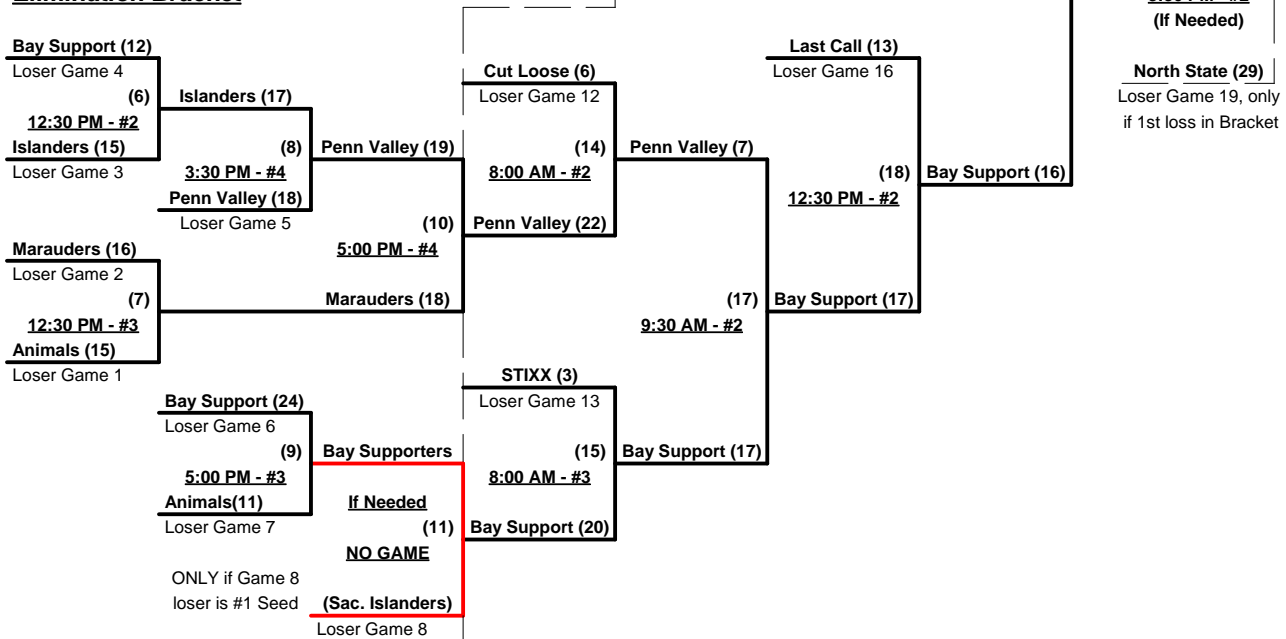

Elimination Bracket