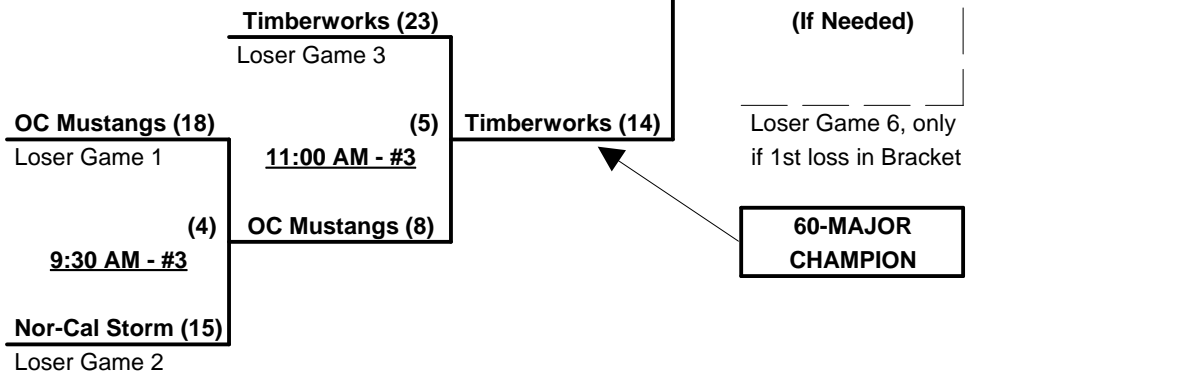

Elimination Bracket