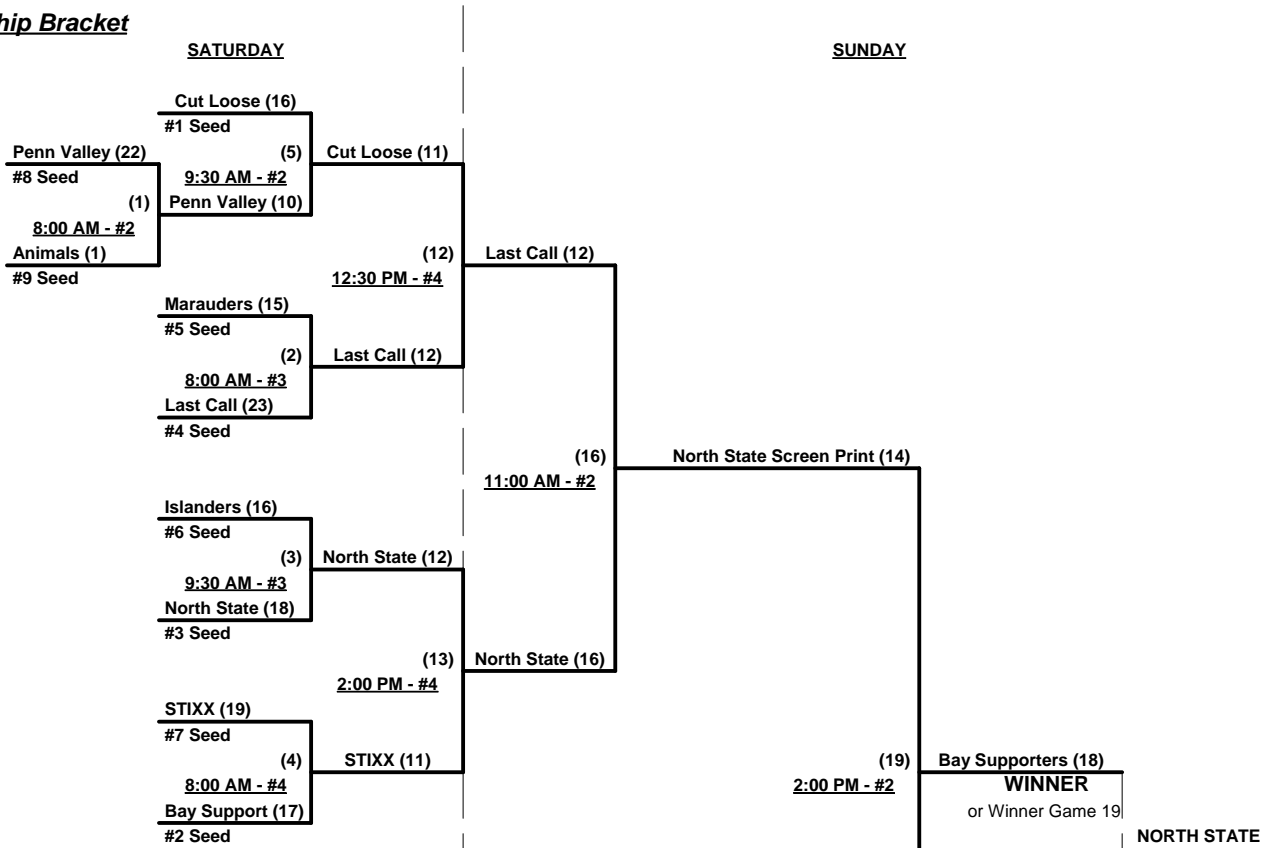

SSUSA's California State Championships 2012

Placer County, California

July 6 - 8, 2012

Rev. 07/10/2012

Men's 60+ AAA Division - 9 Teams

Championship Bracket