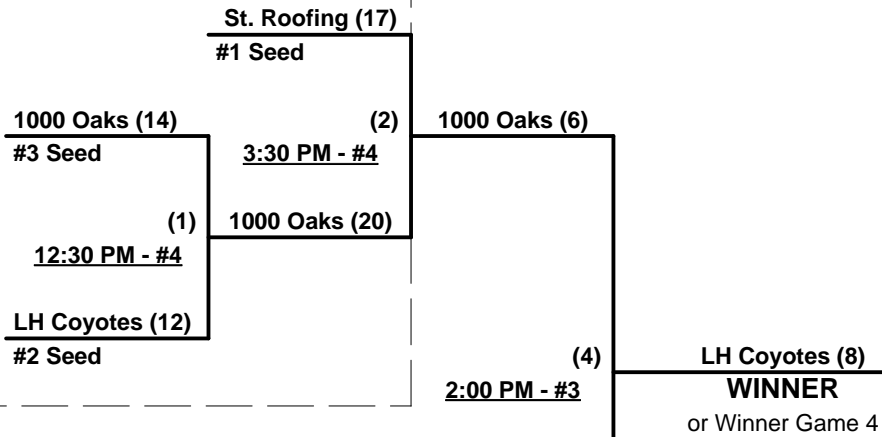

Elimination Bracket