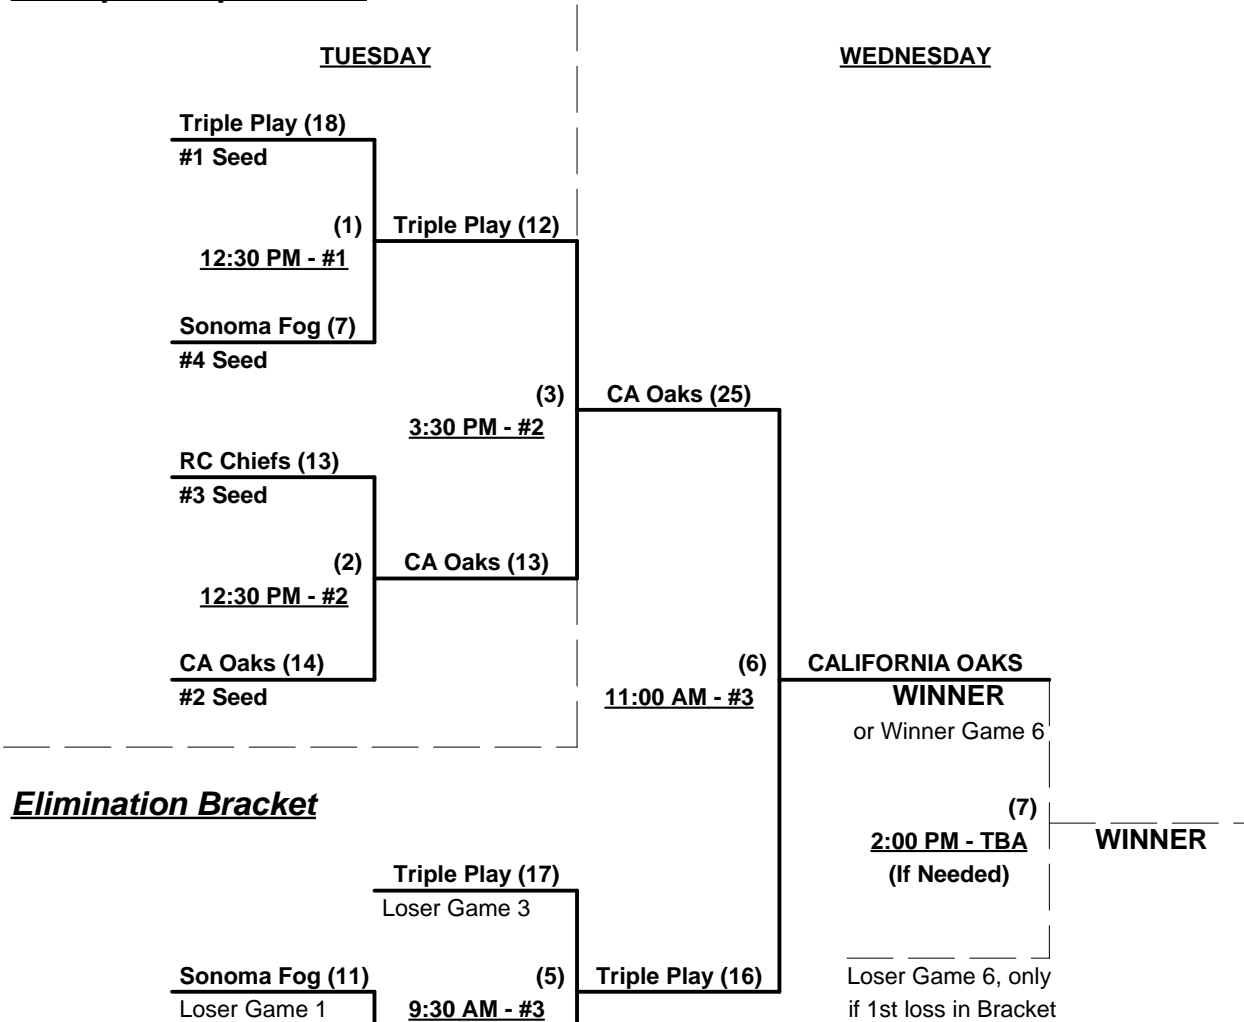

Men's 70/75+ Silver Division - 4 Teams

Championship Bracket

Elimination Bracket