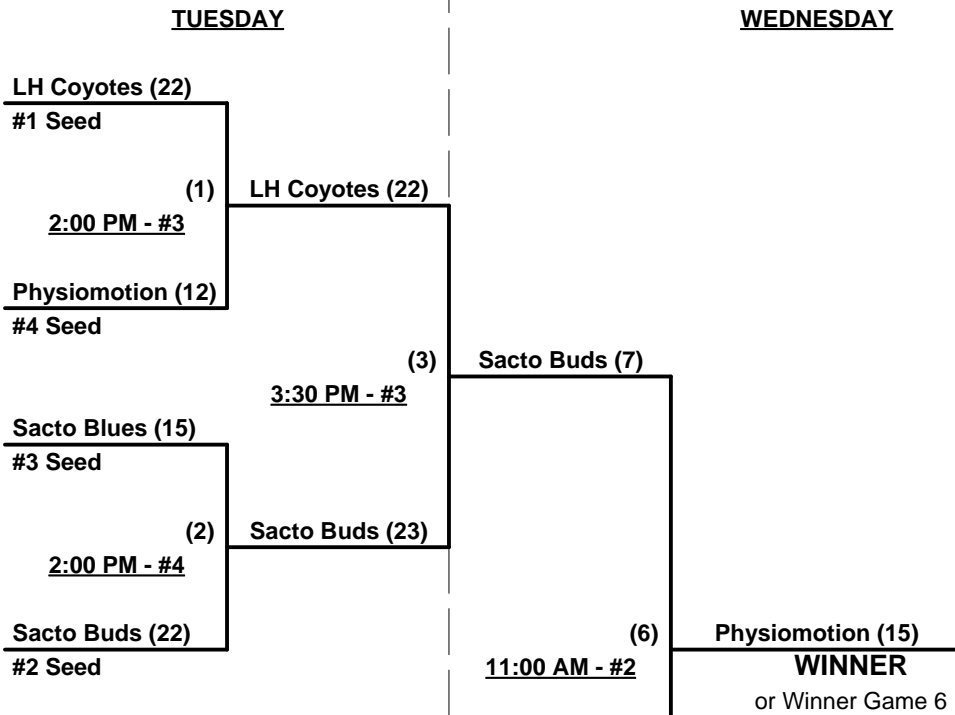

Men's 65+ AA Division - 4 Teams

Championship Bracket