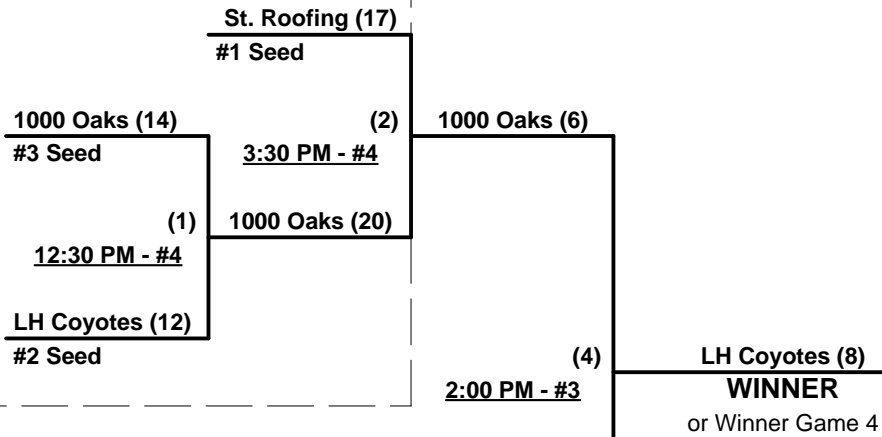

Men's 70+ Major Division - 3 Teams

Championship Bracket

TUESDAY

WEDNESDAY

Elimination Bracket