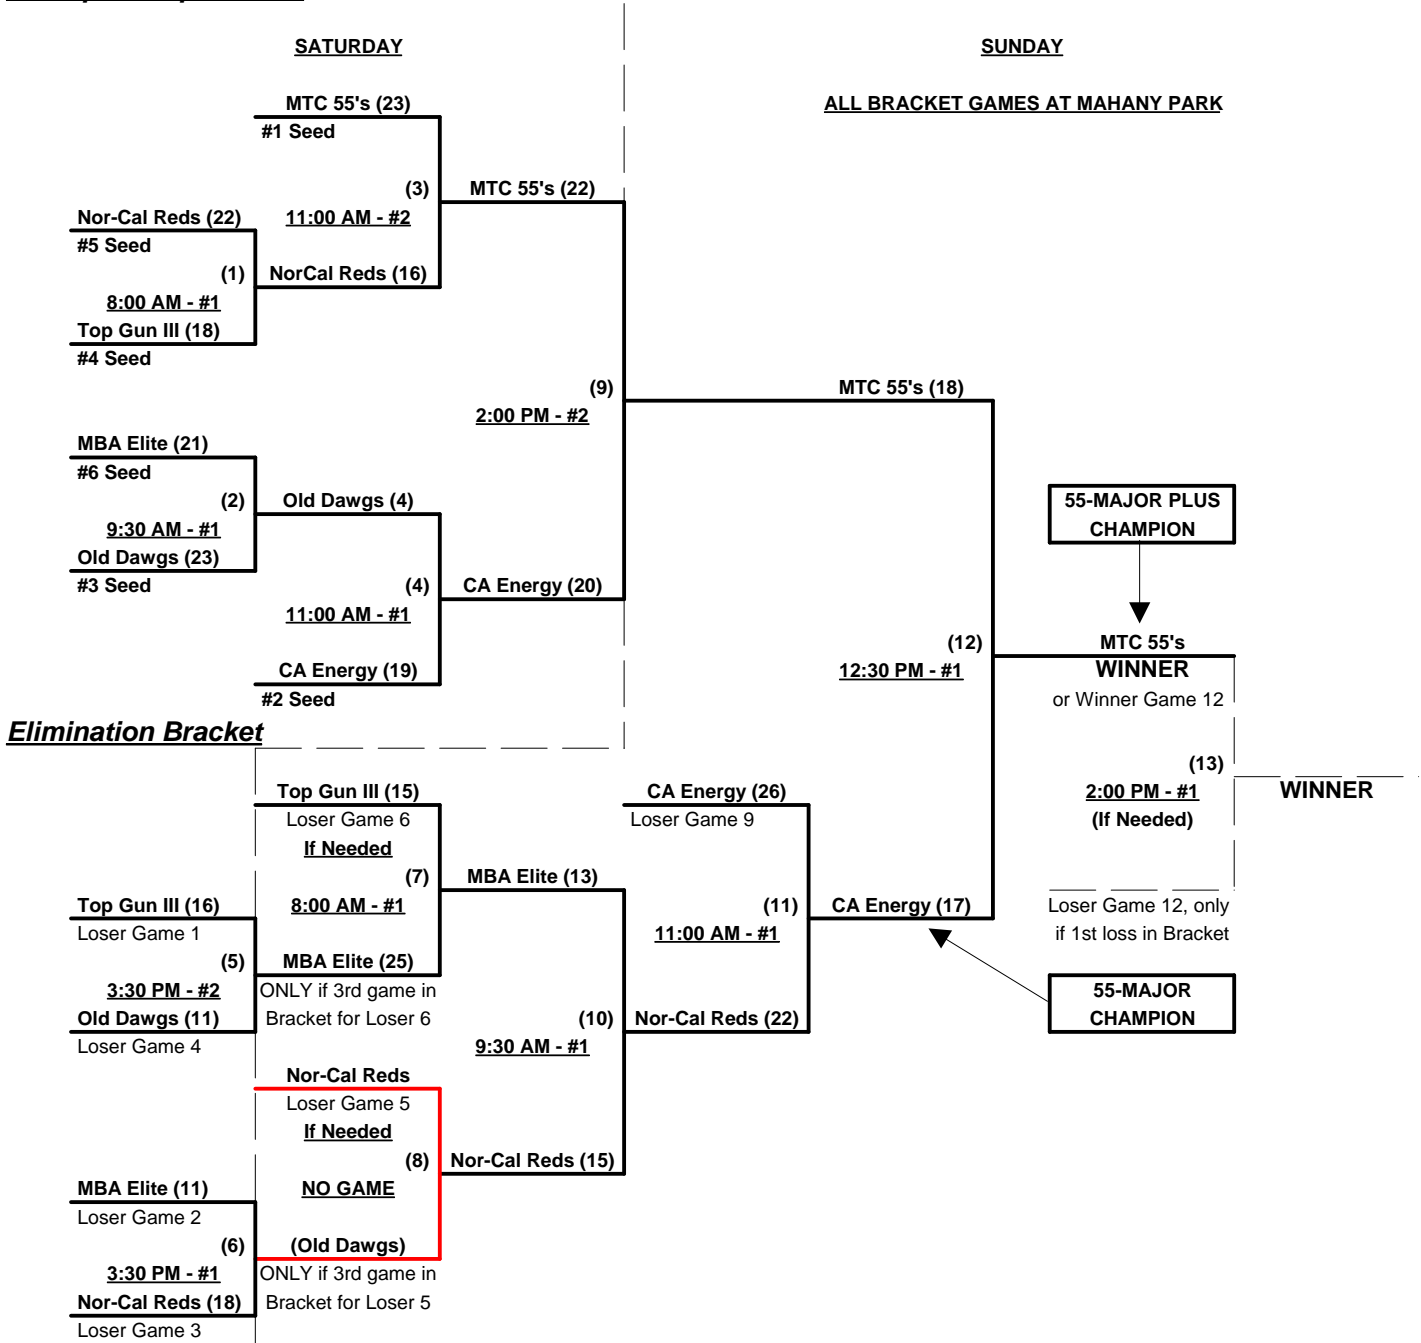

SSUSA's California State Championships 2012

Placer County, California

July 6 - 8, 2012

Rev. 07/10/2012

Men's 55+ Division - 9 Teams

Win	Loss	<u>55-Platinum</u>		Win	Loss	<u>55-AAA</u>	
2	0	1	MTC 55's (CA)	2 (1)	0	7	ODB (CA)
1	1	2	California Energy (CA)	1	1 (2)	8	Timberworks Const. 55 (CA)
1	1	3	MBA Elite (CA)	0	2 (1)	9	X-Factor CA (CA)
1	1	4	Nor Cal Reds (CA)				
1	1	5	Old Dawgs (CA)				
1	1	6	Top Gun III (CA)				

Friday - July 6, 2012 • Foskett Regional Park • Lincoln

Time	#	Runs	Team Name	Field	#	Runs	Team Name
12:00 PM	4	8	Nor Cal Reds (CA)	1	1	18	§ MTC 55's (CA)
12:00 PM	3	14	MBA Elite (CA)	2	5	15	Old Dawgs (CA)
12:00 PM	6	19	§ Top Gun III (CA)	4	8	18	Timberworks Const. 55 (CA)
1:30 PM	2	16	California Energy (CA)	1	6	12	Top Gun III (CA)
1:30 PM	5	19	§ Old Dawgs (CA)	2	7	20	ODB (CA)
1:30 PM	8	23	Timberworks Const. 55 (CA)	4	3	24	§ MBA Elite (CA)
3:00 PM	1	20	§ MTC 55's (CA)	1	2	19	California Energy (CA)
3:00 PM	9	18	X-Factor CA (CA)	4	4	19	§ Nor Cal Reds (CA)
4:30 PM	7	18	ODB (CA)	4	9	17	X-Factor CA (CA)

§ Teams #1-6 GIVE 5-Run OR 11-defensive-player equalizer in games vs. Teams #7-9

Seeding for 55-Major Three-game-guarantee Bracket commencing Saturday morning AT MAHANY PARK

Saturday - July 7, 2012 • Mahany Park • Roseville

Time	#	Runs	Team Name	Field	#	Runs	Team Name
8:00 AM	7	17	ODB (CA)	2	8	13	Timberworks Const. 55 (CA)
9:30 AM	8	34	Timberworks Const. 55 (CA)	2	9	19	X-Factor CA (CA)

Seeding for 55-AAA Double elimination bracket commencing Saturday afternoon • See Bracket for details

Format: Mixed Round Robin to seed Men's 55+ Championship brackets

Teams #1-6 play Three-game-guarantee bracket for 55-Platinum Championship

§ Team # 1 GIVES 5-Run OR 11-defensive-player equalizer in ALL bracket games

NOTE: If Team #1 wins bracket, runner-up also receives 1st place awards and 2013 T.O.C. bid

Teams #7-9 play Double elimination bracket for 55-AAA Championship

Seeding based on 55-AAA games ONLY • Crossover games excluded

Home Runs - Home Run Rule of LOWER rated team in game

Major = 7 per team per game, 1-up, Walks AAA = 3 per team per game, 1-up, Walks

NOTE SSUSA Official Rulebook §9.5 (Retrieving Home Run Balls) will be strictly enforced.

Run Rules - 5 runs per ½ inning at bat (except open inning)

Time Limits - RR = 65 + open inn. • Bracket = 70 + open inn. • Championship game(s) = 7 innings full

Tie Breakers - Head to head (in full RR only), least runs allowed, run differential, coin toss

Schedule Subject to Change at Discretion of Tournament and Field Directors

SSUSA's California State Championships 2012

Placer County, California

July 6 - 8, 2012

Rev. 07/10/2012

Men's 55+ Platinum Division - 6 Teams

Championship Bracket