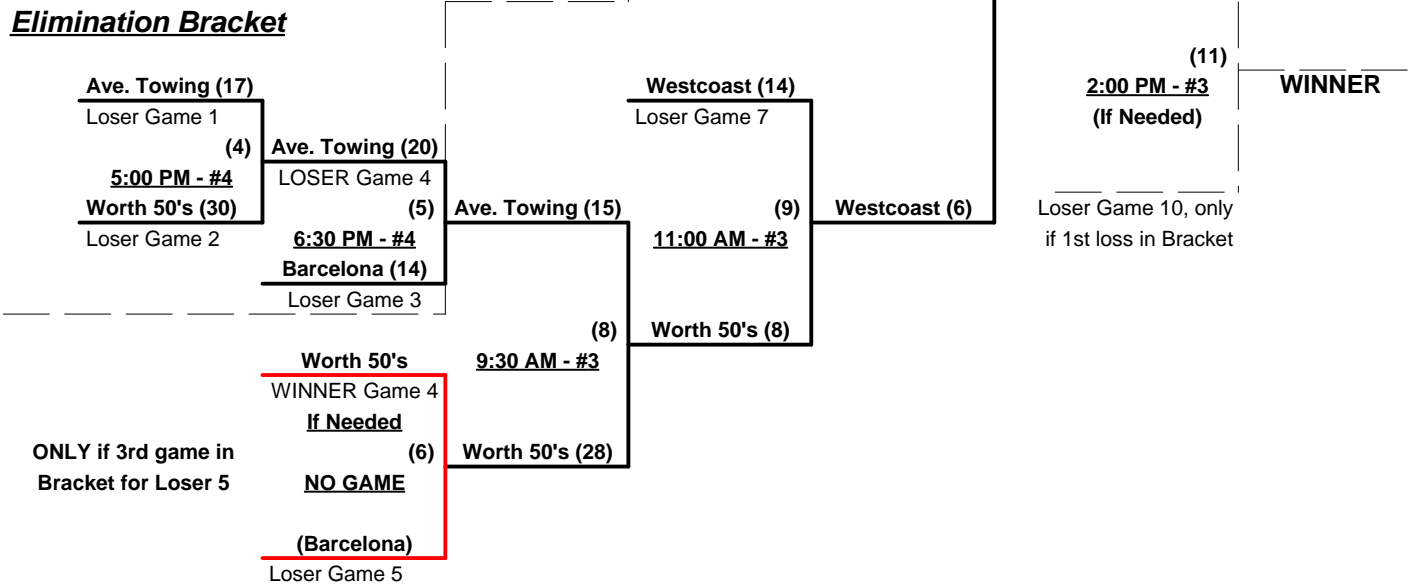

Elimination Bracket