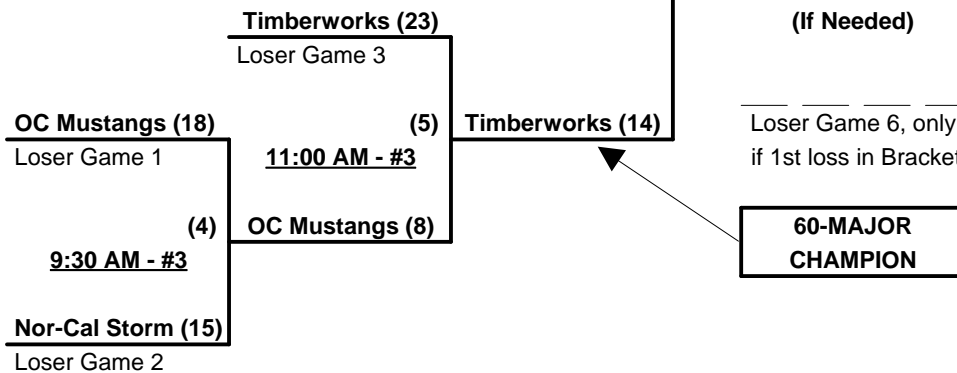

Elimination Bracket