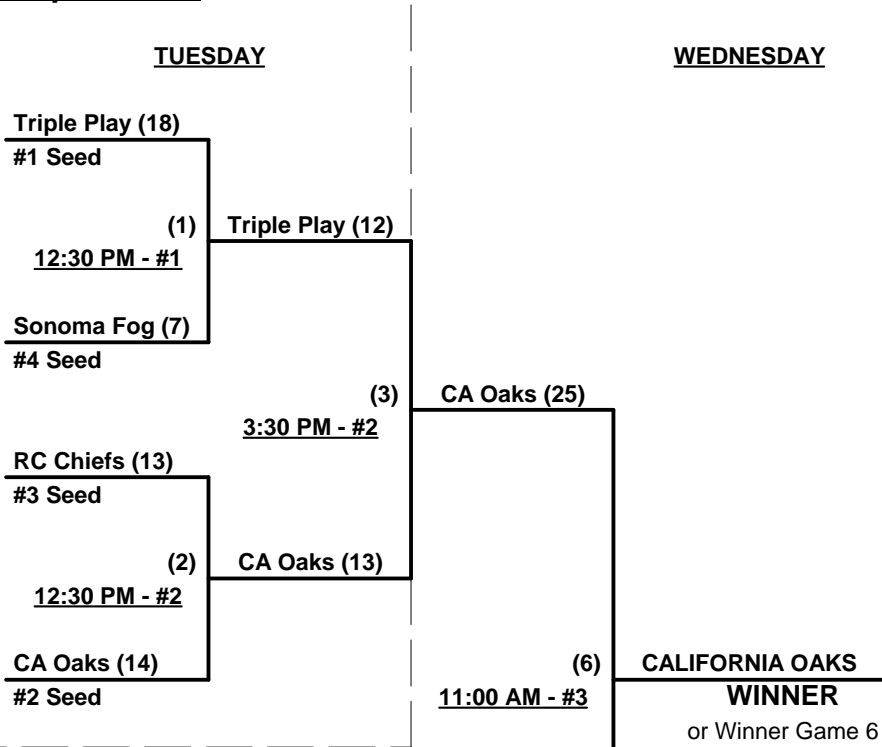

Men's 70/75+ Silver Division - 4 Teams

Championship Bracket