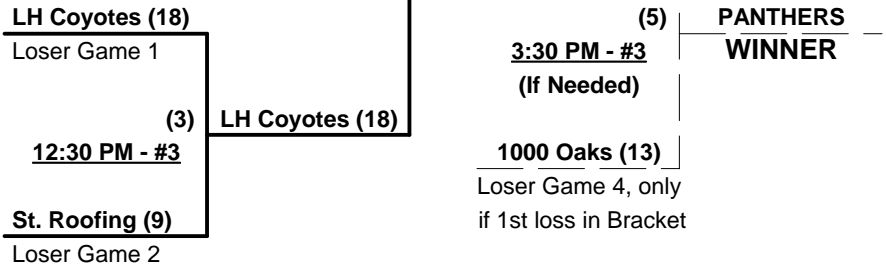

SSUSA's California State Championships 2012
Placer County, California
July 9 - 11, 2012

Rev. 07/16/2012

Men's 70+ Major Division - 3 Teams

Championship Bracket

TUESDAY

WEDNESDAY

Elimination Bracket