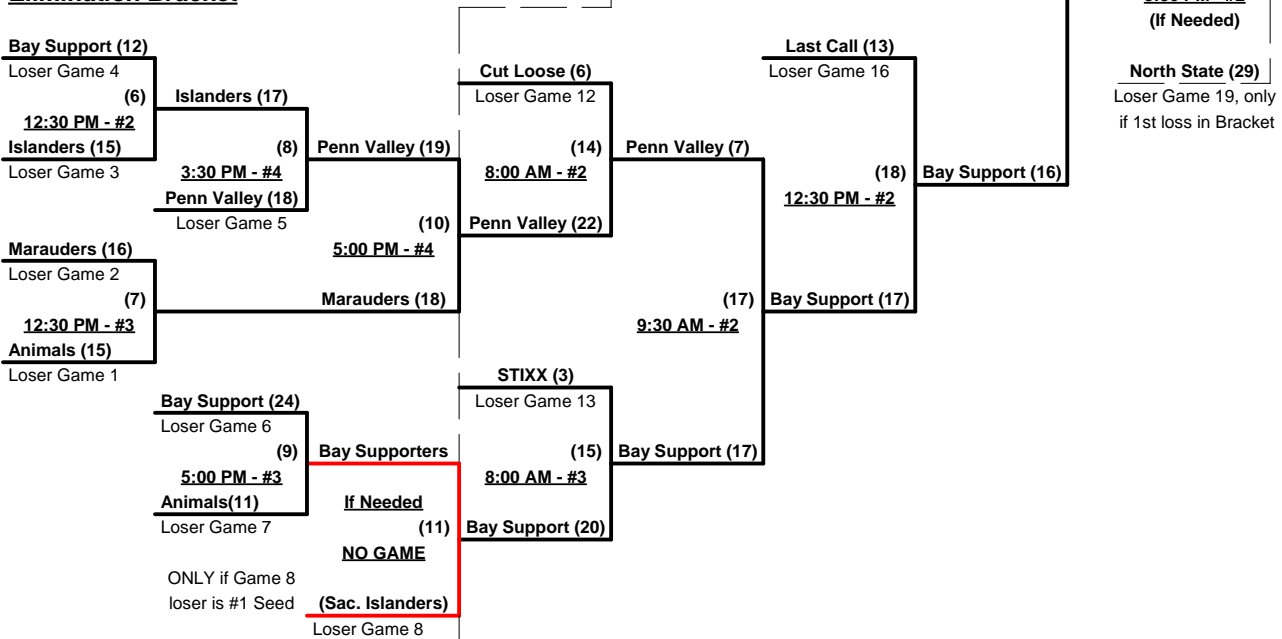

Elimination Bracket