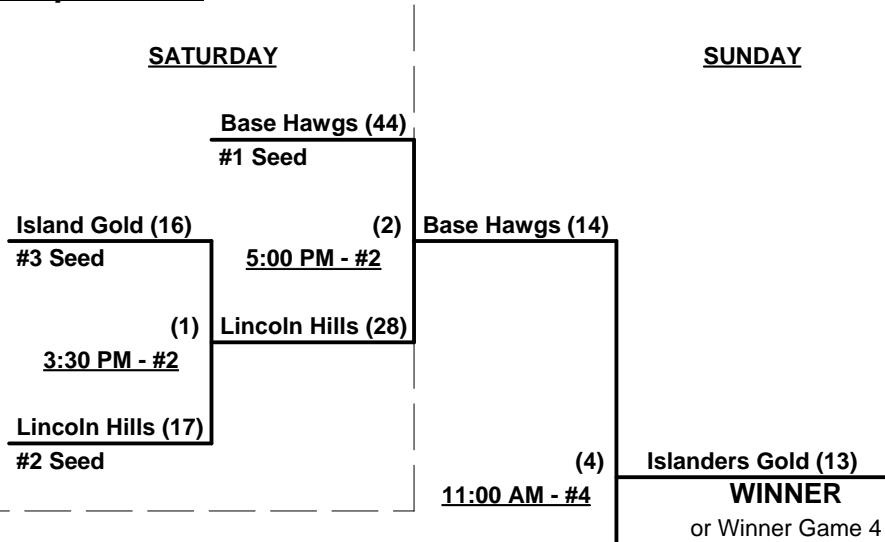

Championship Bracket

Elimination Bracket

SSUSA's California State Championships 2012
Placer County, California
July 6 - 8, 2012

Rev. 07/10/2012

Men's 60+ AA Division - 3 Teams

Championship Bracket

Elimination Bracket