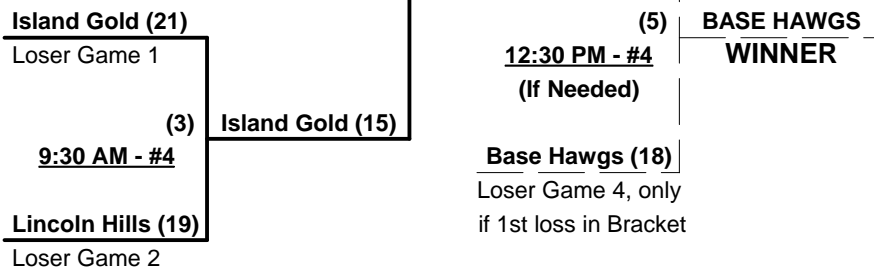

Championship Bracket

Elimination Bracket

SSUSA's California State Championships 2012
Placer County, California
July 6 - 8, 2012

Rev. 07/10/2012

Men's 60+ AA Division - 3 Teams

Championship Bracket

Elimination Bracket