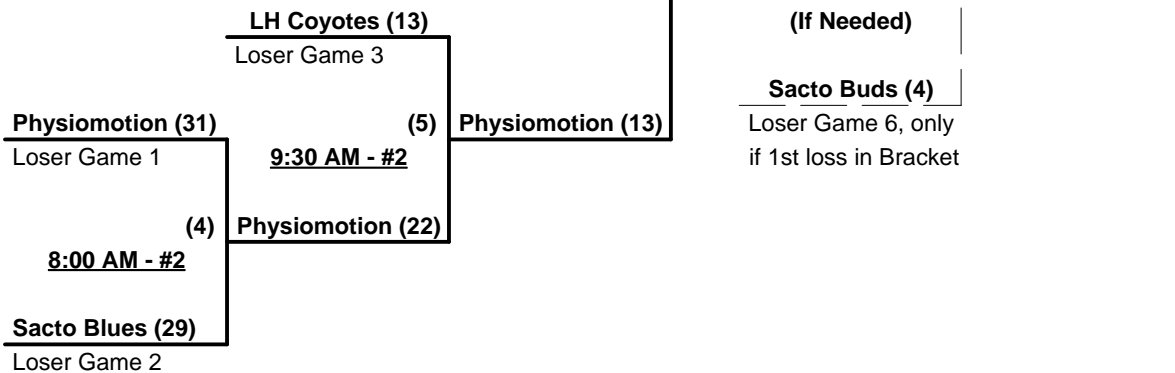

Elimination Bracket