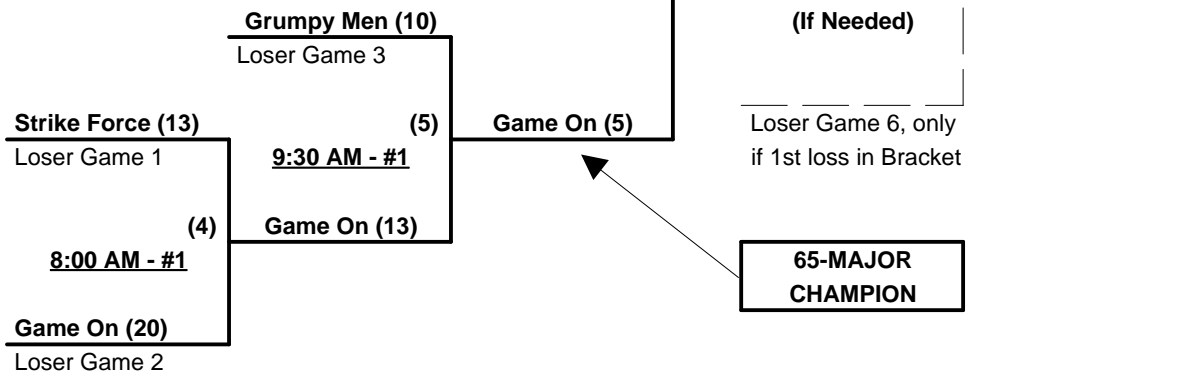

SSUSA's California State Championships 2012

Placer County, California

July 9 - 11, 2012

Rev. 07/16/2012

Men's 65/70+ Platinum Division - 4 Teams

Championship Bracket

Elimination Bracket