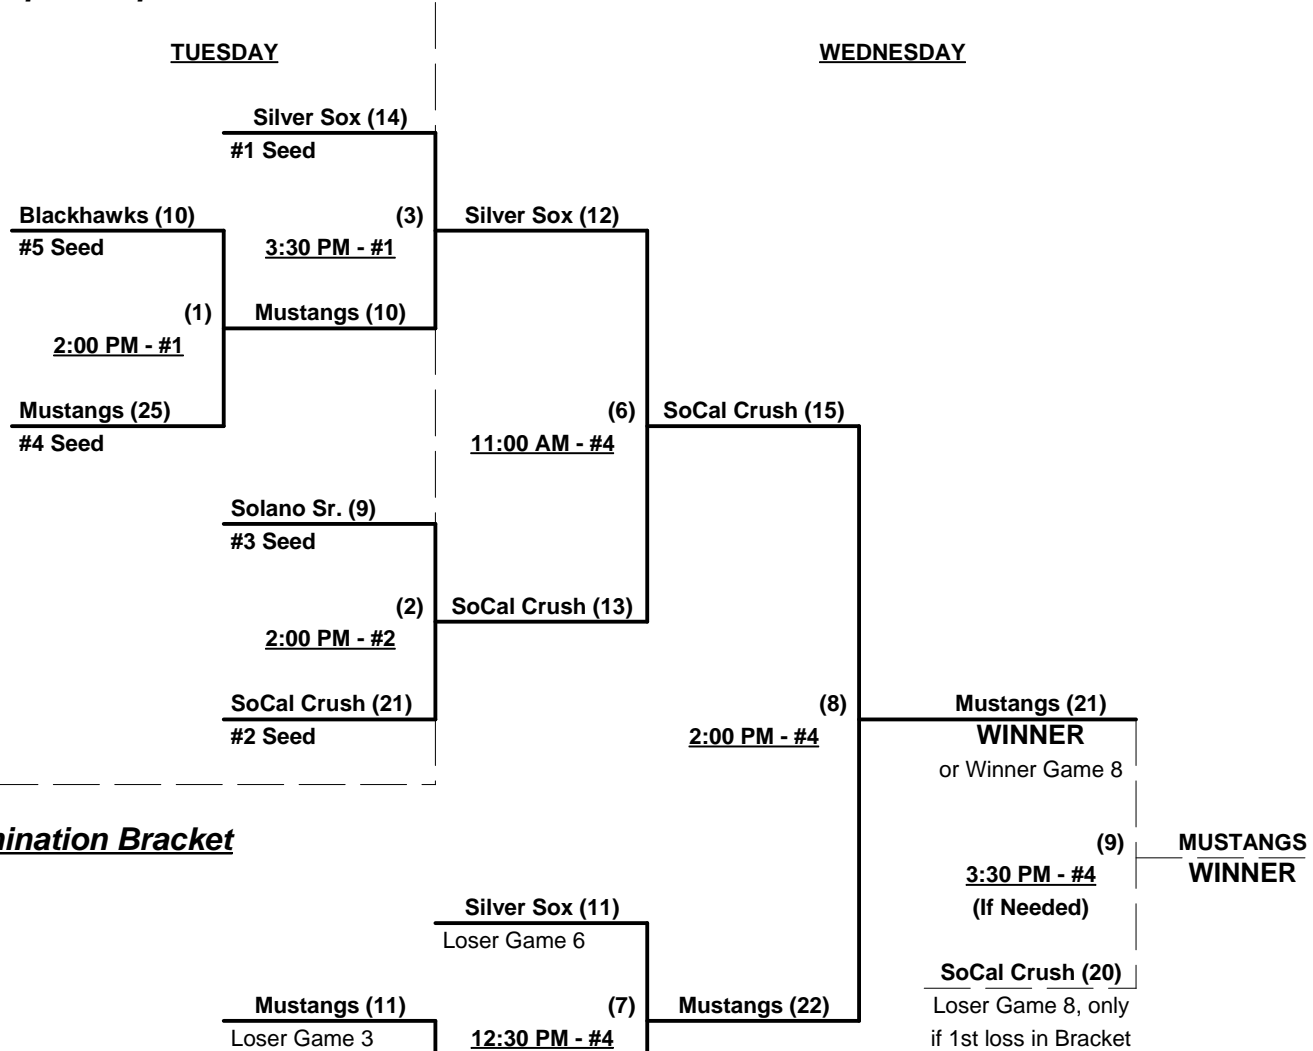

SSUSA's California State Championships 2012

Placer County, California

July 9 - 11, 2012

Rev. 07/16/2012

Men's 65+ AAA Division - 5 Teams

Championship Bracket