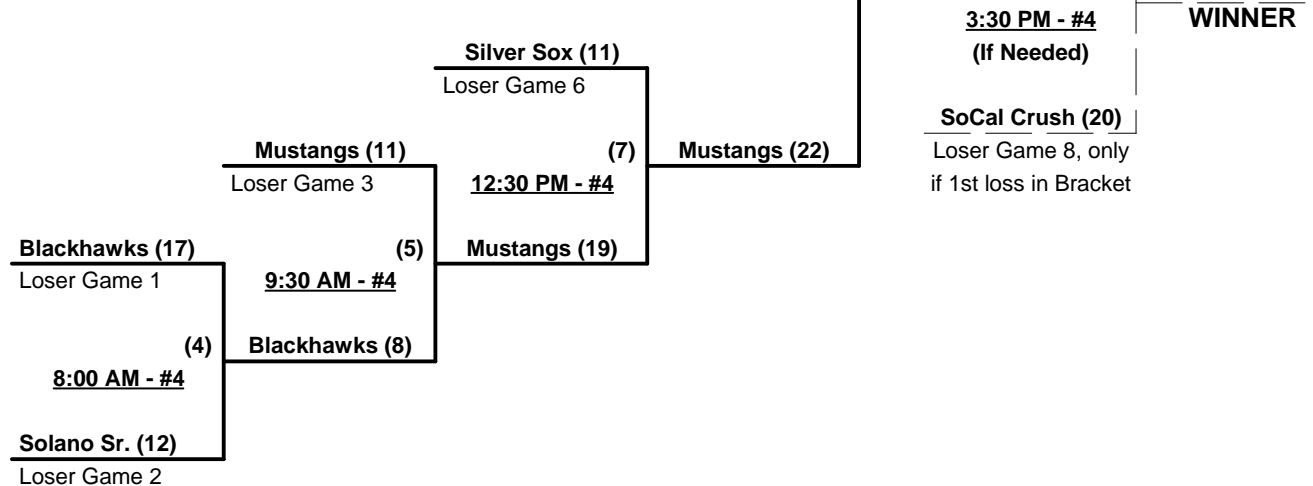

Elimination Bracket