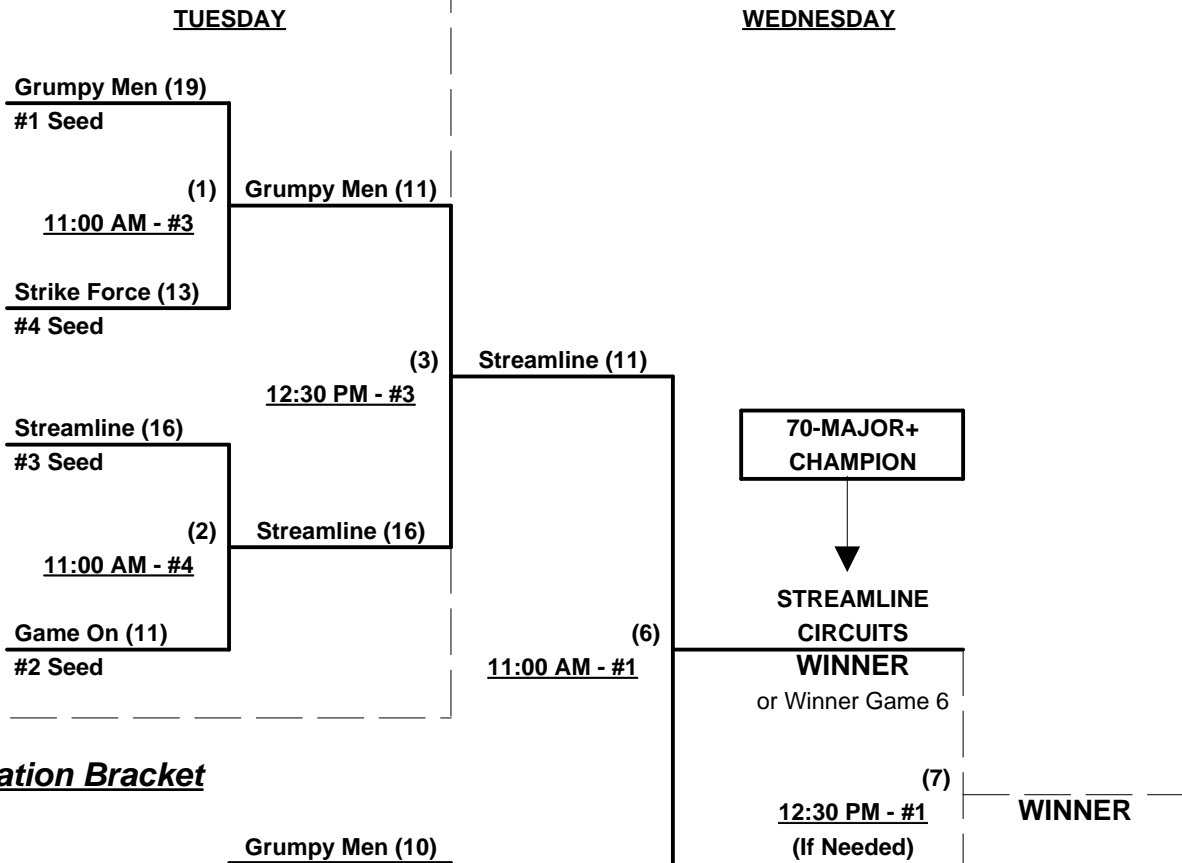

Elimination Bracket