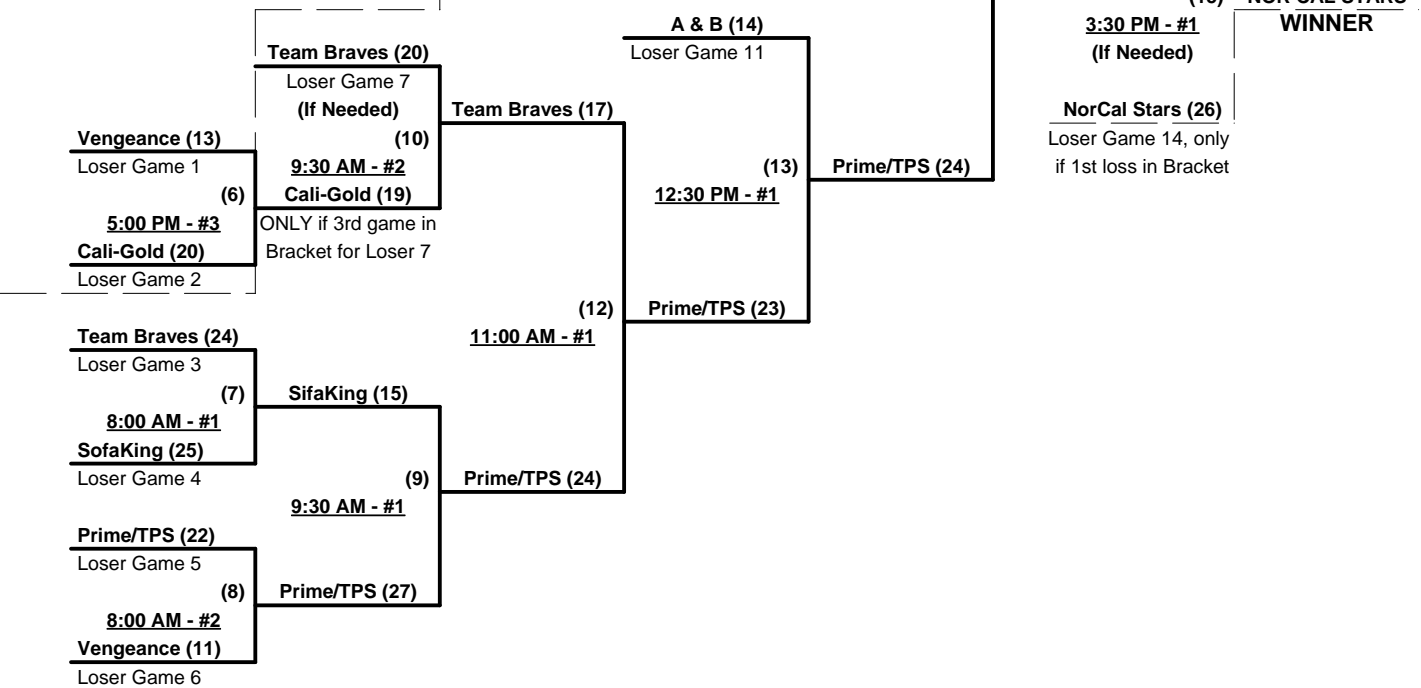

SSUSA's California State Championships 2012

Placer County, California

July 7 - 8, 2012

Rev. 07/10/2012

Men's 40+ Masters Division - 7 Teams

Championship Bracket

Elimination Bracket