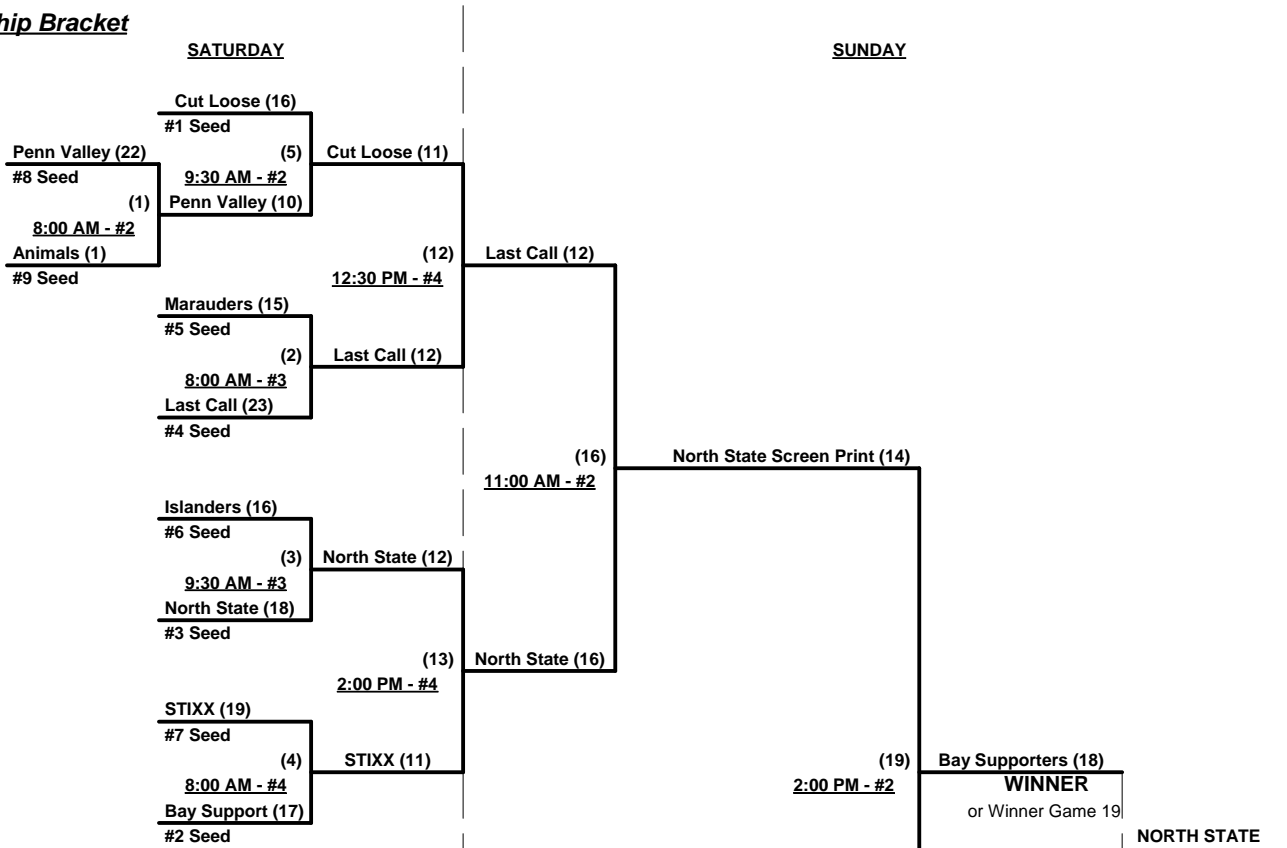

SSUSA's California State Championships 2012

Placer County, California

July 6 - 8, 2012

Rev. 07/10/2012

Men's 60+ AAA Division - 9 Teams

Championship Bracket