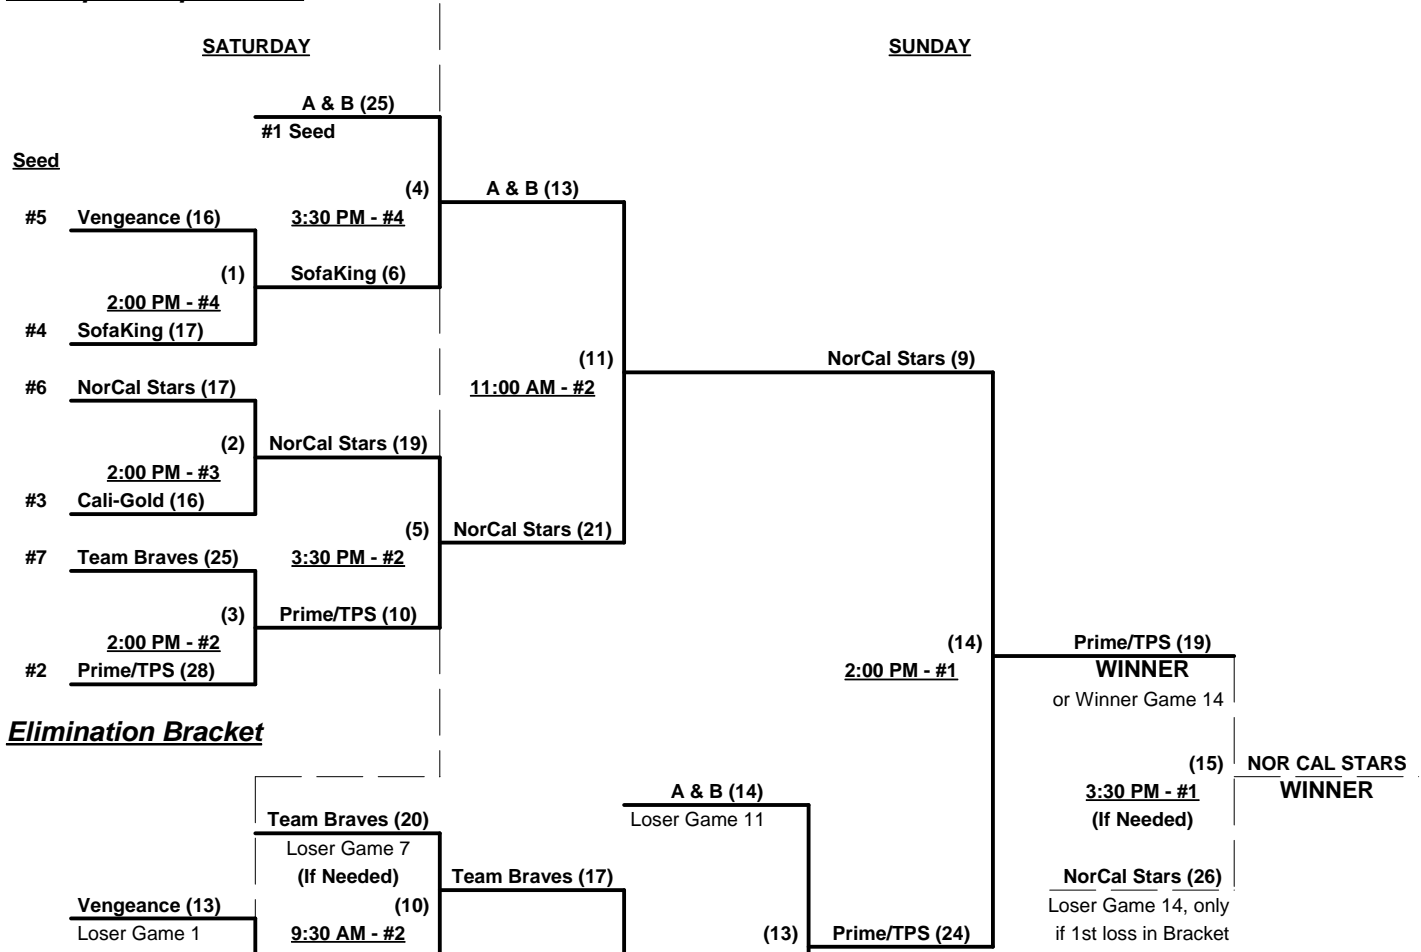

SSUSA's California State Championships 2012

Placer County, California

July 7 - 8, 2012

Rev. 07/10/2012

Men's 40+ Masters Division - 7 Teams

Championship Bracket

Elimination Bracket