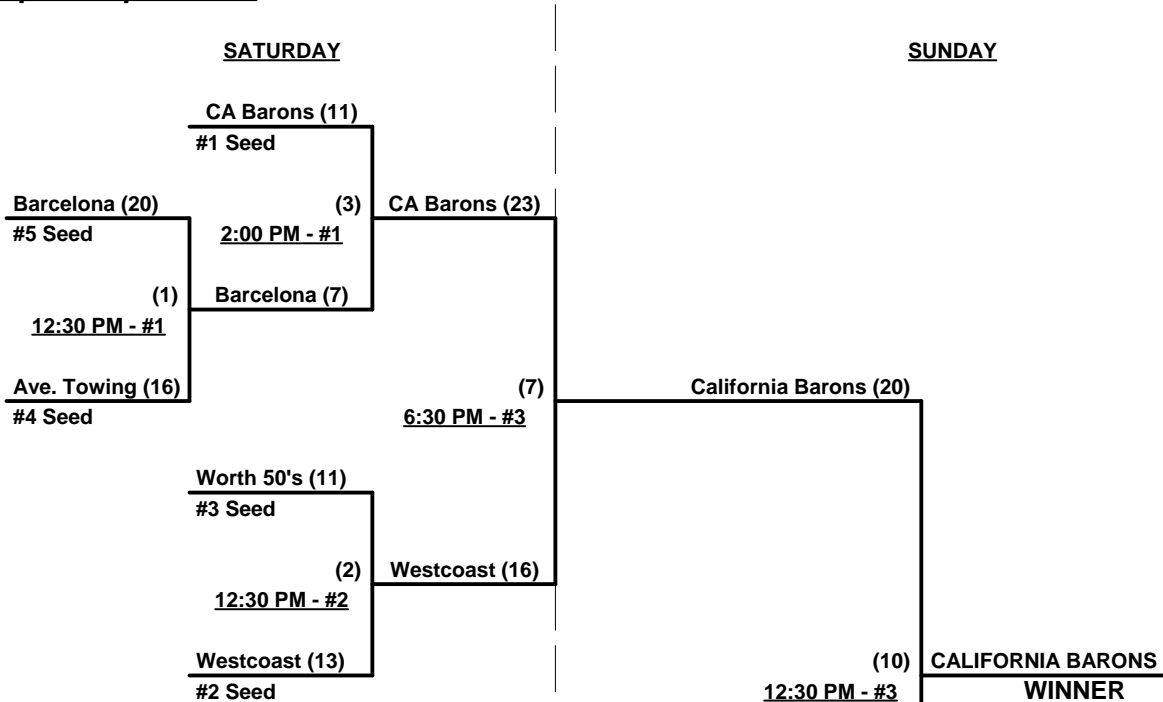

SSUSA's California State Championships 2012

Placer County, California

July 6 - 8, 2012

Rev. 07/10/2012

Men's 50+ Major Division - 5 Teams

Championship Bracket