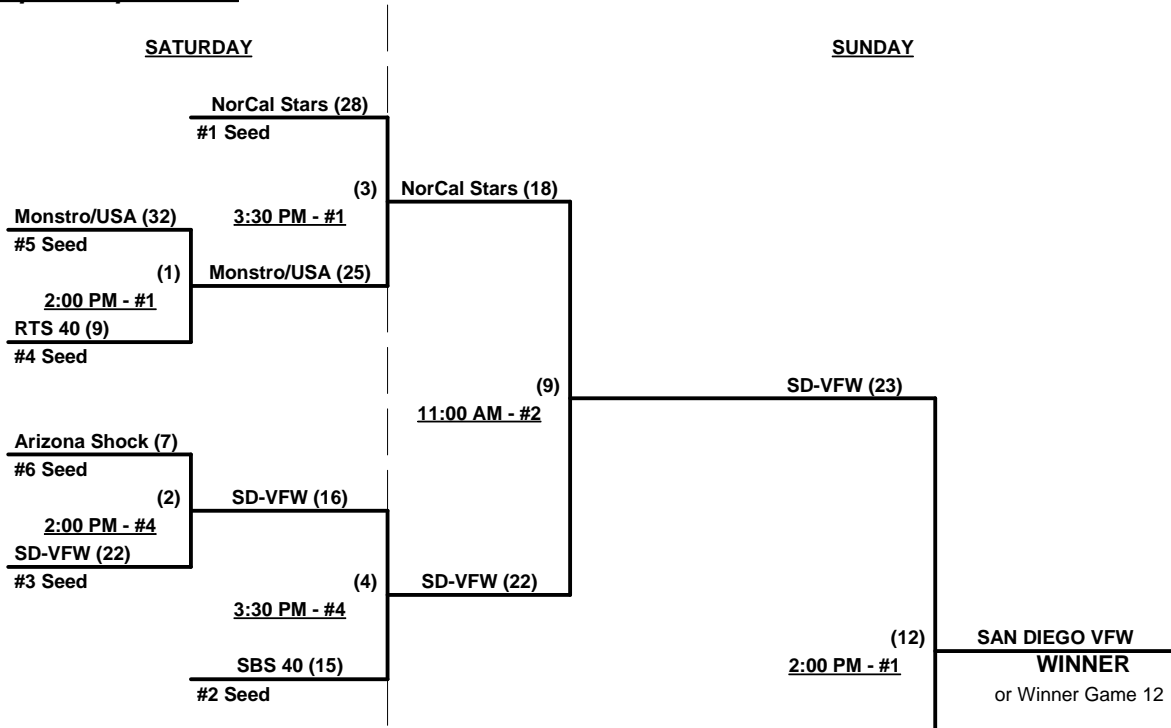

SSUSA's Winter World Championships 2012

Phoenix, Arizona

November 17 - 18, 2012

Rev. 11/20/2012

Men's 40+ Masters Major Division - 6 Teams

Championship Bracket