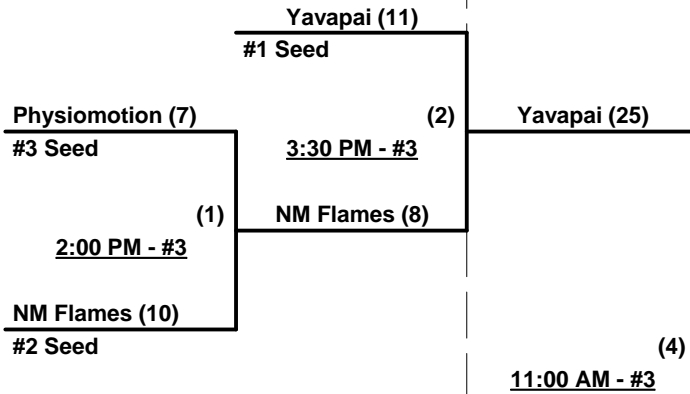

SSUSA's Winter World Championships 2012

Phoenix, Arizona

November 13 - 15, 2012

Rev. 11/15/2012

Men's 65+ AAA Division - 8 Teams

Championship Bracket

Elimination Bracket

SSUSA's Winter World Championships 2012
Phoenix, Arizona
November 13 - 15, 2012

Rev. 11/15/2012

Men's 65+ AA Division - 3 Teams

Championship Bracket

WEDNESDAY

THURSDAY

Elimination Bracket

WINNER