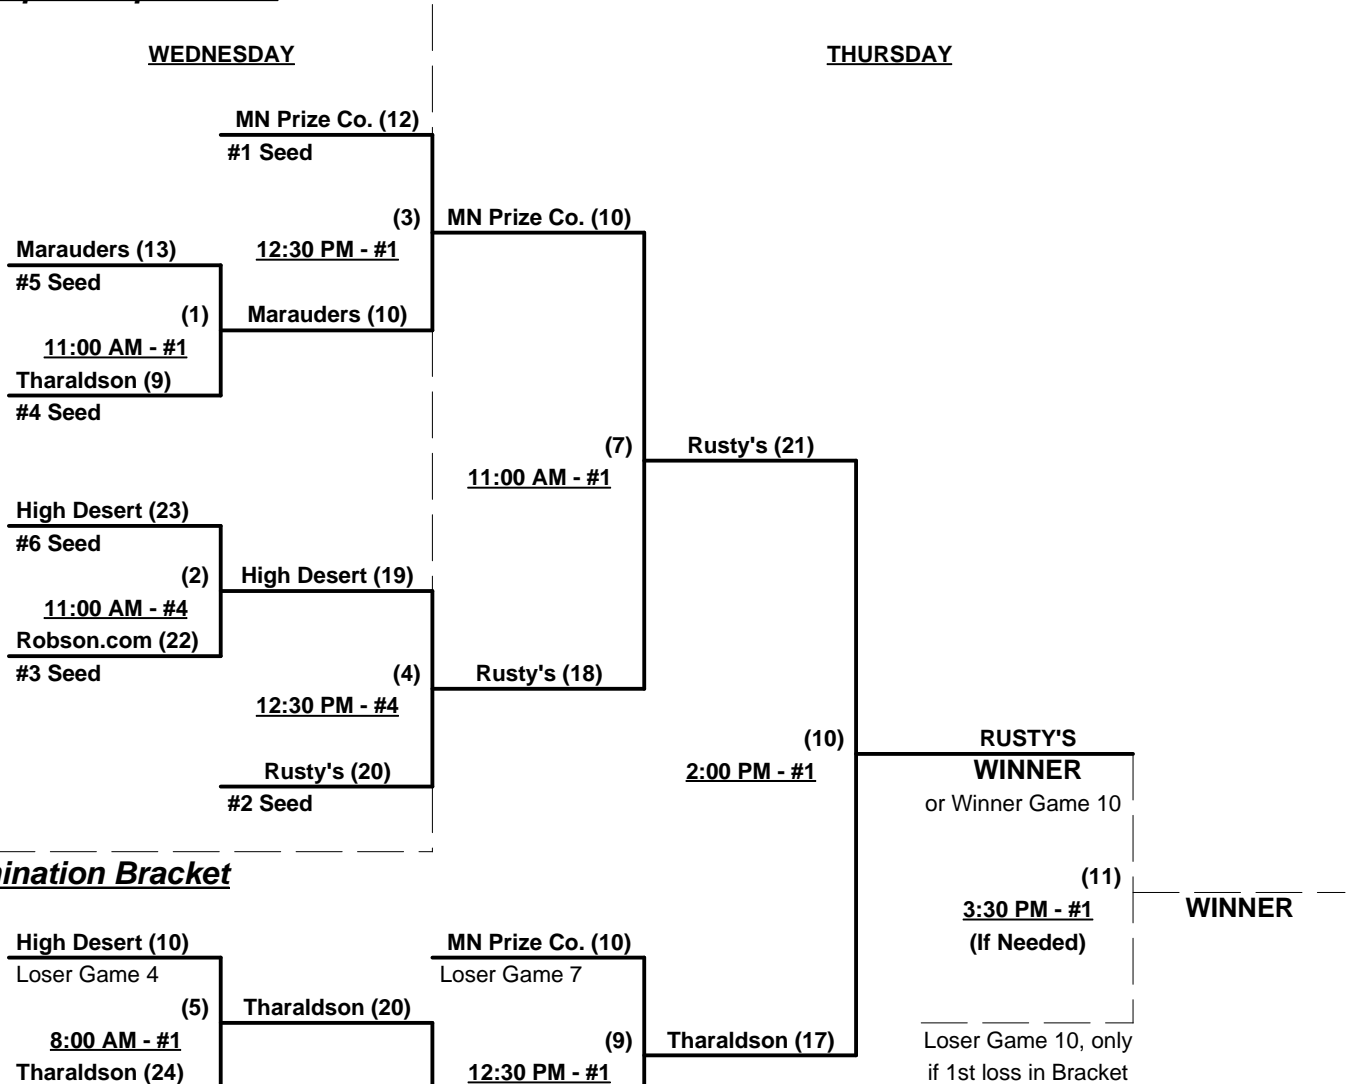

SSUSA's Winter World Championships 2012

Phoenix, Arizona

November 13 - 15, 2012

Rev. 11/15/2012

Men's 65+ Major Division - 6 Teams

Championship Bracket

Elimination Bracket

SSUSA's Winter World Championships 2012

Phoenix, Arizona

November 13 - 15, 2012

Rev. 11/14/2012

Men's 65+ Silver Division - 11 Teams

<u>Win</u>	<u>Loss</u>	<u>65-AAA</u>	<u>Win</u>	<u>Loss</u>	<u>65-AAA</u>
1	1	1 Animals (CA)	1	1	7 Scrap Iron Red (CO)
2	0	2 Car City (IA)	0	2	8 Sidewinders 65's (AZ)
0	2	3 Hill Contracting Inc./HCI (TX)	<u>65-AA</u>		
2	0	4 Marauders (CA)	1 (1)	1	9 New Mexico Flame
0	2	5 Nevada Last Call	1 (1)	1	10 Physiotion 65 (CA)
0	2	6 Scrap Iron Diamonds (CO)	1 (2)	1	11 Yavapai Cantina 65's (AZ)

Tuesday • November 13, 2012 • Papago Park Softball Complex • Phoenix

Time	#	Runs	Team Name	Field	#	Runs	Team Name
9:00 AM	8	12	Sidewinders 65's (AZ)	1	2	16	Car City (IA)
9:00 AM	1	14	Animals (CA)	3	7	16	Scrap Iron Red (CO)
9:00 AM	9	19	New Mexico Flame	4	10	25	Physiotion 65 (CA)
10:30 AM	2	16	Car City (IA)	1	6	13	Scrap Iron Diamonds (CO)
10:30 AM	3	11	Hill Contracting Inc./HCI (TX)	2	4	17	Marauders (CA)
10:30 AM	7	13	Scrap Iron Red (CO)	3	11	18	§ Yavapai Cantina 65's (AZ)
10:30 AM	10	38	§ Physiotion 65 (CA)	4	5	37	Nevada Last Call
12:00 PM	6	11	Scrap Iron Diamonds (CO)	1	9	24	§ New Mexico Flame
12:00 PM	4	22	Marauders (CA)	2	8	9	Sidewinders 65's (AZ)
12:00 PM	11	27	§ Yavapai Cantina 65's (AZ)	3	3	24	Hill Contracting Inc./HCI (TX)
12:00 PM	5	16	Nevada Last Call	4	1	20	Animals (CA)

§ Teams #9-11 RECEIVE 5-Run OR 11-Defensive-Player equalizer in games vs. Teams #1-8

Seeding for 65-AAA Three-game-guarantee Bracket commencing Wednesday morning - See Bracket for details

Wednesday • November 14, 2012 • Papago Park Softball Complex • Phoenix

Time	#	Runs	Team Name	Field	#	Runs	Team Name
9:30 AM	10	13	Physiotion 65 (CA)	2	11	15	Yavapai Cantina 65's (AZ)
11:00 AM	11	7	Yavapai Cantina 65's (AZ)	2	9	13	New Mexico Flame

Seeding for 65-AA Double Elimination Bracket commencing Wednesday afternoon - See Bracket for details

Format: Mixed Round Robin to seed 65-Silver Division Championship Brackets

Teams #1-8 play Three-game-guarantee Bracket for 65-AAA Championship

Teams #9-11 play Double Elimination Bracket for 65-AA Championship

Seeding based on 65-AA games ONLY • Crossover games excluded

Home Runs - HR Rule of LOWER rated team in game

AAA Rule = 3 per team per game, 1-Up, Walks   AA Rule = 1 per team per game, Outs

NOTE SSUSA Official Rulebook §9.5 (Retrieving Home Run Balls) will be strictly enforced.

Time Limits - RR = 65 + open inn. • Bracket = 70 + open inn. • Championship game(s) = 7 innings full

Tie Breakers - Head to head (in full RR only), least runs allowed, run differential, coin toss

Schedule Subject to Change at Discretion of Tournament and Field Directors