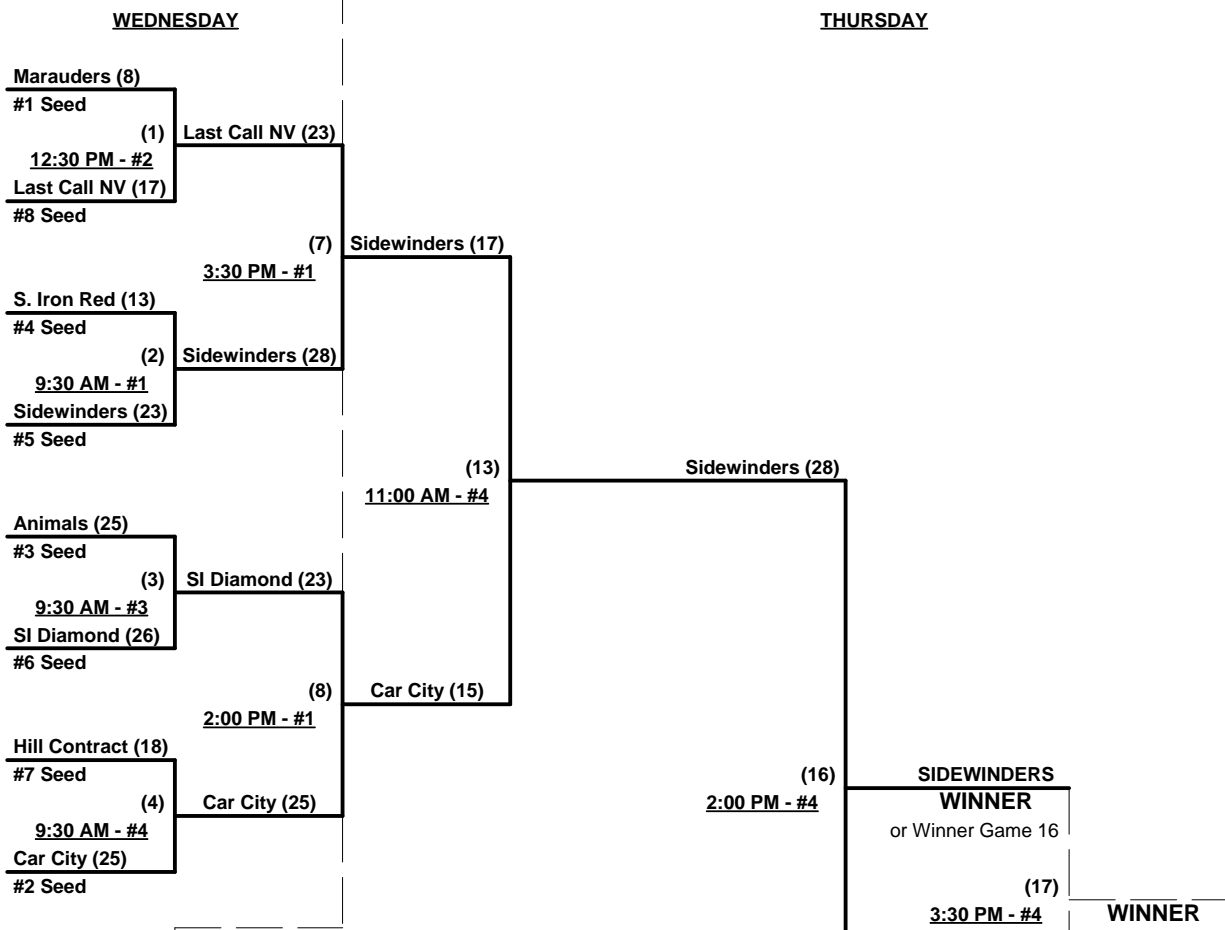

SSUSA's Winter World Championships 2012

Phoenix, Arizona

November 13 - 15, 2012

Rev. 11/15/2012

Men's 65+ AAA Division - 8 Teams

Championship Bracket