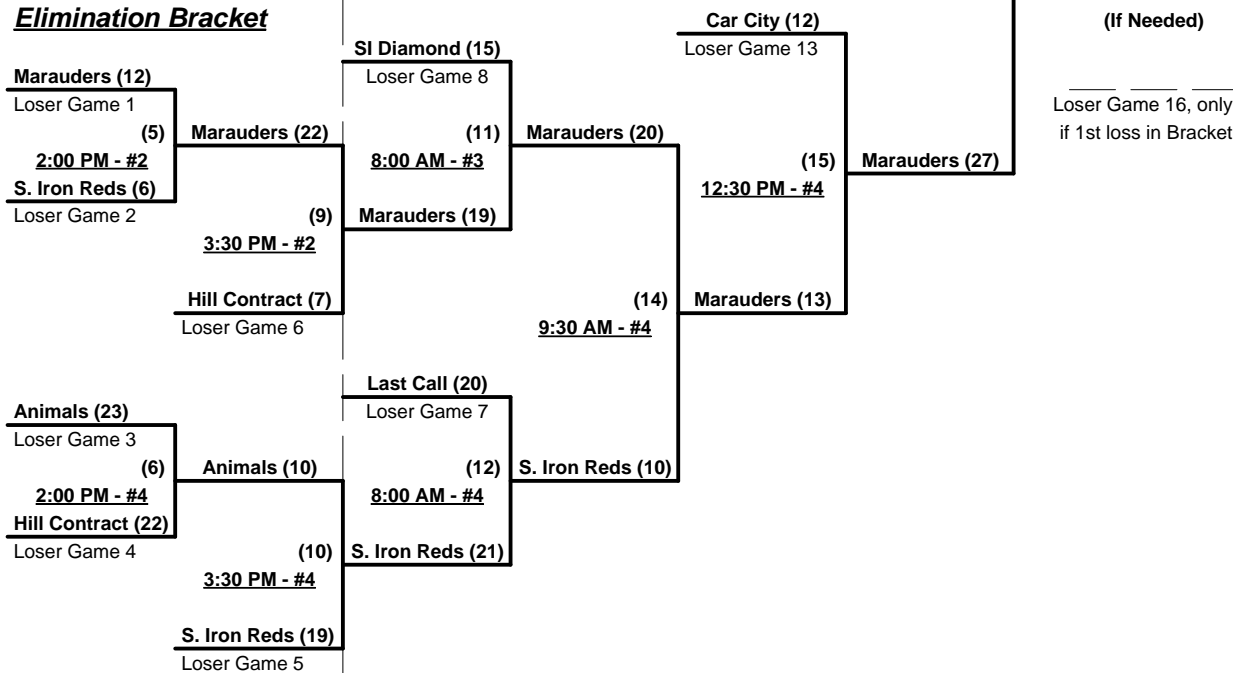

Elimination Bracket