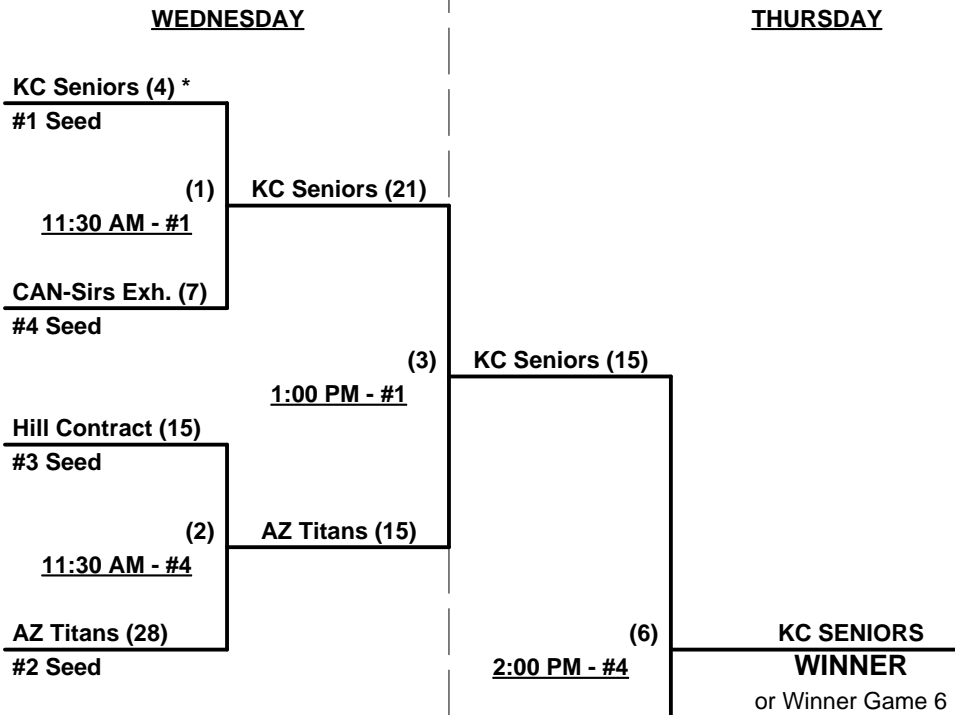

Men's 70+ AA Division - 4 Teams

Championship Bracket