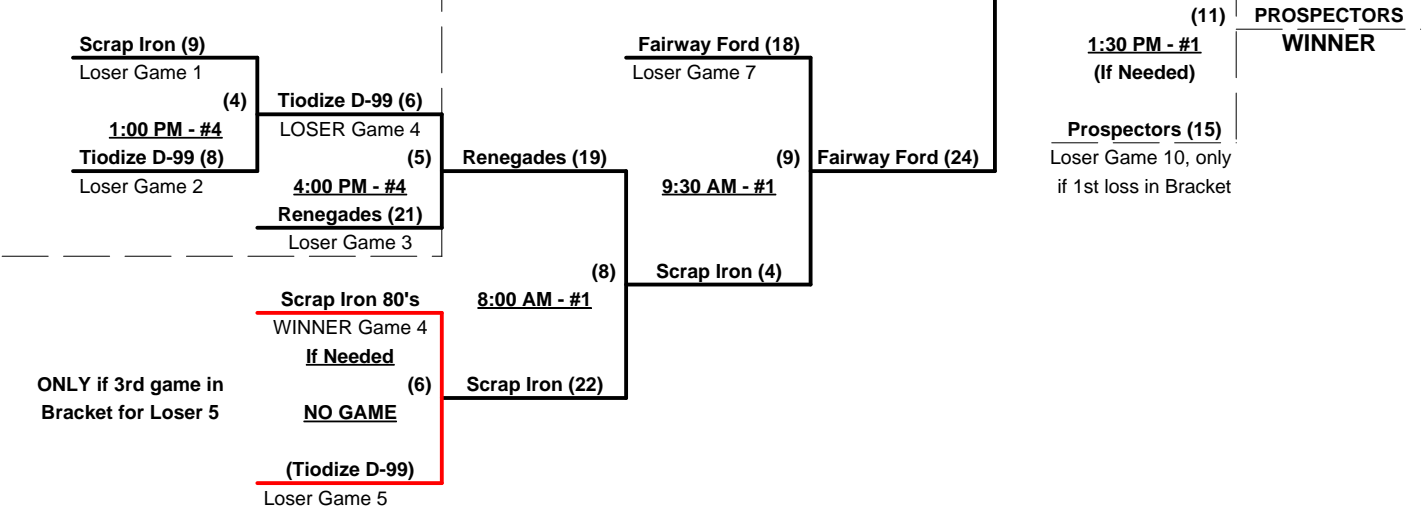

Seeding for 80-Major Three-game-guarantee Bracket commencing Wednesday morning - See Bracket for details

Format: Two (2) Game Round Robin to seed 80-Major Division Three-game-guarantee Bracket
 Home Runs - Open
 Time Limits - RR = 65 + open inn. • Bracket = 70 + open inn. • Championship game(s) = 7 innings full
 Tie Breakers - Head to head (in full RR only), least runs allowed, run differential, coin toss

Championship Bracket

Elimination Bracket

ONLY if 3rd game in Bracket for Loser 5

ARIZONA
PROSPECTORS
WINNER

(11)
1:30 PM - #1
(If Needed)

Prospectors (15)
Loser Game 10, only
if 1st loss in Bracket