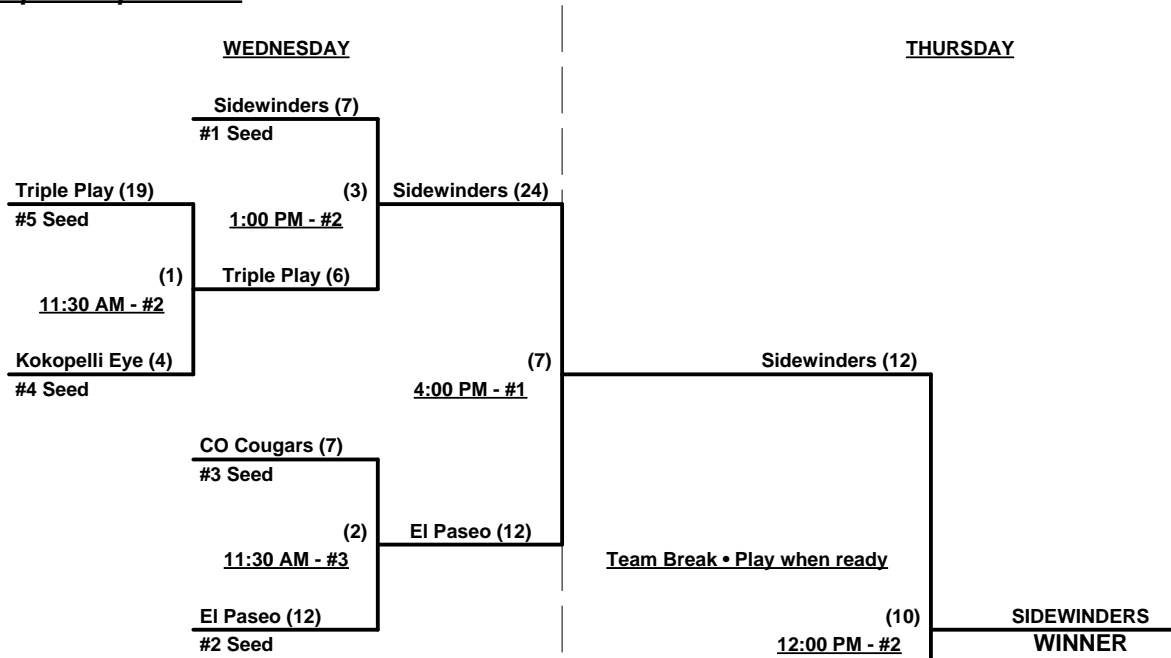

Schedule Subject to Change at Discretion of Tournament and Field Directors

SSUSA's Winter World Championships 2012

Phoenix, Arizona

November 13 - 15, 2012

Rev. 11/15/2012

Men's 70+ AAA Division - 5 Teams

Championship Bracket