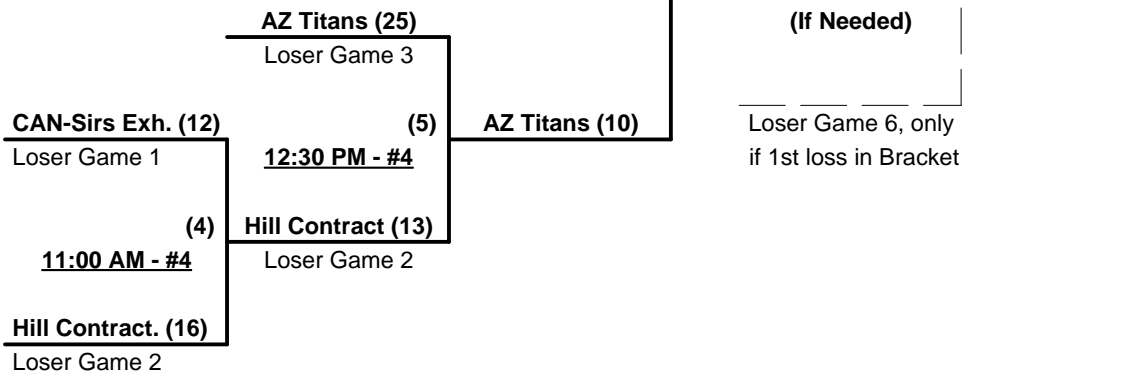

Phoenix, Arizona

November 13 - 15, 2012

Rev. 11/15/2012

Men's 70+ AA Division - 4 Teams

Championship Bracket

Elimination Bracket

WINNER

Loser Game 6, only
if 1st loss in Bracket