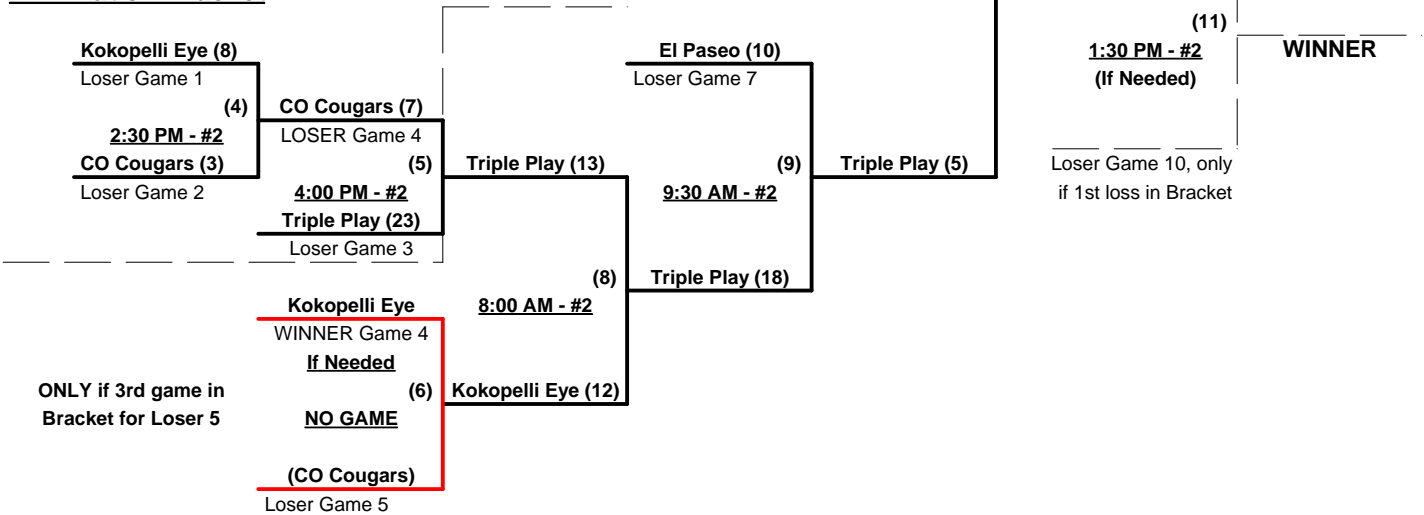

Elimination Bracket

ONLY if 3rd game in Bracket for Loser 5