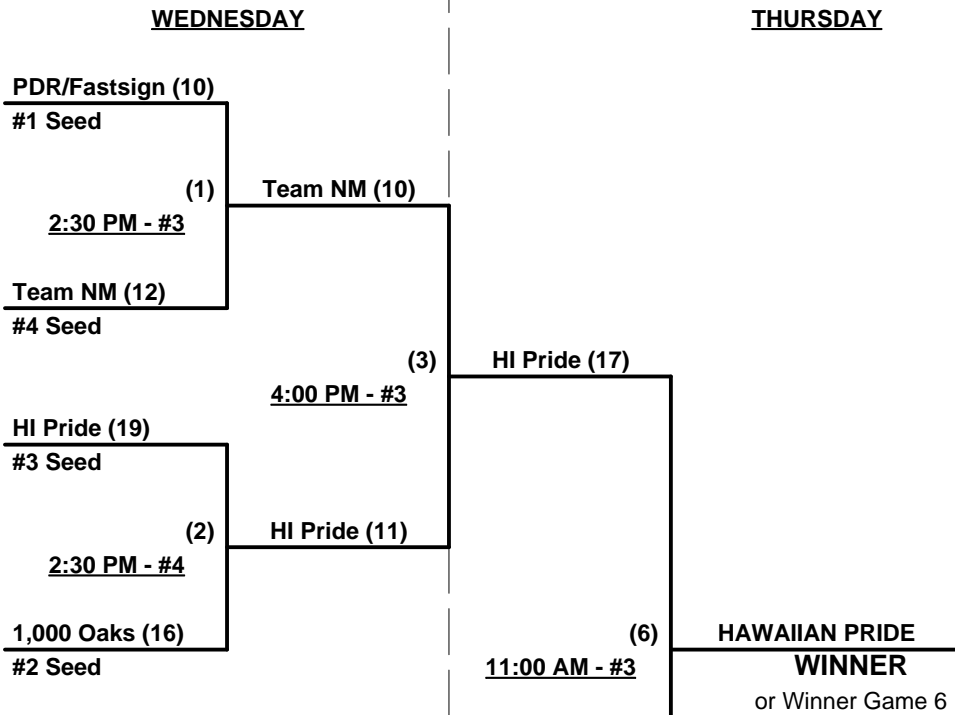

Men's 70+ Major Division - 4 Teams

Championship Bracket