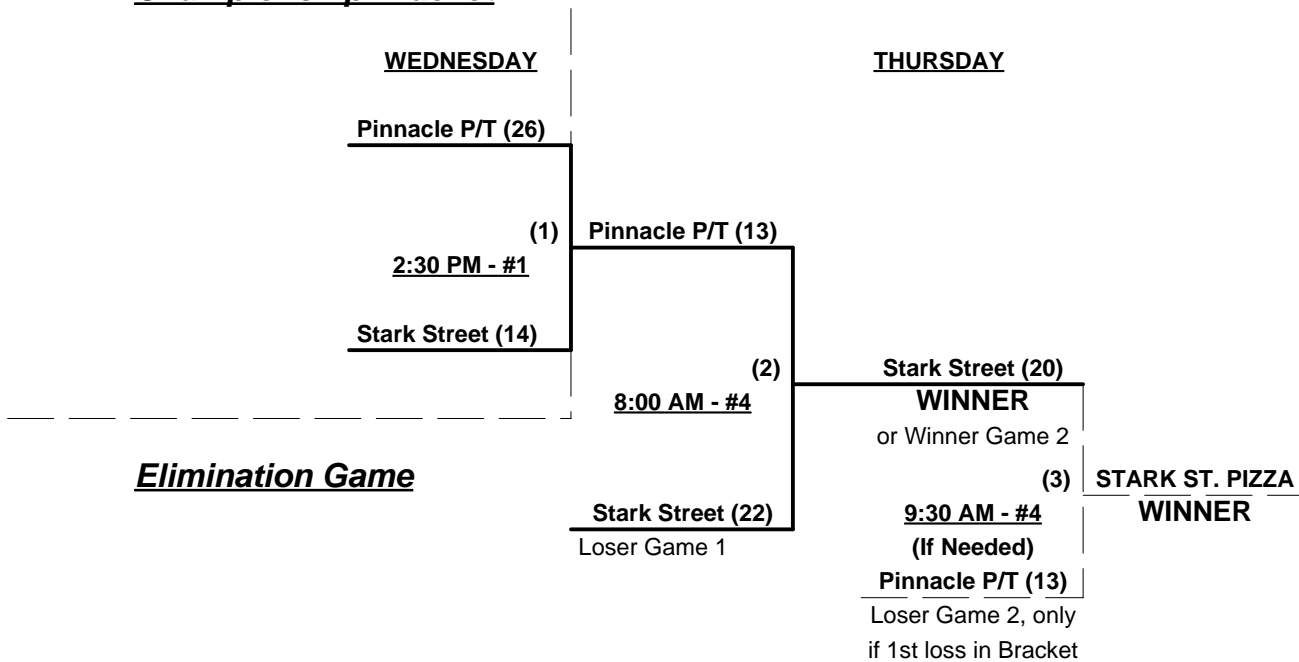

Men's 70+ Major Plus Division - 2 Teams

Championship Bracket