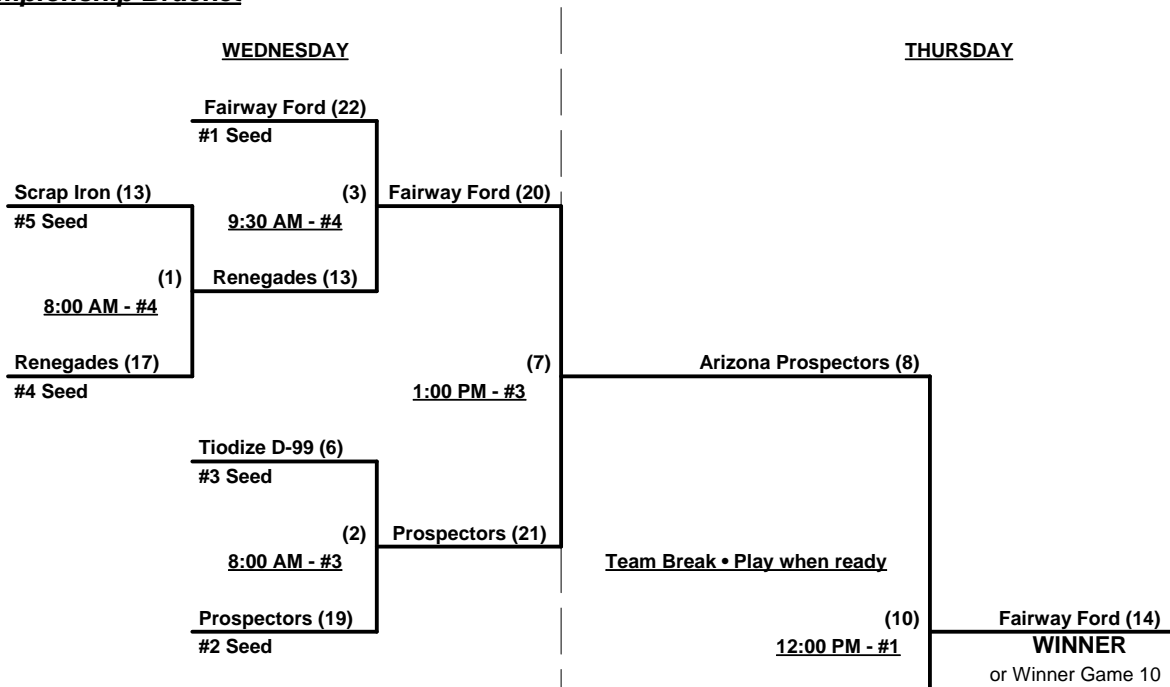

Championship Bracket

Elimination Bracket

ONLY if 3rd game in Bracket for Loser 5

ARIZONA
PROSPECTORS
WINNER

(11)
1:30 PM - #1
(If Needed)

Prospectors (15)
Loser Game 10, only
if 1st loss in Bracket