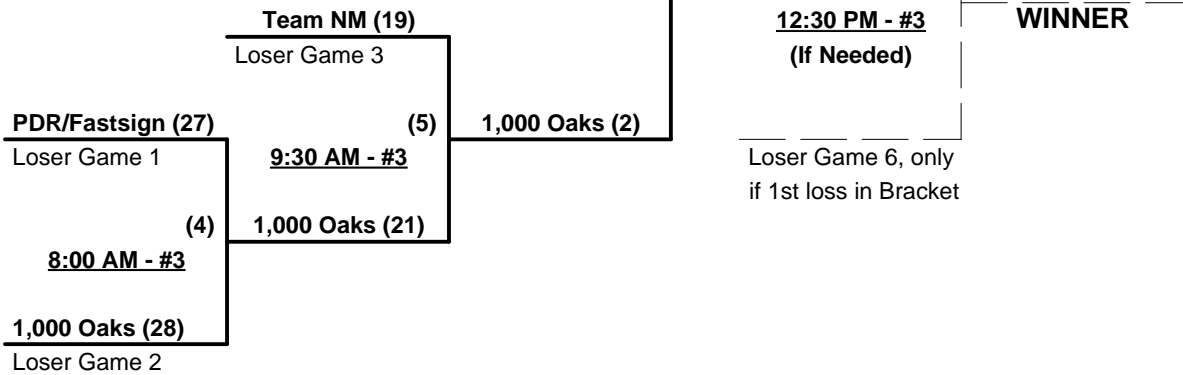

Elimination Bracket