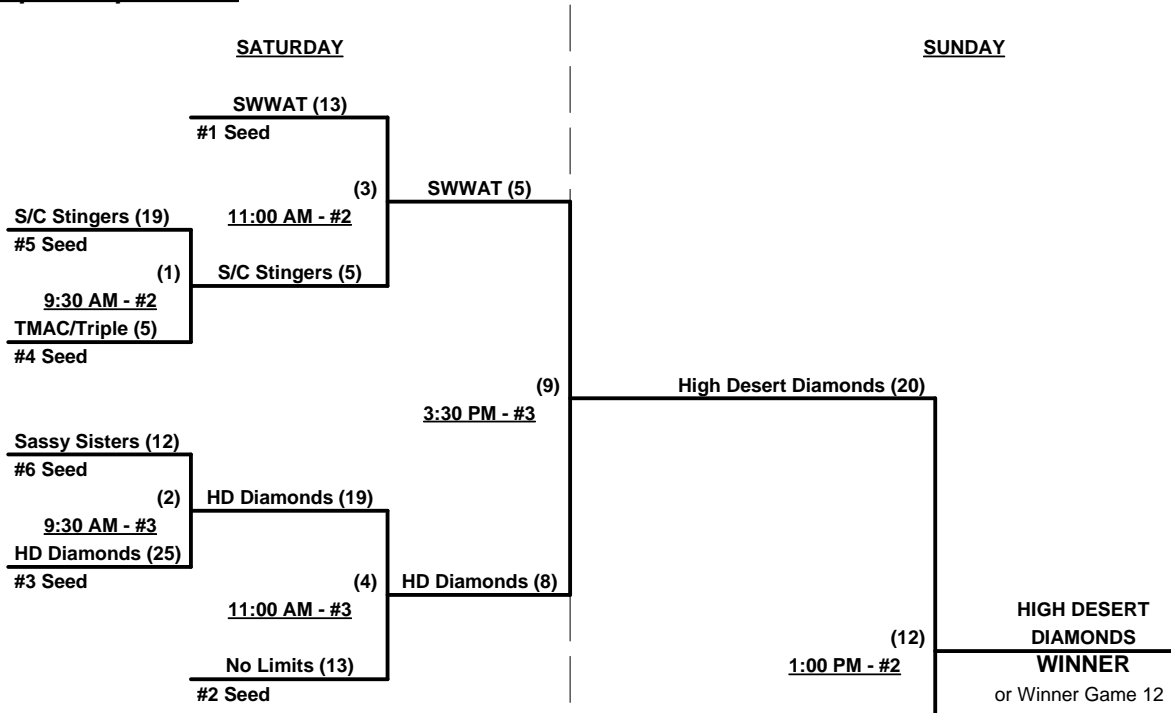

SSUSA's Winter World Championships 2012

Phoenix, Arizona

November 17 - 18, 2012

Rev. 11/20/2012

Women's 50+ Division - 6 Teams

Championship Bracket