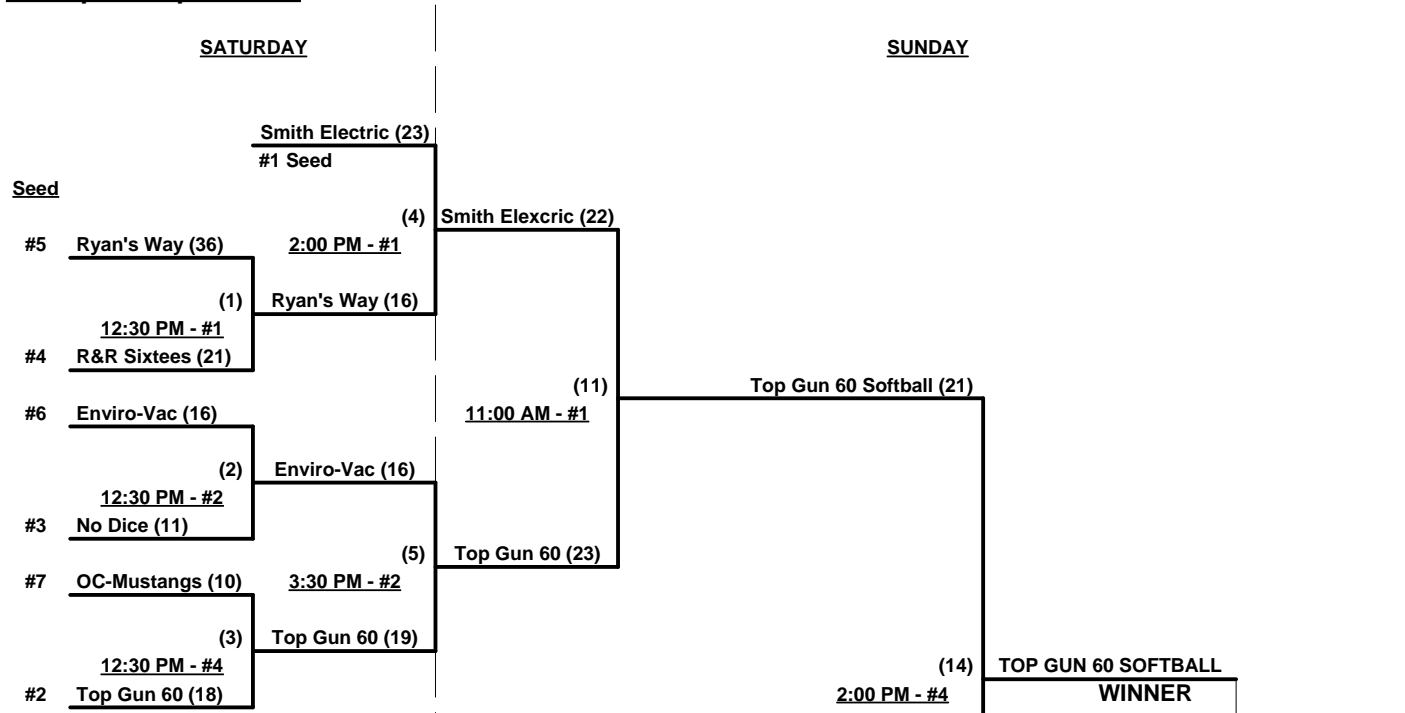

SSUSA's Winter World Championships 2012

Phoenix, Arizona

November 16 - 18, 2012

Rev. 11/20/2012

Men's 60+ Major Division - 7 Teams

Championship Bracket