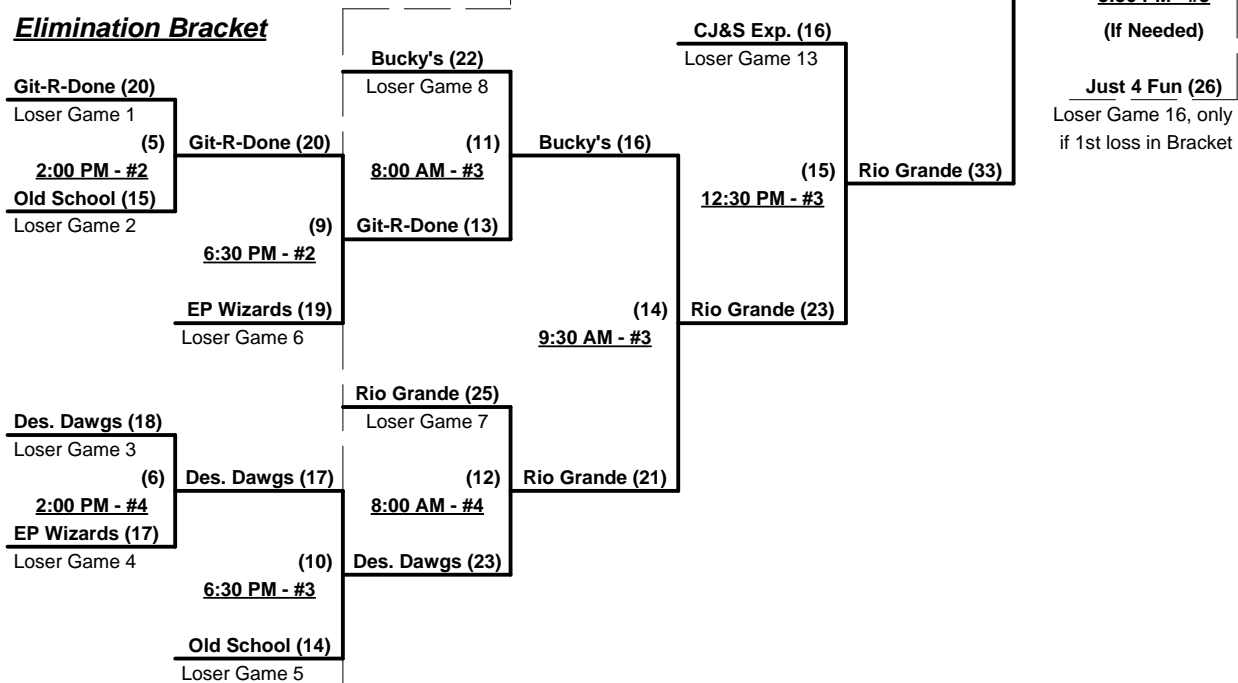

Elimination Bracket