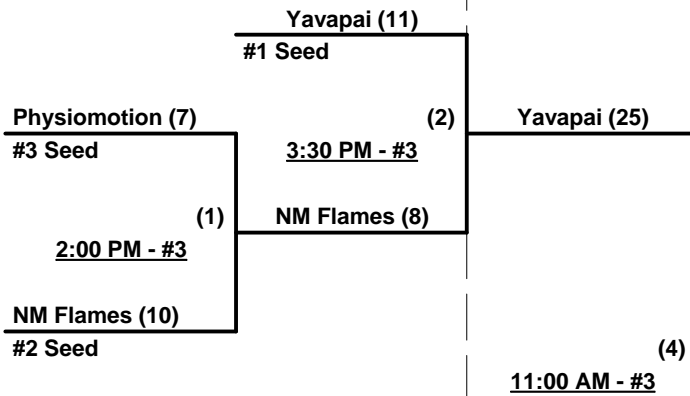

Phoenix, Arizona

November 13 - 15, 2012

Rev. 11/15/2012

Men's 65+ AA Division - 3 Teams

Championship Bracket

WEDNESDAY

THURSDAY

YAVAPAI CANTINA