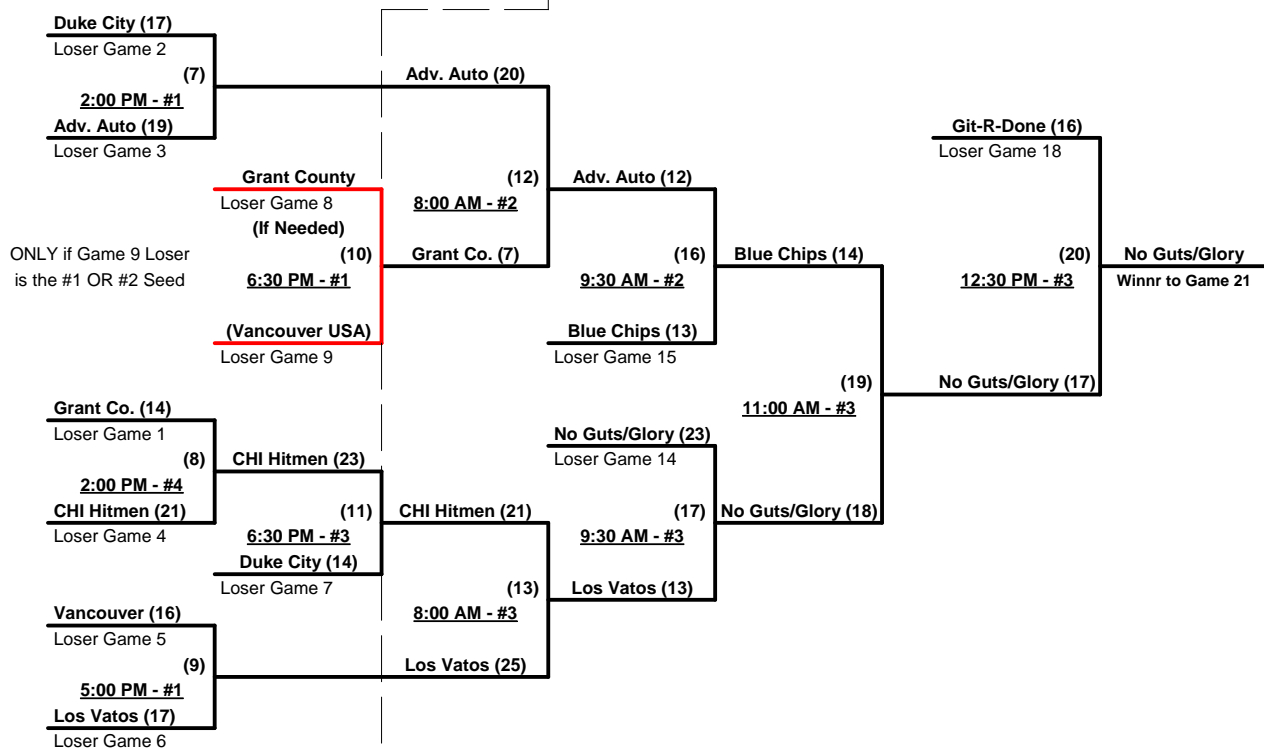

ONLY if Game 9 Loser is the #1 OR #2 Seed