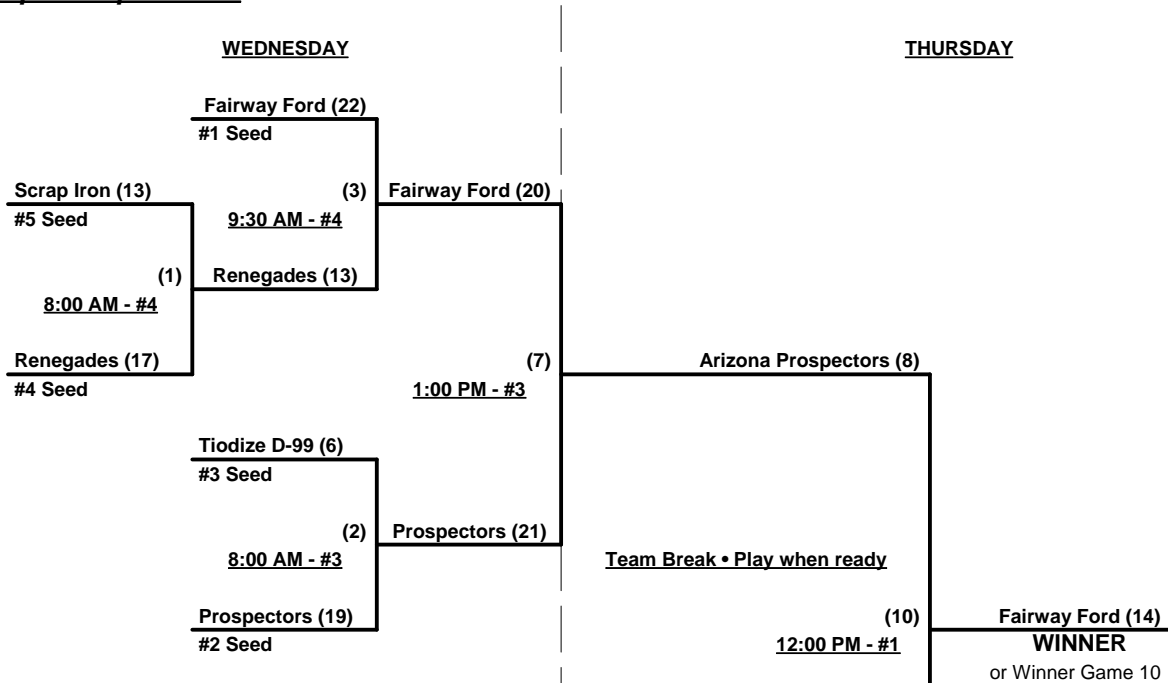

SSUSA's Winter World Championships 2012

Phoenix, Arizona November 13 - 15, 2012

Rev. 11/15/2012

Men's 80+ Major Division - 5 Teams

Championship Bracket