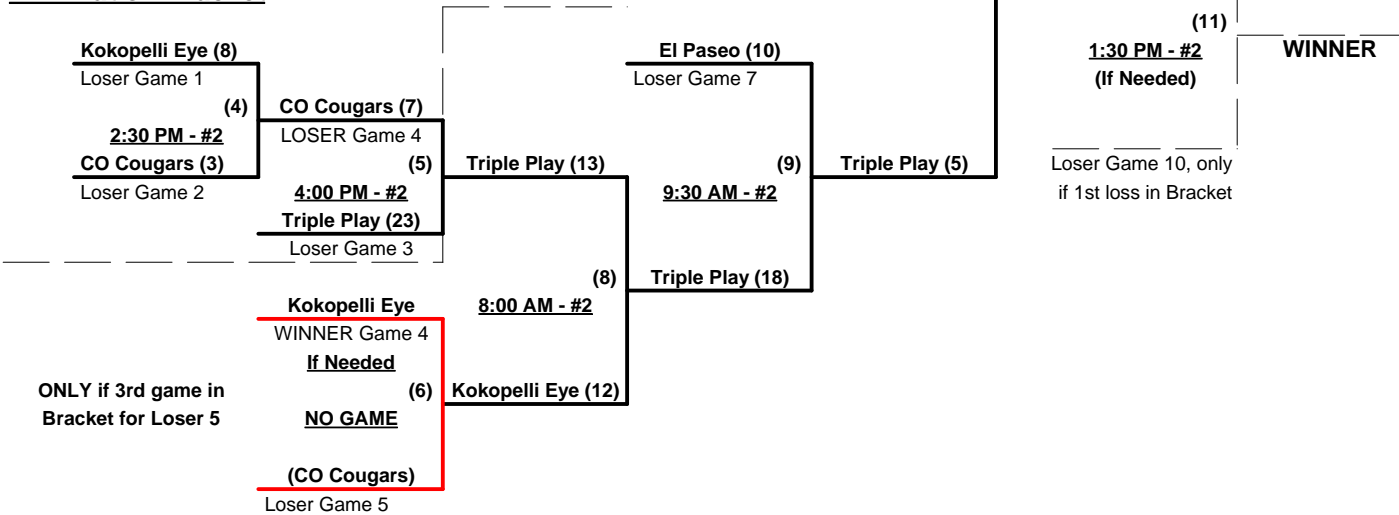

Elimination Bracket