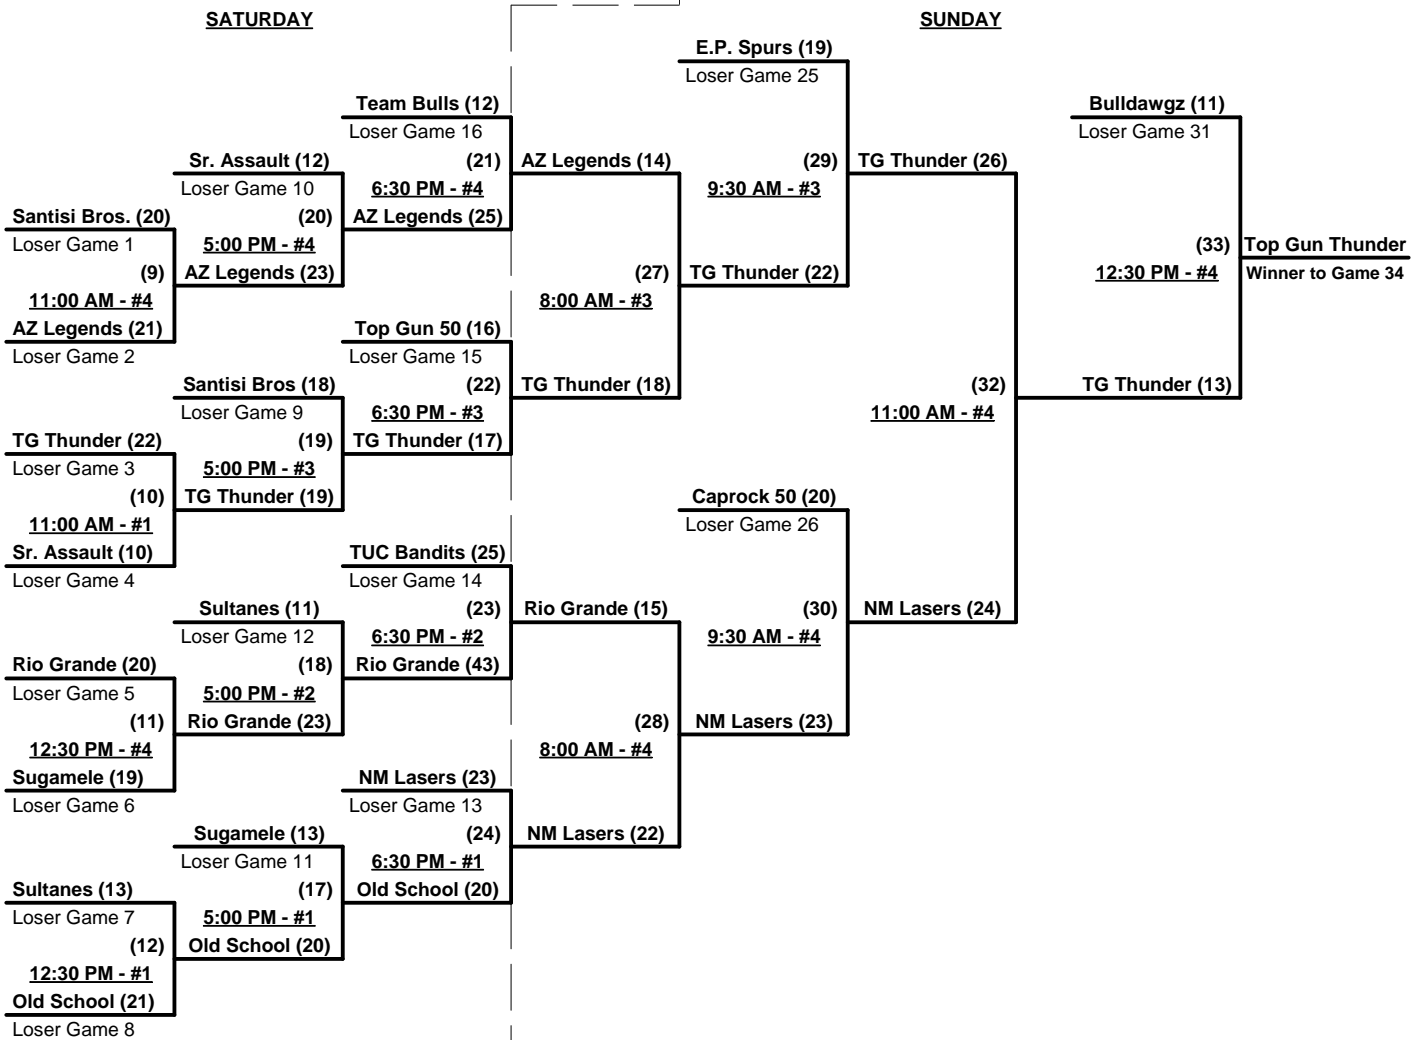

Elimination Bracket

Men's 50+ AAA Division - 16 Teams

SSUSA's Winter World Championships 2012
Phoenix, Arizona
November 16 - 18, 2012

Rev. 11/20/2012

Men's 55+ Major Division - 4 Teams

<u>Win</u>	<u>Loss</u>			<u>Win</u>	<u>Loss</u>		
2	1	1	Arizona Rogue	1	2	3	So Cal 55 (CA)
3	0	2	Doubleplay Classic (CA)	0	3	4	Top Gun III (CA)

Friday • November 16, 2012 • Papago Park Softball Complex • Phoenix

Time	#	Runs	Team Name	Field	#	Runs	Team Name
11:00 AM	1	<u>3</u>	Arizona Rogue	2	2	<u>6</u>	Doubleplay Classic (CA)
11:00 AM	4	<u>23</u>	Top Gun III (CA)	3	3	<u>26</u>	So Cal 55 (CA)
12:30 PM	2	<u>29</u>	Doubleplay Classic (CA)	2	4	<u>12</u>	Top Gun III (CA)
12:30 PM	3	<u>3</u>	So Cal 55 (CA)	3	1	<u>16</u>	Arizona Rogue

Saturday • November 17, 2012 • Papago Park Softball Complex • Phoenix

Time	#	Runs	Team Name	Field	#	Runs	Team Name
12:30 PM	2	<u>15</u>	Doubleplay Classic (CA)	1	3	<u>14</u>	So Cal 55 (CA)
12:30 PM	4	<u>22</u>	Top Gun III (CA)	4	1	<u>23</u>	Arizona Rogue

Seeding for 55-Major Double Elimination bracket commencing Saturday afternoon - See bracket for details

Format: Full (3-game) Round Robin to seed 55-Major Double Elimination Championship bracket
Home Runs - Major Rule = 7 per team per game, 1-Up, Walks
NOTE SSUSA Official Rulebook §9.5 (Retrieving Home Run Balls) will be strictly enforced.
Time Limits - RR = 65 + open inn. • Bracket = 70 + open inn. • Championship game(s) = 7 innings full
Tie Breakers - Head to head (in full RR only), least runs allowed, run differential, coin toss

Schedule Subject to Change at Discretion of Tournament and Field Directors