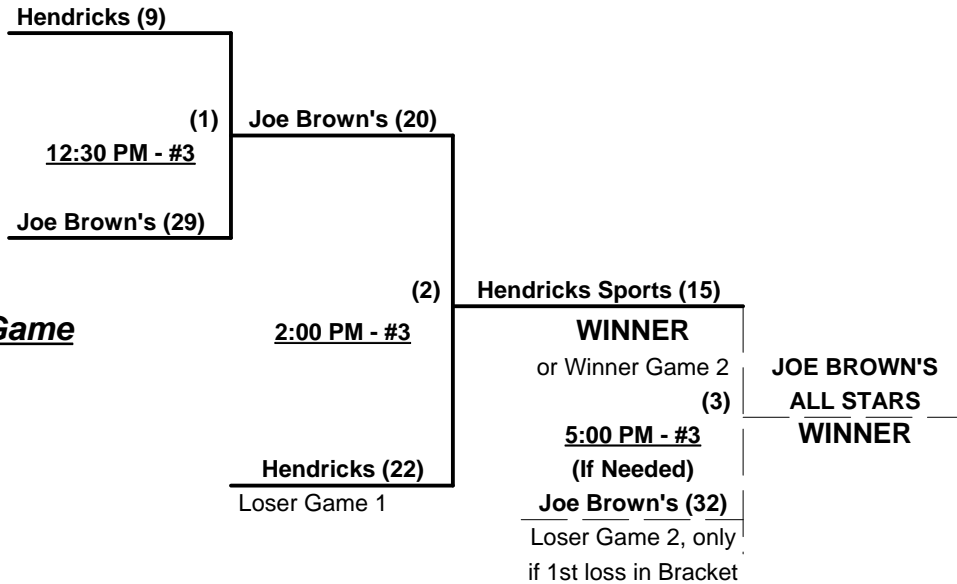

Rev. 11/20/2012

Men's 60+ Major Plus Division - 2 Teams

Championship Bracket

Elimination Game

SSUSA's Winter World Championships 2012

Phoenix, Arizona

November 16 - 18, 2012

Rev. 11/20/2012