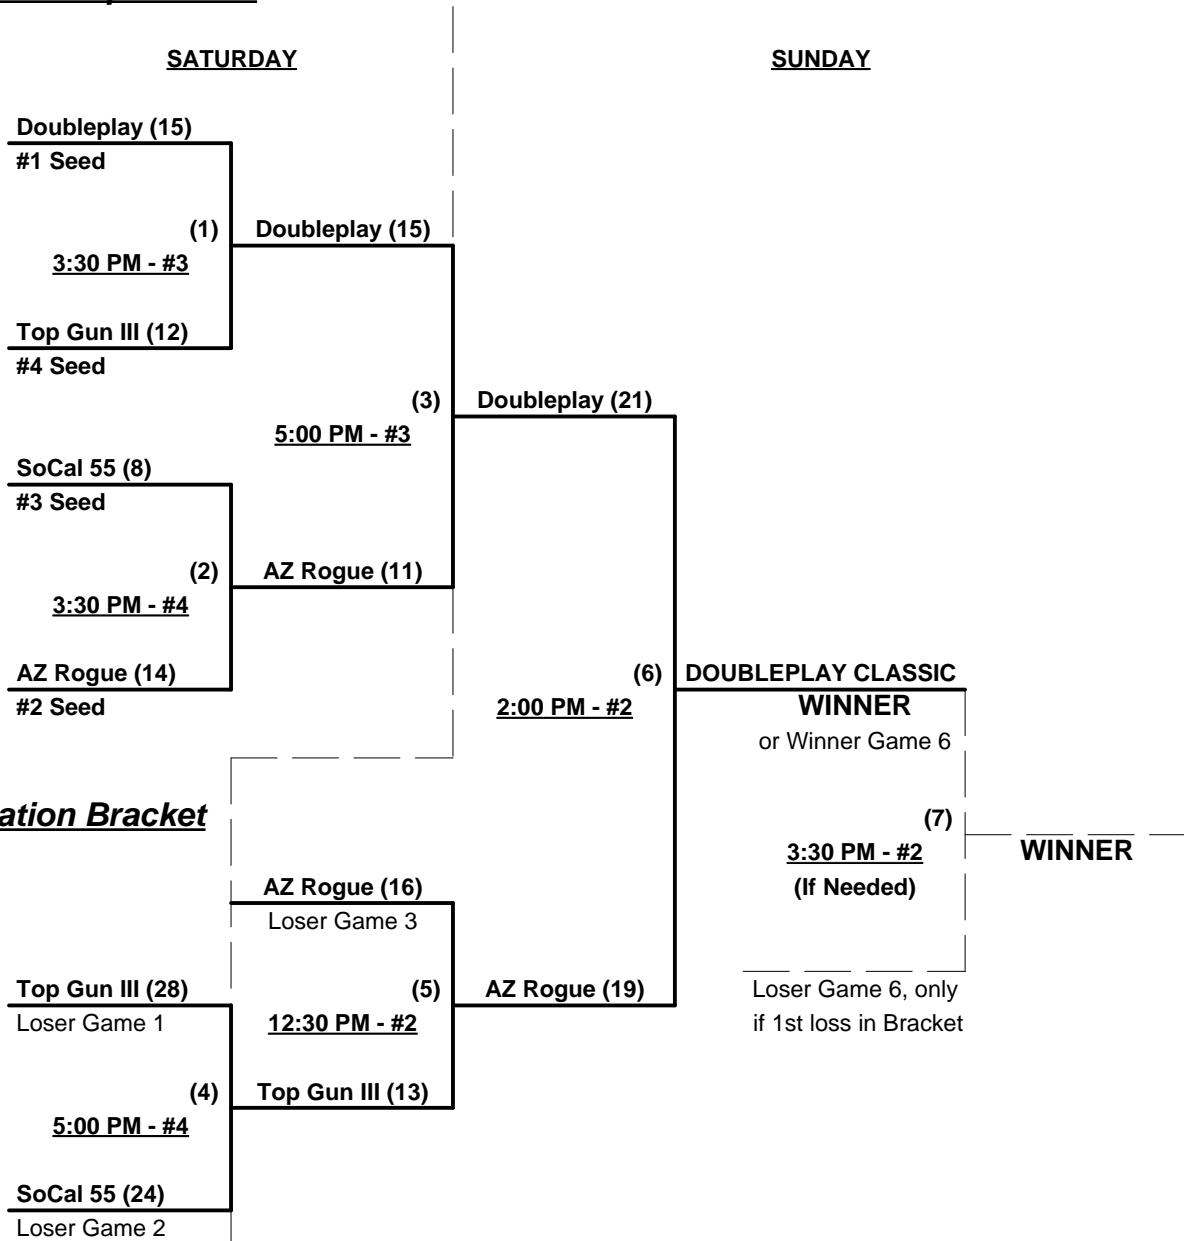

Men's 55+ Major Division - 4 Teams

Championship Bracket

SSUSA's Winter World Championships 2012

Phoenix, Arizona

November 16 - 18, 2012

Rev. 11/16/2012

Men's 55+ AAA Division - 8 Teams

<u>Win</u>	<u>Loss</u>		
1	1	1	Arizona Old School
2	0	2	Bucky's Casino (AZ)
1	1	3	CJ & S Express (AZ)
1	1	4	Desert Dawgs 55's (CA)

<u>Win</u>	<u>Loss</u>		
0	2	5	El Paso Wizards (TX)
0	2	6	Git-R-Done 55 (CA)
1	1	7	Just 4 Fun (AZ)
2	0	8	Rio Grande 55 (NM)

Friday • November 16, 2012 • Desert West Softball Complex • Phoenix

Time	#	Runs	Team Name	Field	#	Runs	Team Name
8:00 AM	2	20	Bucky's Casino (AZ)	1	5	10	El Paso Wizards (TX)
8:00 AM	1	12	Arizona Old School	2	4	11	Desert Dawgs 55's (CA)
8:00 AM	3	7	CJ & S Express (AZ)	3	8	24	Rio Grande 55 (NM)
8:00 AM	7	23	Just 4 Fun (AZ)	4	6	17	Git-R-Done 55 (CA)
9:30 AM	5	16	El Paso Wizards (TX)	1	3	22	CJ & S Express (AZ)
9:30 AM	4	16	Desert Dawgs 55's (CA)	2	7	11	Just 4 Fun (AZ)
9:30 AM	8	24	Rio Grande 55 (NM)	3	1	8	Arizona Old School
9:30 AM	6	15	Git-R-Done 55 (CA)	4	2	21	Bucky's Casino (AZ)

Seeding for 55-AAA Three-game-guarantee Bracket commencing Saturday morning - See Bracket for details

Format: Two (2) Game Round Robin to seed 55-AAA Division Three-game-guarantee Bracket

Home Runs - AAA Rule = 3 per team per game, 1-Up, Walks

NOTE SSUSA Official Rulebook §9.5 (Retrieving Home Run Balls) will be strictly enforced.

Time Limits - RR = 65 + open inn. • Bracket = 70 + open inn. • Championship game(s) = 7 innings full

Tie Breakers - Head to head (in full RR only), least runs allowed, run differential, coin toss

Schedule Subject to Change at Discretion of Tournament and Field Directors