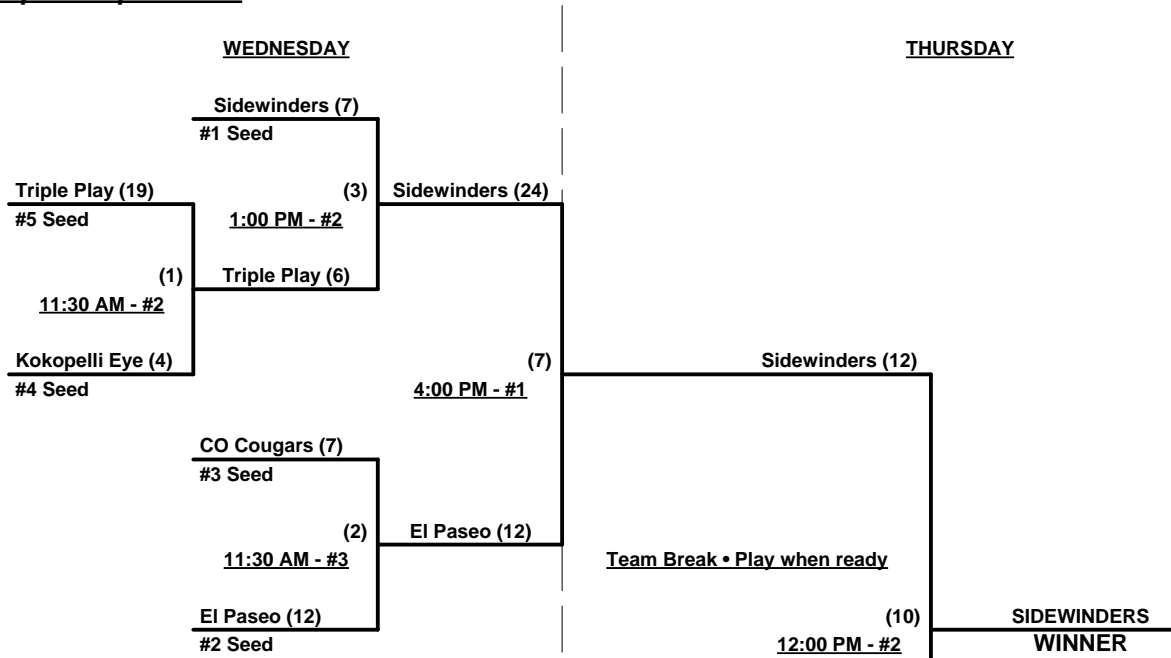

SSUSA's Winter World Championships 2012

Phoenix, Arizona

November 13 - 15, 2012

Rev. 11/15/2012

Men's 70+ AAA Division - 5 Teams

Championship Bracket