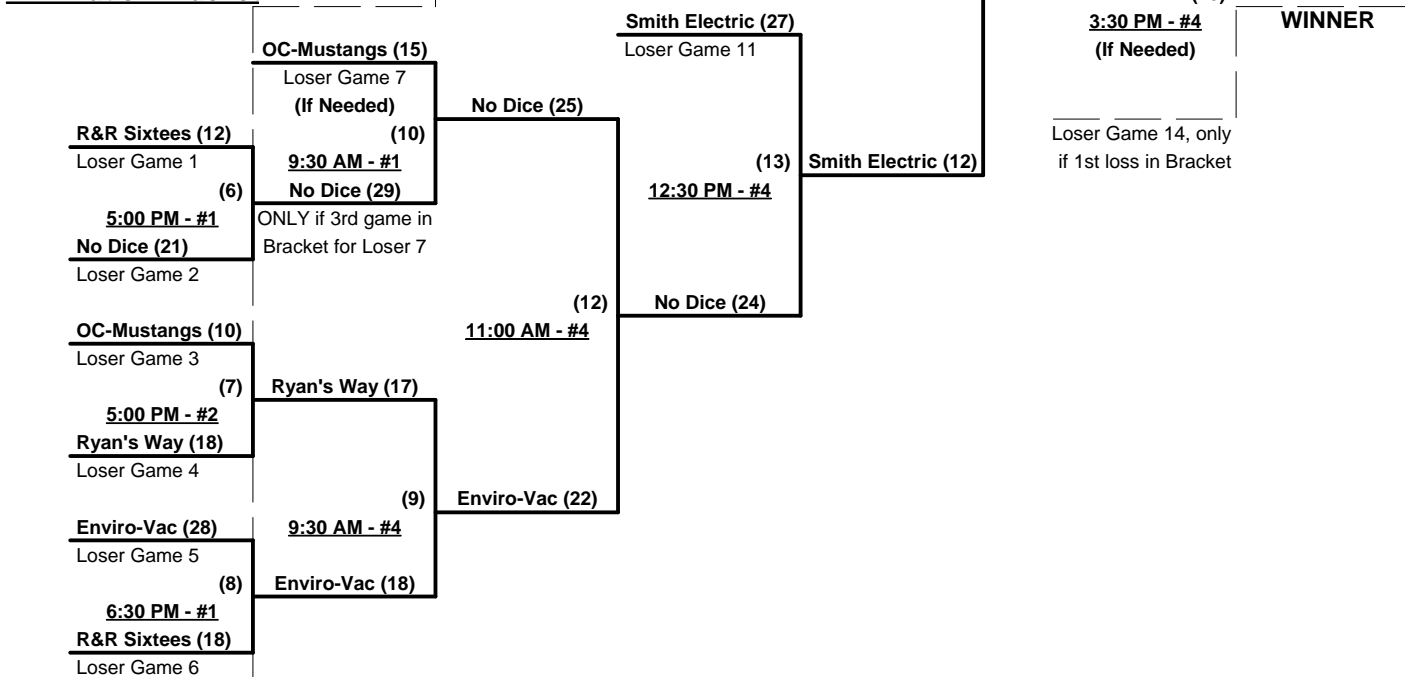

Elimination Bracket

WINNER

(15)
3:30 PM - #4
(If Needed)
Loser Game 14, only if 1st loss in Bracket