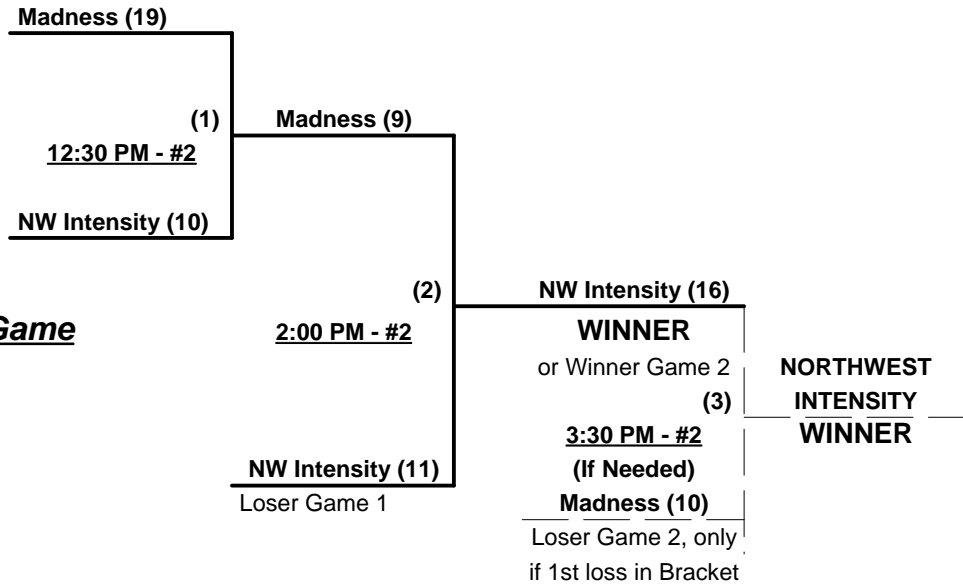

Women's 40+ Masters AA Division - 2 Teams

Championship Bracket

Elimination Game