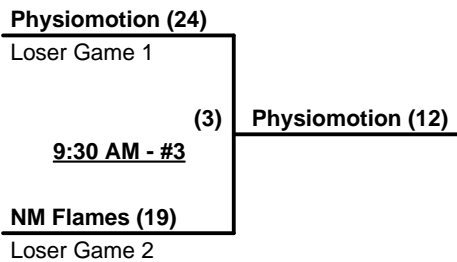

WINNER

or Winner Game 4

(5)

12:30 PM - #3

(If Needed)

WINNER

Loser Game 4, only
if 1st loss in Bracket

Elimination Bracket