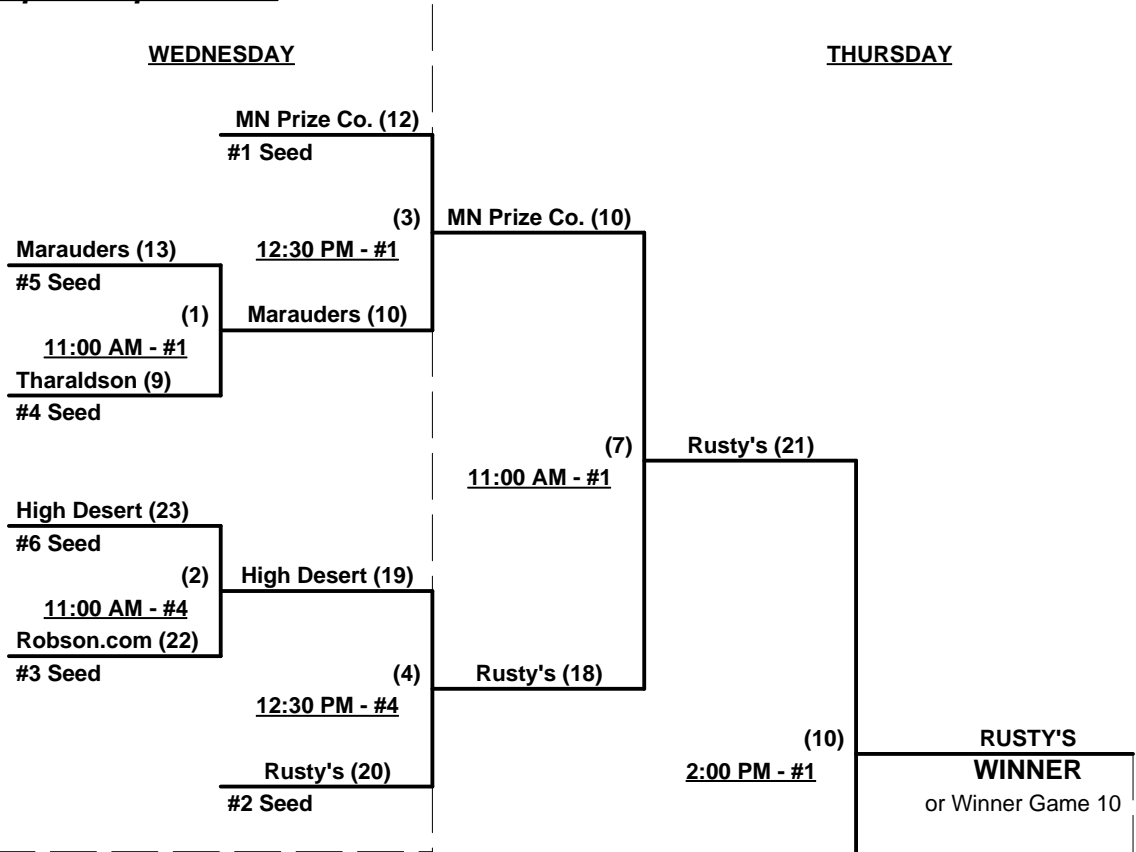

SSUSA's Winter World Championships 2012

Phoenix, Arizona

November 13 - 15, 2012

Rev. 11/15/2012

Men's 65+ Major Division - 6 Teams

Championship Bracket

Elimination Bracket