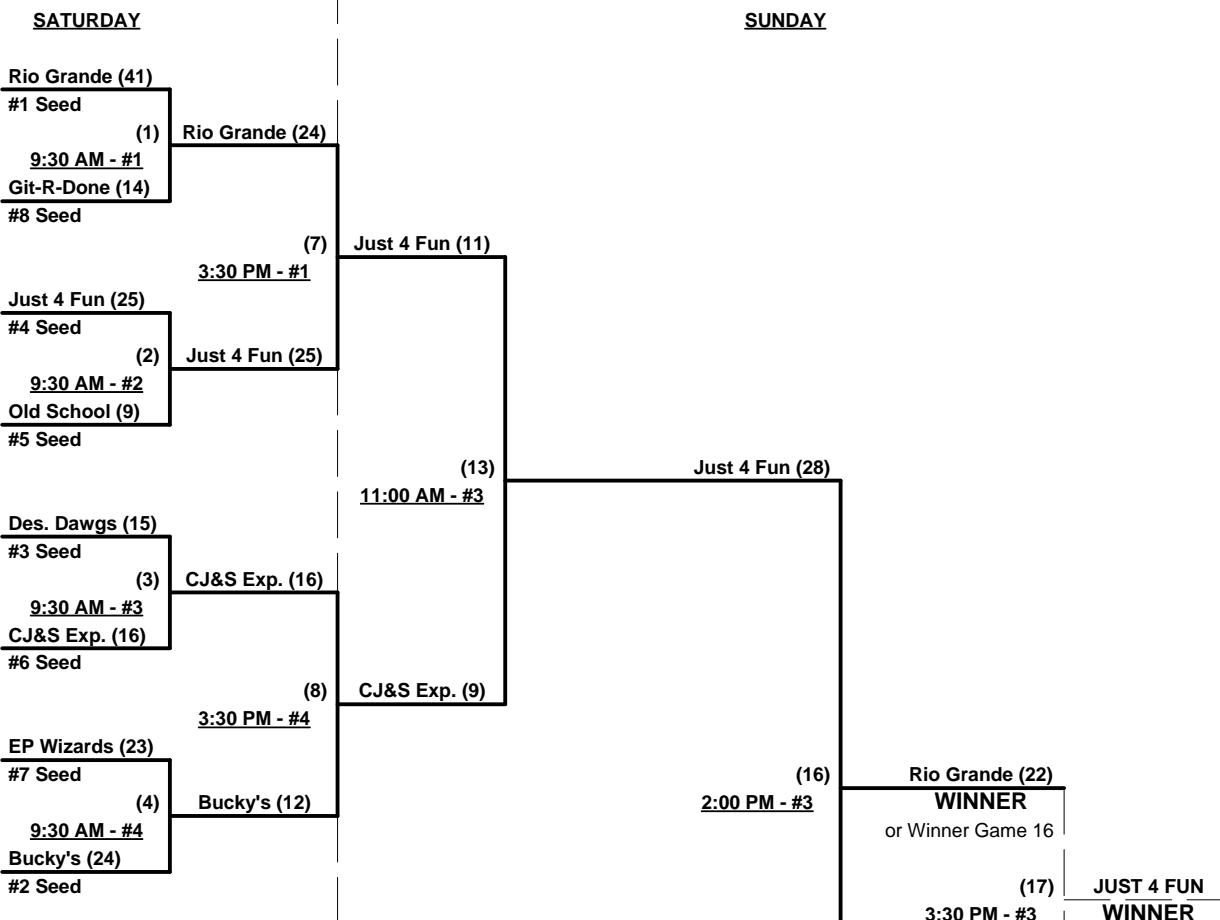

Schedule Subject to Change at Discretion of Tournament and Field Directors

SSUSA's Winter World Championships 2012

Phoenix, Arizona

November 16 - 18, 2012

Rev. 11/20/2012

Men's 55+ AAA Division - 8 Teams

Championship Bracket