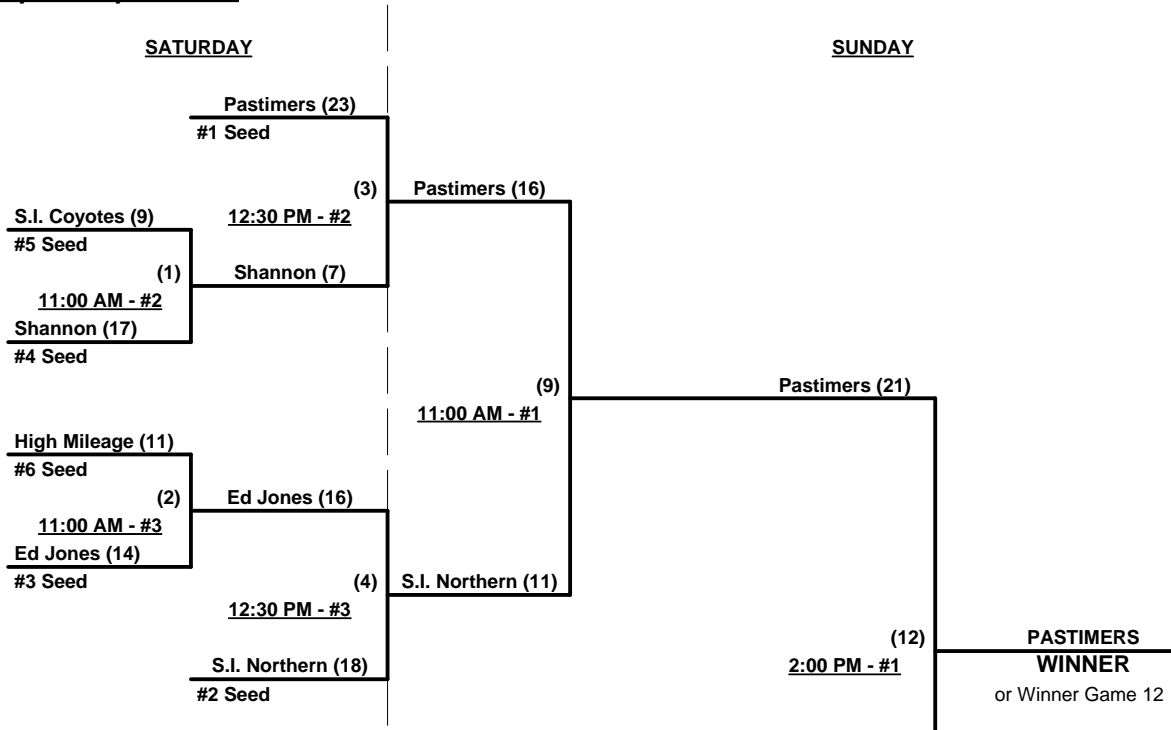

SSUSA's Winter World Championships 2012

Phoenix, Arizona November 17 - 18, 2012

Rev. 11/20/2012

Men's 55+ AA Division - 6 Teams

Championship Bracket