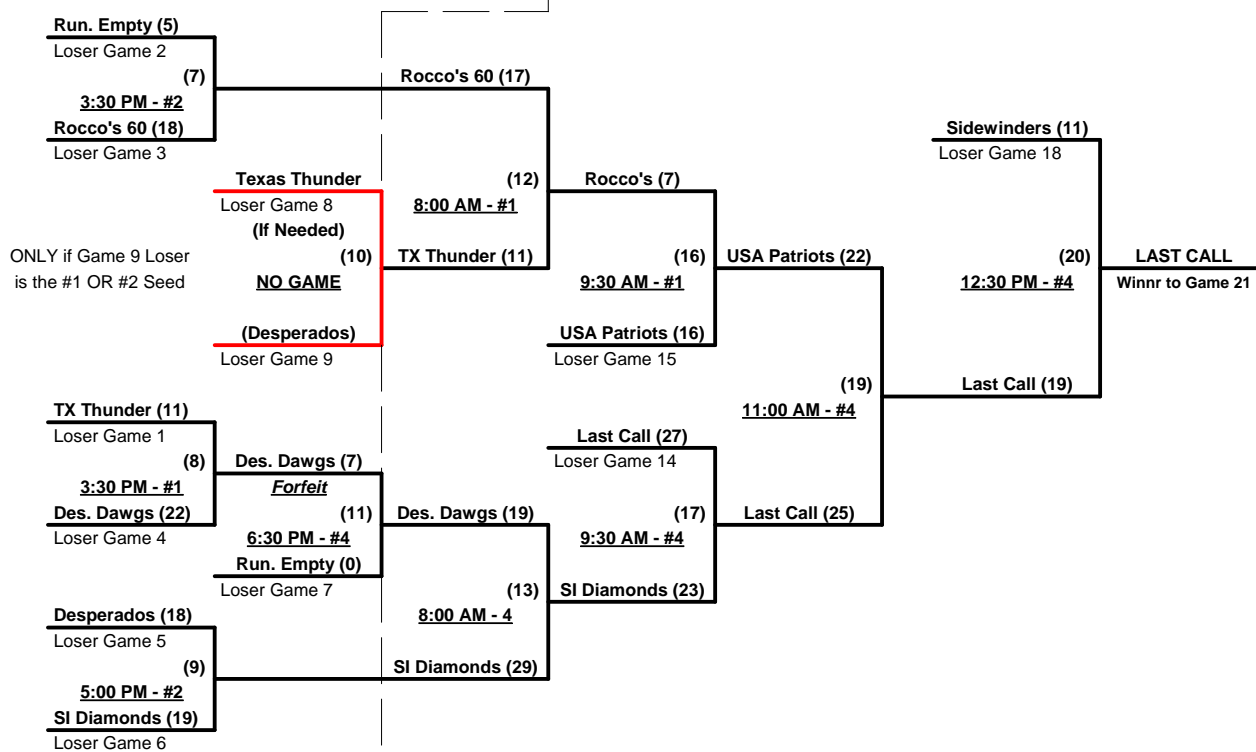

SSUSA's Winter World Championships 2012

Phoenix, Arizona November 16 - 18, 2012

Rev. 11/20/2012

Men's 60+ AAA Division - 10 Teams

Championship Bracket

Elimination Bracket