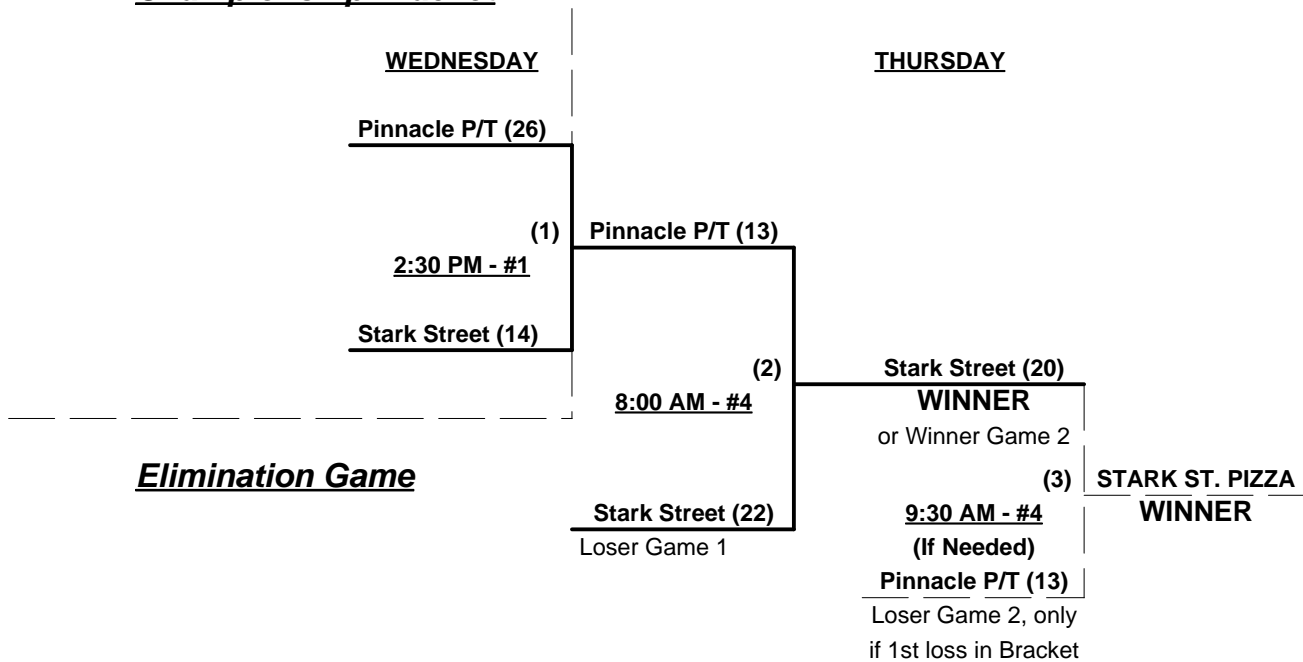

Men's 70+ Major Plus Division - 2 Teams

Championship Bracket