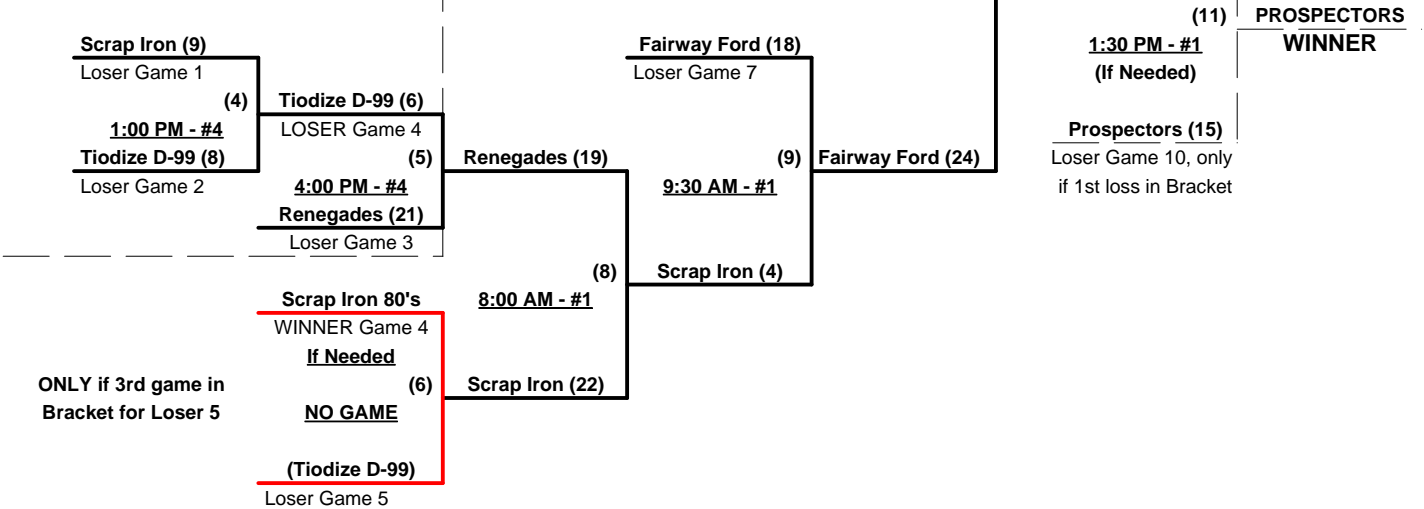

Elimination Bracket