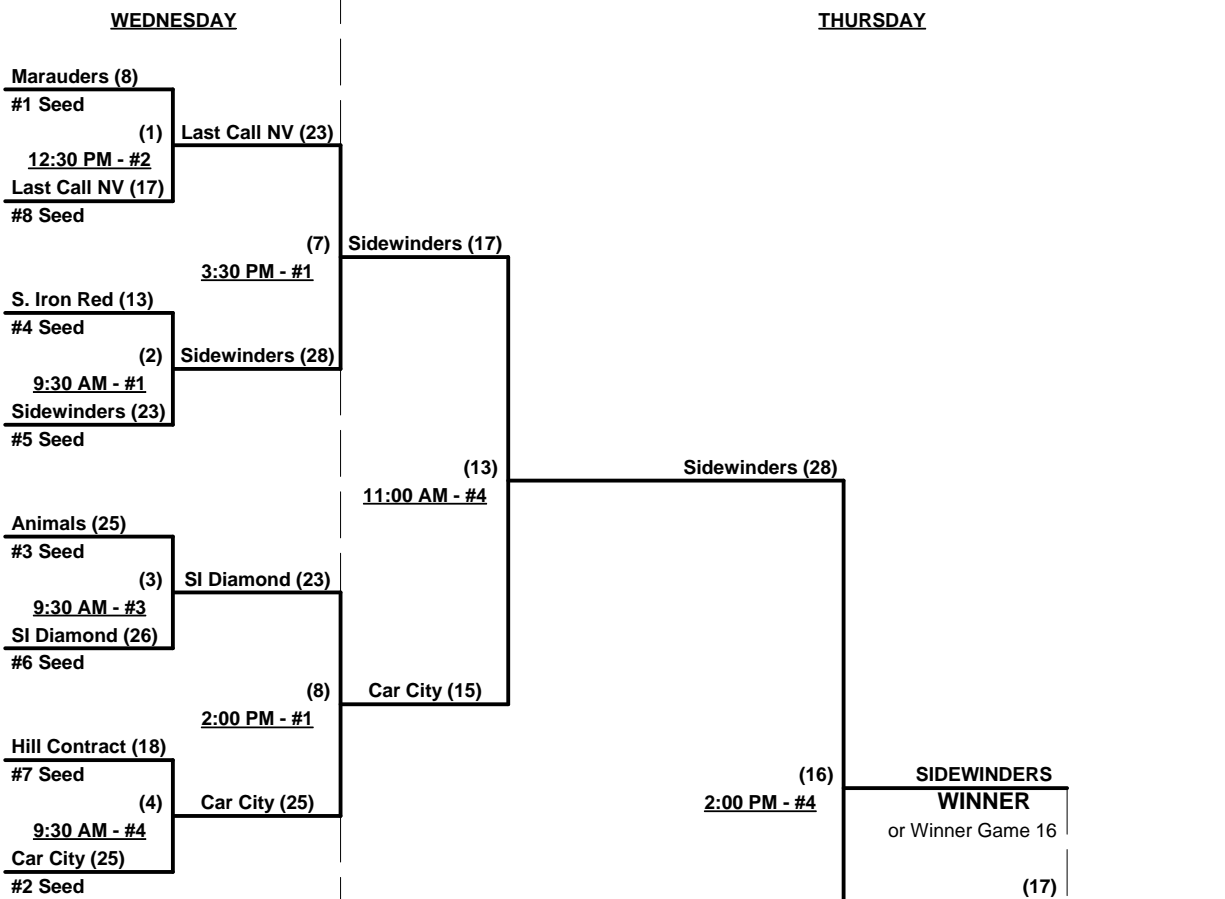

SSUSA's Winter World Championships 2012

Phoenix, Arizona

November 13 - 15, 2012

Rev. 11/15/2012

Men's 65+ AAA Division - 8 Teams

Championship Bracket