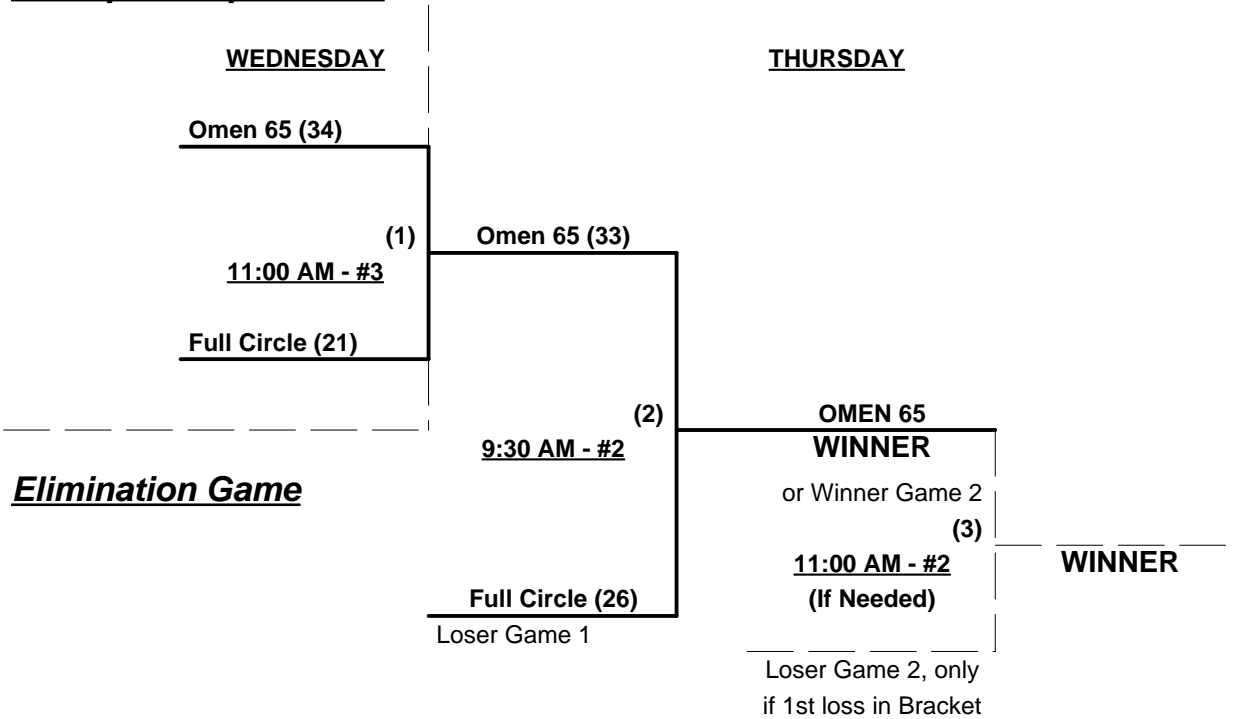

Men's 65+ Major Plus Division - 2 Teams

Championship Bracket