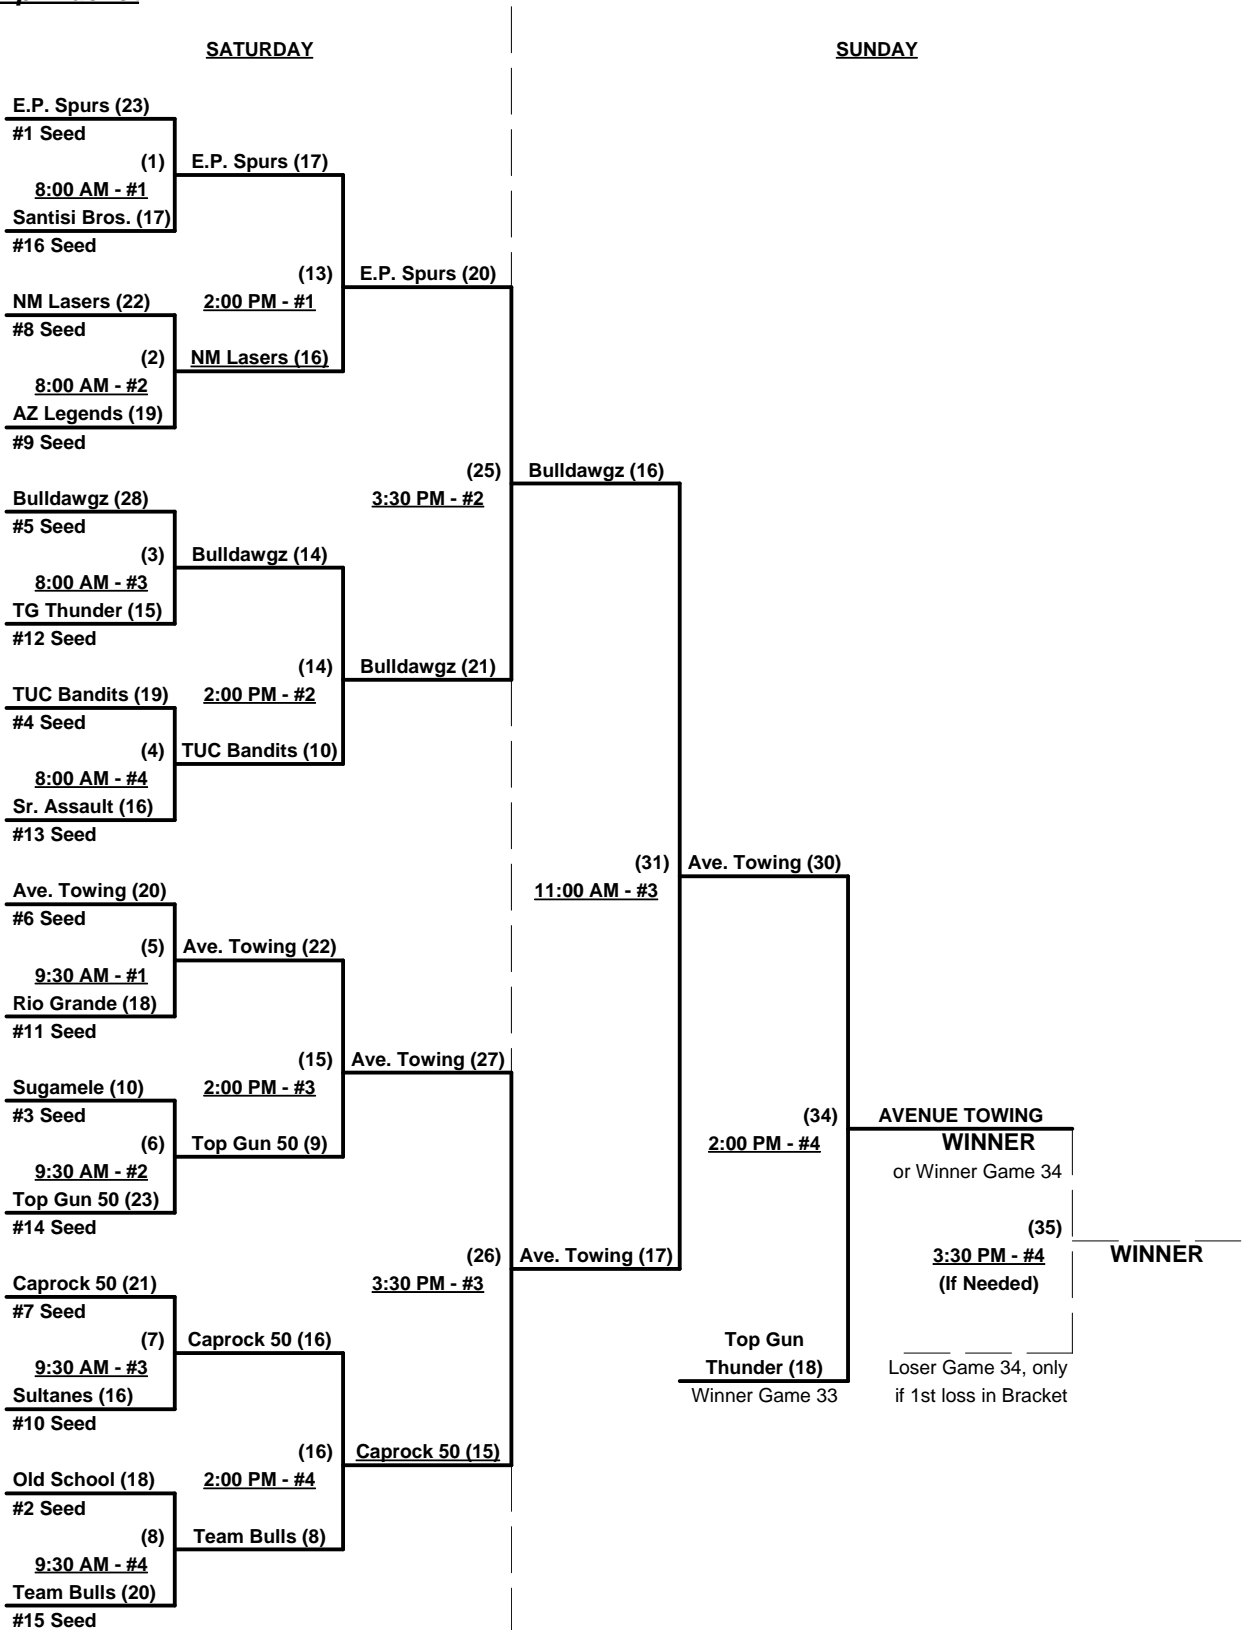

SSUSA's Winter World Championships 2012

Phoenix, Arizona

November 16 - 18, 2012

Rev. 11/16/2012

Men's 50+ AAA Division - 16 Teams

Win	Loss		Team Name
2	0	1	Arizona Bulldawgz
1	1	2	Arizona Legends
2	0	3	Arizona Old School
1	1	4	Avenue Towing (CA)
1	1	5	Caprock Fifty's (TX)
2	0	6	El Paso Spurs (TX)
1	1	7	New Mexico Lasers
1	1	8	Rio Grande 50's (NM)

Win	Loss		Team Name
0	2	9	Santisi Brothers (AZ)
0	2	10	Senior Assault (AZ)
2	0	11	Sugamele Golf (CA)
1	1	12	Sultanes (NM)
0	2	13	Team Bulls 50's (TX)
0	2	14	Top Gun 50's (CA)
0	2	15	Top Gun Thunder (CA)
2	0	16	Tucson Bandits (AZ)

Friday • November 16, 2012 • Rose Mofford Softball Complex • Phoenix

Time	#	Runs	Team Name	Field	#	Runs	Team Name
8:00 AM	14	22	Top Gun 50's (CA)	4	1	23	Arizona Bulldawgz
9:30 AM	1	19	Arizona Bulldawgz	4	7	14	New Mexico Lasers
11:00 AM	9	18	Santisi Brothers (AZ)	1	5	29	Caprock Fifty's (TX)
11:00 AM	16	18	Tucson Bandits (AZ)	2	14	16	Top Gun 50's (CA)
11:00 AM	12	18	Sultanes (NM)	3	10	13	Senior Assault (AZ)
11:00 AM	7	20	New Mexico Lasers	4	4	16	Avenue Towing (CA)
12:30 PM	8	25	Rio Grande 50's (NM)	1	9	17	Santisi Brothers (AZ)
12:30 PM	5	13	Caprock Fifty's (TX)	2	16	14	Tucson Bandits (AZ)
12:30 PM	15	12	Top Gun Thunder (CA)	3	3	17	Arizona Old School
12:30 PM	4	24	Avenue Towing (CA)	4	13	6	Team Bulls 50's (TX)
2:00 PM	10	8	Senior Assault (AZ)	1	6	21	El Paso Spurs (TX)
2:00 PM	2	19	Arizona Legends	2	15	10	Top Gun Thunder (CA)
2:00 PM	3	23	Arizona Old School	3	12	12	Sultanes (NM)
2:00 PM	13	7	Team Bulls 50's (TX)	4	11	29	Sugamele Golf (CA)
3:30 PM	6	26	El Paso Spurs (TX)	1	2	16	Arizona Legends
3:30 PM	11	26	Sugamele Golf (CA)	4	8	19	Rio Grande 50's (NM)

Seeding for 50-AAA Three-game-guarantee Bracket commencing Saturday morning - See Bracket for details

Format: Two (2) Game Round Robin to seed 50-AAA Division Three-game-guarantee Bracket

Home Runs - AAA Rule = 3 per team per game, 1-Up, Walks

NOTE SSUSA Official Rulebook §9.5 (Retrieving Home Run Balls) will be strictly enforced.

Time Limits - RR = 65 + open inn. • Bracket = 70 + open inn. • Championship game(s) = 7 innings full

Tie Breakers - Head to head (in full RR only), least runs allowed, run differential, coin toss

Schedule Subject to Change at Discretion of Tournament and Field Directors

SSUSA's Winter World Championships 2012

Phoenix, Arizona

November 16 - 18, 2012

Rev. 11/20/2012

Men's 50+ AAA Division - 16 Teams

Championship Bracket