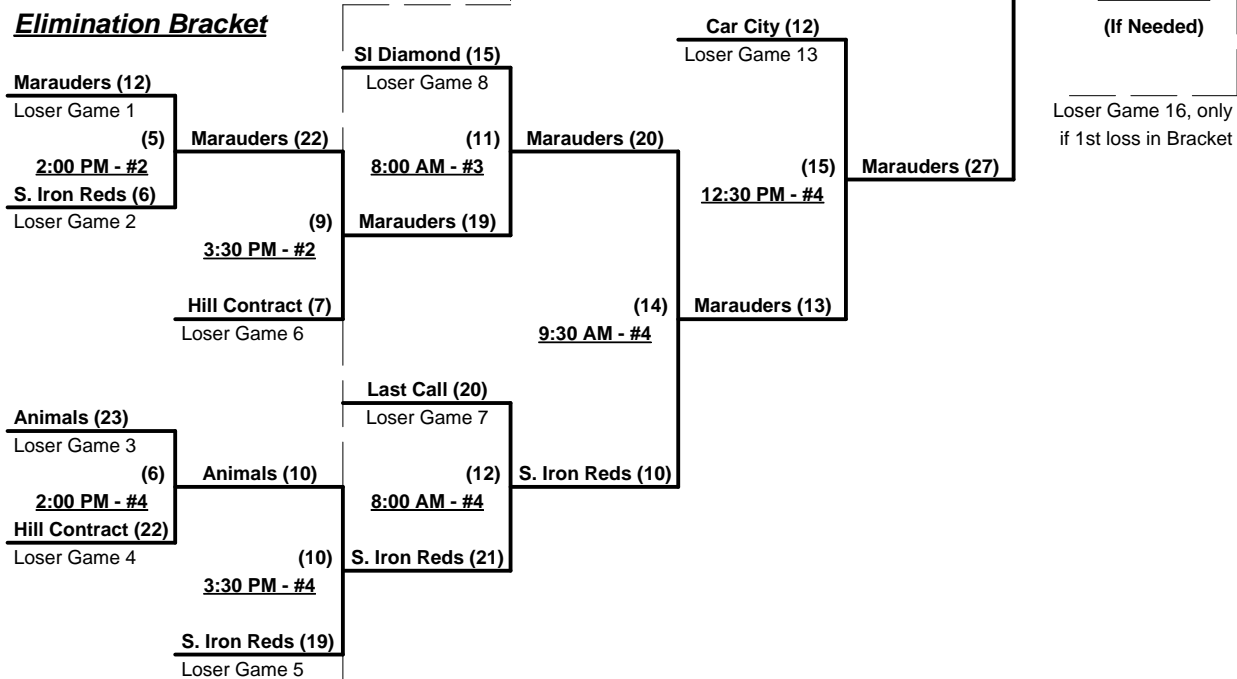

Elimination Bracket