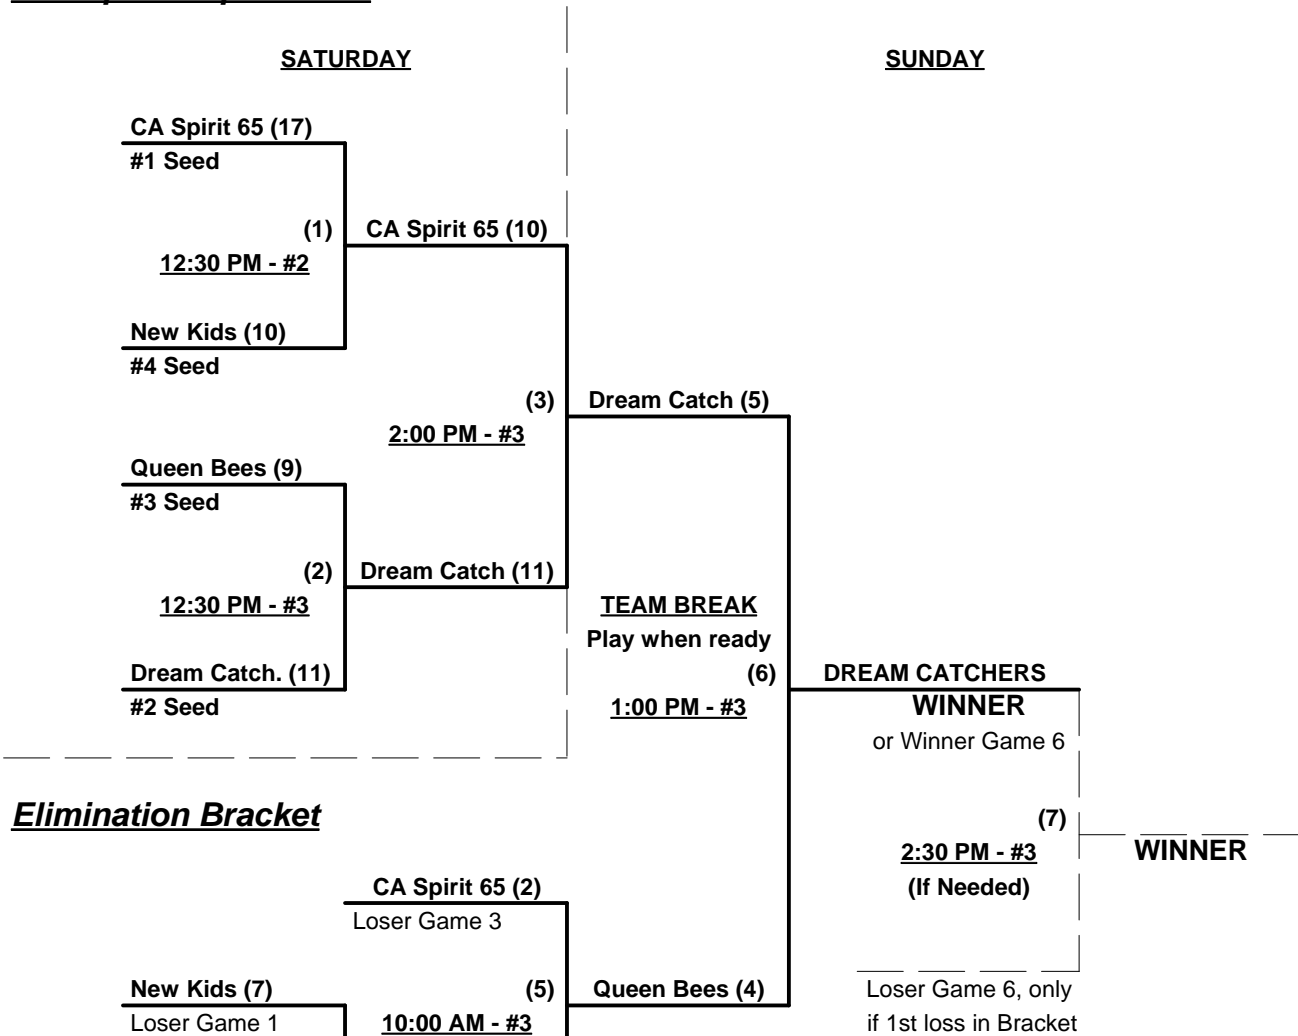

Women's 65+ Division - 4 Teams

Championship Bracket