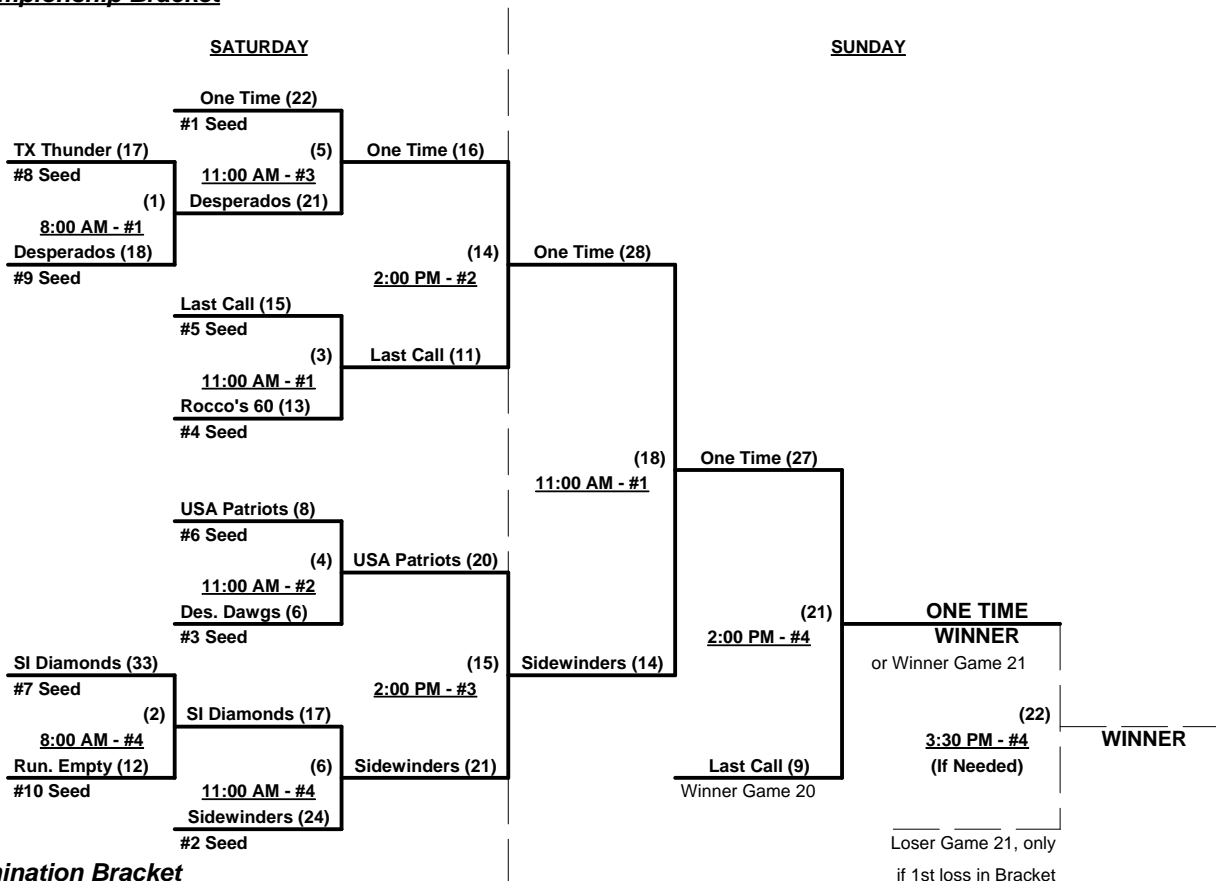

SSUSA's Winter World Championships 2012

Phoenix, Arizona November 16 - 18, 2012

Rev. 11/20/2012

Men's 60+ AAA Division - 10 Teams

Championship Bracket

Elimination Bracket