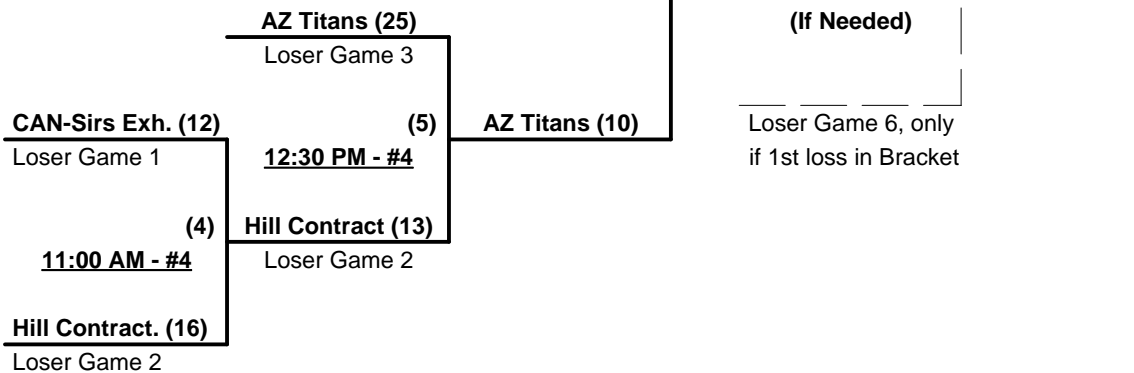

Elimination Bracket