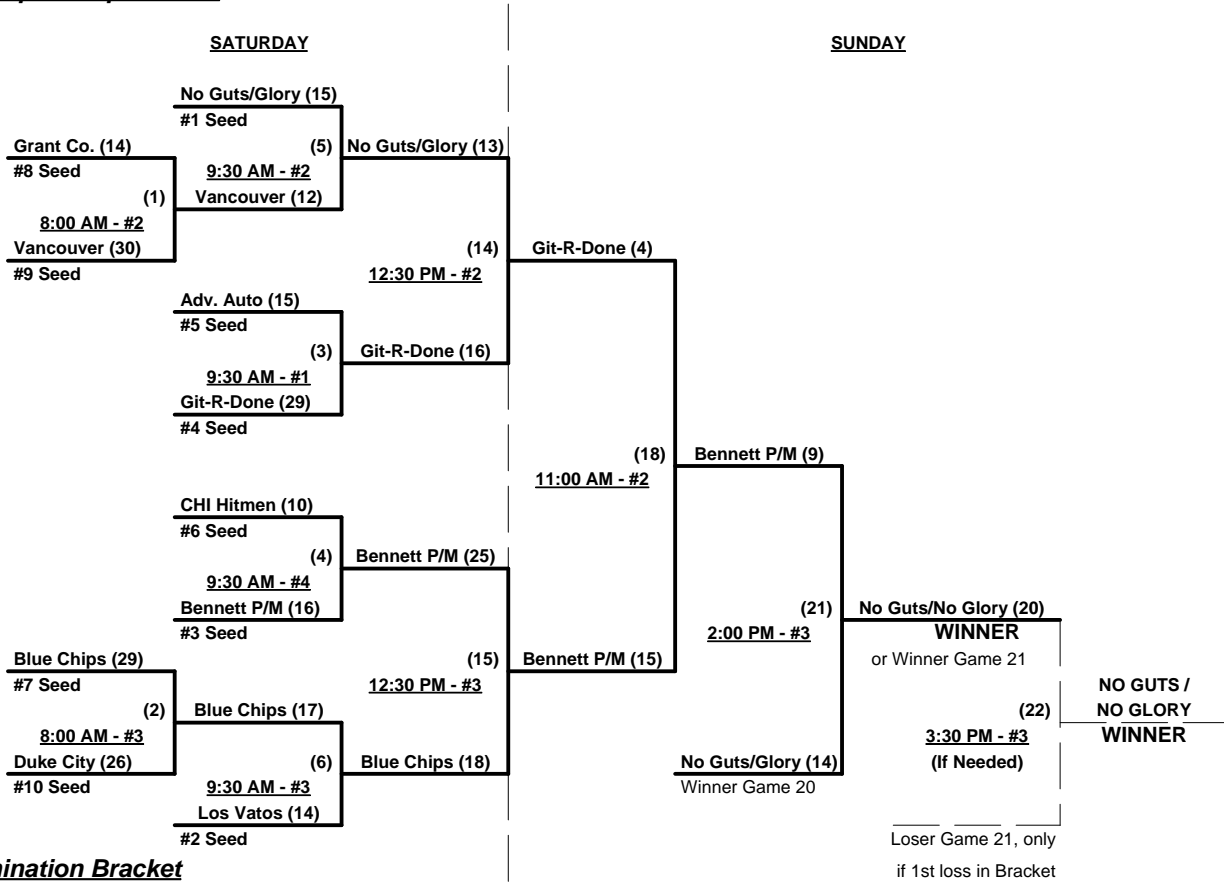

SSUSA's Winter World Championships 2012

Phoenix, Arizona

November 16 - 18, 2012

Rev. 11/20/2012

Men's 60+ AA Division - 10 Teams

Championship Bracket

Elimination Bracket