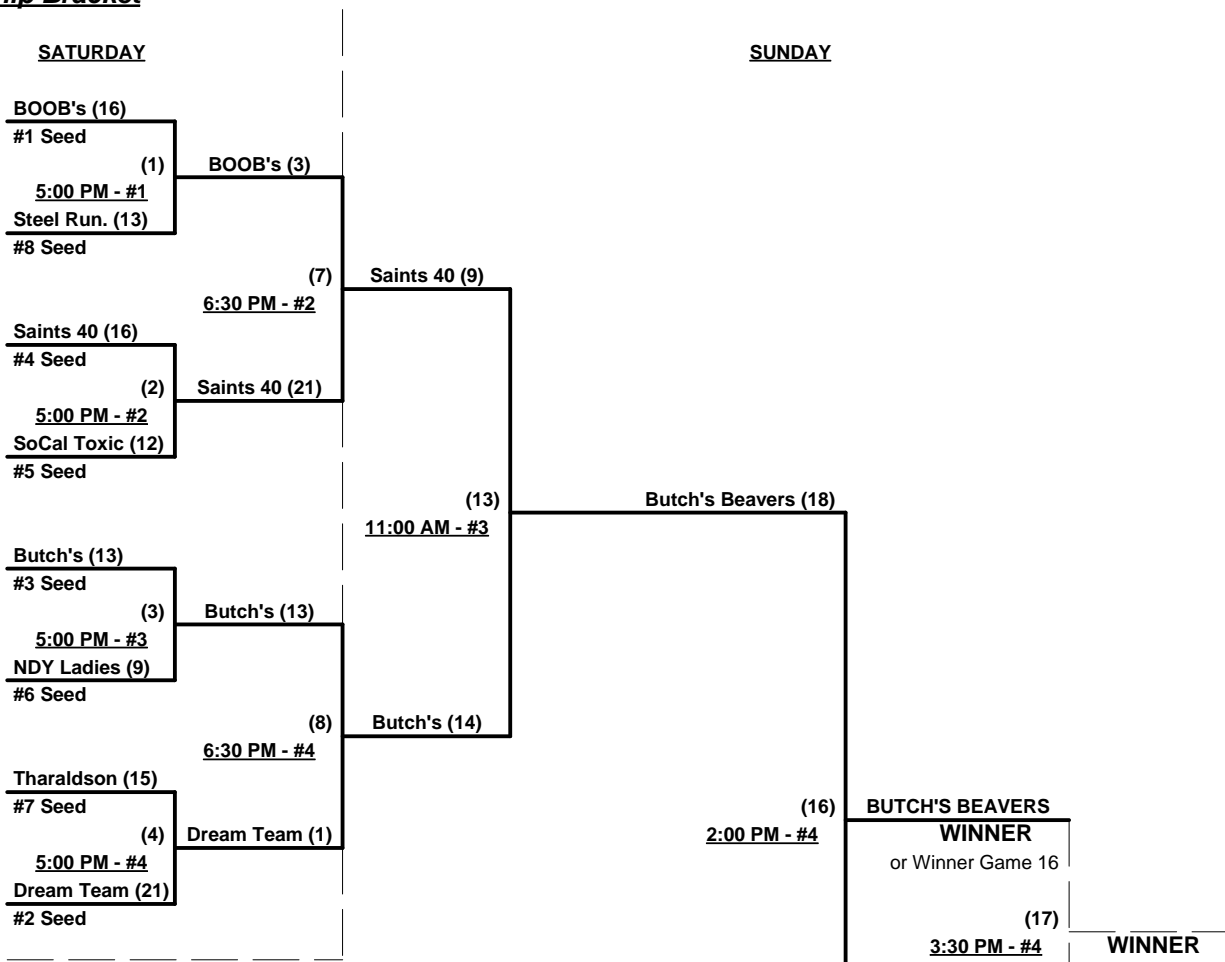

SSUSA's Winter World Championships 2012

Phoenix, Arizona

November 17 - 18, 2012

Rev. 11/20/2012

Women's 40+ Masters AAA Division - 8 Teams

Championship Bracket