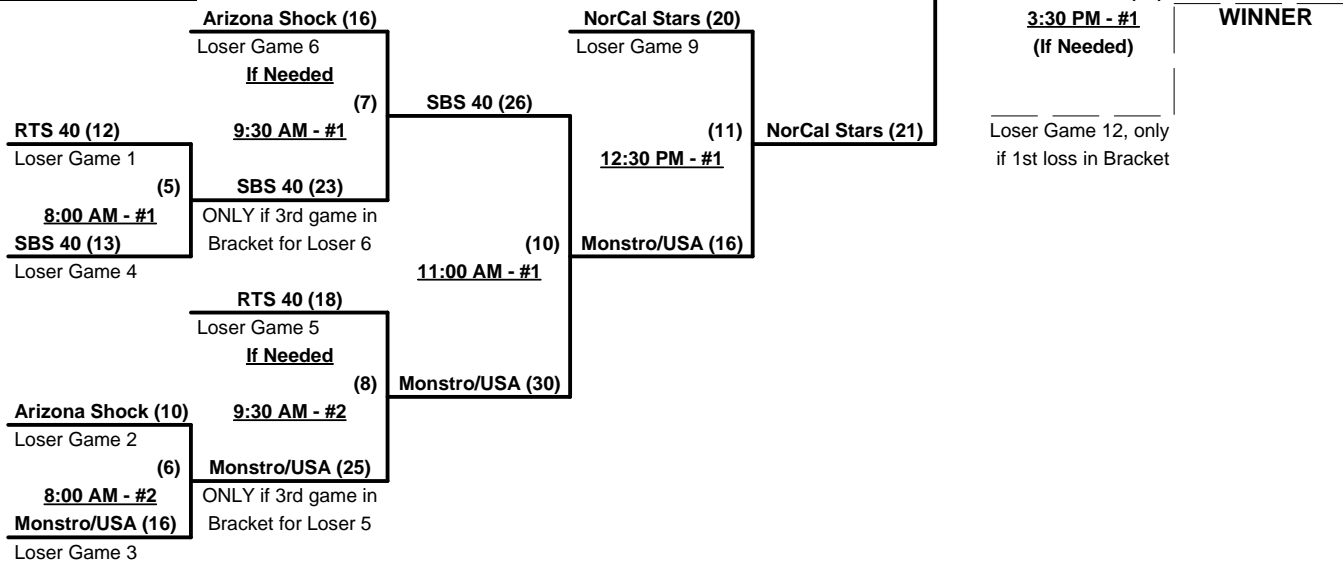

Elimination Bracket