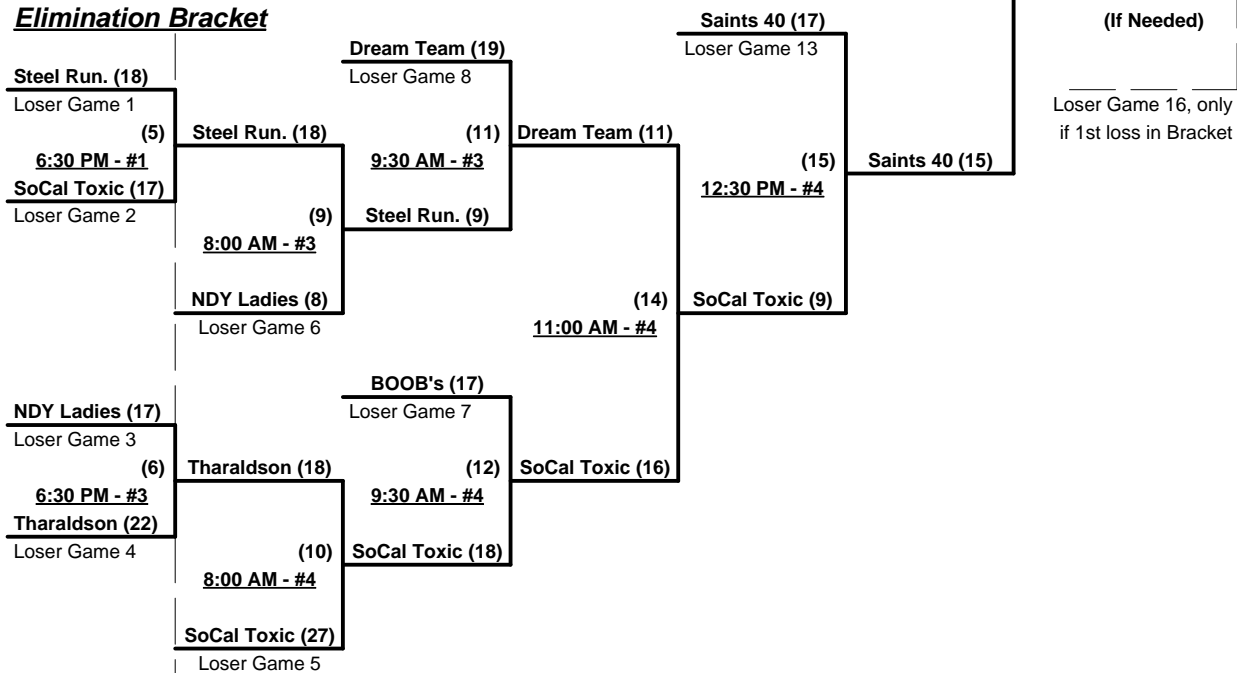

Elimination Bracket