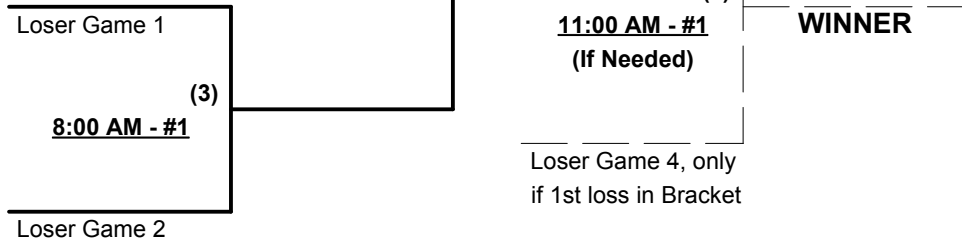

Seeding for 50-Major Double Elimination Bracket beginning Saturday evening - See bracket for details

- Format:** Mixed Round Robin to seed 50-Major and 50-Silver Championship Brackets
- Teams #1-3 play Double Elimination bracket for 50-Major Championship (Internal seeding)
 - Teams #4-11 play Three-game-guarantee bracket for 50-Silver Championship
 - NOTE** ONE Award set per bracket • If Team #11 wins, runner-up also earns T.O.C. bid (in 50-AAA)
 - Home Runs - Home Run Rule of LOWER rated team in game Major = 6 per team per game, Outs
 - AAA = 3 per team per game, Outs AA = 1 per team per game, Outs
 - NOTE** ISA Official Rulebook §9.5 (Retrieving Home Run Balls) will be strictly enforced.
 - Run Rules - 5 runs per ½ inning at bat (except open inning)
 - Time Limits - RR = 65 + open inn. • Bracket = 70 + open inn. • Championship game(s) = 7 innings full
 - Tie Breakers - Head to head (in full RR only), least runs allowed, run differential, coin toss

Schedule Subject to Change at Discretion of Tournament and Field Directors

ISA's Senior World Series 2014
Columbus, Indiana
July 25 - 27, 2014

Rev. 07/17/2014

Men's 50+ Major Division • 3 Teams

Championship Bracket

SATURDAY

SUNDAY

Elimination Bracket

NOTE Saturday games play at EARLIER time if Field #4 available • SEE DRECTOR

ISA's Senior World Series 2014
Columbus, Indiana
July 25 - 27, 2014

Rev. 07/17/2014

Men's 50+ Silver Division • 8 Teams