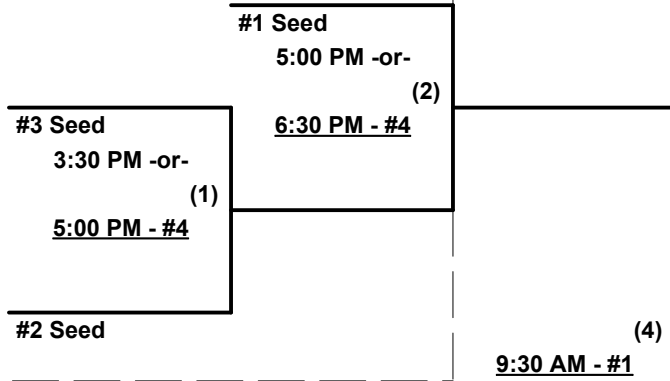

Seeding for 50-Major Double Elimination Bracket beginning Saturday evening - See bracket for details

- Format:** Mixed Round Robin to seed 50-Major and 50-Silver Championship Brackets
- Teams #1-3 play Double Elimination bracket for 50-Major Championship (Internal seeding)
 - Teams #4-11 play Three-game-guarantee bracket for 50-Silver Championship
 - NOTE** ONE Award set per bracket • If Team #11 wins, runner-up also earns T.O.C. bid (in 50-AAA)
 - Home Runs - Home Run Rule of LOWER rated team in game Major = 6 per team per game, Outs
 - AAA = 3 per team per game, Outs AA = 1 per team per game, Outs
 - NOTE** ISA Official Rulebook §9.5 (Retrieving Home Run Balls) will be strictly enforced.
 - Run Rules - 5 runs per ½ inning at bat (except open inning)
 - Time Limits - RR = 65 + open inn. • Bracket = 70 + open inn. • Championship game(s) = 7 innings full
 - Tie Breakers - Head to head (in full RR only), least runs allowed, run differential, coin toss

Schedule Subject to Change at Discretion of Tournament and Field Directors

ISA's Senior World Series 2014
Columbus, Indiana
July 25 - 27, 2014

Rev. 07/17/2014

Men's 50+ Major Division • 3 Teams

Championship Bracket

SATURDAY

SUNDAY

Elimination Bracket

NOTE Saturday games play at EARLIER time if Field #4 available • SEE DRECTOR

ISA's Senior World Series 2014
Columbus, Indiana
July 25 - 27, 2014

Rev. 07/17/2014

Men's 50+ Silver Division • 8 Teams

Championship Bracket

Elimination Bracket