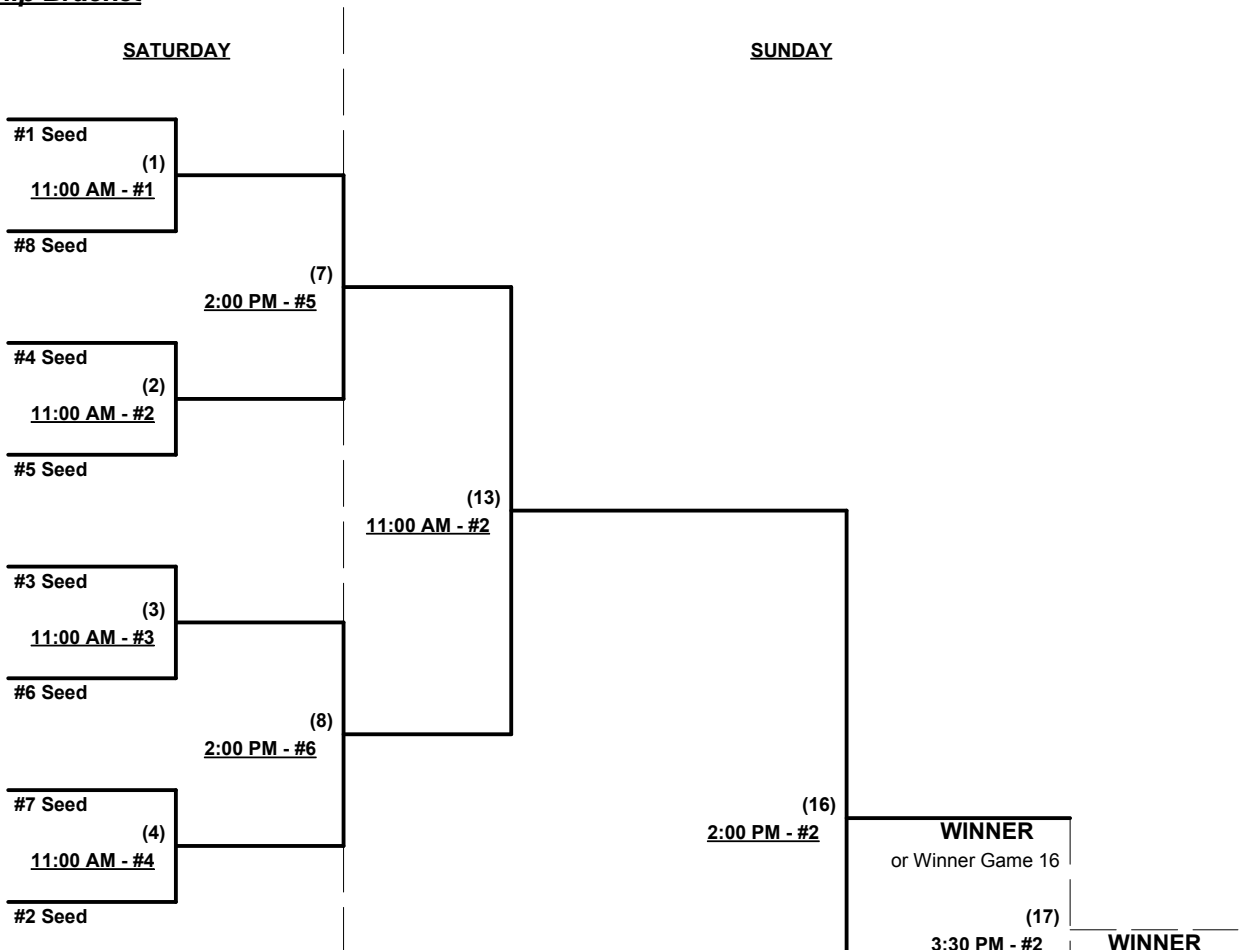

Seeding for 50-Major Double Elimination Bracket beginning Saturday evening - See bracket for details

- Format:** Mixed Round Robin to seed 50-Major and 50-Silver Championship Brackets
- Teams #1-3 play Double Elimination bracket for 50-Major Championship (Internal seeding)
 - Teams #4-11 play Three-game-guarantee bracket for 50-Silver Championship
 - NOTE** ONE Award set per bracket • If Team #11 wins, runner-up also earns T.O.C. bid (in 50-AAA)
 - Home Runs - Home Run Rule of LOWER rated team in game Major = 6 per team per game, Outs
 - AAA = 3 per team per game, Outs AA = 1 per team per game, Outs
 - NOTE** ISA Official Rulebook §9.5 (Retrieving Home Run Balls) will be strictly enforced.
 - Run Rules - 5 runs per ½ inning at bat (except open inning)
 - Time Limits - RR = 65 + open inn. • Bracket = 70 + open inn. • Championship game(s) = 7 innings full
 - Tie Breakers - Head to head (in full RR only), least runs allowed, run differential, coin toss

Schedule Subject to Change at Discretion of Tournament and Field Directors

ISA's Senior World Series 2014
Columbus, Indiana
July 25 - 27, 2014

Rev. 07/17/2014

Men's 50+ Major Division • 3 Teams

Championship Bracket

SATURDAY

SUNDAY

Elimination Bracket

NOTE Saturday games play at EARLIER time if Field #4 available • SEE DRECTOR

ISA's Senior World Series 2014
Columbus, Indiana
July 25 - 27, 2014

Rev. 07/17/2014

Men's 50+ Silver Division • 8 Teams

Championship Bracket

Elimination Bracket