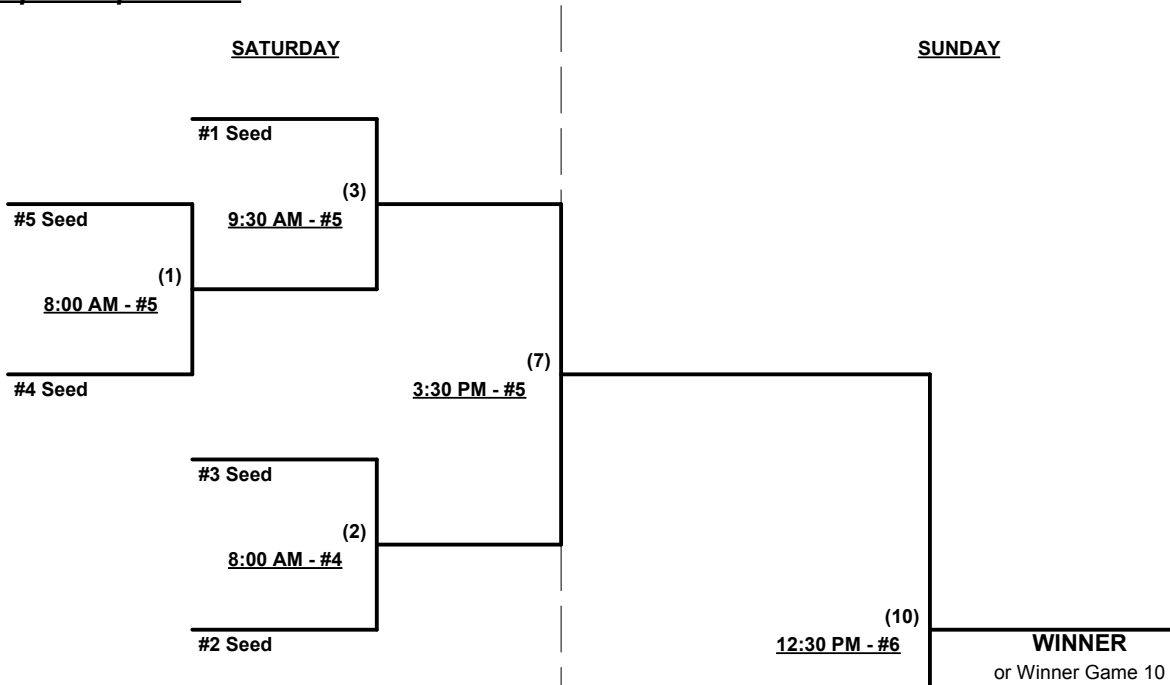

ISA's Senior World Series 2014
Columbus, Indiana
July 25 - 27, 2014

Rev. 07/17/2014

Men's 60/65+ Gold Division • 5 Teams

Championship Bracket