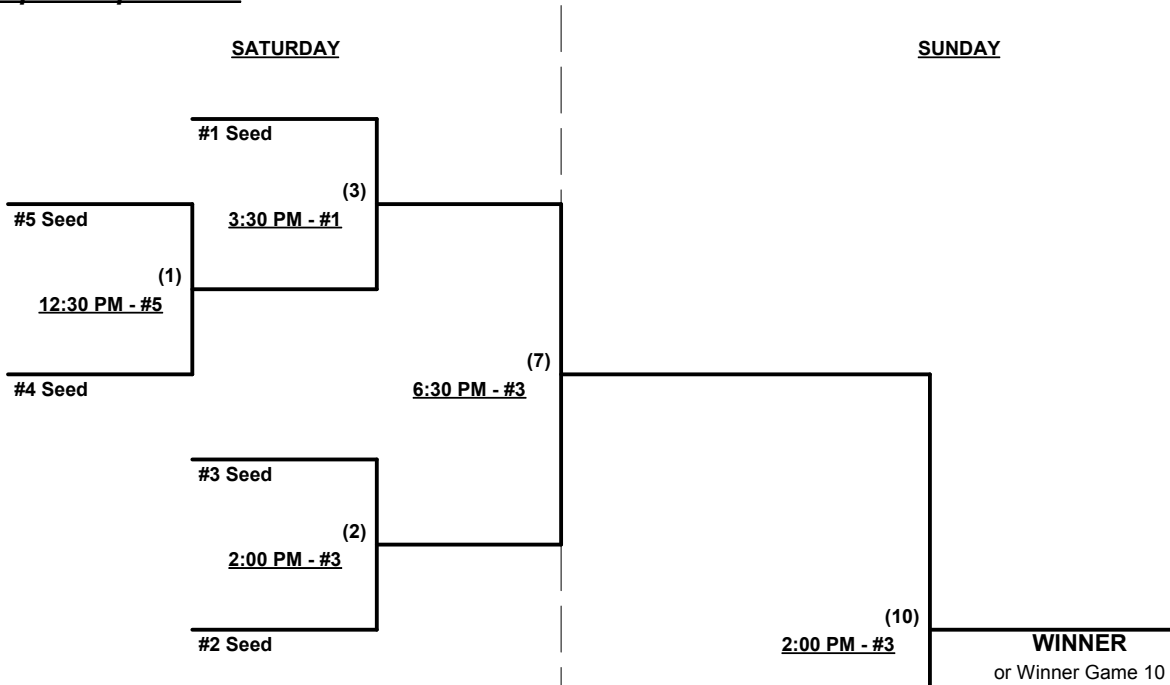

ISA's Senior World Series 2014
Columbus, Indiana
July 25 - 27, 2014

Rev. 07/17/2014

Men's 55+ AAA Division • 5 Teams

Championship Bracket