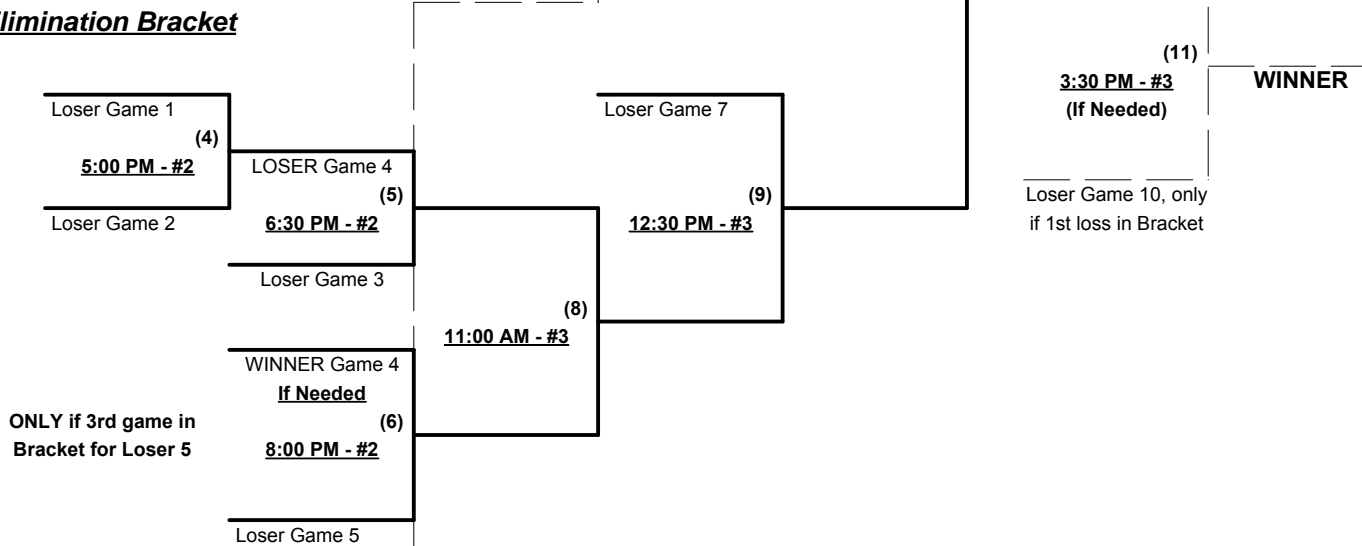

ISA's Senior World Series 2014
Columbus, Indiana
July 25 - 27, 2014

Rev. 07/17/2014

Men's 55+ AAA Division • 5 Teams

Championship Bracket

Elimination Bracket

ISA's Senior World Series 2014
Columbus, Indiana
July 25 - 27, 2014