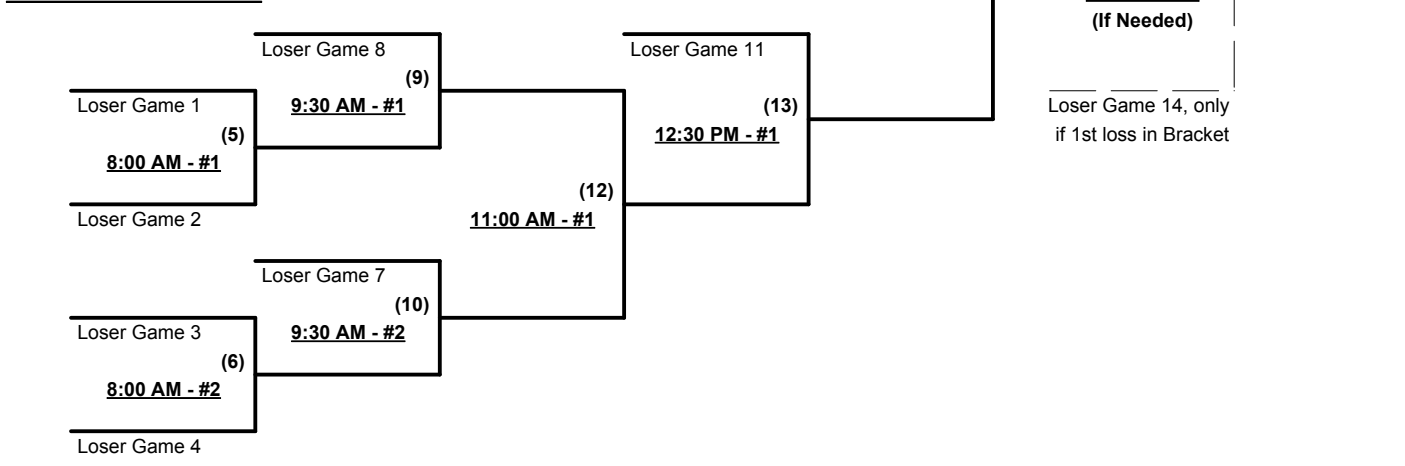

Elimination Bracket