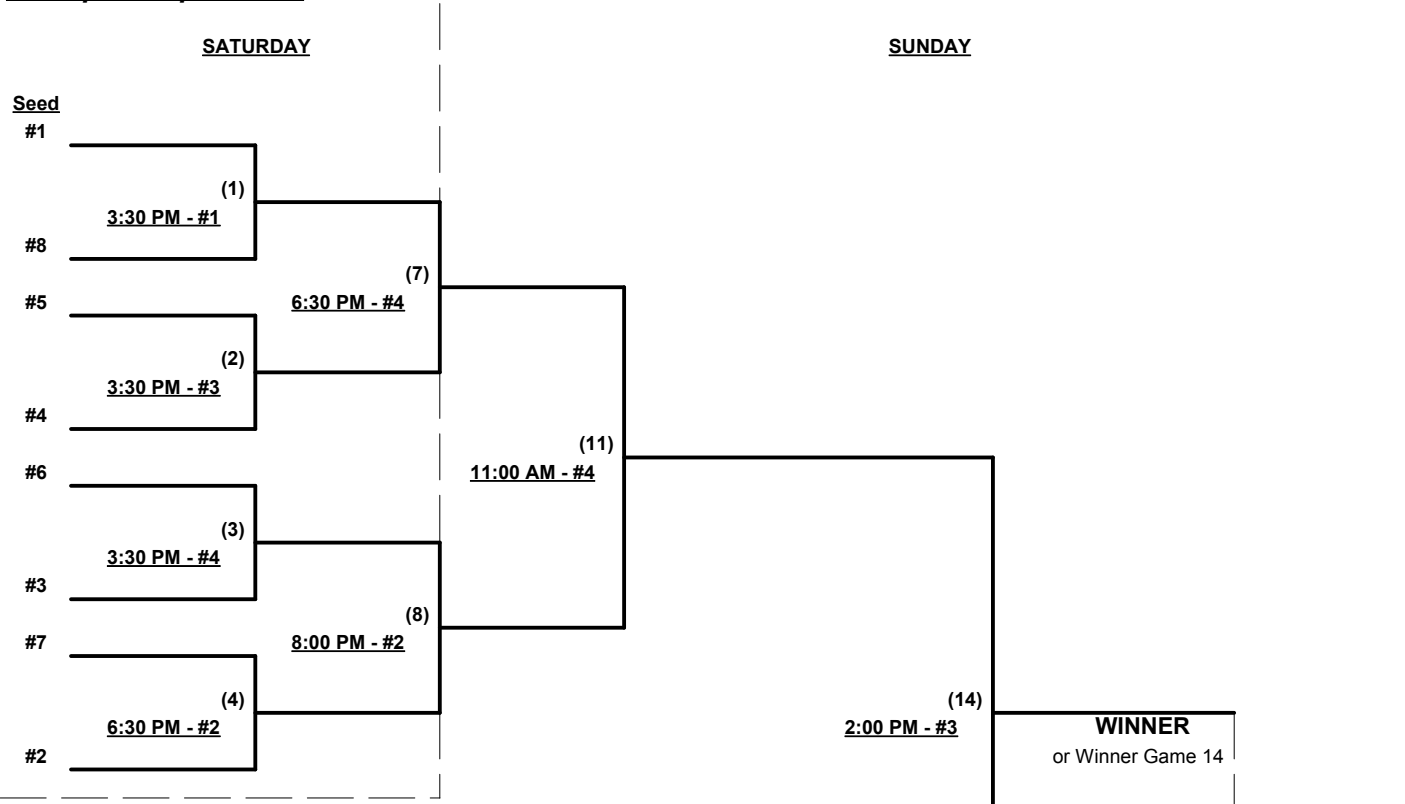

SSUSA's Top Gun Summer Classic Qualifier 2014
San Clemente, California
August 23 - 24, 2014

Rev. 08/19/2014

Men's Silver Division • 8 Teams

Championship Bracket