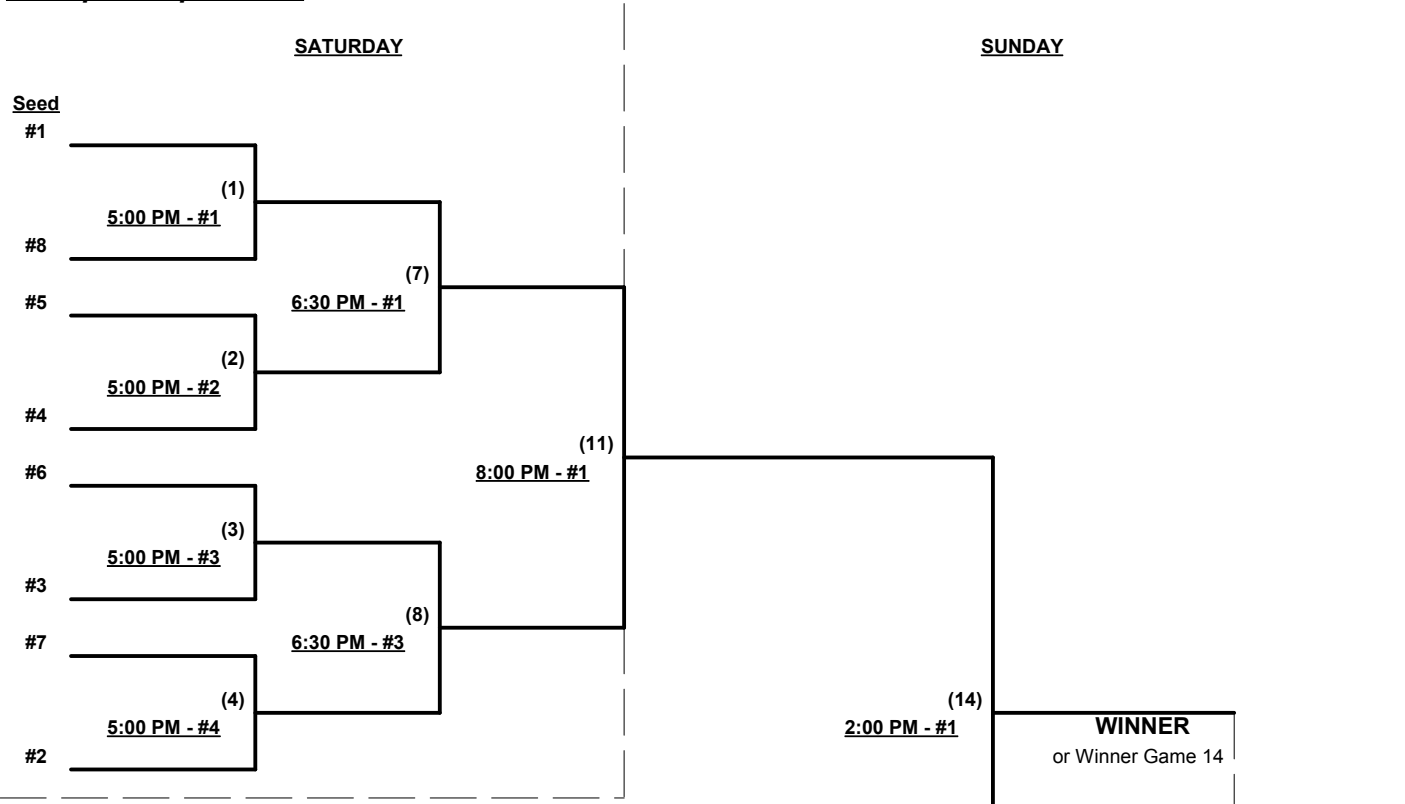

SSUSA's Top Gun Summer Classic Qualifier 2014
San Clemente, California
August 23 - 24, 2014

Rev. 08/19/2014

Men's Gold Division • 8 Teams

Championship Bracket