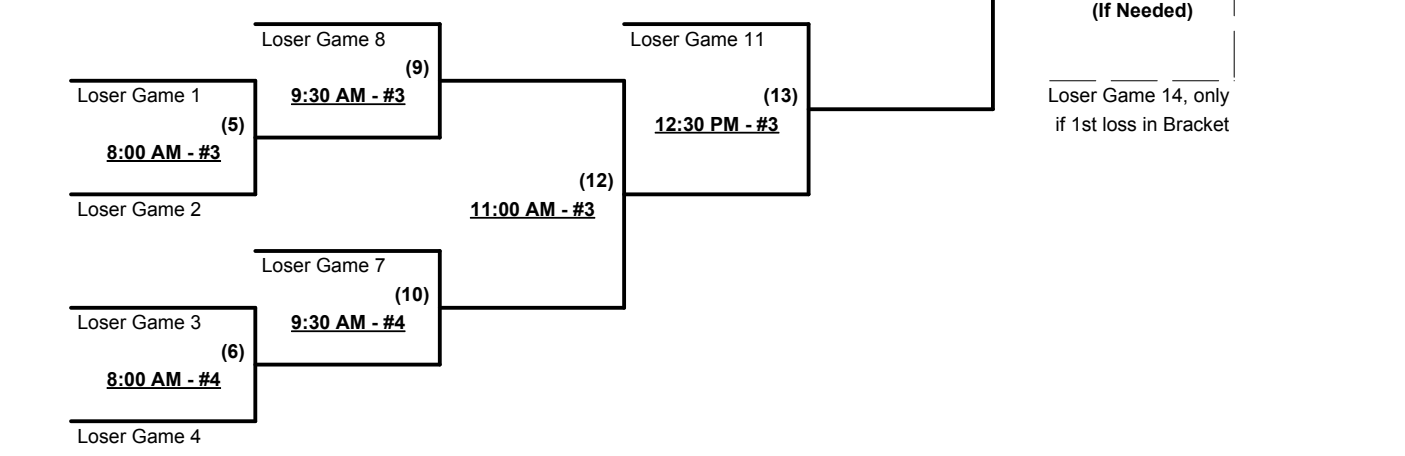

Elimination Bracket