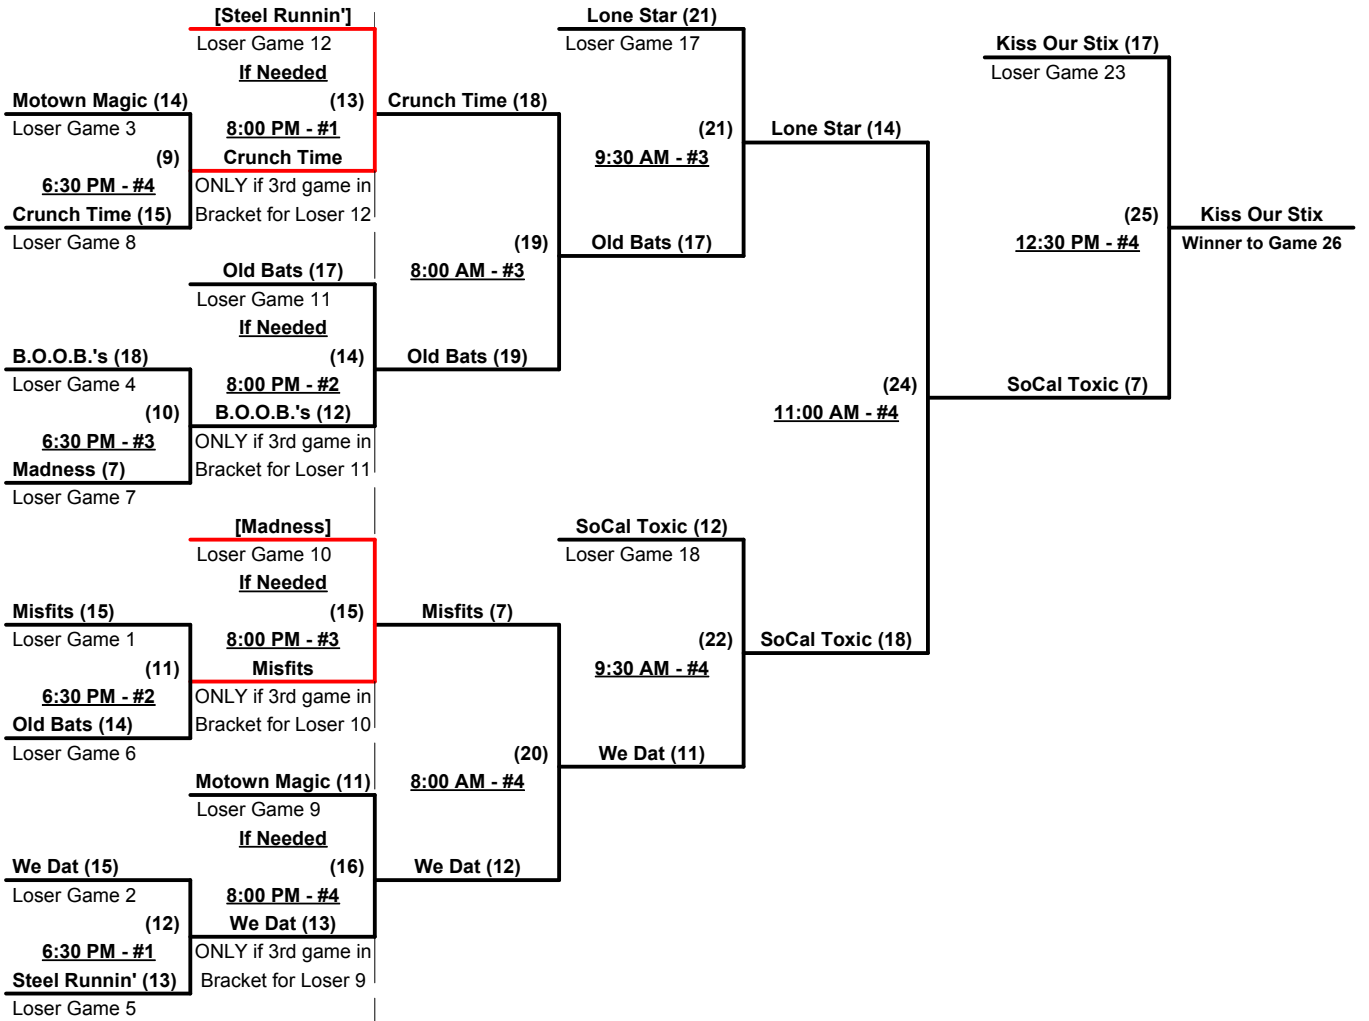

Rev. 11/26/2014

**Women's 40-Masters Major Division • 3 Teams**

**Championship Bracket**

**SUNDAY • CESAR CHAVEZ**

**Elimination Bracket**

**SSUSA's Winter World Championships 2014**  
 Phoenix, Arizona  
 November 15 - 16, 2014

Rev. 11/26/2014

**Women's 40-Masters AAA Division • 12 Teams**

**Championship Bracket**

**Elimination Bracket**

**Women's 40-Masters AAA Division • 12 Teams**

**SATURDAY**

**SUNDAY**

**SSUSA's Winter World Championships 2014**  
**Phoenix, Arizona**  
**November 15 - 16, 2014**

Rev. 11/26/2014

**Women's 40-Masters AA Division • 2 Teams**

**Championship Bracket**

**SUNDAY • CESAR CHAVEZ**

**Elimination Game**