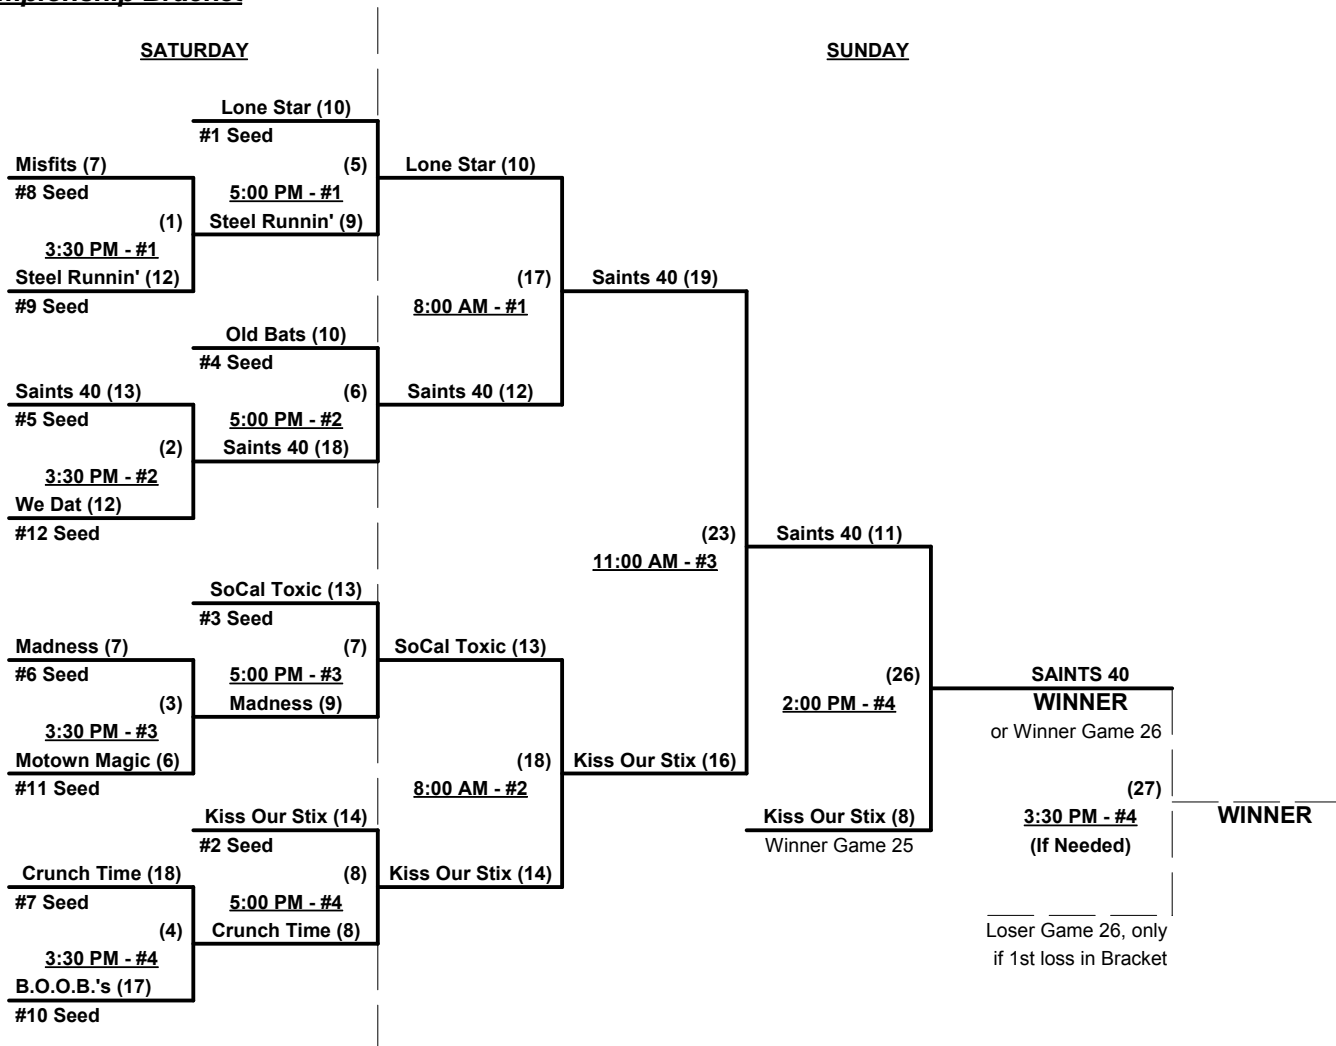

SSUSA's Winter World Championships 2014
Phoenix, Arizona
November 15 - 16, 2014

Rev. 11/26/2014

Women's 40-Masters AAA Division • 12 Teams

Championship Bracket