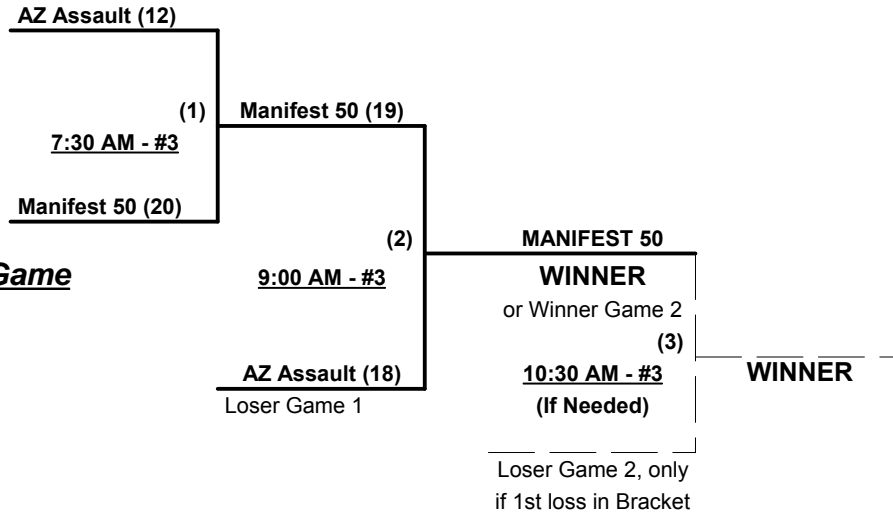

Tie Breakers - Head to head (in full RR only), least runs allowed, run differential, coin toss

Schedule Subject to Change at Discretion of Tournament and Field Directors

SSUSA's Winter World Championships 2014
Phoenix, Arizona
November 14 - 16, 2014

Rev. 11/26/2014

Men's 50+ AA Division • 2 Teams

Championship Bracket

SATURDAY • ROSE MOFFORD

Elimination Game

SSUSA's Winter World Championships 2014

Phoenix, Arizona

November 14 - 16, 2014

Rev. 11/26/2014

Men's 55+ AA Division • 4 Teams

Championship Bracket

SATURDAY

SUNDAY

ALL BRACKET GAMES AT PAPAGO PARK

Pastimers (17)

#1 Seed