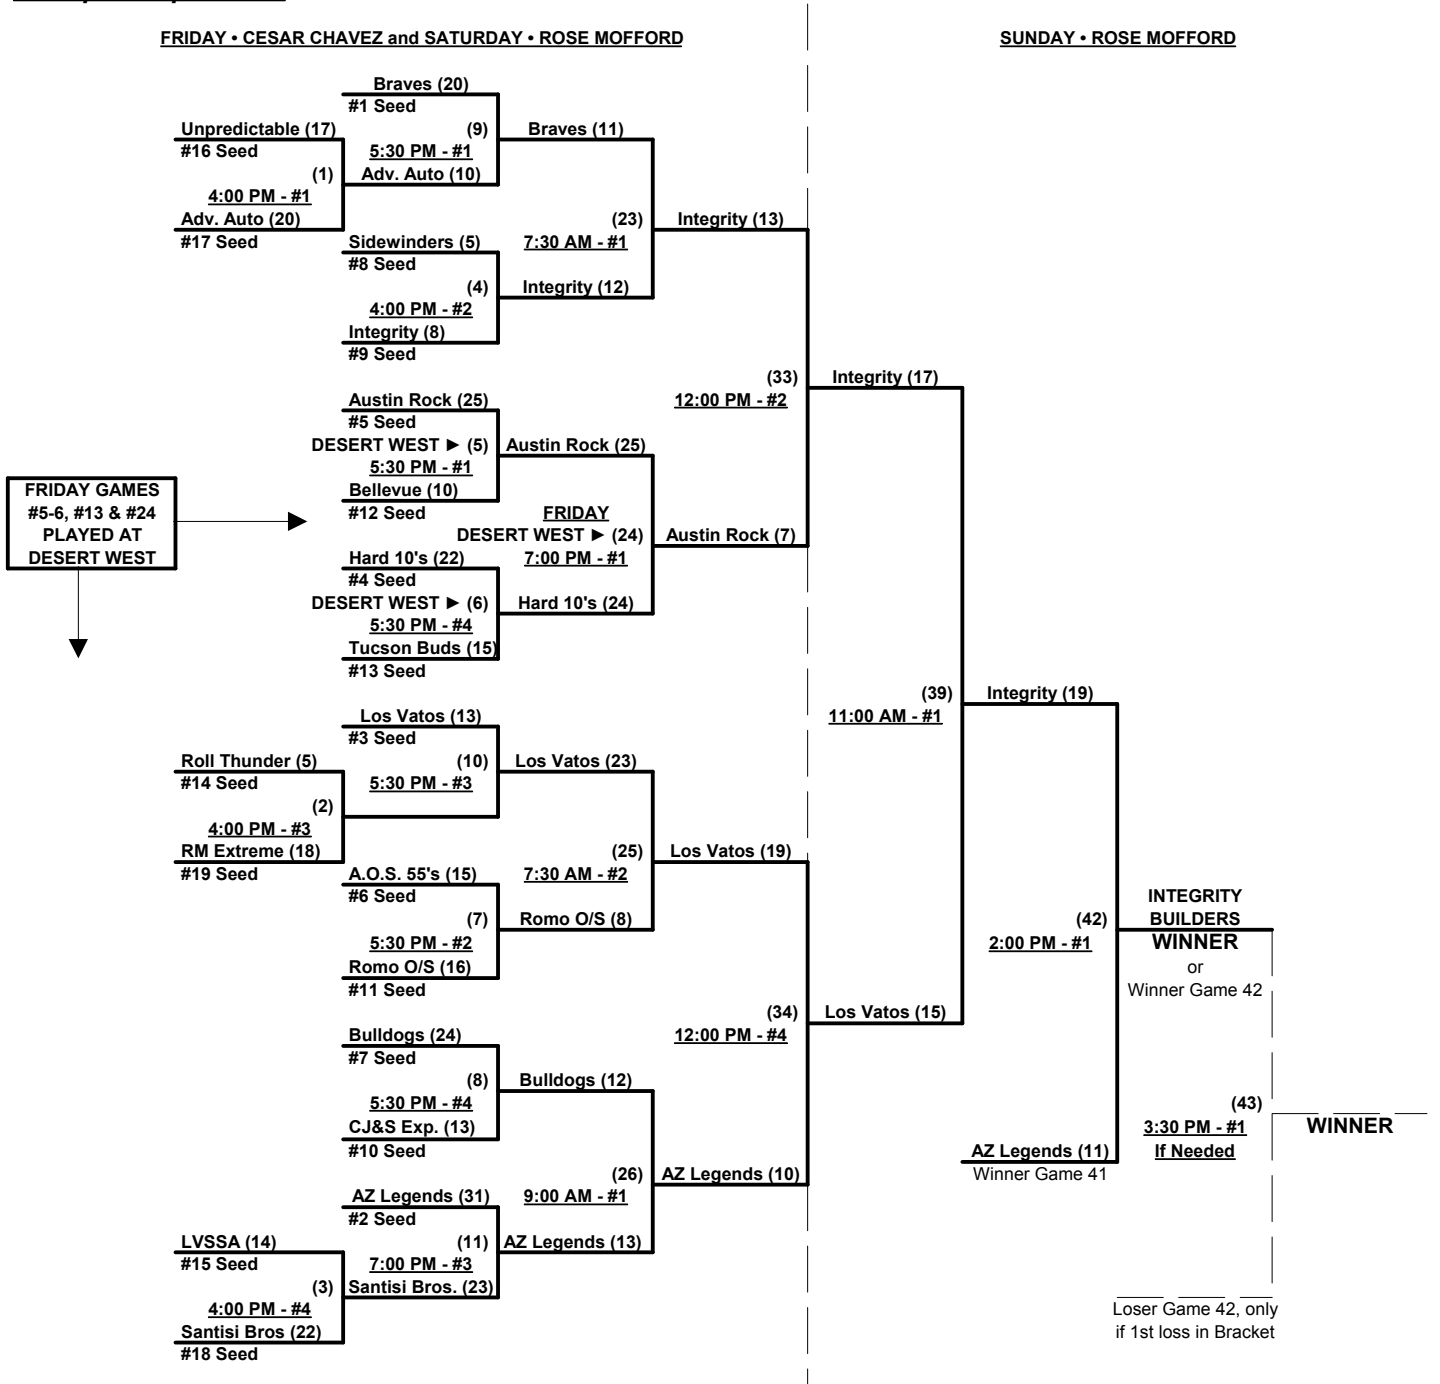

Schedule Subject to Change at Discretion of Tournament and Field Directors

SSUSA's Winter World Championships 2014

Phoenix, Arizona

November 14 - 16, 2014

Rev. 11/26/2014

Men's 55+ AAA Division • 19 Teams

Championship Bracket

Elimination Bracket

Men's 55+ AAA Division • 19 Teams

FRIDAY • CESAR CHAVEZ and SATURDAY • ROSE MOFFORD

SUNDAY • ROSE MOFFORD

SSUSA's Winter World Championships 2014

Phoenix, Arizona

November 14 - 16, 2014

Rev. 11/26/2014