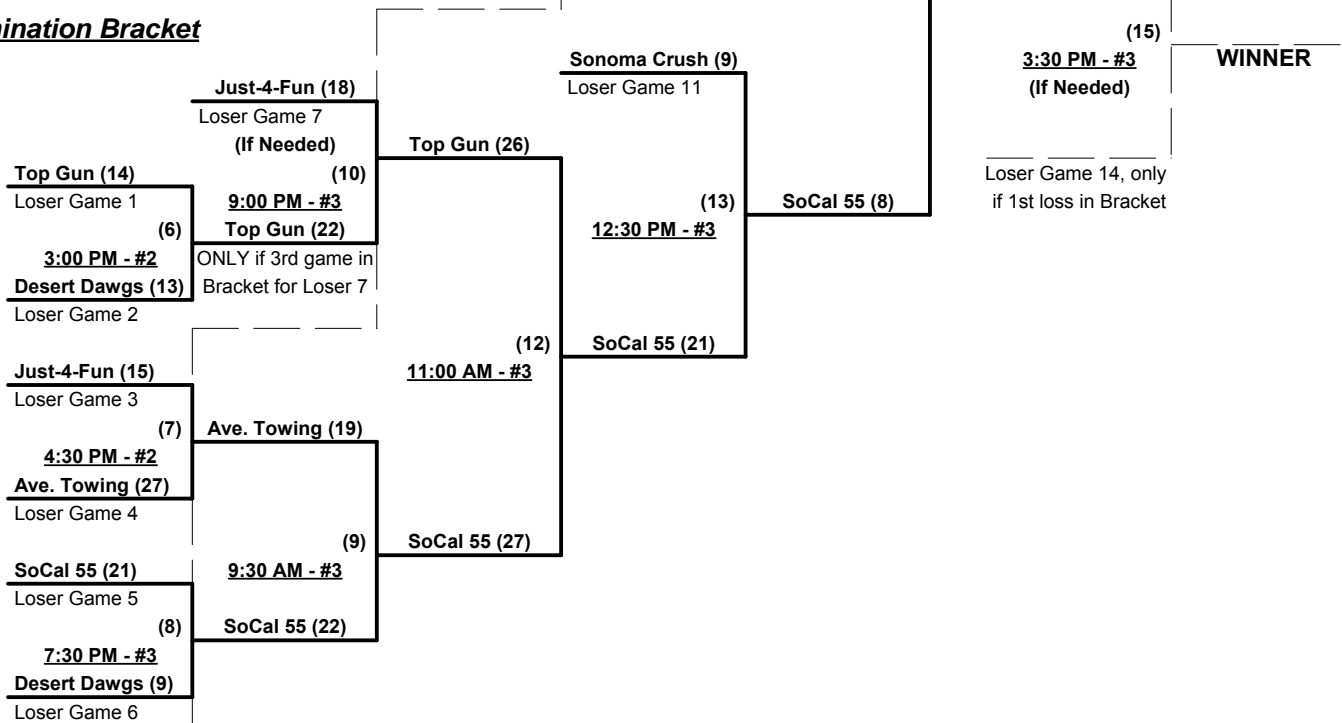

Championship Bracket

Elimination Bracket

SSUSA's Winter World Championships 2014

Phoenix, Arizona

November 14 - 16, 2014

Rev. 11/26/2014

Men's 55+ AAA Division • 19 Teams

Win	Loss		Win	Loss	
0	2	1 Adv. Auto Transport (AZ)	2	0	11 Los Vatos Viejos (AZ)
2	0	2 Arizona Legends	0	2	12 LVSSA 55 Hitmen (NV)
2	0	3 Arizona Old School	0	2	13 Rocky Mtn. Extreme (NM)
2	0	4 Austin Rock 55's (TX)	0	2	14 Rolling Thunder (NM)
1	1	5 Bellevue Merchants (WA)	1	1	15 Romo's Old School (TX)
2	0	6 Braves (CA)	0	2	16 Santisi Brothers (AZ)
2	0	7 Bulldogs (OR)	1	1	17 Sidewinders 55's (AZ)
1	1	8 CJ & S Express (AZ)	0	2	18 Tucson Buds (AZ)
2	0	9 Hard Tens/Oxnard (CA)	0	2	19 Unpredictable (NM)
1	1	10 Integrity Builders (NE)			