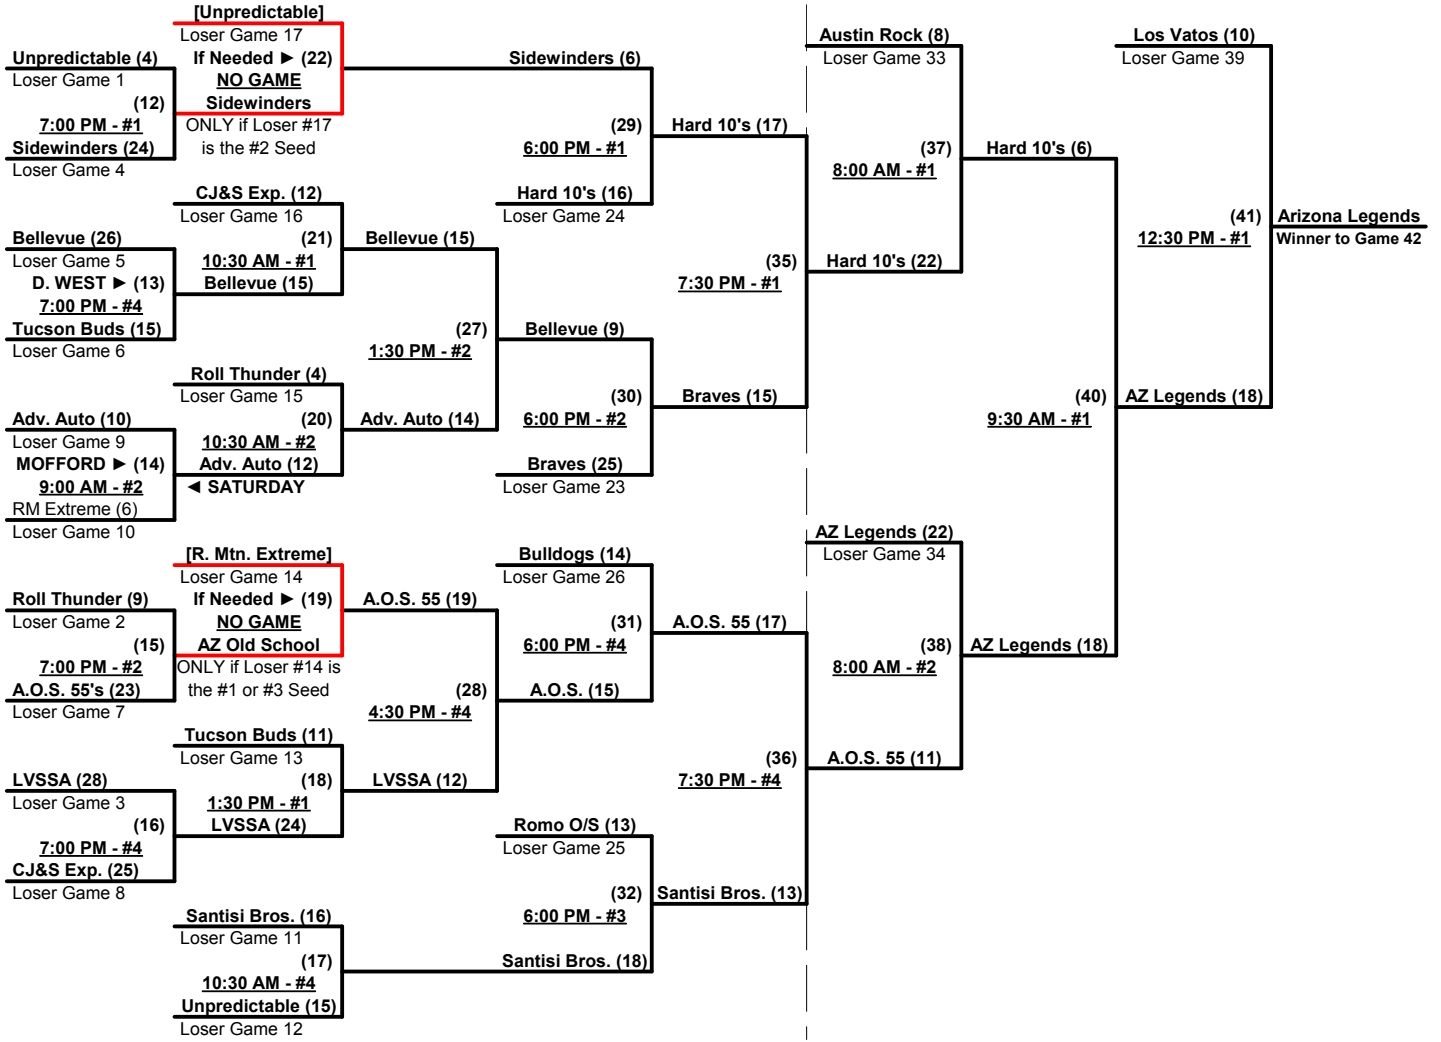

Schedule Subject to Change at Discretion of Tournament and Field Directors

SSUSA's Winter World Championships 2014

Phoenix, Arizona

November 14 - 16, 2014

Rev. 11/26/2014

Men's 55+ AAA Division • 19 Teams

Championship Bracket

Elimination Bracket

Men's 55+ AAA Division • 19 Teams

FRIDAY • CESAR CHAVEZ and SATURDAY • ROSE MOFFORD

SUNDAY • ROSE MOFFORD

SSUSA's Winter World Championships 2014

Phoenix, Arizona

November 14 - 16, 2014

Rev. 11/26/2014