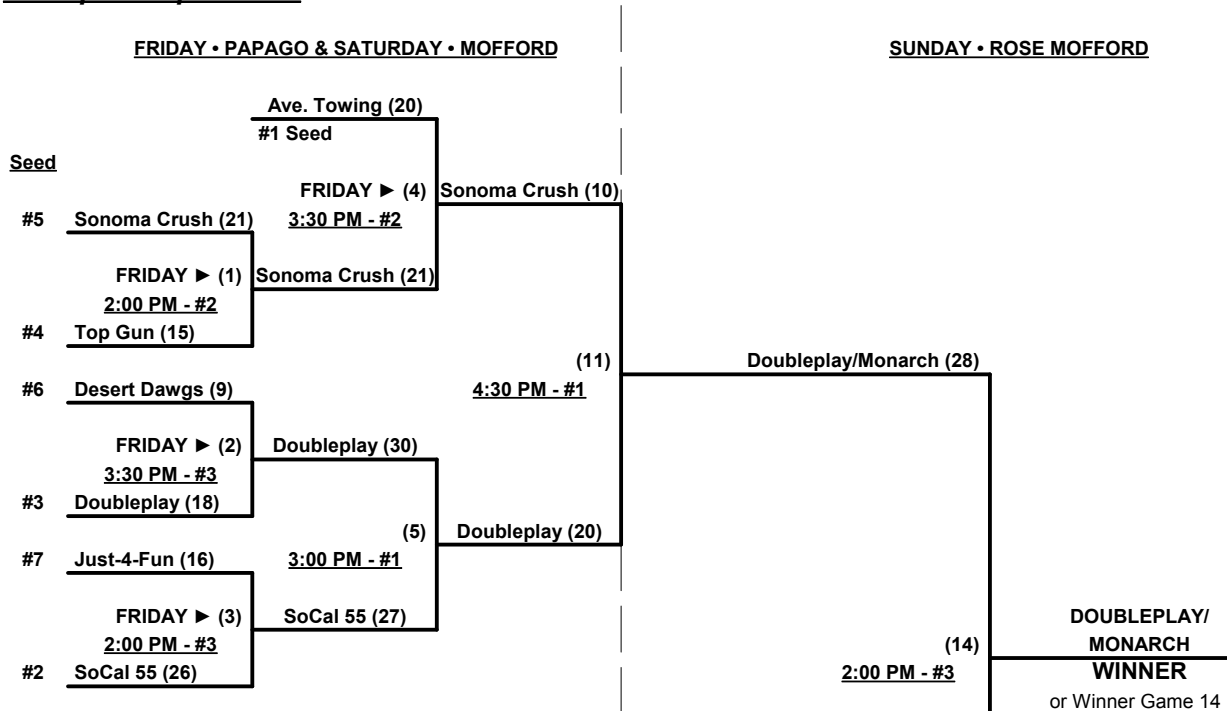

SSUSA's Winter World Championships 2014

Phoenix, Arizona

November 14 - 16, 2014

Rev. 11/26/2014

Men's 55+ Major Division • 7 Teams

Championship Bracket