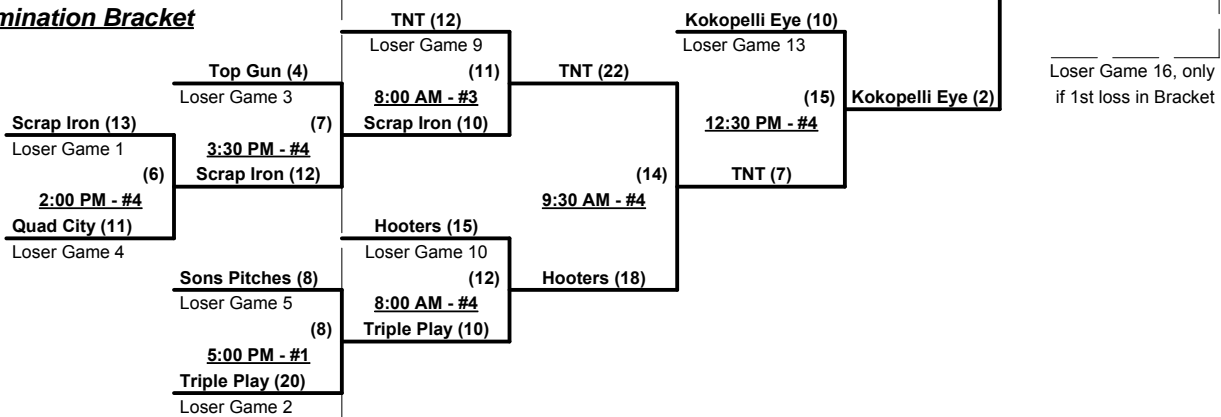

SSUSA's Winter World Championships 2014

Phoenix, Arizona

November 17 - 19, 2014

Rev. 11/26/2014

Men's 70+ AAA Division • 9 Teams

Championship Bracket

Elimination Bracket

SSUSA's Winter World Championships 2014
Phoenix, Arizona
November 17 - 19, 2014