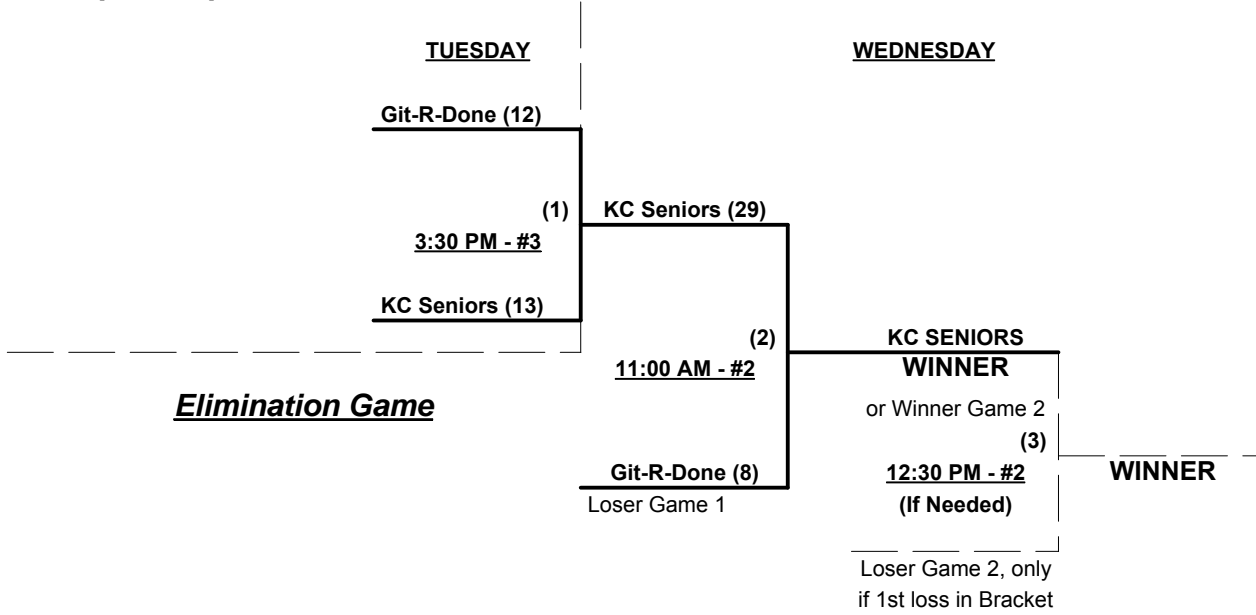

SSUSA's Winter World Championships 2014
Phoenix, Arizona
November 17 - 19, 2014

Rev. 11/26/2014

Men's 70+ AA Division • 2 Teams

Championship Bracket

SSUSA's Winter World Championships 2014

Phoenix, Arizona

November 17 - 19, 2014

Rev. 11/26/2014

Men's 75/80+ Division • 4 Teams

Win	Loss		
2	1	1	Mesa Cardinals (AZ)
2	1	2	PDR Fastsigns (WA)

Win	Loss		
1	2	3	Gold Coast 75's (CA)
1	2	4	Arizona Prospectors 80

Monday • November 17, 2014 • Rose Mofford Softball Complex • Phoenix

Time	#	Runs	Team Name	Field	#	Runs	Team Name
8:30 AM	1	9	§ Mesa Cardinals (AZ)	2	2	11	PDR Fastsigns (WA)
8:30 AM	4	14	Arizona Prospectors 80	3	3	8	Gold Coast 75's (CA)
10:00 AM	3	7	Gold Coast 75's (CA)	2	1	21	¶ Mesa Cardinals (AZ)
10:00 AM	2	17	§ PDR Fastsigns (WA)	3	4	16	Arizona Prospectors 80

Tuesday • November 18, 2014 • Rose Mofford Softball Complex • Phoenix

Time	#	Runs	Team Name	Field	#	Runs	Team Name
8:00 AM	2	13	§ PDR Fastsigns (WA)	3	3	20	Gold Coast 75's (CA)
8:00 AM	1	18	¶ Mesa Cardinals (AZ)	4	4	13	Arizona Prospectors 80

§ Team noted GIVES 5-Run equalizer in stated game

¶ Team #1 GIVES 7-Run equalizer and is HOME in games vs. Teams #3-4

Format: Three (3) game EXHIBITION round robin prior to Best 2 of 3 Championship Series
Teams #1-2 play Best 2 of 3 Series for 75-Platinum Championship
Team #2 RECEIVES 5-Run equalizer in Best 2 of 3 Championship Series
Teams #3-4 play Best 2 of 3 Series for 75/80-Gold Championship

Home Runs - Open

Time Limits - RR = 65 + open inn. • Bracket = 70 + open inn. • Championship game(s) = 7 innings full

Tie Breakers - Head to head (in full RR only), least runs allowed, run differential, coin toss

Schedule Subject to Change at Discretion of Tournament and Field Directors