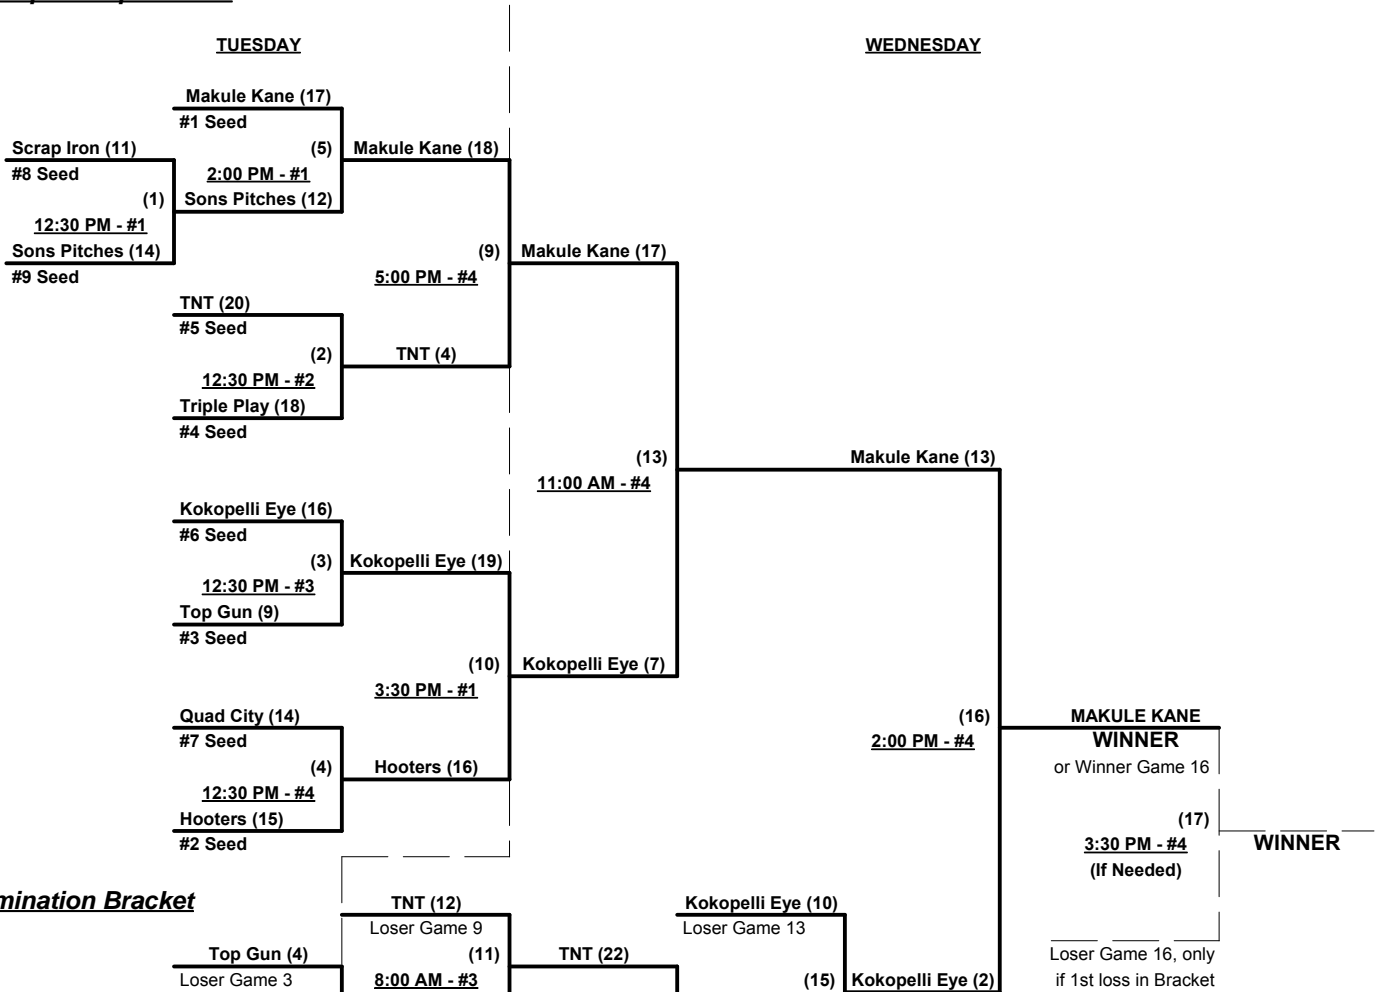

SSUSA's Winter World Championships 2014

Phoenix, Arizona

November 17 - 19, 2014

Rev. 11/26/2014

Men's 70+ AAA Division • 9 Teams

Championship Bracket

Elimination Bracket

SSUSA's Winter World Championships 2014
Phoenix, Arizona
November 17 - 19, 2014