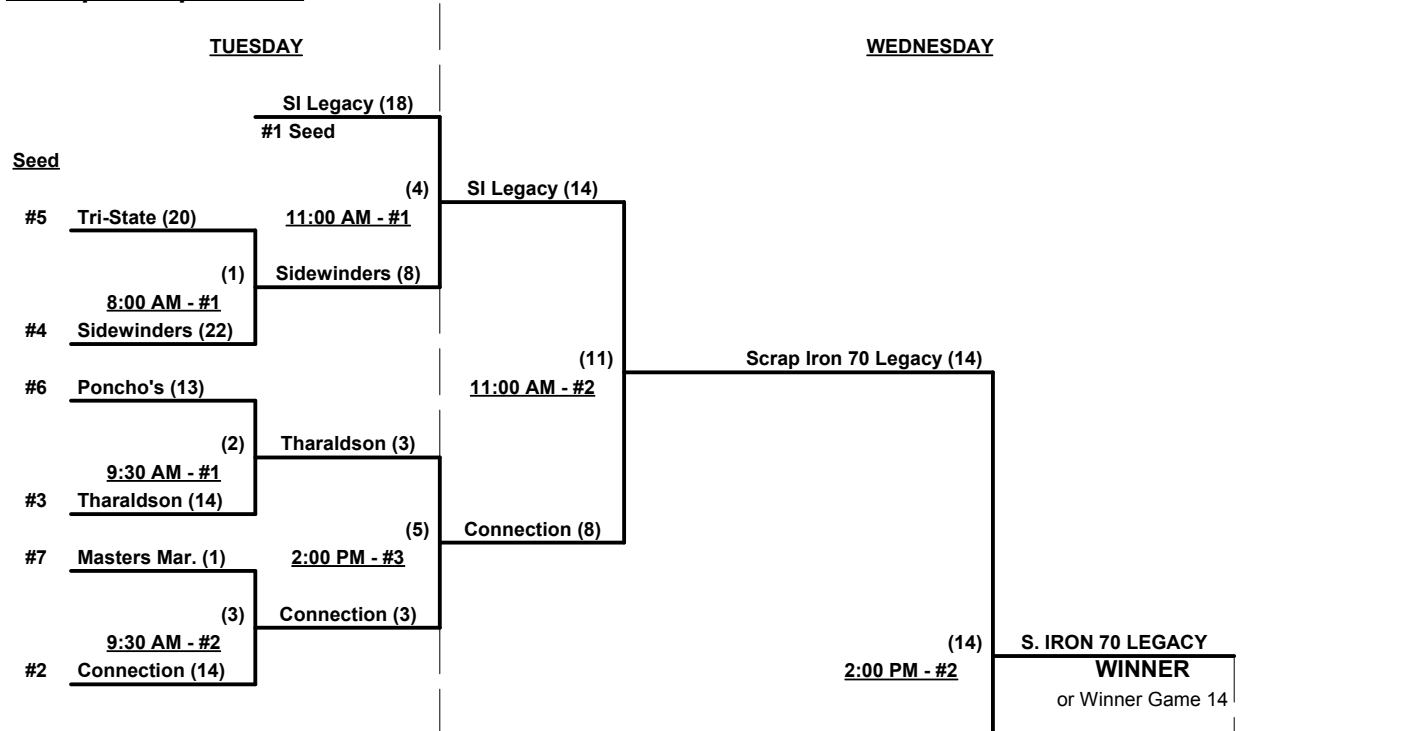

SSUSA's Winter World Championships 2014

Phoenix, Arizona

November 17 - 19, 2014

Rev. 11/26/2014

Men's 70+ Major Division • 7 Teams

Championship Bracket