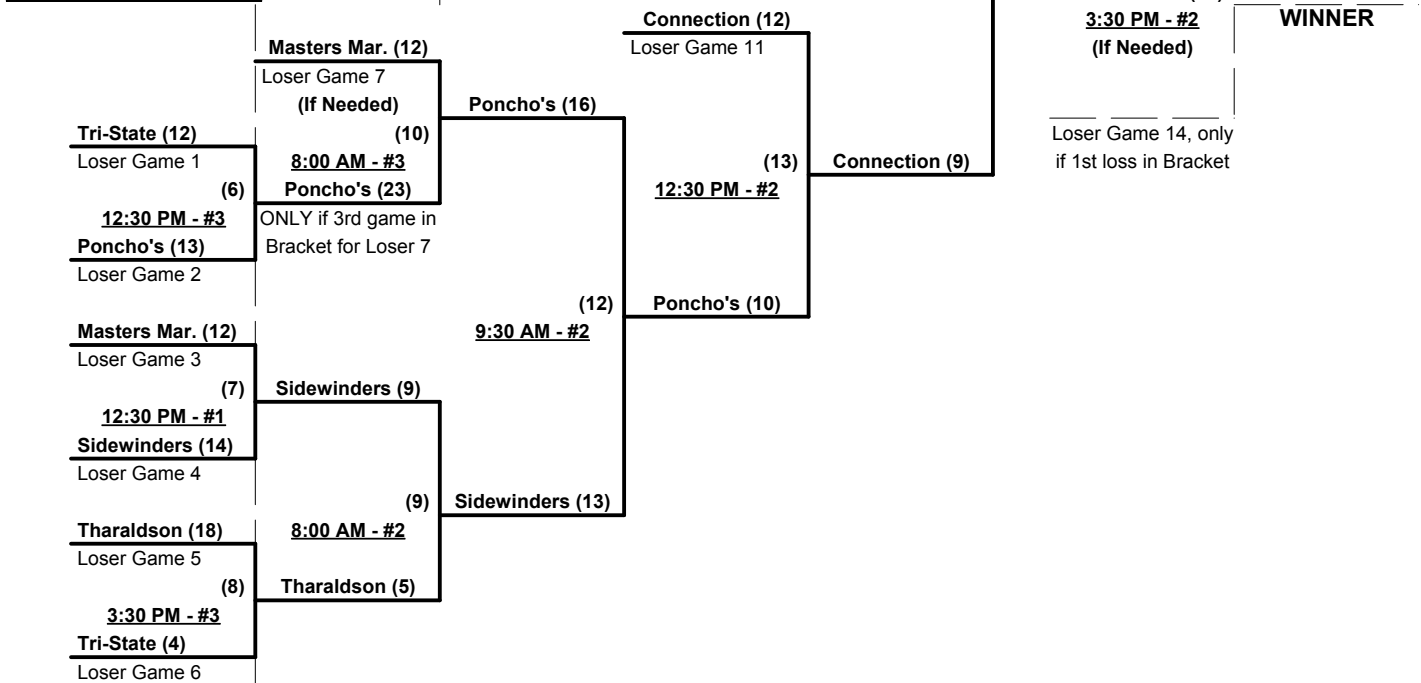

Elimination Bracket