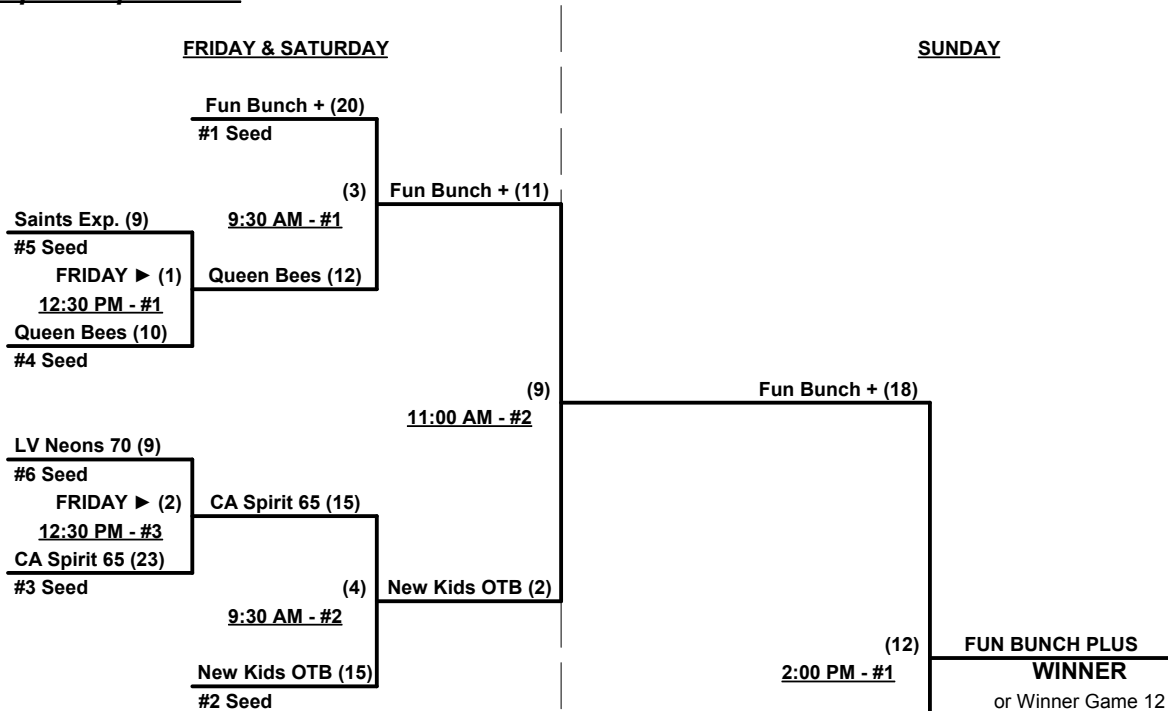

Schedule Subject to Change at Discretion of Tournament and Field Directors

SSUSA's Winter World Championships 2014

Phoenix, Arizona

November 14 - 16, 2014

Rev. 11/26/2014

Women's 65/70+ Division • 6 Teams

Championship Bracket

Elimination Bracket