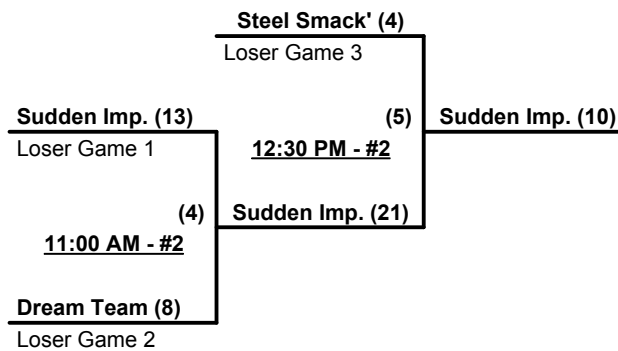

SSUSA's Winter World Championships 2014

Phoenix, Arizona

November 14 - 16, 2014

Rev. 11/26/2014

Women's 50+ Division • 4 Teams

Championship Bracket

Elimination Bracket

SSUSA's Winter World Championships 2014

Friday • November 14, 2014 • Mountain Vista Softball Complex • Phoenix

Time	#	Runs	Team Name	Field	#	Runs	Team Name
11:00 AM	8	18	Fun Bunch (CA)	1	5	7	CA Express/Timberworks
11:00 AM	1	8	§ Got Runs 55 (AZ)	2	4	12	Arizona Castawaz
11:00 AM	7	10	Diamond Dames (NV)	3	2	19	§ Twizted 55 (AZ)
12:30 PM	6	10	California Spirit 60	2	1	16	§ Got Runs 55 (AZ)
2:00 PM	5	14	CA Express/Timberworks	1	7	2	Diamond Dames (NV)
2:00 PM	4	21	Arizona Castawaz	2	6	11	California Spirit 60
2:00 PM	2	15	§ Twizted 55 (AZ)	3	3	13	60 Cents (CA)
3:30 PM	3	6	60 Cents (CA)	3	8	9	Fun Bunch (CA)