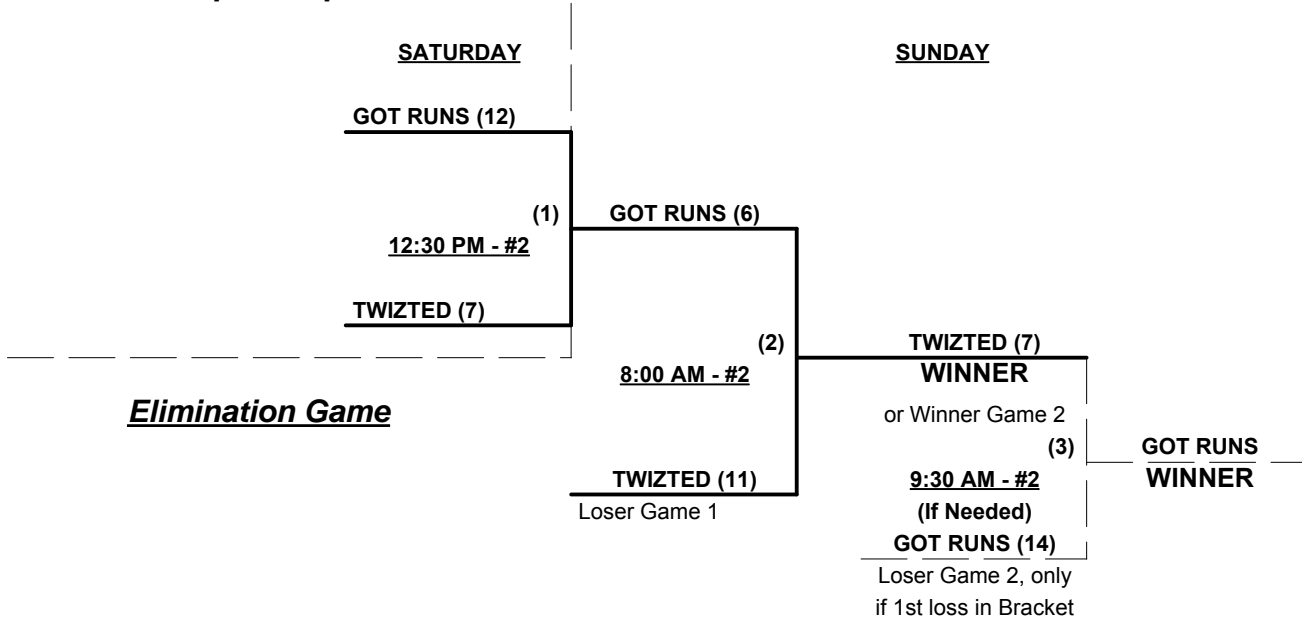

Schedule Subject to Change at Discretion of Tournament and Field Directors

SSUSA's Winter World Championships 2014
Phoenix, Arizona
November 14 - 16, 2014

Rev. 11/26/2014

Women's 55+ Division • 2 Teams

Championship Bracket