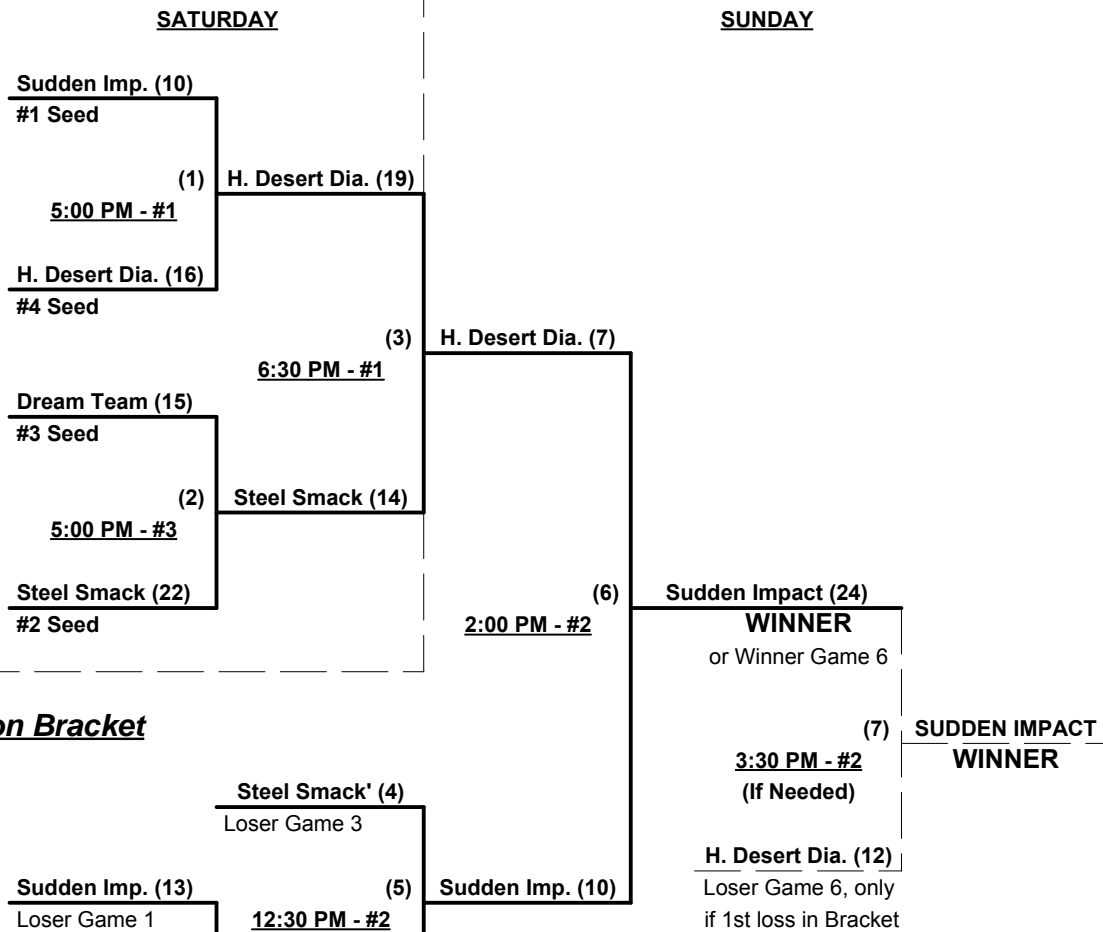

SSUSA's Winter World Championships 2014

Phoenix, Arizona

November 14 - 16, 2014

Rev. 11/26/2014

Women's 50+ Division • 4 Teams

Championship Bracket

Elimination Bracket

SSUSA's Winter World Championships 2014