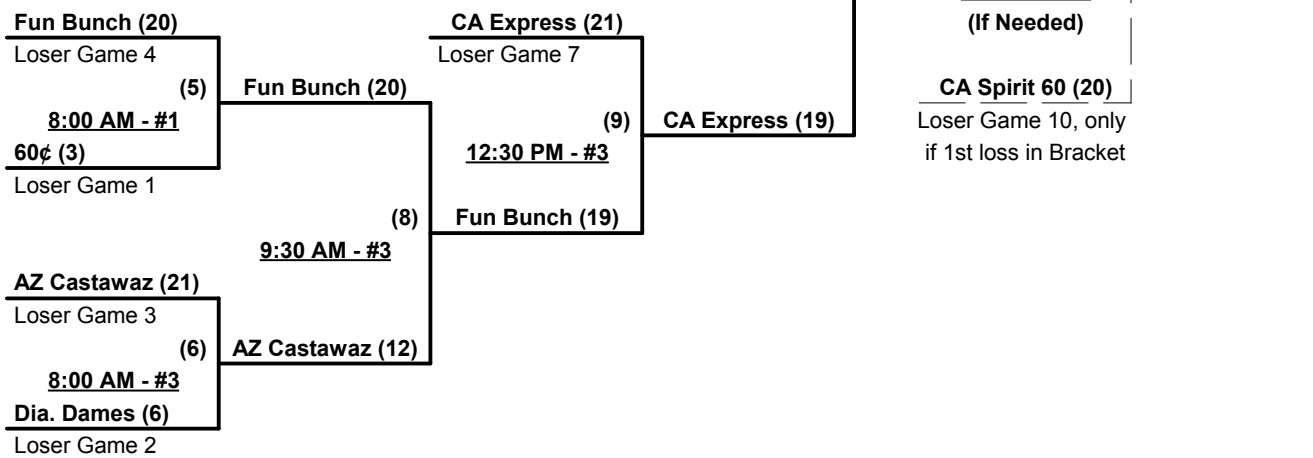

Elimination Game

SSUSA's Winter World Championships 2014

Phoenix, Arizona

November 14 - 16, 2014

Rev. 11/26/2014

Women's 60+ Division • 6 Teams

Championship Bracket

Elimination Bracket