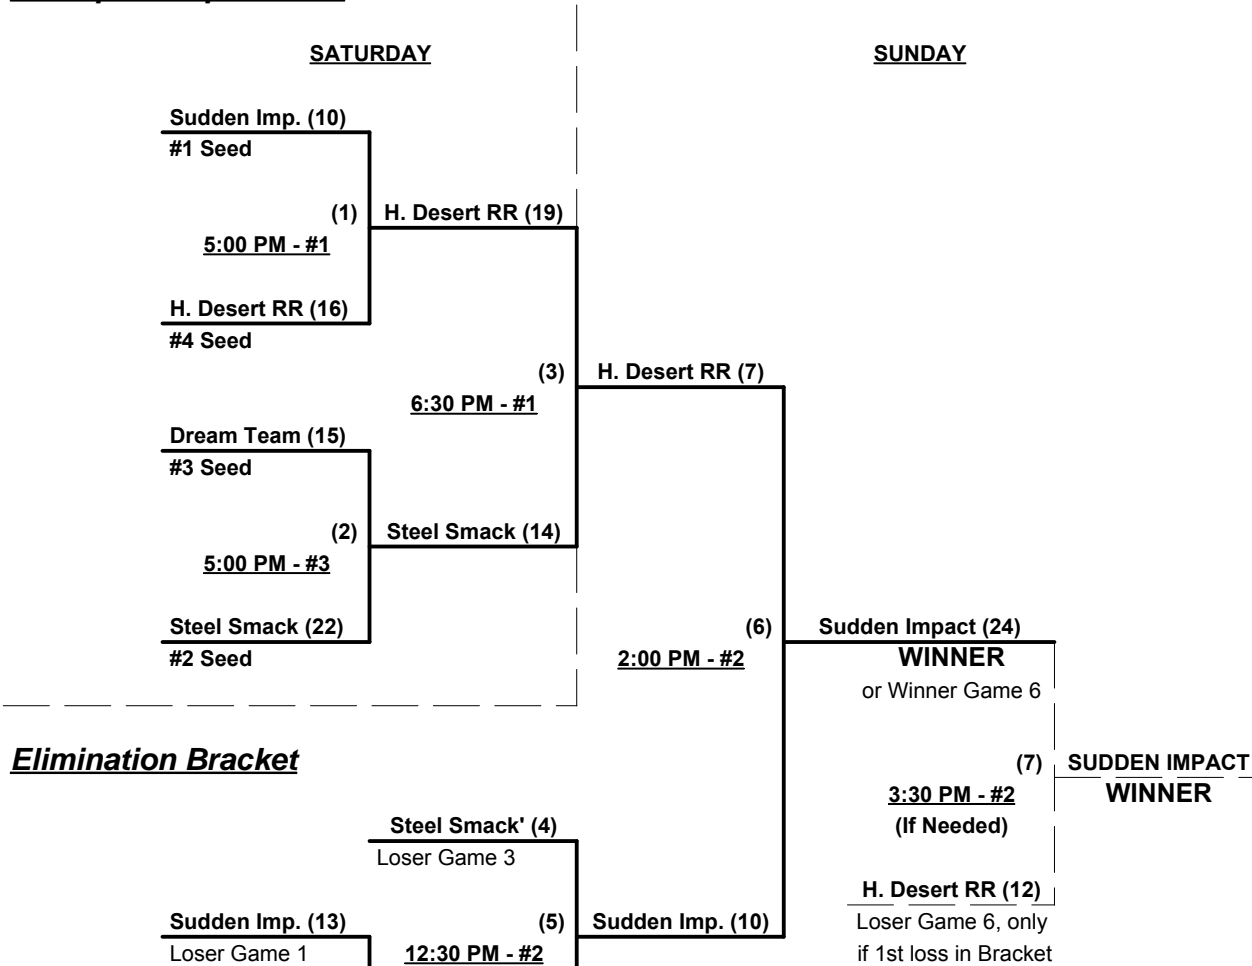

SSUSA's Winter World Championships 2014

Phoenix, Arizona

November 14 - 16, 2014

Rev. 11/26/2014

Women's 50+ Division • 4 Teams

Championship Bracket

Elimination Bracket