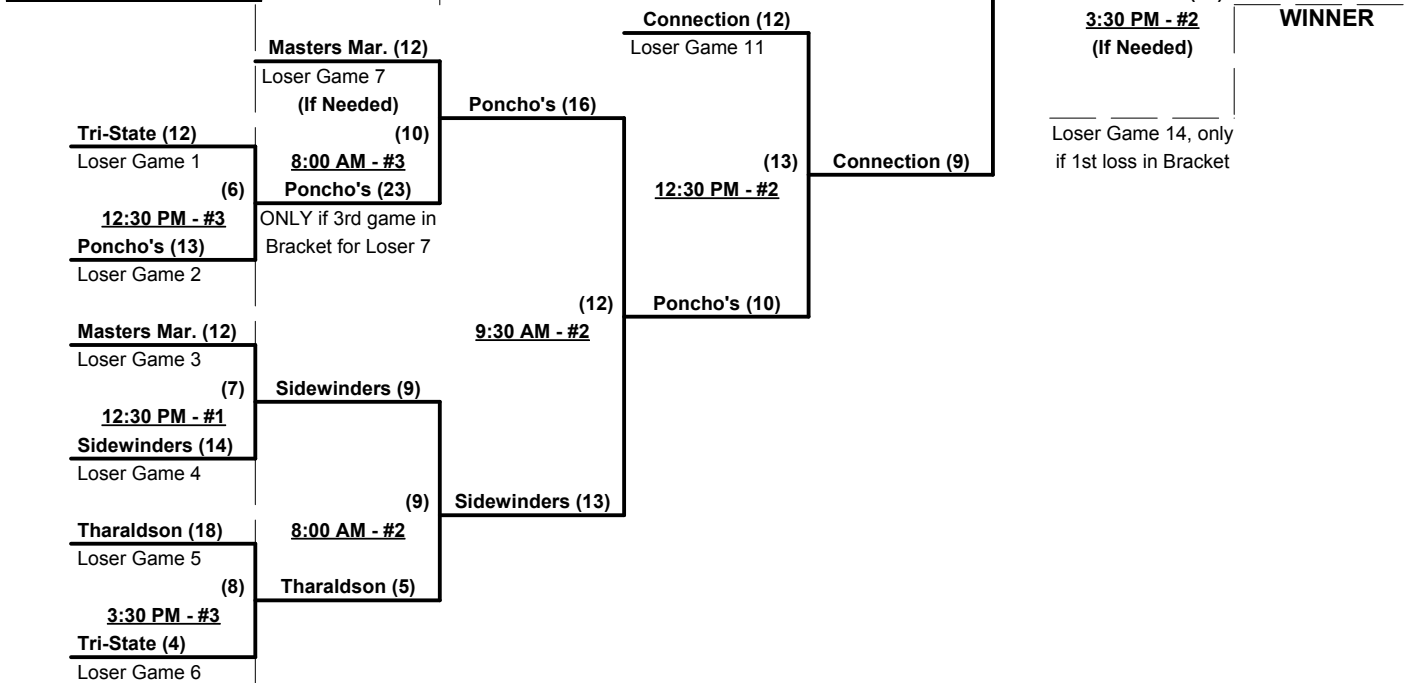

Championship Bracket

Elimination Bracket

SSUSA's Winter World Championships 2014

Phoenix, Arizona

November 17 - 19, 2014

Rev. 11/26/2014

Men's 70+ Silver Division • 11 Teams

<u>Win</u>	<u>Loss</u>			<u>Win</u>	<u>Loss</u>		
3 (1)	0	1	Hooters Hotel/Ginco (AZ)	2	1	7	TNT (NV)
2	1	2	Kokopelli Eye Inst. (AZ)	2	1	8	Top Gun 70 (CA)
3	0	3	Makule Kane (HI)	2	1	9	Triple Play 70 (CA)
1	2	4	Quad City Old Stars (IA)	0	3	10	Git-R-Done 70 (CA)
1	2	5	Scrap Iron 70 Red (CO)	0	3	11	KC Seniors 70's (KS)
0	3	6	Sons of Pitches (CA)				