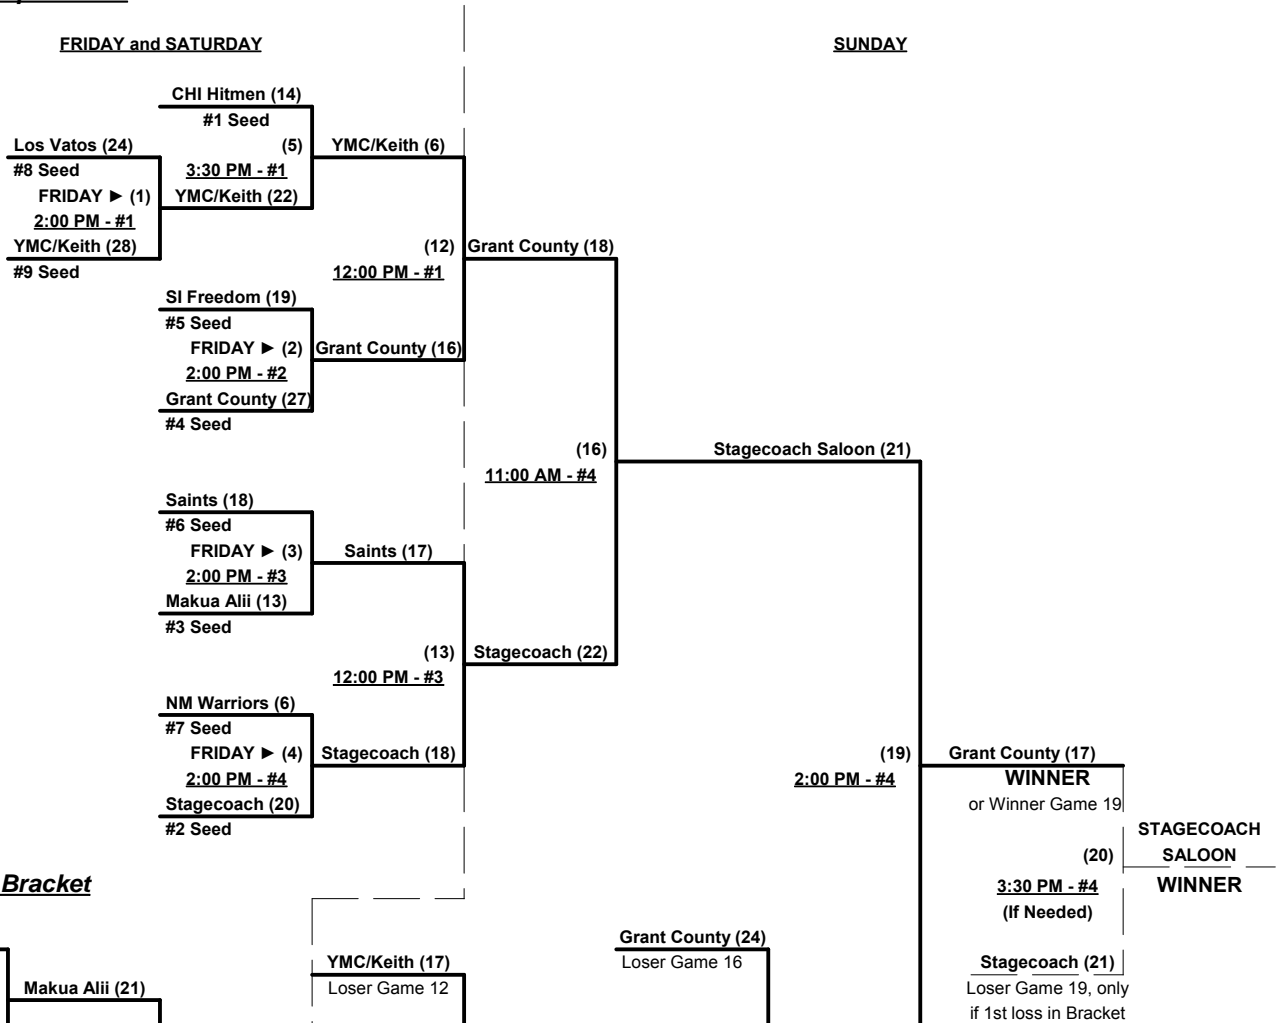

Schedule Subject to Change at Discretion of Tournament and Field Directors

SSUSA's Winter World Championships 2014

Phoenix, Arizona

November 14 - 16, 2014

Rev. 11/26/2014

Men's 60+ AA Division • 9 Teams

Championship Bracket