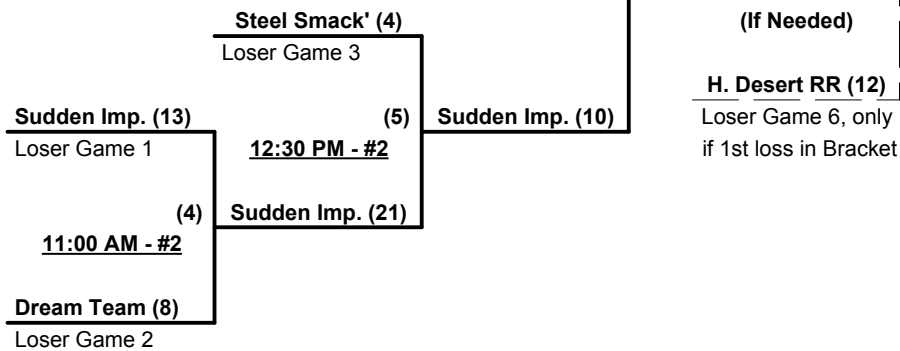

SSUSA's Winter World Championships 2014

Phoenix, Arizona

November 14 - 16, 2014

Rev. 11/26/2014

Women's 50+ Division • 4 Teams

Championship Bracket

Elimination Bracket