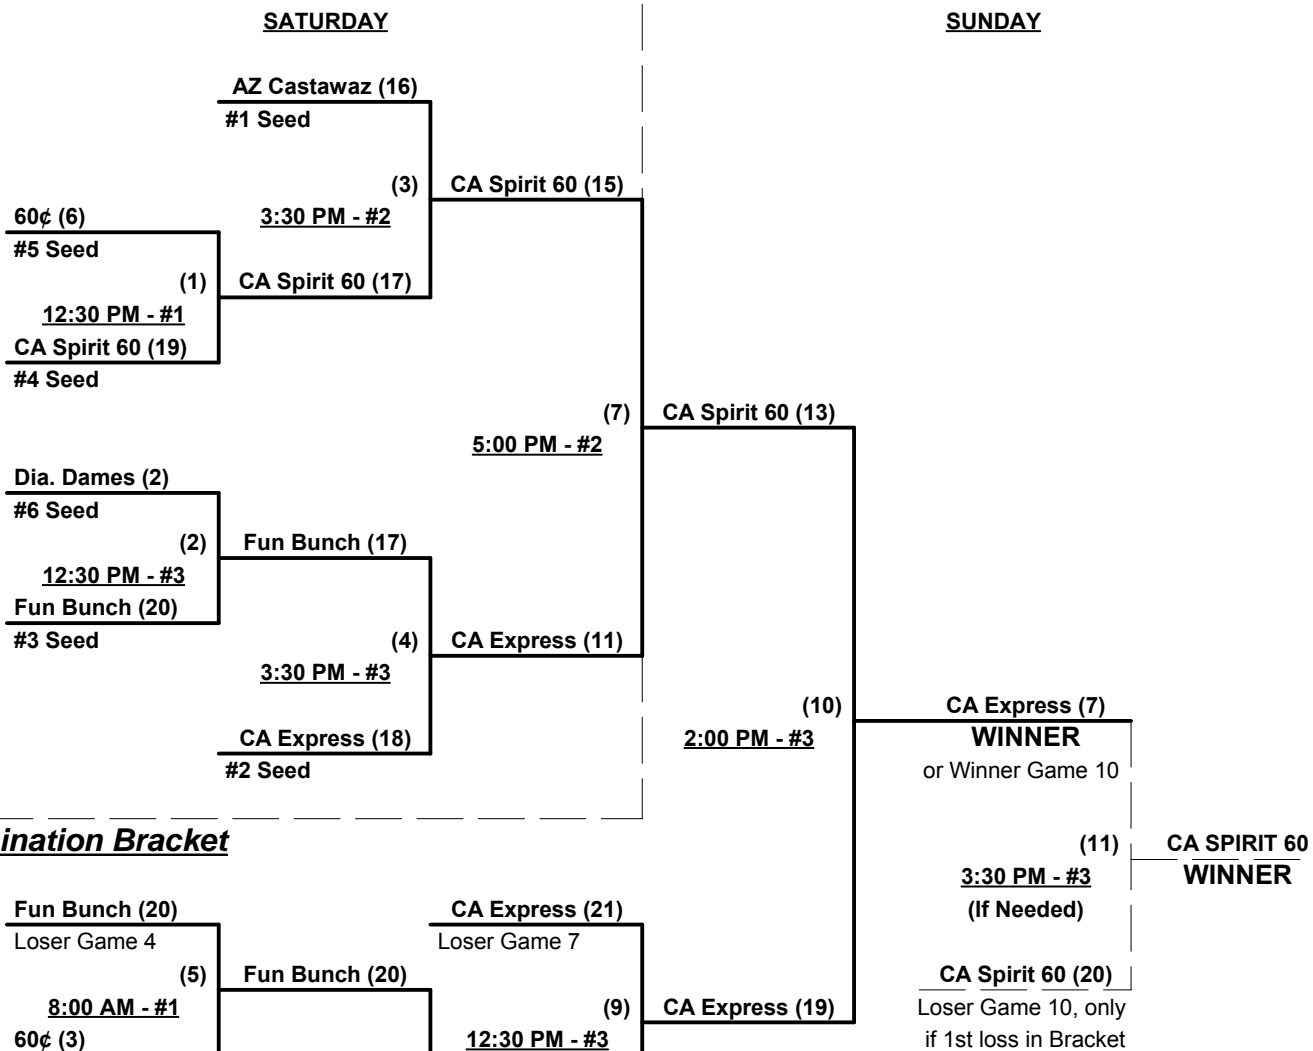

SSUSA's Winter World Championships 2014

Phoenix, Arizona

November 14 - 16, 2014

Rev. 11/26/2014

Women's 60+ Division • 6 Teams

Championship Bracket

Elimination Bracket