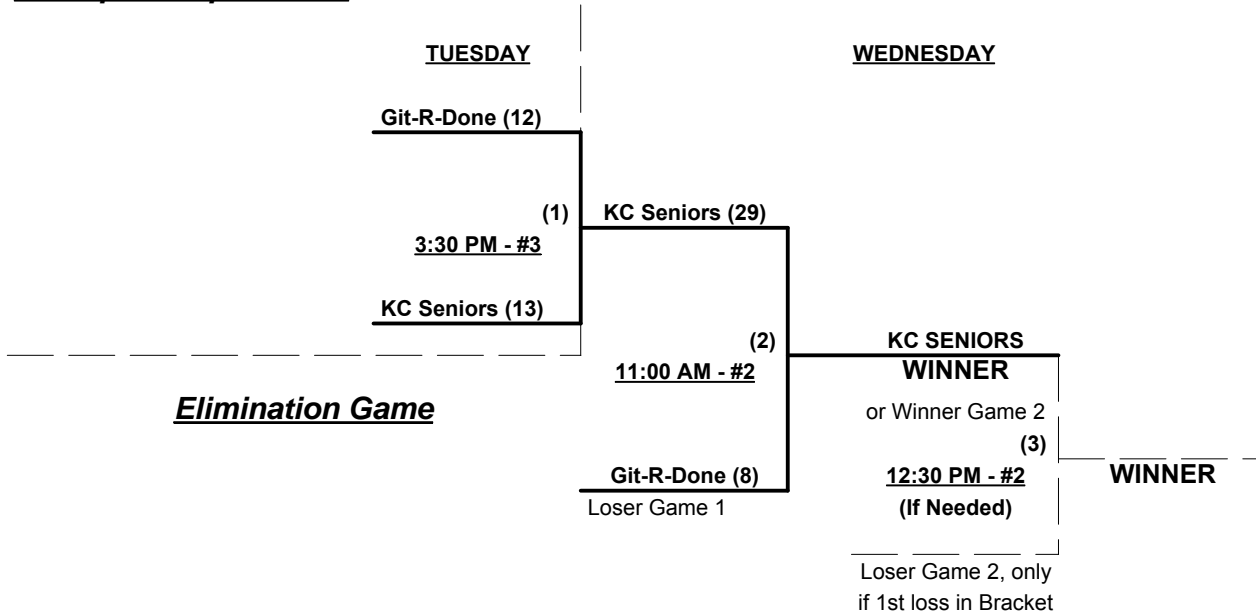

SSUSA's Winter World Championships 2014
Phoenix, Arizona
November 17 - 19, 2014

Rev. 11/26/2014

Men's 70+ AA Division • 2 Teams

Championship Bracket

Elimination Game

SSUSA's Winter World Championships 2014

Phoenix, Arizona

November 17 - 19, 2014

Rev. 11/26/2014

Men's 75/80+ Division • 4 Teams

Win	Loss		
2	1	1	Mesa Cardinals (AZ)
2	1	2	PDR Fastsigns (WA)

Win	Loss		
1	2	3	Gold Coast 75's (CA)
1	2	4	Arizona Prospectors 80

Monday • November 17, 2014 • Rose Mofford Softball Complex • Phoenix

Time	#	Runs	Team Name	Field	#	Runs	Team Name
8:30 AM	1	9	§ Mesa Cardinals (AZ)	2	2	11	PDR Fastsigns (WA)
8:30 AM	4	14	Arizona Prospectors 80	3	3	8	Gold Coast 75's (CA)
10:00 AM	3	7	Gold Coast 75's (CA)	2	1	21	¶ Mesa Cardinals (AZ)
10:00 AM	2	17	§ PDR Fastsigns (WA)	3	4	16	Arizona Prospectors 80

Tuesday • November 18, 2014 • Rose Mofford Softball Complex • Phoenix

Time	#	Runs	Team Name	Field	#	Runs	Team Name
8:00 AM	2	13	§ PDR Fastsigns (WA)	3	3	20	Gold Coast 75's (CA)
8:00 AM	1	18	¶ Mesa Cardinals (AZ)	4	4	13	Arizona Prospectors 80

§ Team noted GIVES 5-Run equalizer in stated game

¶ Team #1 GIVES 7-Run equalizer and is HOME in games vs. Teams #3-4

Format: Three (3) game EXHIBITION round robin prior to Best 2 of 3 Championship Series
Teams #1-2 play Best 2 of 3 Series for 75-Platinum Championship
Team #2 RECEIVES 5-Run equalizer in Best 2 of 3 Championship Series
Teams #3-4 play Best 2 of 3 Series for 75/80-Gold Championship

Home Runs - Open

Time Limits - RR = 65 + open inn. • Bracket = 70 + open inn. • Championship game(s) = 7 innings full

Tie Breakers - Head to head (in full RR only), least runs allowed, run differential, coin toss

Schedule Subject to Change at Discretion of Tournament and Field Directors