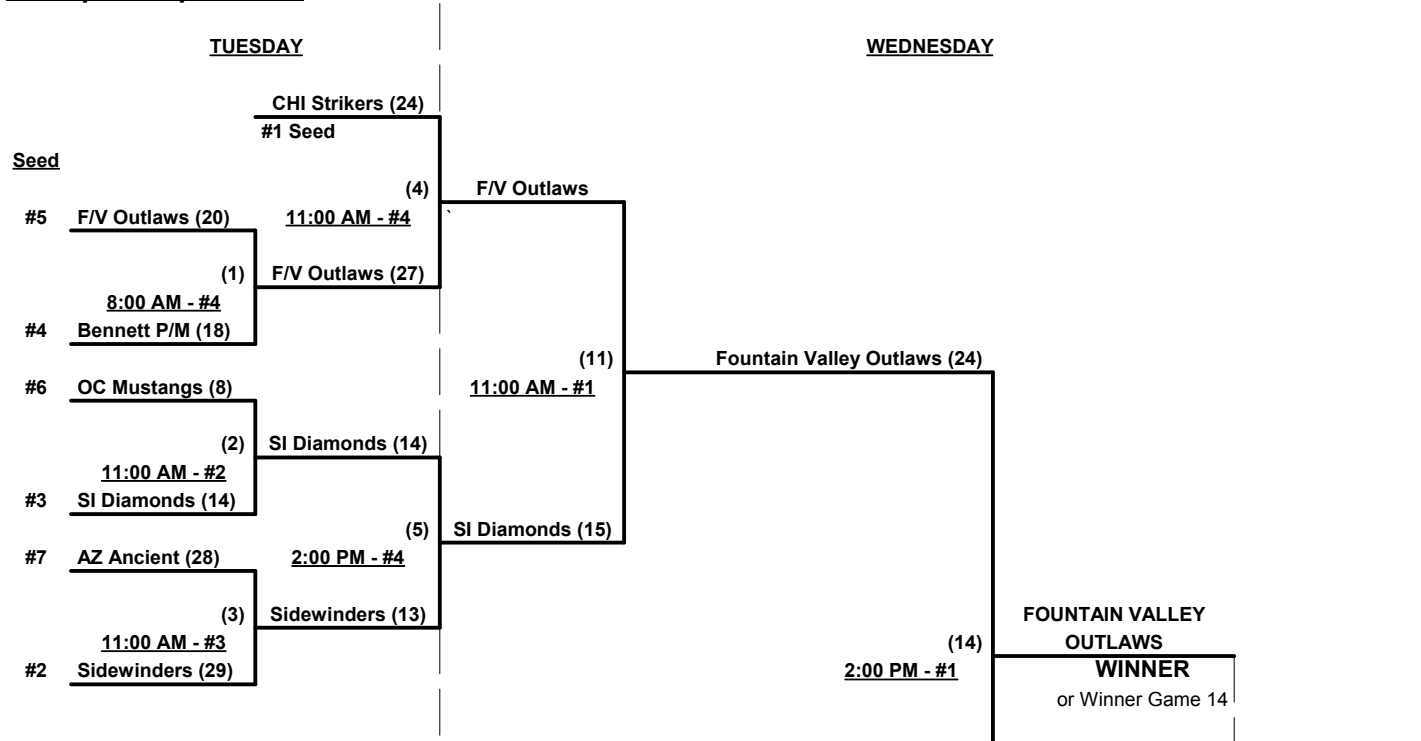

Schedule Subject to Change at Discretion of Tournament and Field Directors

SSUSA's Winter World Championships 2014

Phoenix, Arizona

November 17 - 19, 2014

Rev. 11/26/2014

Men's 65+ AAA Division • 7 Teams

Championship Bracket