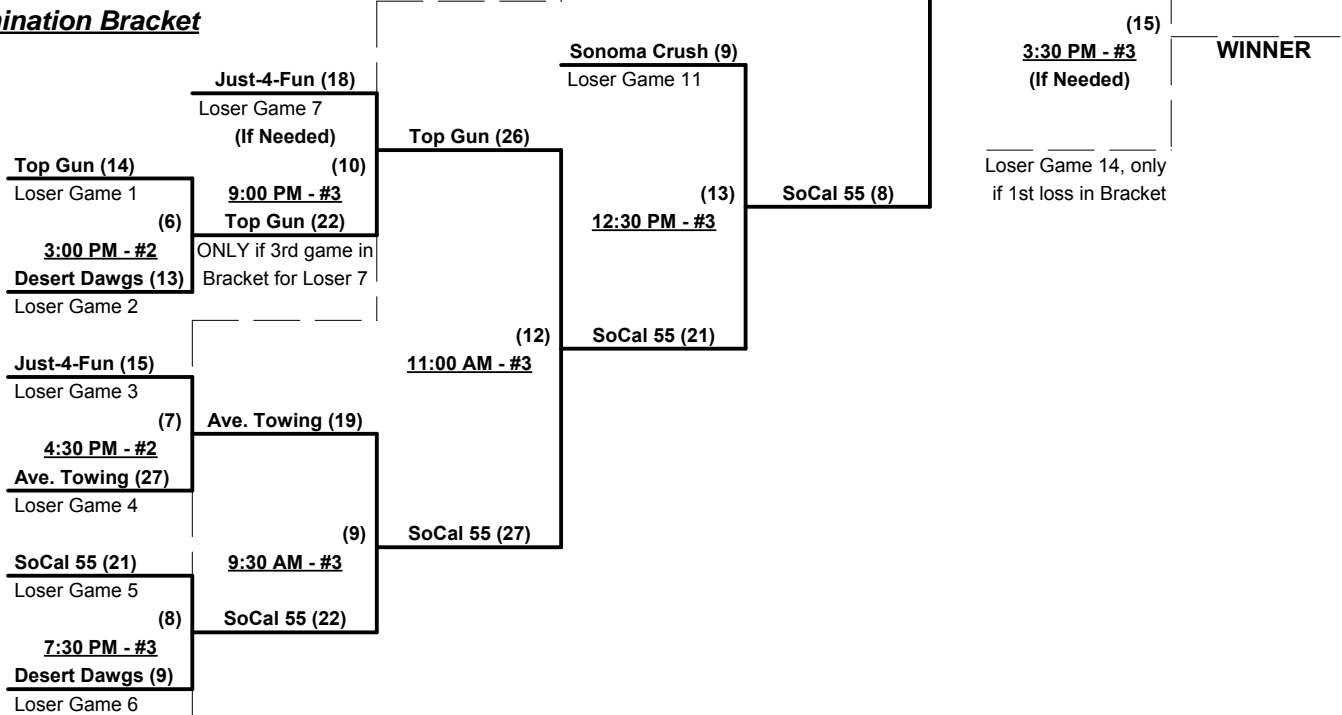

Elimination Bracket