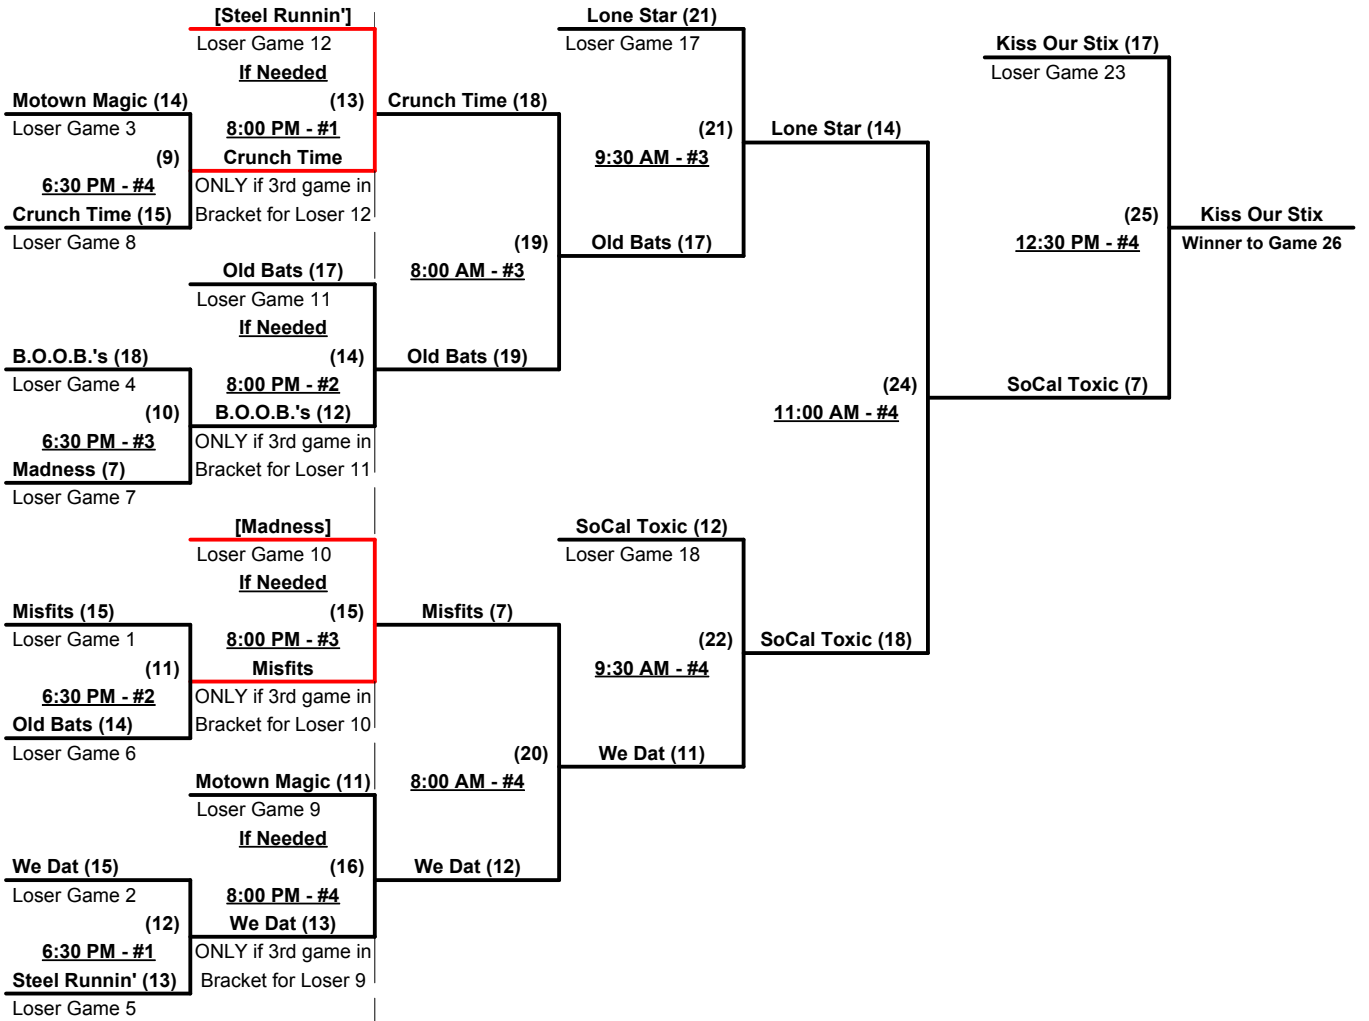

Elimination Bracket

Women's 40-Masters AAA Division • 12 Teams

SATURDAY

SUNDAY