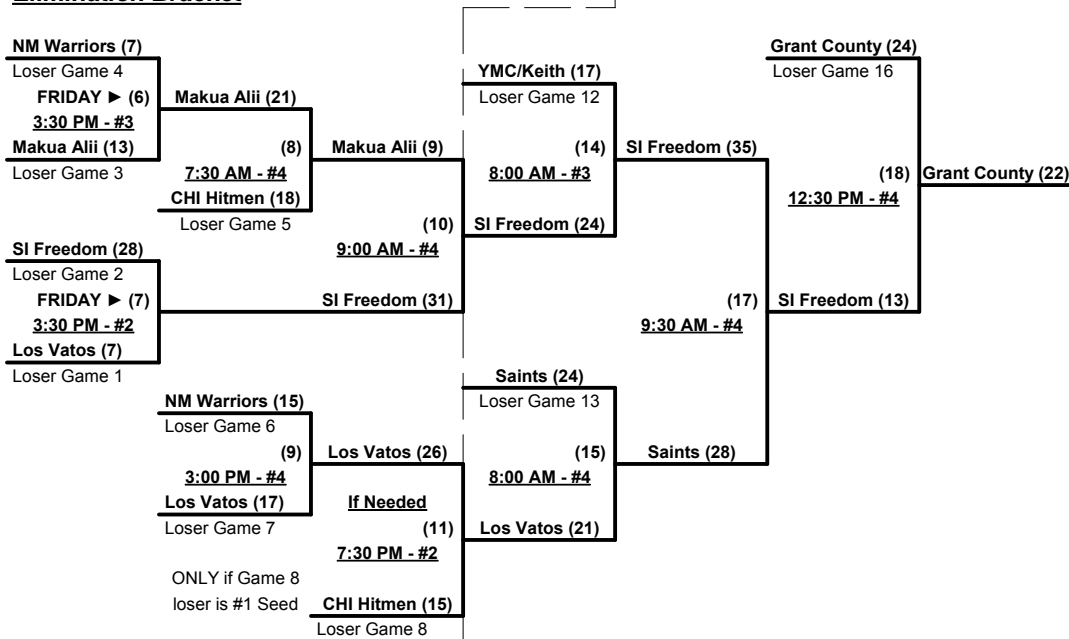

Elimination Bracket