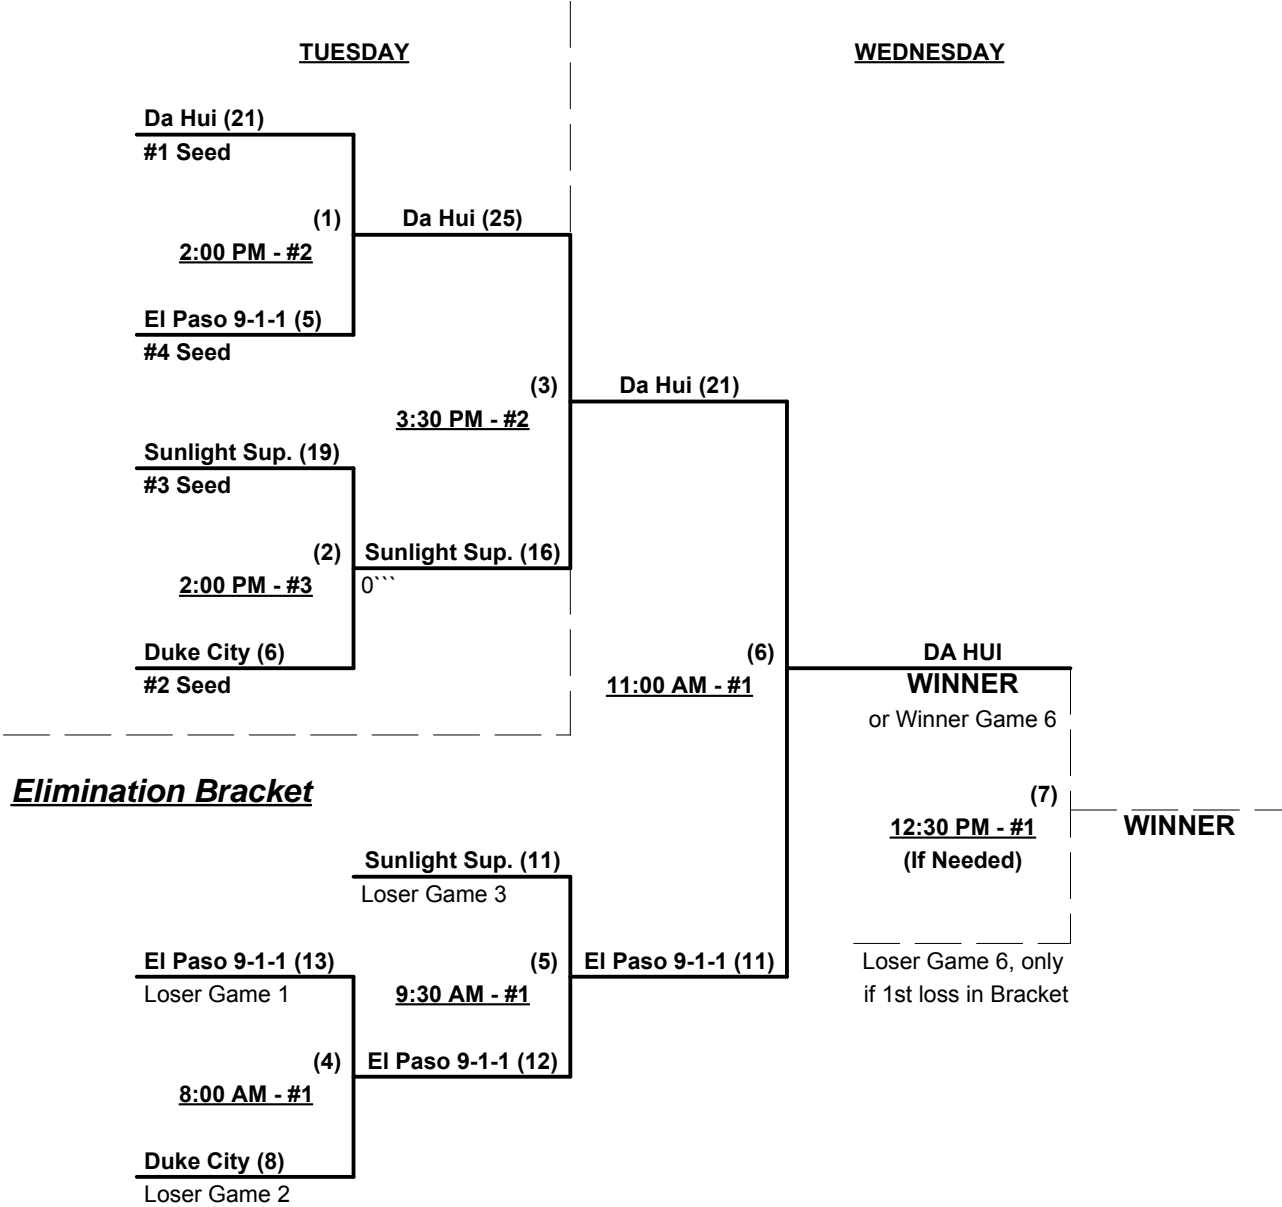

Men's 65+ AA Division • 4 Teams

Championship Bracket

SSUSA's Winter World Championships 2014

Phoenix, Arizona

November 17 - 19, 2014

Rev. 11/26/2014

Men's 70+ Major Division • 7 Teams

Win	Loss		
2	0	1	Connection (CA)
0	2	2	Masters Marauders (BC)
0	2	3	Poncho's 70 (AZ)
2	0	4	Scrap Iron 70 Legacy (CO)

Win	Loss		
1	1	5	Sidewinders II (AZ)
2	0	6	Tharaldson's (NV)
0	2	7	Tri-State D-backs (NM)

Monday • November 17, 2014 • Papago Park Softball Complex • Phoenix

Time	#	Runs	Team Name	Field	#	Runs	Team Name
9:30 AM	7	5	Tri-State D-backs (NM)	2	5	6	Sidewinders II (AZ)
11:00 AM	5	14	Sidewinders II (AZ)	2	6	23	Tharaldson's (NV)
11:00 AM	3	13	Poncho's 70 (AZ)	3	1	19	Connection (CA)
11:00 AM	4	24	Scrap Iron 70 Legacy (CO)	4	7	5	Tri-State D-backs (NM)
12:30 PM	6	18	Tharaldson's (NV)	2	3	17	Poncho's 70 (AZ)
12:30 PM	1	20	Connection (CA)	3	2	16	Masters Marauders (BC)
2:00 PM	2	4	Masters Marauders (BC)	3	4	20	Scrap Iron 70 Legacy (CO)

Seeding for 70-Major Three-game-guarantee bracket commencing Tuesday morning • See bracket for details

Format: Two (2) game round robin to seed 70-Major Three-game-guarantee bracket
Home Runs - Major = 6 per team per game, Outs

NOTE SSUSA Official Rulebook §9.5 (Retrieving Home Run Balls) will be strictly enforced.

Time Limits - RR = 65 + open inn. • Bracket = 70 + open inn. • Championship game(s) = 7 innings full

Tie Breakers - Head to head (in full RR only), least runs allowed, run differential, coin toss

Schedule Subject to Change at Discretion of Tournament and Field Directors