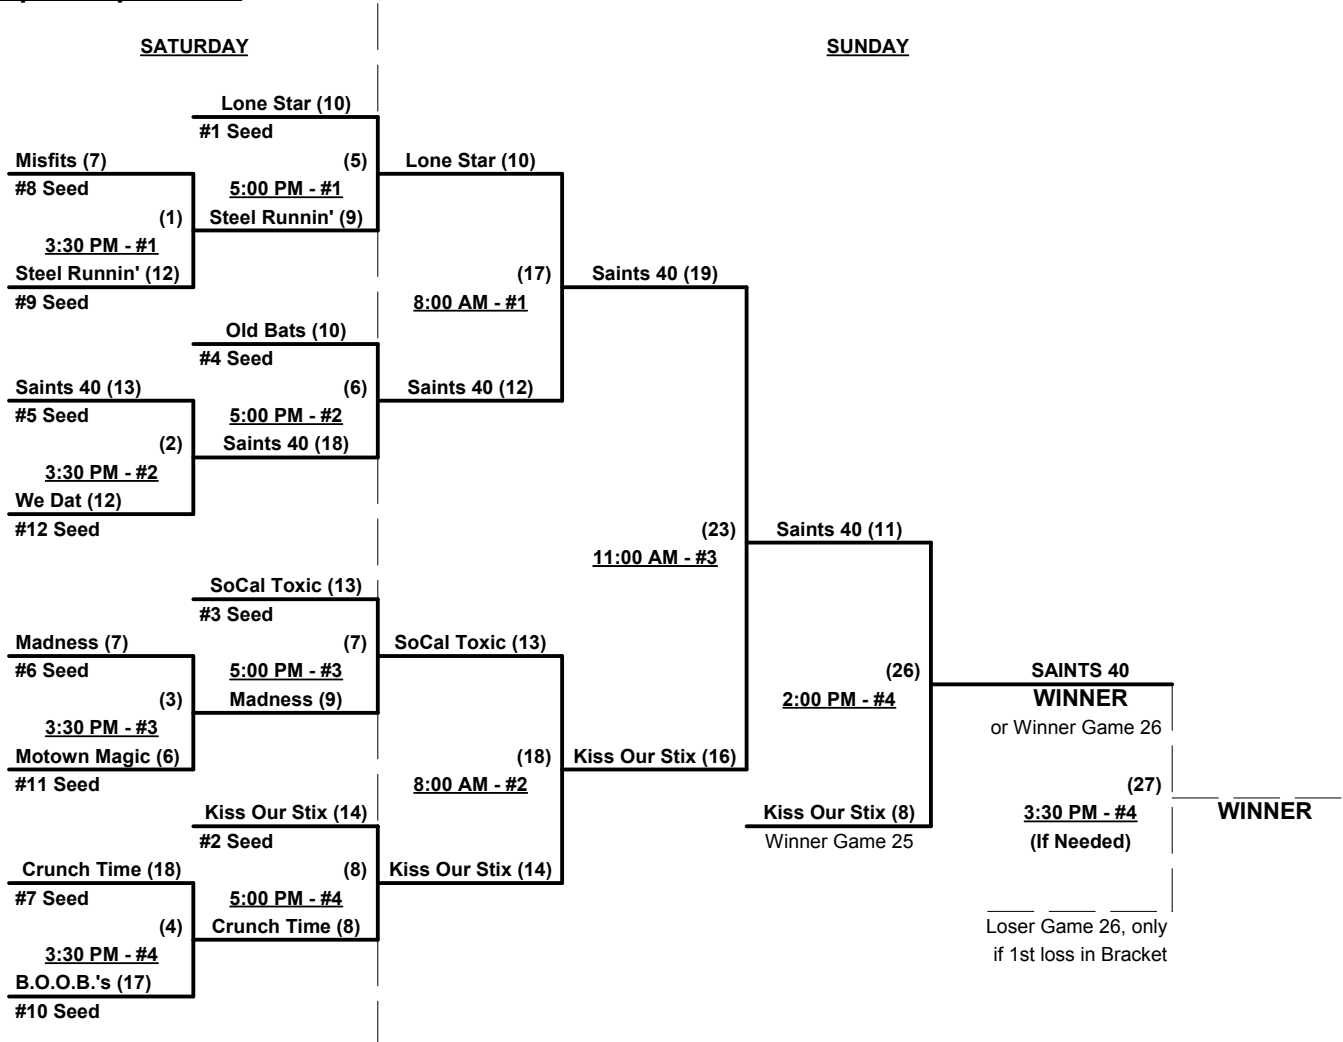

SSUSA's Winter World Championships 2014

Phoenix, Arizona

November 15 - 16, 2014

Rev. 11/26/2014

Women's 40-Masters AAA Division • 12 Teams

Championship Bracket