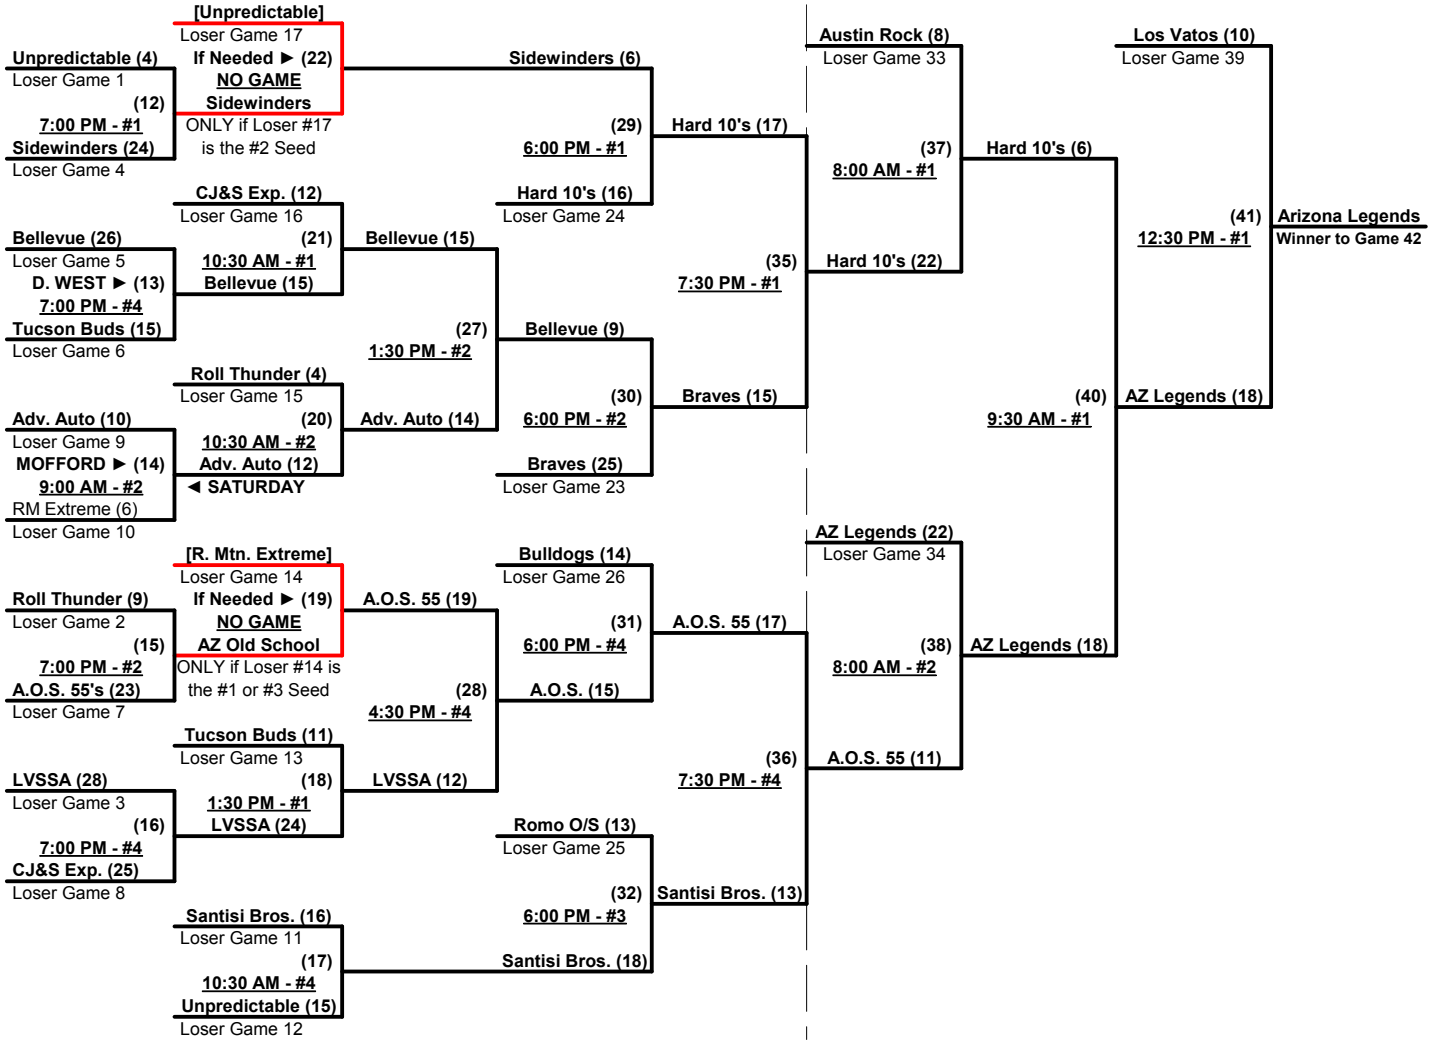

Elimination Bracket

Men's 55+ AAA Division • 19 Teams

FRIDAY • CESAR CHAVEZ and SATURDAY • ROSE MOFFORD

SUNDAY • ROSE MOFFORD

SSUSA's Winter World Championships 2014

Phoenix, Arizona

November 14 - 16, 2014

Rev. 11/26/2014