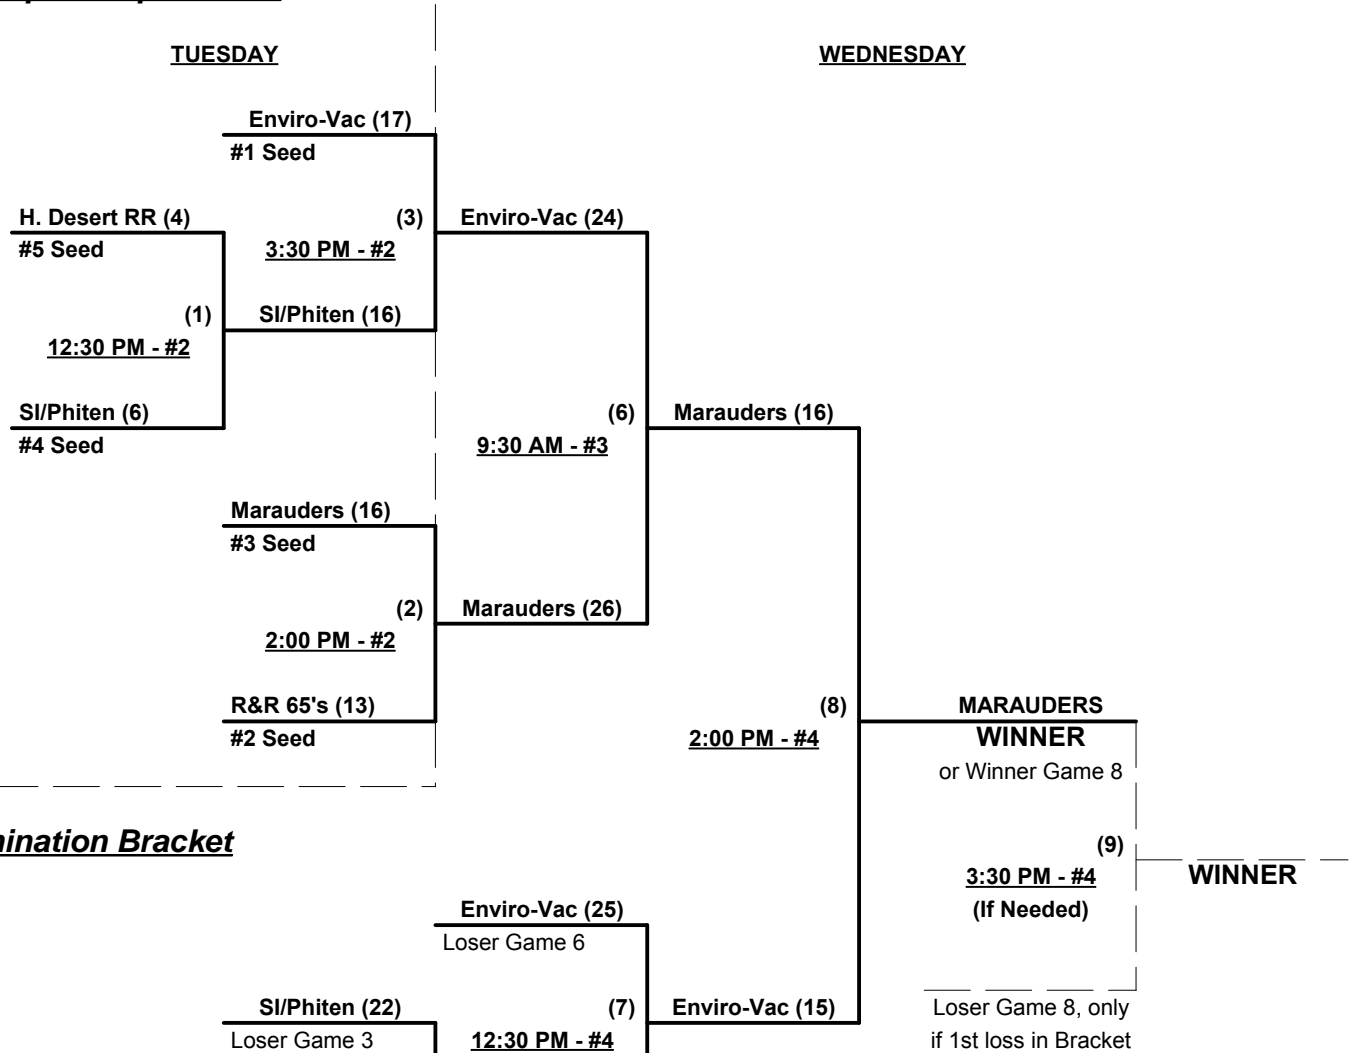

Men's 65+ Major Plus Division • 2 Teams

Championship Bracket

SSUSA's Winter World Championships 2014

Phoenix, Arizona

November 17 - 19, 2014

Rev. 11/26/2014

Men's 65+ Major Division • 5 Teams

Championship Bracket