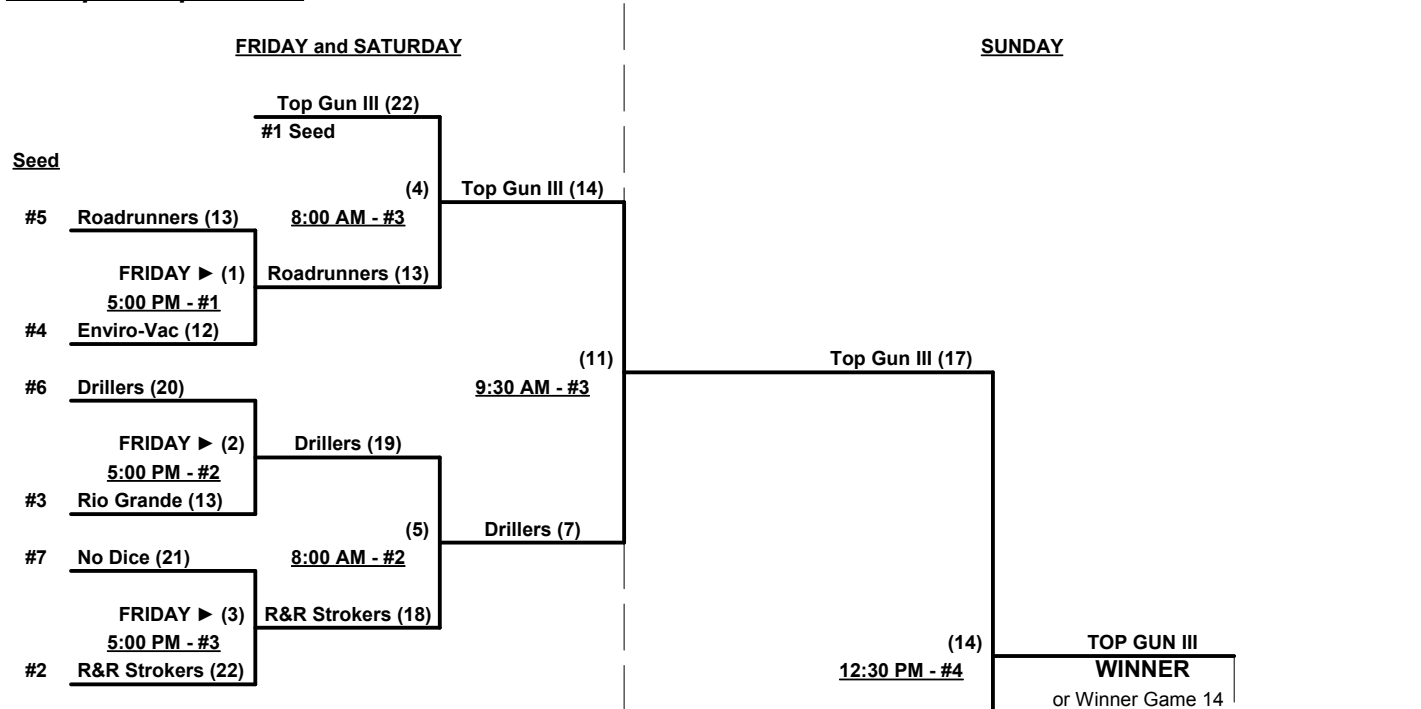

SSUSA's Winter World Championships 2014

Phoenix, Arizona

November 14 - 16, 2014

Rev. 11/26/2014

Men's 60+ Major Division • 7 Teams

Championship Bracket