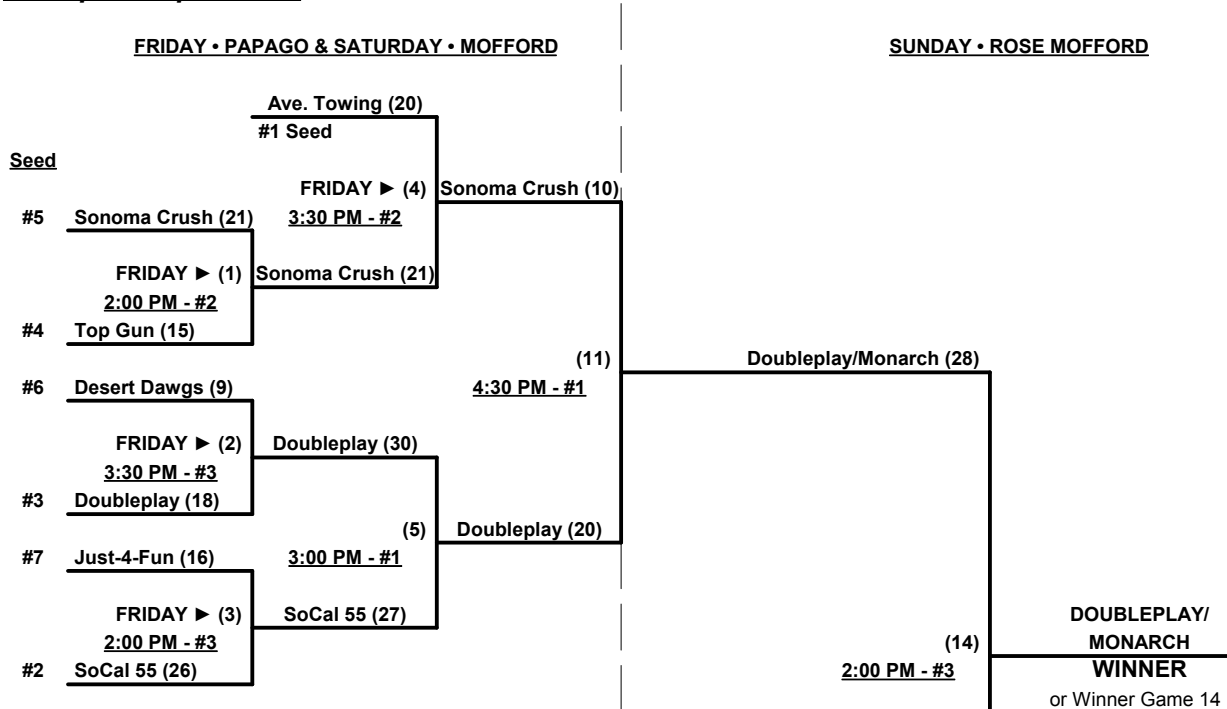

SSUSA's Winter World Championships 2014

Phoenix, Arizona

November 14 - 16, 2014

Rev. 11/26/2014

Men's 55+ Major Division • 7 Teams

Championship Bracket