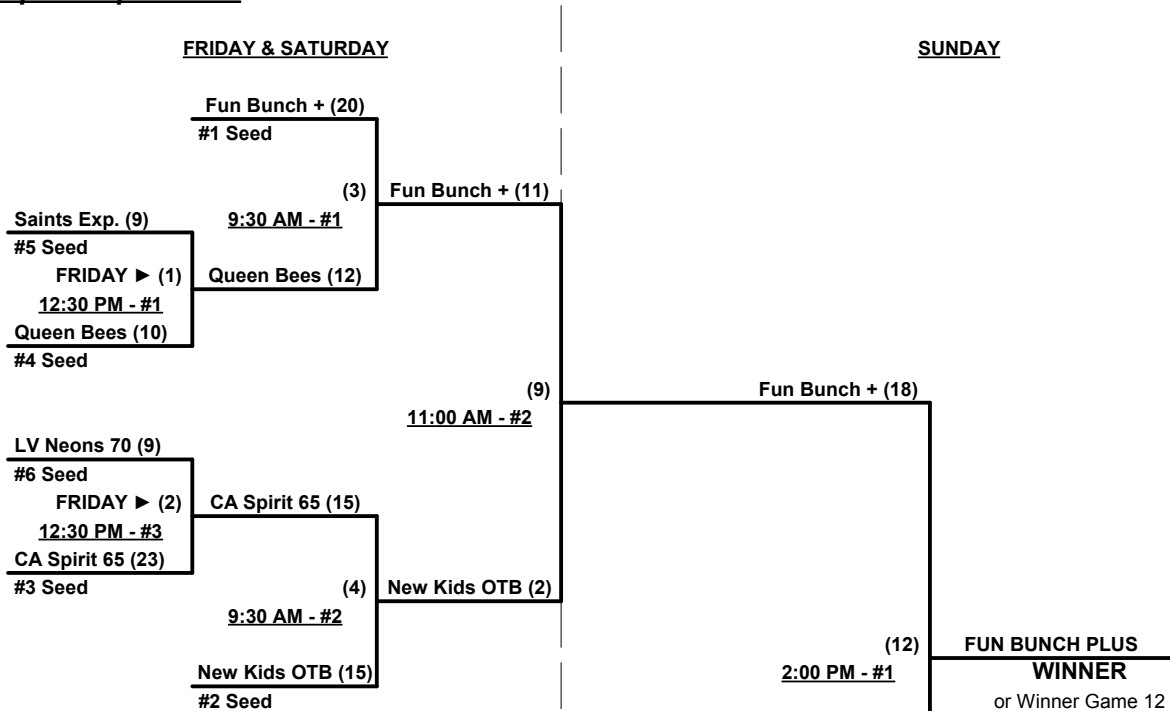

SSUSA's Winter World Championships 2014

Phoenix, Arizona

November 14 - 16, 2014

Rev. 11/26/2014

Women's 65/70+ Division • 6 Teams

Championship Bracket