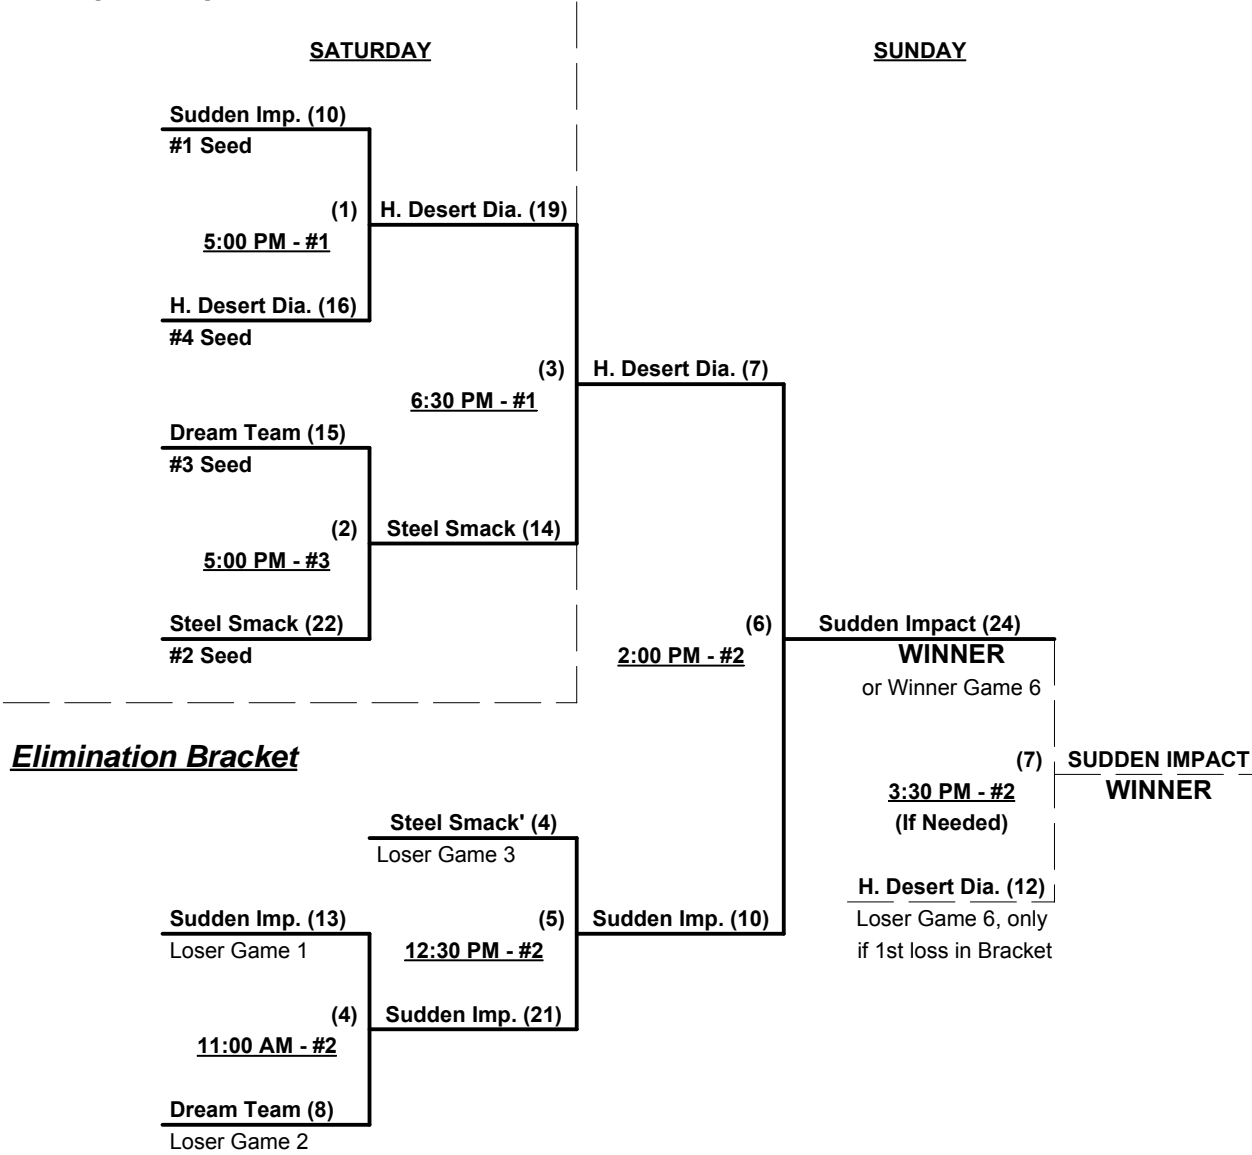

SSUSA's Winter World Championships 2014

Phoenix, Arizona

November 14 - 16, 2014

Rev. 11/26/2014

Women's 50+ Division • 4 Teams

<u>Win</u>	<u>Loss</u>		<u>Win</u>	<u>Loss</u>	
1	2	1 Arizona Dream Team 50	2	1	3 Ladies Steel Smackin' (CA)
0	3	2 High Desert Diamonds (NM)	3	0	4 Sudden Impact (CA)

Friday • November 14, 2014 • Mountain Vista Softball Complex • Phoenix

Time	#	Runs	Team Name	Field	#	Runs	Team Name
3:30 PM	1	18	Arizona Dream Team 50	1	2	11	High Desert Diamonds (NM)
3:30 PM	4	17	Sudden Impact (CA)	2	3	16	Ladies Steel Smackin' (CA)
5:00 PM	2	13	High Desert Diamonds (NM)	1	4	14	Sudden Impact (CA)
5:00 PM	3	22	Ladies Steel Smackin' (CA)	2	1	20	Arizona Dream Team 50

Saturday • November 15, 2014 • Mountain Vista Softball Complex • Phoenix

Time	#	Runs	Team Name	Field	#	Runs	Team Name
2:00 PM	4	22	Sudden Impact (CA)	1	1	10	Arizona Dream Team 50
2:00 PM	2	14	High Desert Diamonds (NM)	2	3	15	Ladies Steel Smackin' (CA)

Seeding for 50-Women Double Elimination Bracket commencing Saturday evening • See Bracket

Format: Full (3-game) Round Robin to seed Women's 50+ Division Double Elimination bracket
Home Runs - Open

NOTE SSUSA Official Rulebook §9.5 (Retrieving Home Run Balls) will be strictly enforced.

Time Limits - RR = 65 + open inn. • Bracket = 70 + open inn. • Championship game(s) = 7 innings full

Tie Breakers - Head to head (in full RR only), least runs allowed, run differential, coin toss

Schedule Subject to Change at Discretion of Tournament and Field Directors

SSUSA's Winter World Championships 2014
Phoenix, Arizona
November 14 - 16, 2014

Rev. 11/26/2014

Women's 50+ Division • 4 Teams

Championship Bracket