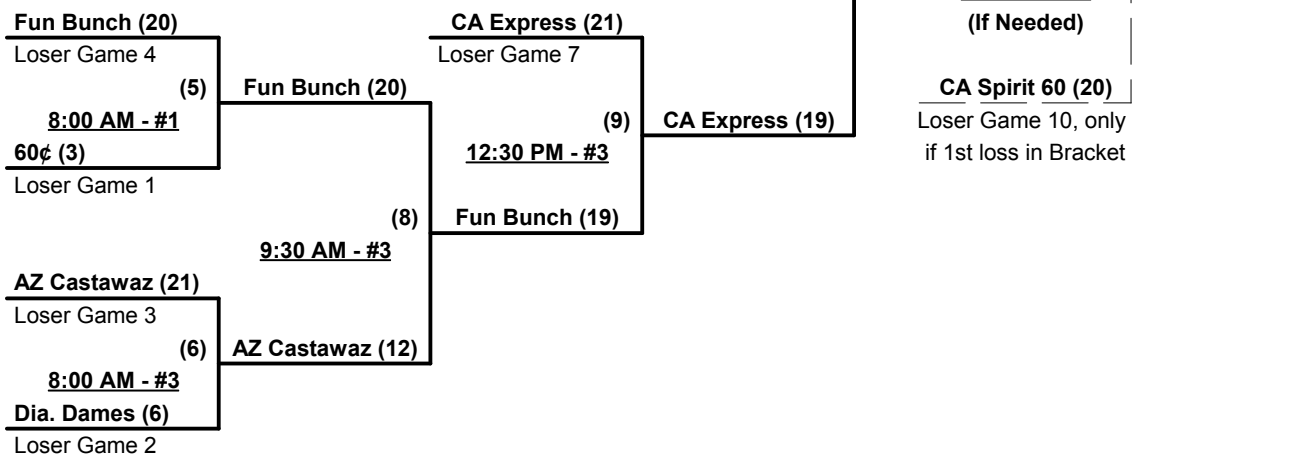

SSUSA's Winter World Championships 2014

Phoenix, Arizona

November 14 - 16, 2014

Rev. 11/26/2014

Women's 60+ Division • 6 Teams

Championship Bracket

Elimination Bracket