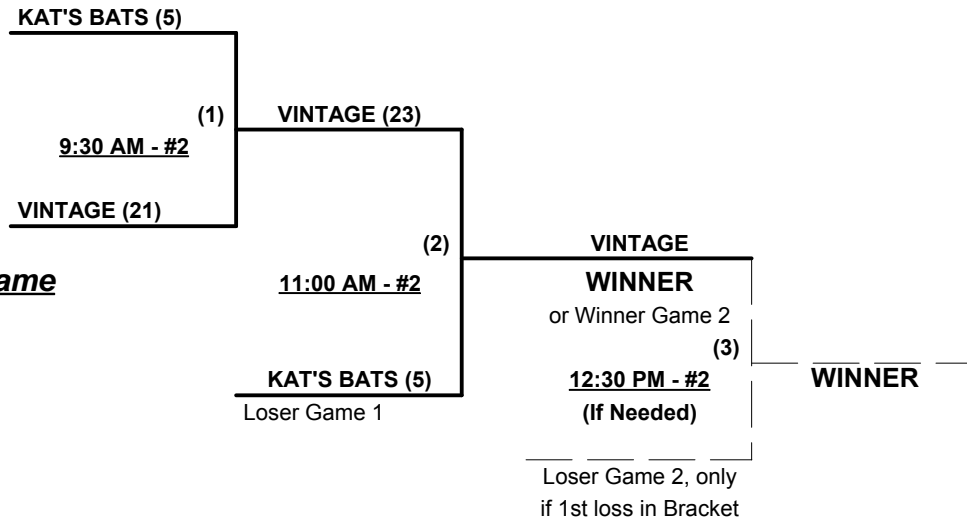

SUNDAY

SSUSA's Winter World Championships 2014
Phoenix, Arizona
November 15 - 16, 2014

Rev. 11/26/2014

Women's 40-Masters AA Division • 2 Teams

Championship Bracket

SUNDAY • CESAR CHAVEZ

Elimination Game

SSUSA's Winter World Championships 2014