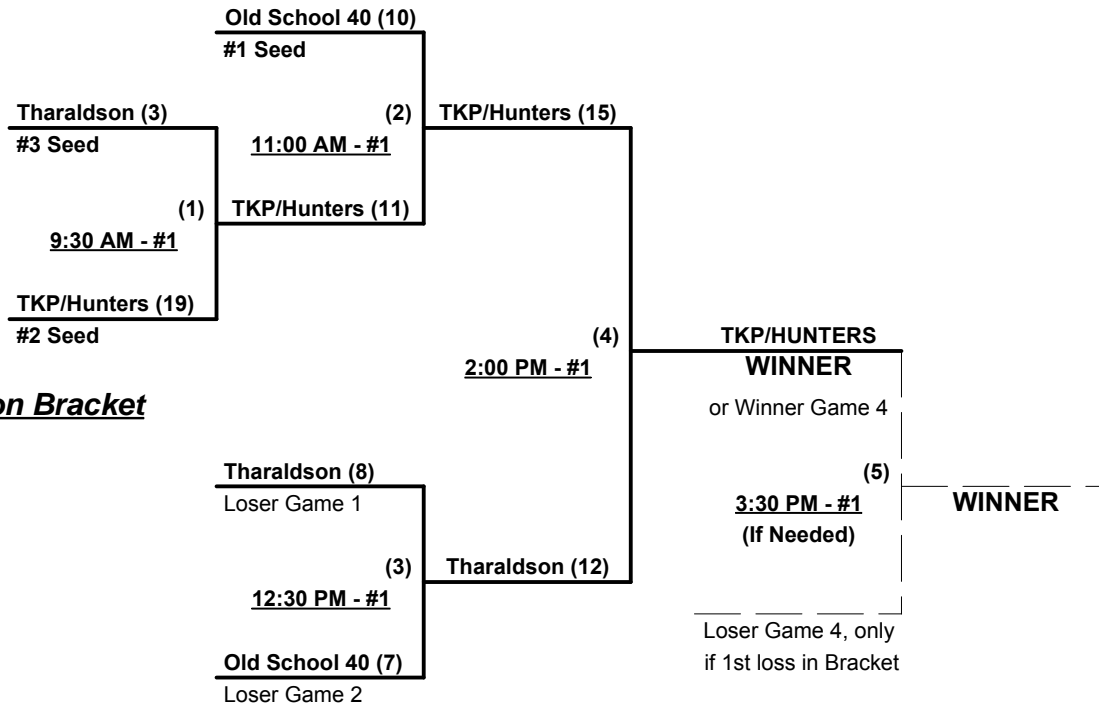

Phoenix, Arizona

November 15 - 16, 2014

Rev. 11/26/2014

Women's 40-Masters Major Division • 3 Teams

Championship Bracket

SUNDAY • CESAR CHAVEZ

Elimination Bracket

SSUSA's Winter World Championships 2014