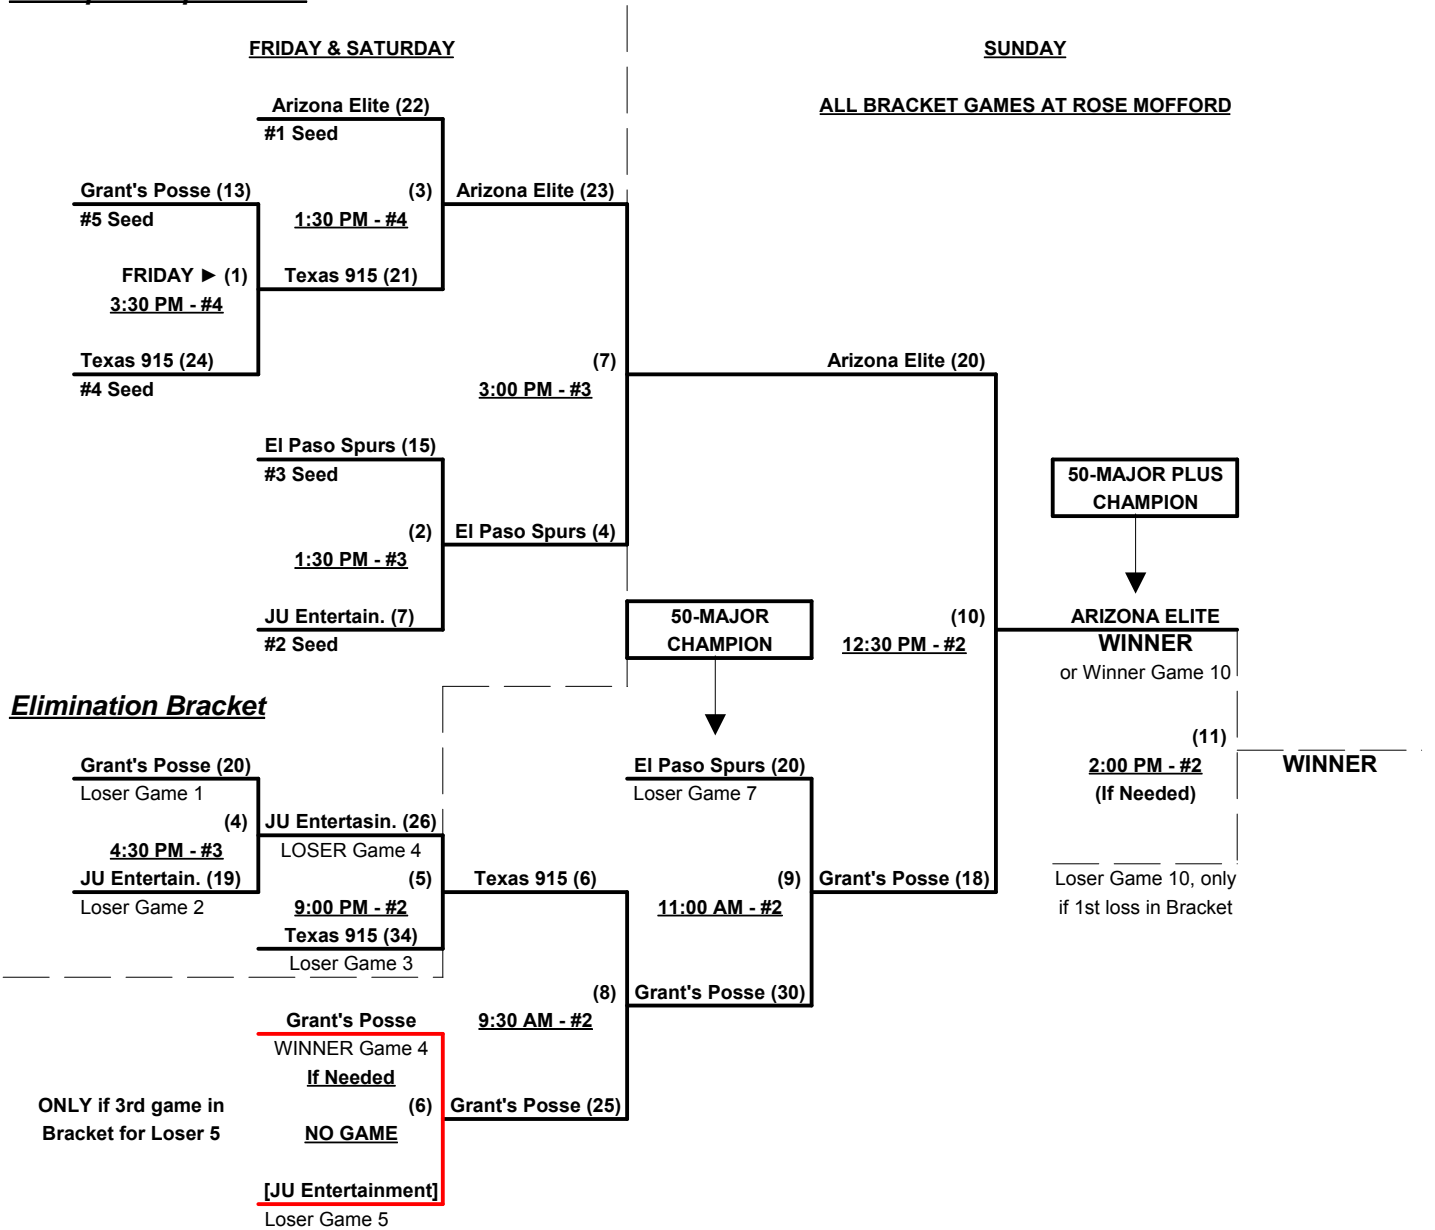

SSUSA's Winter World Championships 2014

Phoenix, Arizona

November 14 - 16, 2014

Rev. 11/26/2014

Men's 50/55+ Platinum Division • 5 Teams

Championship Bracket

SSUSA's Winter World Championships 2014

Phoenix, Arizona

November 14 - 16, 2014

Rev. 11/26/2014

Men's 50+ AAA Division • 17 Teams

Win	Loss		Win	Loss	
2	0	1	2	0	10
2	0	2	0	2	11
1	1	3	0	2	12
0	2	4	0	2	13
0	2	5	0	2	14
2	0	6	0	2	15
1	1	7	2	0	16
1	1	8	2	0	17
2	0	9			

Friday • November 14, 2014 • Big League Dreams Sports Park • Gilbert

Time	#	Runs	Team Name	Field	#	Runs	Team Name
7:30 AM	6	14	JJ Financial Eagles (MI)	W	11	3	Sultanes (NM)
7:30 AM	8	8	Oxnard Rookies (CA)	B	7	13	New Mexico Boomers
7:30 AM	10	16	S. Iron/Moore Plumb. (CO)	E	12	11	Team SW/Woodies (NM)
8:00 AM	16	22	Tucson Hammertime (AZ)	Y	5	8	Horn Softball (CA)
8:00 AM	2	21	Arizona Prime Time	A	4	17	Caprock Fifty's (TX)
8:00 AM	17	22	Xtreme (AZ)	F	15	7	Triple 7 (NV)
8:00 AM	9	22	Phoenix Bulldawgz (AZ)	P	13	13	Texas Bulls 50's
9:30 AM	14	15	Top Gun 50's (CA)	Y	16	25	Tucson Hammertime (AZ)
9:30 AM	3	5	Bad Company (NM)	A	17	22	Xtreme (AZ)
9:30 AM	15	13	Triple 7 (NV)	F	1	20	Arizona Old School
9:30 AM	13	12	Texas Bulls 50's	P	2	14	Arizona Prime Time
10:30 AM	12	11	Team SW/Woodies (NM)	W	6	30	JJ Financial Eagles (MI)
10:30 AM	7	11	New Mexico Boomers	B	10	19	S. Iron/Moore Plumb. (CO)
10:30 AM	11	11	Sultanes (NM)	E	8	12	Oxnard Rookies (CA)
11:00 AM	4	10	Caprock Fifty's (TX)	Y	3	11	Bad Company (NM)
11:00 AM	5	9	Horn Softball (CA)	A	9	17	Phoenix Bulldawgz (AZ)
11:00 AM	1	18	Arizona Old School	F	14	12	Top Gun 50's (CA)

BIG LEAGUE DREAMS FIELDS = (A)NGEL • (B)OB • (E)BBETS • (F)ENWAY • (P)OLO • (W)RIGLEY • (Y)ANKEE

Seeding for 50-AAA Three-game-guarantee Bracket commencing FRIDAY afternoon - See Bracket for details

Format: Two (2) Game Round Robin to seed 50-AAA Division Three-game-guarantee Bracket

Home Runs - AAA Rule = 3 per team per game, Outs

NOTE SSUSA Official Rulebook §9.5 (Retrieving Home Run Balls) will be strictly enforced.

Time Limits - RR = 65 + open inn. • Bracket = 70 + open inn. • Championship game(s) = 7 innings full

Tie Breakers - Head to head (in full RR only), least runs allowed, run differential, coin toss

Schedule Subject to Change at Discretion of Tournament and Field Directors