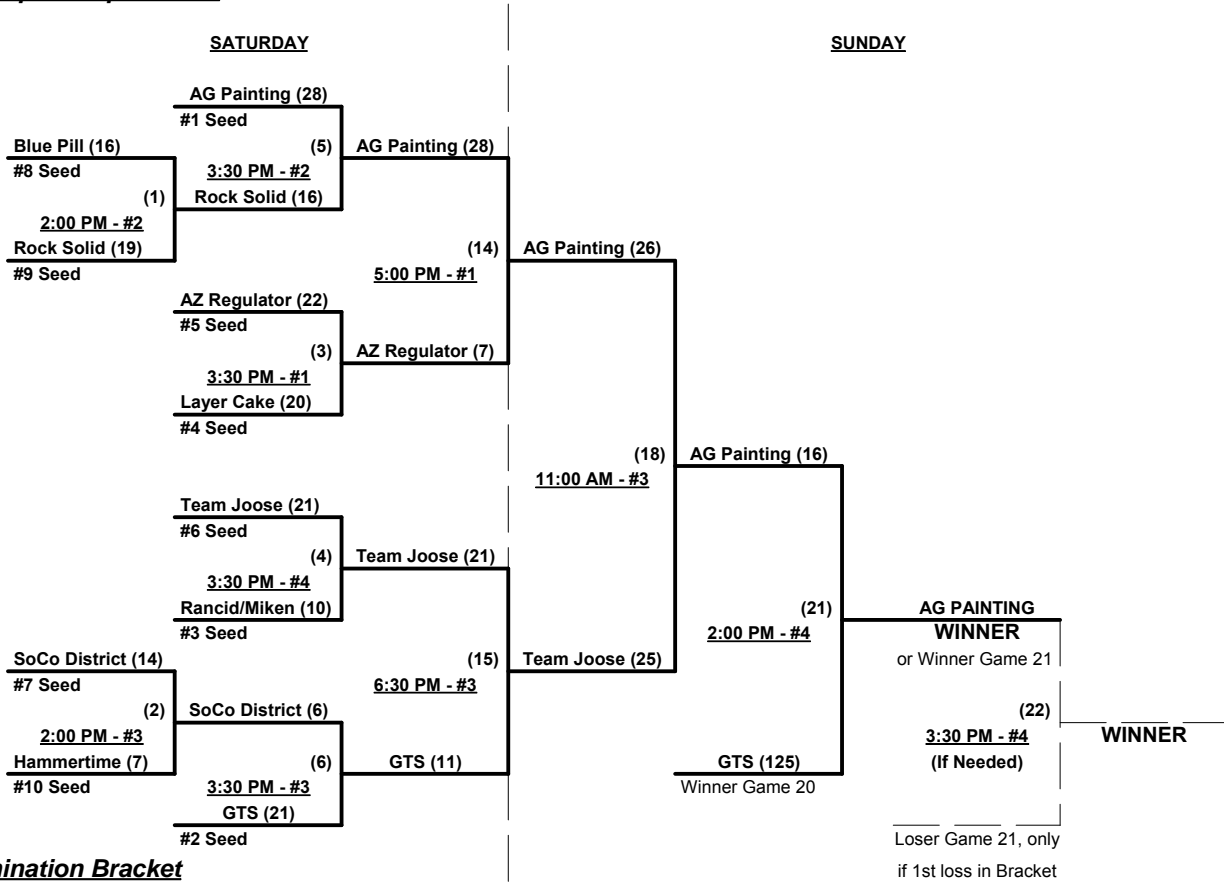

SSUSA's Winter World Championships 2014

Phoenix, Arizona November 15 - 16, 2014

Rev. 11/26/2014

Men's 40-Masters Major Division • 10 Teams

Championship Bracket