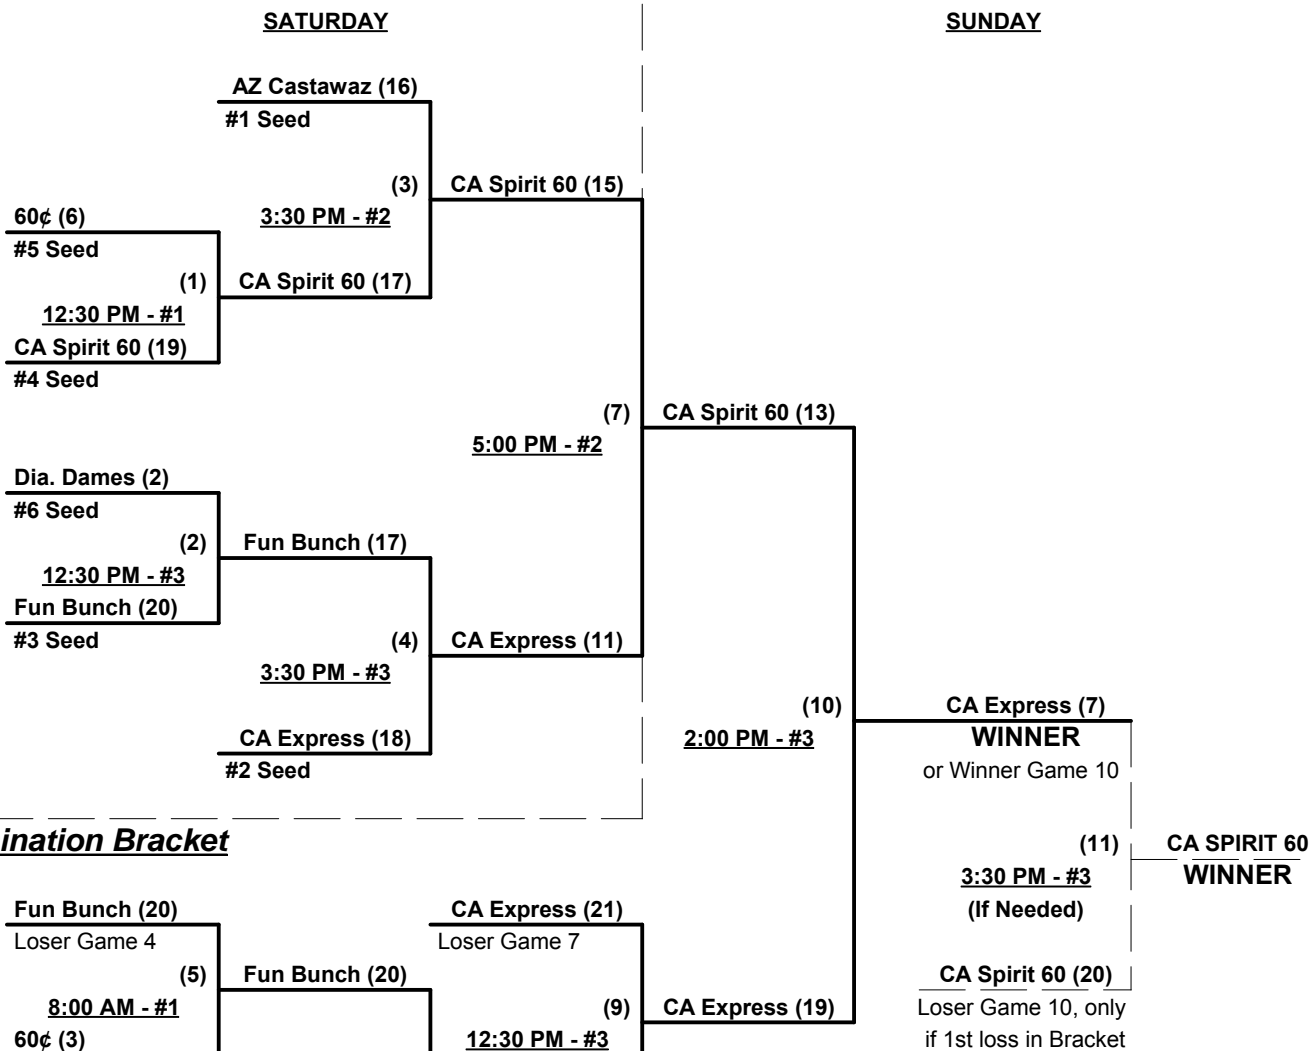

Elimination Game

SSUSA's Winter World Championships 2014

Phoenix, Arizona

November 14 - 16, 2014

Rev. 11/26/2014

Women's 60+ Division • 6 Teams

Championship Bracket

Elimination Bracket