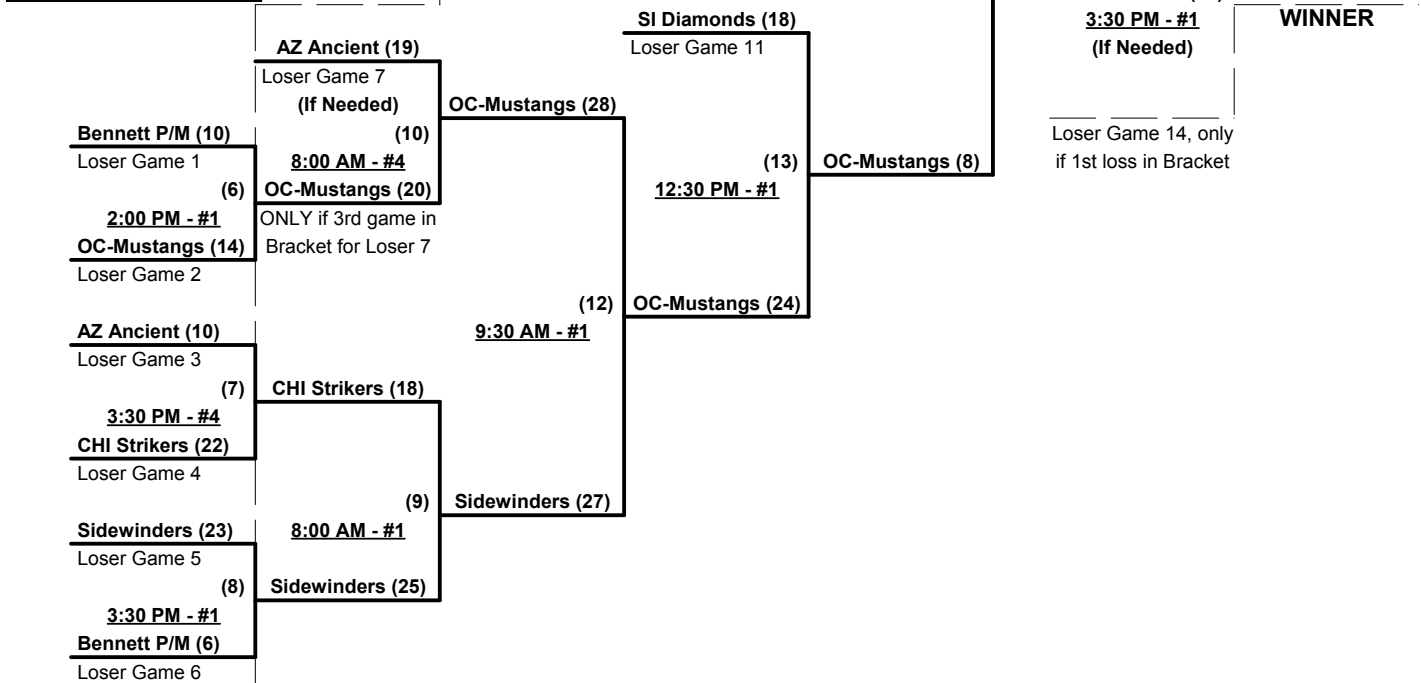

Elimination Bracket