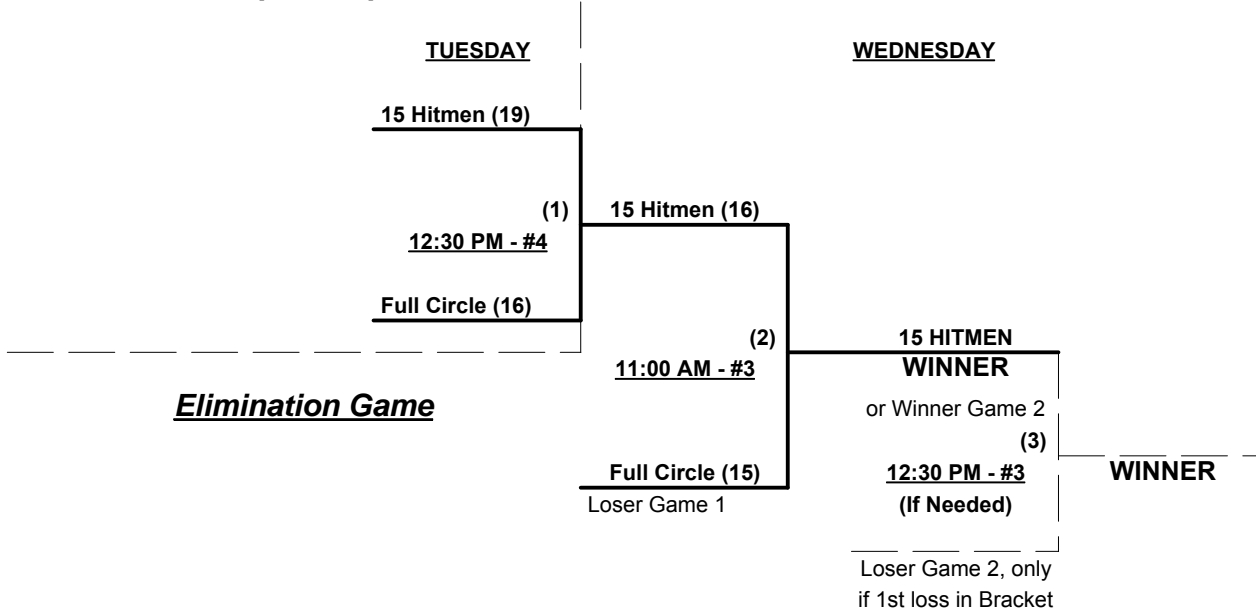

Men's 65+ Major Plus Division • 2 Teams

Championship Bracket

SSUSA's Winter World Championships 2014

Phoenix, Arizona

November 17 - 19, 2014

Rev. 11/26/2014

Men's 65+ Major Division • 5 Teams

Championship Bracket