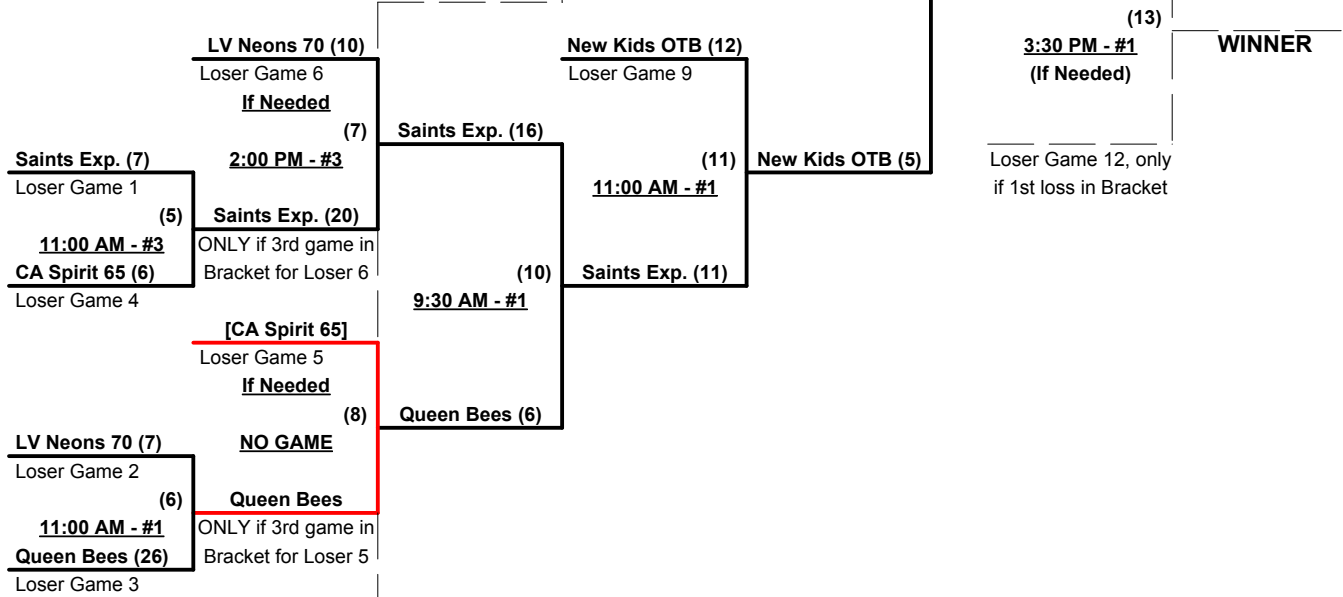

Elimination Bracket