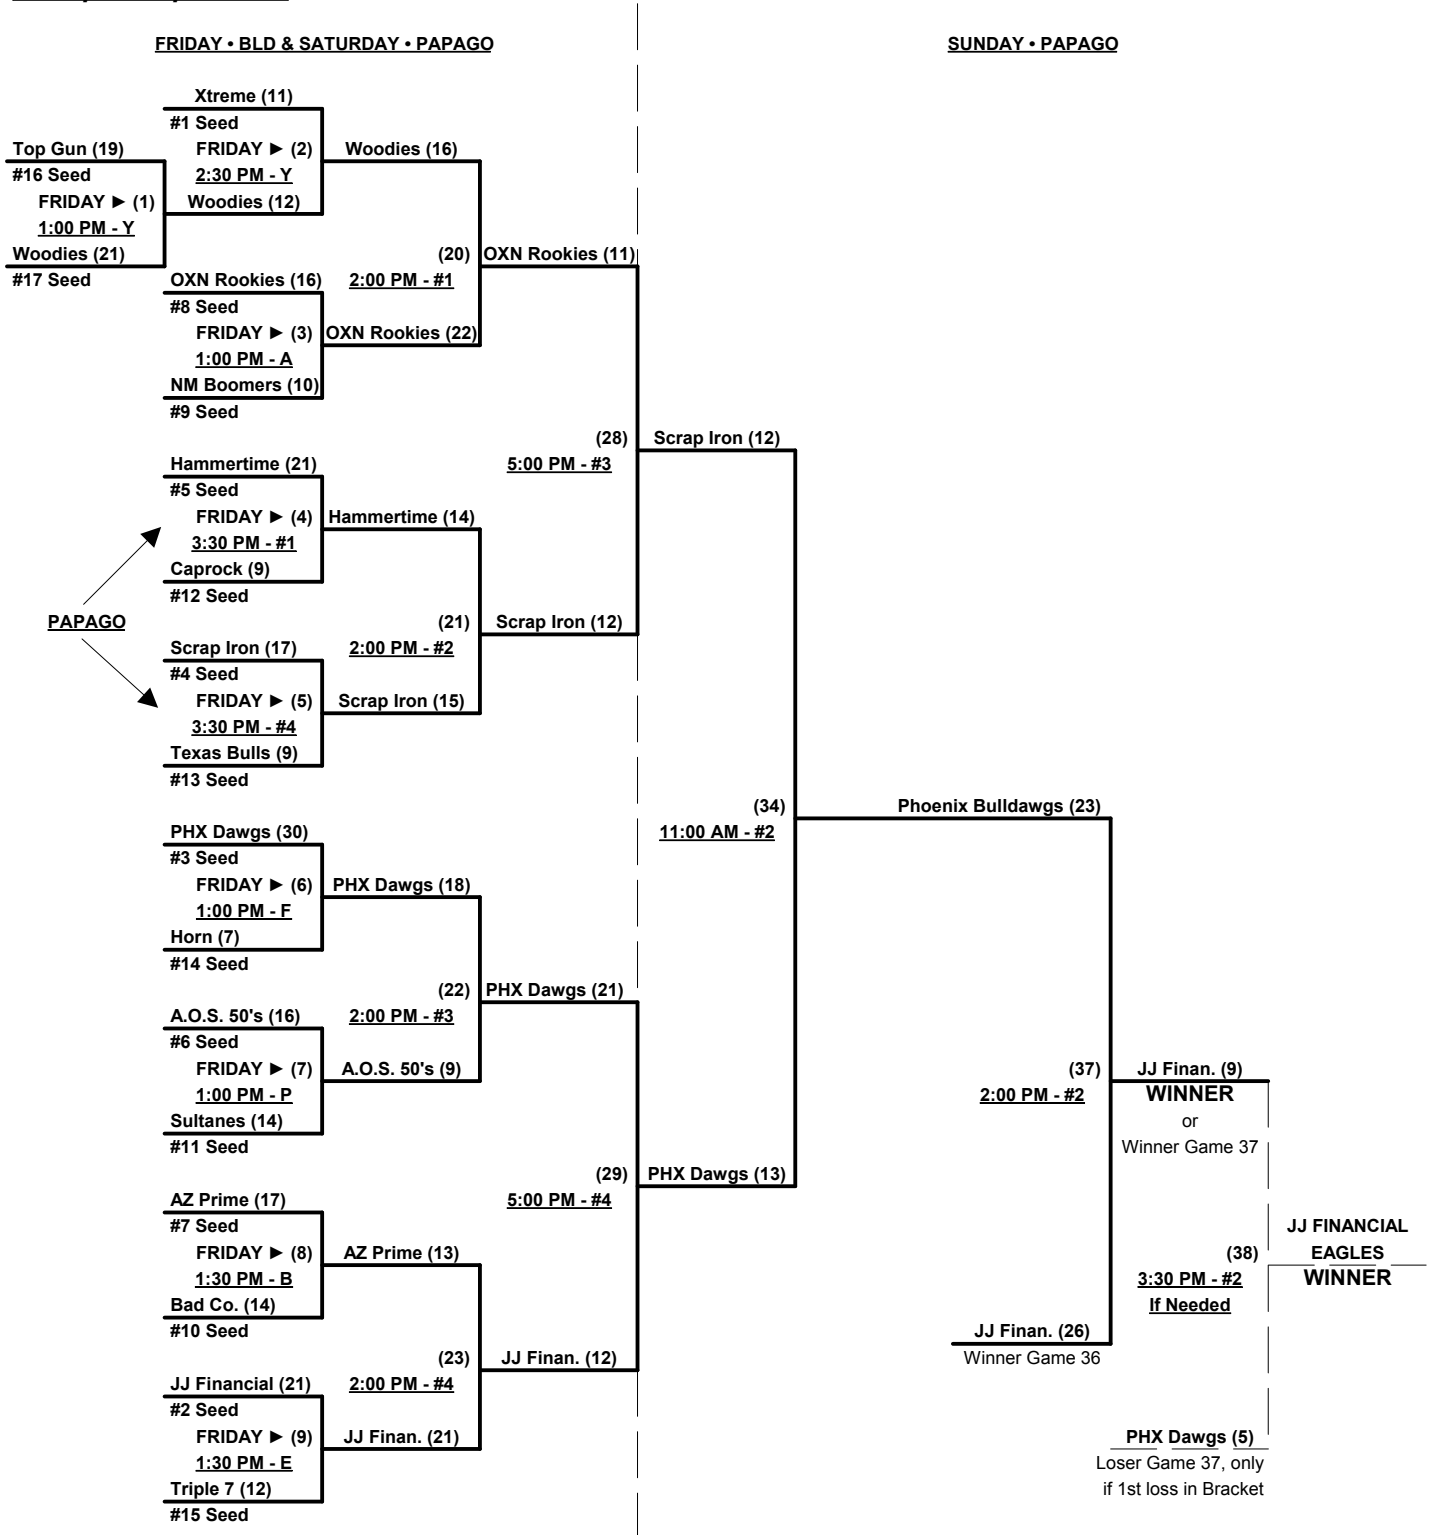

SSUSA's Winter World Championships 2014

Phoenix, Arizona

November 14 - 16, 2014

Rev. 11/26/2014

Men's 50+ AAA Division • 17 Teams

Win	Loss		Win	Loss	
2	0	1	2	0	10
2	0	2	0	2	11
1	1	3	0	2	12
0	2	4	0	2	13
0	2	5	0	2	14
2	0	6	0	2	15
1	1	7	2	0	16
1	1	8	2	0	17
2	0	9			

Friday • November 14, 2014 • Big League Dreams Sports Park • Gilbert

Time	#	Runs	Team Name	Field	#	Runs	Team Name
7:30 AM	6	14	JJ Financial Eagles (MI)	W	11	3	Sultanes (NM)
7:30 AM	8	8	Oxnard Rookies (CA)	B	7	13	New Mexico Boomers
7:30 AM	10	16	S. Iron/Moore Plumb. (CO)	E	12	11	Team SW/Woodies (NM)
8:00 AM	16	22	Tucson Hammertime (AZ)	Y	5	8	Horn Softball (CA)
8:00 AM	2	21	Arizona Prime Time	A	4	17	Caprock Fifty's (TX)
8:00 AM	17	22	Xtreme (AZ)	F	15	7	Triple 7 (NV)
8:00 AM	9	22	Phoenix Bulldawgz (AZ)	P	13	13	Texas Bulls 50's
9:30 AM	14	15	Top Gun 50's (CA)	Y	16	25	Tucson Hammertime (AZ)
9:30 AM	3	5	Bad Company (NM)	A	17	22	Xtreme (AZ)
9:30 AM	15	13	Triple 7 (NV)	F	1	20	Arizona Old School
9:30 AM	13	12	Texas Bulls 50's	P	2	14	Arizona Prime Time
10:30 AM	12	11	Team SW/Woodies (NM)	W	6	30	JJ Financial Eagles (MI)
10:30 AM	7	11	New Mexico Boomers	B	10	19	S. Iron/Moore Plumb. (CO)
10:30 AM	11	11	Sultanes (NM)	E	8	12	Oxnard Rookies (CA)
11:00 AM	4	10	Caprock Fifty's (TX)	Y	3	11	Bad Company (NM)
11:00 AM	5	9	Horn Softball (CA)	A	9	17	Phoenix Bulldawgz (AZ)
11:00 AM	1	18	Arizona Old School	F	14	12	Top Gun 50's (CA)

BIG LEAGUE DREAMS FIELDS = (A)NGEL • (B)OB • (E)BBETS • (F)ENWAY • (P)OLO • (W)RIGLEY • (Y)ANKEE

Seeding for 50-AAA Three-game-guarantee Bracket commencing FRIDAY afternoon - See Bracket for details

Format: Two (2) Game Round Robin to seed 50-AAA Division Three-game-guarantee Bracket

Home Runs - AAA Rule = 3 per team per game, Outs

NOTE SSUSA Official Rulebook §9.5 (Retrieving Home Run Balls) will be strictly enforced.

Time Limits - RR = 65 + open inn. • Bracket = 70 + open inn. • Championship game(s) = 7 innings full

Tie Breakers - Head to head (in full RR only), least runs allowed, run differential, coin toss

Schedule Subject to Change at Discretion of Tournament and Field Directors

SSUSA's Winter World Championships 2014

Phoenix, Arizona

November 14 - 16, 2014

Rev. 11/26/2014

Men's 50+ AAA Division • 17 Teams

Championship Bracket