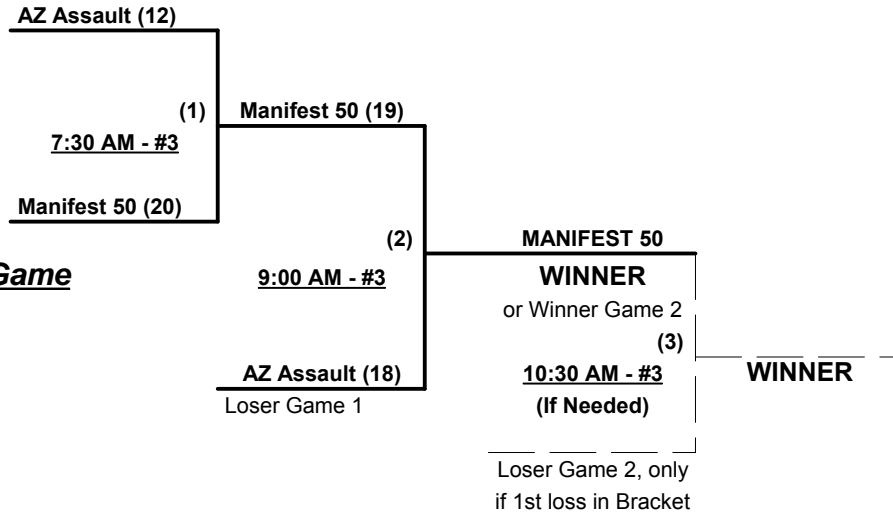

SSUSA's Winter World Championships 2014

Phoenix, Arizona

November 14 - 16, 2014

Rev. 11/26/2014

Men's 50/55+ AA Division • 6 Teams

<u>Win</u>	<u>Loss</u>		<u>50-AA</u>
2	1	1	Arizona Assault
2	1	2	Manifest 50's (TX)

<u>Win</u>	<u>Loss</u>		<u>55-AA</u>
0	3	3	Dallas Spurs 55 (TX)
3	0	4	Pastimers (WA)
0	3	5	Pinnacle Off. Supplies (NF)
2	1	6	Scrap Iron Coyotes 55 (CO)

Friday • November 14, 2014 • Big League Dreams Sports Park • Gilbert

Time	#	Runs	Team Name	Field	#	Runs	Team Name
9:00 AM	3	11	Dallas Spurs 55 (TX)	W	6	13	Scrap Iron Coyotes 55 (CO)
9:00 AM	1	17	Arizona Assault	B	5	8	Pinnacle Off. Supplies (NF)
9:00 AM	2	0	Manifest 50's (TX)	E	4	7	Pastimers (WA)
12:00 PM	5	14	Pinnacle Off. Supplies (NF)	W	2	21	Manifest 50's (TX)
12:00 PM	4	14	Pastimers (WA)	B	3	5	Dallas Spurs 55 (TX)
12:00 PM	6	21	Scrap Iron Coyotes 55 (CO)	E	1	12	Arizona Assault
1:30 PM	4	27	Pastimers (WA)	W	5	2	Pinnacle Off. Supplies (NF)
2:30 PM	2	14	Manifest 50's (TX)	P	6	13	Scrap Iron Coyotes 55 (CO)
3:00 PM	3	13	Dallas Spurs 55 (TX)	W	1	21	Arizona Assault

BIG LEAGUE DREAMS FIELDS = (A)NGEL • (B)OB • (E)BBETS • (F)ENWAY • (P)OLO • (W)RIGLEY • (Y)ANKEE

§ Teams #1-2 GIVE 5-Run OR 11-Defensive-Player equalizer in games vs. Teams #3-6

Seeding for 55-AA Double Elimination Bracket commencing Saturday morning AT PAPAGO • See bracket

Format: Three (3) game Round Robin to seed 55-AA Double Elimination bracket
Teams #1-2 play Best 2 of 3 Series for 50-AA Championship on SATURDAY at ROSE MOFFORD
Teams #3-6 play Double Elimination bracket for 55-AA Championship at PAPAGO
Home Runs - AA = 1 per team per game, Outs
NOTE SSUSA Official Rulebook §9.5 (Retrieving Home Run Balls) will be strictly enforced.
Time Limits - RR = 65 + open inn. • Bracket = 70 + open inn. • Championship game(s) = 7 innings full
Tie Breakers - Head to head (in full RR only), least runs allowed, run differential, coin toss

Schedule Subject to Change at Discretion of Tournament and Field Directors

SSUSA's Winter World Championships 2014
Phoenix, Arizona
November 14 - 16, 2014

Rev. 11/26/2014

Men's 50+ AA Division • 2 Teams

Championship Bracket

SATURDAY • ROSE MOFFORD

Elimination Game