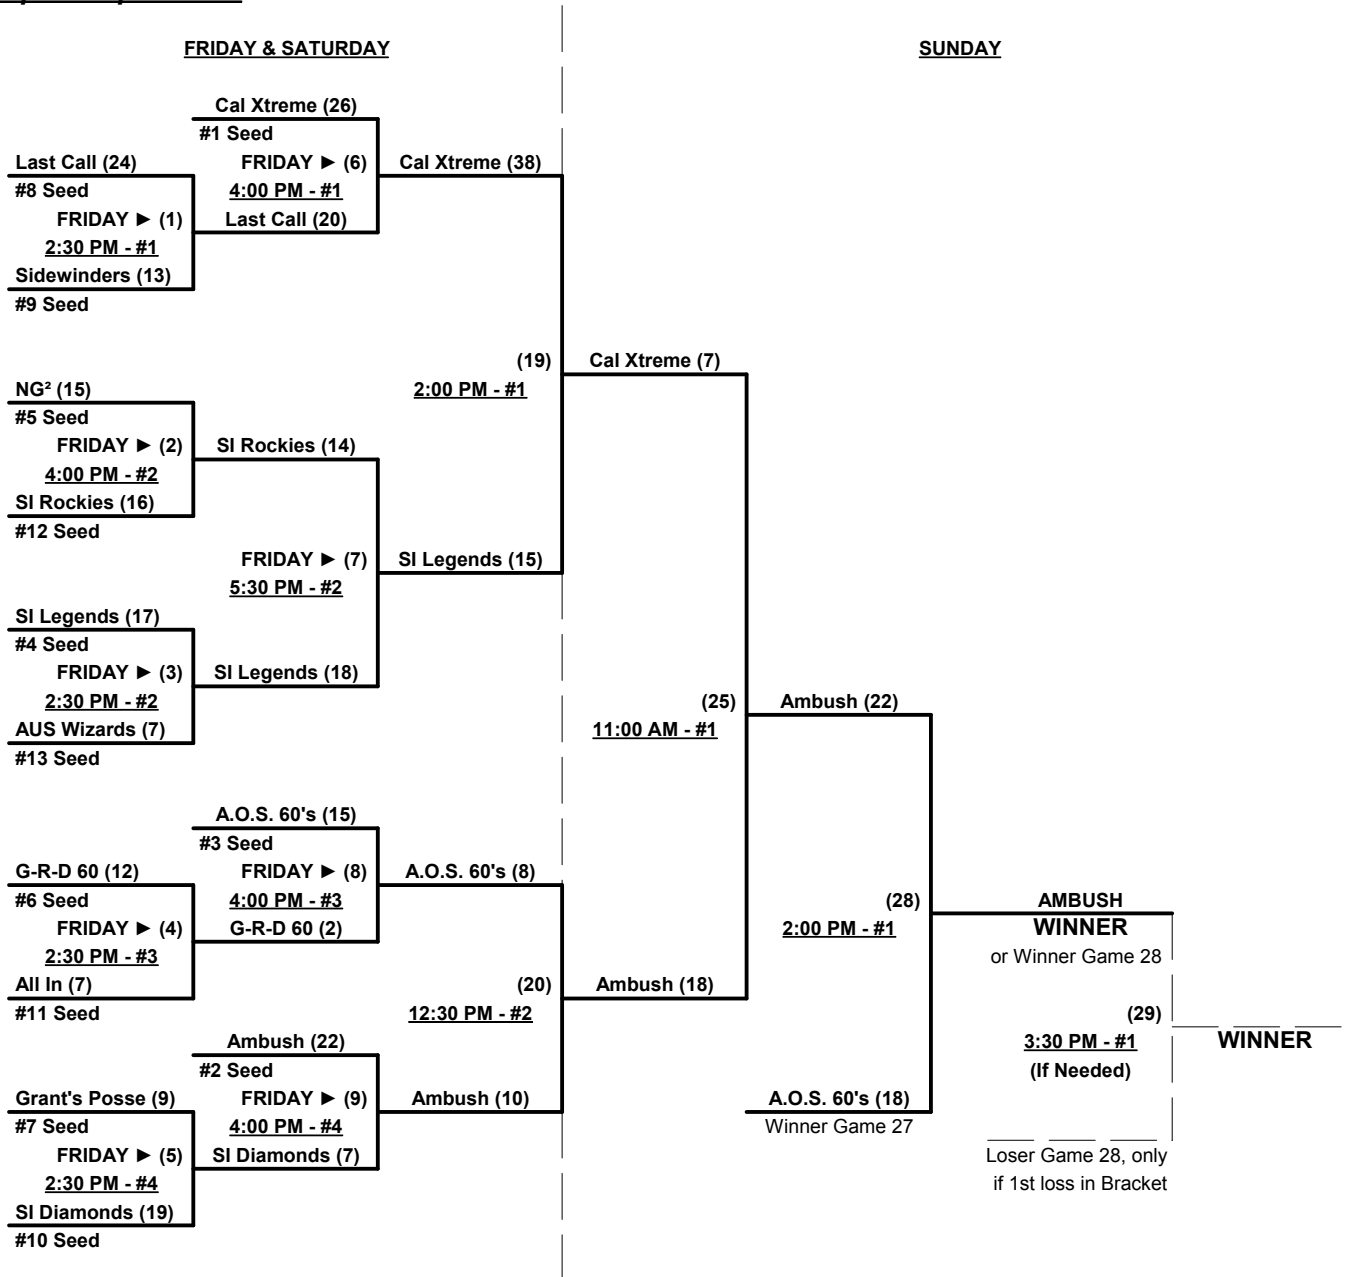

Schedule Subject to Change at Discretion of Tournament and Field Directors

SSUSA's Winter World Championships 2014

Phoenix, Arizona

November 14 - 16, 2014

Rev. 11/26/2014

Men's 60+ AAA Division • 13 Teams

Championship Bracket