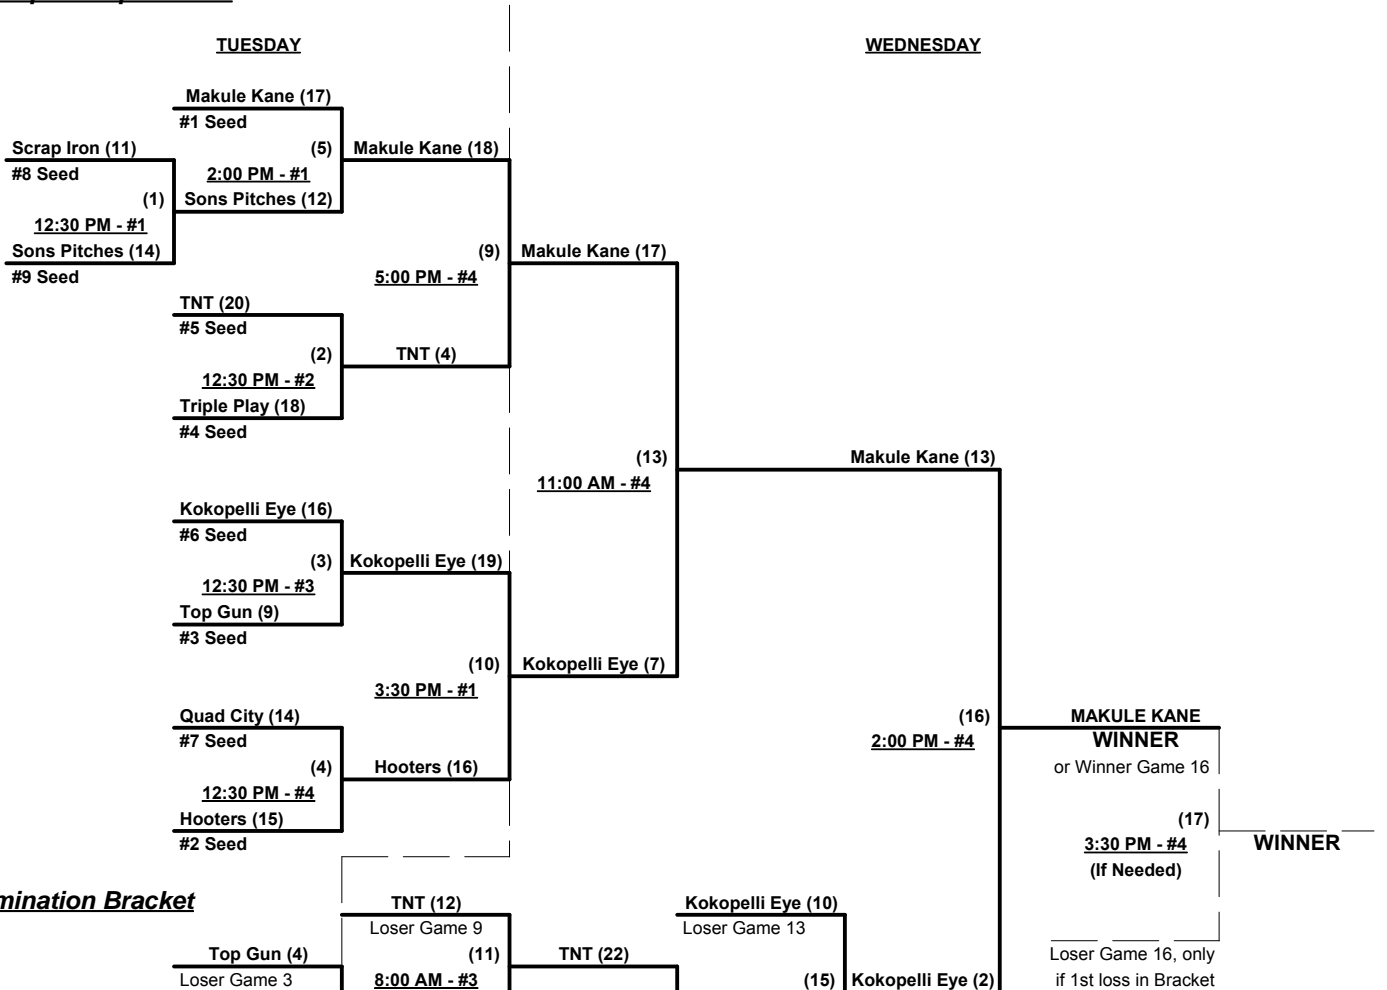

SSUSA's Winter World Championships 2014

Phoenix, Arizona

November 17 - 19, 2014

Rev. 11/26/2014

Men's 70+ AAA Division • 9 Teams

Championship Bracket

Elimination Bracket

SSUSA's Winter World Championships 2014
Phoenix, Arizona
November 17 - 19, 2014