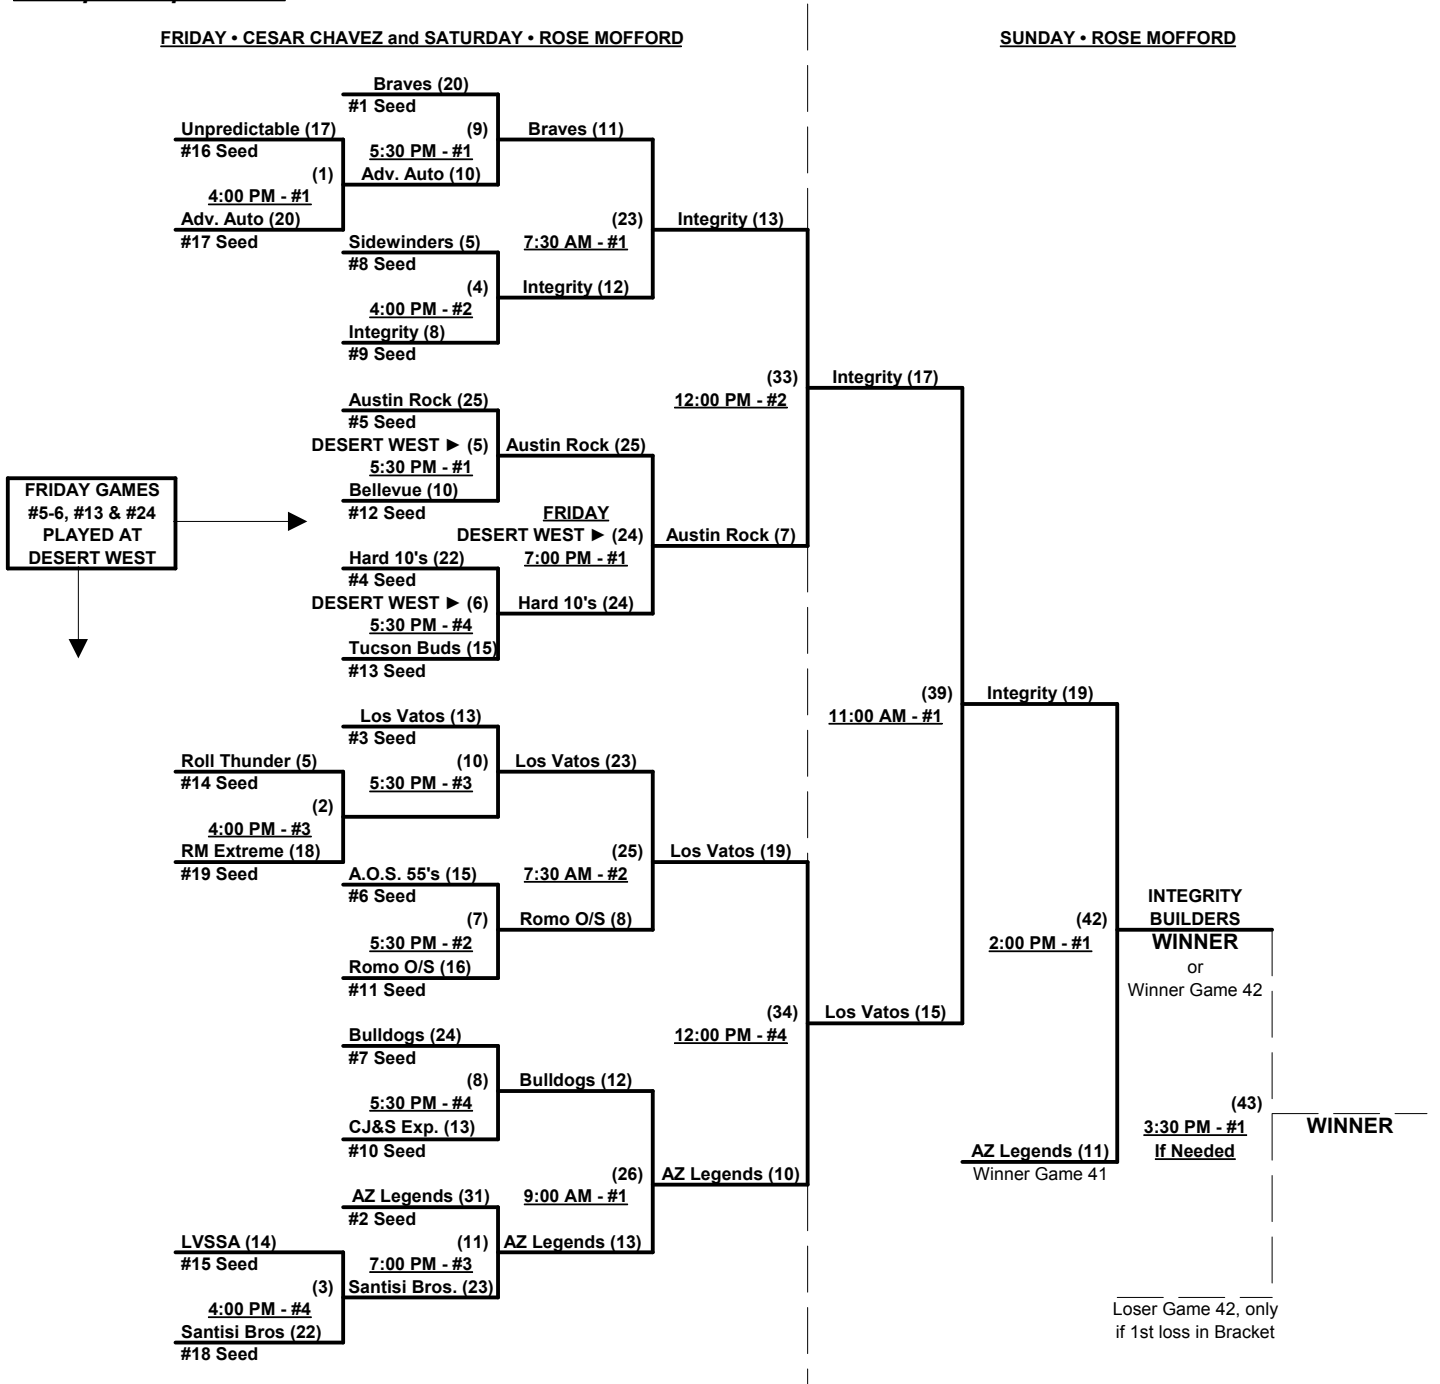

Elimination Bracket

Men's 55+ AAA Division • 19 Teams

FRIDAY • CESAR CHAVEZ and SATURDAY • ROSE MOFFORD

SUNDAY • ROSE MOFFORD

SSUSA's Winter World Championships 2014

Phoenix, Arizona

November 14 - 16, 2014

Rev. 11/26/2014