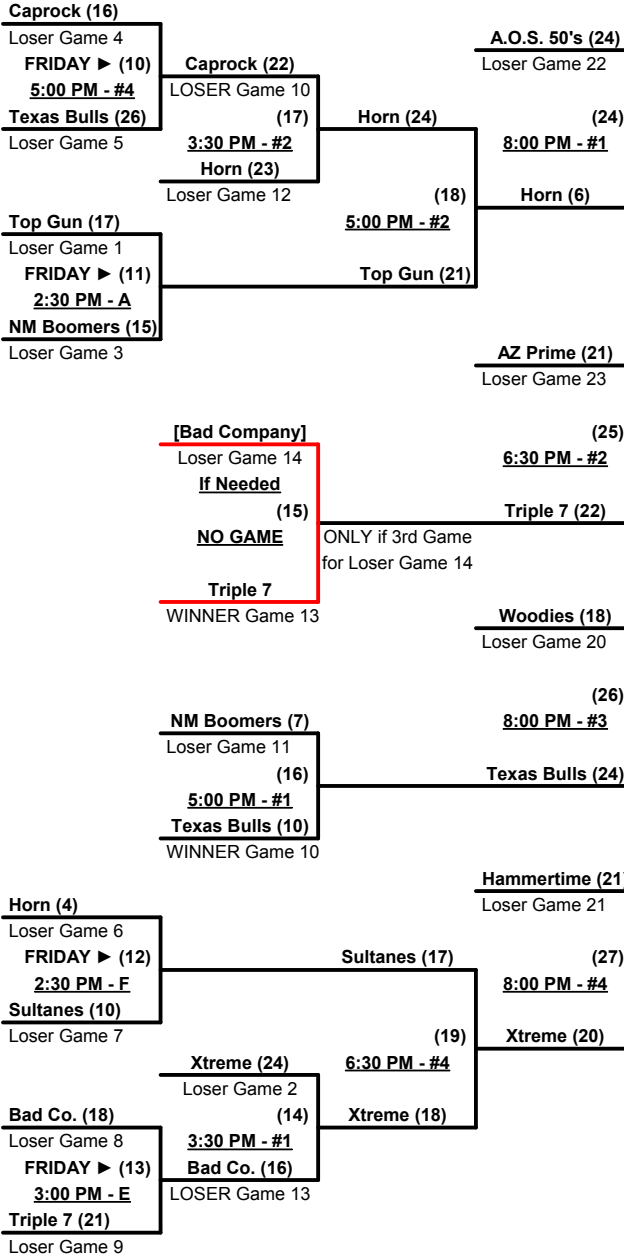

Elimination Bracket

Men's 50+ AAA Division • 17 Teams

FRIDAY (BLD) & SATURDAY (PAPAGO)

SUNDAY

▼ PAPAGO

SSUSA's Winter World Championships 2014

Phoenix, Arizona

November 14 - 16, 2014

Rev. 11/26/2014

Men's 55+ Major Division • 7 Teams

Win	Loss		
2	0	1	Avenue Towing (CA)
0	2	2	Desert Dawgs 55's (CA)
1	1	3	Doubleplay Classic (CA)
0	2	4	Just 4 Fun (AZ)

Win	Loss		
2	0	5	So Cal 55 (CA)
1	1	6	Sonoma Co. Crush 55 (CA)
1	1	7	Top Gun 55's (CA)

Friday • November 14, 2014 • Papago Park Softball Complex • Phoenix

Time	#	Runs	Team Name	Field	#	Runs	Team Name
8:00 AM	3	22	Doubleplay Classic (CA)	1	4	7	Just 4 Fun (AZ)
8:00 AM	7	14	Top Gun 55's (CA)	2	1	16	Avenue Towing (CA)
8:00 AM	5	22	So Cal 55 (CA)	4	6	12	Sonoma Co. Crush 55 (CA)
9:30 AM	4	13	Just 4 Fun (AZ)	1	5	28	So Cal 55 (CA)
9:30 AM	2	8	Desert Dawgs 55's (CA)	2	7	6	Top Gun 55's (CA)
11:00 AM	6	13	Sonoma Co. Crush 55 (CA)	1	3	8	Doubleplay Classic (CA)
11:00 AM	1	18	Avenue Towing (CA)	2	2	0	Desert Dawgs 55's (CA)

Seeding for 55-Major Three-game-guarantee Bracket commencing FRIDAY afternoon • See Bracket

Format: Two (2) game Round Robin to seed 55-Major Three-game-guarantee bracket
Home Runs - Major = 6 per team per game, Outs

NOTE SSUSA Official Rulebook §9.5 (Retrieving Home Run Balls) will be strictly enforced.

Time Limits - RR = 65 + open inn. • Bracket = 70 + open inn. • Championship game(s) = 7 innings full

Tie Breakers - Head to head (in full RR only), least runs allowed, run differential, coin toss

Schedule Subject to Change at Discretion of Tournament and Field Directors