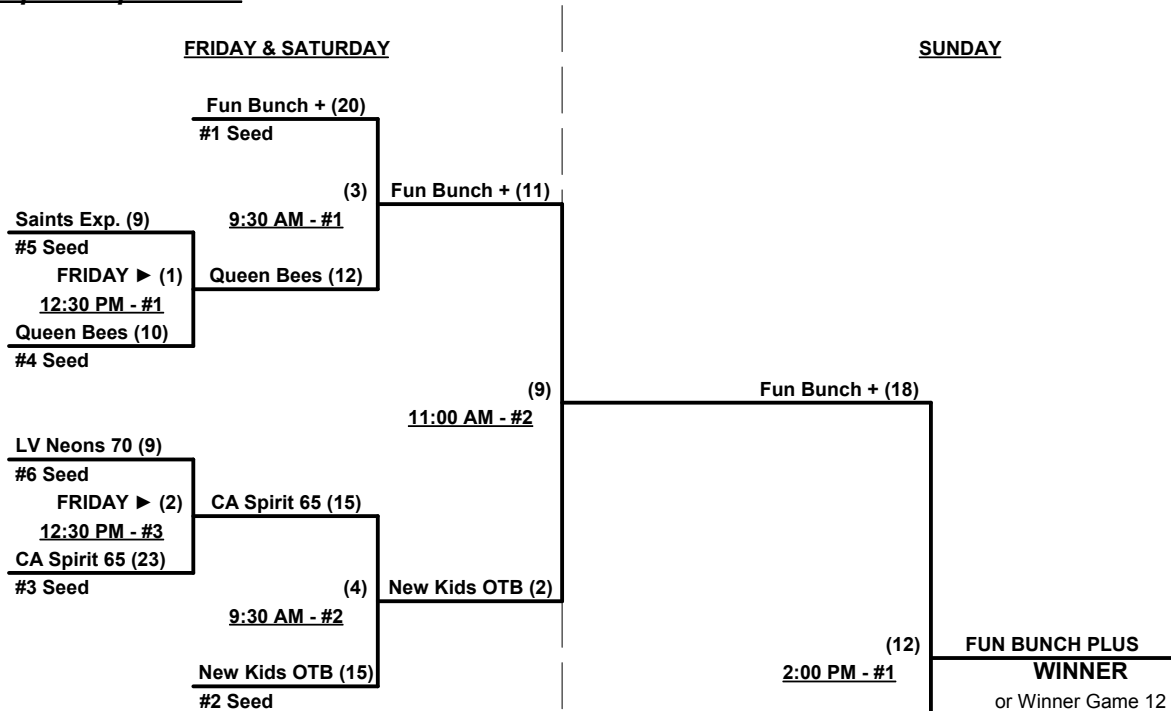

SSUSA's Winter World Championships 2014

Phoenix, Arizona

November 14 - 16, 2014

Rev. 11/26/2014

Women's 65/70+ Division • 6 Teams

Championship Bracket