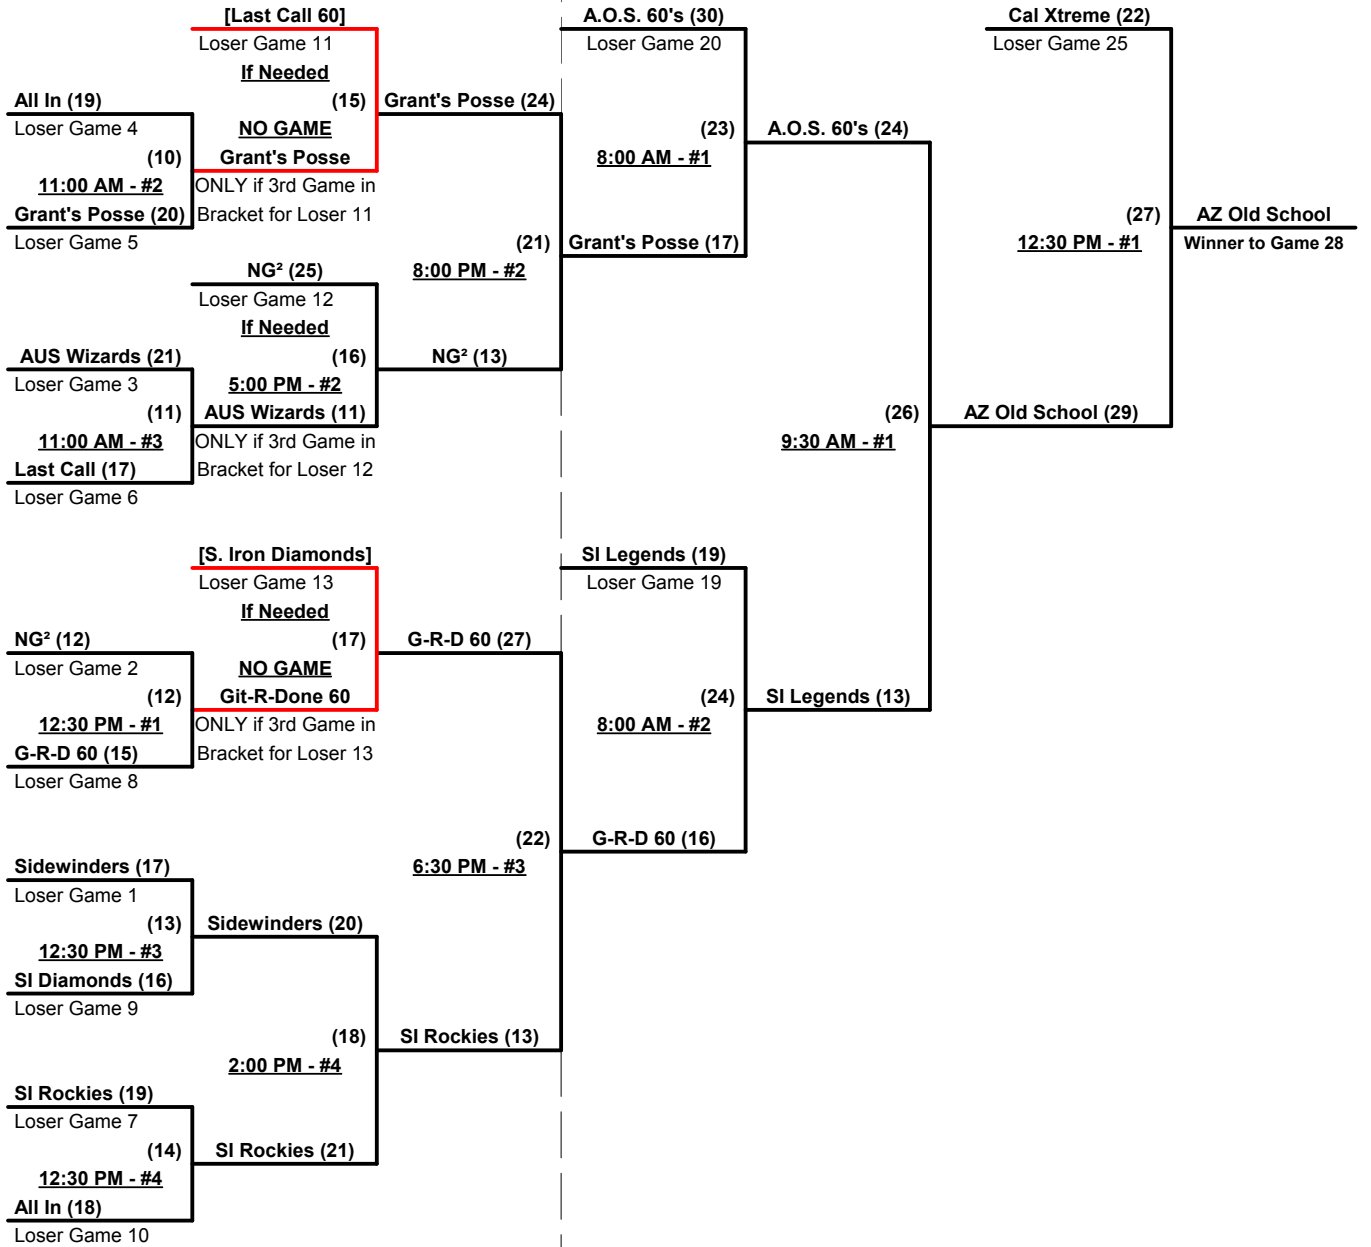

Elimination Bracket

Men's 60+ AAA Division • 13 Teams

FRIDAY & SATURDAY

SUNDAY

SSUSA's Winter World Championships 2014

Phoenix, Arizona

November 14 - 16, 2014

Rev. 11/26/2014

Men's 60+ AA Division • 9 Teams

<u>Win</u>	<u>Loss</u>		<u>Win</u>	<u>Loss</u>	
2	0	1 Chicago Hitmen 60's (IL)	1	1	6 Saints (CA)
1	1	2 Grant County Merchants (NM)	1	1	7 Scrap Iron Freedom (CO)
0	2	3 Los Vatos Viejos 60 (AZ)	1	1	8 Stagecoach Saloon (OR)
2	0	4 Makua Alii (HI)	0	2	9 YMC/Keith Enterprises (ID)
0	2	5 New Mexico Warriors			

Friday • November 14, 2014 • Rose Mofford Softball Complex • Phoenix

Time	#	Runs	Team Name	Field	#	Runs	Team Name
8:00 AM	5	6	New Mexico Warriors	1	4	9	Makua Alii (HI)
8:00 AM	3	13	Los Vatos Viejos 60 (AZ)	2	1	21	Chicago Hitmen 60's (IL)
8:00 AM	7	22	Scrap Iron Freedom (CO)	3	9	14	YMC/Keith Enterprises (ID)
8:00 AM	8	14	Stagecoach Saloon (OR)	4	2	13	Grant County Merchants (NM)
9:30 AM	1	12	Chicago Hitmen 60's (IL)	2	5	7	New Mexico Warriors
9:30 AM	9	7	YMC/Keith Enterprises (ID)	3	6	19	Saints (CA)
9:30 AM	2	17	Grant County Merchants (NM)	4	7	9	Scrap Iron Freedom (CO)
11:00 AM	4	19	Makua Alii (HI)	2	3	17	Los Vatos Viejos 60 (AZ)
11:00 AM	6	11	Saints (CA)	3	8	28	Stagecoach Saloon (OR)

Seeding for 60-AA Double Elimination Bracket commencing FRIDAY afternoon • See bracket for details

Format: Two (2) Game Round Robin to seed 60-AA Division Three-game-guarantee Bracket

Home Runs - AA = 1 per team per game, Outs

NOTE SSUSA Official Rulebook §9.5 (Retrieving Home Run Balls) will be strictly enforced.

Time Limits - RR = 65 + open inn. • Bracket = 70 + open inn. • Championship game(s) = 7 innings full

Tie Breakers - Head to head (in full RR only), least runs allowed, run differential, coin toss

Schedule Subject to Change at Discretion of Tournament and Field Directors