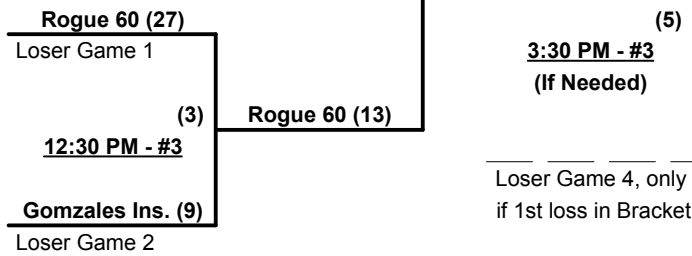

WINNER

Loser Game 4, only
if 1st loss in Bracket