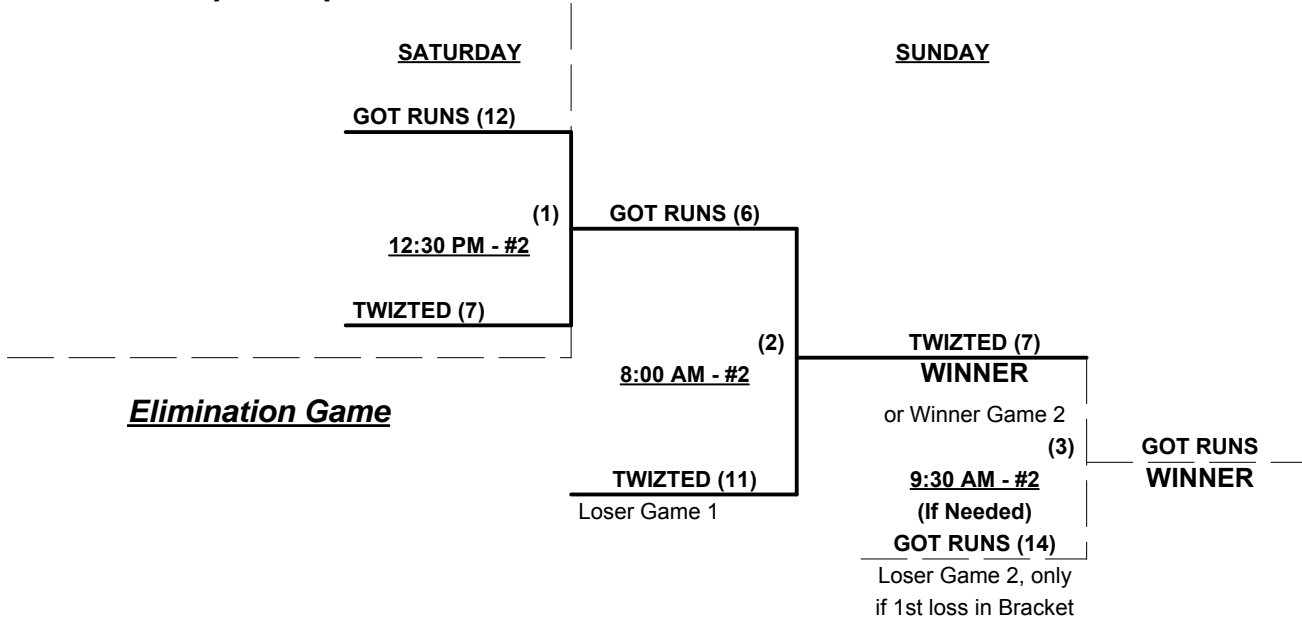

SSUSA's Winter World Championships 2014

Phoenix, Arizona

November 14 - 16, 2014

Rev. 11/26/2014

Women's 55/60+ Division • 8 Teams

Win	Loss		
2	1	1	Got Runs 55 (AZ)
2	1	2	Twizted 55 (AZ)
0	3	3	60 Cents (CA)
3	0	4	Arizona Castawaz

Win	Loss		
2	1	5	CA Express/Timberworks
1	2	6	California Spirit 60
0	3	7	Diamond Dames (NV)
2	1	8	Fun Bunch (CA)

Friday • November 14, 2014 • Mountain Vista Softball Complex • Phoenix

Time	#	Runs	Team Name	Field	#	Runs	Team Name
11:00 AM	8	18	Fun Bunch (CA)	1	5	7	CA Express/Timberworks
11:00 AM	1	8	§ Got Runs 55 (AZ)	2	4	12	Arizona Castawaz
11:00 AM	7	10	Diamond Dames (NV)	3	2	19	§ Twizted 55 (AZ)
12:30 PM	6	10	California Spirit 60	2	1	16	§ Got Runs 55 (AZ)
2:00 PM	5	14	CA Express/Timberworks	1	7	2	Diamond Dames (NV)
2:00 PM	4	21	Arizona Castawaz	2	6	11	California Spirit 60
2:00 PM	2	15	§ Twizted 55 (AZ)	3	3	13	60 Cents (CA)
3:30 PM	3	6	60 Cents (CA)	3	8	9	Fun Bunch (CA)

Saturday • November 15, 2014 • Mountain Vista Softball Complex • Phoenix

Time	#	Runs	Team Name	Field	#	Runs	Team Name
8:00 AM	1	14	§ Got Runs 55 (AZ)	1	8	11	Fun Bunch (CA)
8:00 AM	5	15	CA Express/Timberworks	2	2	2	§ Twizted 55 (AZ)
8:00 AM	3	4	60 Cents (CA)	3	4	24	Arizona Castawaz
9:30 AM	7	3	Diamond Dames (NV)	3	6	21	California Spirit 60

§ Teams #1-2 GIVE 5-Run equalizer in seeding games vs. Teams #3-8

Seeding for Women's 60+ Division Double Elimination bracket commencing Saturday afternoon • See bracket

Format: Three (3) Game Round Robin to seed Women's 60+ Division Double Elimination bracket
Team's #1-2 play Best 2 of 3 Series for Women's 55+ Division Championship
Team's #3-8 play Double Elimination bracket for Women's 60+ Division Championship
Home Runs - Open
NOTE SSUSA Official Rulebook §9.5 (Retrieving Home Run Balls) will be strictly enforced.
Time Limits - RR = 65 + open inn. • Bracket = 70 + open inn. • Championship game(s) = 7 innings full
Tie Breakers - Head to head (in full RR only), least runs allowed, run differential, coin toss

Schedule Subject to Change at Discretion of Tournament and Field Directors

SSUSA's Winter World Championships 2014
Phoenix, Arizona
November 14 - 16, 2014

Rev. 11/26/2014

Women's 55+ Division • 2 Teams

Championship Bracket

Elimination Game