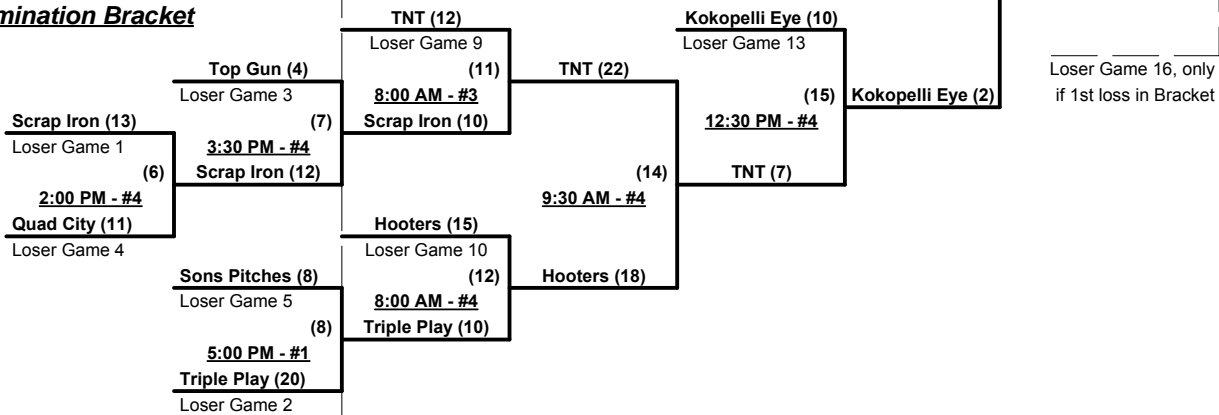

Elimination Bracket