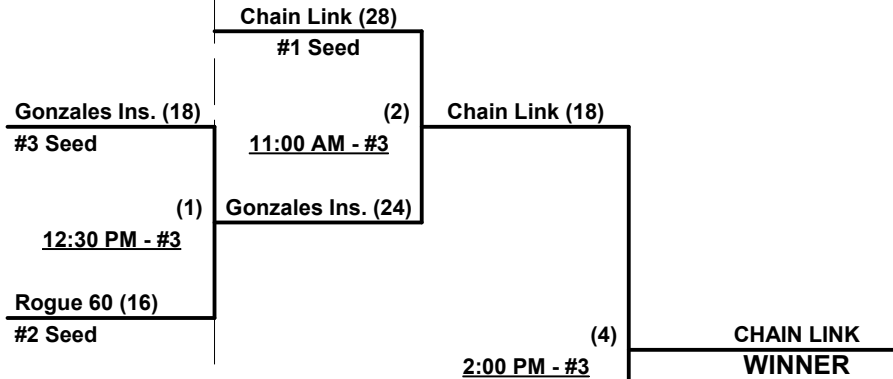

SSUSA's Winter World Championships 2014

Phoenix, Arizona

November 14 - 16, 2014

Rev. 11/26/2014

Men's 60+ Major Plus Division • 3 Teams

Championship Bracket

SATURDAY

SUNDAY