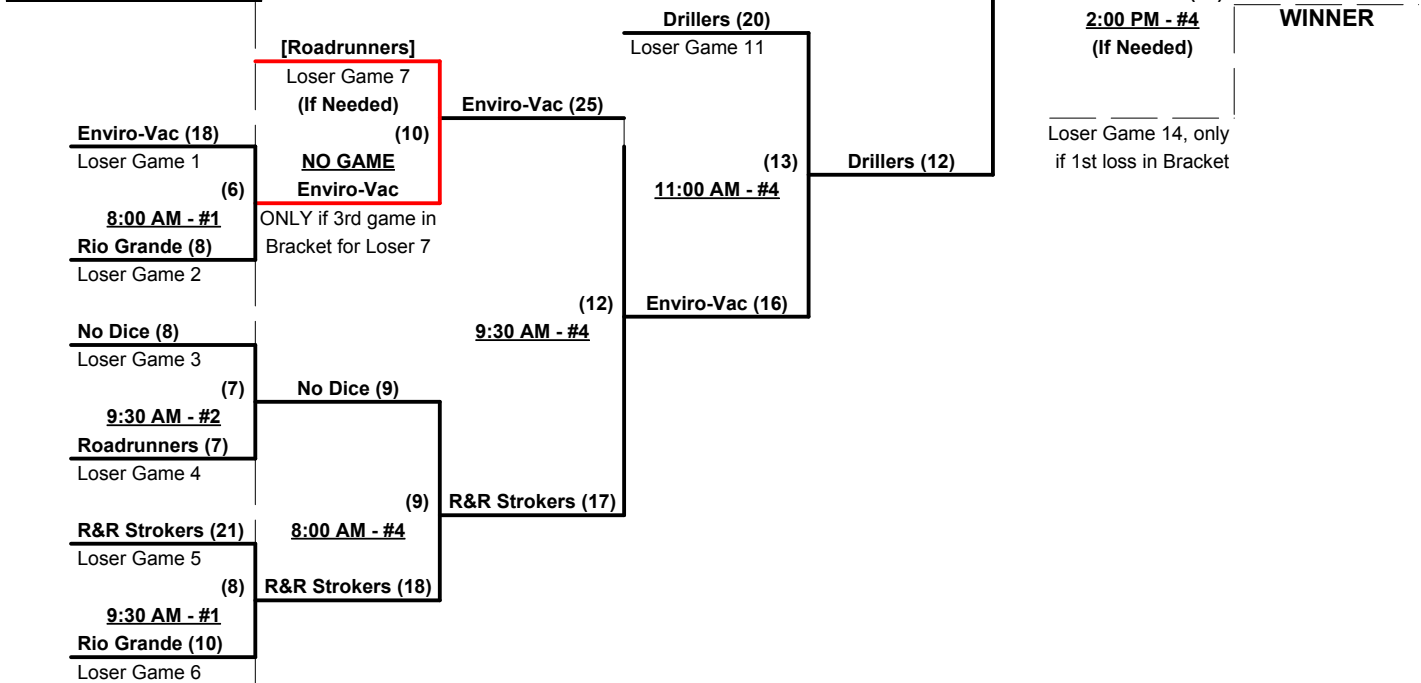

Elimination Bracket