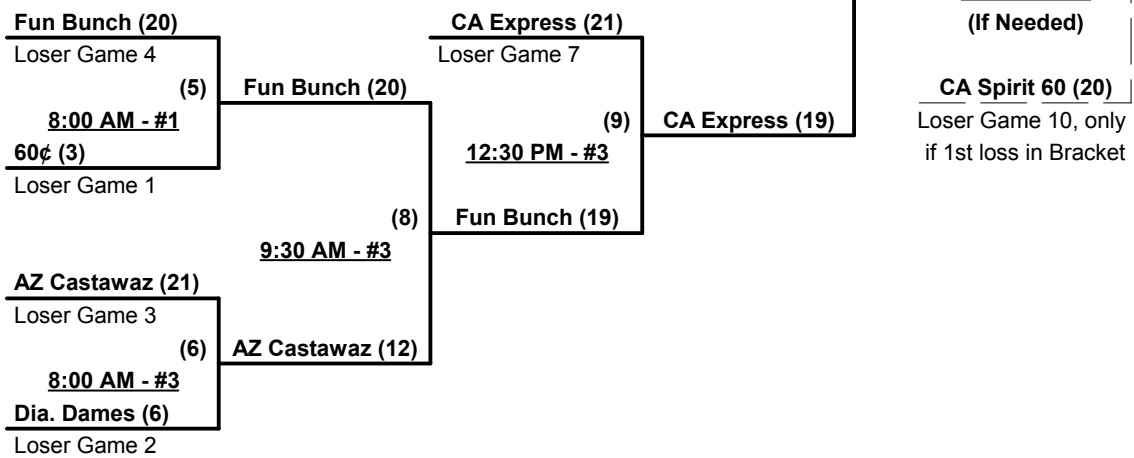

SSUSA's Winter World Championships 2014

Phoenix, Arizona

November 14 - 16, 2014

Rev. 11/26/2014

Women's 60+ Division • 6 Teams

Championship Bracket

Elimination Bracket