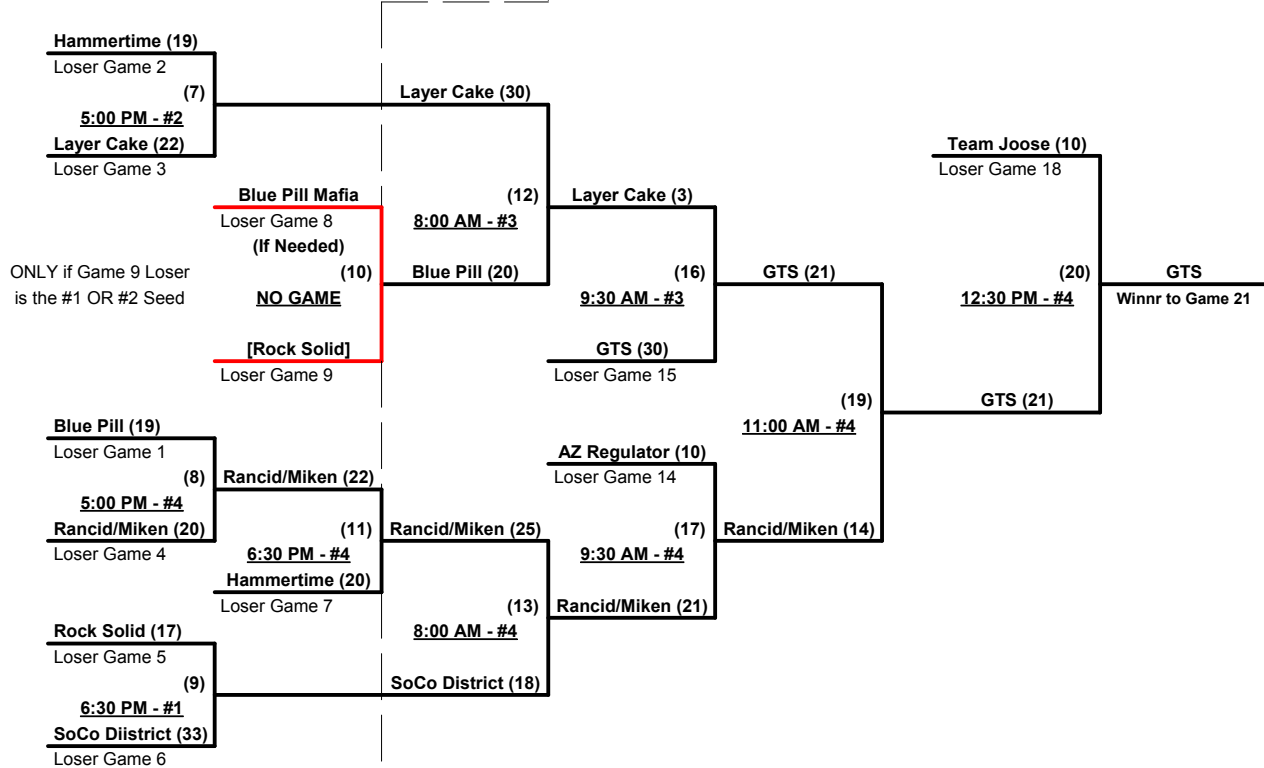

Elimination Bracket