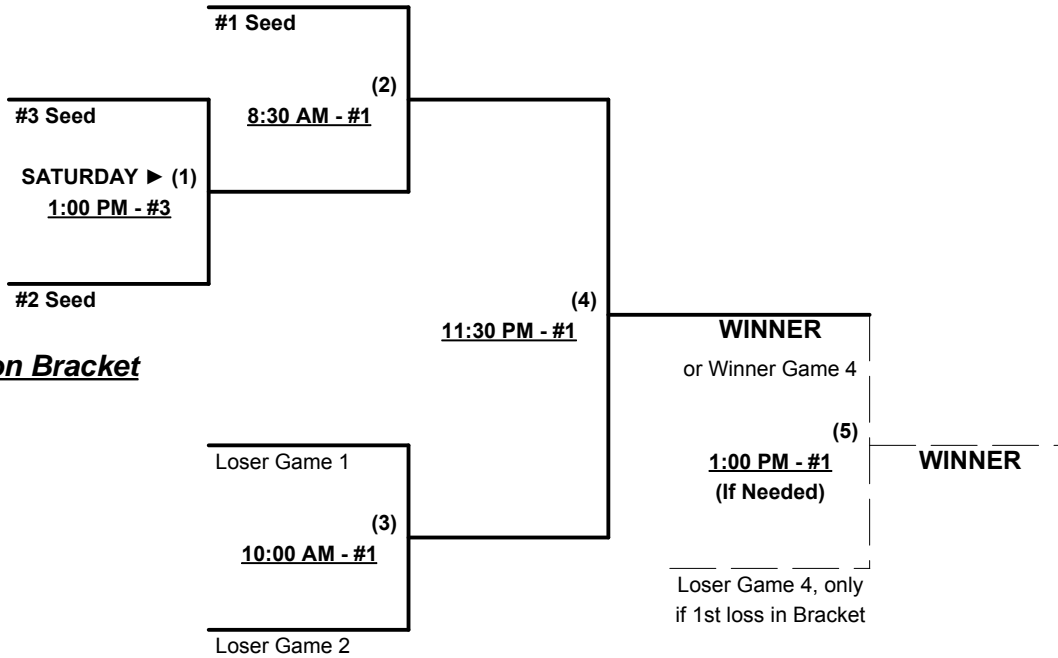

SSUSA's Raleigh National Qualifier 2015
Raleigh, North Carolina
May 23 - 24, 2015

Rev. 05/18/2015

Men's Gold Division - 3 Teams

Championship Bracket