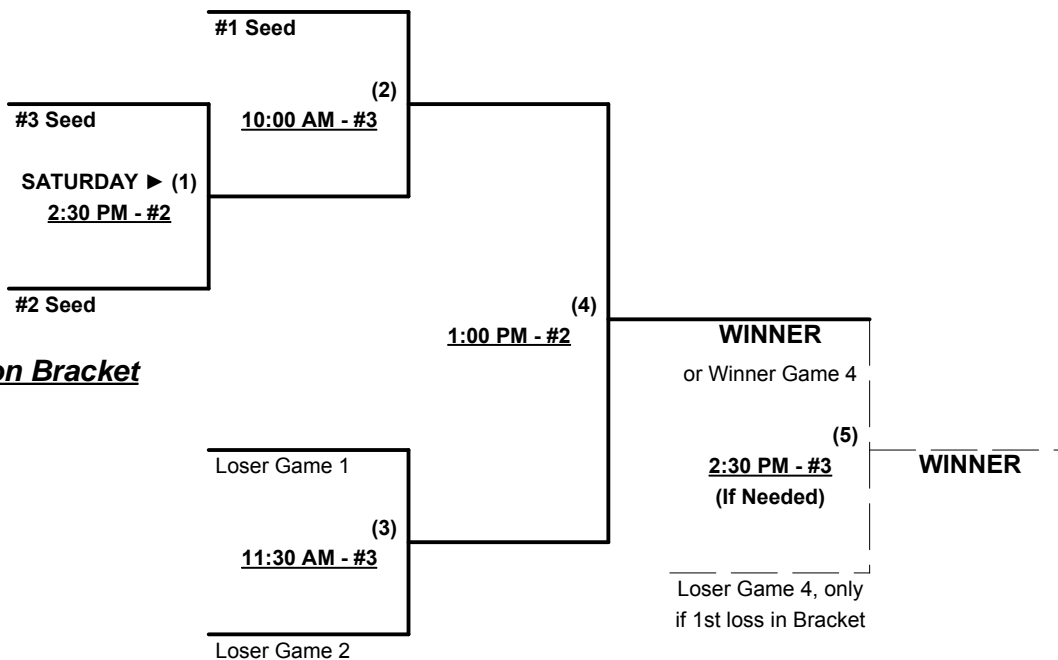

Men's Bronze Division - 3 Teams

Championship Bracket