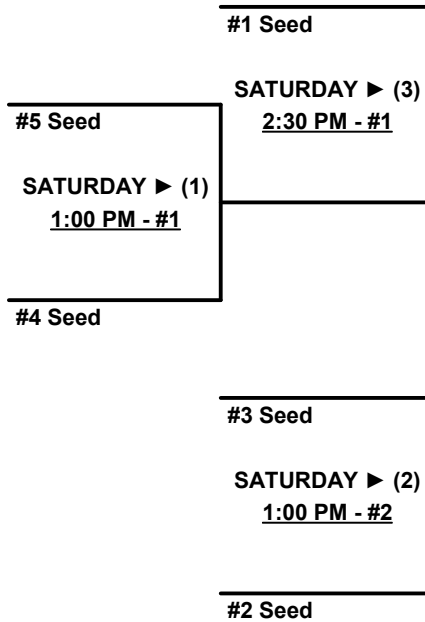

Championship Bracket

Men's Bronze Division - 3 Teams

Championship Bracket

SSUSA's Raleigh National Qualifier 2015
Raleigh, North Carolina
May 23 - 24, 2015

Rev. 05/18/2015

Men's Silver Division - 5 Teams

Championship Bracket

SATURDAY

SUNDAY

Elimination Bracket