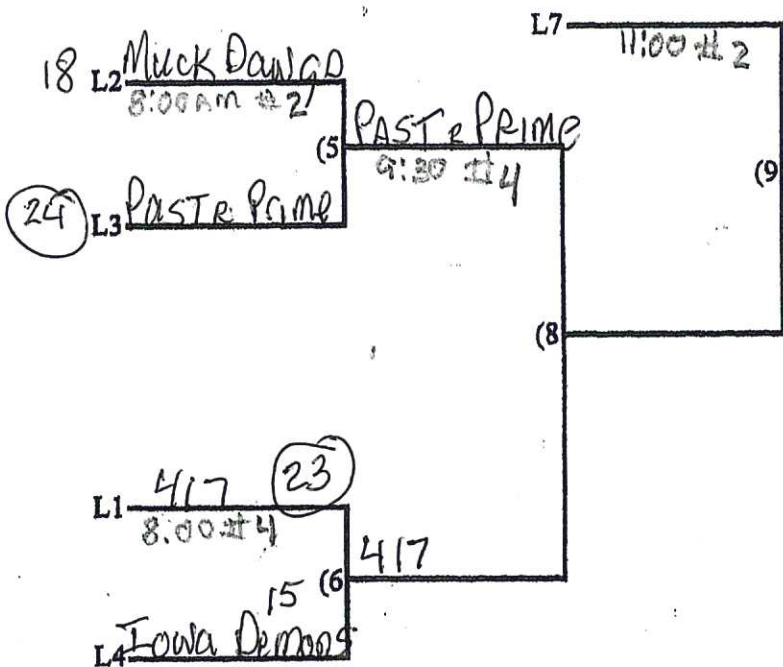

L10 If First Loss

PrintYour
PRINTABLE TOURNAMENT BRACKETS AND OFFICE POOLS