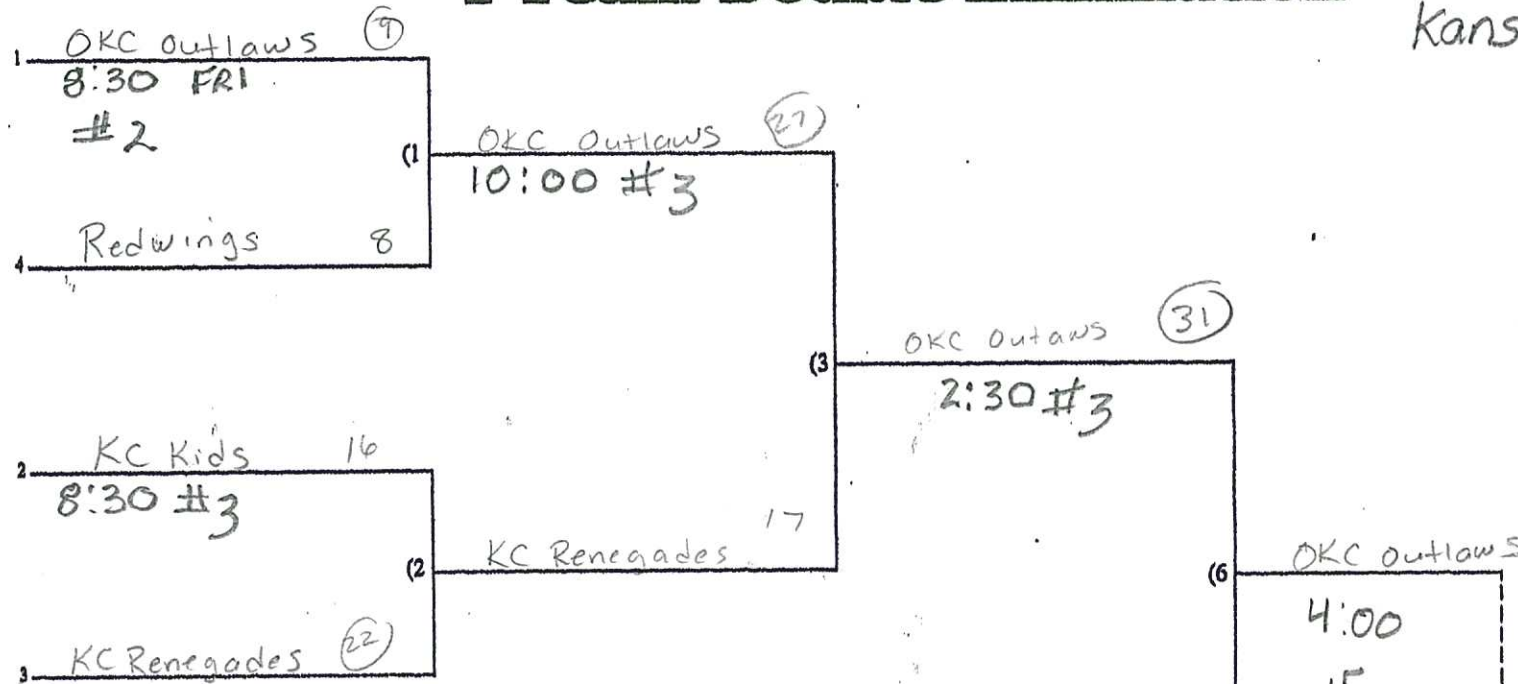

Winner's Bracket

4 Team Double Elimination

TOM / 70AAA / 65 AA
Kansas City Classic