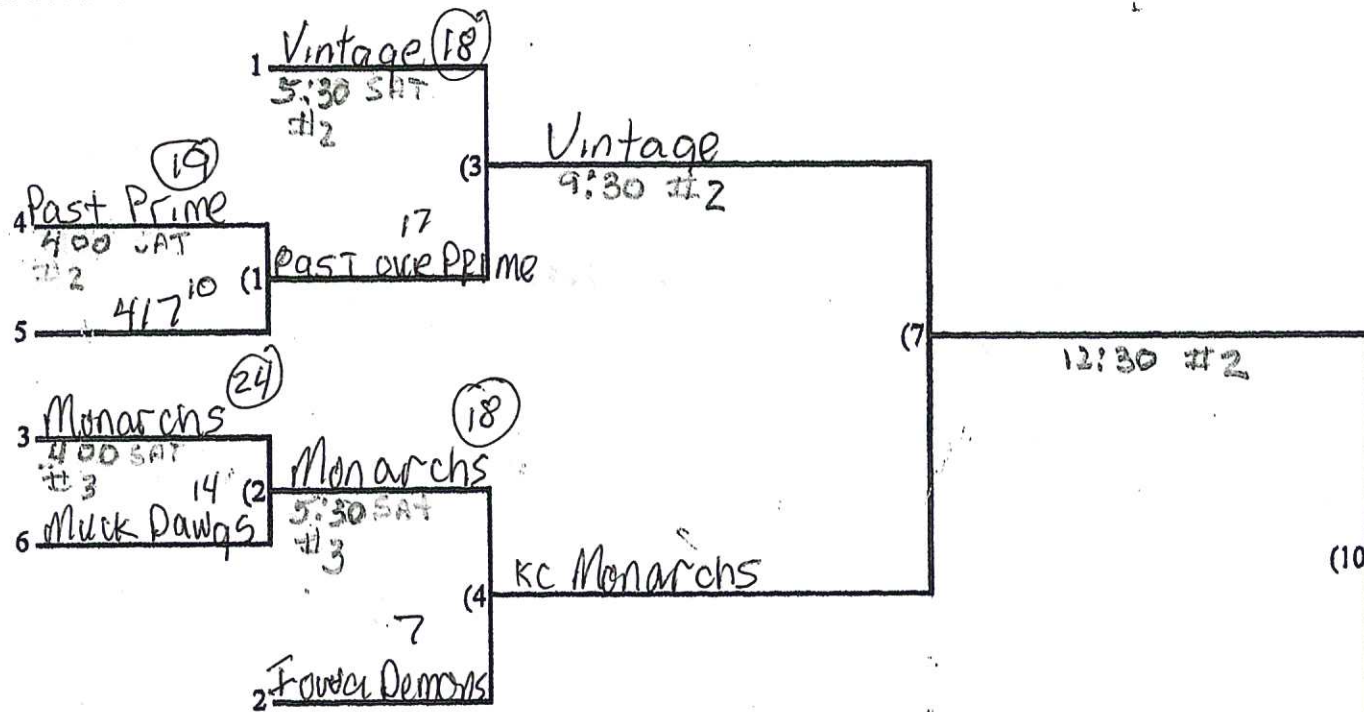

6 Team Double Elimination

50AAA
KANSAS CITY CLASSIC

Winner's Bracket

Loser's Bracket