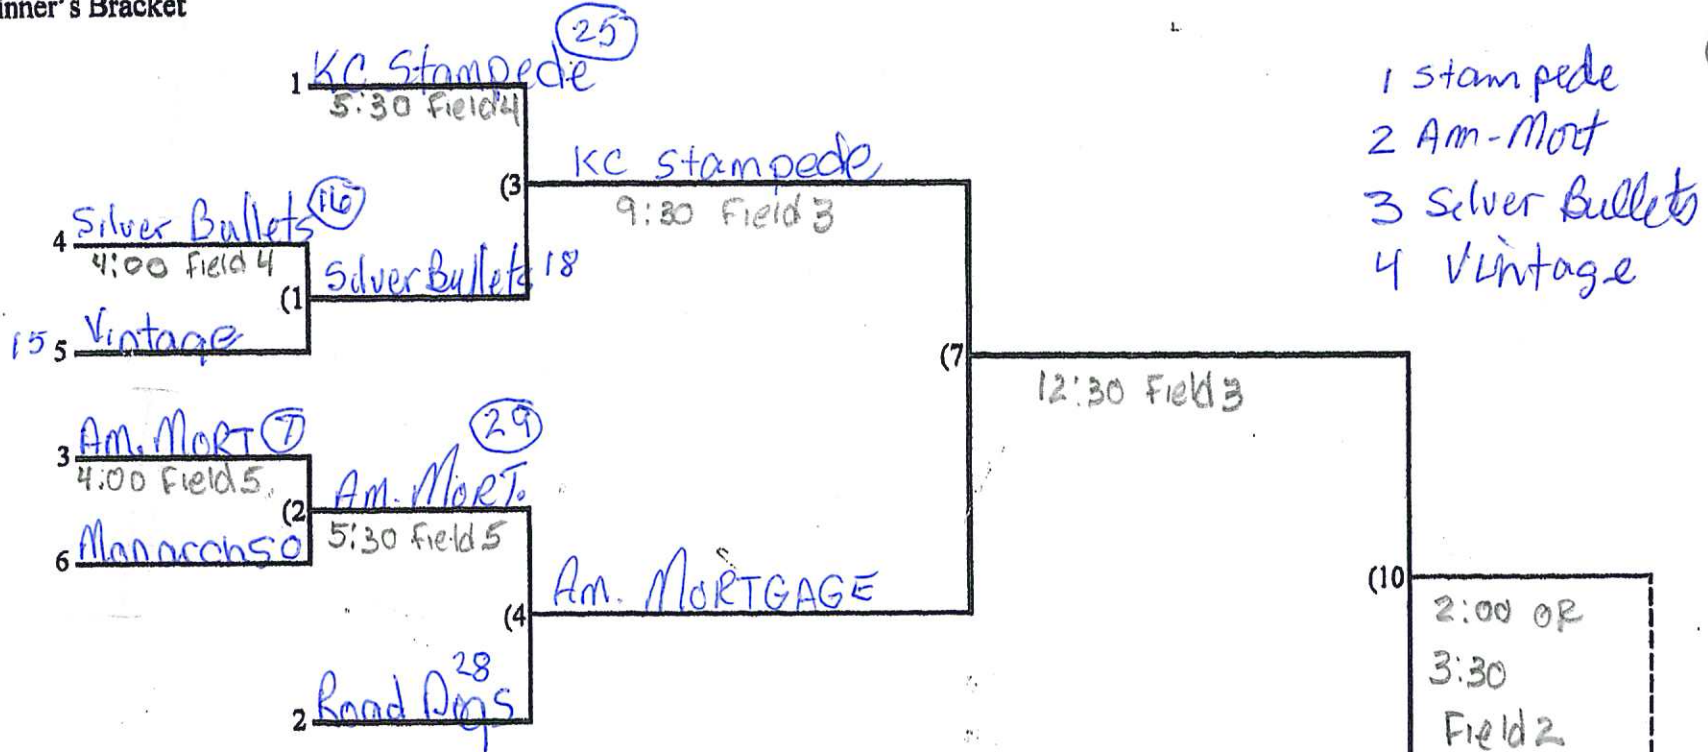

6 Team Double Elimination

55M IAAA Kansas City
CLASSIC

Winner's Bracket