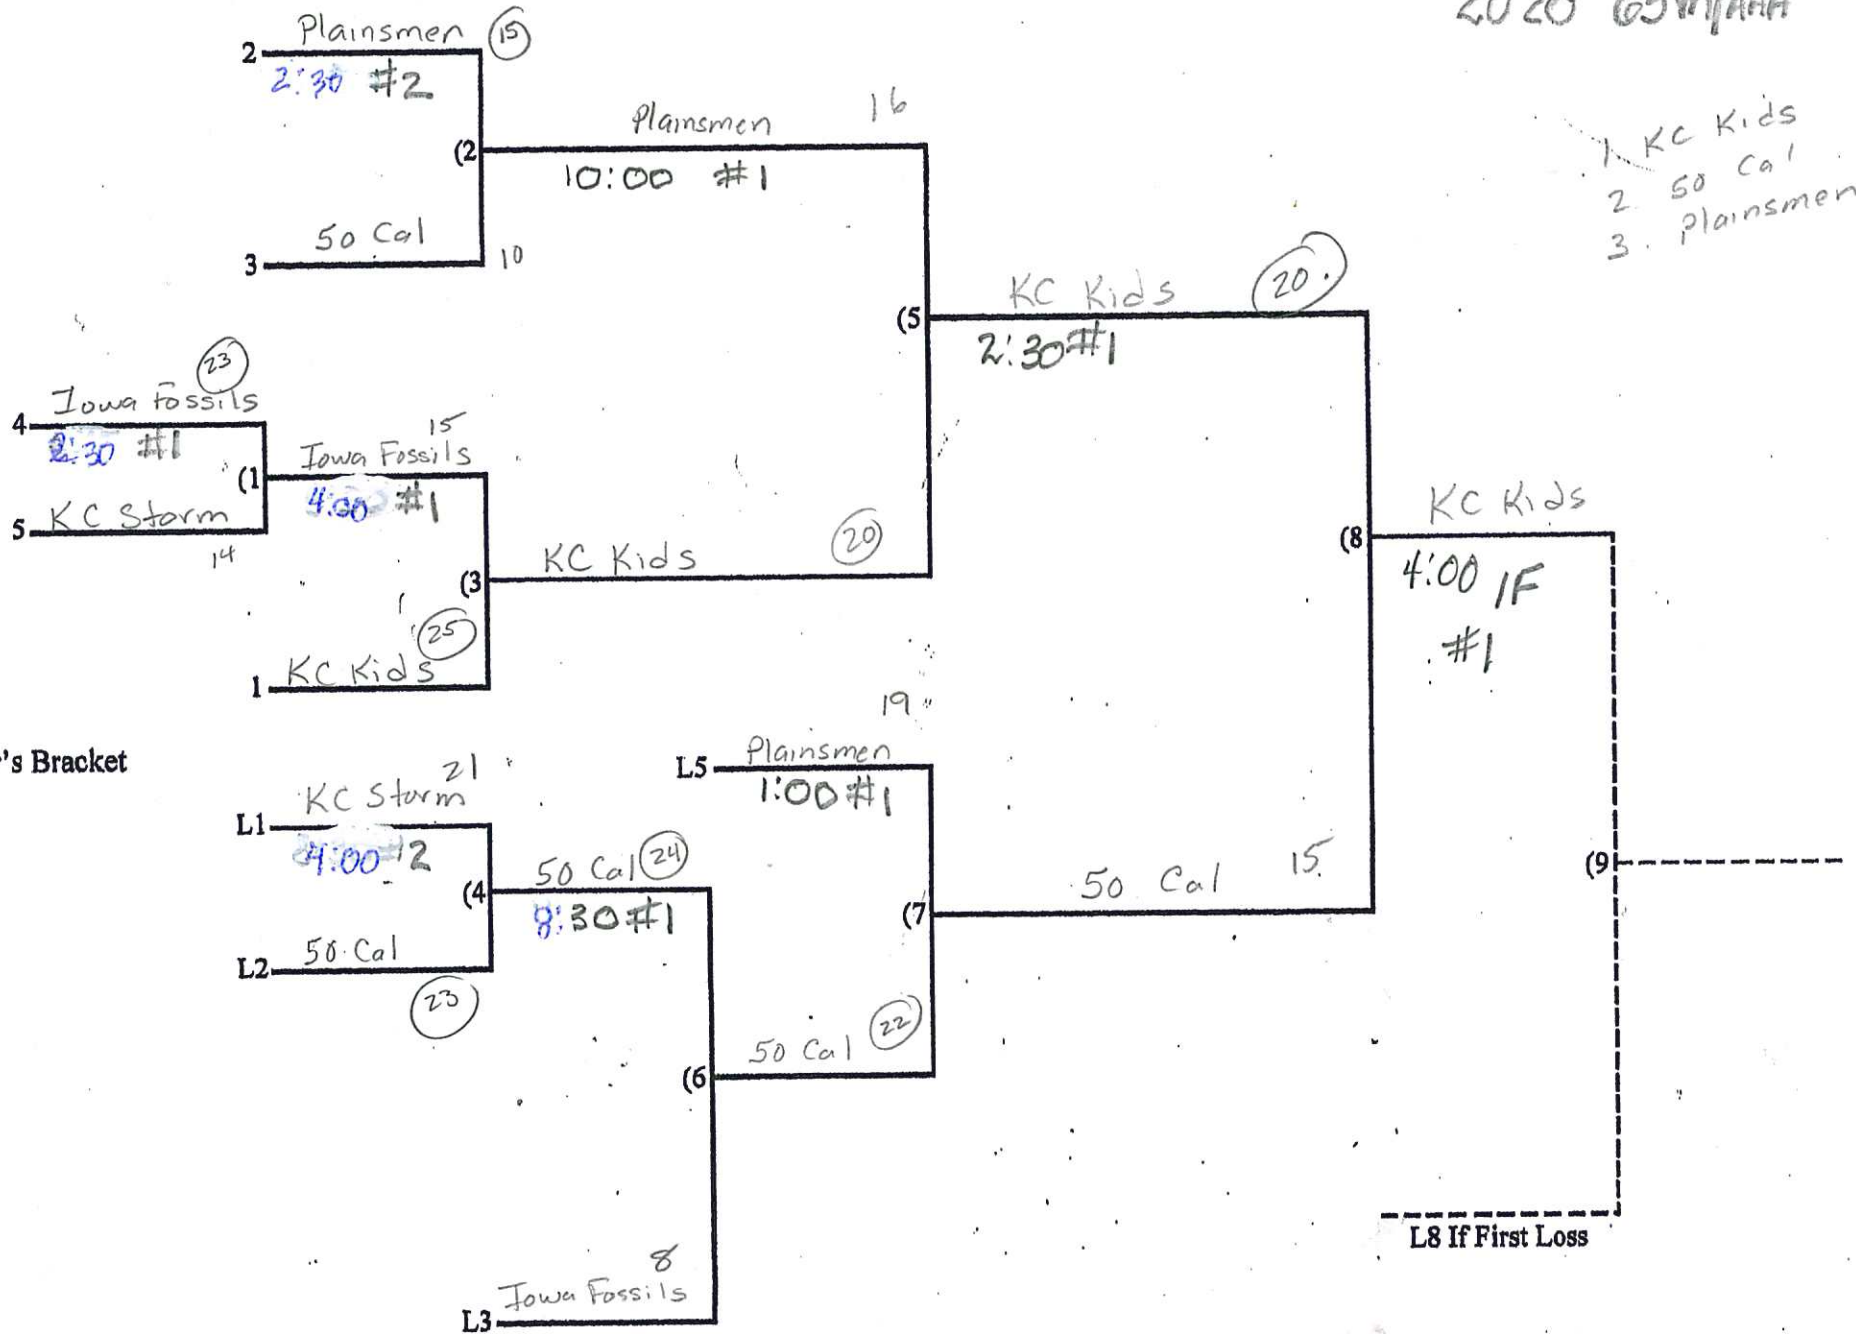

Kansas City Classic

Hartman Park in Lee's Summit

	W	L	RS	RA	
^{1st seed} 1 KC Kids Major	11		17, 22	14, 16	+3 +6
2 Iowa Fossils AAA	1	1	20, 14	17, 22 (39)	+3 -6
3 KC Storm AAA		11	17, 10 (27)	20, 20	-3 -6
4 Plainsmen AAA	1	1	20, 20	10, 21 (31)	+6 -6
5 50 Caliber AAA	1	1	14, 21	17, 20 (37)	-3 +1
6					
7					

GAME	DATE	TIME	score	TEAMS	score	field
1	Thurs	8:30	20	4 vs 5 P	21	1
2	Thurs	8:30	20	2 vs 3 P	17	2
3	Thurs	10:00	17	1 vs 5 P	14	1
4	Thurs	10:00	10	3 vs 4 P	20	2
5	Thurs	11:30	22	1 vs 2 P	16	1
6	Thurs	2:30		Game 1		1
7	Thurs	2:30		Game 2		2
8	Thurs	4:00		Game 3		1
9	Thurs	4:00		Game 4		2
10	Fri	8:30		Game 6		1
11	Fri	10:00		Game 5		1
12	Fri	1:00		Game 7		1
13	Fri	2:30		Game 8		1
14	Fri	4:00		IF GAME		1

- pool play to double elimination double elimination schedule will be available at the complex
- SSUSA rules apply including equalizer rule
- Time limit is 65 minutes then open inning
- 6Balls are provided by host after that you must supply your own SSUSA approved ball. We may have a few to sell as this virus has made them hard to get
- X + exhibition P + Pool game
- Tie breakers utilized: head to head, runs allowed, runs scored, .run differential of + or- 6 per game
- 65AA PLAY AGAINST 70M AND 70AAA.

5 Team Double Elimination

KANSAS CITY CLASSIC
2020 65M/AAA

Winner's Bracket