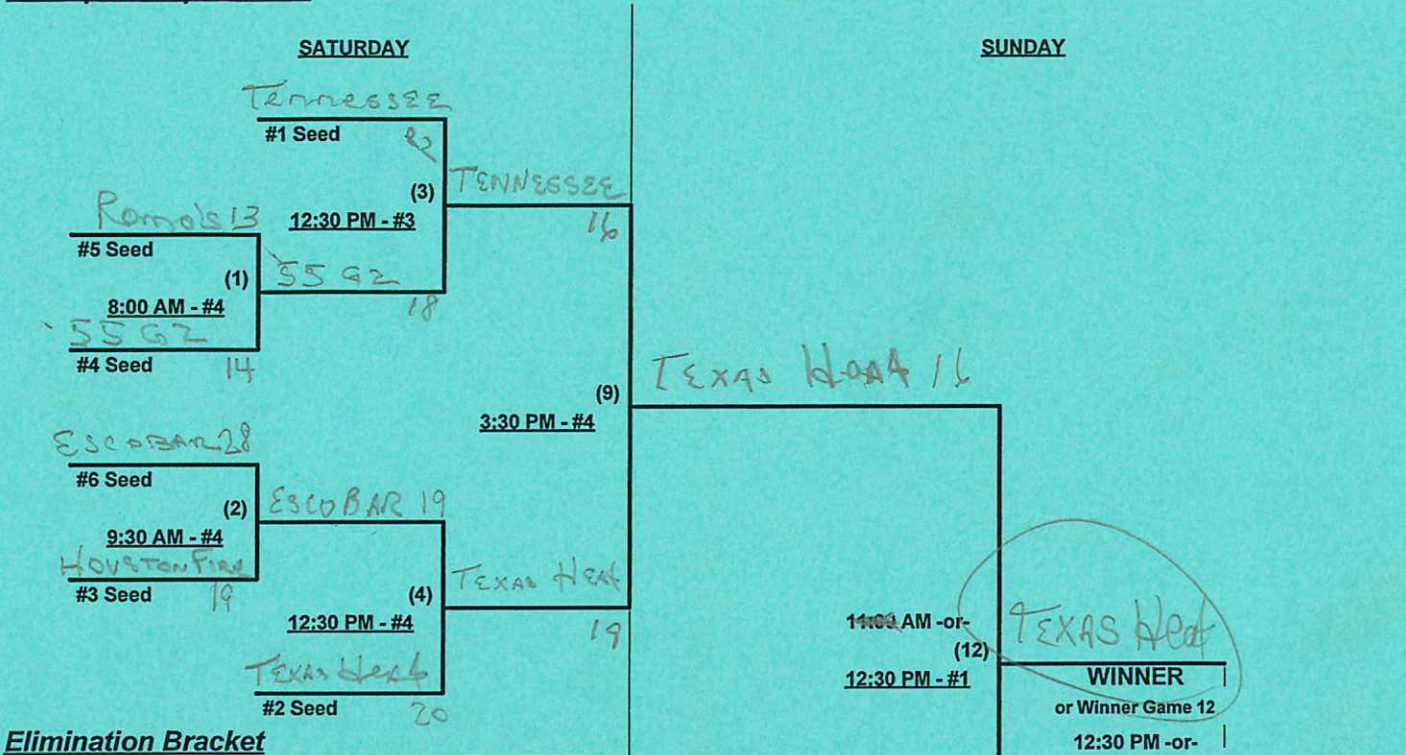

SSUSA's Texas State Championships 2020

Grapevine, Texas

August 7 - 9, 2020

Rev. 07/24/2020

Men's 55/60+ Gold Division • 6 Teams

Championship Bracket