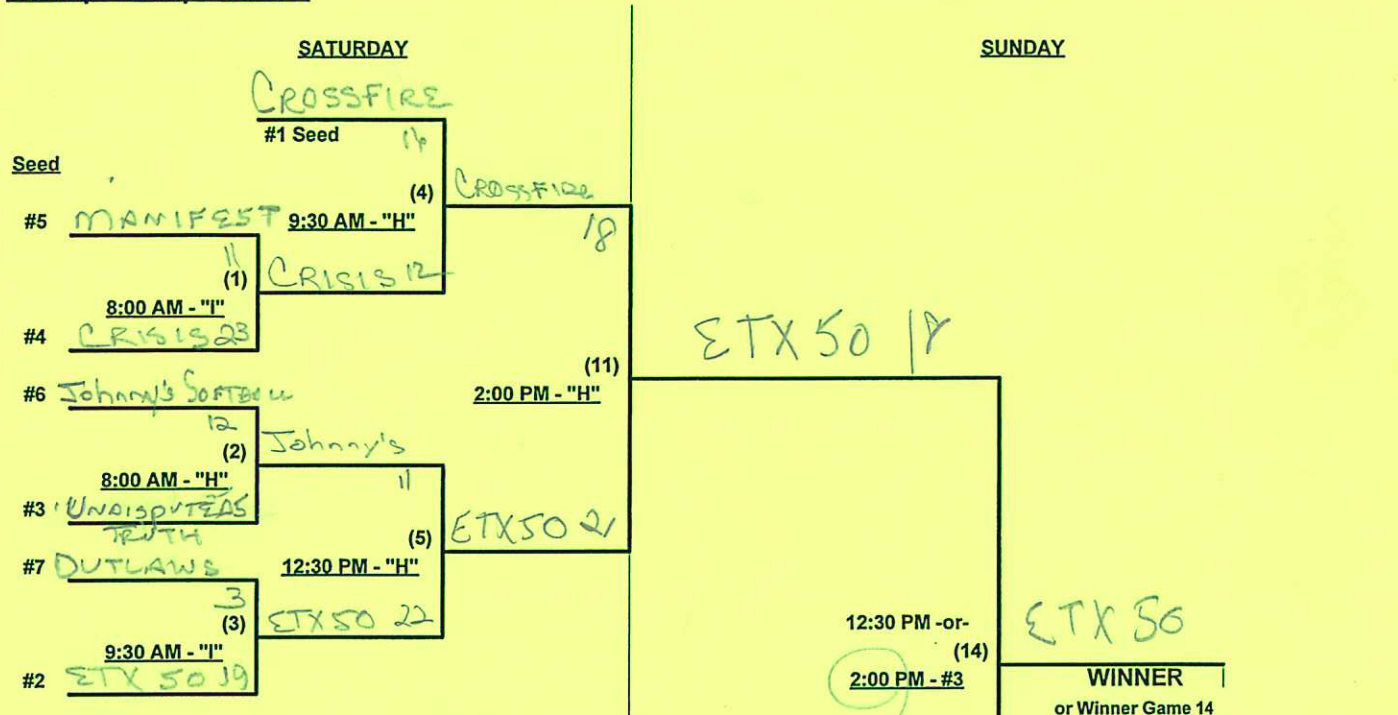

SSUSA's Texas State Championships 2020

Grapevine, Texas August 7 - 9, 2020

Rev. 07/24/2020

Men's 50+ AAA Division • 7 Teams

Championship Bracket