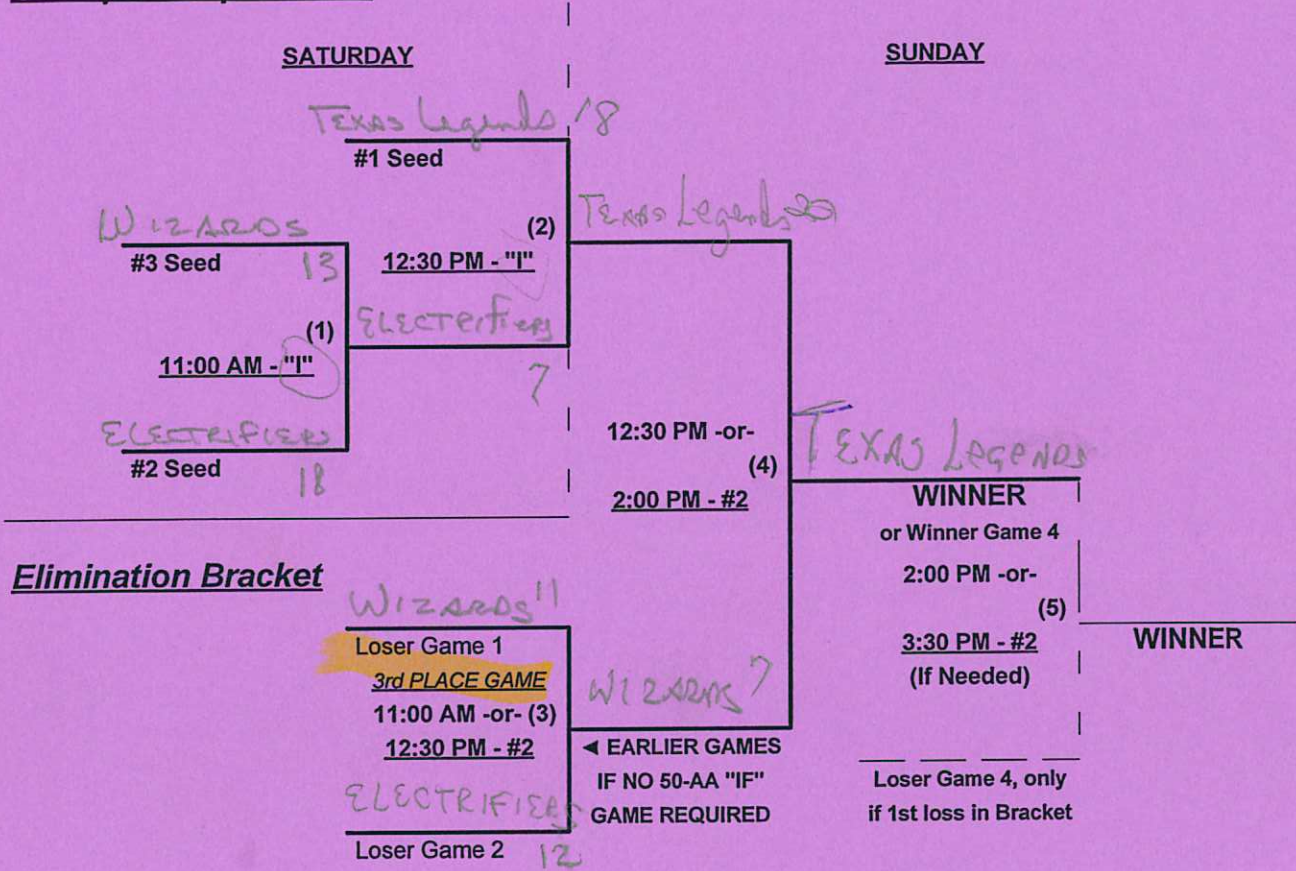

Men's 60+ AA Division • 3 Teams

Championship Bracket