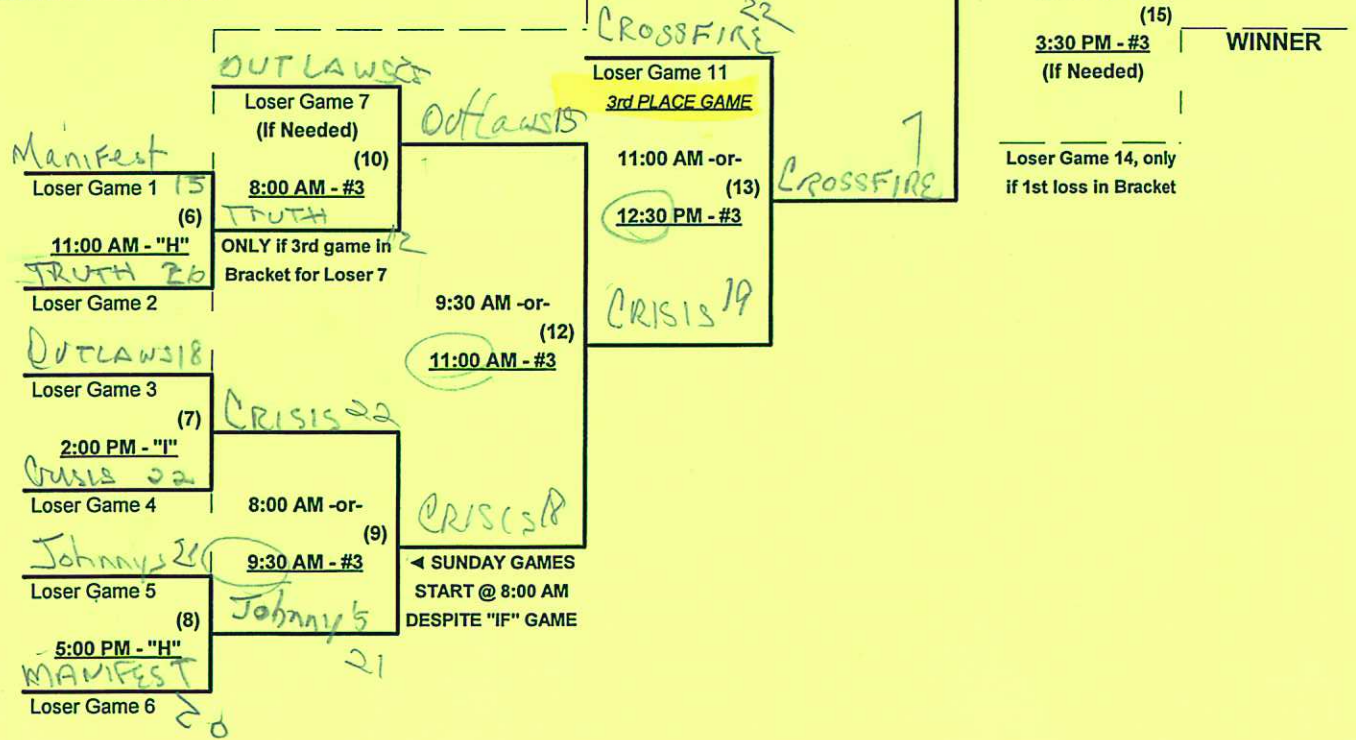

SSUSA's Texas State Championships 2020

Grapevine, Texas August 7 - 9, 2020

Rev. 07/24/2020

Men's 50+ AAA Division • 7 Teams

Championship Bracket

Elimination Bracket

WINNER
or Winner Game 14
2:00 PM -or- (15)
3:30 PM - #3
(If Needed) **WINNER**