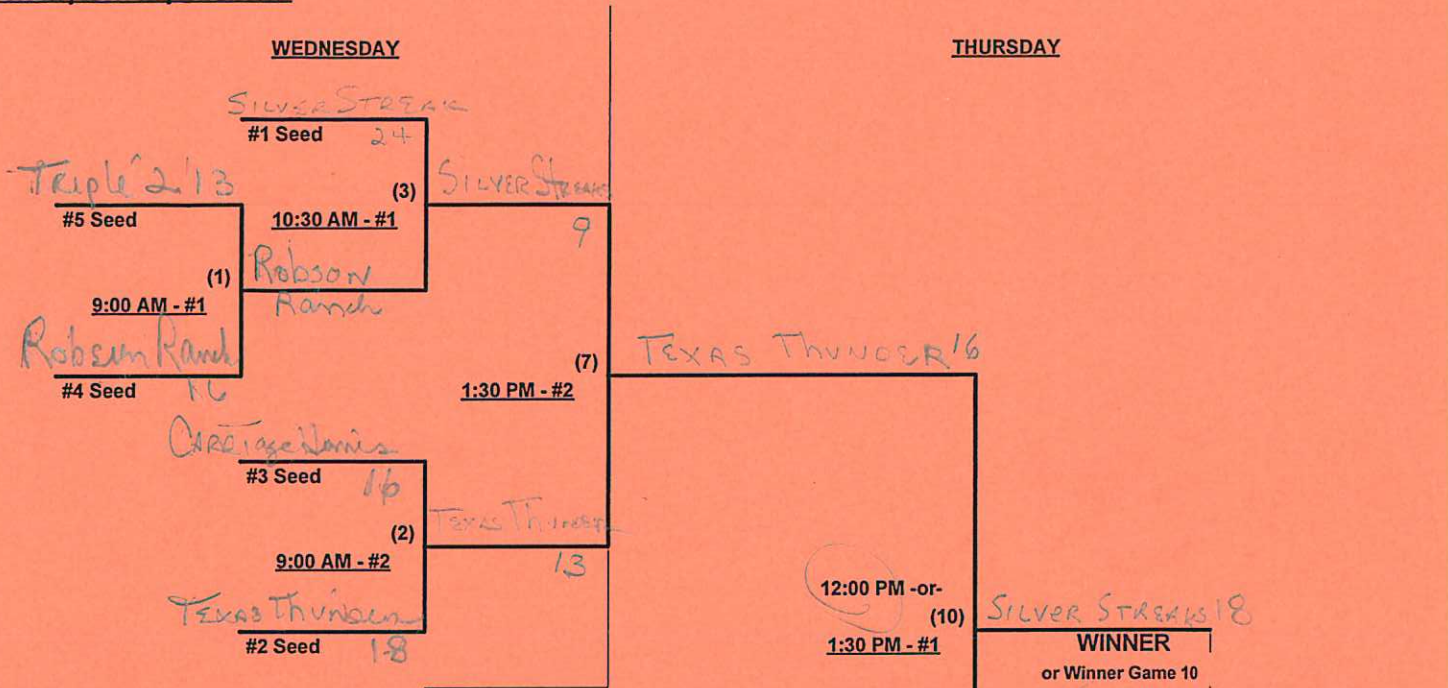

SSUSA's Texas State Championships 2020

Grapevine, Texas

August 4 - 6, 2020

Rev. 07/28/2020

Men's 65/70+ Gold Division • 5 Teams

Championship Bracket