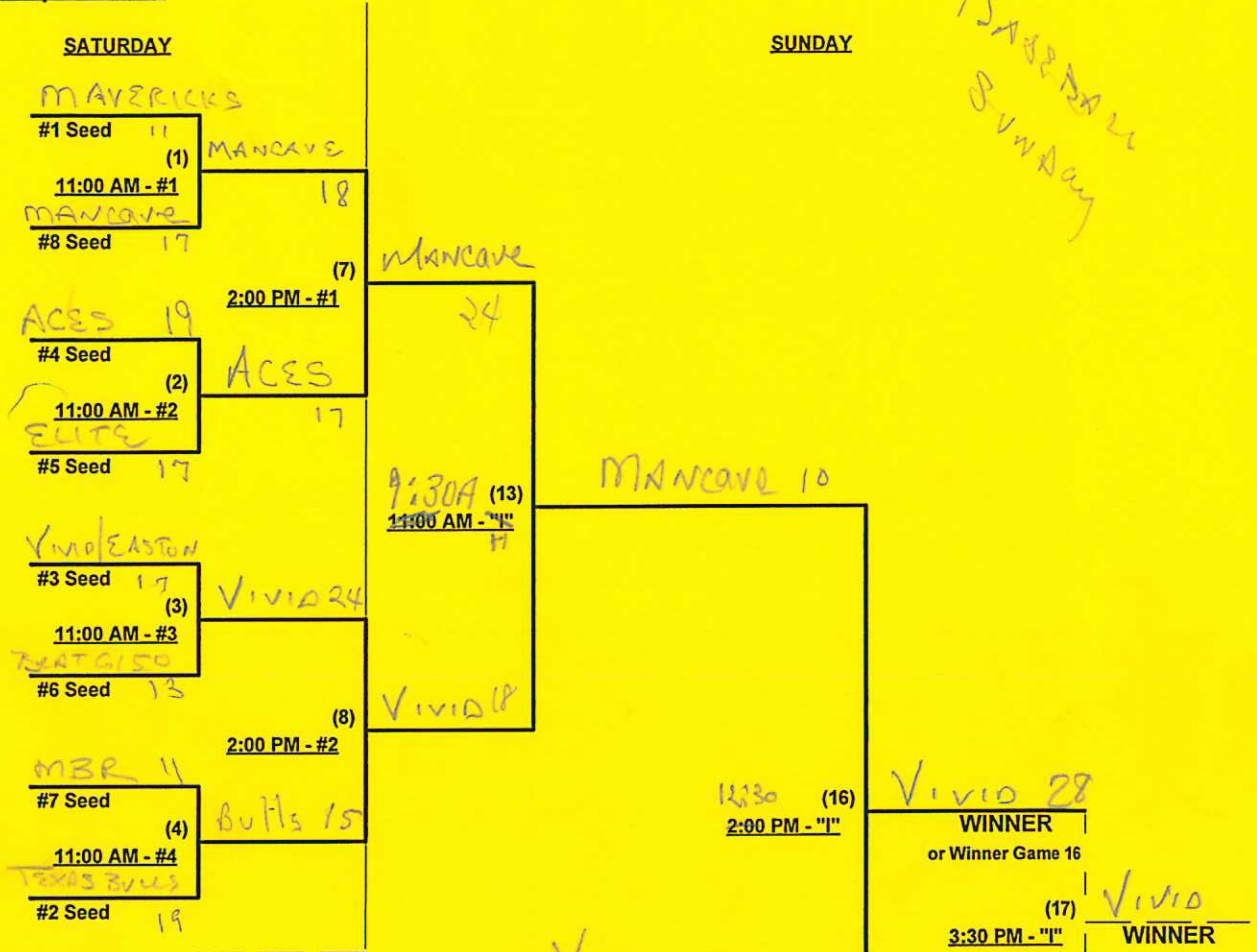

SSUSA's Texas State Championships 2020

Grapevine, Texas

August 7 - 9, 2020

Rev. 07/24/2020

Men's 50+ Major Division • 8 Teams

Championship Bracket