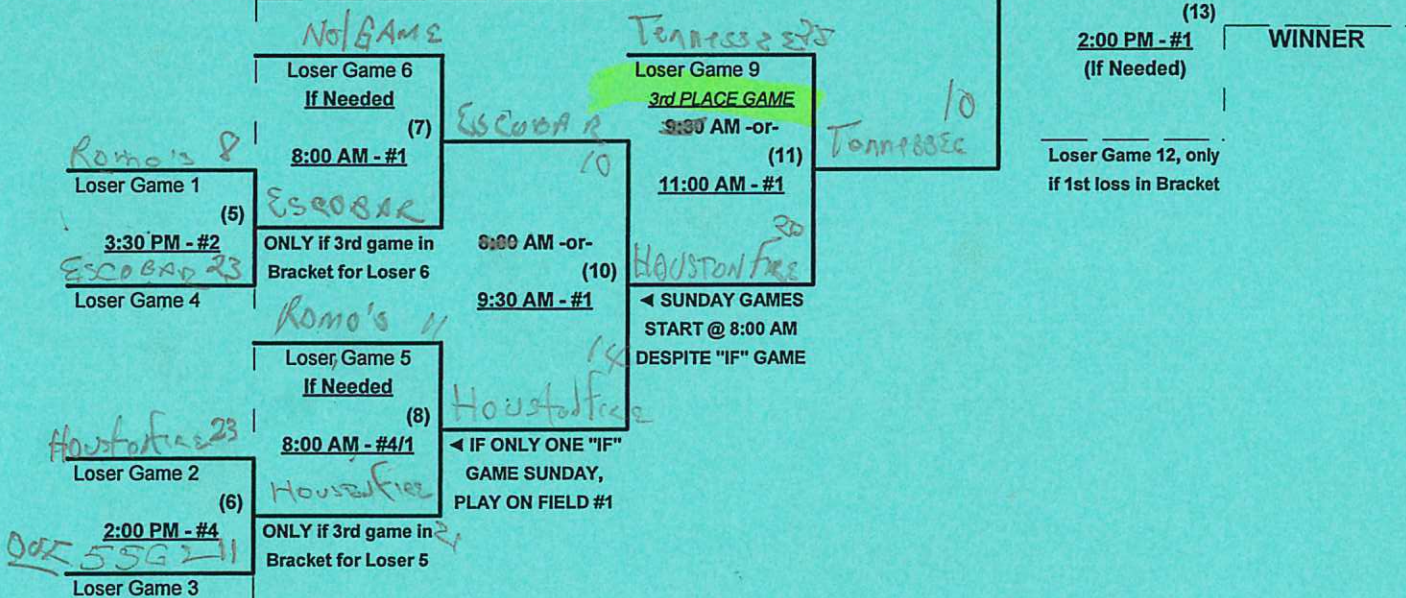

Grapevine, Texas

August 7 - 9, 2020

Rev. 07/24/2020

Men's 55/60+ Gold Division • 6 Teams

Championship Bracket

Elimination Bracket

SSUSA's Texas State Championships 2020

Grapevine, Texas