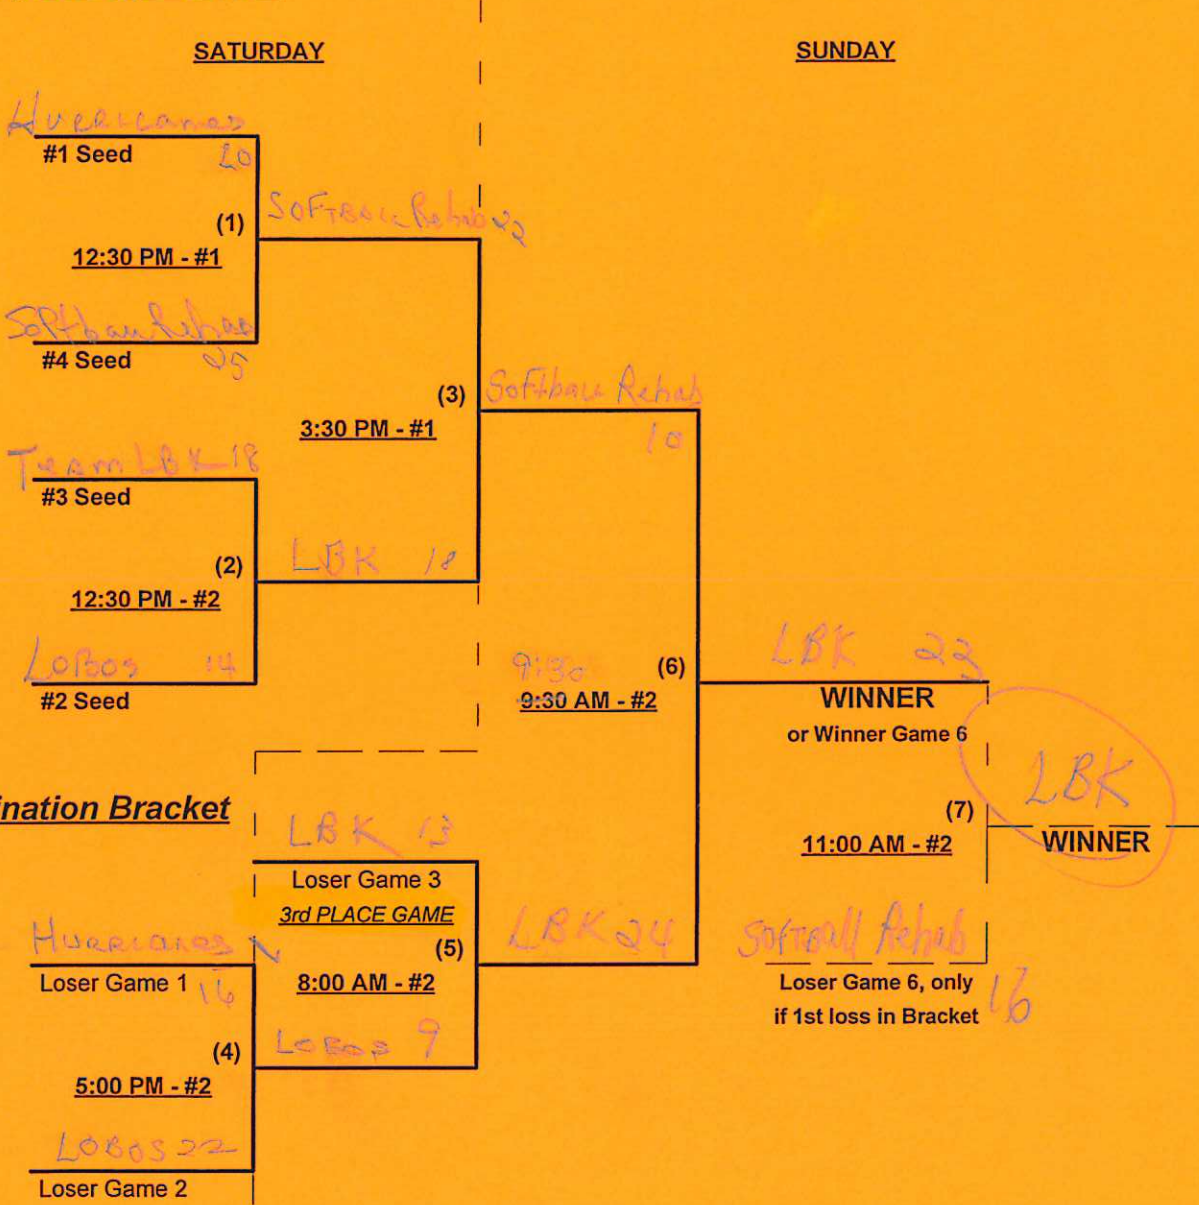

SSUSA's Texas State Championships 2020

Grapevine, Texas

August 7 - 9, 2020

Rev. 07/24/2020

Men's 50+ AA Division • 4 Teams

<u>Win</u>	<u>Loss</u>	
||||	|	1 Gulf Coast Hurricanes (TX)
|	|	2 Lobos 50 (TX)
|	||||	3 Softball Rehab 50 (TX)
||||	|	4 Team LBK (TX)

Friday • August 7, 2020 • Oak Grove Softball Complex • Grapevine

Field address ► 2700 Dove Loop Rd. - Grapevine, TX 76051

Time	#	Runs	Team Name	Field	#	Runs	Team Name
2:30 PM	4	28	Team LBK (TX)	H	3	23	Softball Rehab 50 (TX)
2:30 PM	1	16	Gulf Coast Hurricanes (TX)	I	2	10	Lobos 50 (TX)
4:00 PM	2	19	Lobos 50 (TX)	H	4	9	Team LBK (TX)
4:00 PM	3	6	Softball Rehab 50 (TX)	I	1	21	Gulf Coast Hurricanes (TX)

Saturday • August 8, 2020 • Oak Grove Softball Complex • Grapevine

Time	#	Runs	Team Name	Field	#	Runs	Team Name
9:30 AM	2	33	Lobos 50 (TX)	2	3	16	Softball Rehab 50 (TX)
9:30 AM	4	28	Team LBK (TX)	3	1	20	Gulf Coast Hurricanes (TX)

Seeding for 50-AA Double Elimination bracket commencing Saturday afternoon • See bracket for details

Format: Full (3-game) game Round Robin to seed 50-AAA Double Elimination bracket

Home Runs - AA = 1 per team per game, Outs

NOTE SSUSA Official Rulebook §9.5 (Retrieving Home Run Balls) will be strictly enforced.

Pitch Count - All batters start with 1-1 count (WITH courtesy foul) per SSUSA Rulebook §6.2 (Pitch Count)

Run Rules - 5 runs per ½ inning at bat (except open inning)

Time Limits - RR = 65 + open inn. • Bracket = 70 + open inn. • Championship game(s) = 7 innings full

Tie Breakers - Head to head (in full RR only), least runs allowed, run differential, coin toss

Schedule Subject to Change at Discretion of Tournament and Field Directors

Men's 50+ AA Division • 4 Teams

Championship Bracket