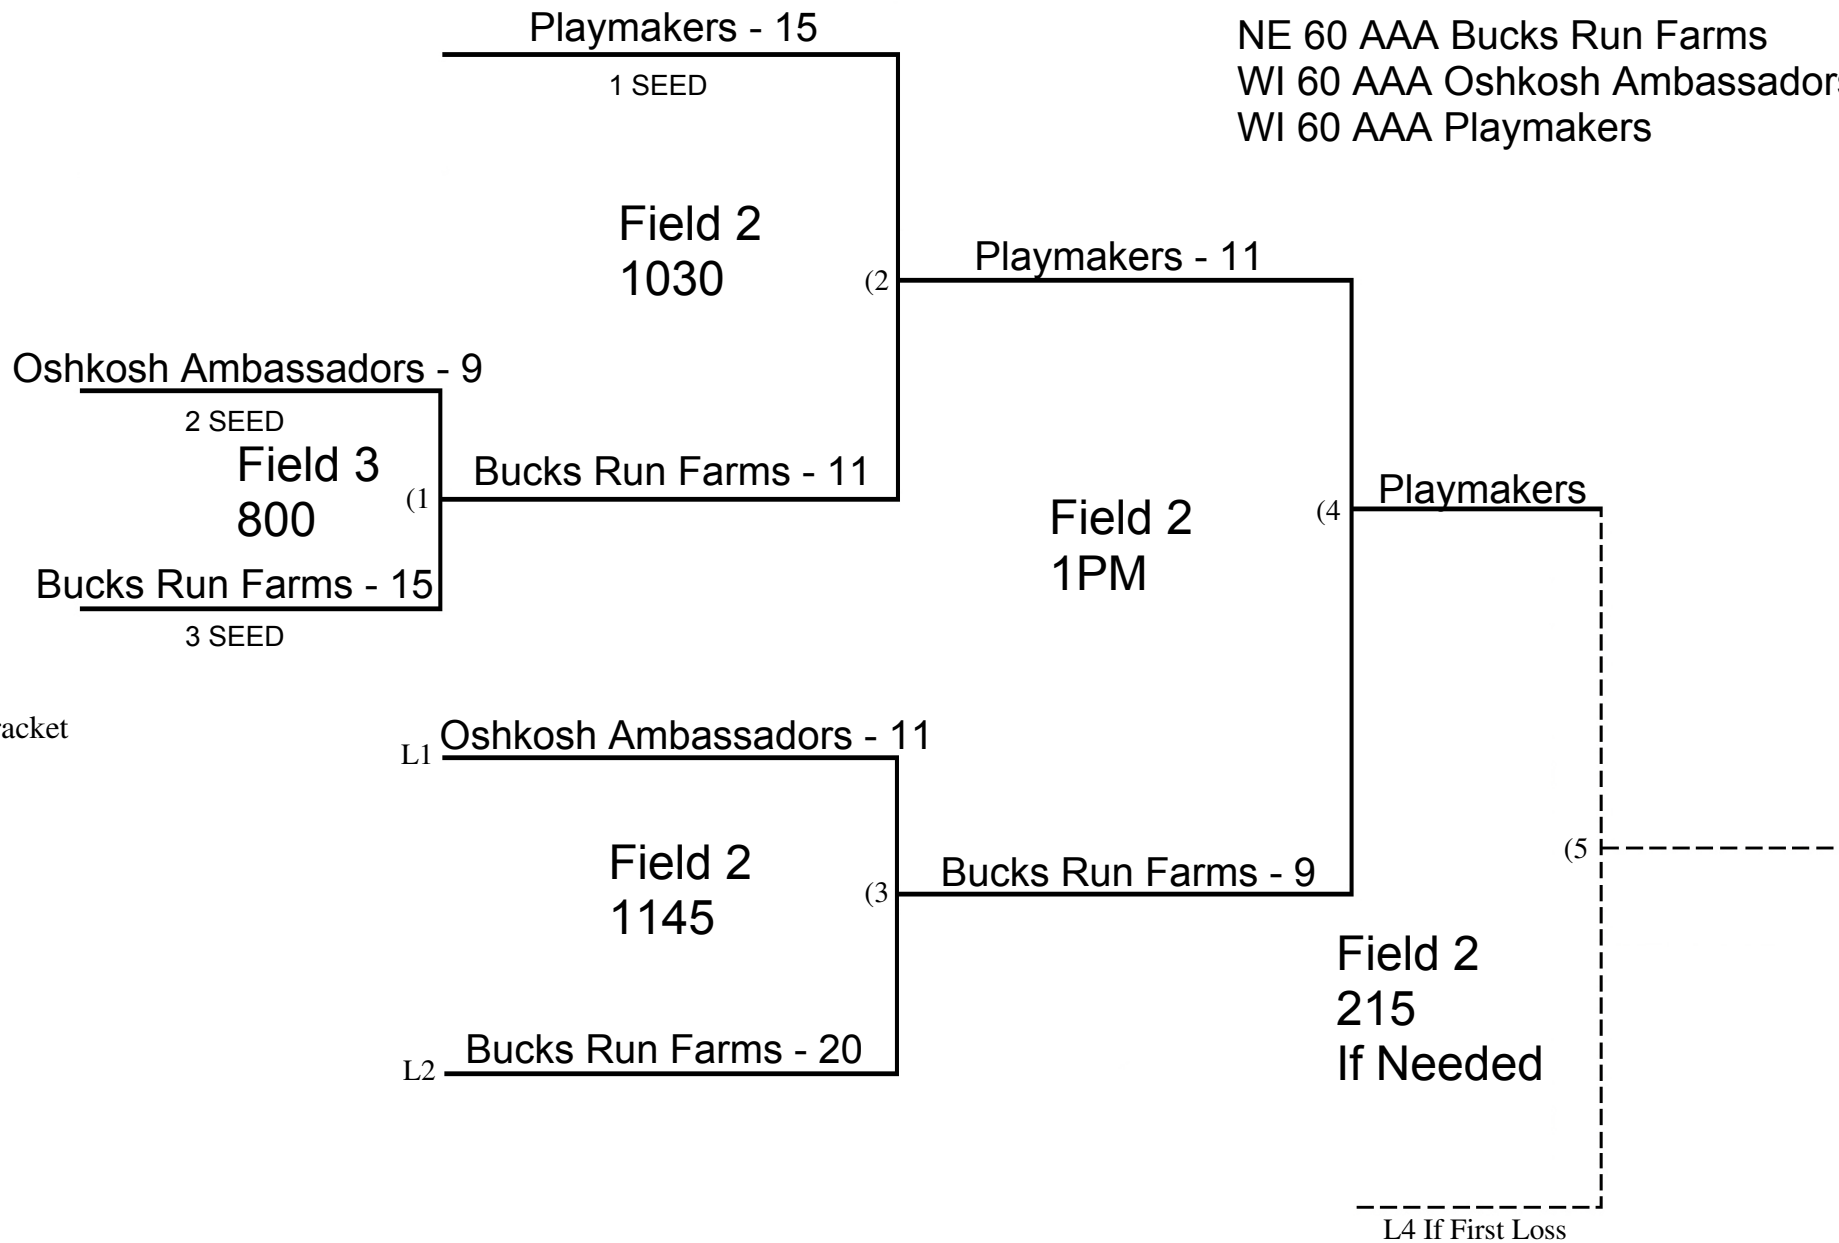

Game 2 * Field 1 * 1145

Team _____ V Team _____

Winner _____ Score _____

If needed * Game 3 * Field 4 * 1PM

60 AAA Gold Championship Iowa Senior Open May 16, 2021

60 AAA Gold

NE 60 AAA Bucks Run Farms
WI 60 AAA Oshkosh Ambassadors
WI 60 AAA Playmakers