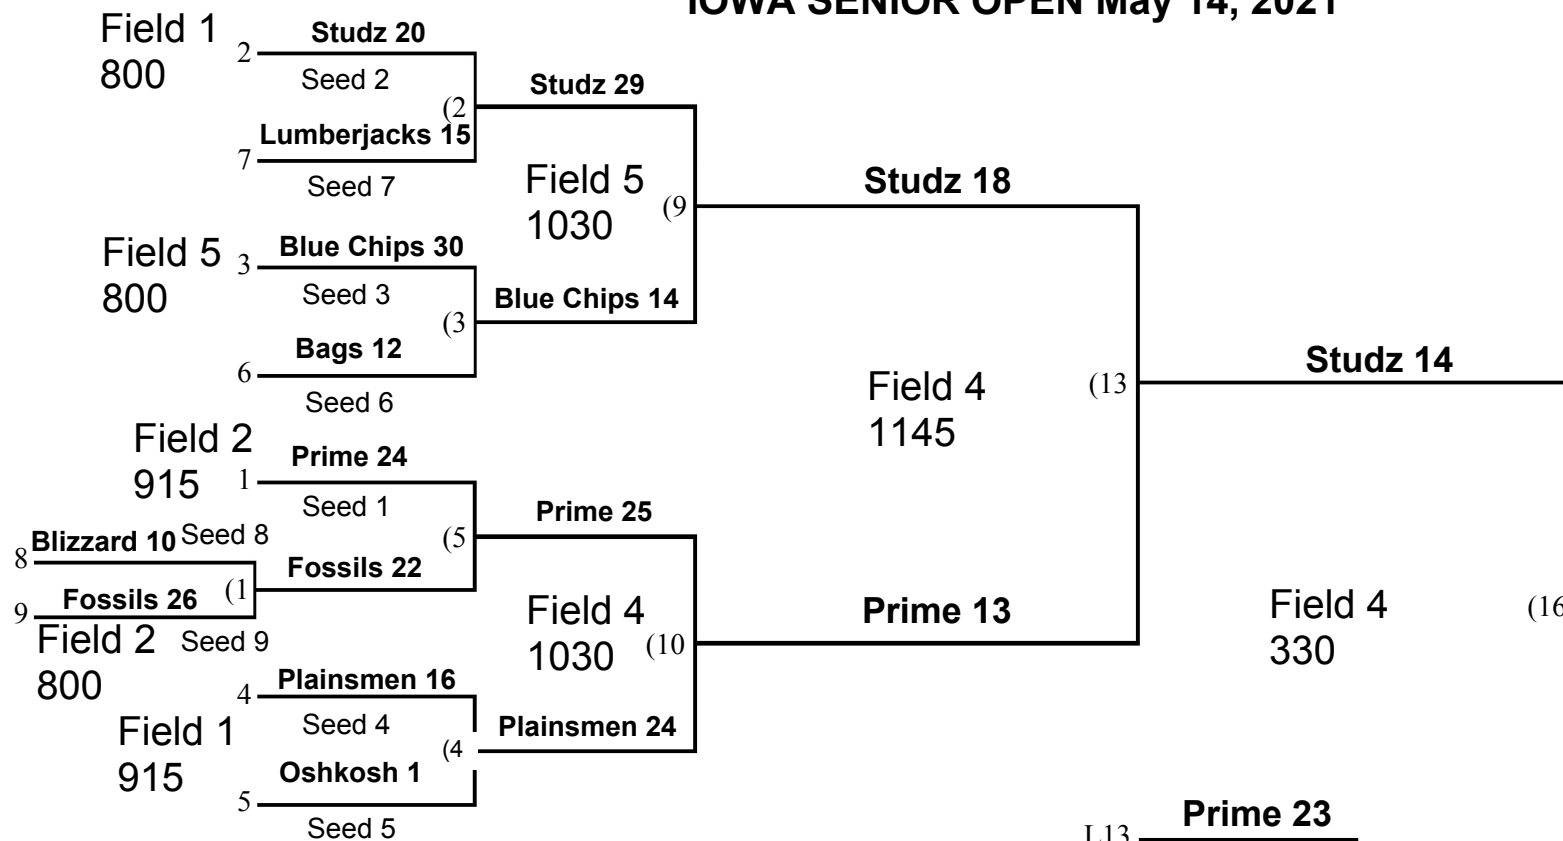

65 AA/AAA/MAJ Championship IOWA SENIOR OPEN May 14, 2021

65 AA/AAA/MAJ

1. -----
2. 1st - IL 65 MAJ Chicago Prime
   - WI 65 AAA Ambassadors
   - IA 65 AAA Bags Softball 65
   - 2nd - WI 65 AAA Studz
   - 3rd - NE 65 AAA Plainsmen
   - IA 65 AAA Iowa Fossils
   - MN 65 AAA MN Blizzard 65
   - MN 65 AAA LumberJacks 65
   - 4th IL 65 AA Blue Chips 65

Winner's Bracket