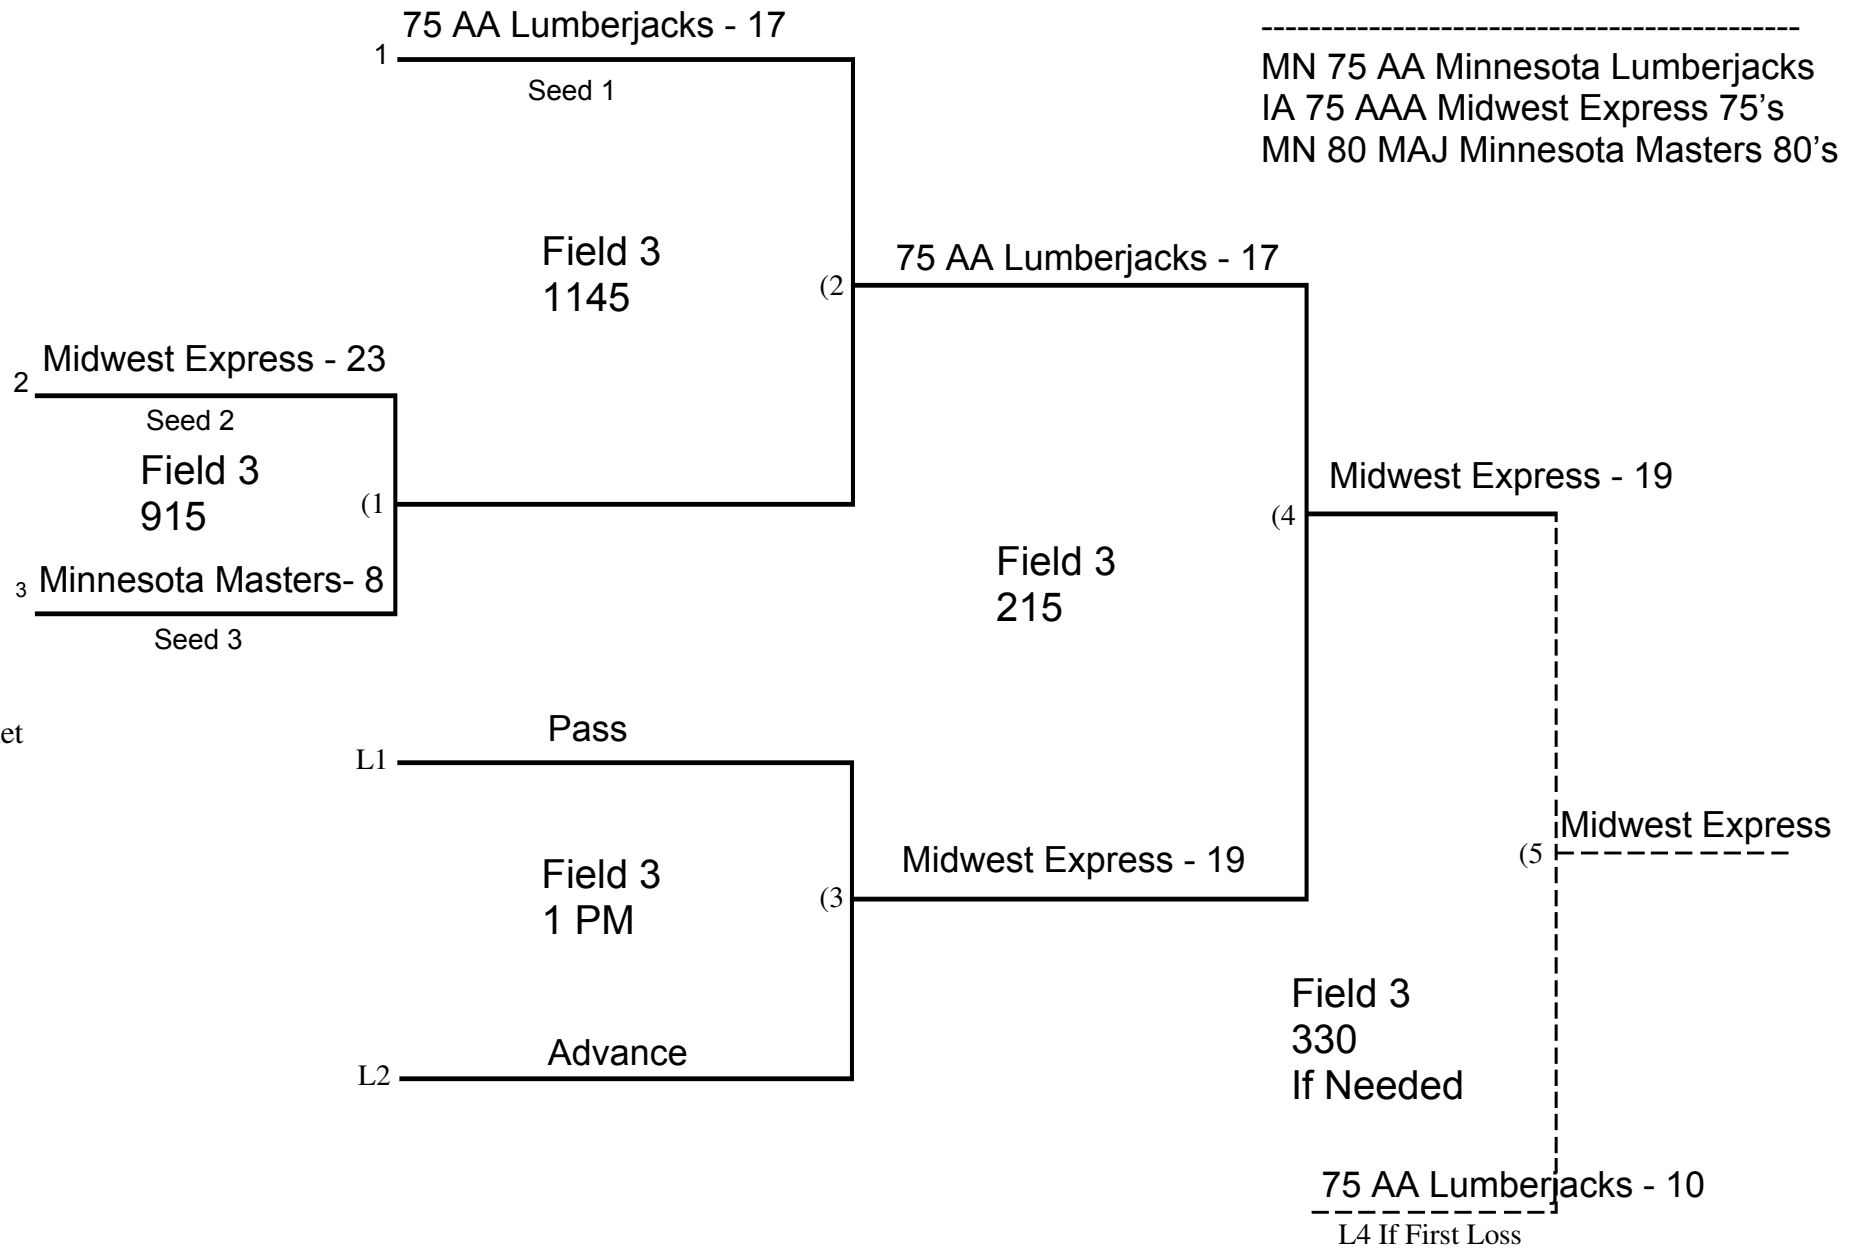

Winner's Bracket

Loser's Bracket

70 MAJ, 70 AAA, 75 MAJ - CHAMPIONS IOWA SENIOR OPEN MAY 14, 2021

70 AAA/MAJ-75 MAJ

 MN 70 MAJ Softies by Paddi Murphy
 MN 70 MAJ Minnesota Masters 70
 IL 70 AAA Midstates Seniors 70's
 MN 75 MAJ ProHealth Care 75's

Loser's Bracket

75 AA, 75 AAA, 80 MAJ CHAMPIONSHIP IOWA SENIOR OPEN MAY 14, 2021

75 AA/AAA-80 MAJ

MN 75 AA Minnesota Lumberjacks
IA 75 AAA Midwest Express 75's
MN 80 MAJ Minnesota Masters 80's

Loser's Bracket