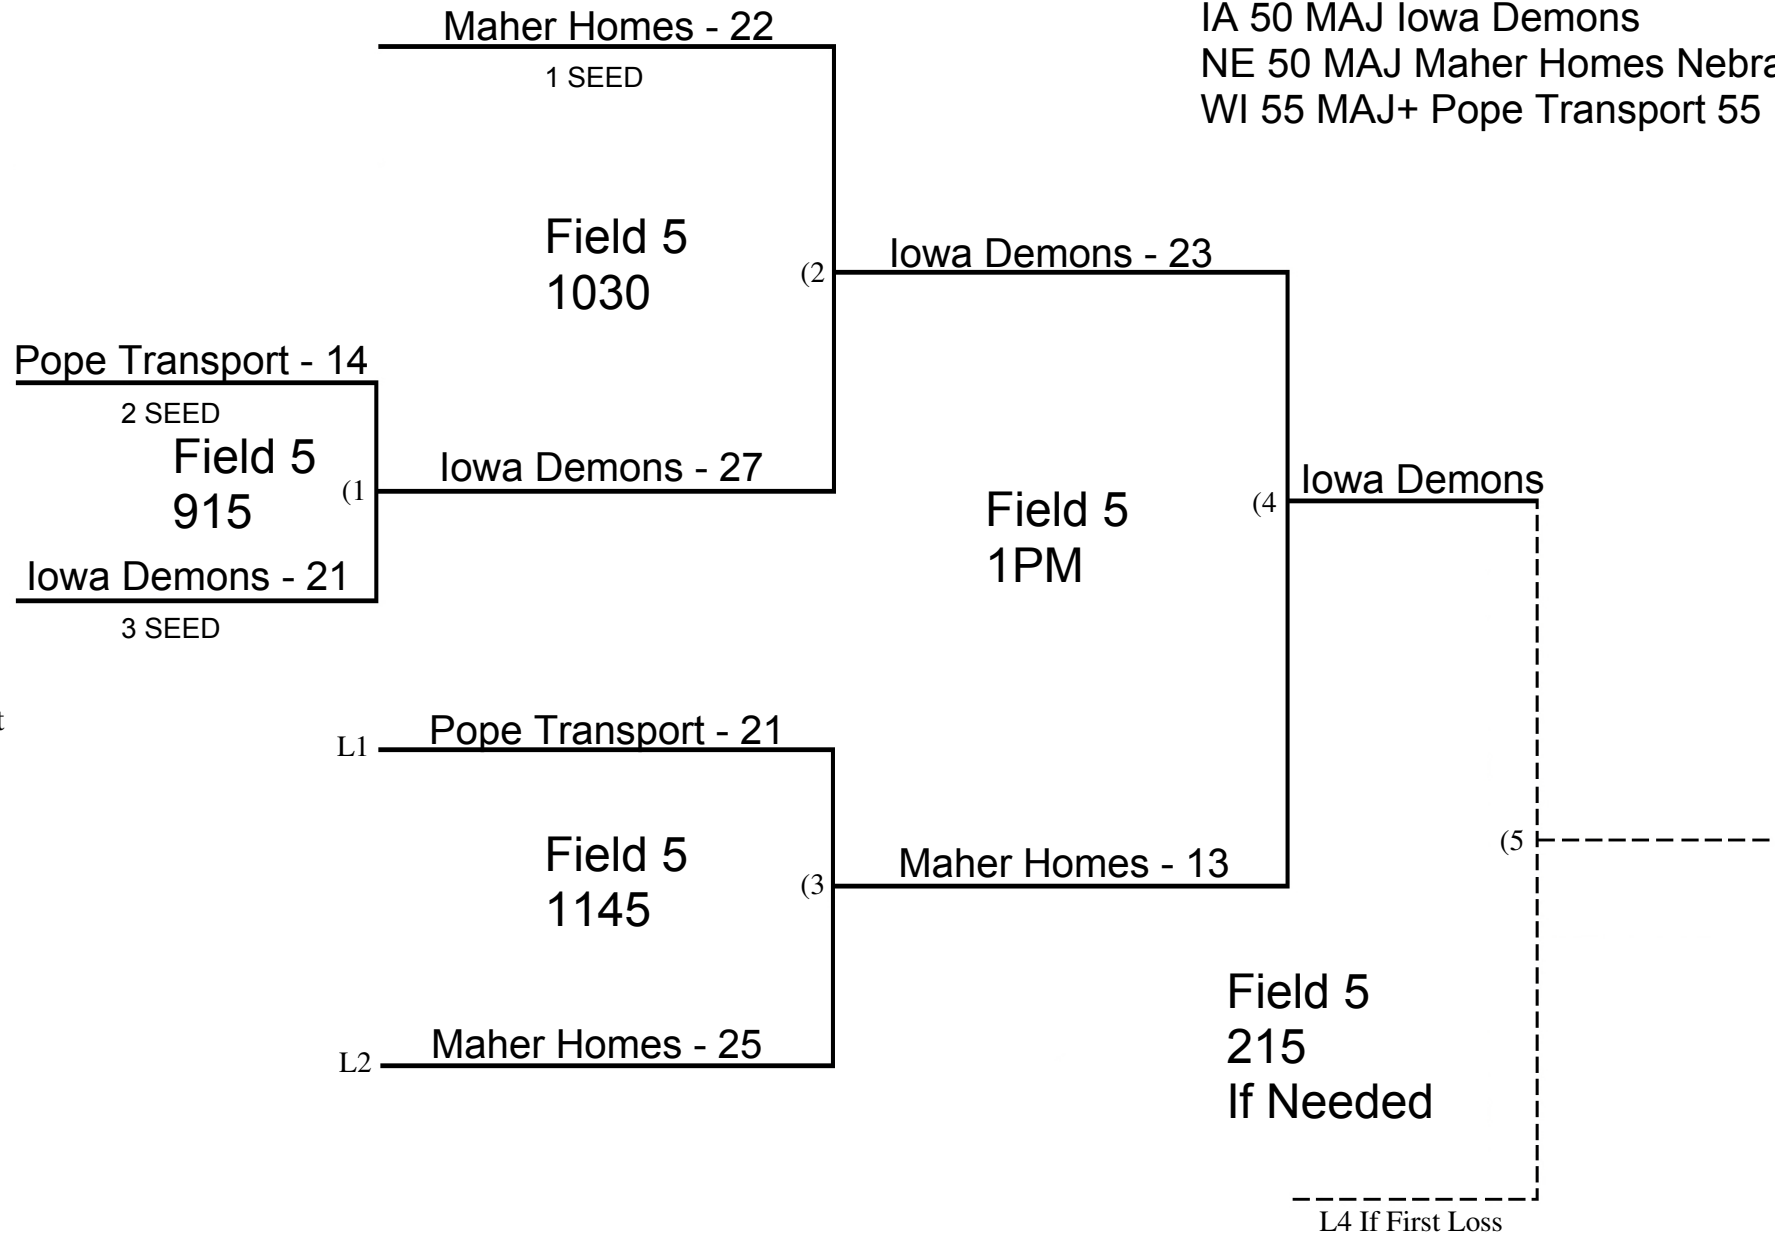

POOL-SEED GAMES - THIRD PAGE

26	MAY 15	315	55 MAJ+ Pope 55 MAJ Demons	14 17	1
27	MAY 15	315	60 AA Lumberjacks 60 AAA Playmakers	15 16	2
			No Game		3
28	MAY 15	315	60 MAJ Milwaukee 55 AAA Lumberjacks	10 21	4
29	MAY 15	315	50 AAA Chi-Town 50 MAJ Demons	21 22	5

50/55 Platinum Championship Iowa Senior Open May 16, 2021

50/55 Platinum

IA 50 MAJ Iowa Demons
NE 50 MAJ Maher Homes Nebraska
WI 55 MAJ+ Pope Transport 55