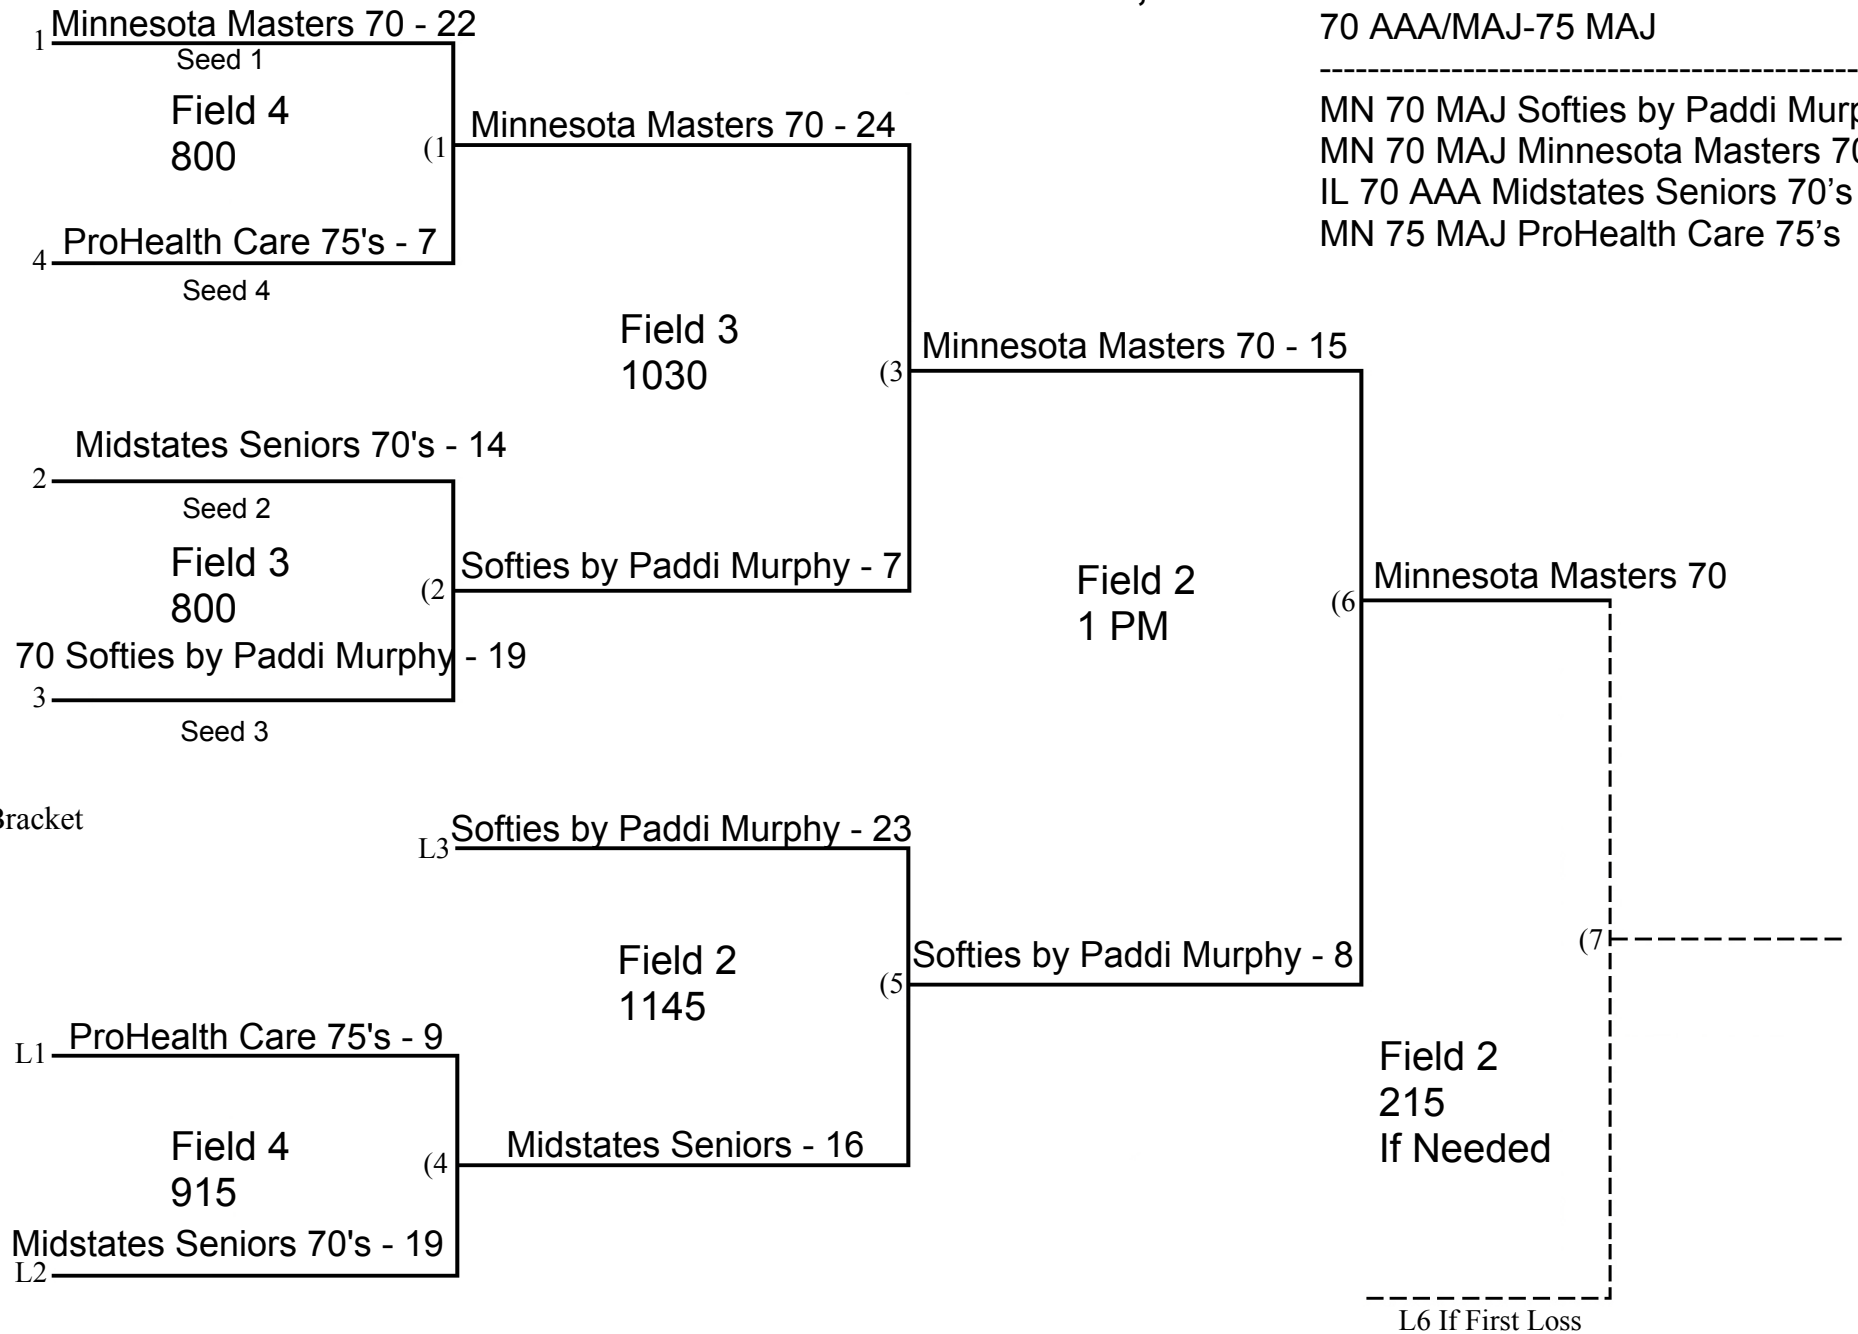

Winner's Bracket

Loser's Bracket

70 MAJ, 70 AAA, 75 MAJ - CHAMPIONS IOWA SENIOR OPEN MAY 14, 2021

70 AAA/MAJ-75 MAJ

 MN 70 MAJ Softies by Paddi Murphy
 MN 70 MAJ Minnesota Masters 70
 IL 70 AAA Midstates Seniors 70's
 MN 75 MAJ ProHealth Care 75's

Loser's Bracket

75 AA, 75 AAA, 80 MAJ CHAMPIONSHIP IOWA SENIOR OPEN MAY 14, 2021

75 AA/AAA-80 MAJ

MN 75 AA Minnesota Lumberjacks
IA 75 AAA Midwest Express 75's
MN 80 MAJ Minnesota Masters 80's

Loser's Bracket