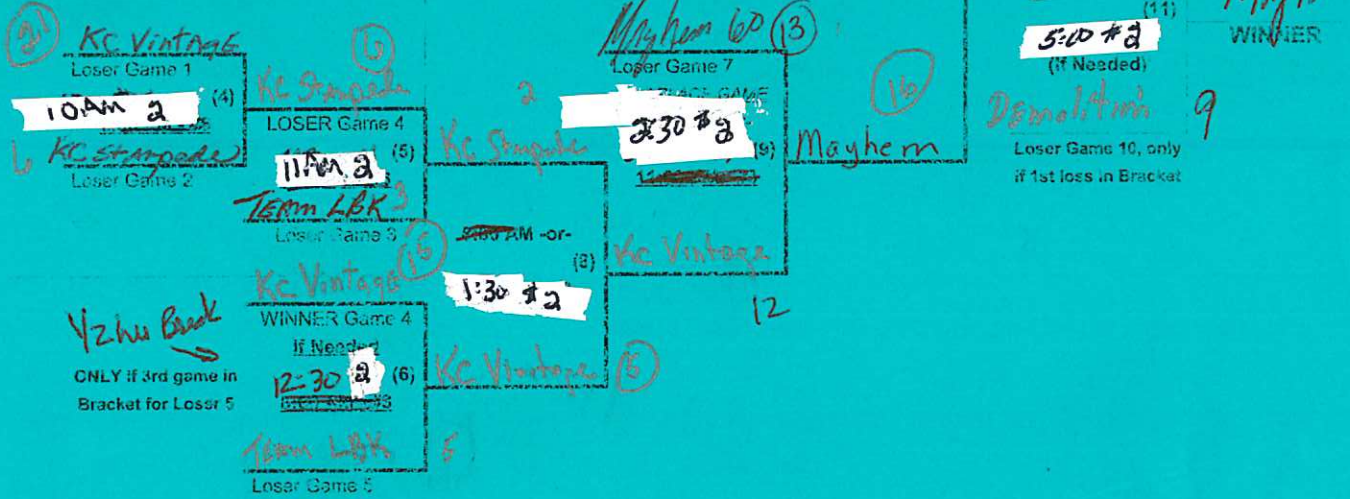

Elimination Bracket

ONLY if 3rd game in Bracket for Loser 5

WINNER
or Winner Game 10
or
(11)
5:00 #2
(if Needed)
WINNER

Demolition 9
Loser Game 10, only if 1st loss in Bracket