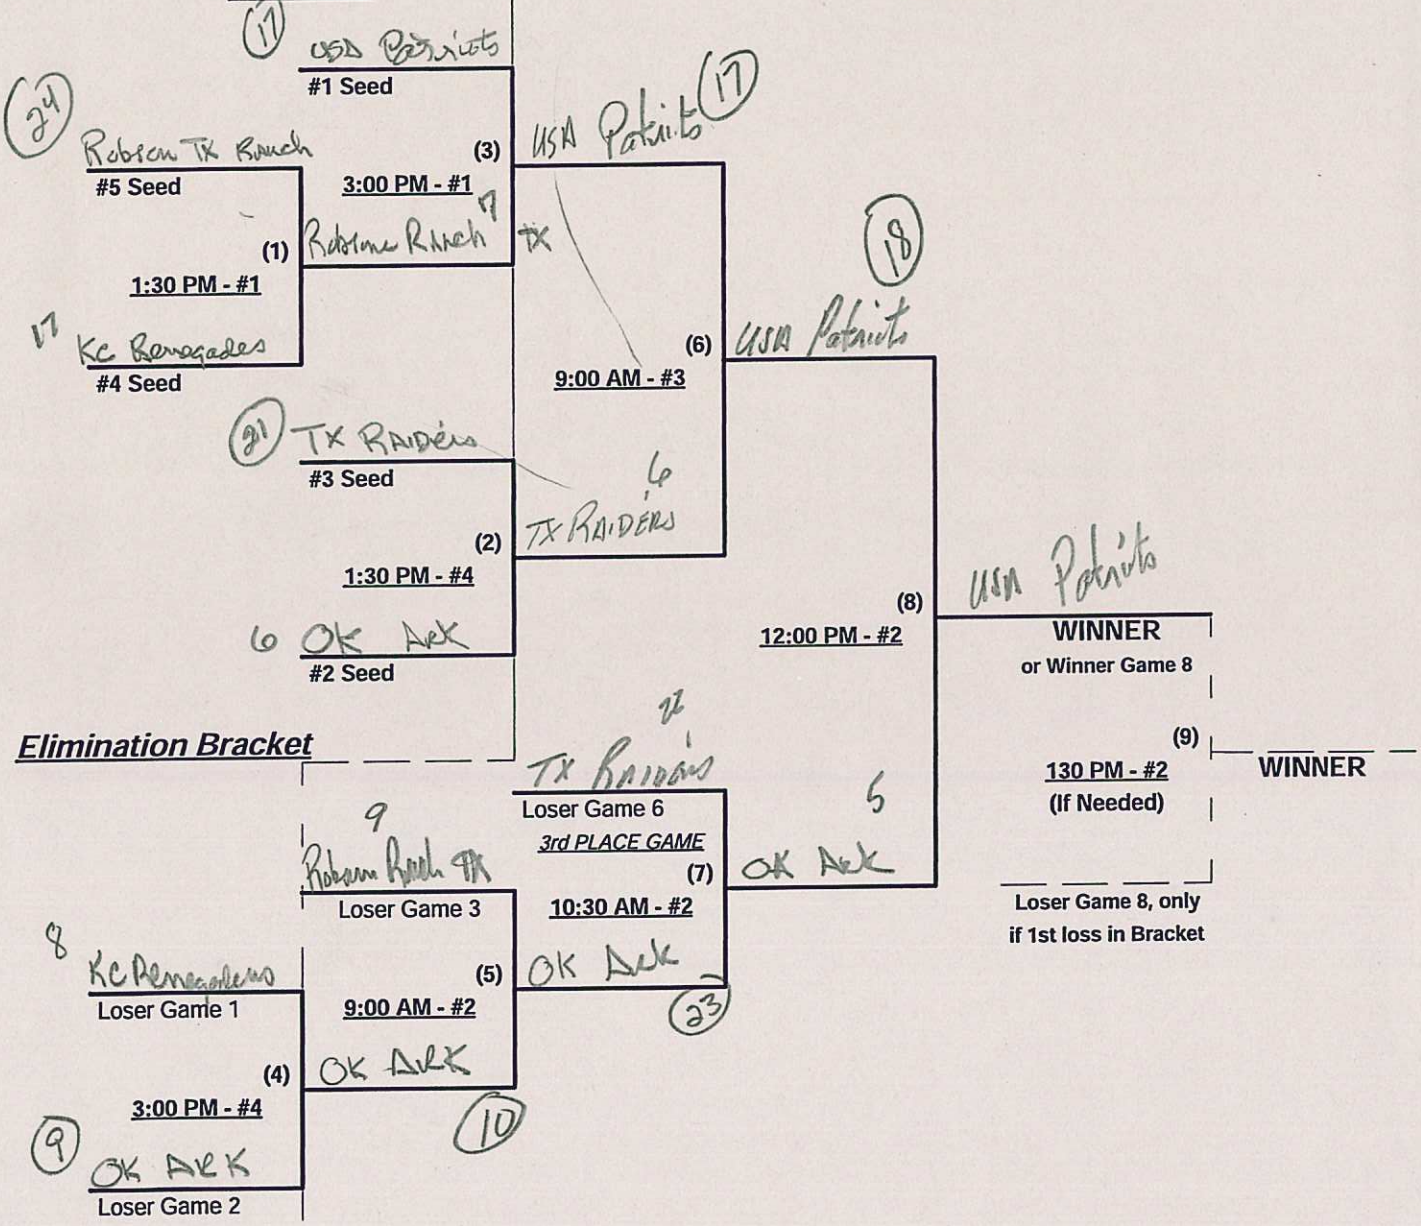

SSUSA's Midwest Championships 2021

Rogers, Arkansas

July 13 - 15, 2021

Rev. 07/03/2021

Men's 65/70/75+ Silver Division • 8 Teams

	<u>Win</u>	<u>Loss</u>	<u>65/70-Silver</u>	<u>Win</u>	<u>Loss</u>	<u>70/75-AA</u>
		|||	1 Robson Ranch Texans (TX)	|	||	6 Not Dead Yet (KS)
|		||	2 KC Renegades 70's (MO)		|||	7 R & D Leverage (MO)
|	|||		3 OK-ARK (OK)	o	o	8 MW Driving School 75 (KS)
|	||	|	4 Texas Raiders			<i>withdrawn</i>
|	||		5 USA Patriots (OK)			

Tuesday • July 13, 2021 • Rogers Regional Softball Complex • Rogers

Field address ► 2150 N. Dixieland Rd. - Rogers, AR 72756

Time	#	Runs	Team Name	Field	#	Runs	Team Name
9:00 AM	4	16	§ Texas Raiders	1	7	15	✓ R & D Leverage (MO)
9:00 AM	1	13	Robson Ranch Texans (TX)	2	③	14	OK-ARK (OK)
9:00 AM	8	o	MW Driving School 75 (KS)	3	2	o	¥ KC Renegades 70's (MO)
10:30 AM	③	16	OK-ARK (OK)	1	4	15	Texas Raiders
10:30 AM	⑤	21	USA Patriots (OK)	2	1	7	Robson Ranch Texans (TX)
10:30 AM	6	13	¶ Not Dead Yet (KS)	3	⑧	25	KC Renegades 70 (MO)
12:00 PM	2	7	KC Renegades 70's (MO)	2	5	16	USA Patriots (OK)
12:00 PM	7	8	✓ R & D Leverage (MO)	3	⑥	11	Not Dead Yet (KS)

Wednesday • July 14, 2021 • Rogers Regional Softball Complex • Rogers

Time	#	Runs	Team Name	Field	#	Runs	Team Name
9:00 AM	1	11	Robson Ranch Texans (TX)	1	④	18	Texas Raiders
9:00 AM	2	13	KC Renegades 70's (MO)	2	③	19	OK-ARK (OK)
10:30 AM	8	o	MW Driving School 75 (KS)	1	7	7	¶ R & D Leverage (MO)
10:30 AM	⑤	21	§ USA Patriots (OK)	2	6	6	Not Dead Yet (KS)

§ Teams #1-5 GIVE 5-Run equalizer and are HOME vs. Teams #6-7 (¥ = 7-Runs vs. Team #8)
¶ Teams #6-7 GIVE 5-Run equalizer and are HOME in ALL games (including bracket) vs. Team #8

Does not apply

#8 with member

Seeding for Double Elimination Championship brackets commencing Wednesday afternoon - See brackets

1. **Format:** Mixed (3-game) Round Robin to seed Double Elimination Championship brackets
2. Teams #1-5 play Double Elimination bracket for 65/70-Silver Championship
   - Teams #6-8 play Double Elimination bracket for 70/75-AA Championship • INTERNAL SEEDING
3. Home Runs - Home Run rule of LOWER rated team in game
   AAA = 3 per team per game, Outs   AA = 1 per team per game, Outs
4. **NOTE** SSUSA Official Rulebook §9.5 (Retrieving Home Run Balls) will be strictly enforced.
5. Pitch Count - Batters start with "1-1" count (WITH waste foul) per SSUSA Rulebook §6.2 (Pitch Count)
   - Run Rules - Five runs per ½ inning at bat (except open inn.)
   - Mercy Rule - Fifteen (15) Runs after five (5) innings (or 20 runs after 4 innings)
   - Time Limits - RR = 65 + open inn. • Bracket = 70 + open inn. • Championship game(s) = 80 + open inn.
   - Tie Breakers - Head to head (in full RR only), least runs allowed, run differential, coin toss

Schedule Subject to Change at Discretion of Tournament and Field Directors

SSUSA's Midwest Championships 2021

Rogers, Arkansas

July 13 - 15, 2021

Rev. 07/03/2021

Men's 65/70+ Silver Division • 5 Teams

1 Set

Championship Bracket

WEDNESDAY

THURSDAY