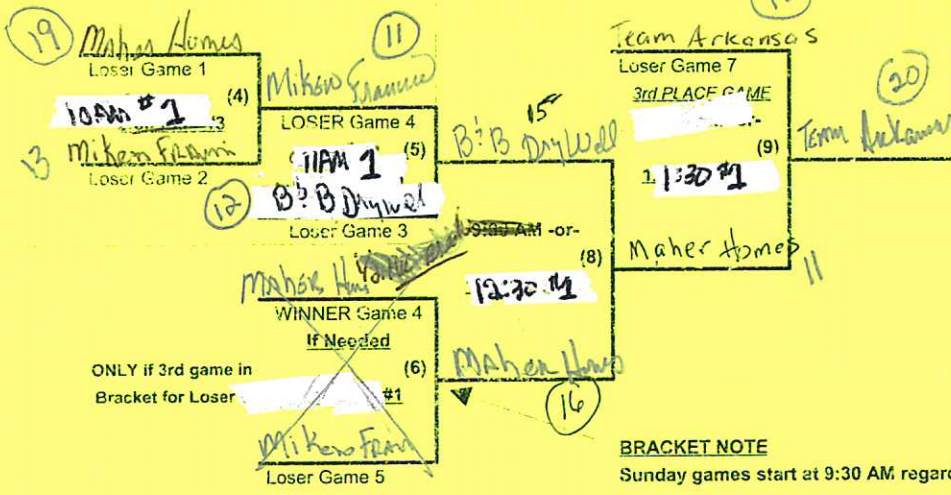

Elimination Bracket

BRACKET NOTE

Sunday games start at 9:30 AM regardless of "If" game(s) status