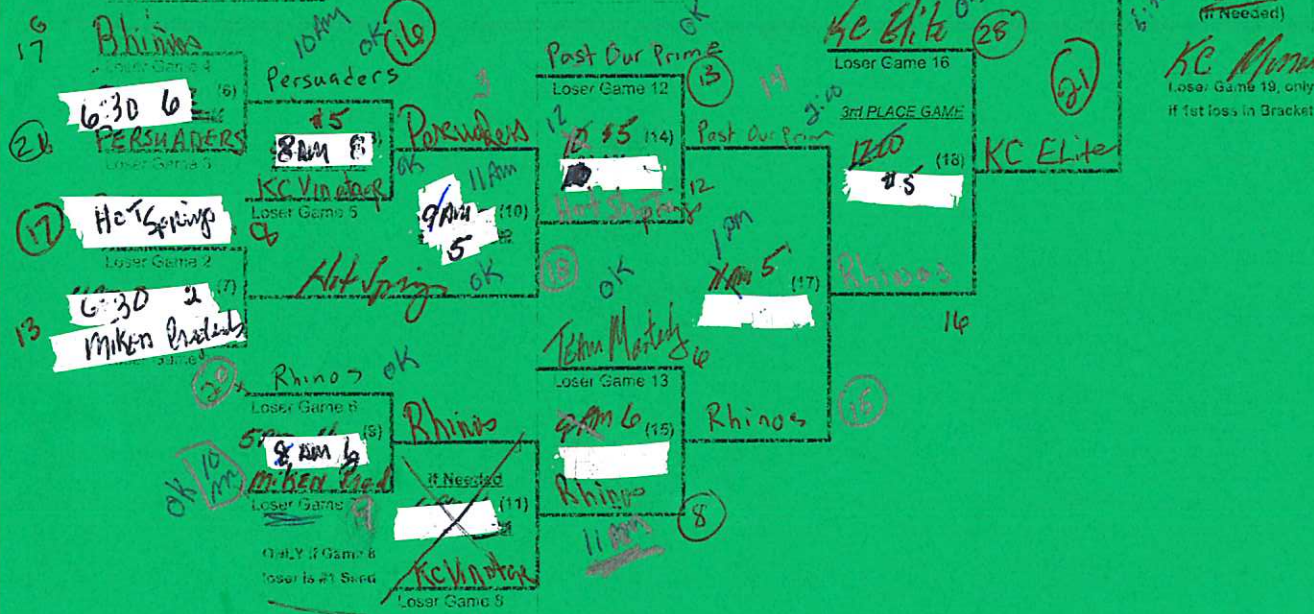

Elimination Bracket

WINNER
or Winner Game 19
2:30 P (20)
3:30 P (21)
WINNER
Loser Game 19, only
if 1st loss in Bracket

KC Elite

KC Elite