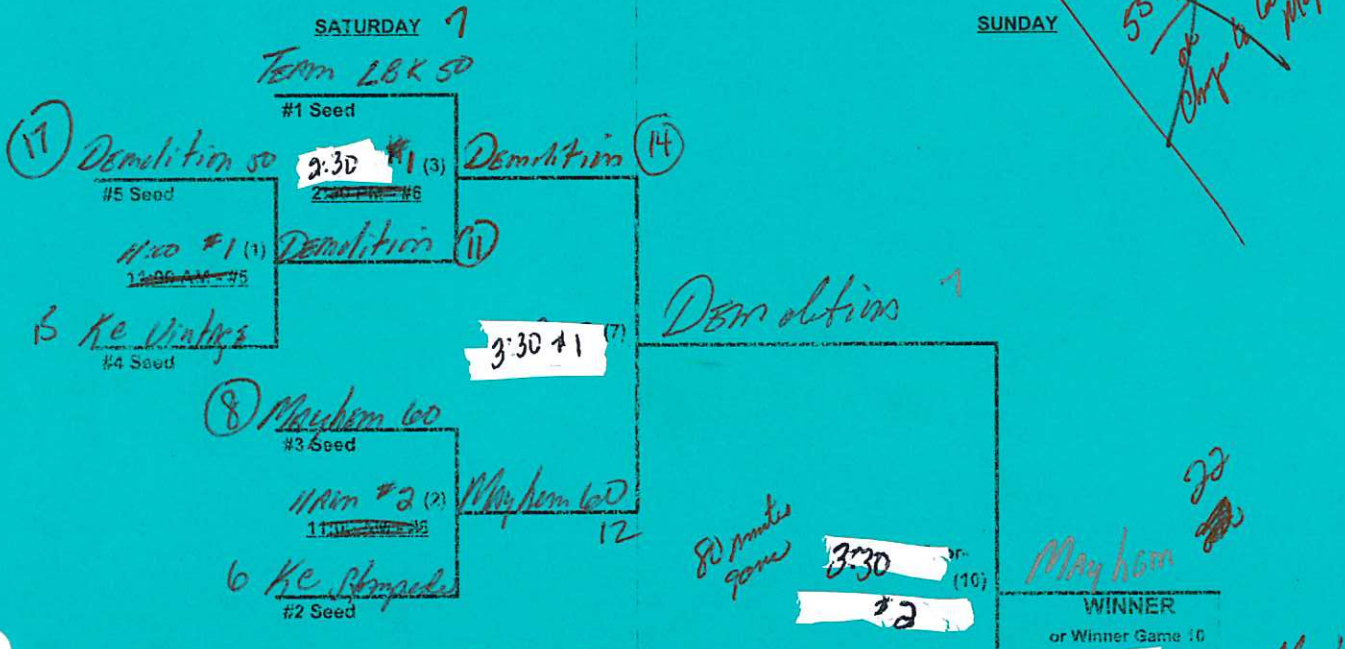

SSUSA's Midwest Championships 2021
Rogers, Arkansas
July 16 - 18, 2021

Rev. 07/16/2021

Men's 55/60+ Gold Division • 5 Teams

Championship Bracket