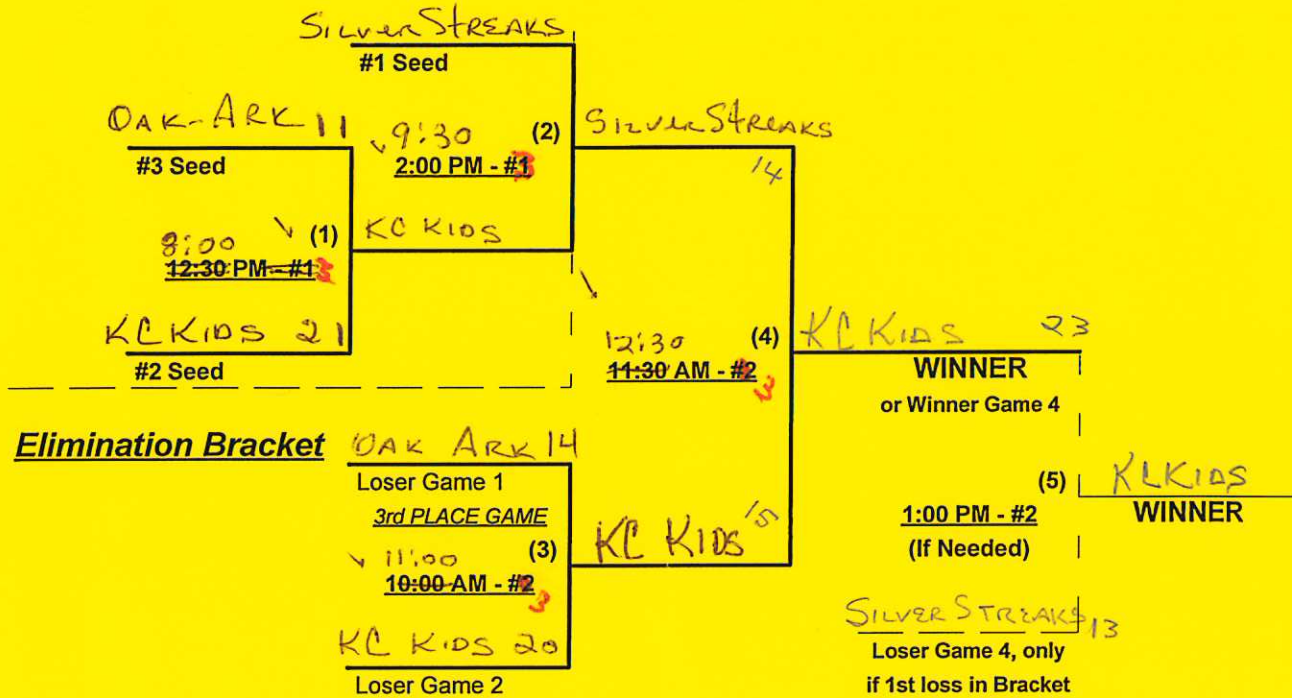

Rev. 04/20/2021

Men's 70+ Major Division • 3 Teams

Field 3

Championship Bracket

WEDNESDAY

THURSDAY

SSUSA's Texas State Championships 2021

Grapevine, Texas

Tuesday • April 27, 2021 • Oak Grove Softball Complex • Grapevine

Field address ► 2700 Dove Loop Rd. - Grapevine, TX 76051

Time	#	Runs	Team Name	Field	#	Runs	Team Name
2:00 PM	1	<u>25</u> §	Triple 2 (TX)	3	2	<u>27</u>	El Paso Nine-Elevens (TX)
2:00 PM	4	<u>15</u>	Texas Raiders	4	3	<u>14</u>	Robson Ranch Texans (TX)
3:30 PM	2	<u>18</u>	El Paso Nine-Elevens (TX)	3	4	<u>12</u>	Texas Raiders
3:30 PM	3	<u>21</u>	Robson Ranch Texans (TX)	4	1	<u>25</u> §	Triple 2 (TX)