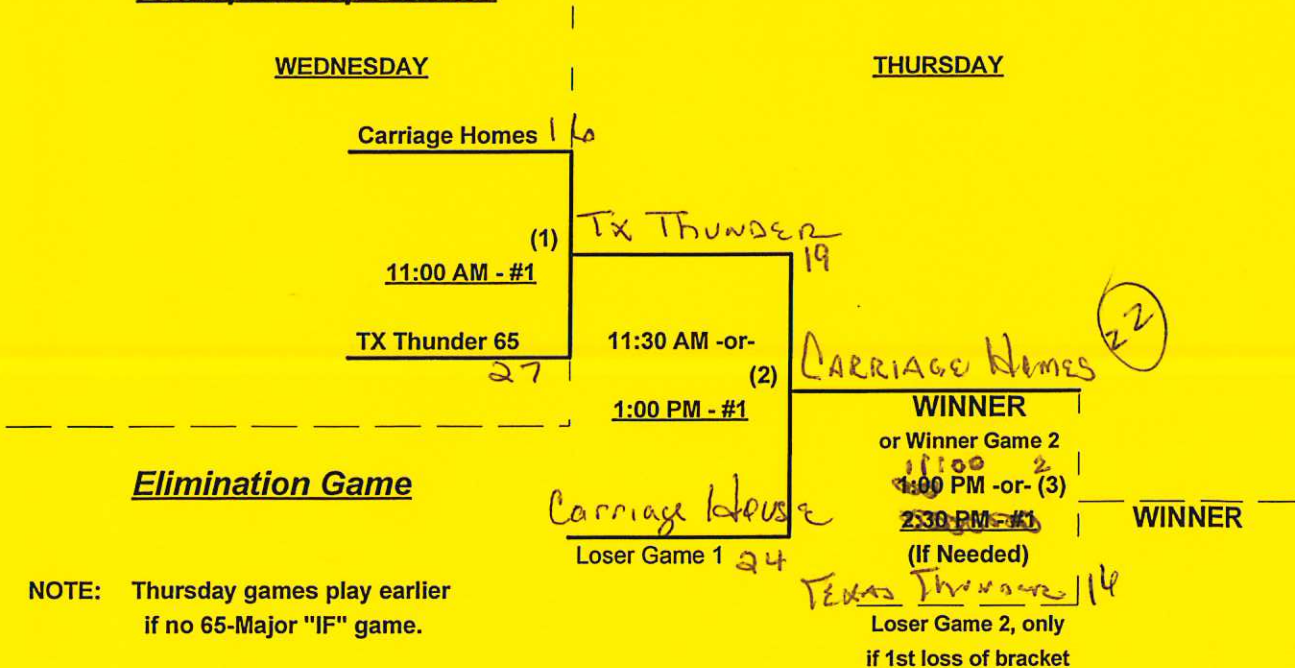

Handwritten notes on the left margin:
 "NOT PLAYING 3RD Pool game" (with arrows)
 "NO GAME ABOVE" (with arrow pointing to the 3:00 AM game)
 "Team Texas AND Silver Streaks DID NOT want to play another pool game" (with arrow pointing to the 8:00 AM game)

Handwritten note on the right margin:
 "ROUND ROBINS PLAYED @ 3:30 AND 5:00 Field 1"

SSUSA's Texas State Championships 2021

Grapevine, Texas
April 27 - 29, 2021

Rev. 04/20/2021

Men's 65+ Major Division • 2 Teams

Championship Bracket

Men's 65+ AAA Division • 2 Teams

Championship Bracket

NOTE: Thursday games play earlier if no 65-Major "IF" game.

SSUSA's Texas State Championships 2021

Grapevine, Texas
April 27 - 29, 2021