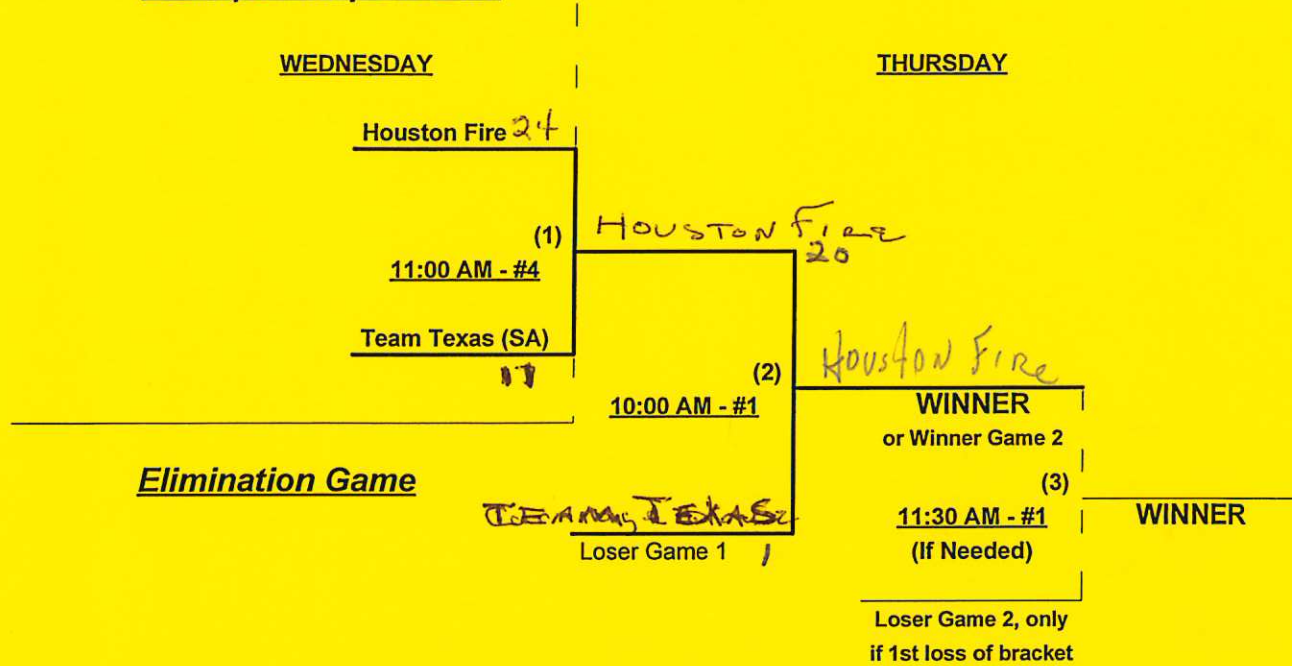

Handwritten notes on the left margin:
 "NOT PLAYING 3RD Pool game" (with arrows)
 "NO GAME ABOVE" (with arrow pointing to the 3:00 AM game)
 "Team Texas AND Silver Streaks DID NOT want to play another pool game" (with arrow pointing to the 8:00 AM game)

Handwritten note on the right margin:
 "ROUND ROBINS PLAYED @ 3:30 AND 5:00 Field 1"

SSUSA's Texas State Championships 2021

Grapevine, Texas
April 27 - 29, 2021

Rev. 04/20/2021

Men's 65+ Major Division • 2 Teams

Championship Bracket

Men's 65+ AAA Division • 2 Teams

Championship Bracket

NOTE: Thursday games play earlier if no 65-Major "IF" game.

SSUSA's Texas State Championships 2021

Grapevine, Texas
April 27 - 29, 2021