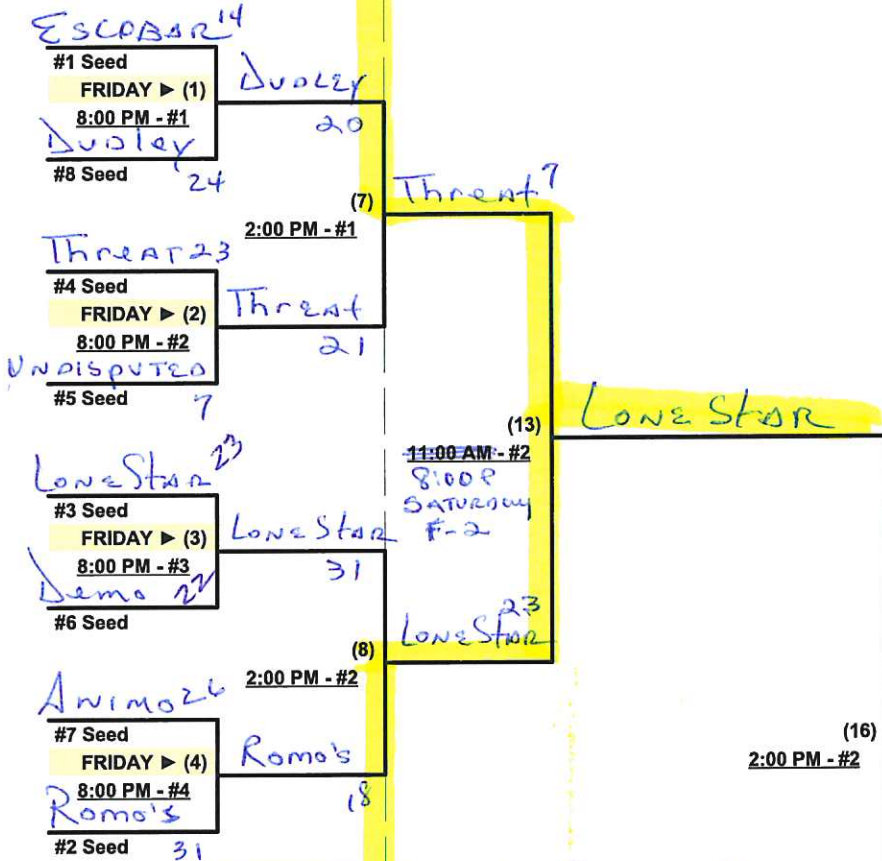

SEEDING ON BACK

SSUSA's Texas State Championships II 2021

Grapevine, Texas
May 14 - 16, 2021

Rev. 05/07/2021

Men's 55/60+ Gold Division • 8 Teams

Championship Bracket

FRIDAY & SATURDAY

SUNDAY