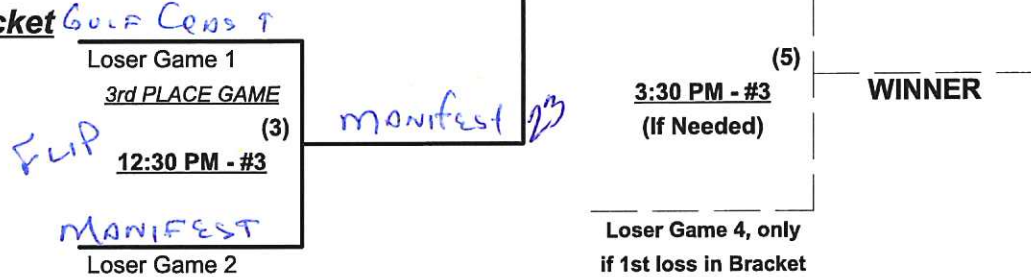

Elimination Bracket

SSUSA's Texas State Championships II 2021
 Grapevine, Texas
 May 14 - 16, 2021

Rev. 05/07/2021

Men's 55+ Major Division • 3 Teams

Championship Bracket

SATURDAY

SUNDAY

Elimination Bracket