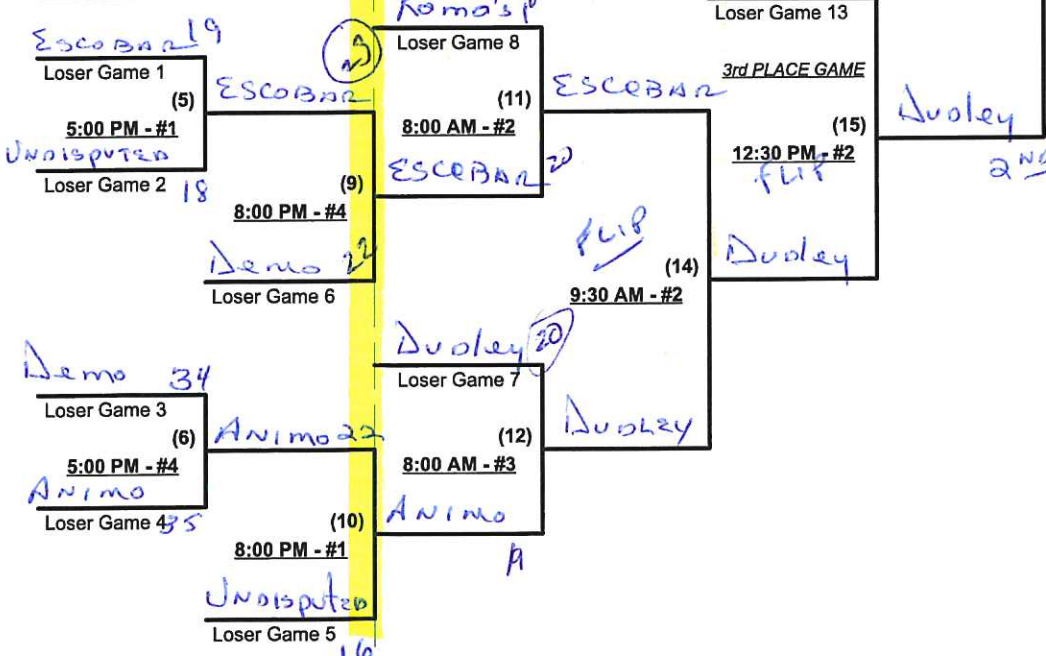

Elimination Bracket