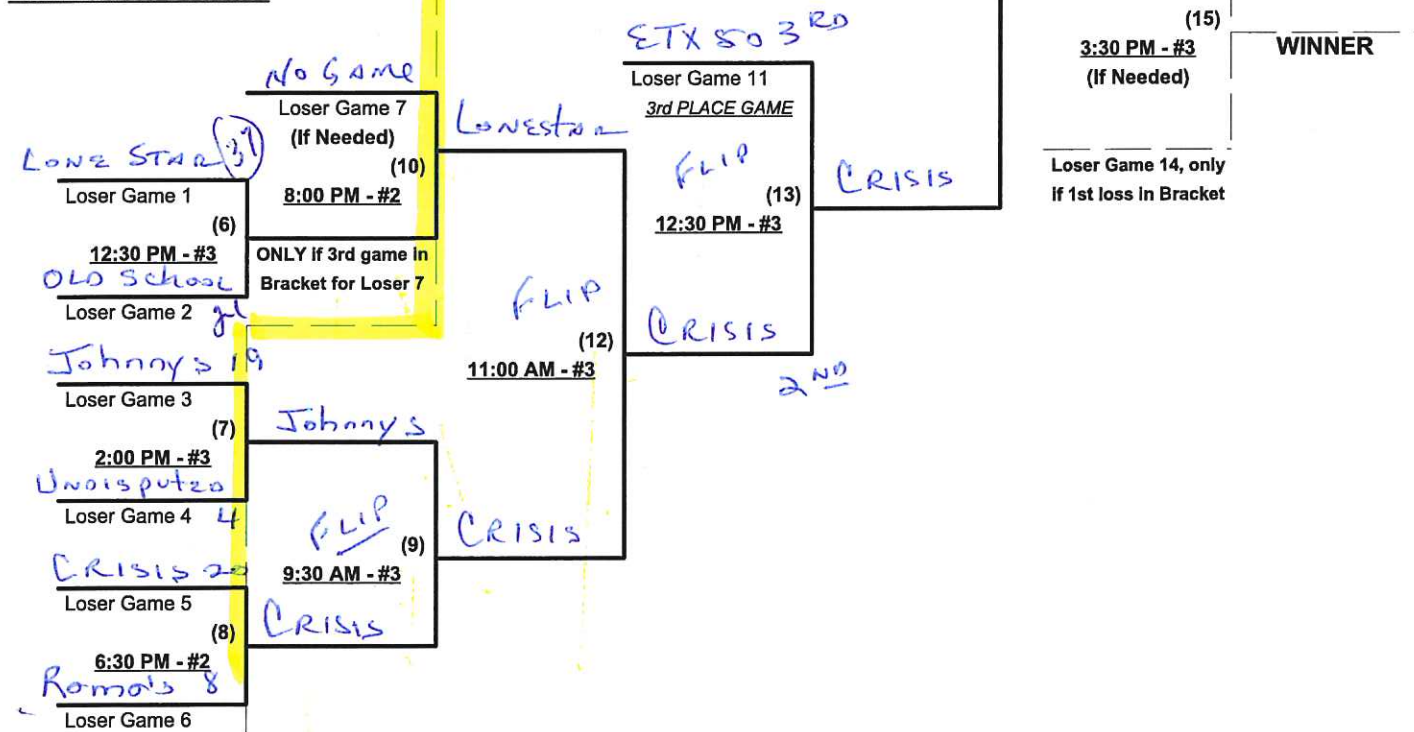

SSUSA's Texas State Championships II 2021

Grapevine, Texas

May 14 - 16, 2021

Rev. 05/07/2021

Men's 50+ AAA Division • 7 Teams

Championship Bracket

Elimination Bracket

SSUSA's Texas State Championships II 2021