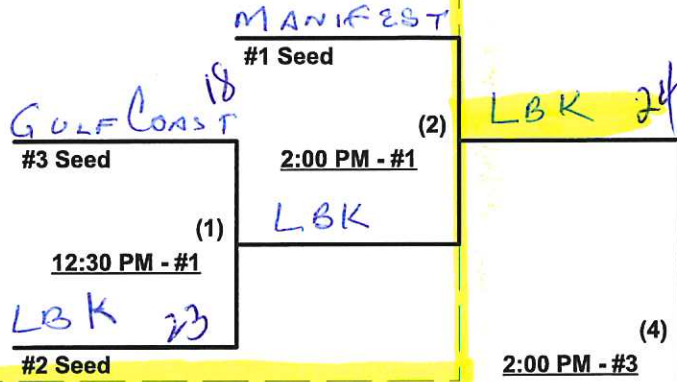

Elimination Bracket

SSUSA's Texas State Championships II 2021
 Grapevine, Texas
 May 14 - 16, 2021

Rev. 05/07/2021

Men's 55+ Major Division • 3 Teams

Championship Bracket

SATURDAY

SUNDAY

Elimination Bracket