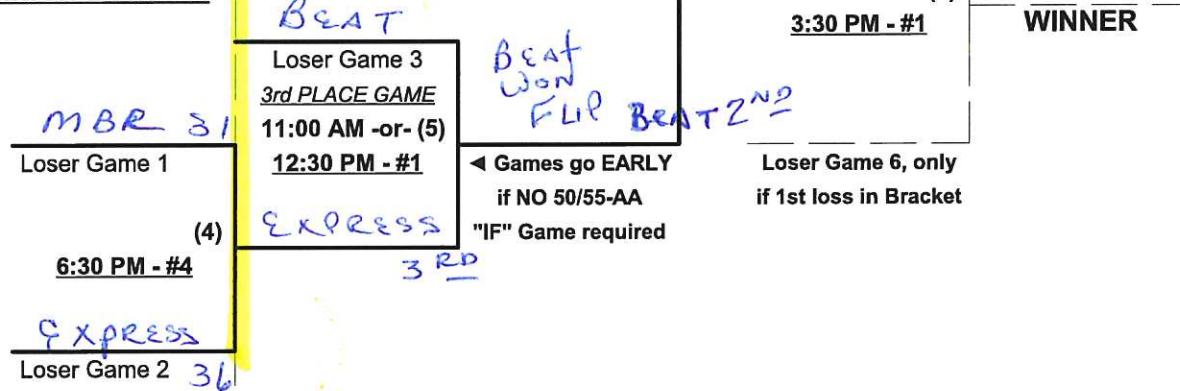

Elimination Bracket