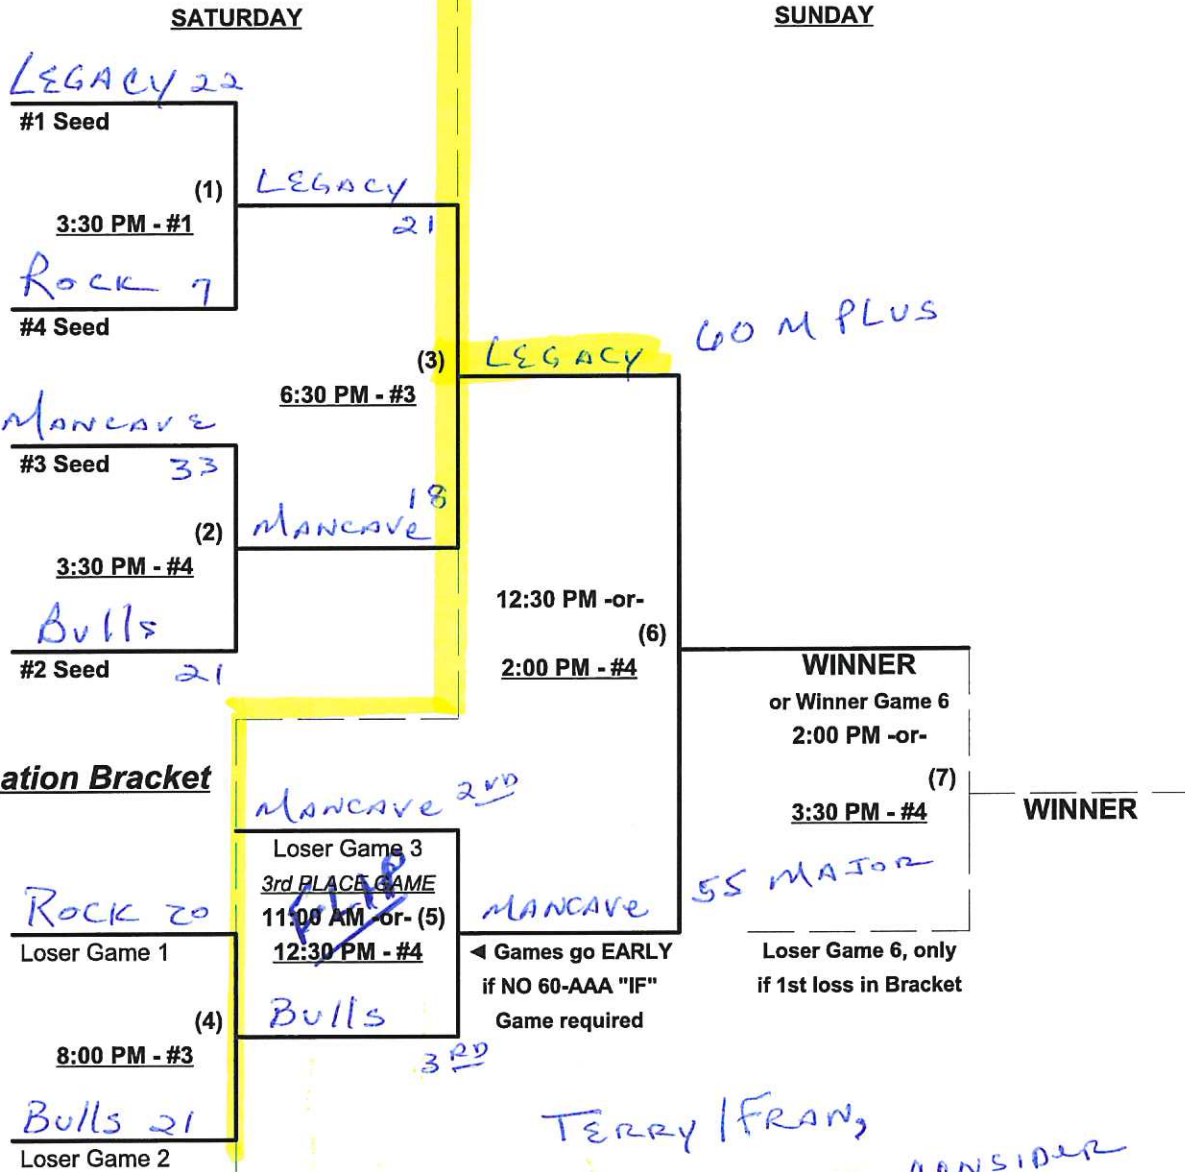

SSUSA's Texas State Championships II 2021

Grapevine, Texas

May 14 - 16, 2021

Rev. 05/07/2021

Men's 55/60+ Platinum Division • 4 Teams

	Win	Loss	
3	1	11	1 ManCave 55 (TX)
4	1	111	2 Rock N Legends 9 (TX)
2	11	1	3 Texas Bulls 55
1	111		4 Legacy Sports USA (AZ)

Friday • May 14, 2021 • Oak Grove Softball Complex • Grapevine

Field address ► 2700 Dove Loop Rd. - Grapevine, TX 76051

Time	#	Runs	Team Name	Field	#	Runs	Team Name
8:00 AM	1	20	ManCave 55 (TX)	2	2	19	Rock N Legends 9 (TX)
8:00 AM	4	19	Legacy Sports USA (AZ)	3	3	14	Texas Bulls 55
9:30 AM	2	3	Rock N Legends 9 (TX)	2	4	19	Legacy Sports USA (AZ)
9:30 AM	3	20	Texas Bulls 55	3	1	19	ManCave 55 (TX)

Saturday • May 15, 2021 • Oak Grove Softball Complex • Grapevine

Time	#	Runs	Team Name	Field	#	Runs	Team Name
11:00 AM	1	17	ManCave 55 (TX)	3	4	20	Legacy Sports USA (AZ)
11:00 AM	2	21	Rock N Legends 9 (TX)	4	3	23	Texas Bulls 55

Seeding for 55/60-Platinum Double Elimination bracket commencing Saturday afternoon • See bracket for details

Format: Full (3-game) game Round Robin to seed 55/60-Platinum Double Elimination bracket

NOTE Team #1 must WIN bracket to earn 1st Place Awards and 2022 T.O.C. bid in 60-Major+

If Team #1 wins, Runner-up also earns 2022 T.O.C. bid in 55-Major • ONE AWARD SET

Home Runs - Major = 6 per team per game, Outs

NOTE SSUSA Official Rulebook §9.5 (Retrieving Home Run Balls) will be strictly enforced.

Pitch Count - All batters start with 1-1 count (WITH courtesy foul) per SSUSA Rulebook §6.2 (Pitch Count)

Run Rules - 5 runs per ½ inning at bat (except open inning)

Mercy Rule - Fifteen (15) runs after five (5) innings (or 20 Runs after 4 innings)

Time Limits - RR = 65 + open inn. • Bracket = 70 + open inn. • Championship game(s) = 7 innings full

Tie Breakers - Head to head (in full RR only), least runs allowed, run differential, coin toss

Schedule Subject to Change at Discretion of Tournament and Field Directors

TERRY FRANKS
COULD WE CONSIDER
AWARDING BERTHLE FOR
BOTH LEGACY AND MANCAVE
KELTH