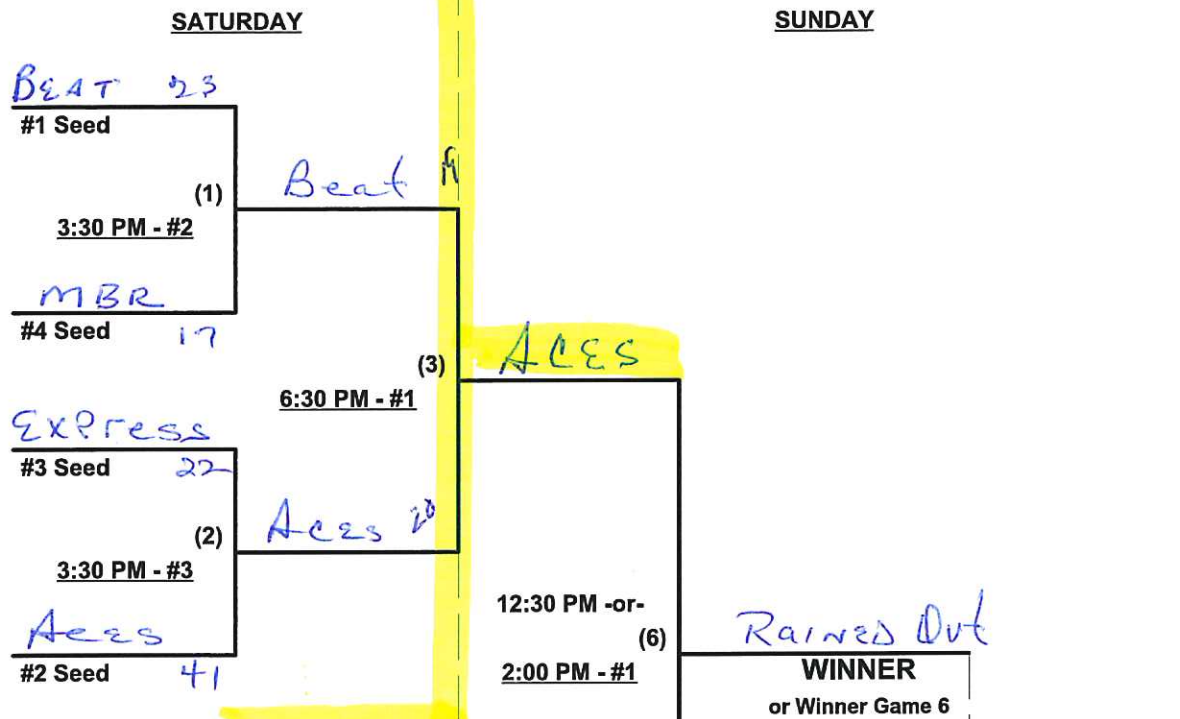

Schedule Subject to Change at Discretion of Tournament and Field Directors

SSUSA's Texas State Championships II 2021

Grapevine, Texas
May 14 - 16, 2021

Rev. 05/07/2021

Men's 50+ Major Division • 4 Teams

Championship Bracket