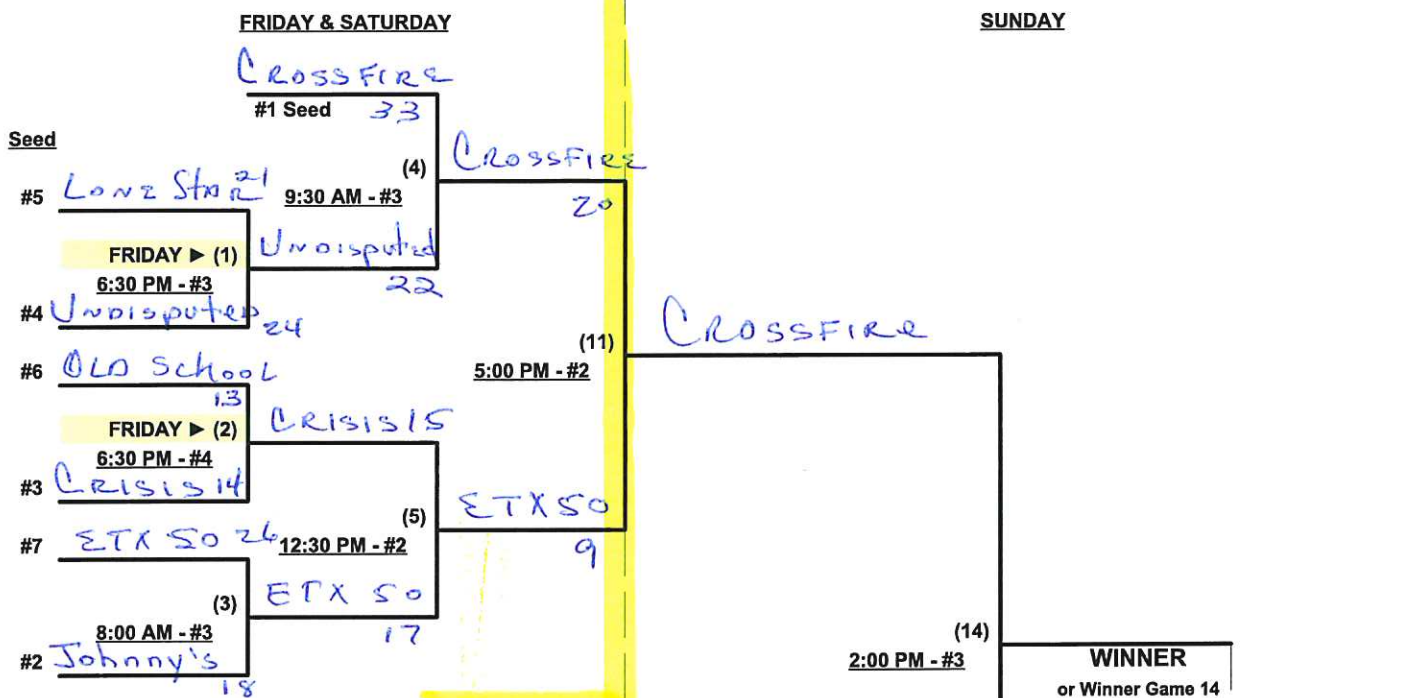

SSUSA's Texas State Championships II 2021

Grapevine, Texas

May 14 - 16, 2021

Rev. 05/07/2021

Men's 50+ AAA Division • 7 Teams

Championship Bracket