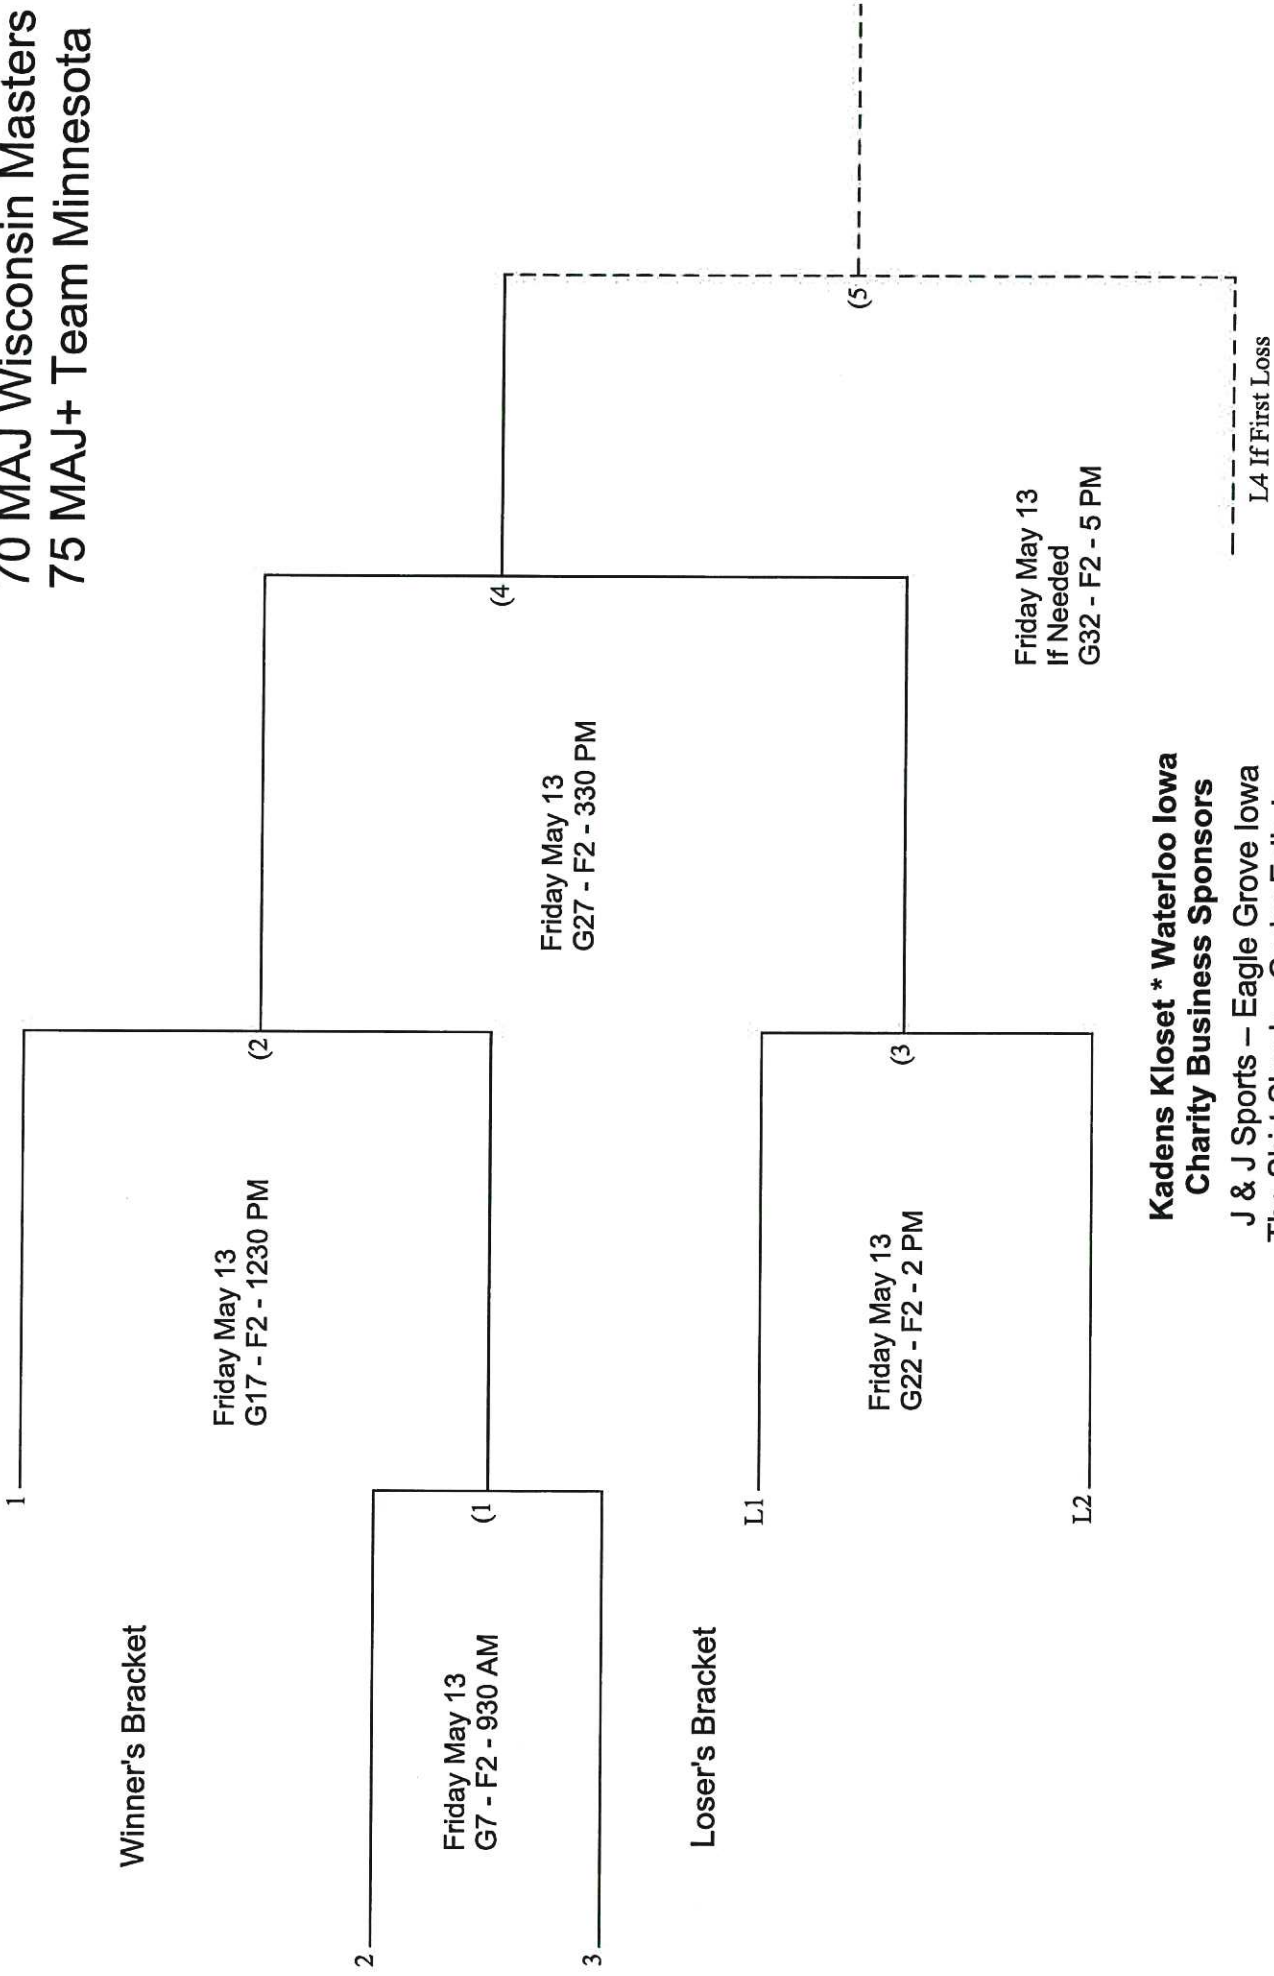

2022 Iowa Senior Open 70-75 MAJ+MAJ

- 70 MAJ KC Kids
- 70 MAJ Wisconsin Masters
- 75 MAJ+ Team Minnesota

Kadens Klostet * Waterloo Iowa
Charity Business Sponsors
J & J Sports – Eagle Grove Iowa
The Shirt Shack – Cedar Falls Iowa
Jim Bagbey Agency – Urbandale Iowa