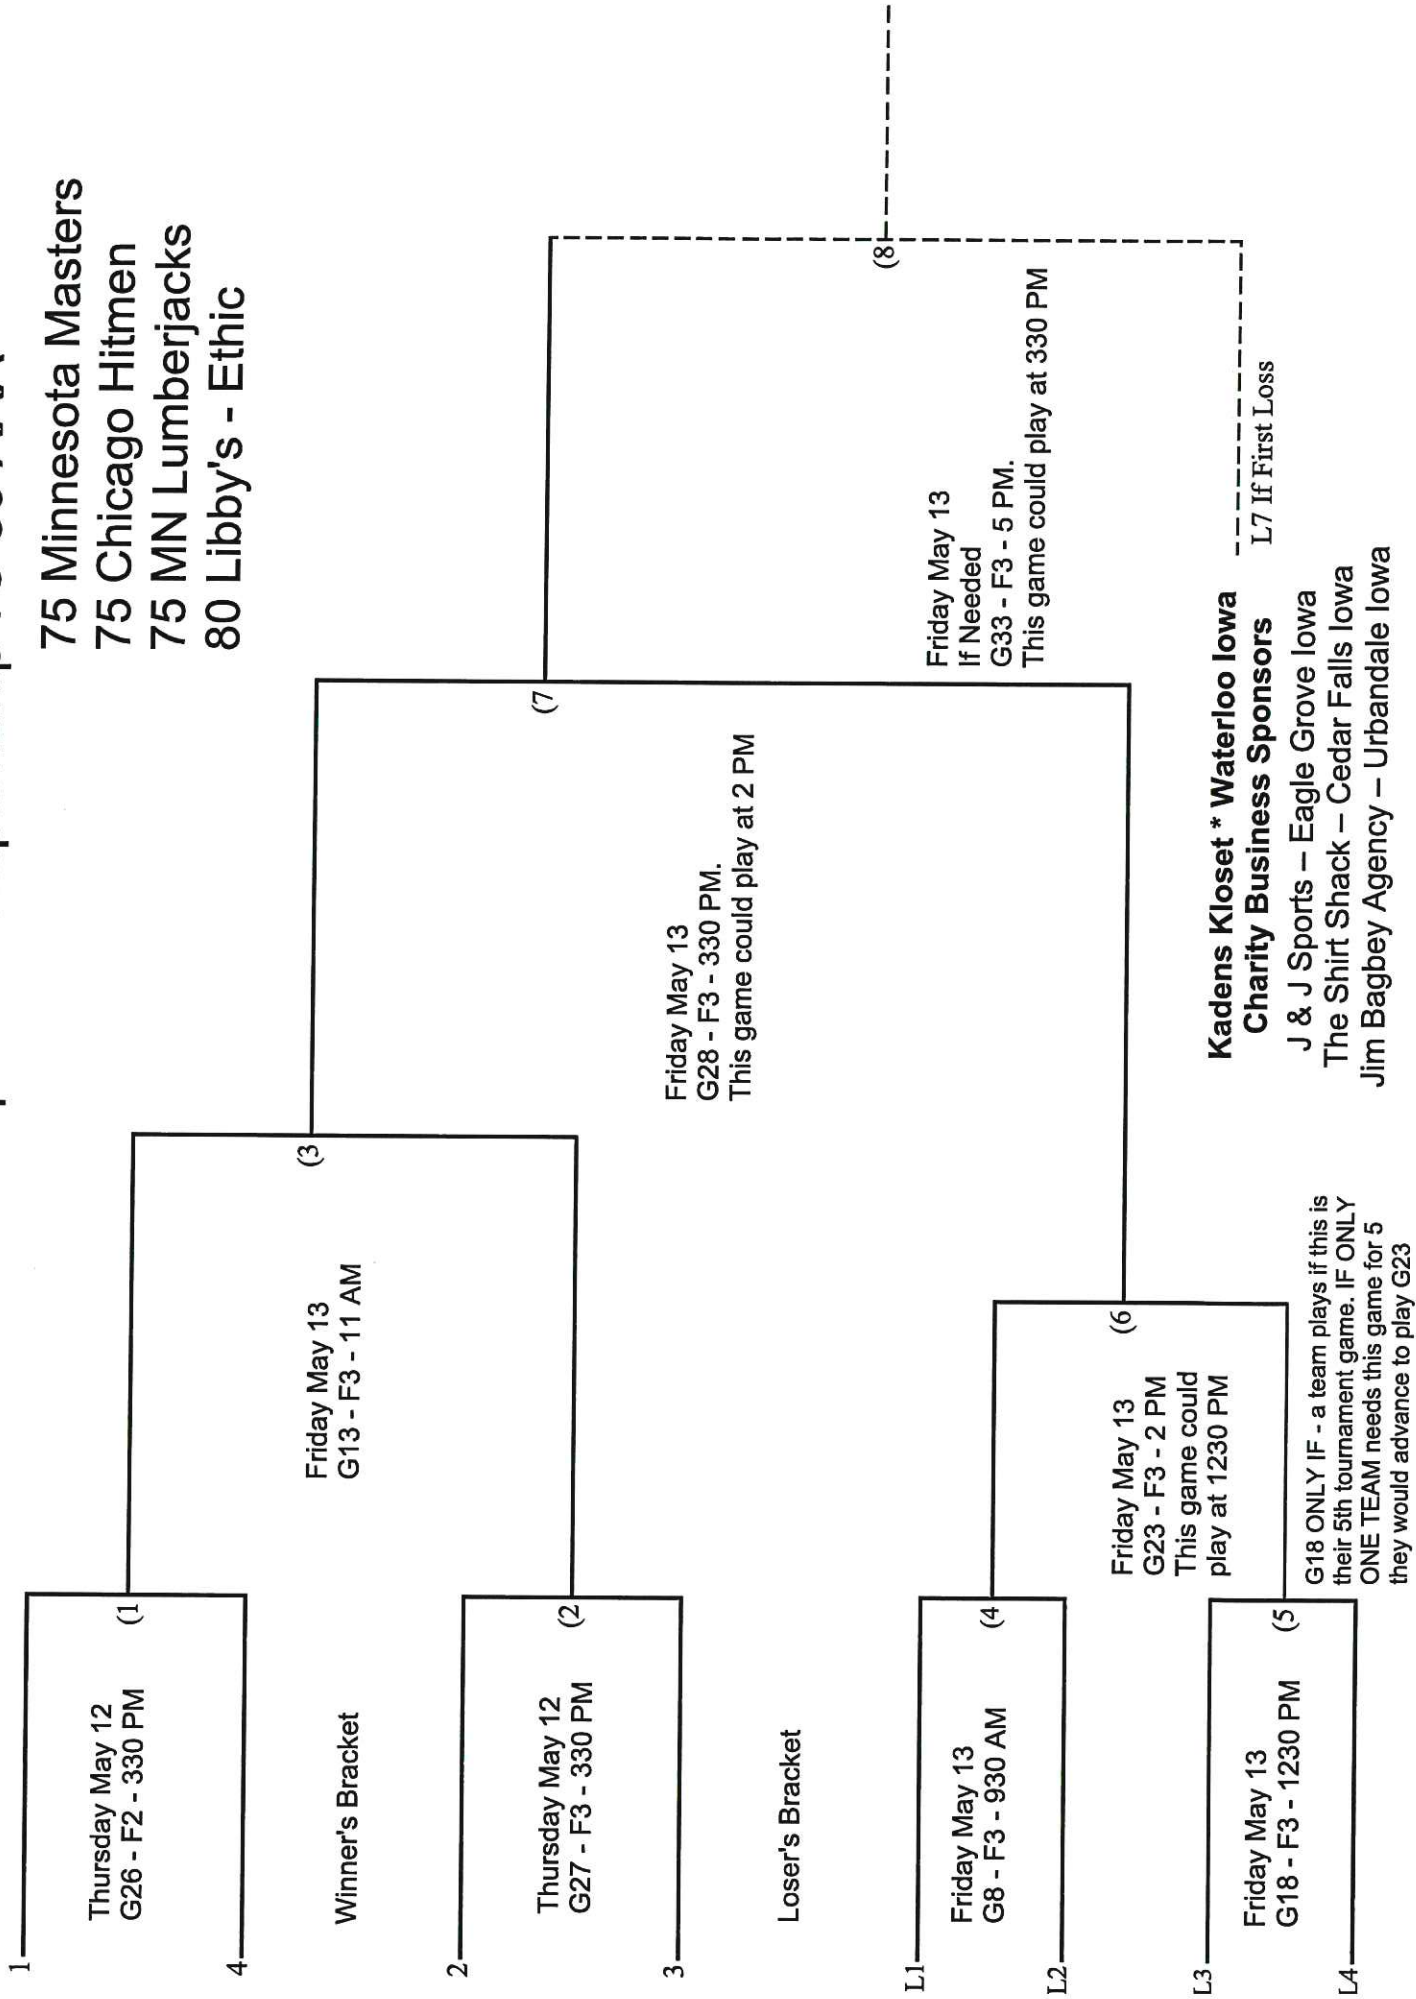

2002 Iowa Senior Open Championship 75-80 AAA

- 75 Minnesota Masters
- 75 Chicago Hitmen
- 75 MN Lumberjacks
- 80 Libby's - Ethic

Kadens Kloset * Waterloo Iowa
Charity Business Sponsors
J & J Sports – Eagle Grove Iowa
The Shirt Shack – Cedar Falls Iowa
Jim Bagbey Agency – Urbandale Iowa

G18 ONLY IF - a team plays if this is their 5th tournament game. IF ONLY ONE TEAM needs this game for 5 they would advance to play G23

--- L7 If First Loss