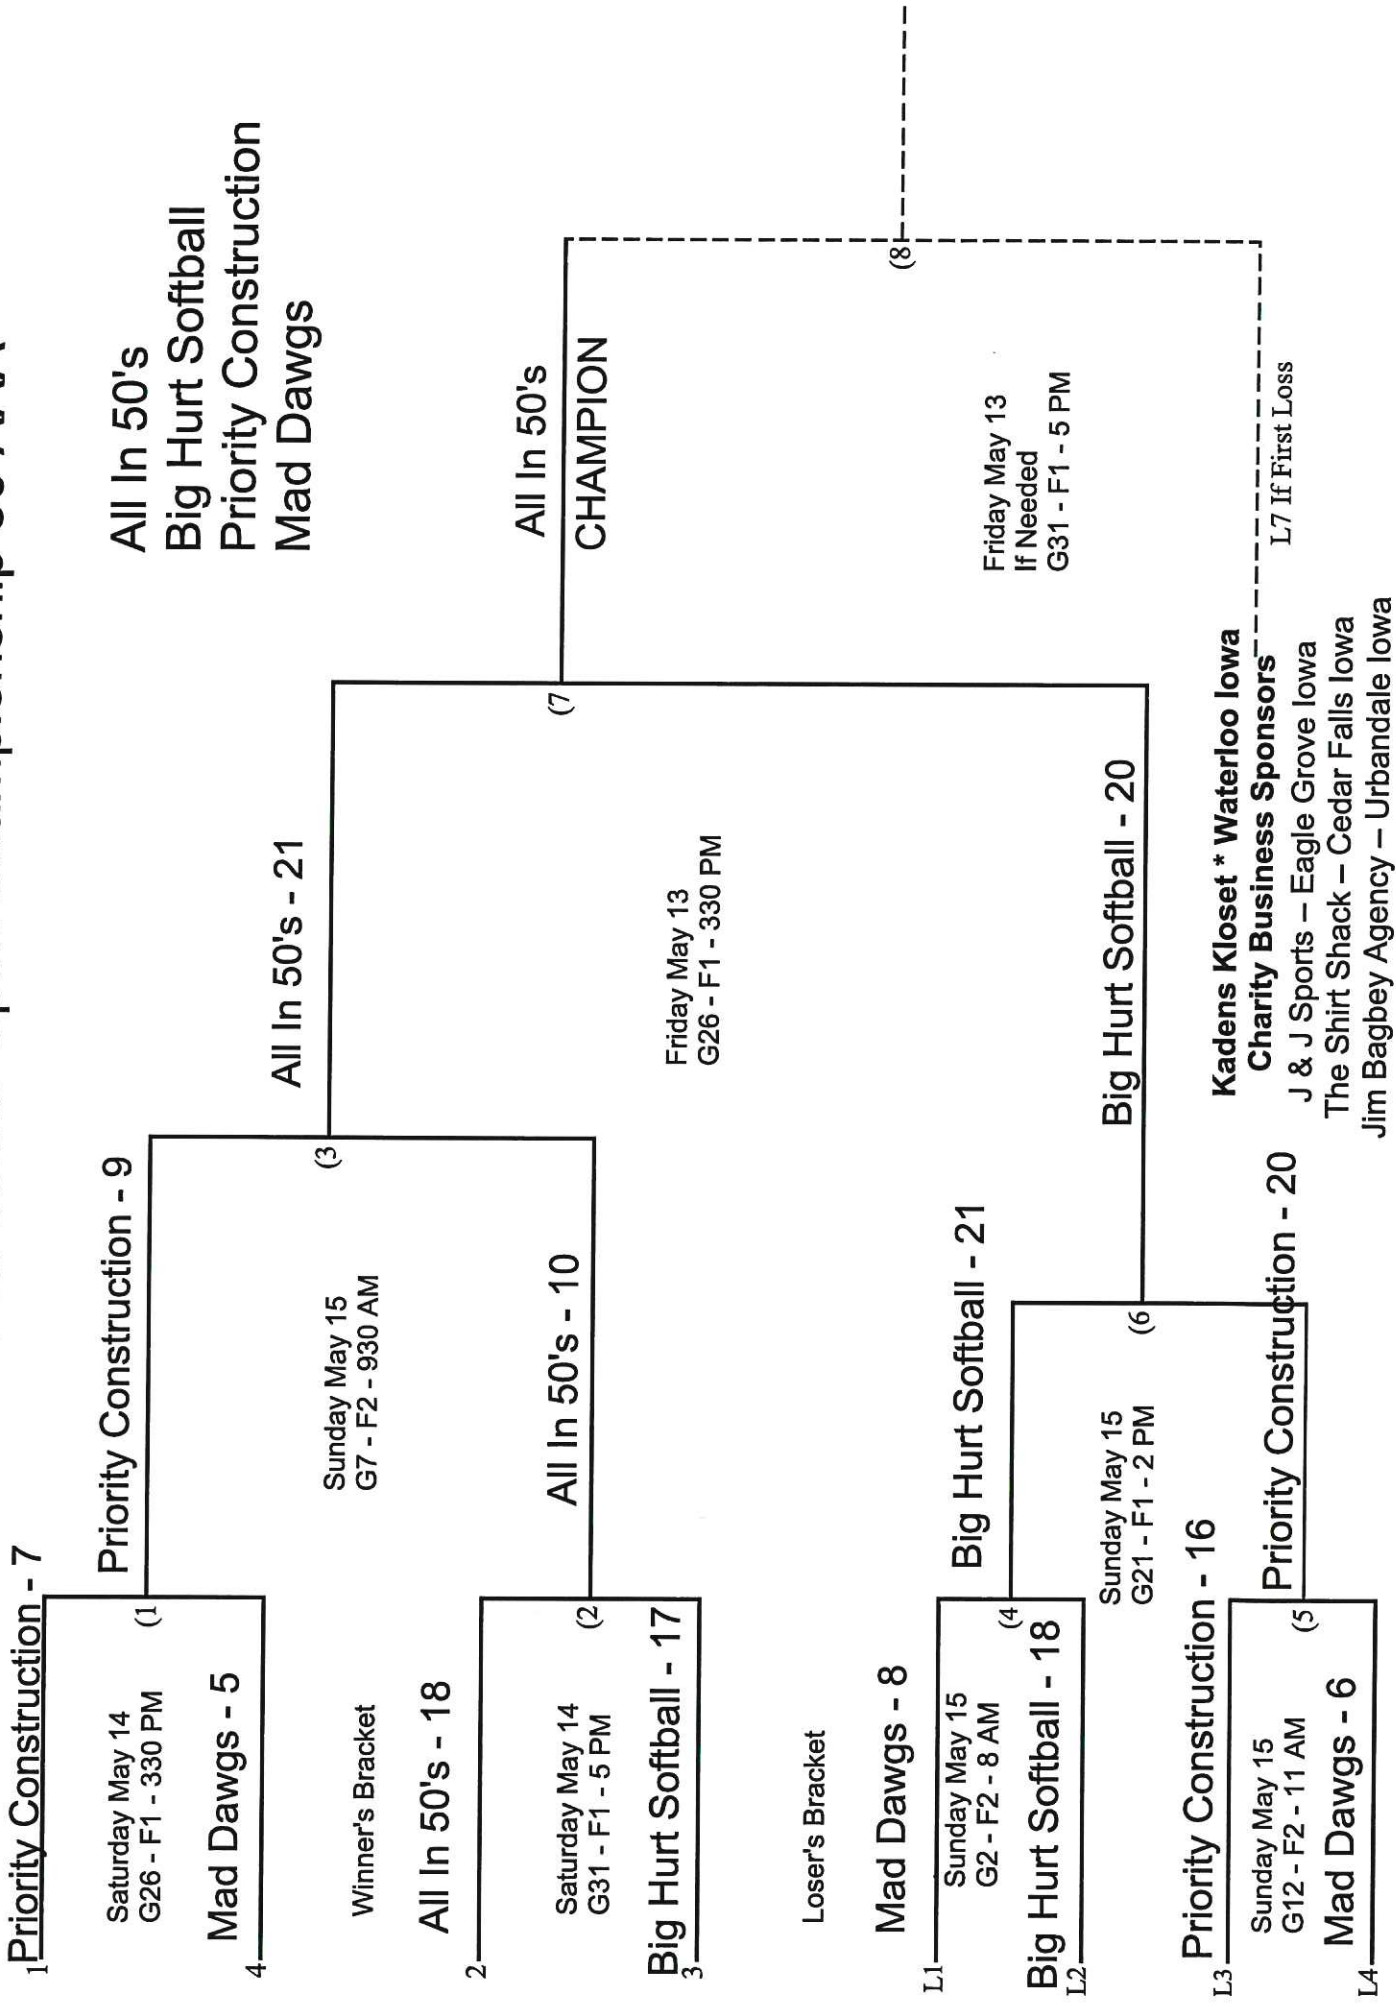

2022 Iowa Senior Open Championship 50 AAA

2022 Iowa Senior Open Championship 50-55 MAJ

Winner's Bracket

50 Iowa Demons
 55 Pope Transport
 55 Iowa Demons

1 50 Iowa Demons - 25

50 Iowa Demons 15

Sunday May 15
 G14 - F4 - 11 AM