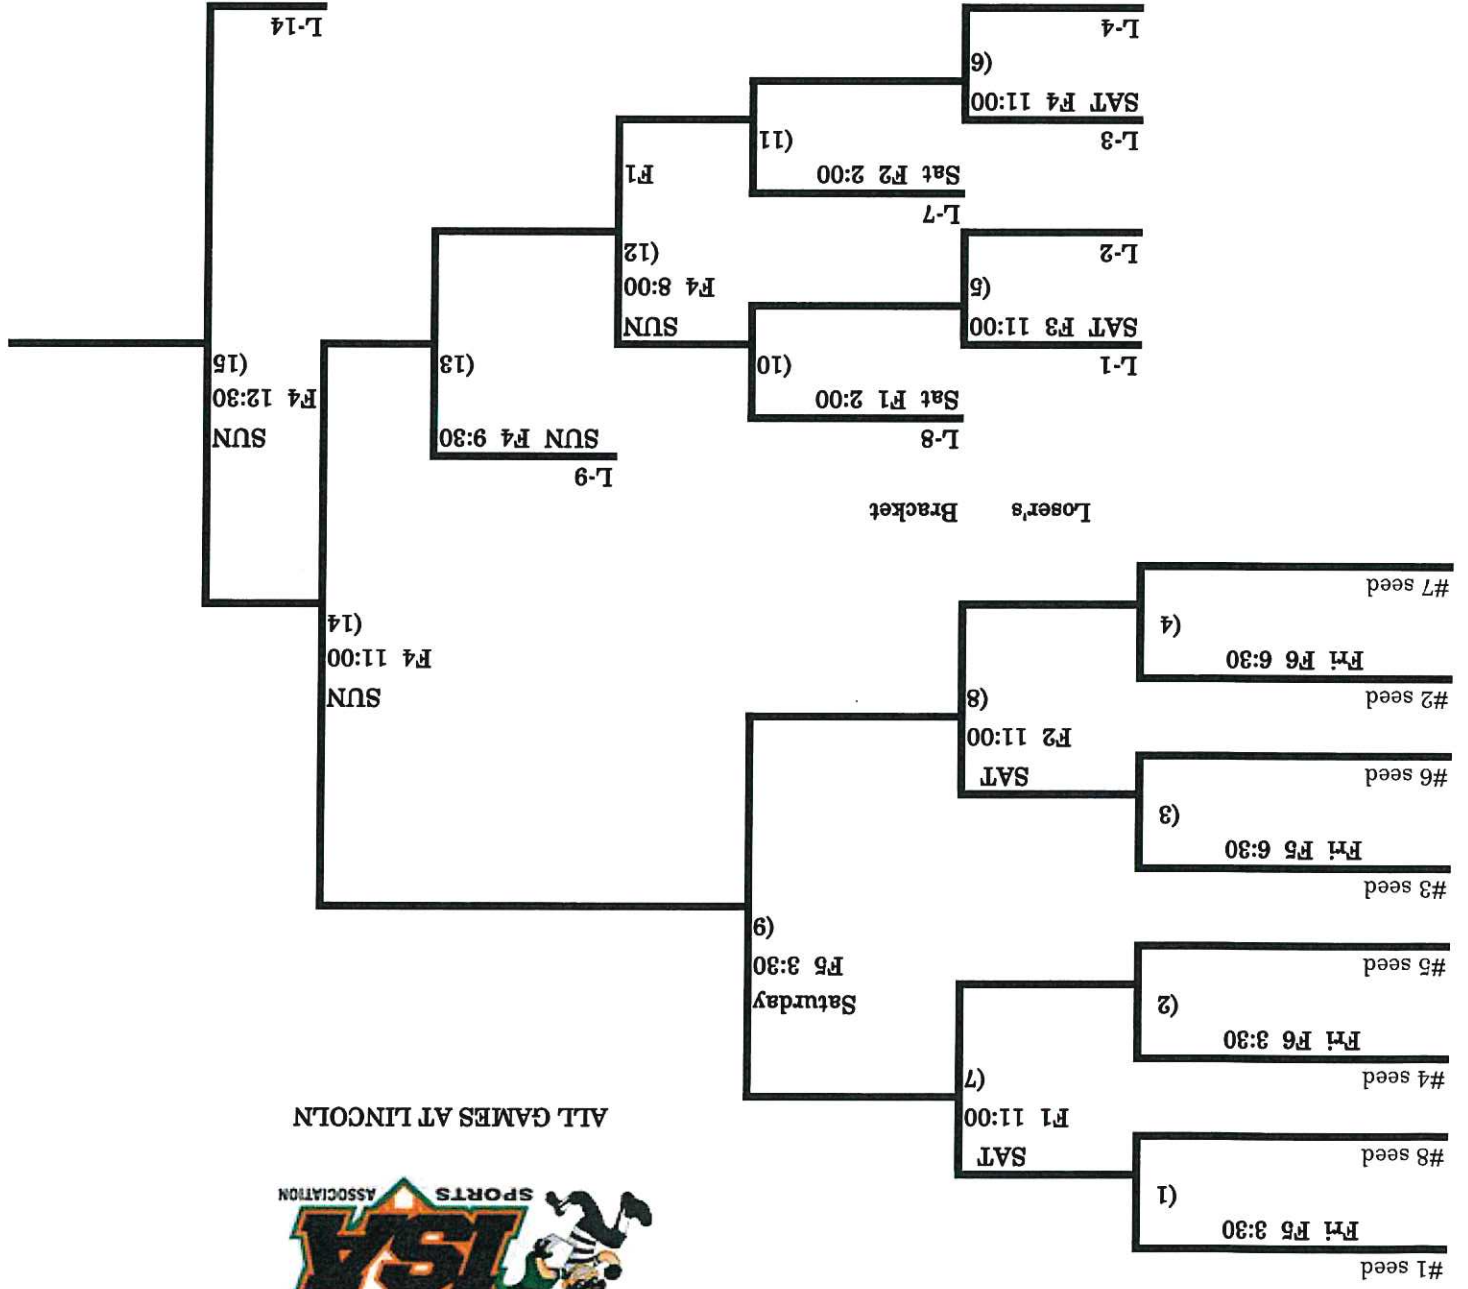

ISA Senior World

55 AAA Pool Play – Lincoln

Friday - Lincoln Park - 2501 Lincoln Park Drive - Columbus, IN

Game Time	Diamond #	Teams	Score
8:00	5	1 vs 2	
8:00	6	3 vs 4	
9:30	5	5 vs 6	
9:30	6	7 vs 8	
11:00	5	1 vs 3	
11:00	6	2 vs 4	
12:30	5	5 vs 7	
12:30	6	6 vs 8	

ISA Senior World 55AAA

ALL GAMES AT LINCOLN

Lincoln Park - 2501 Lincoln Park Drive - Columbus, IN

ISA Senior World

60M Pool Play - Lincoln

Teams	W	L	RSA
1 Antique Roadshow			
2 Dayton Legends/Cattle Company			
3 Isabel Heating & Cooling			
4 Louisville Softball Club			
5 Montgomery Swarm			
6 MPH Logistics/Larry's Tire/Wolfpack			
7 Pope Transport			
8 Swingcoast Roofing			