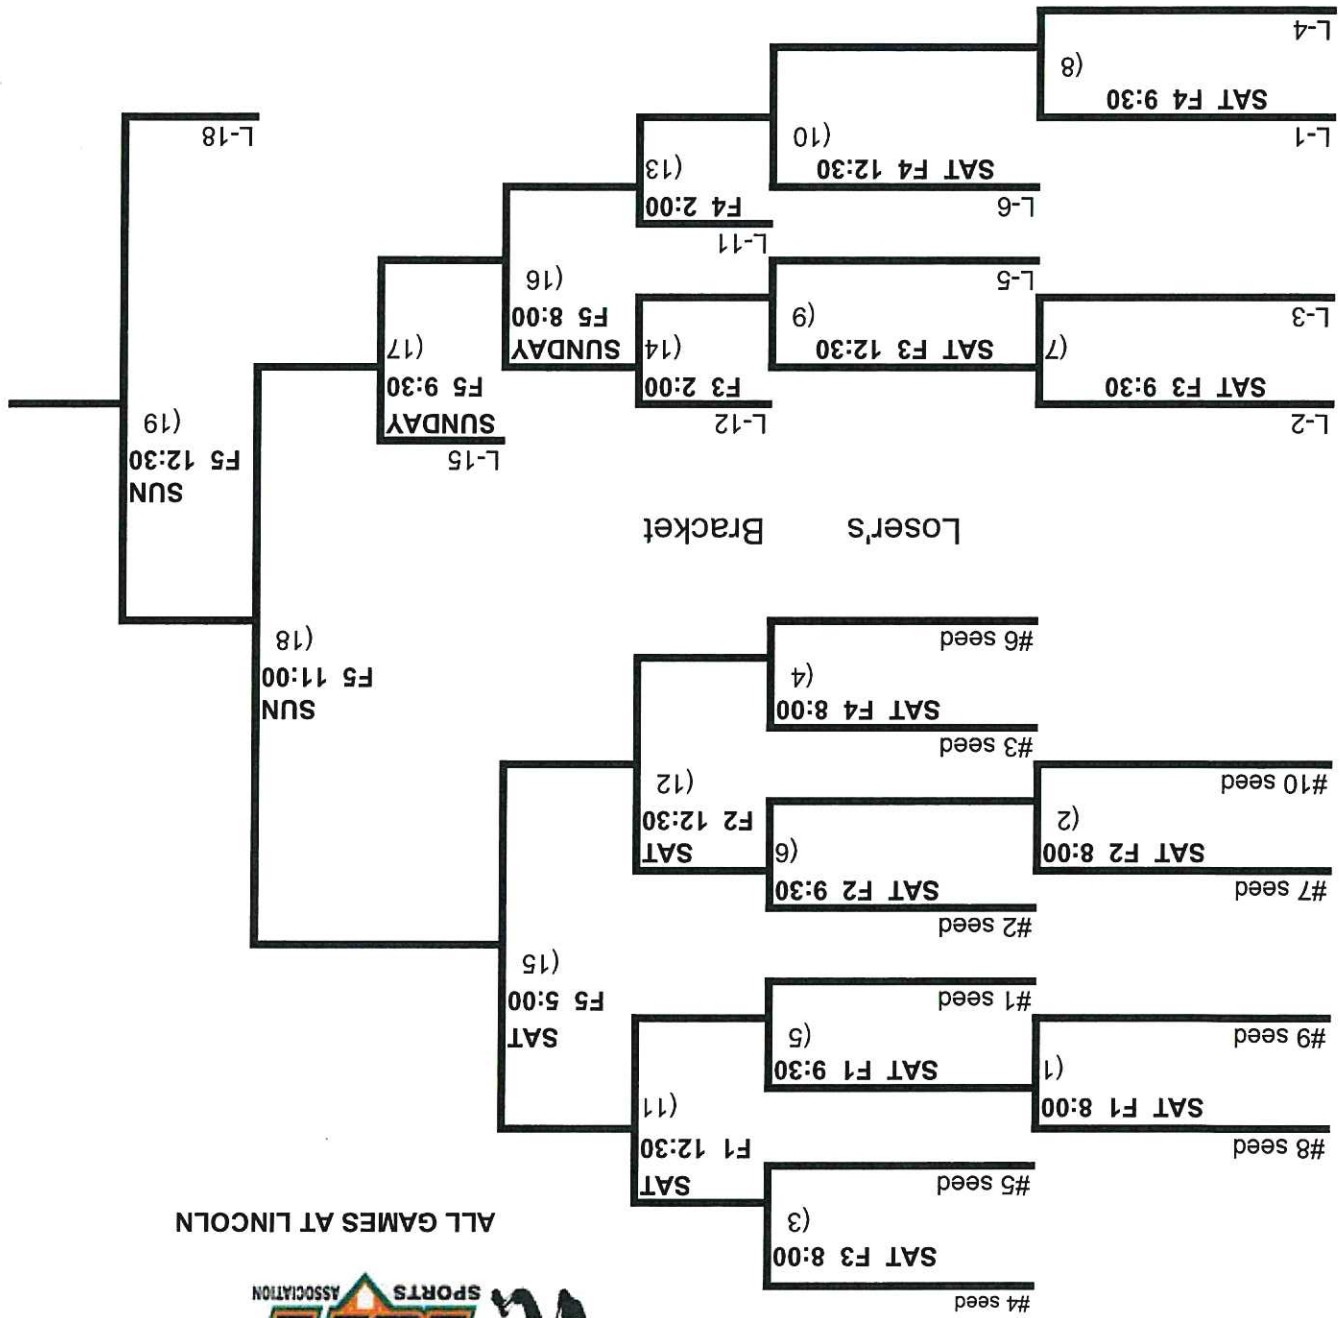

ISA Senior World

50M / 50M+ / 55M+

ALL GAMES AT LINCOLN

Lincoln Park - 2501 Lincoln Park Drive - Columbus, IN

ISA Senior World

50 AAA Pool Play - Shelbyville

Teams	W	L	RSA
1 All In			
2 Area 51			
3 Kon's Trenching			
4 Our Dirt			
5 Quality A's Reloaded			
6 Reds Boys			
7 River City Thunder			
8 Ryan Steel			
9 Team OG			
10 Tennessee Select/LP Sports			

ISA Senior World

50 AAA Pool Play – Shelbyville

Friday Blue River Memorial Park – 725 Lee Blvd. Shelbyville, IN

Game Time	Diamond #	Teams	Score
11:00	4	1 vs 2	
11:00	2	5 vs 6	
12:30	1	1 vs 3	
12:30	2	2 vs 4	
2:00	1	7 vs 8	
2:00	2	9 vs 10	
3:30	1	5 vs 7	
3:30	2	3 vs 4	
5:00	1	6 vs 9	
5:00	2	8 vs 10	

ISA Senior World

50AAA

ALL GAMES AT LINCOLN

Lincoln Park - 2501 Lincoln Park Drive - Columbus, IN

ISA Senior World

55M/60M+ Pool Play - Lincoln

Teams	W	L	RSA
1 Andy's Café Expos (55M)			
2 K & I (55M)			
3 Ohio Elite/R Sports/AMR (55M)			
4 Pope Transport (55M)			
5 PRS Softball (55M)			
6 St. Louis Lightning (55M)			
7 Warner Roofing/EQSi/TQL (55M)			
8 Monster Softball (60M+)			
9 Texas Crush Sixties (60M+)			

ISA Senior World

55M/60M+ Pool Play – Lincoln

Friday - Lincoln Park - 2501 Lincoln Park Drive - Columbus, IN

Game Time	Diamond #	Teams	Score
8:00	1	1 vs 2	
8:00	2	3 vs 4	
8:00	3	5 vs 6	
8:00	4	7 vs 8	
9:30	1	9 vs 1	
9:30	2	2 vs 3	
9:30	3	4 vs 5	
9:30	4	6 vs 7	
11:00	1	8 vs 9	