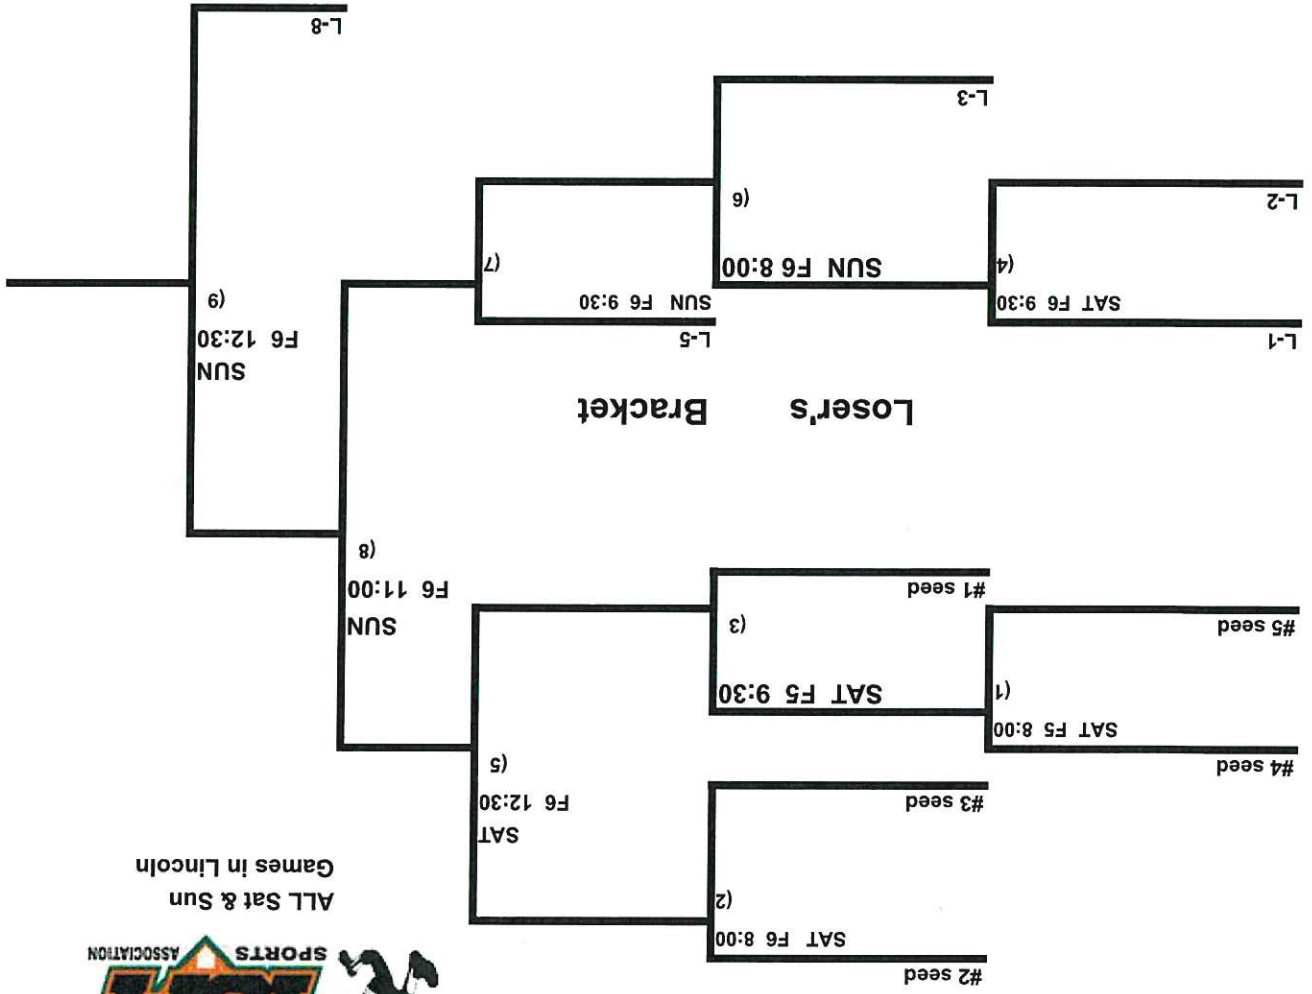

Lincoln Park - 2501 Lincoln Park Drive - Columbus, IN