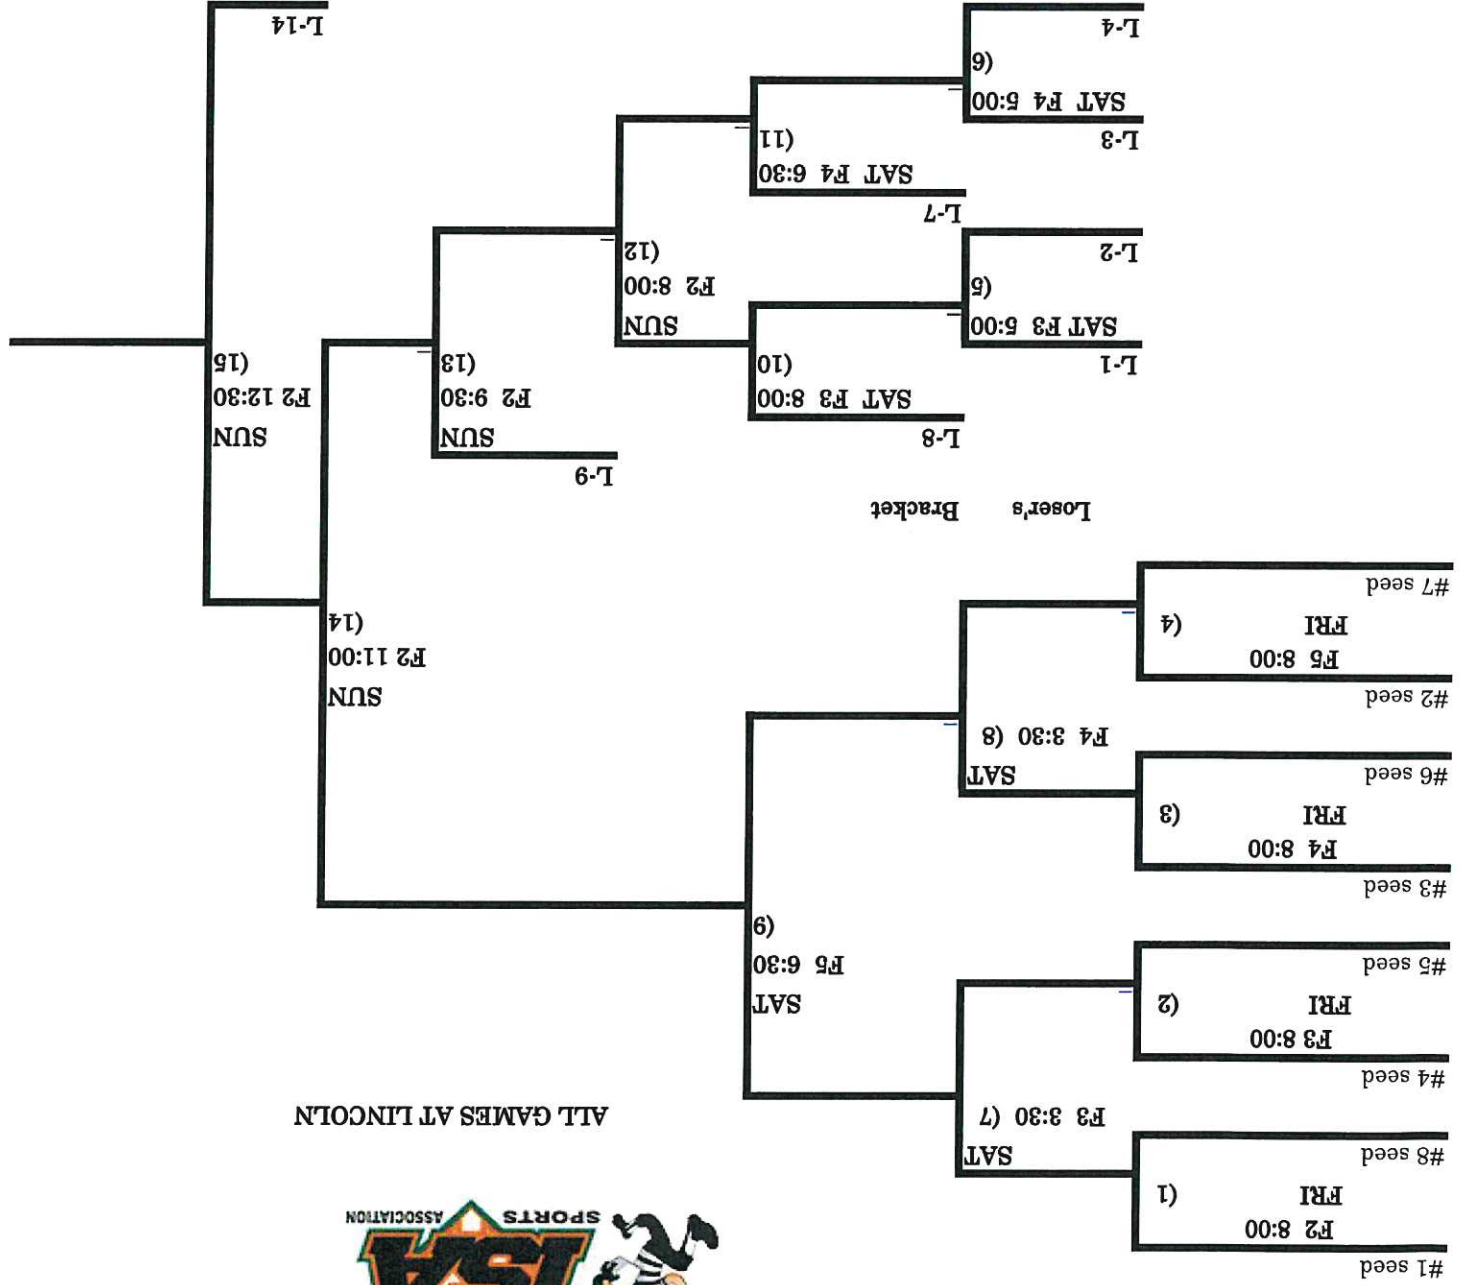

ISA Senior World

60M Pool Play – Lincoln

Friday

Lincoln Park - 2501 Lincoln Park Drive - Columbus, IN

Game Time	Diamond #	Teams	Score
3:30	1	1 vs 2	
3:30	2	3 vs 4	
3:30	3	5 vs 6	
3:30	4	7 vs 8	
5:00	1	1 vs 3	
5:00	2	2 vs 4	
5:00	3	5 vs 7	
5:00	4	6 vs 8	

ALL GAMES AT LINCOLN