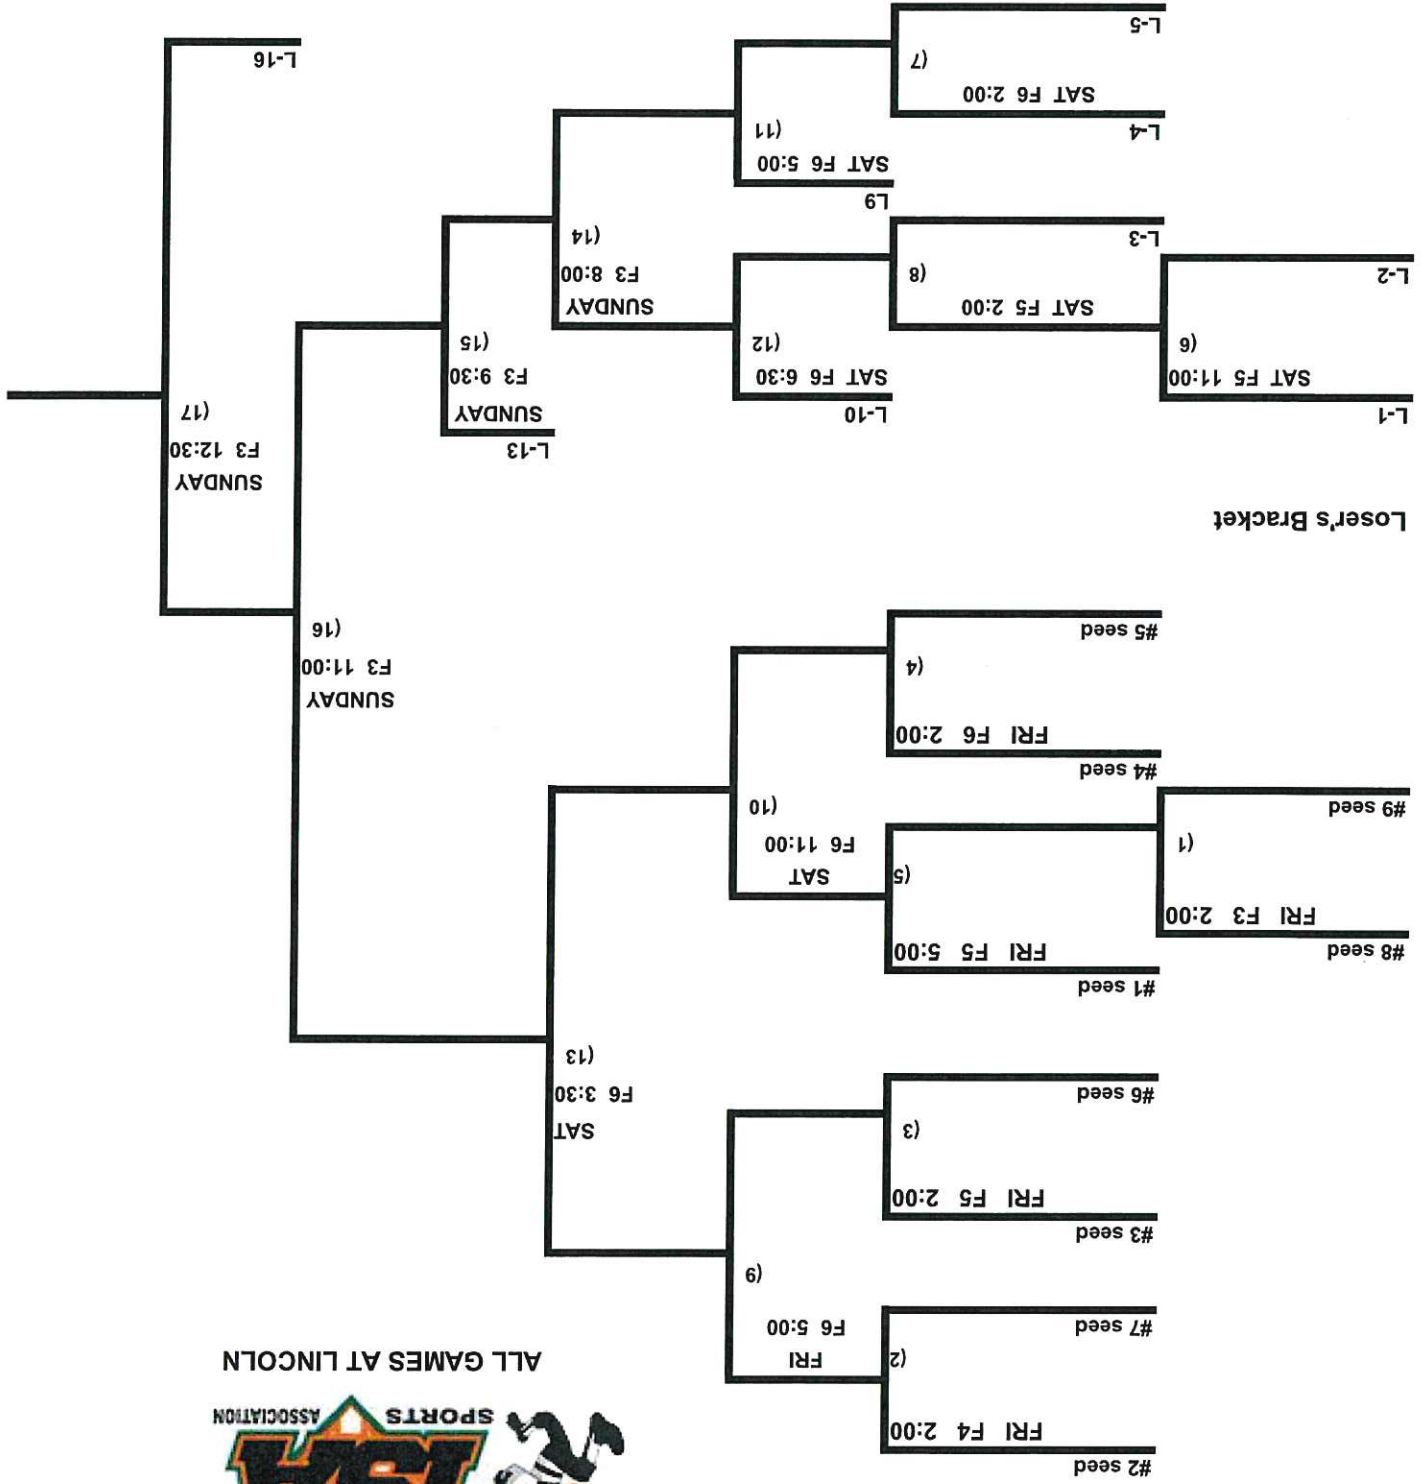

ISA Senior World

55M/60M+ Pool Play – Lincoln

Friday - Lincoln Park - 2501 Lincoln Park Drive - Columbus, IN

Game Time	Diamond #	Teams	Score
8:00	1	1 vs 2	
8:00	2	3 vs 4	
8:00	3	5 vs 6	
8:00	4	7 vs 8	
9:30	1	9 vs 1	
9:30	2	2 vs 3	
9:30	3	4 vs 5	
9:30	4	6 vs 7	
11:00	1	8 vs 9	

Lincoln Park - 2501 Lincoln Park Drive - Columbus, IN