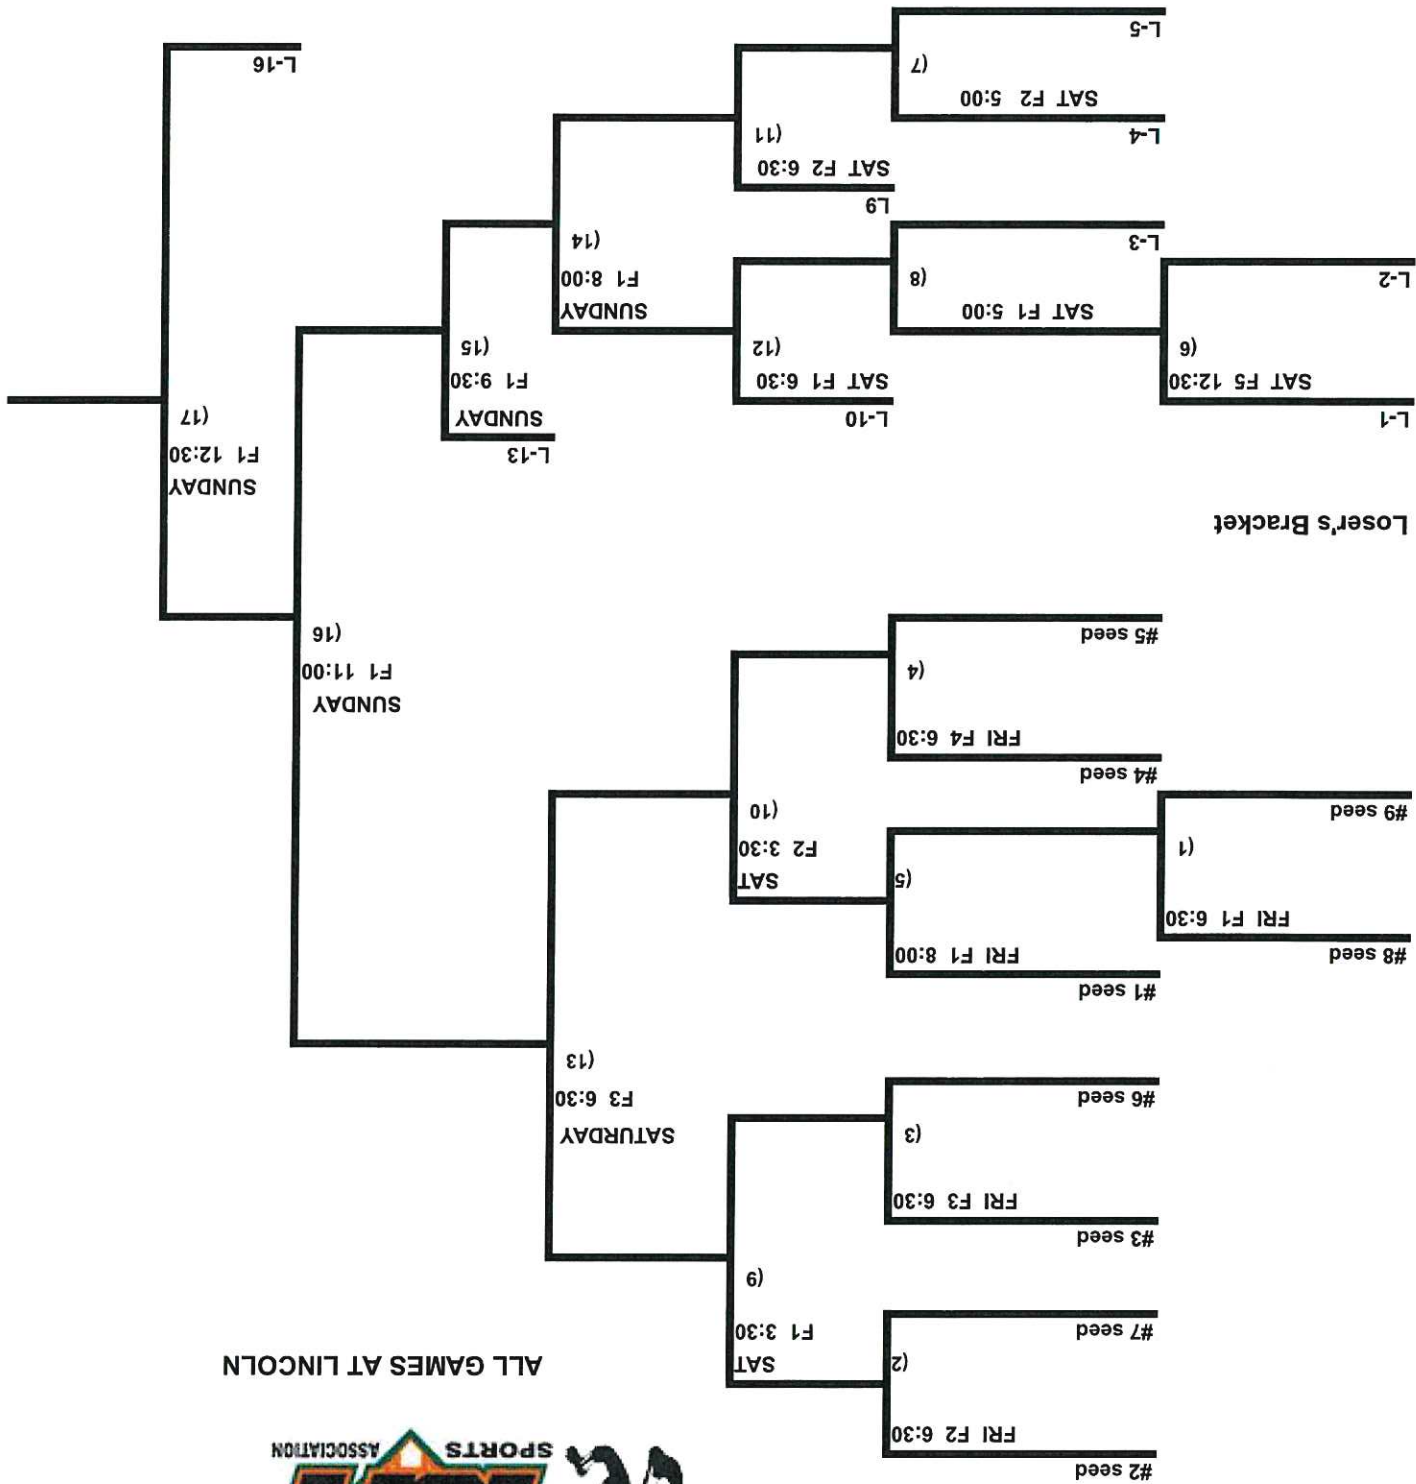

ISA Senior World

50M/50M+/55M+ Pool Play – Lincoln

FRIDAY - Lincoln Park - 2501 Lincoln Park Drive - Columbus, IN

Game Time	Diamond #	Teams	Score
11:00	2	1 vs 2	
11:00	3	3 vs 4	
11:00	4	5 vs 6	
12:30	1	7 vs 8	
12:30	2	9 vs 1	
12:30	3	2 vs 3	
12:30	4	4 vs 5	
2:00	1	6 vs 7	
2:00	2	8 vs 9	

ALL GAMES AT LINCOLN