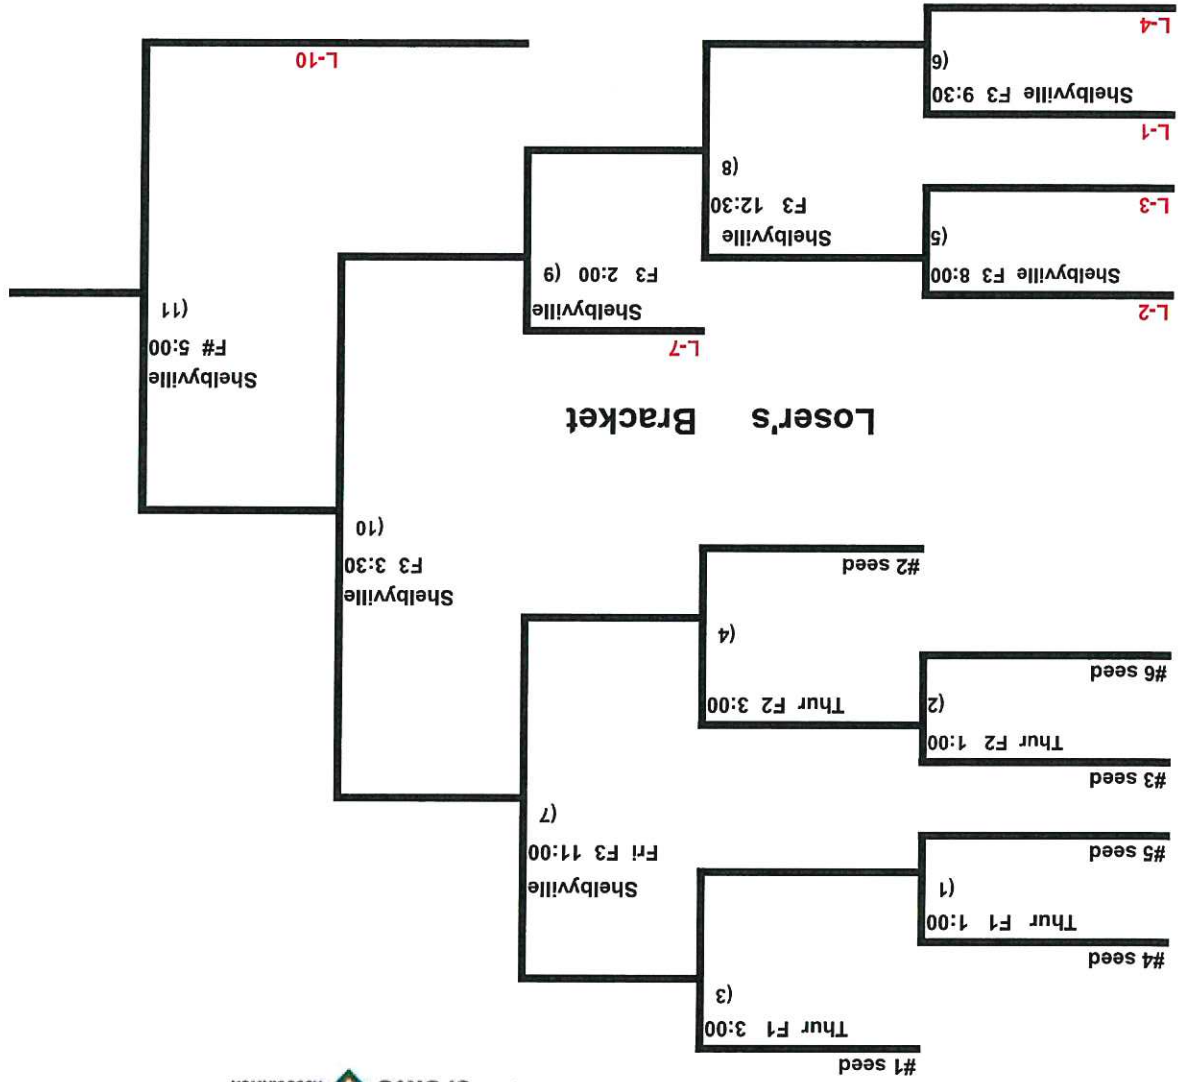

ISA Senior World

60AAA

ALL Sat & Sun
Games in Lincoln

Lincoln Park - 2501 Lincoln Park Drive - Columbus, IN

ISA Senior World

65M Pool Play - Lincoln

Teams	W	L	RSA
1 Dudley Lightning			
2 Midwest Prime			
3 Motown Stars			
4 Ohio Elite/Schones/Safe Step Tub			
5 Playmakers			
6 Windy City Softball			

ISA Senior World

65M Pool Play – Lincoln

THURSDAY - Lincoln Park - 2501 Lincoln Park Drive - Columbus, IN

Game Time	Diamond #	Teams	Score
8:00	1	1 VS 2	
8:00	2	3 VS 4	
9:30	1	5 VS 6	
9:30	2	1 VS 4	
11:00	1	2 VS 5	
11:00	2	3 VS 6	

ISA Senior World

65M

**ALL GAMES ON FRIDAY WILL BE AT
SHELBYVILLE**

Blue River Memorial Park - 725 Lee Blvd - Shelbyville, IN

ISA Senior World

65AAA/AA Pool Play - Lincoln

Teams	W	L	RSA
1 Dayton Legends Alpha Dawg Sports (AAA)			
2 MP Components/Bomb Squad (AAA)			
3 The Power (AAA)			
4 Tri Cities Seniors (AAA)			
5 Indy Fog (AA)			

ISA Senior World

65AAA/AA Pool Play – Lincoln

THURSDAY - Lincoln Park - 2501 Lincoln Park Drive - Columbus, IN

Game Time	Diamond #	Teams	Score
8:00	3	1 VS 2	
8:00	4	3 VS 4	
9:30	3	5 VS 1	
9:30	4	2 VS 3	
11:00	3	4 VS 5	