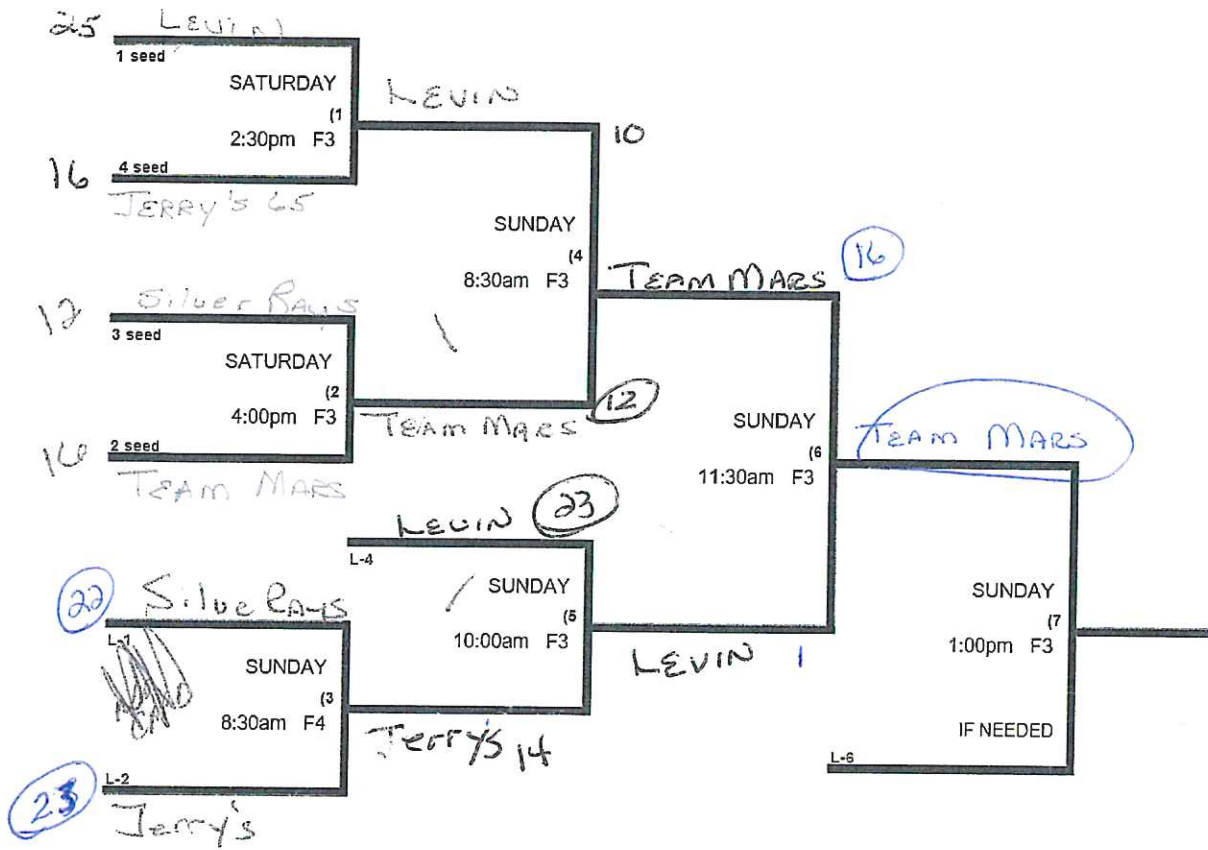

Sunshine State Showdown Men's 60-65 Gold Division

	WON	LOST	RUNS ALLOWED
12 Silver Rays 60s (60 AAA)	1	1	18, 9
13 Team Mars / Sunshine (60 AAA)	1	1	11, 15
14 Levin / Ameriprise (65 Major)	11		8, 13
15 Jerry's 65s (65 AAA)		11	19, 22

Saturday, May 20th - Auburndale Sports Complex

	TEAM	NAME	FIELD	TEAM	NAME
10:00am	12	<u>19</u> Silver Rays 60s	3	15	<u>18</u> S Jerry's 65s
10:00am	13	<u>8</u> Team Mars / Sunshine	4	14	<u>11</u> Levin Ameriprise 65
1:00pm	14	<u>12</u> Levin Ameriprise 65	3	12	<u>20</u> Silver Rays 60s
1:00pm	15	<u>15</u> S Jerry's 65s	4	13	<u>22</u> Team Mars / Sunshine

Format: 2 Round Robin games to determine seeding into the double elimination bracket.

Balls: Each team will receive 6 balls at check in. Only those balls can be used in the tourney.

Home Team: Determined by a coin flip in every game that does not involve an equalizer.

Equalizer $ - Team 15 RECEIVES an equalizer (5 runs) and is VISITOR in all games vs Teams 12-14.

Home Runs: Major = 6. AAA = 3. Play to lower rated team HR rule in all games.

NOTE: SSUSA Official Rulebook §9.5 (Retrieving Home Run Balls) will be strictly enforced.

Pitch Count: Batter begins with a 1-1 count and does get a courtesy foul.

Runs per Inning- 5 runs per ½ inning + the open inning.

Time Limits- Seed play = 65 minutes + Open inning. Bracket = 70+ Open inning. Champ = 80+ Open inning.

Seeding- 1) Overall Record 2) Head to Head 3) Least Runs Allowed 4) Best Differential 5) Coin Toss

Awards- One Awards Set in each bracket.

Schedule is Subject to Change at Discretion of Tournament and Field Directors

Sunshine State Showdown
Men's 60-65 Gold Division * 4 Teams