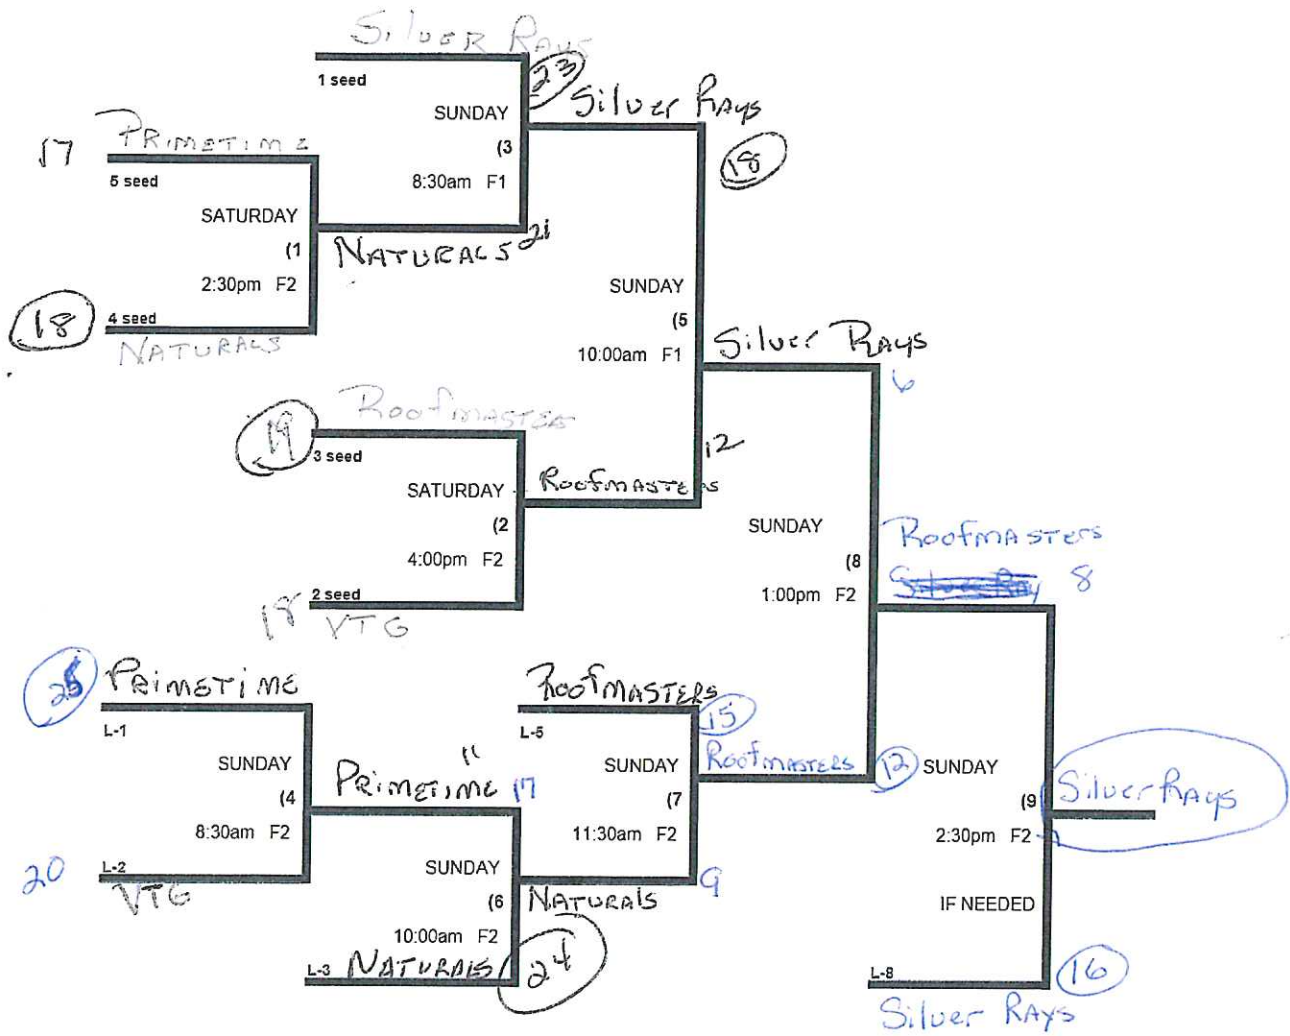

Sunshine State Showdown
Men's 50 AAA Division * 5 Teams