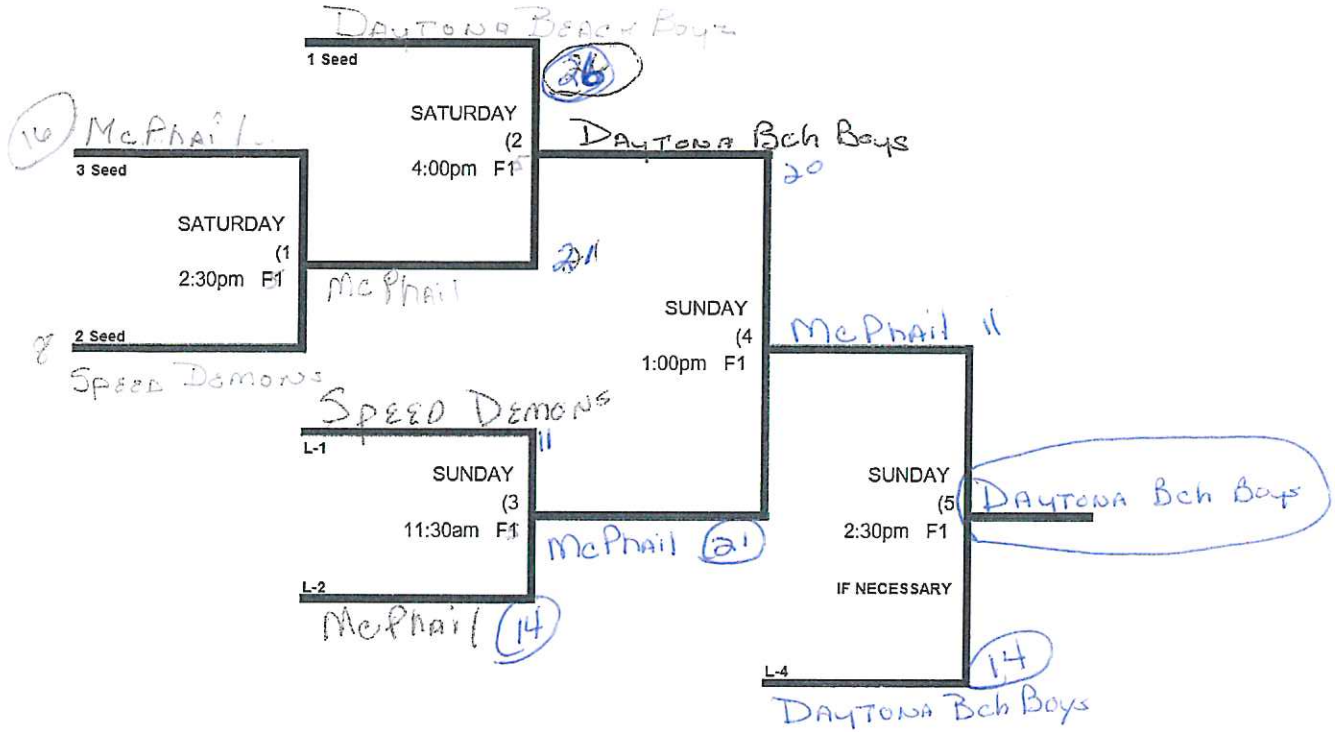

Sunshine State Showdown
Men's 55 Gold Division * 3 Teams

Daytona Beach Boyz (55 Major) GIVE and equalizer and are HOME TEAM in all bracket games.

Sunshine State Showdown Men's 60-65 Gold Division

	WON	LOST	RUNS ALLOWED
12 Silver Rays 60s (60 AAA)	1	1	18, 9
13 Team Mars / Sunshine (60 AAA)	1	1	11, 15
14 Levin / Ameriprise (65 Major)	11		8, 13
15 Jerry's 65s (65 AAA)		11	19, 22

Saturday, May 20th - Auburndale Sports Complex

	TEAM	NAME	FIELD	TEAM	NAME
10:00am	12	<u>19</u> Silver Rays 60s	3	15	<u>18</u> S Jerry's 65s
10:00am	13	<u>8</u> Team Mars / Sunshine	4	14	<u>11</u> Levin Ameriprise 65
1:00pm	14	<u>12</u> Levin Ameriprise 65	3	12	<u>20</u> Silver Rays 60s
1:00pm	15	<u>15</u> S Jerry's 65s	4	13	<u>22</u> Team Mars / Sunshine

Format: 2 Round Robin games to determine seeding into the double elimination bracket.

Balls: Each team will receive 6 balls at check in. Only those balls can be used in the tourney.

Home Team: Determined by a coin flip in every game that does not involve an equalizer.

Equalizer $ - Team 15 RECEIVES an equalizer (5 runs) and is VISITOR in all games vs Teams 12-14.

Home Runs: Major = 6. AAA = 3. Play to lower rated team HR rule in all games.

NOTE: SSUSA Official Rulebook §9.5 (Retrieving Home Run Balls) will be strictly enforced.

Pitch Count: Batter begins with a 1-1 count and does get a courtesy foul.

Runs per Inning- 5 runs per ½ inning + the open inning.

Time Limits- Seed play = 65 minutes + Open inning. Bracket = 70+ Open inning. Champ = 80+ Open inning.

Seeding- 1) Overall Record 2) Head to Head 3) Least Runs Allowed 4) Best Differential 5) Coin Toss

Awards- One Awards Set in each bracket.

Schedule is Subject to Change at Discretion of Tournament and Field Directors