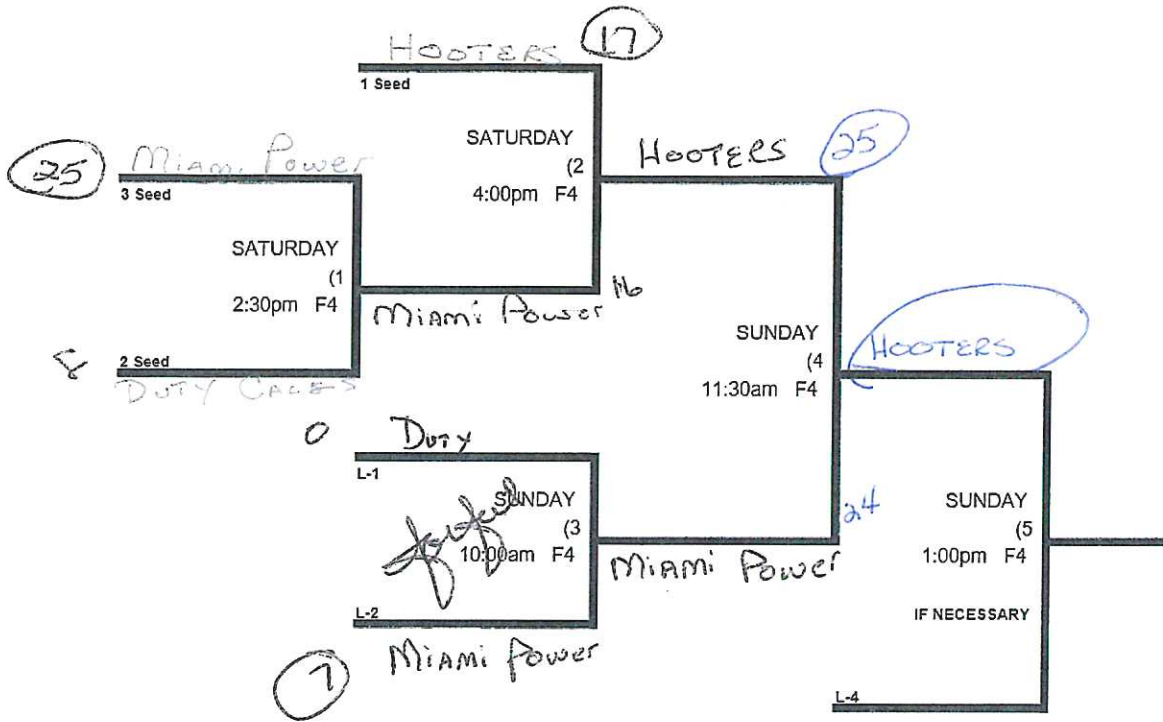

Runs per Inning- 5 runs per 1/2 inning at bat (except open inning)

Time Limits- Seed games = 65+ Open inning. Bracket = 70+ Open inning. Champ / If = 80+ Open inning.

Seeding- 1) Overall Record 2) Head to Head 3) Least Runs Allowed 4) Best Differential 5) Coin Toss

Awards- One Awards set for each bracket.

Schedule is Subject to Change at Discretion of Tournament and Field Directors

Sunshine State Showdown
 Men's 40-50 Major Division * 3 Teams

Hooters of Clearwater (40 Maj) GIVES and equalizer and is HOME TEAM in all bracket games.