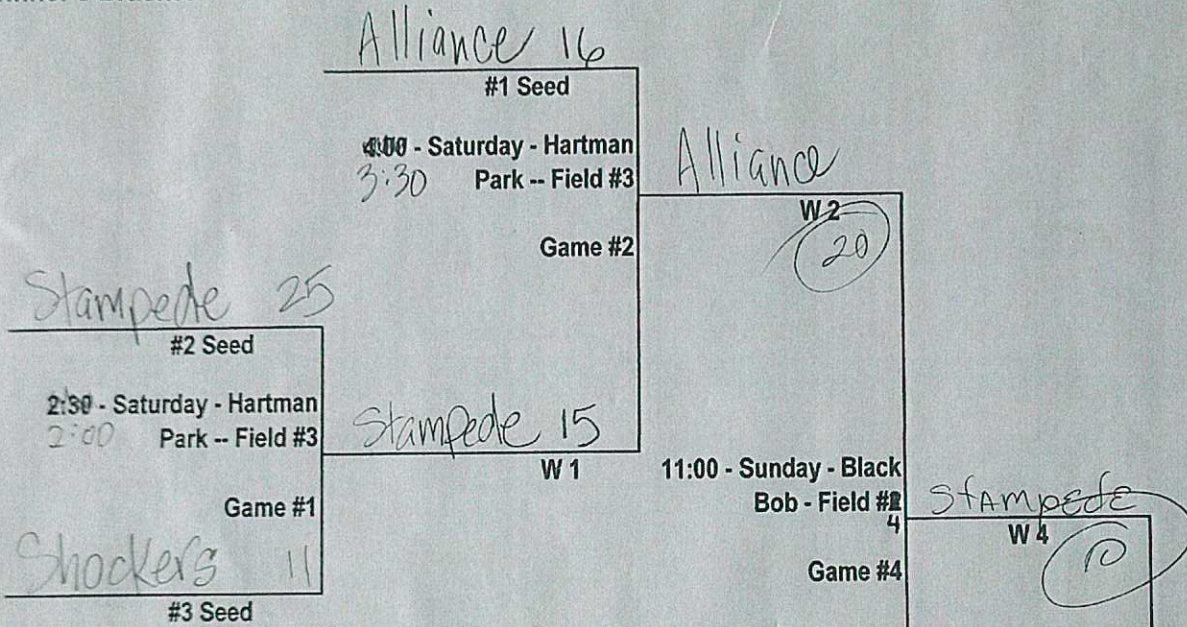

55 AAA

3 Team Double Elimination

Winner's Bracket

Loser's Bracket

Wes Weddle Tournament at Hartman Park
 May 20-21, 2023
 55 Major

Win	Loss	
		1) Vectra International
		2) Team Mission
		3) KC Elite
		4) Maher Homes Heroes

15
16
31
—
5

Winner's Bracket

Vectra 22
#1 Seed

2:00 - Saturday - Field #2
Game #1

MaHer 12
#4 Seed

KC ELITE 21
#2 Seed

3:30 - Saturday - Field #2
Game #2

MISSION 16
#3 Seed