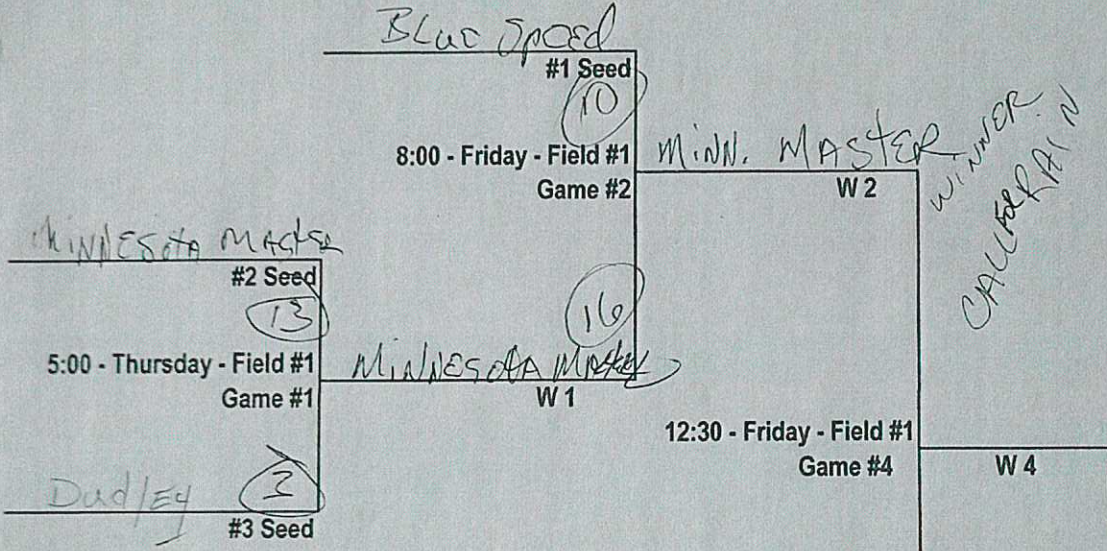

6 Trump Stote Micro Cell ball will be furnished

Extra balls will sold 3 for \$20.00

Pitch count 1-1 with a foul

65 Major

3 Team Double Elimination

Hartman Park

Winner's Bracket

Loser's Bracket