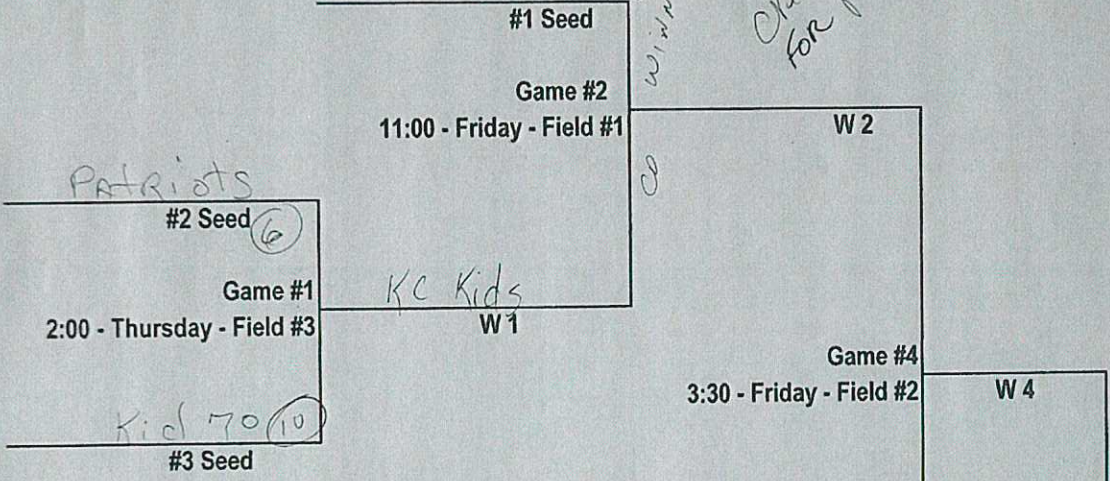

70's Major and AAA

3 Team Double Elimination

Hartman Park

Winner's Bracket

Midwest A's
winner
chalk for RAIN

Patriots

KC Kids

Kid 70 (10)

Patriots

Loser's Bracket