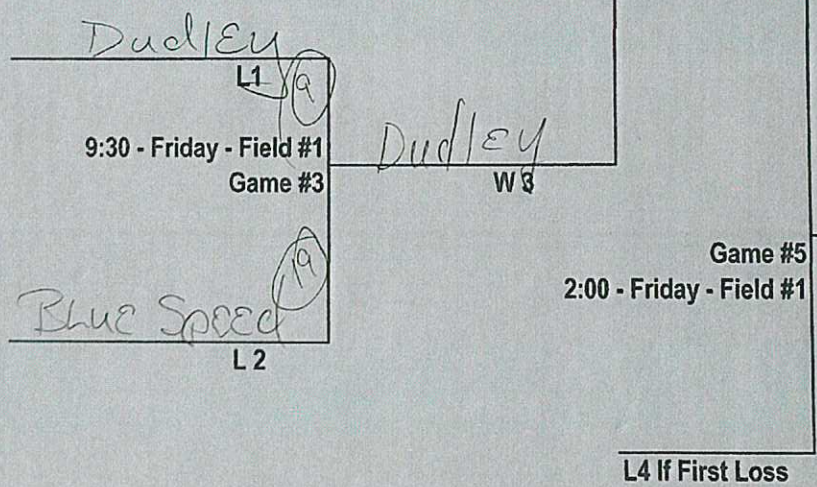

6 Trump Stote Micro Cell ball will be furnished

Extra balls will sold 3 for \$20.00

Pitch count 1-1 with a foul

65 Major

3 Team Double Elimination

Hartman Park

Winner's Bracket

Loser's Bracket