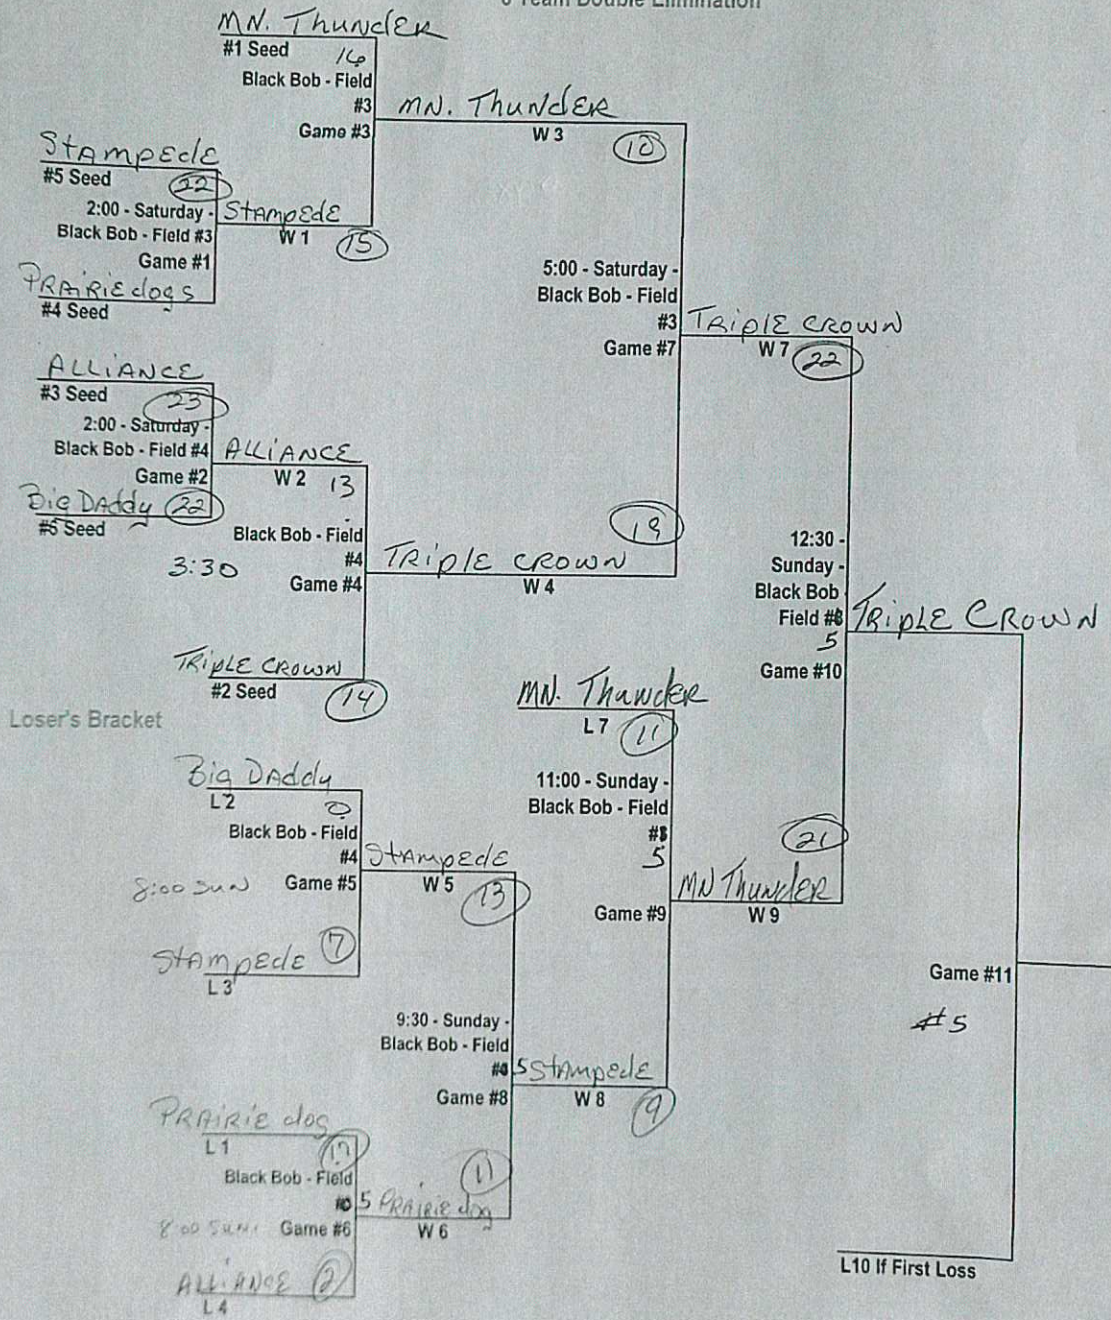

Winner's Bracket

60 AAA

6 Team Double Elimination

Wes Weddle Tournament at Hartman
May 20 and 21 2023

60 M

Win	Loss	
|	|	1) Swingcoast Roofing
|	||	2) KC Elite
||	|	3) Dudley Lighting
|	|	4)

Time	Team #	Runs	Field #	Team	Runs
10:00	3	<u>22</u>	1	2	<u>13</u>
11:30	3	<u>29</u>	1	1	<u>24</u>
01:00	1	<u>28</u>	1	2	<u>27</u>