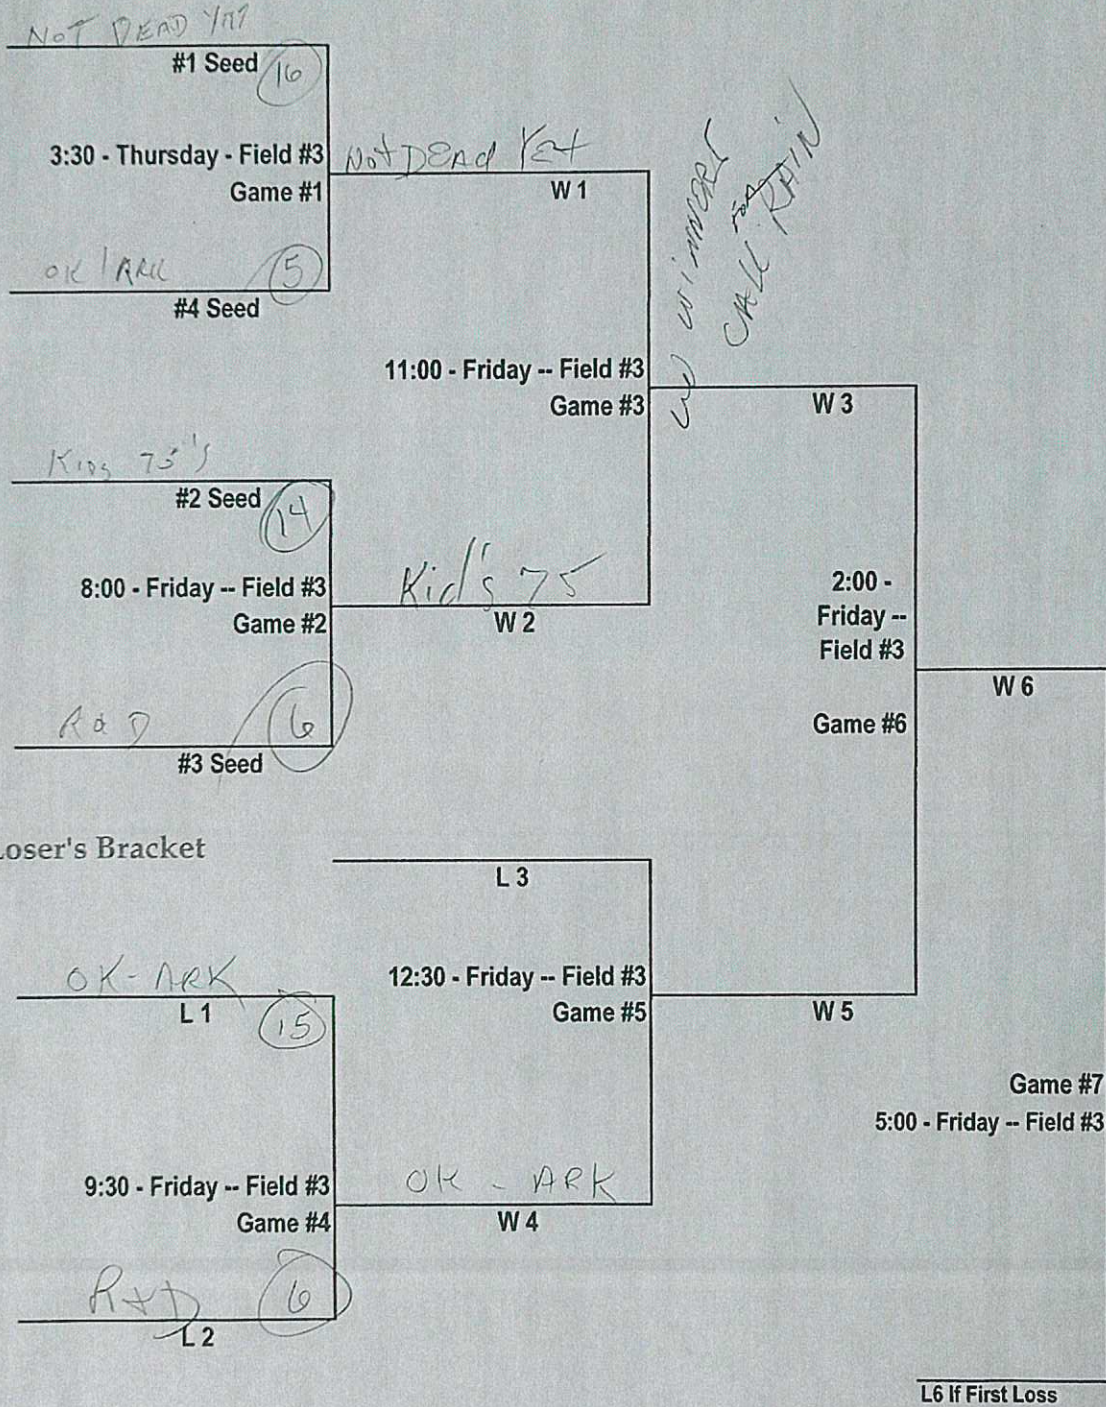

Wes Weddle Tournament at Hartman
May 18 and 19 2023
70's AA and 75's AAA

Win Loss

| 1) OK / AR 75's AAA
    | 2) KC Kids 75's AAA
    | 3) R & D Leverage 70 AA
    | 4) Not Dead Yet 70 AA

Time	Team #	Runs	Field #	Team	Runs
09:30	4	<u> 7 </u>	2	2	<u> 5 </u>
09:30	3	<u> 11 </u>	3	1	<u> 6 </u>
12:30	1	<u> 10 </u>	2	4	<u> 11 </u>
12:30	2	<u> 9 </u>	3	3	<u> 7 </u>

Home run rules by the low rated team.

6 Trump Stote Micro Cell ball will be furnished
Pitch count 1-1 with a foul

70's AA and 75's AAA 4 Team Double Elimination Hartman Park

Winner's Bracket