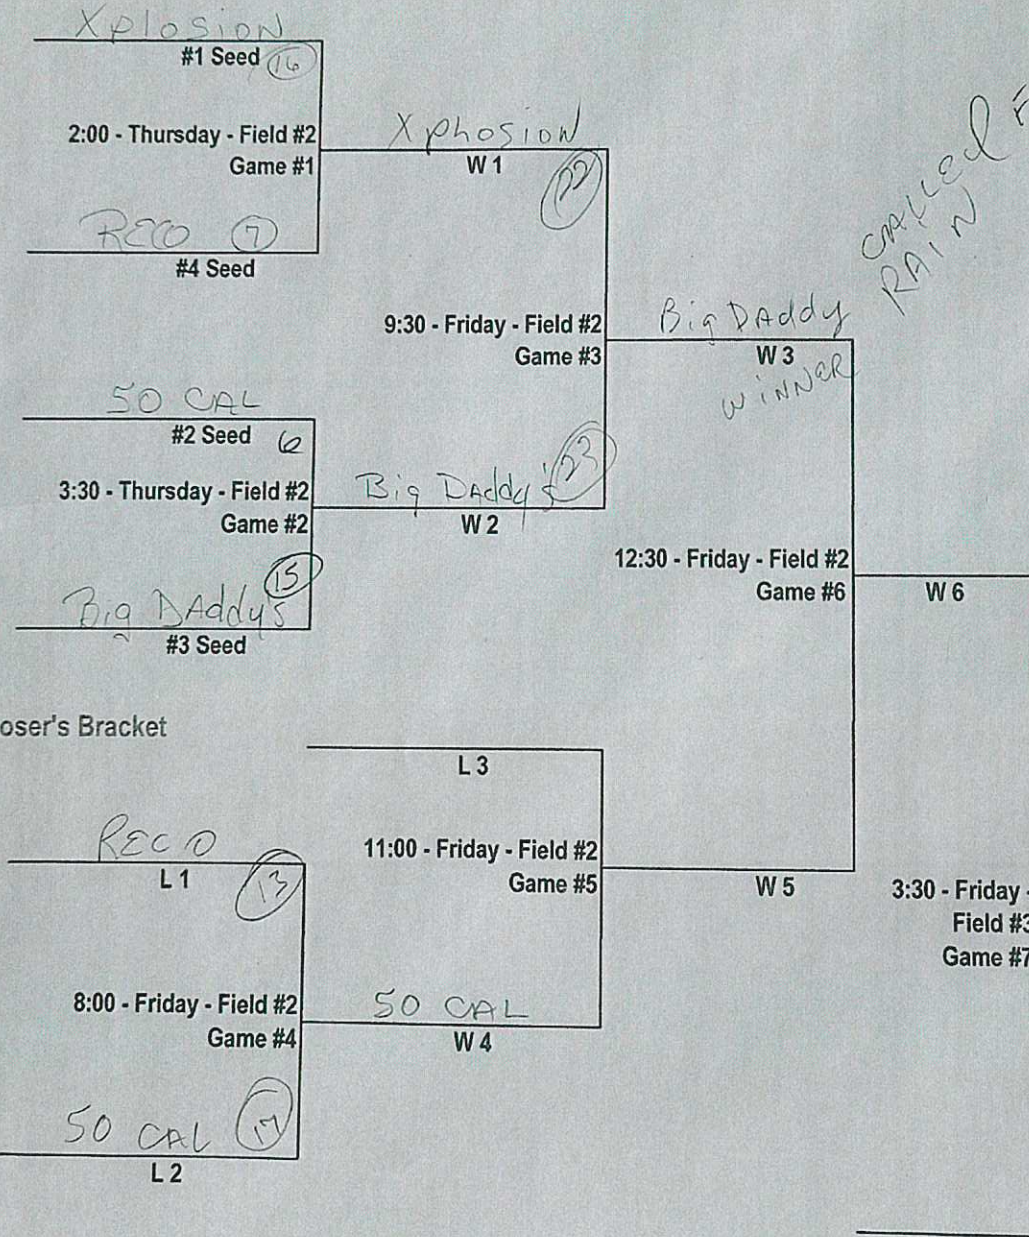

65 AAA
4 Team Double Elimination
Hartman Park

Winner's Bracket

Wes Weddle Tournament at Hartman

May 18 and 19 2023

65 M

Win Loss

| 1) Minnesota Masters

| 2) Blue Speed

| 3) Dudley

Time	Team #	Runs	Field #	Team	Runs
12:30	3	<u> 3 </u>	1	1	<u> 10 </u>
02:00	3	<u> 6 </u>	1	2	<u> 11 </u>
03:30	1	<u> 3 </u>	1	2	<u> 10 </u>

6 Trump Stote Micro Cell ball will be furnished

Extra balls will sold 3 for $20.00

Pitch count 1-1 with a foul