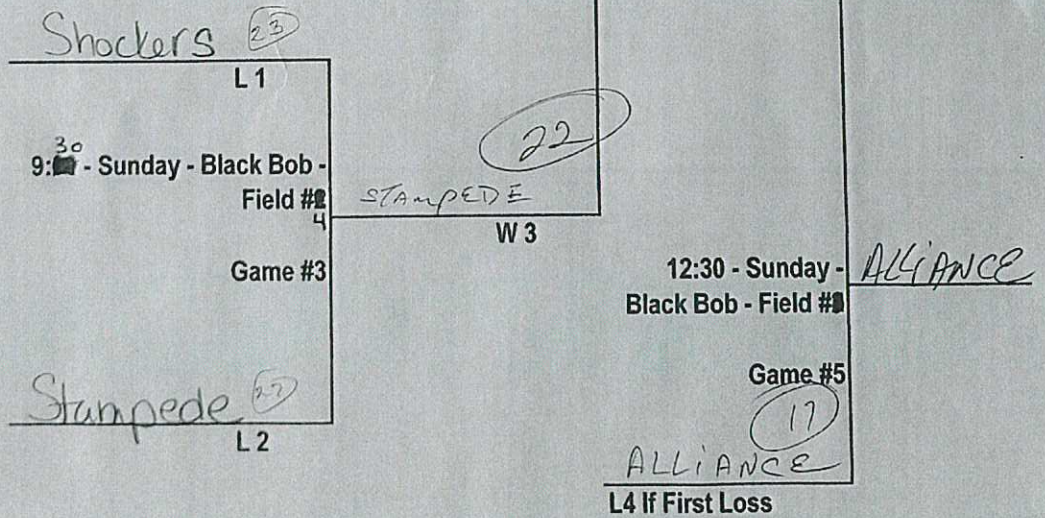

55 AAA

3 Team Double Elimination

Winner's Bracket

Loser's Bracket

Wes Weddle Tournament at Hartman Park
 May 20-21, 2023
 55 Major

Win	Loss	
		1) Vectra International
		2) Team Mission
		3) KC Elite
		4) Maher Homes Heroes