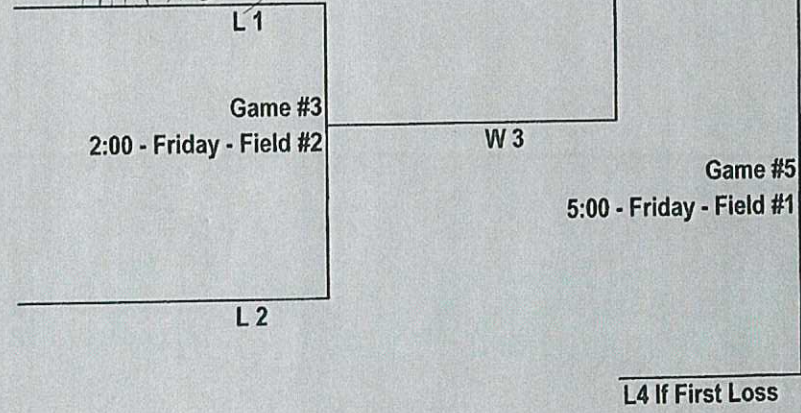

70's Major and AAA

3 Team Double Elimination

Hartman Park

Winner's Bracket

Midwest A's
winner
chalk for RAIN

Patriots

KC Kids

Kid 70 (10)

Patriots

Loser's Bracket