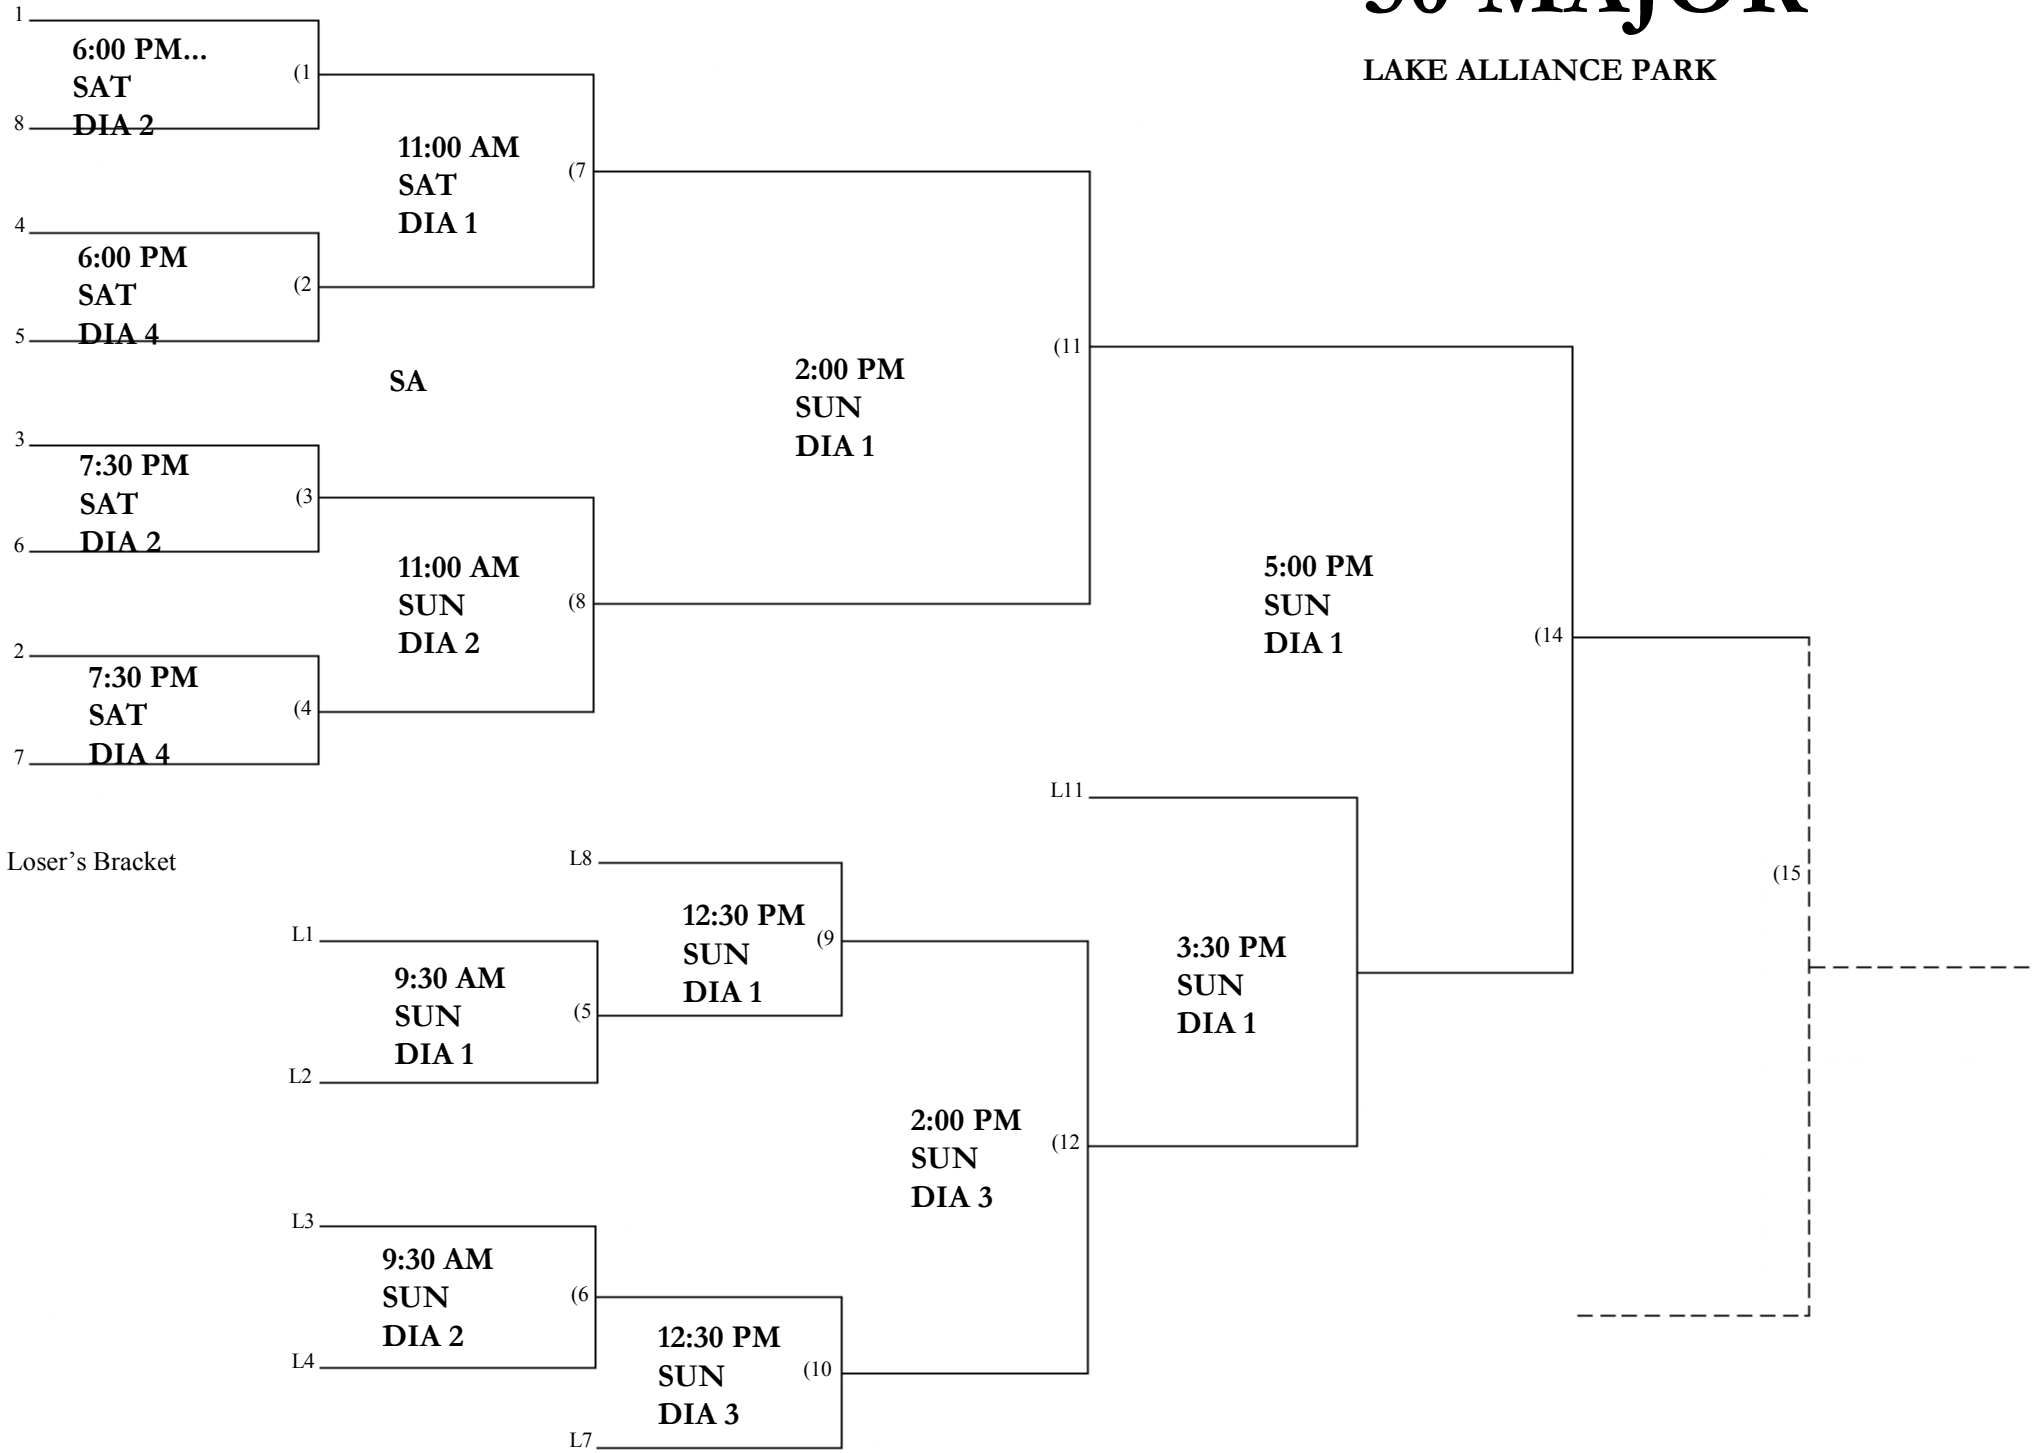

Winner's Bracket

50 MAJOR

LAKE ALLIANCE PARK