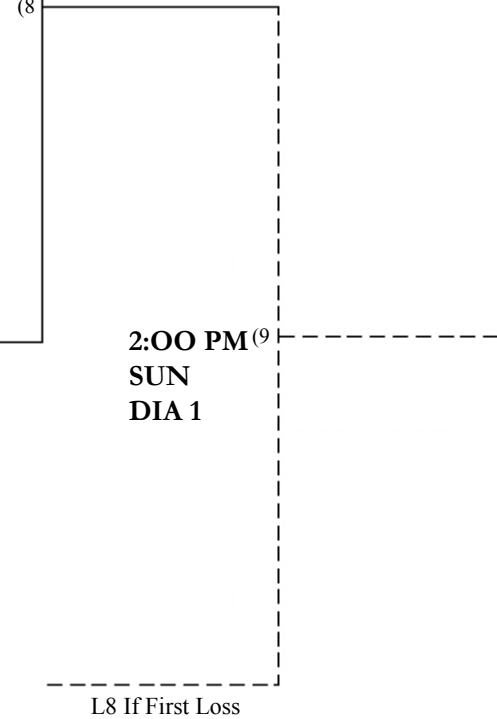

(4)

L1

(3)

L2

(5)

Loser's Bracket

60 AAA-AA

ERICKSON (SATURDAY)
MT HOPE (SUNDAY)