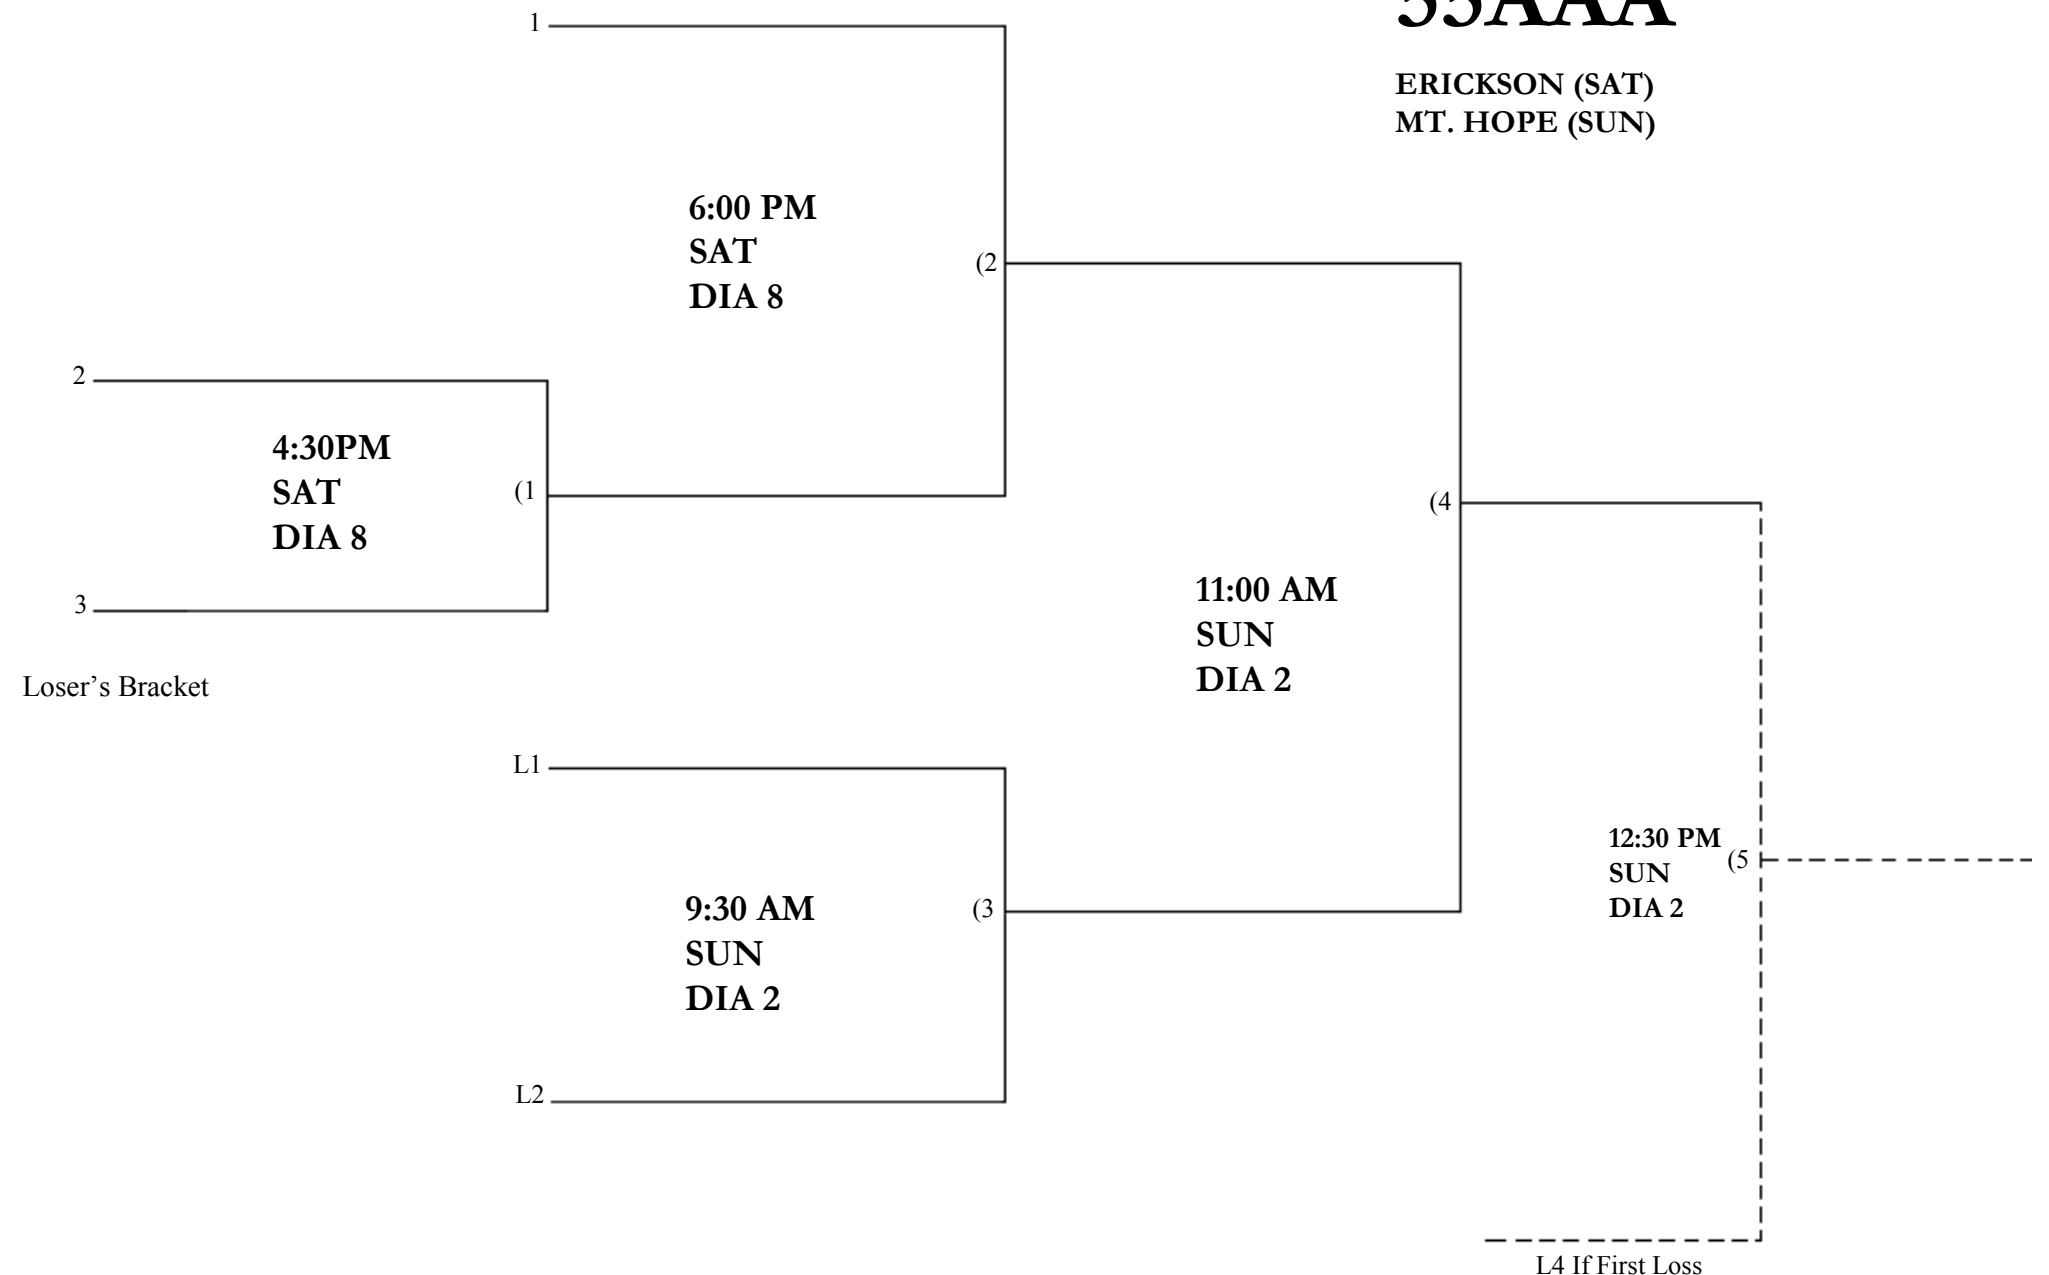

(4)

L1

(3)

L2

(5)

Loser's Bracket

60 AAA-AA

ERICKSON (SATURDAY)
MT HOPE (SUNDAY)