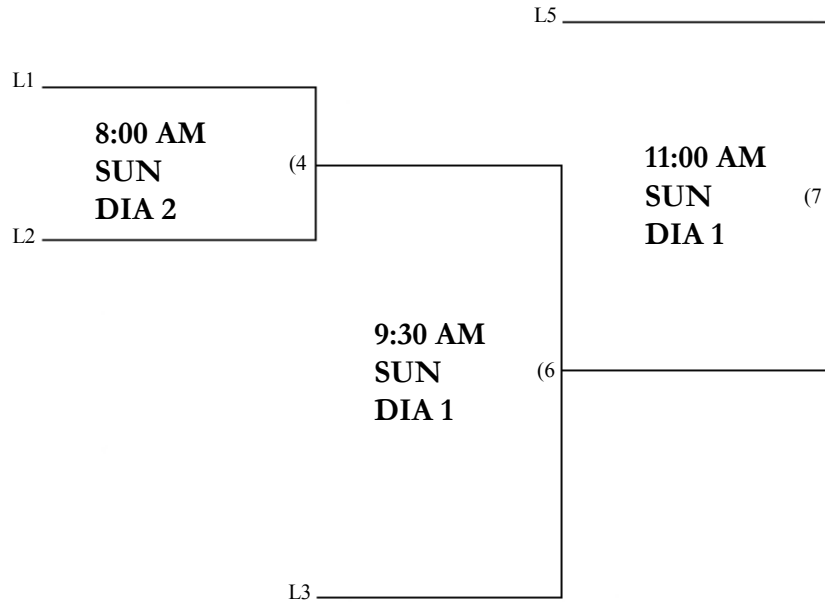

(4)

L1

(3)

L2

(5)

Loser's Bracket

60 AAA-AA

ERICKSON (SATURDAY)
MT HOPE (SUNDAY)