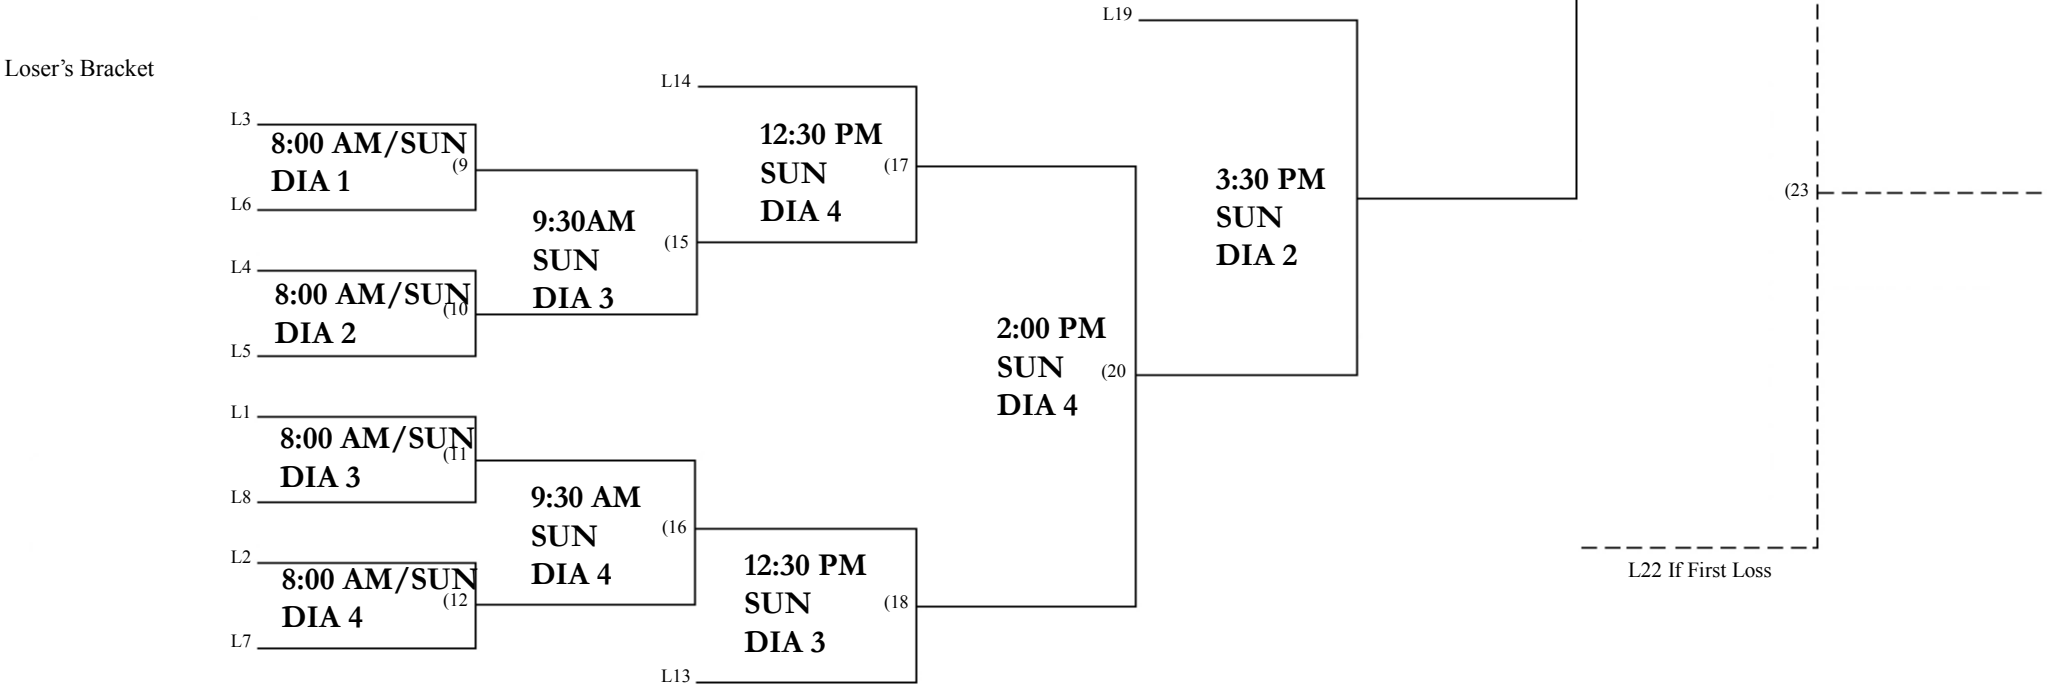

Winner's Bracket

50 MAJOR

LAKE ALLIANCE PARK

50 AAA

LAKE ALLIANCE

55 MAJOR

MT HOPE (SATURDAY)
ERICKSON (SUNDAY)

2
6:00 PM
SAT
DIA 1
3