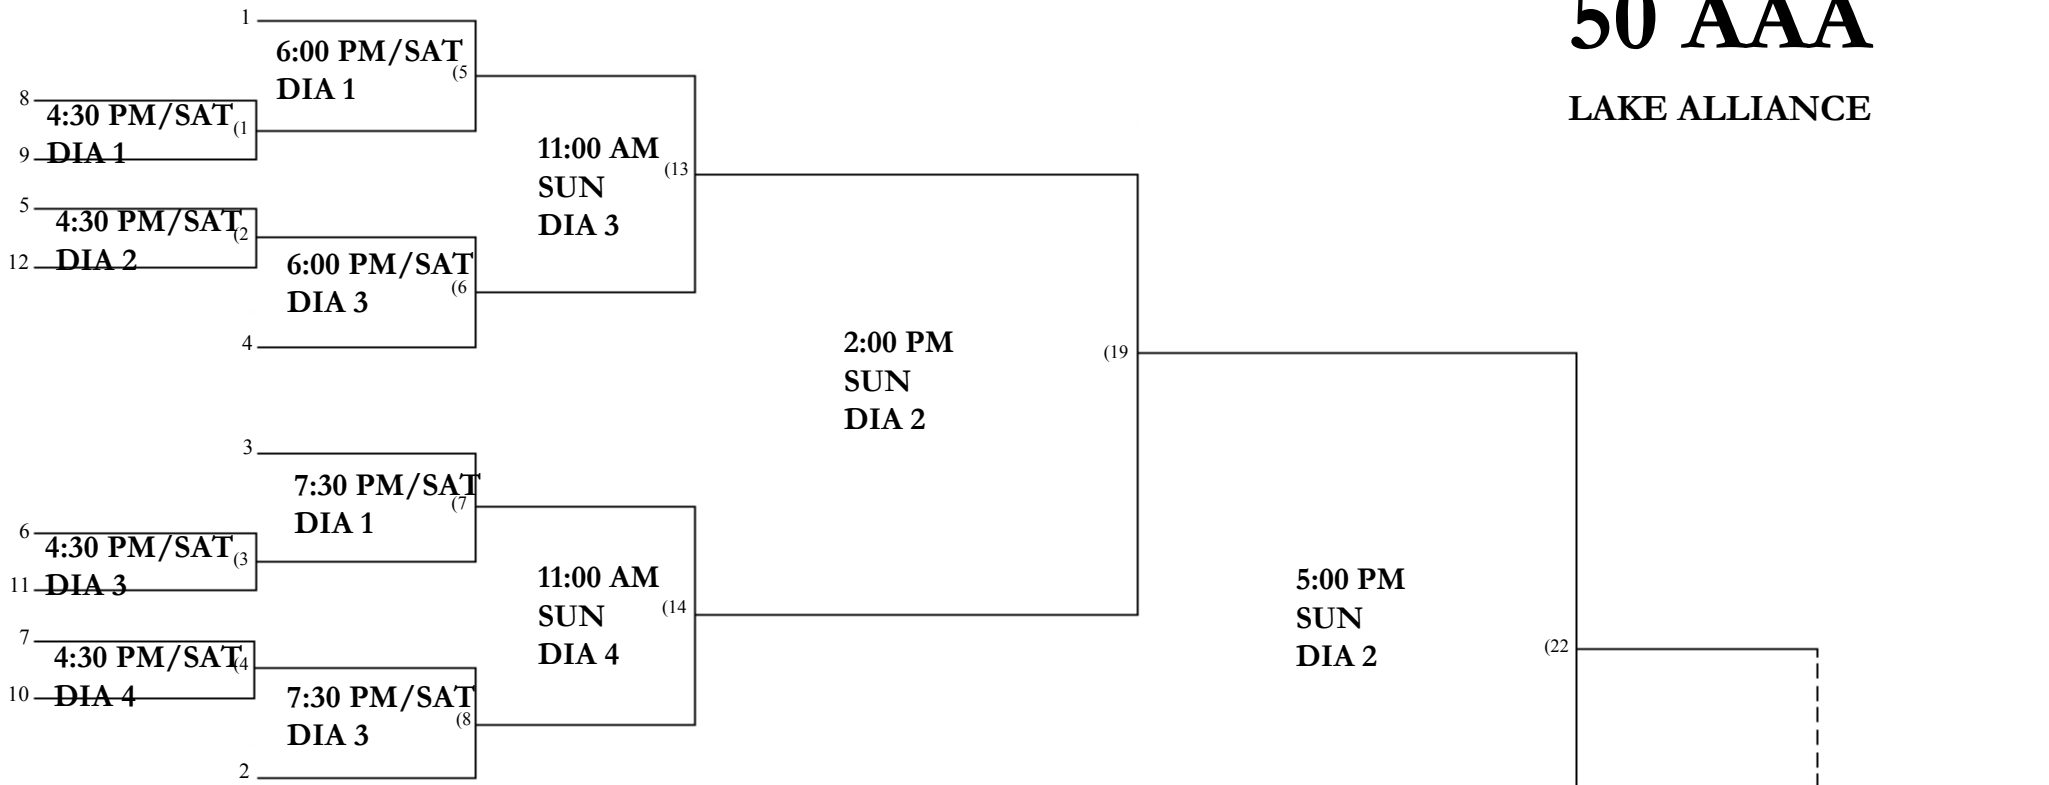

Winner's Bracket

50 MAJOR

LAKE ALLIANCE PARK

50 AAA

LAKE ALLIANCE

55 MAJOR

MT HOPE (SATURDAY)
ERICKSON (SUNDAY)

2
6:00 PM
SAT
DIA 1
3