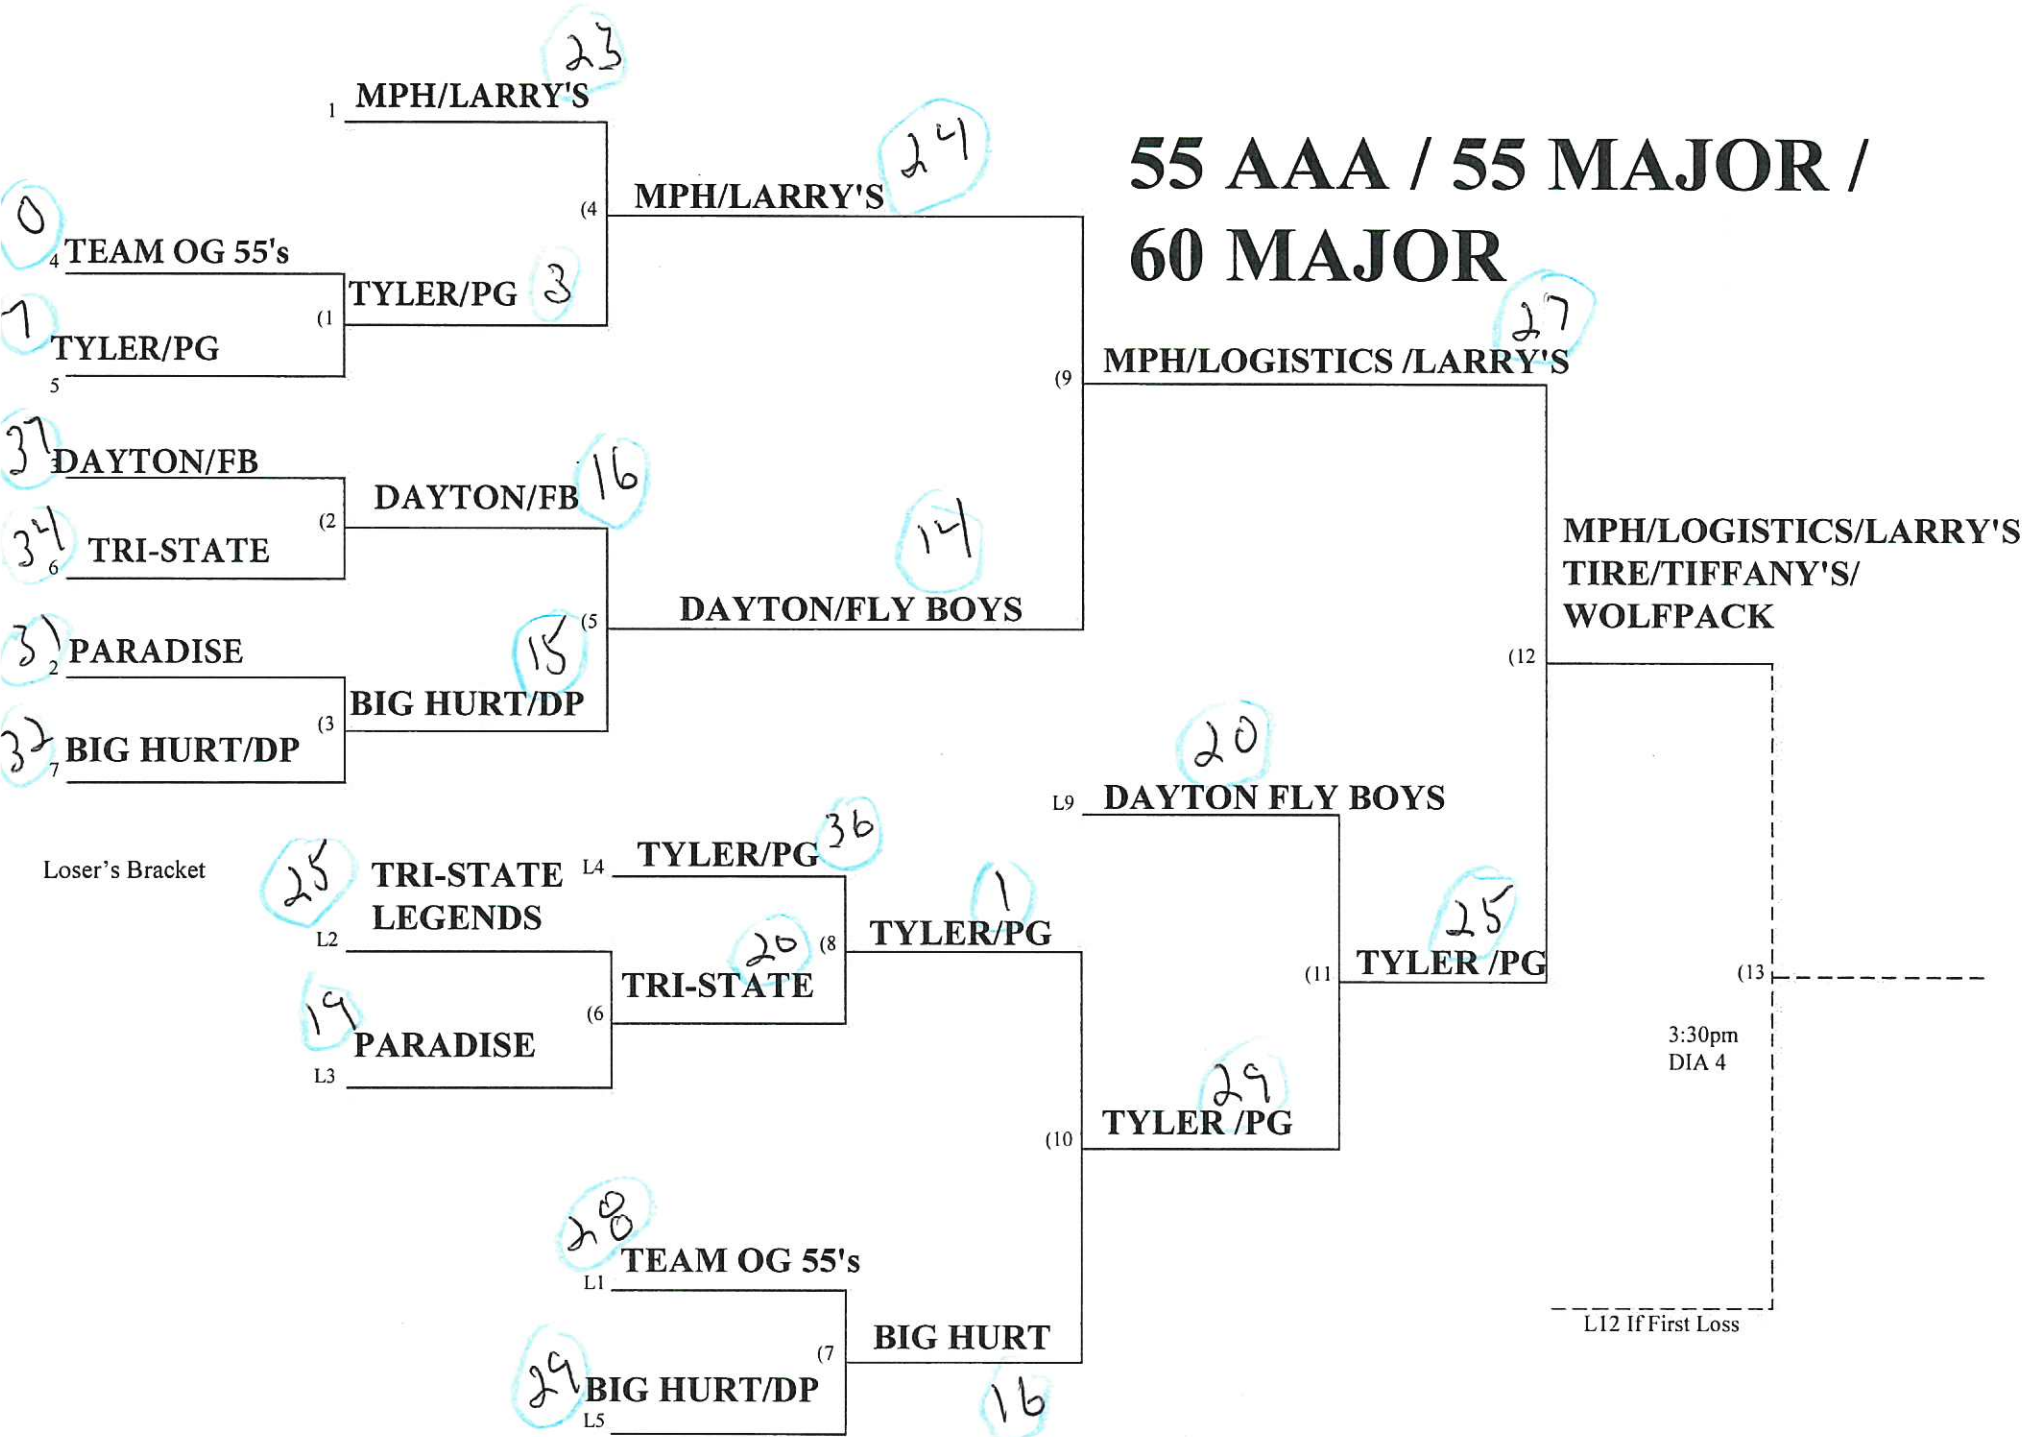

# WELCOME TO THE 2024 GEM CITY CLASSIC!

SATURDAY, APRIL 20, 2024

KETTERING FIELD

TIME/FLD	1		2		3		4		5	
9:00 AM	3	4	20	27	19	24	8	9	23	25
10:30 AM	1	2	21	22	6	9	13	14	5	11
12:00 PM	2	3	20	24	6	7	13	15	10	11
1:30 PM	1	4	12	17	5	7	18	25	8	10
3:00 PM	12	15	55 (1)		14	17	18	21	26	27
4:30 PM	50(1)		55(3)		50(2)		50(3)		60(1)	
6:00 PM	50(4)		55(5)		50(5)		50(6)		60(2)	
7:30 PM					50(11)		50(12)		50(2)	

**50 MAJOR - RED**

- 12 DEMOLITION /BIG HURT SOFTBALL 50'S/SHIRTS & LOGOS
- 13 DEMOLITION/KPI/MIDWEST TITANS
- 14 GO SPORTS/3AC/REUTER-STOKES
- 15 IMPACT SOFTBALL
- 17 SHOWTIME ELITE

**50 AAA - GOLD**

- 18 ALL IN 50's
- 19 ALLNET LEGACY
- 20 CITY WIDE
- 21 CLUB DETROIT SOFTBALL INC
- 22 DAYTON LEGENDS/22 SOFTBALL/HUDSON AUTOMOTIVE
- 23 DETROIT 313
- 24 OLD SCHOOL/GSN APPAREL
- 25 TEAM OG - 50s
- 26 G BRAND/BAD REP
- 27 XPERIENCE SPORTS

Winner's Bracket

50 AAA

Loser's Bracket

DAYTON LEGENDS/  
22 SOFTBALL/  
HUDSON  
AUTOMOTIVE

L18 If First Loss

# 55 AAA / 55 MAJOR / 60 MAJOR