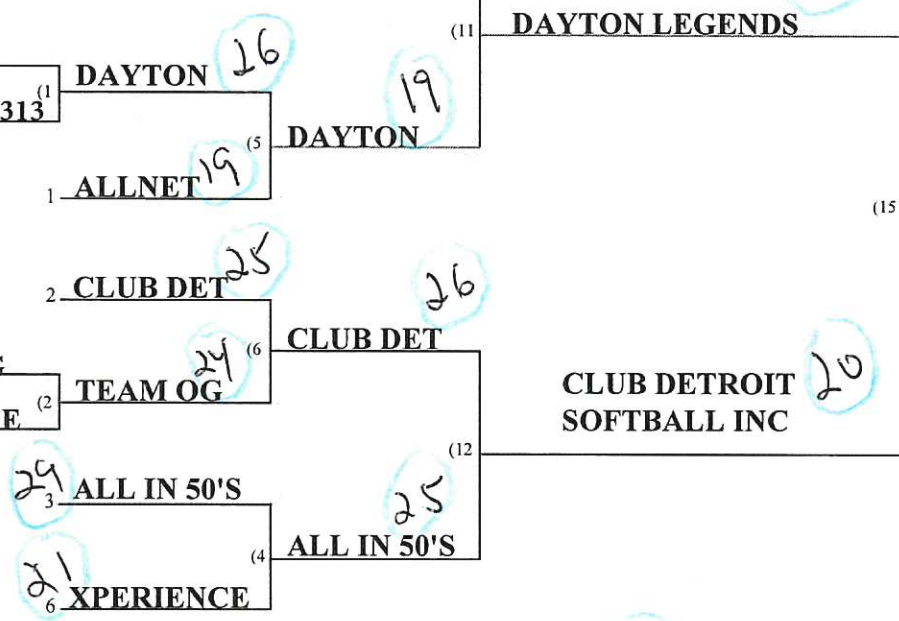

**50 MAJOR - RED**

- 12 DEMOLITION /BIG HURT SOFTBALL 50'S/SHIRTS & LOGOS
- 13 DEMOLITION/KPI/MIDWEST TITANS
- 14 GO SPORTS/3AC/REUTER-STOKES
- 15 IMPACT SOFTBALL
- 17 SHOWTIME ELITE

**50 AAA - GOLD**

- 18 ALL IN 50's
- 19 ALLNET LEGACY
- 20 CITY WIDE
- 21 CLUB DETROIT SOFTBALL INC
- 22 DAYTON LEGENDS/22 SOFTBALL/HUDSON AUTOMOTIVE
- 23 DETROIT 313
- 24 OLD SCHOOL/GSN APPAREL
- 25 TEAM OG - 50s
- 26 G BRAND/BAD REP
- 27 XPERIENCE SPORTS

Winner's Bracket

50 AAA

Loser's Bracket

DAYTON LEGENDS/  
22 SOFTBALL/  
HUDSON  
AUTOMOTIVE

L18 If First Loss