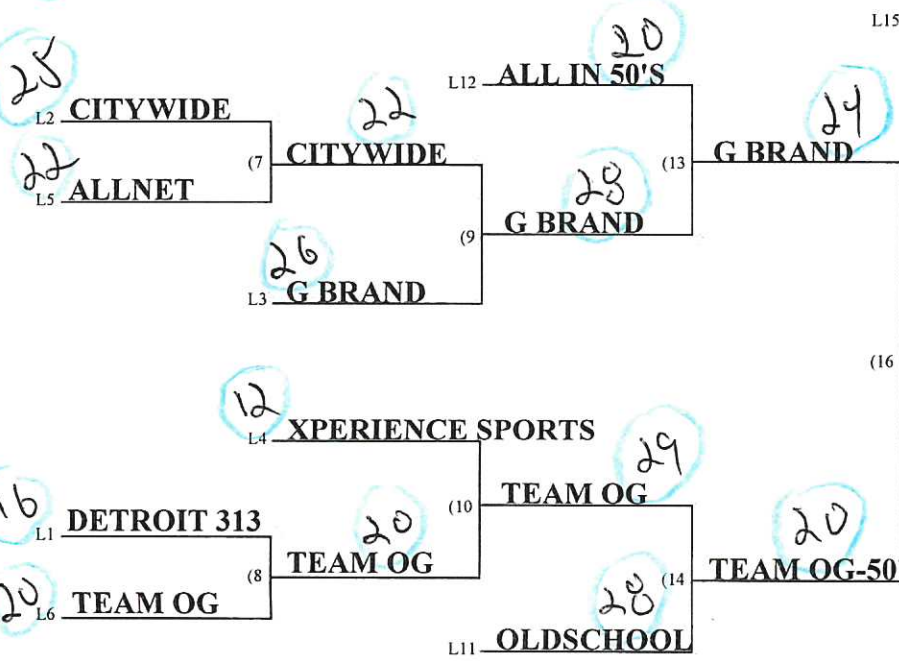

14	
55(6)	
50(15)	
55(10)	

**60 AAA/65 MAJOR - GREEN**

- 1 BRANN'S STEAK HOUSE
- 2 GREAT LAKES SLUGGERS
- 3 MOTOWN STARS/D.E.P. 65
- 4 STEEL CITY A's

**55 AAA/55 MAJOR/60 MAJOR - BLUE**

- 5 BIG HURT SOFTBALL 55/DRAFT PICKS
- 6 DAYTON LEGENDS/FLY BOY'S 55's
- 7 MPH/LOGISTICS/LARRY'S TIRE/TIFFANY'S/WOLFPACK
- 8 PARADISE SPORTS
- 9 TEAM OG 55's
- 10 TRI-STATE LEGENDS
- 11 TYLER TRUCKING/P&G/WATT'S PLUMBING

**50 MAJOR - RED**

- 12 DEMOLITION /BIG HURT SOFTBALL 50'S/SHIRTS & LOGOS
- 13 DEMOLITION/KPI/MIDWEST TITANS
- 14 GO SPORTS/3AC/REUTER-STOKES
- 15 IMPACT SOFTBALL
- 17 SHOWTIME ELITE

**50 AAA - GOLD**

- 18 ALL IN 50's
- 19 ALLNET LEGACY
- 20 CITY WIDE
- 21 CLUB DETROIT SOFTBALL INC
- 22 DAYTON LEGENDS/22 SOFTBALL/HUDSON AUTOMOTIVE
- 23 DETROIT 313
- 24 OLD SCHOOL/GSN APPAREL
- 25 TEAM OG - 50s
- 26 G BRAND/BAD REP
- 27 XPERIENCE SPORTS

Winner's Bracket

50 AAA

Loser's Bracket

DAYTON LEGENDS/  
22 SOFTBALL/  
HUDSON  
AUTOMOTIVE

L18 If First Loss