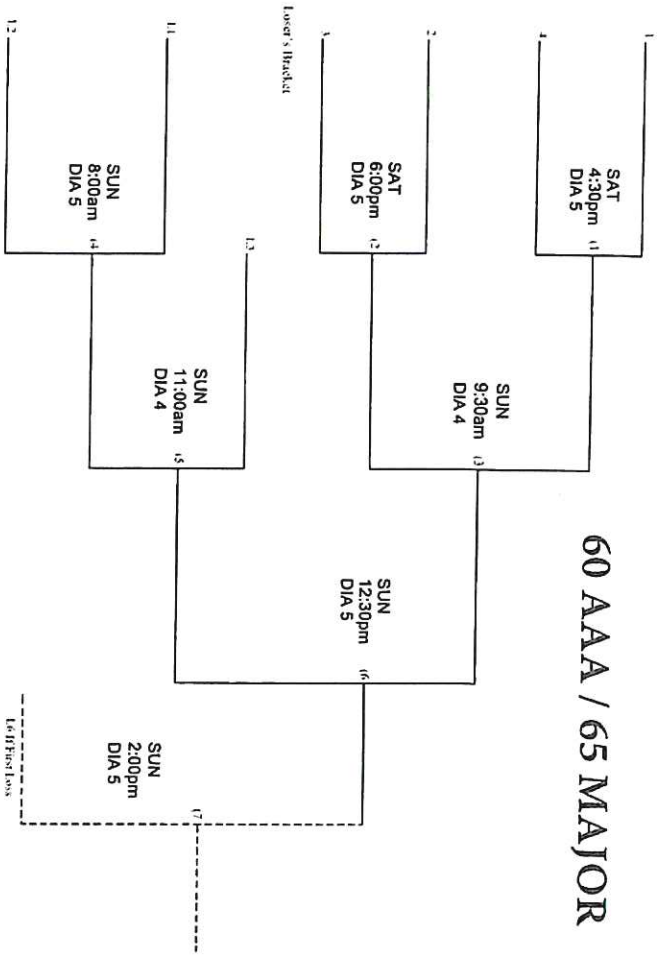

60 AAA / 65 MAJOR

55 AAA / 55 MAJOR / 60 MAJOR