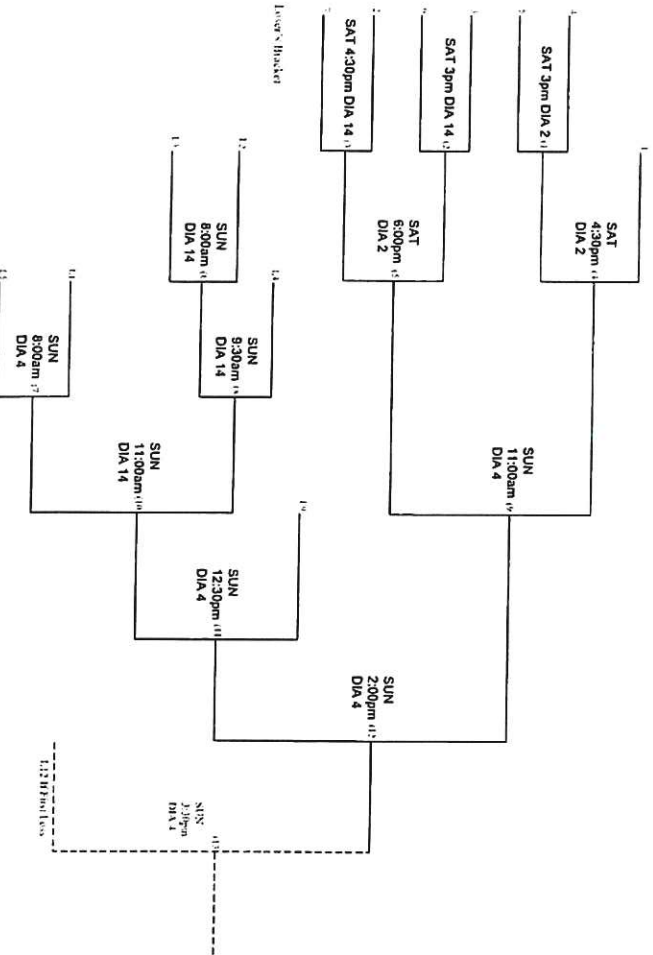

60 AAA / 65 MAJOR

55 AAA / 55 MAJOR / 60 MAJOR

50 MAJOR

50 AAA