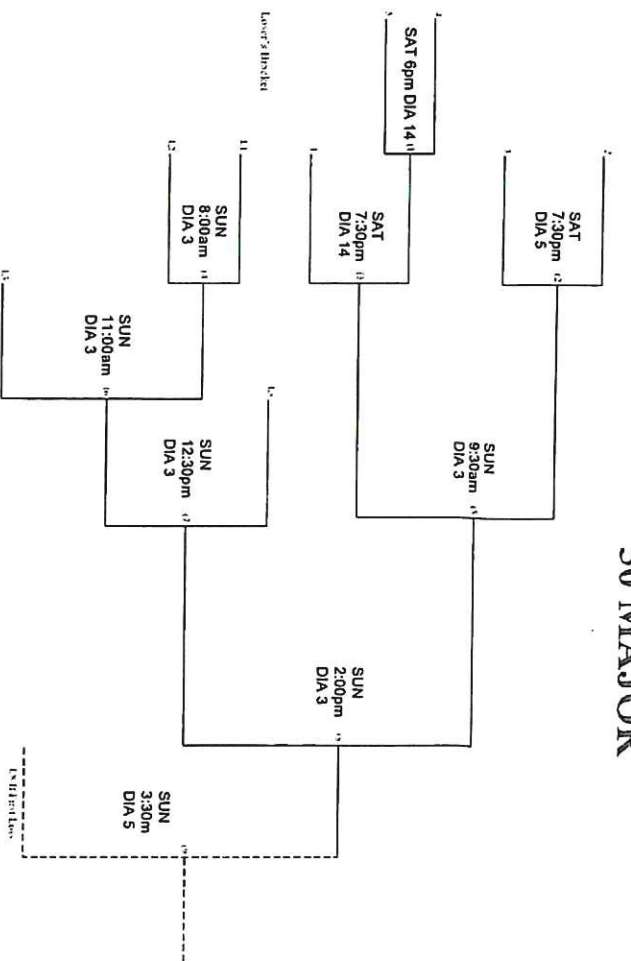

60 AAA / 65 MAJOR

55 AAA / 55 MAJOR / 60 MAJOR

50 MAJOR

50 AAA