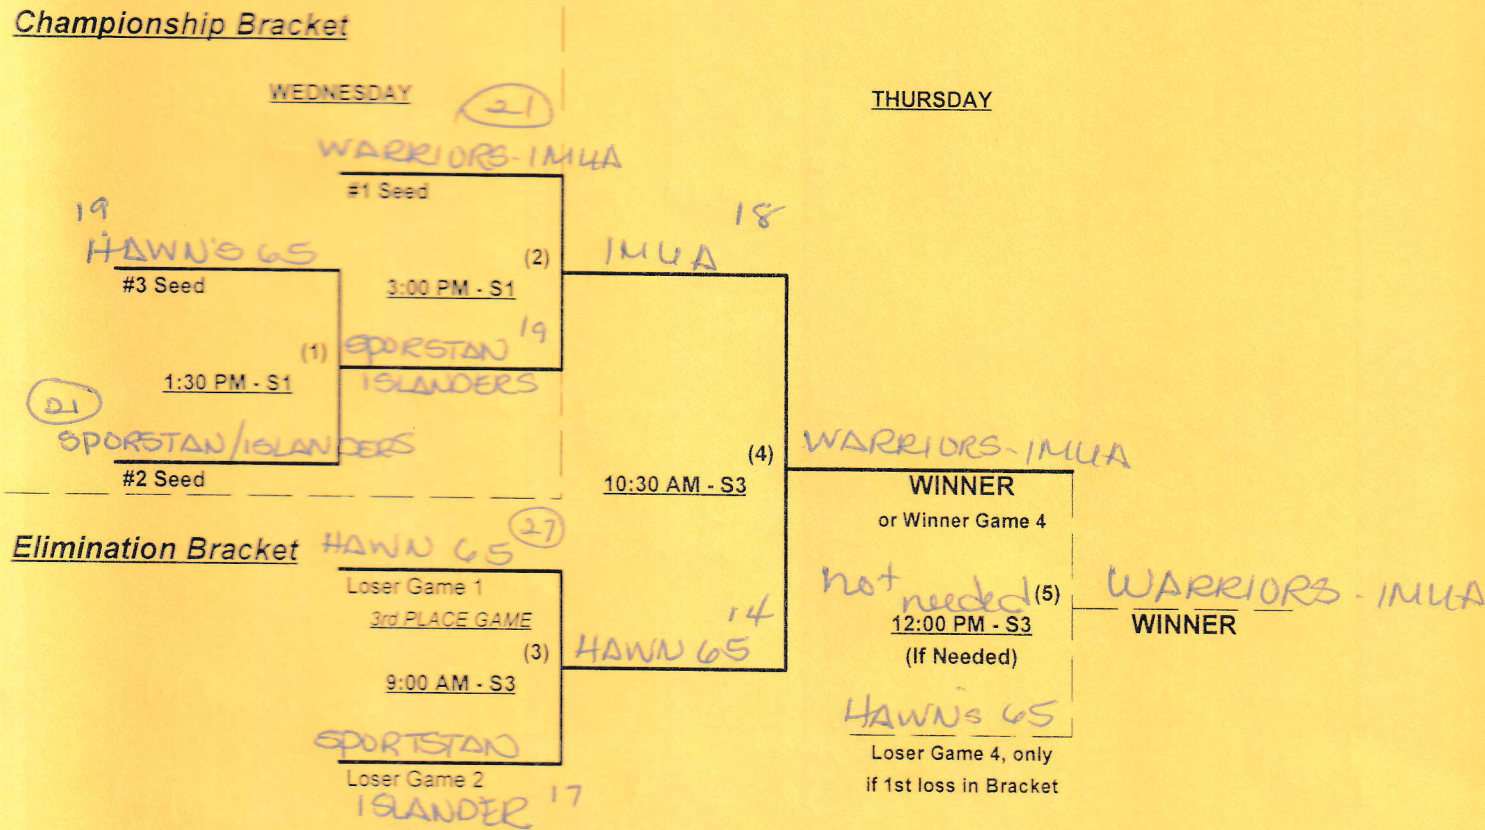

SSUSA's Aloha Bowl Qualifier 2026
 Waipahu, Hawaii
 March 3 - 5, 2026

Rev. 02/22/2026

Men's 60/65+ Gold Division • 5 Teams

Championship Bracket

Elimination Bracket

- 1st HAWAIIAN-FIVE-0
- 2nd HAWAIIAN-RED
- 3rd HAWAIIAN-BLUE

ok

SSUSA's Aloha Bowl Qualifier 2026
 Waipahu, Hawaii
 March 3 - 5, 2026

Rev. 02/22/2026

Men's 65+ AAA Division • 3 Teams

Championship Bracket

WEDNESDAY

THURSDAY

- 1st WARRIORS-IMUA
- 2nd HAWAIIANS 65
- 3rd SPORTSTAN/ISLANDERS

SSUSA's Aloha Bowl Qualifier 2026
 Waipahu, Hawaii
 March 3 - 5, 2026

Rev. 02/22/2026

Men's 70/75/80+ Gold Division • 4 Teams

Championship Bracket

Elimination Bracket

1st WARRIORS 75
 2nd 80 HO'OIKAIKA
 3rd HI WARRIORS 70