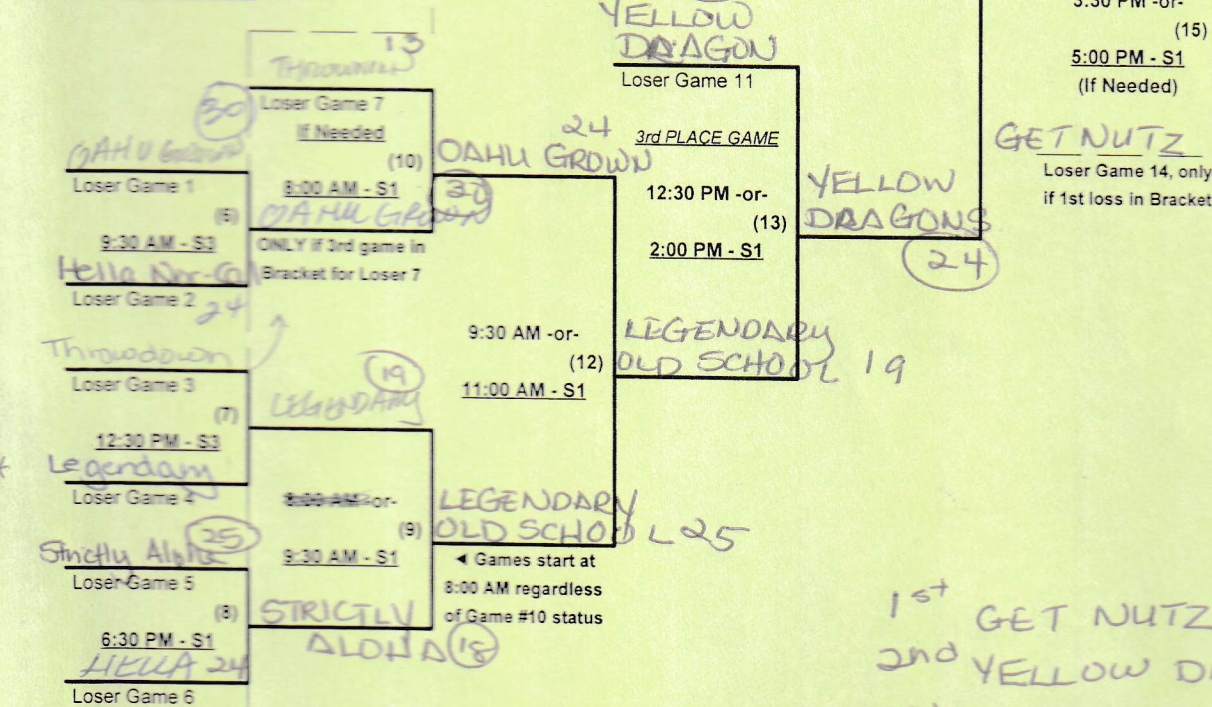

70

SSUSA's Aloha Bowl Qualifier 2026

Waipahu, Hawaii

March 6 - 8, 2026

Rev. 02/23/2026

Men's 40+ Masters Major Division • 7 Teams

Championship Bracket

Elimination Bracket

1st GET NUTZ
 2nd YELLOW DRAGON
 3rd LEGENDARY OLD SCHOOL

SSUSA's Aloha Bowl Qualifier 2026
 Waipahu, Hawaii
 March 6 - 8, 2026

Rev. 02/23/2026

Men's 40+ AAA Division • 8 Teams

Championship Bracket

FRIDAY & SATURDAY