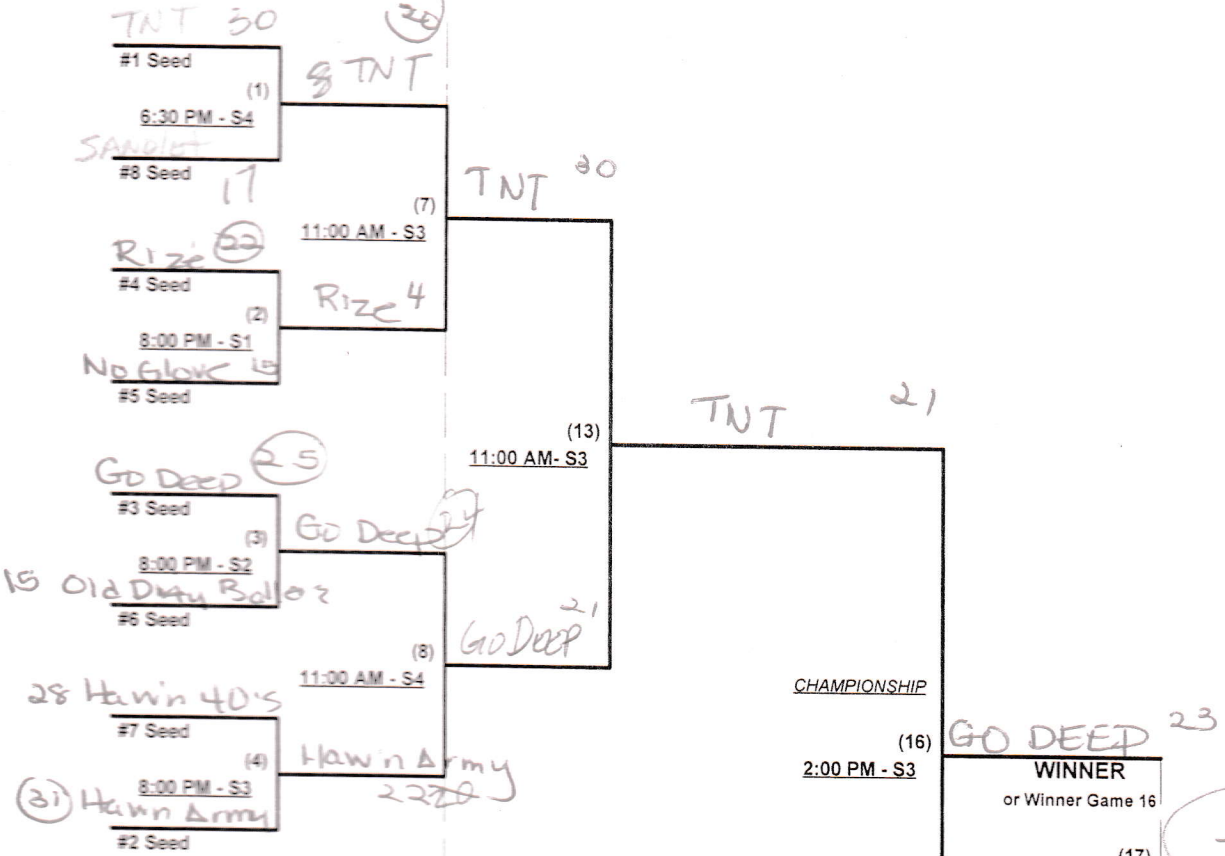

SSUSA's Aloha Bowl Qualifier 2026
Waipahu, Hawaii
March 6 - 8, 2026

Rev. 02/23/2026

Men's 40+ AAA Division • 8 Teams

Championship Bracket

FRIDAY & SATURDAY

SUNDAY