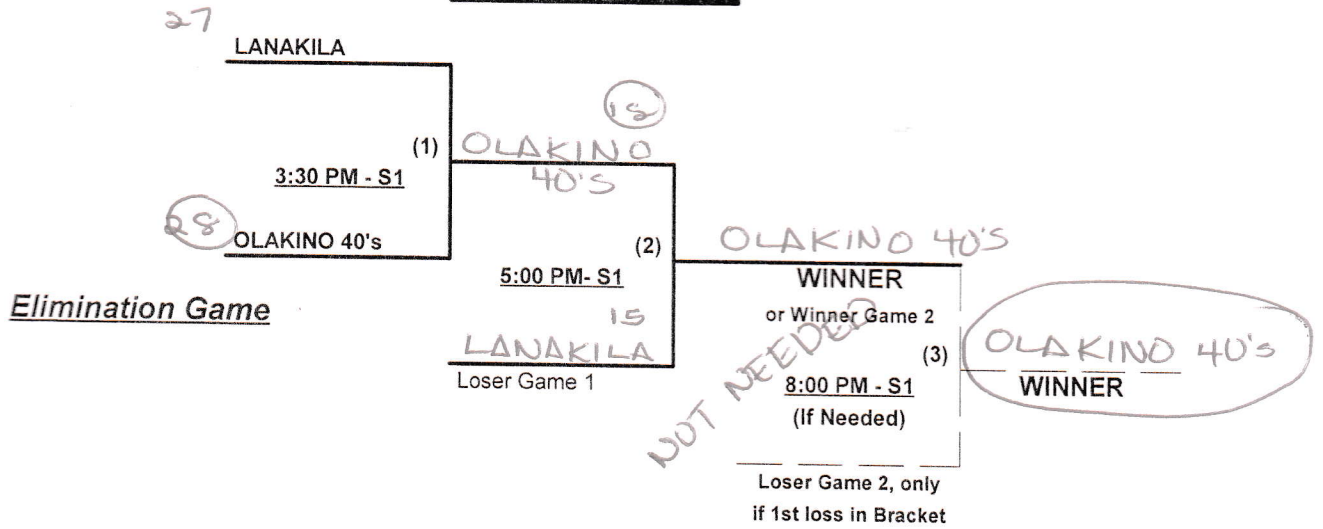

SSUSA's Aloha Bowl Qualifier 2026
Waipahu, Hawaii
March 6 - 7, 2026

Rev. 02/23/2026

Men's 40+ Masters AA Division • 2 Teams

Championship Bracket

ALL GAMES SATURDAY