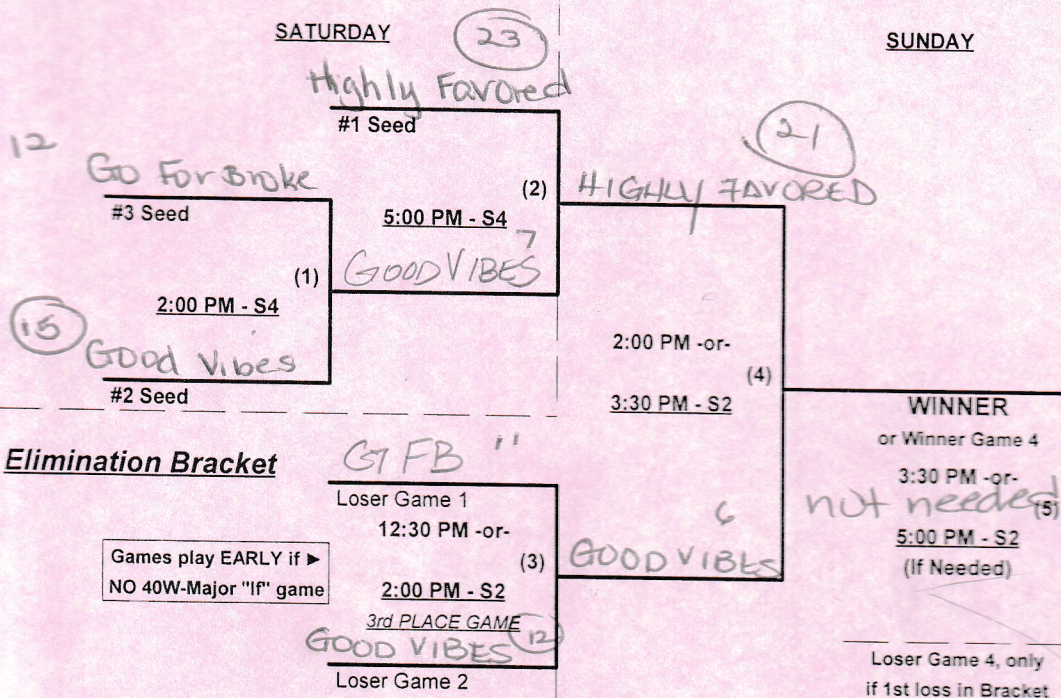

1st SHUT D 55's
 2nd HAWAII FIVE-0
 3rd HAWAIIANS-55

SSUSA's Aloha Bowl Qualifier 2026
 Waipahu, Hawaii
 March 6 - 8, 2026

Rev. 02/23/2026

Women's 40+ Masters Major Division • 2 Teams

Championship Bracket

SSUSA's Aloha Bowl Qualifier 2026
 Waipahu, Hawaii
 March 6 - 8, 2026

Rev. 02/23/2026

Women's 40+ Masters Silver Division • 3 Teams

Championship Bracket

SSUSA's Aloha Bowl Qualifier 2026
 Waipahu, Hawaii
 March 6 - 8, 2026

Rev. 02/23/2026

Women's 50/55+ Seniors AAA Division • 3 Teams

Championship Bracket

SATURDAY

SUNDAY

1st HIGHLY FAVORED
 2nd GOOD VIBES
 3rd GO FOR BROKE

Handwritten initials