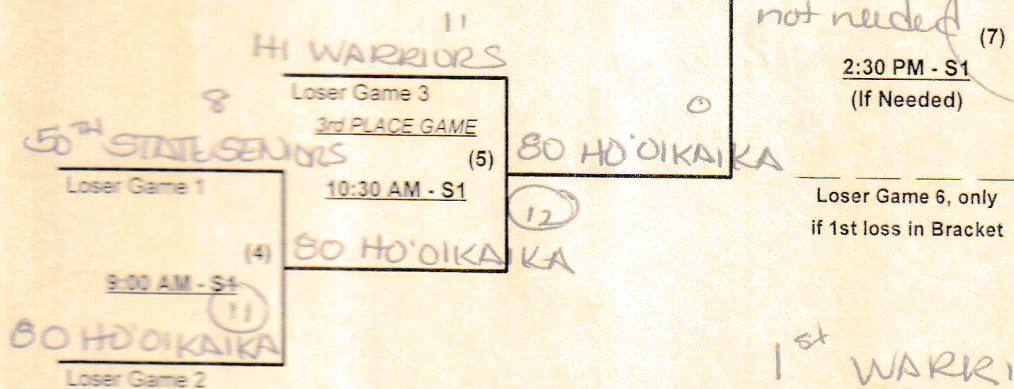

SSUSA's Aloha Bowl Qualifier 2026
 Waipahu, Hawaii
 March 3 - 5, 2026

Rev. 02/22/2026

Men's 70/75/80+ Gold Division • 4 Teams

Championship Bracket

Elimination Bracket

1st WARRIORS 75
 2nd 80 HO'OIKAIKA
 3rd HI WARRIORS 70

SSUSA's Aloha Bowl Qualifier 2026
 Waipahu, Hawaii
 March 3 - 5, 2026

Rev. 02/22/2026

Men's 65/70+ Silver Division • 3 Teams

Championship Bracket

WEDNESDAY

THURSDAY

Elimination Bracket

1st LAVA KUA NUU
 2nd WARRIORS 70
 3rd SOB HAWAII