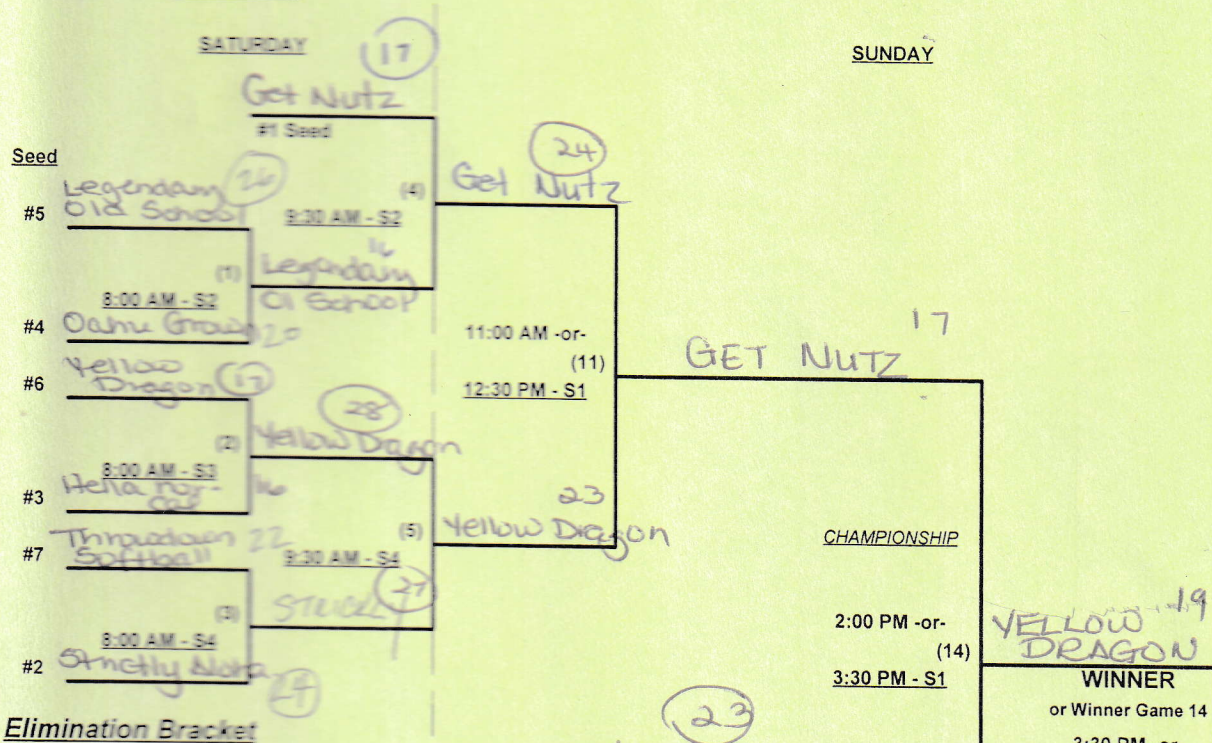

70

SSUSA's Aloha Bowl Qualifier 2026

Waipahu, Hawaii

March 6 - 8, 2026

Rev. 02/23/2026

Men's 40+ Masters Major Division • 7 Teams

Championship Bracket

Elimination Bracket

1st GET NUTZ
 2nd YELLOW DRAGON
 3rd LEGENDARY OLD SCHOOL

SSUSA's Aloha Bowl Qualifier 2026
 Waipahu, Hawaii
 March 6 - 8, 2026

Rev. 02/23/2026

Men's 40+ AAA Division • 8 Teams

Championship Bracket

FRIDAY & SATURDAY