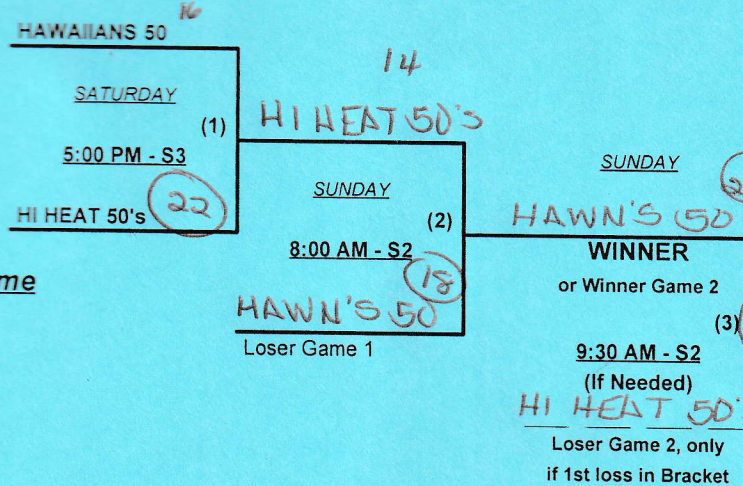

SUNDAY

Elimination Bracket

CHAMPIONSHIP

(16) 2:00 PM - S3

1st TNT
 2nd Go Deep
 3rd OL DIRTY BALLERZ

SSUSA's Aloha Bowl Qualifier 2026
Waipahu, Hawaii
March 6 - 7, 2026

Rev. 02/23/2026

Men's 40+ Masters AA Division • 2 Teams

Championship Bracket

ALL GAMES SATURDAY

SSUSA's Aloha Bowl Qualifier 2026
 Waipahu, Hawaii
 March 6 - 8, 2026

Rev. 02/23/2026

Men's 50+ AAA Division • 2 Teams

Championship Bracket

Elimination Game

1st HAWN'S 50
 2nd HI HEAT 50

SSUSA's Aloha Bowl Qualifier 2026
 Waipahu, Hawaii
 March 6 - 8, 2026

Rev. 02/23/2026

Men's 55/60+ Platinum Division • 3 Teams

Championship Bracket

Elimination Bracket

NOT NEEDED (5)
 Loser Game 4, only if 1st loss in Bracket