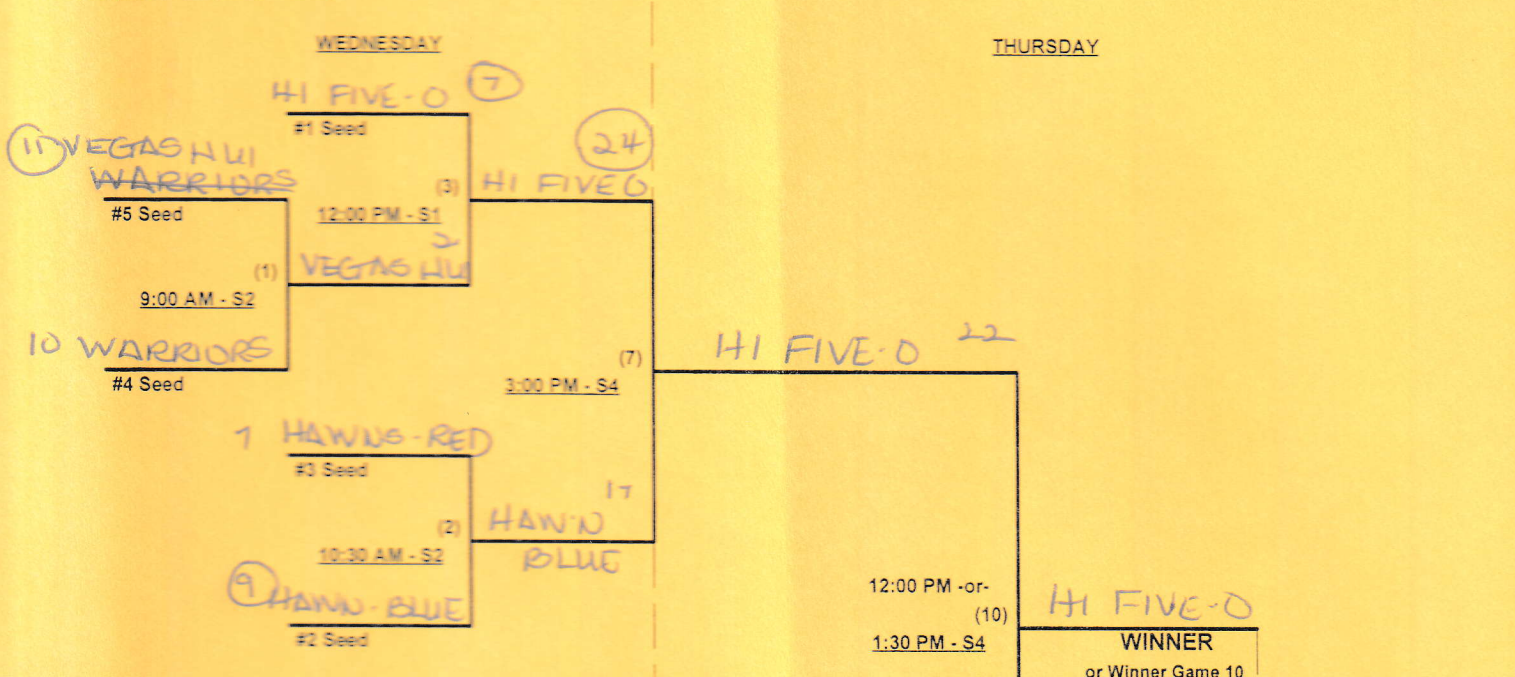

SSUSA's Aloha Bowl Qualifier 2026
 Waipahu, Hawaii
 March 3 - 5, 2026

Rev. 02/22/2026

Men's 60/65+ Gold Division • 5 Teams

Championship Bracket

Elimination Bracket

- 1st HAWAIIAN-FIVE-0
- 2nd HAWAIIAN-RED
- 3rd HAWAIIAN-BLUE