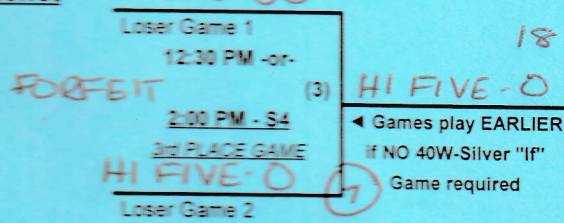

SSUSA's Aloha Bowl Qualifier 2026
 Waipahu, Hawaii
 March 6 - 8, 2026

Rev. 02/23/2026

Men's 55/60+ Platinum Division • 3 Teams

Championship Bracket

Elimination Bracket

NOT NEEDED (5)
 Loser Game 4, only if 1st loss in Bracket