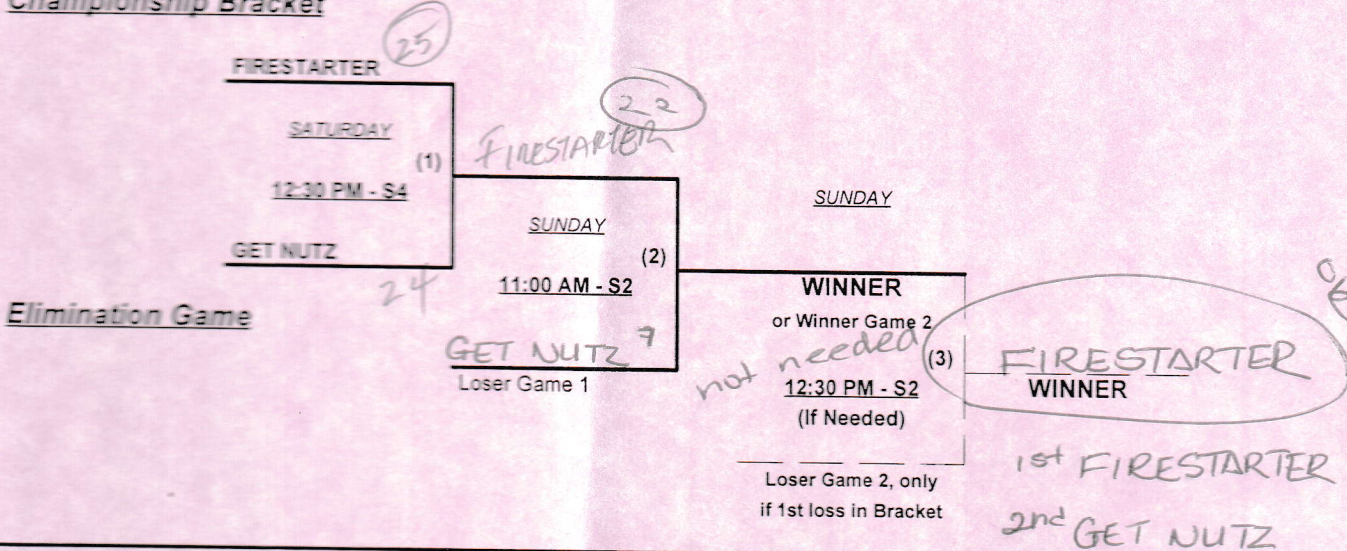

1st SHUT D 55's
 2nd HAWAII FIVE-0
 3rd HAWAIIANS-55

SSUSA's Aloha Bowl Qualifier 2026
 Waipahu, Hawaii
 March 6 - 8, 2026

Rev. 02/23/2026

Women's 40+ Masters Major Division • 2 Teams

Championship Bracket