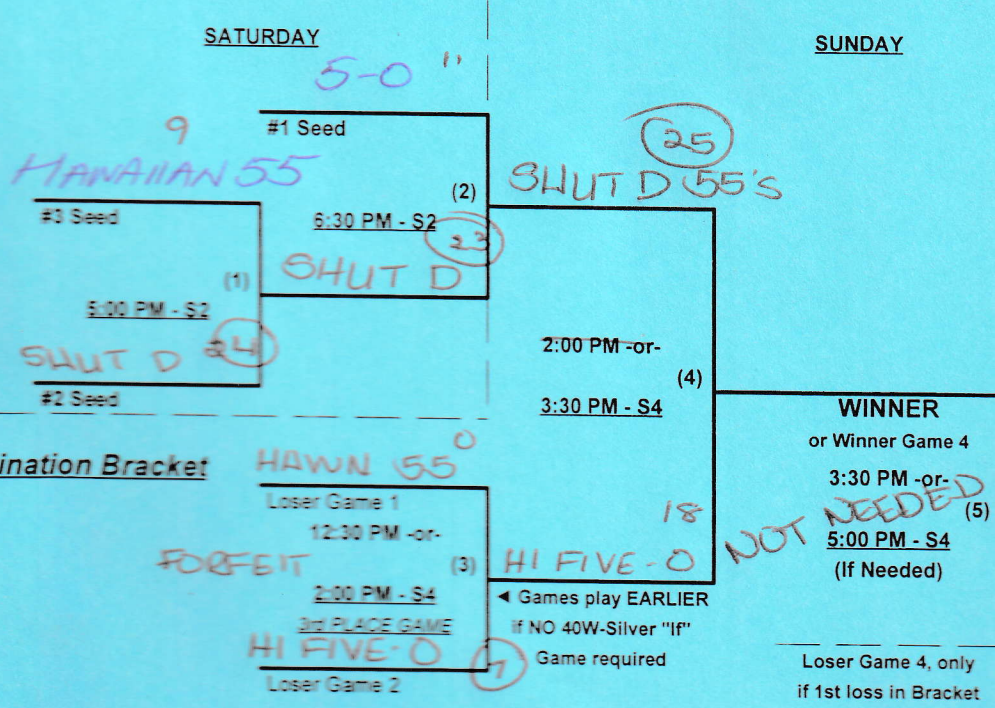

SUNDAY

Elimination Bracket

CHAMPIONSHIP

(16) 2:00 PM - S3

1st TNT
 2nd Go Deep
 3rd OL DIRTY BALLERZ

SSUSA's Aloha Bowl Qualifier 2026
Waipahu, Hawaii
March 6 - 7, 2026

Rev. 02/23/2026

Men's 40+ Masters AA Division • 2 Teams

Championship Bracket

ALL GAMES SATURDAY

SSUSA's Aloha Bowl Qualifier 2026
 Waipahu, Hawaii
 March 6 - 8, 2026

Rev. 02/23/2026

Men's 50+ AAA Division • 2 Teams

Championship Bracket

Elimination Game

1st HAWN'S 50
 2nd HI HEAT 50

SSUSA's Aloha Bowl Qualifier 2026
 Waipahu, Hawaii
 March 6 - 8, 2026

Rev. 02/23/2026

Men's 55/60+ Platinum Division • 3 Teams

Championship Bracket

Elimination Bracket

NOT NEEDED (5)
 Loser Game 4, only if 1st loss in Bracket

1st SHUT D 55's
 2nd HAWAII FIVE-0
 3rd HAWAIIANS-55

SSUSA's Aloha Bowl Qualifier 2026
 Waipahu, Hawaii
 March 6 - 8, 2026

Rev. 02/23/2026

Women's 40+ Masters Major Division • 2 Teams

Championship Bracket