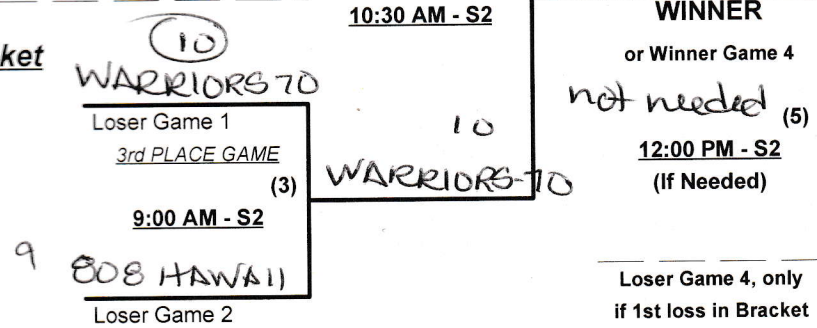

SSUSA's Aloha Bowl Qualifier 2026
 Waipahu, Hawaii
 March 3 - 5, 2026

Rev. 02/22/2026

Men's 65/70+ Silver Division • 3 Teams

Championship Bracket

WEDNESDAY

THURSDAY

Elimination Bracket

1st LAVA KUA NUU
 2nd WARRIORS 70
 3rd SOB HAWAII