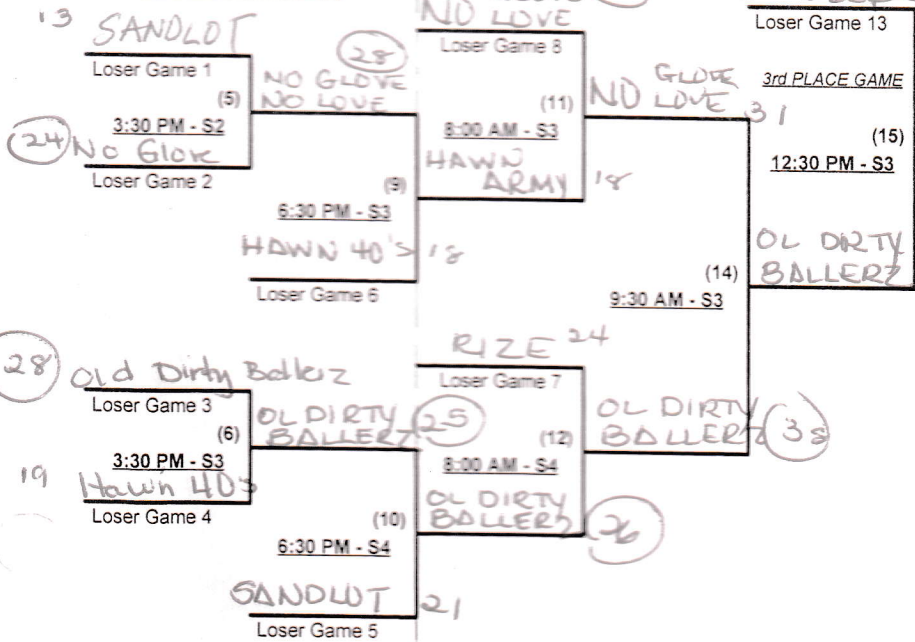

1st GET NUTZ
 2nd YELLOW DRAGON
 3rd LEGENDARY OLD SCHOOL

SSUSA's Aloha Bowl Qualifier 2026
 Waipahu, Hawaii
 March 6 - 8, 2026

Rev. 02/23/2026

Men's 40+ AAA Division • 8 Teams

Championship Bracket

FRIDAY & SATURDAY

SUNDAY

Elimination Bracket

CHAMPIONSHIP

(16) 2:00 PM - S3

1st TNT
 2nd Go Deep
 3rd OL DIRTY BALLERZ

SSUSA's Aloha Bowl Qualifier 2026
Waipahu, Hawaii
March 6 - 7, 2026

Rev. 02/23/2026

Men's 40+ Masters AA Division • 2 Teams