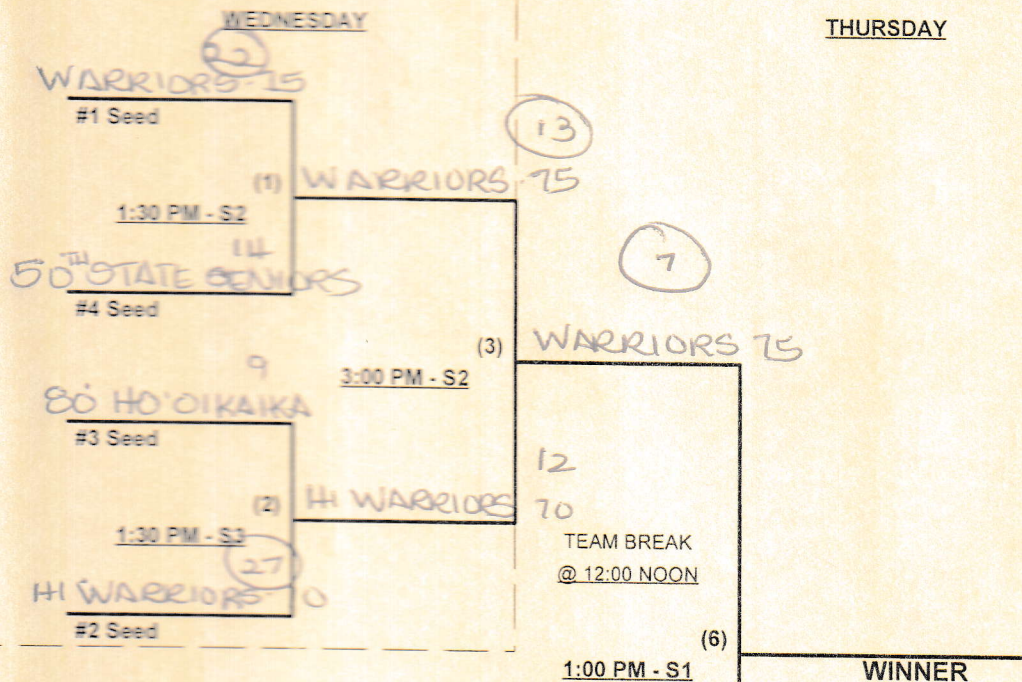

SSUSA's Aloha Bowl Qualifier 2026
 Waipahu, Hawaii
 March 3 - 5, 2026

Rev. 02/22/2026

Men's 60/65+ Gold Division • 5 Teams

Championship Bracket

Elimination Bracket

- 1st HAWAIIAN-FIVE-0
- 2nd HAWAIIAN-RED
- 3rd HAWAIIAN-BLUE

ok

SSUSA's Aloha Bowl Qualifier 2026
 Waipahu, Hawaii
 March 3 - 5, 2026

Rev. 02/22/2026

Men's 65+ AAA Division • 3 Teams

Championship Bracket

WEDNESDAY

THURSDAY

- 1st WARRIORS-IMUA
- 2nd HAWAIIANS 65
- 3rd SPORTSTAN/ISLANDERS

SSUSA's Aloha Bowl Qualifier 2026
 Waipahu, Hawaii
 March 3 - 5, 2026

Rev. 02/22/2026

Men's 70/75/80+ Gold Division • 4 Teams

Championship Bracket

Elimination Bracket

1st WARRIORS 75
 2nd 80 HO'OIKAIKA
 3rd HI WARRIORS 70