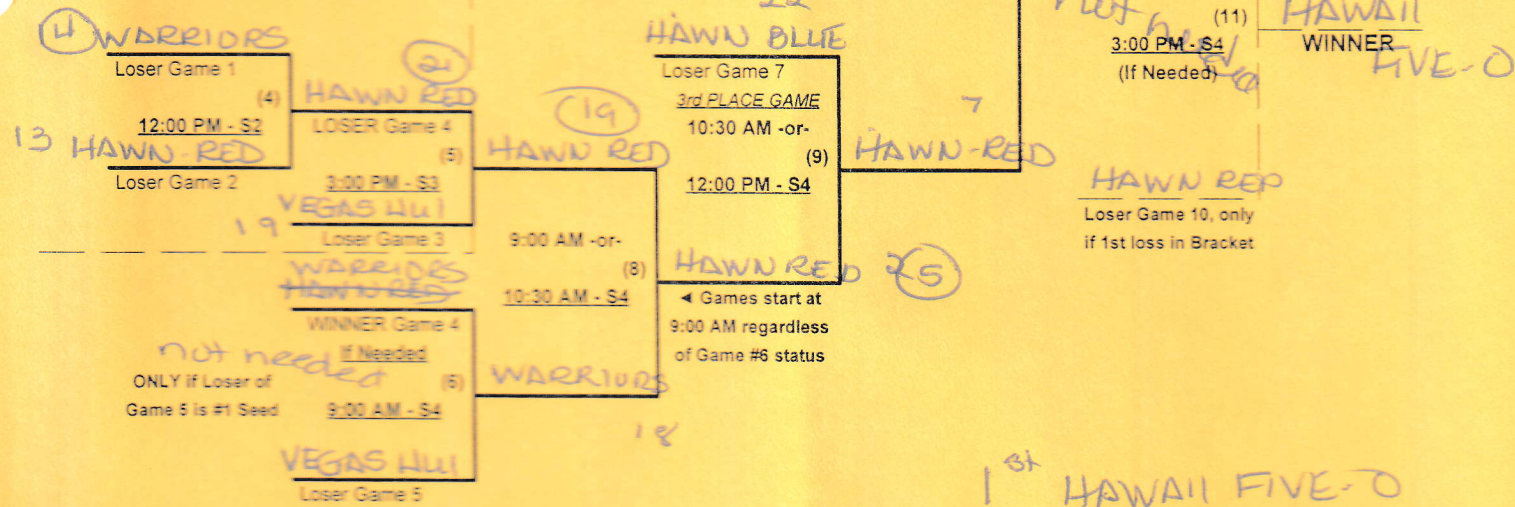

SSUSA's Aloha Bowl Qualifier 2026
 Waipahu, Hawaii
 March 3 - 5, 2026

Rev. 02/22/2026

Men's 60/65+ Gold Division • 5 Teams

Championship Bracket

Elimination Bracket

- 1st HAWAIIAN-FIVE-0
- 2nd HAWAIIAN-RED
- 3rd HAWAIIAN-BLUE

ok

SSUSA's Aloha Bowl Qualifier 2026
 Waipahu, Hawaii
 March 3 - 5, 2026

Rev. 02/22/2026

Men's 65+ AAA Division • 3 Teams

Championship Bracket

WEDNESDAY

THURSDAY

- 1st WARRIORS-IMUA
- 2nd HAWAIIANS 65
- 3rd SPORTSTAN/ISLANDERS