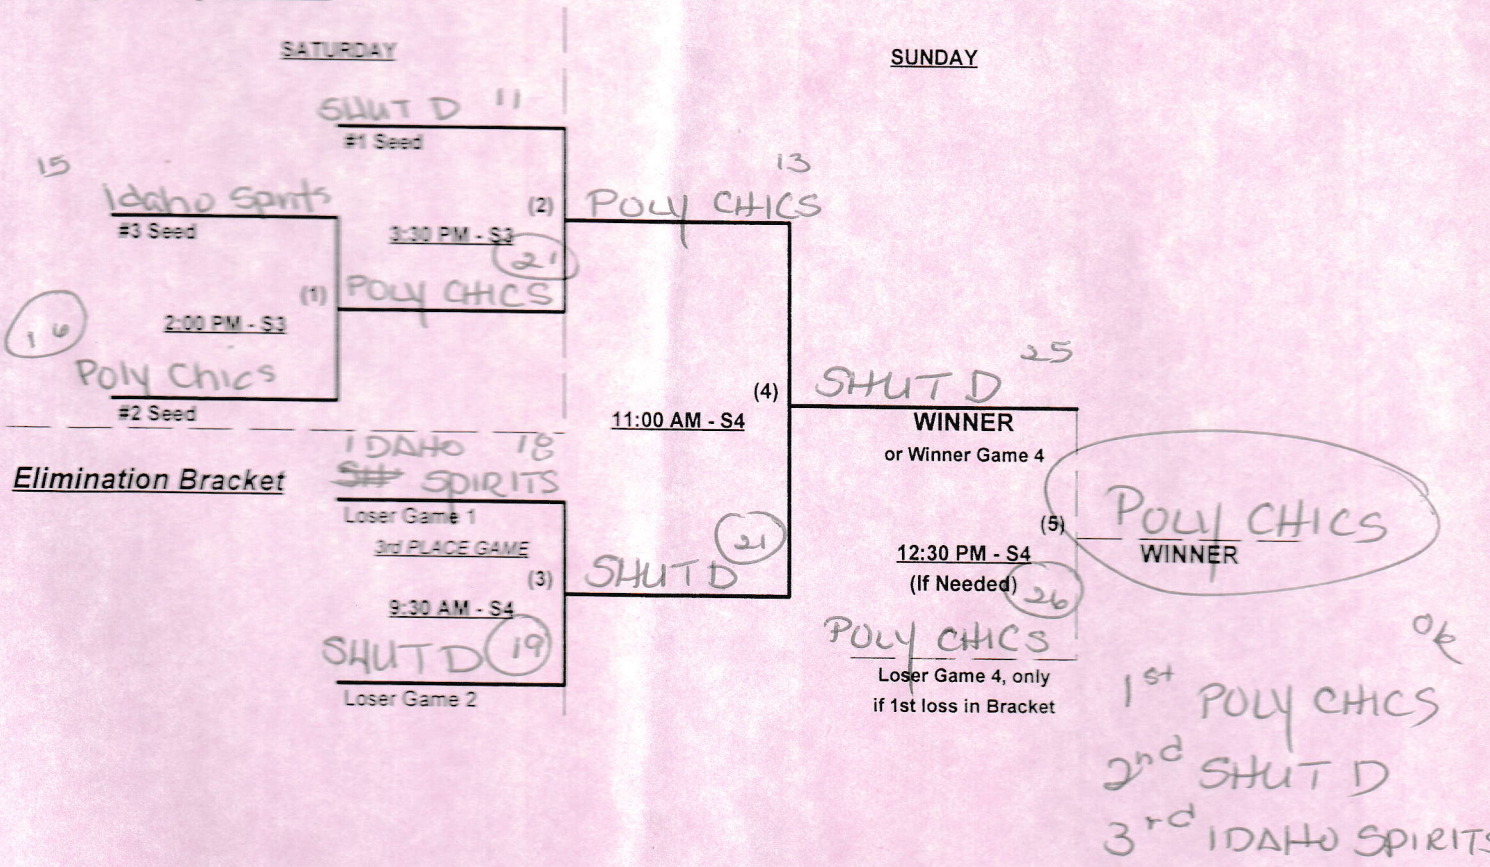

Women's 40+ Masters Silver Division • 3 Teams

Championship Bracket