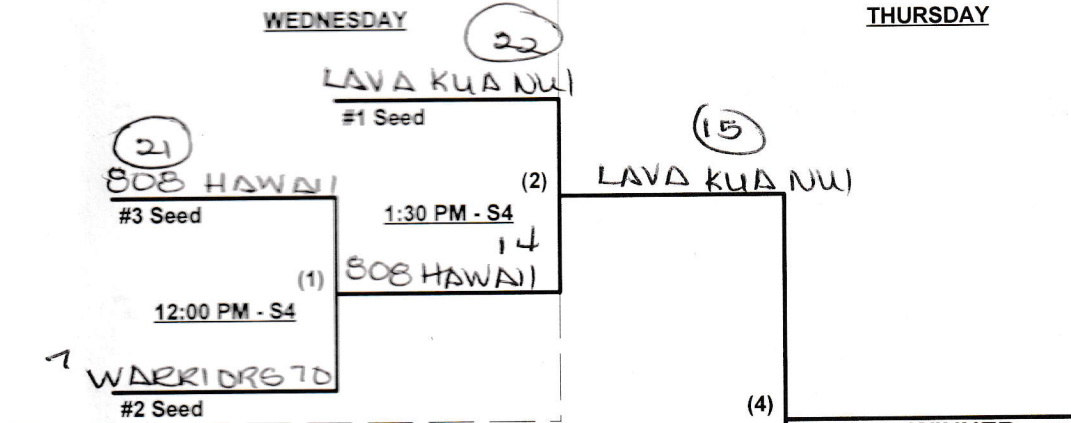

SSUSA's Aloha Bowl Qualifier 2026
 Waipahu, Hawaii
 March 3 - 5, 2026

Rev. 02/22/2026

Men's 65/70+ Silver Division • 3 Teams

Championship Bracket

WEDNESDAY

THURSDAY

Elimination Bracket

1st LAVA KUA NUU
 2nd WARRIORS 70
 3rd SOB HAWAII

70

SSUSA's Aloha Bowl Qualifier 2026

Waipahu, Hawaii

March 6 - 8, 2026

Rev. 02/23/2026

Men's 40+ Masters Major Division • 7 Teams

Championship Bracket

Elimination Bracket