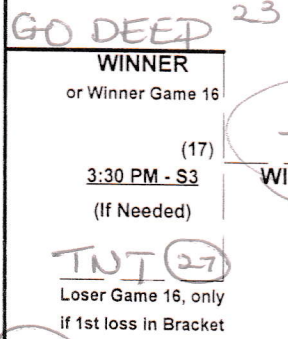

1st GET NUTZ
 2nd YELLOW DRAGON
 3rd LEGENDARY OLD SCHOOL

SSUSA's Aloha Bowl Qualifier 2026
 Waipahu, Hawaii
 March 6 - 8, 2026

Rev. 02/23/2026

Men's 40+ AAA Division • 8 Teams

Championship Bracket

FRIDAY & SATURDAY

SUNDAY

Elimination Bracket

CHAMPIONSHIP

(16) 2:00 PM - S3

1st TNT
 2nd Go Deep
 3rd OL DIRTY BALLERZ

SSUSA's Aloha Bowl Qualifier 2026
Waipahu, Hawaii
March 6 - 7, 2026

Rev. 02/23/2026

Men's 40+ Masters AA Division • 2 Teams

Championship Bracket

ALL GAMES SATURDAY

SSUSA's Aloha Bowl Qualifier 2026
 Waipahu, Hawaii
 March 6 - 8, 2026

Rev. 02/23/2026

Men's 50+ AAA Division • 2 Teams

Championship Bracket

Elimination Game

1st HAWN'S 50
 2nd HI HEAT 50