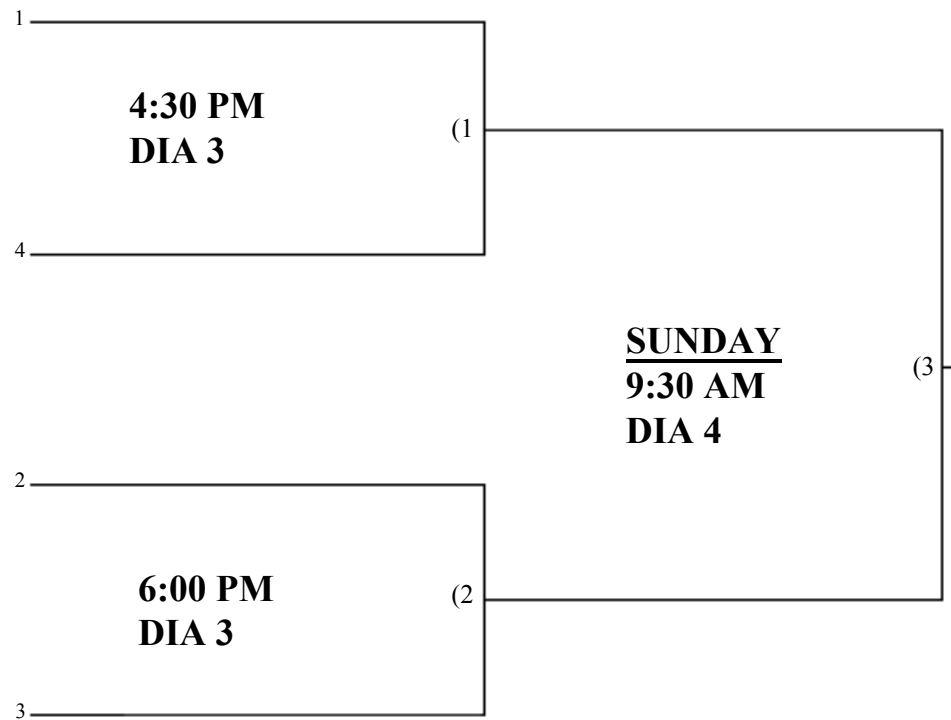

Lake Alliance Park

55-60 MAJOR/ PLUS

Lake Alliance Park

60AA/60AAA

Erickson/Mt. Hope Parks

2
ERICKSON
3:30 PM
DIA 8
(2)

3
ERICKSON
5:00 PM
DIA 7
(3)

4
ERICKSON
3:30 PM/DIA 7
(1)

5
ERICKSON
5:00 PM
DIA 7
(1)

SUNDAY
11:00AM
DIA 4
(5)

SUNDAY
3:30 PM
DIA 4
(8)

L1
SUNDAY
9:30 AM
DIA 4
(4)

L2
SUNDAY
12:30 PM
DIA 4
(6)

L5
SUNDAY
2:00PM
DIA 4
(7)

L3
SUNDAY
12:30 PM
DIA 4
(6)

Winner's Bracket

65AAA/ 65-70 MAJOR

Lake Alliance

Loser's Bracket

75 AA