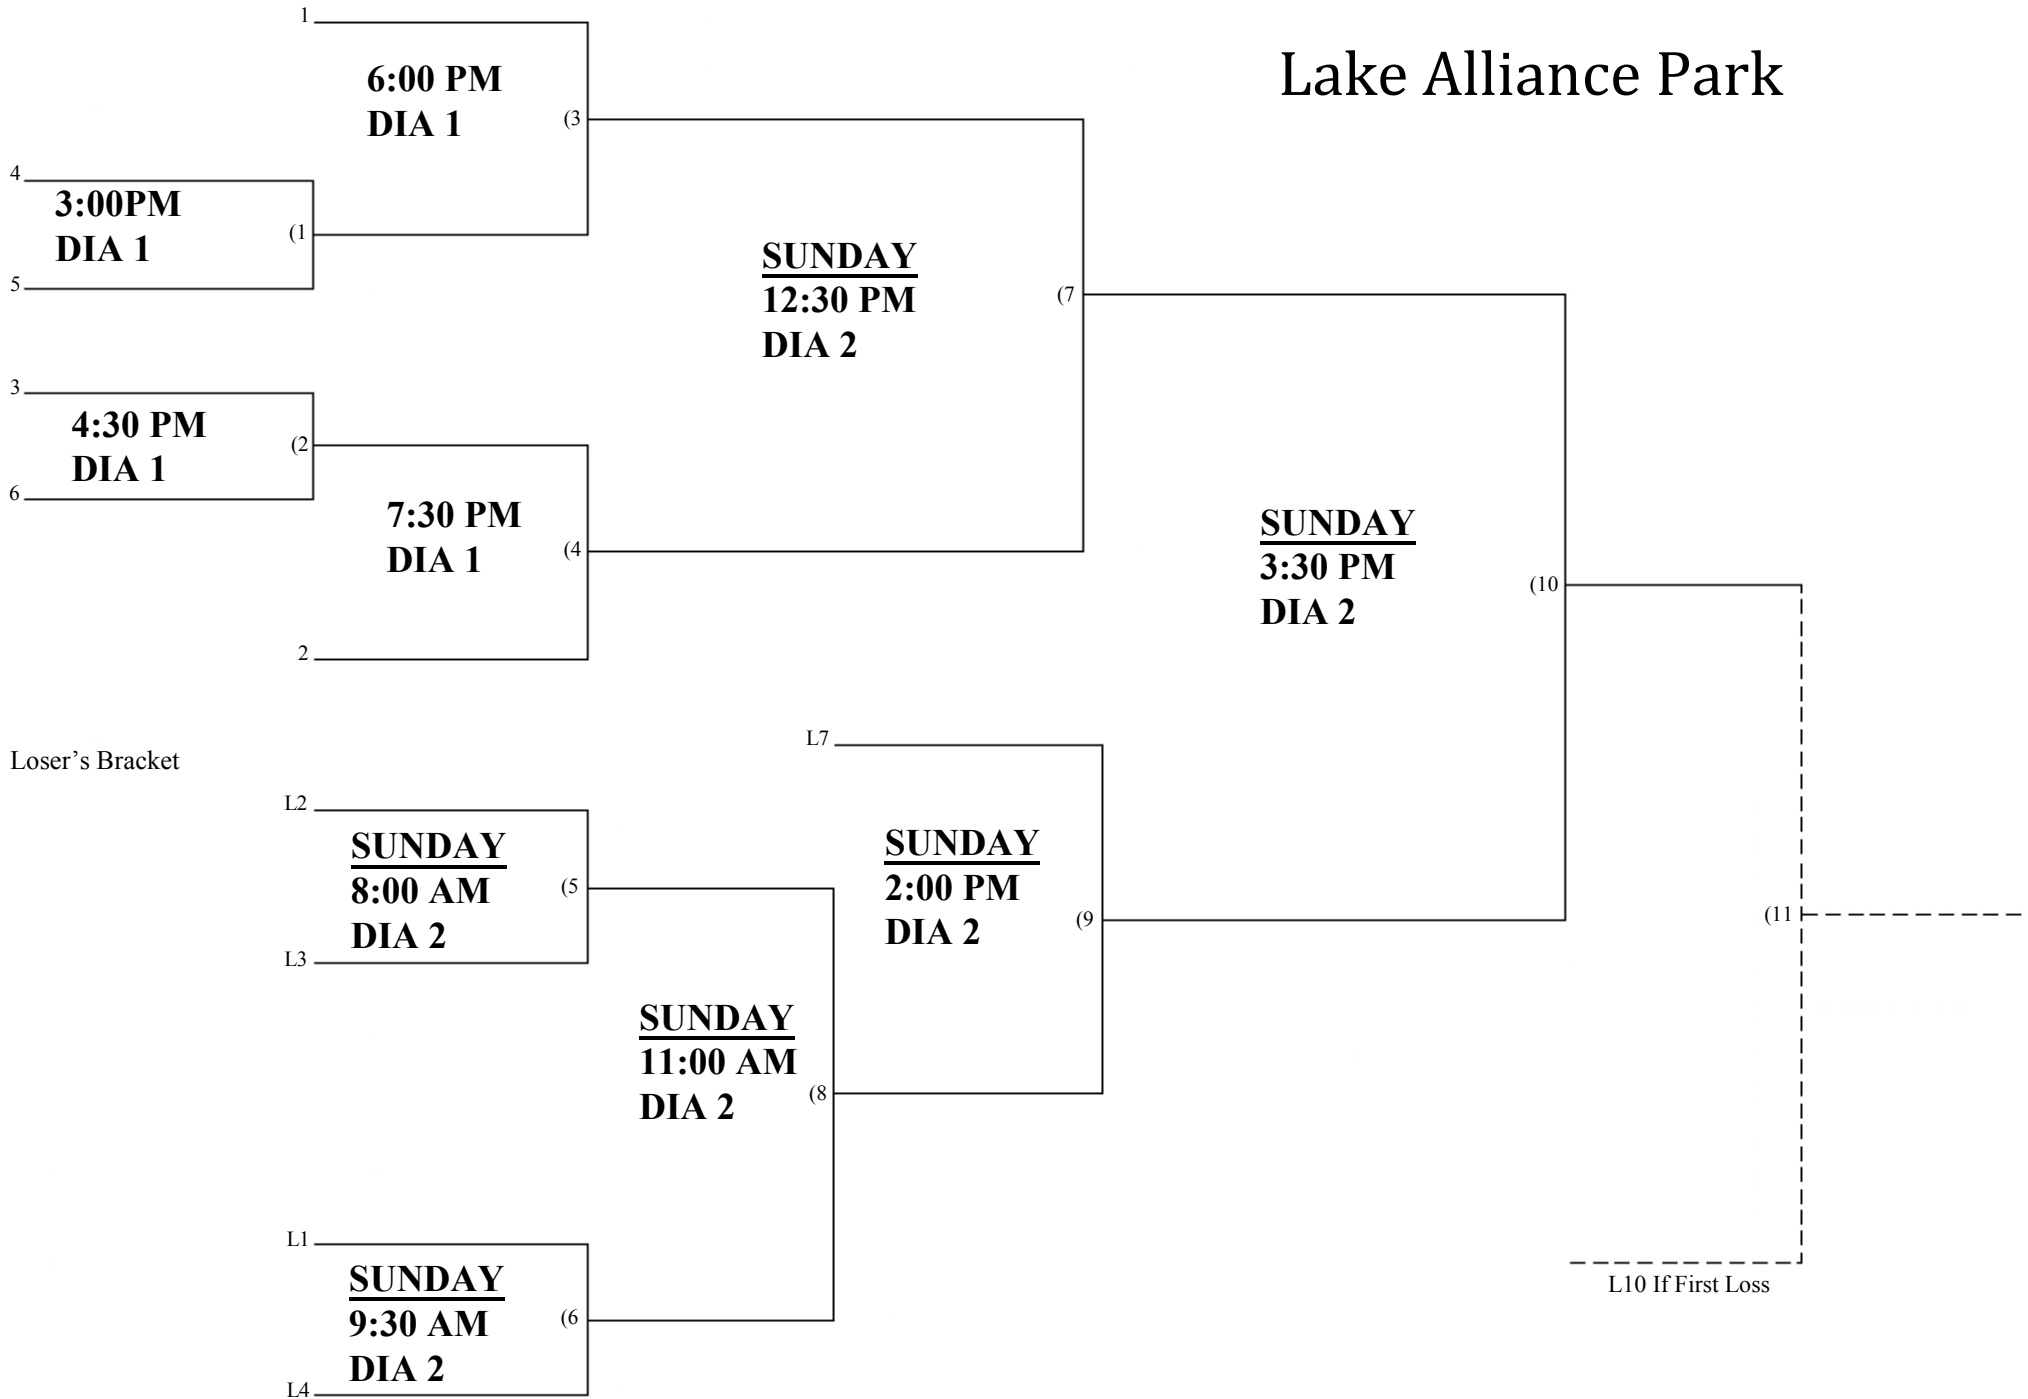

Lake Alliance Park

55-60 MAJOR/ PLUS

Lake Alliance Park

60AA/60AAA

Erickson/Mt. Hope Parks

2
ERICKSON
3:30 PM
DIA 8
(2)

3
ERICKSON
5:00 PM
DIA 7
(3)

4
ERICKSON
3:30 PM/DIA 7
(1)

5
ERICKSON
5:00 PM
DIA 7
(1)

SUNDAY
11:00AM
DIA 4
(5)

SUNDAY
3:30 PM
DIA 4
(8)

L1
SUNDAY
9:30 AM
DIA 4
(4)

L2
SUNDAY
12:30 PM
DIA 4
(6)

L5
SUNDAY
2:00PM
DIA 4
(7)

L3
SUNDAY
12:30 PM
DIA 4
(6)

Winner's Bracket