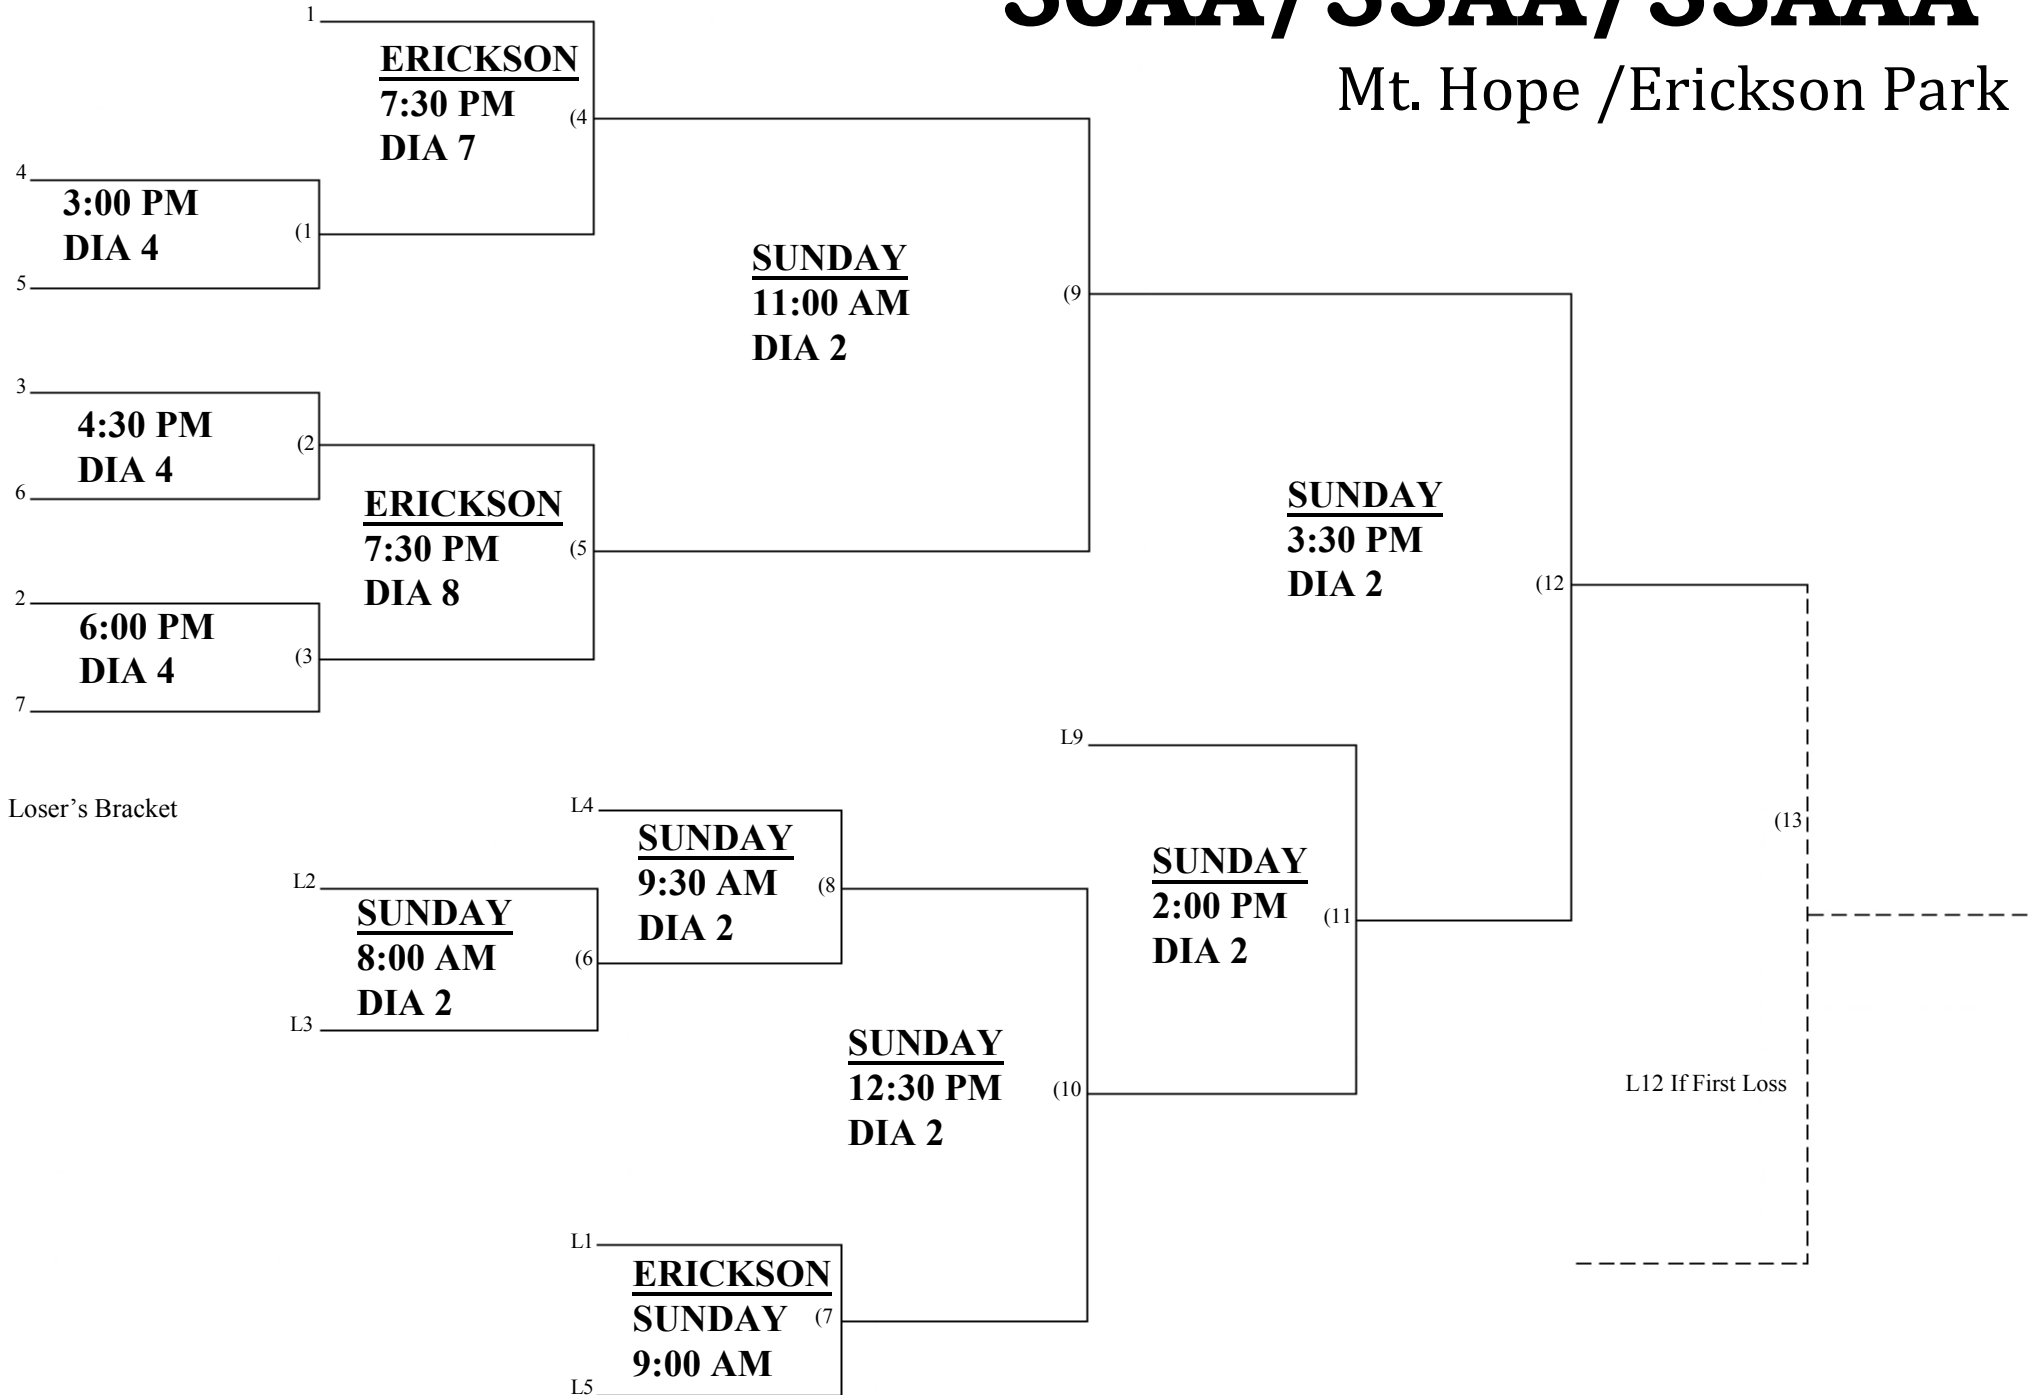

50AA/55AA/55AAA

Mt. Hope /Erickson Park