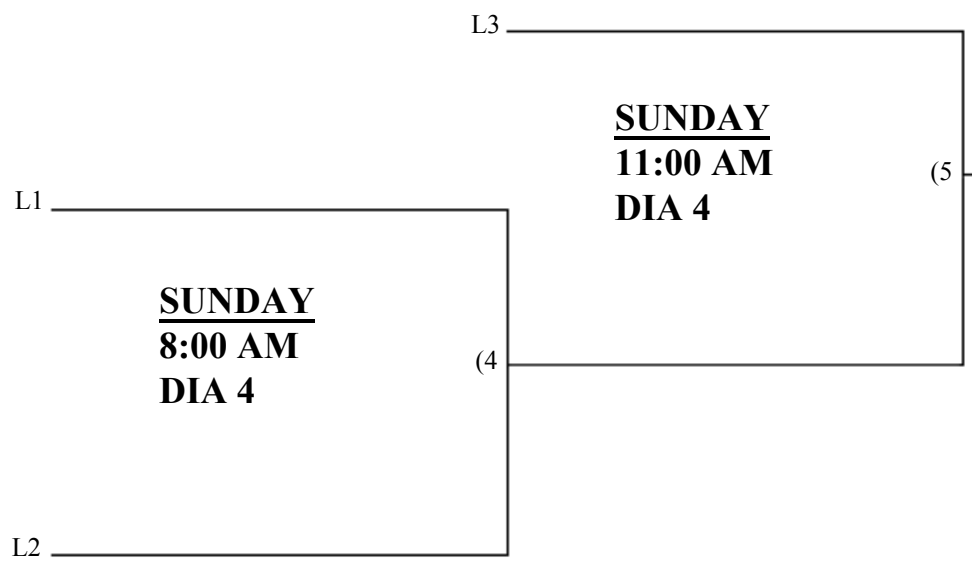

Loser's Bracket