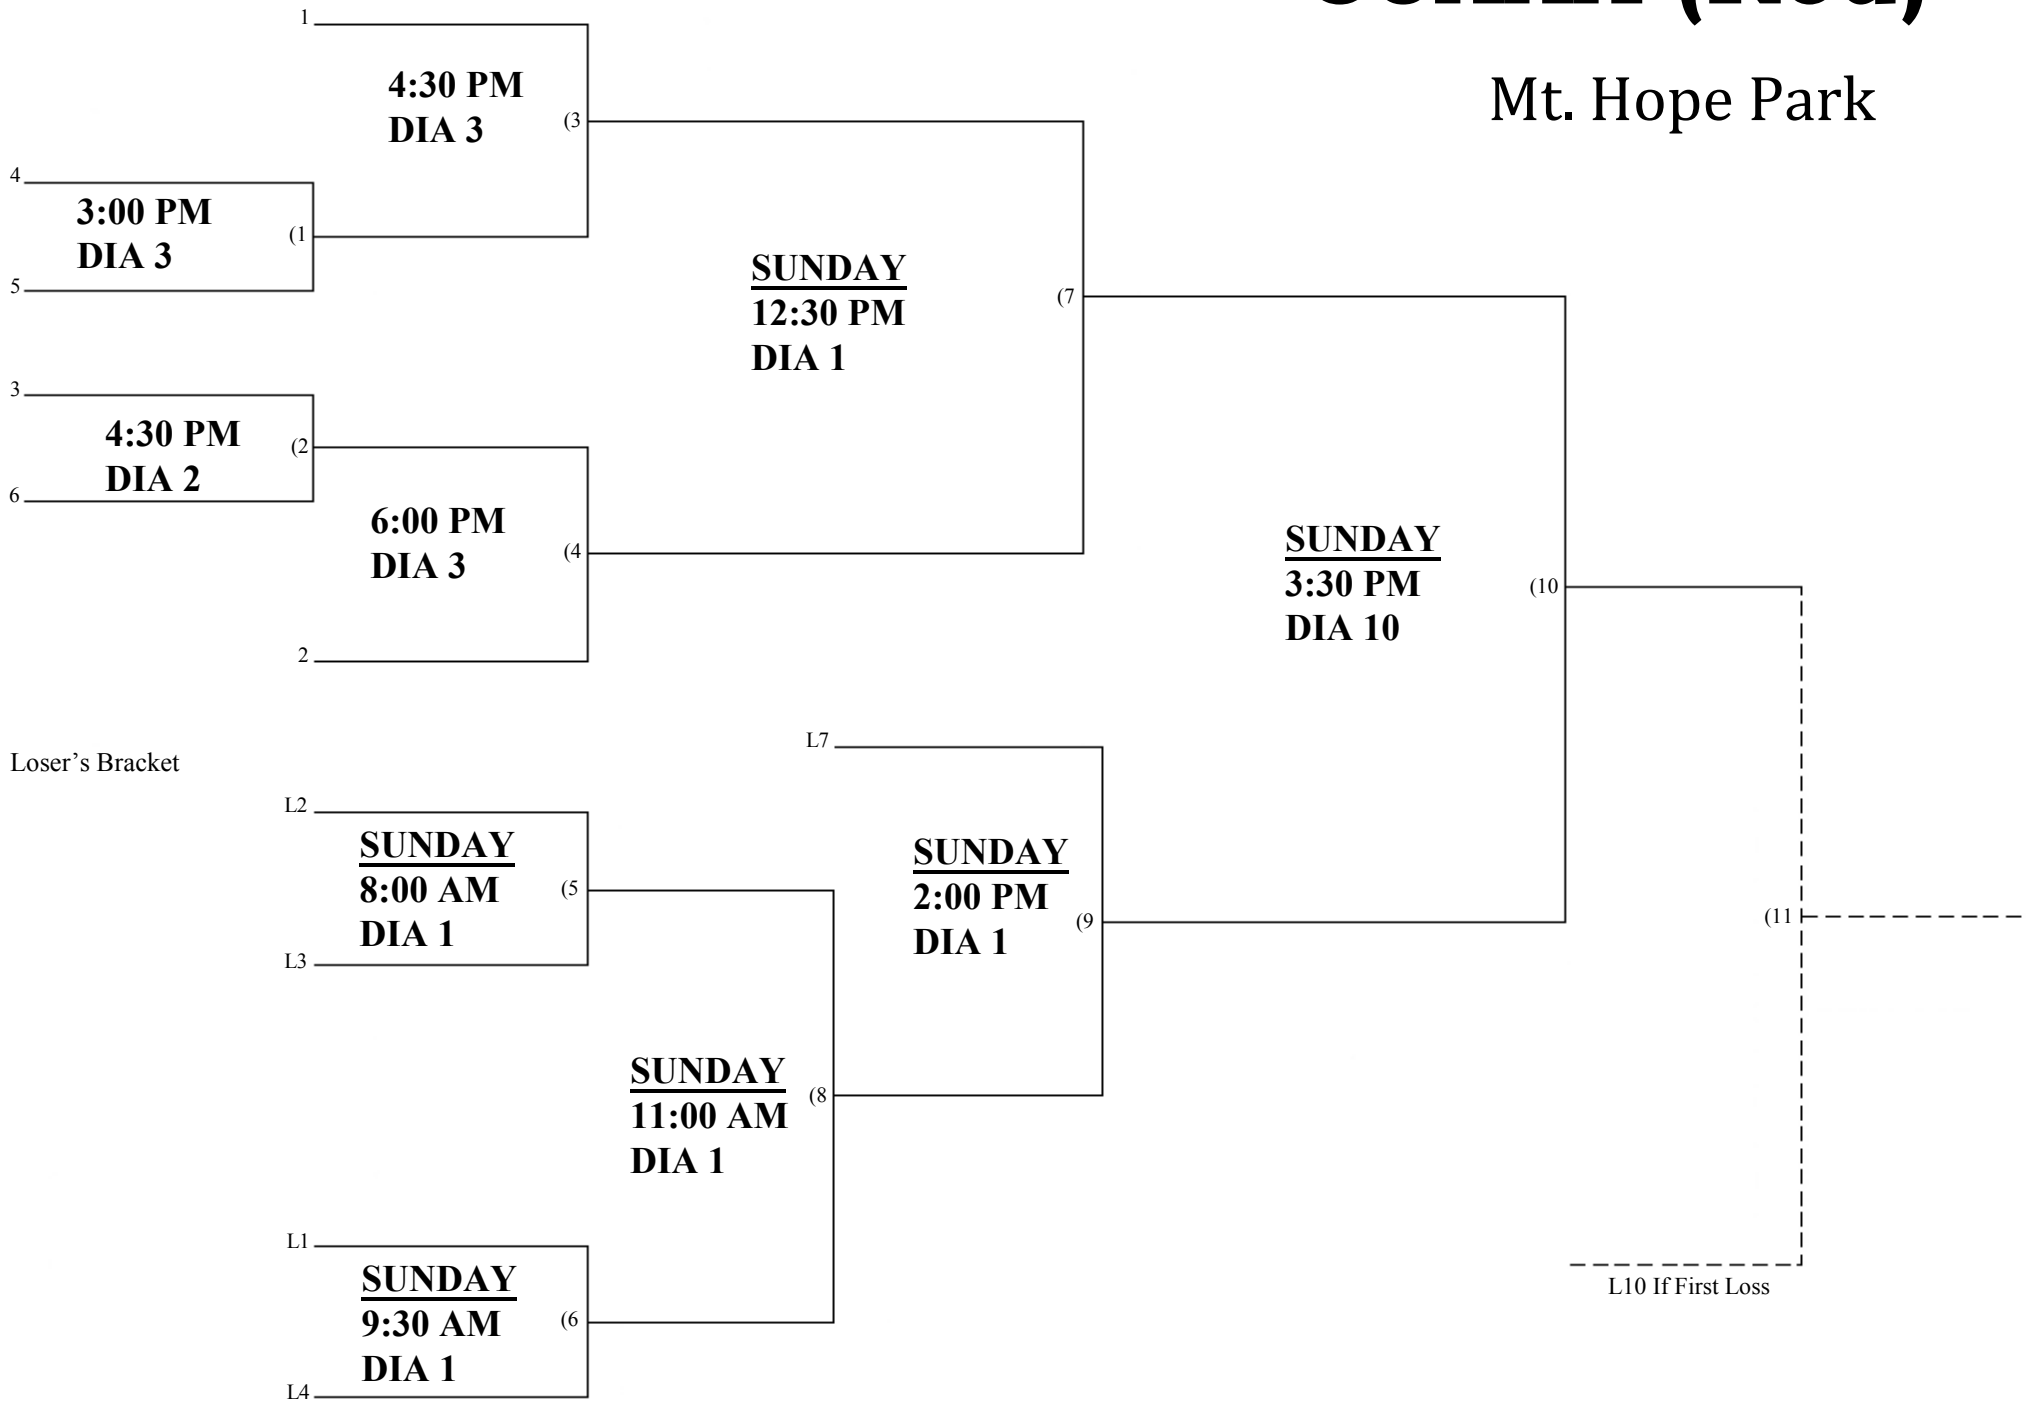

50AAA (Red)

Mt. Hope Park