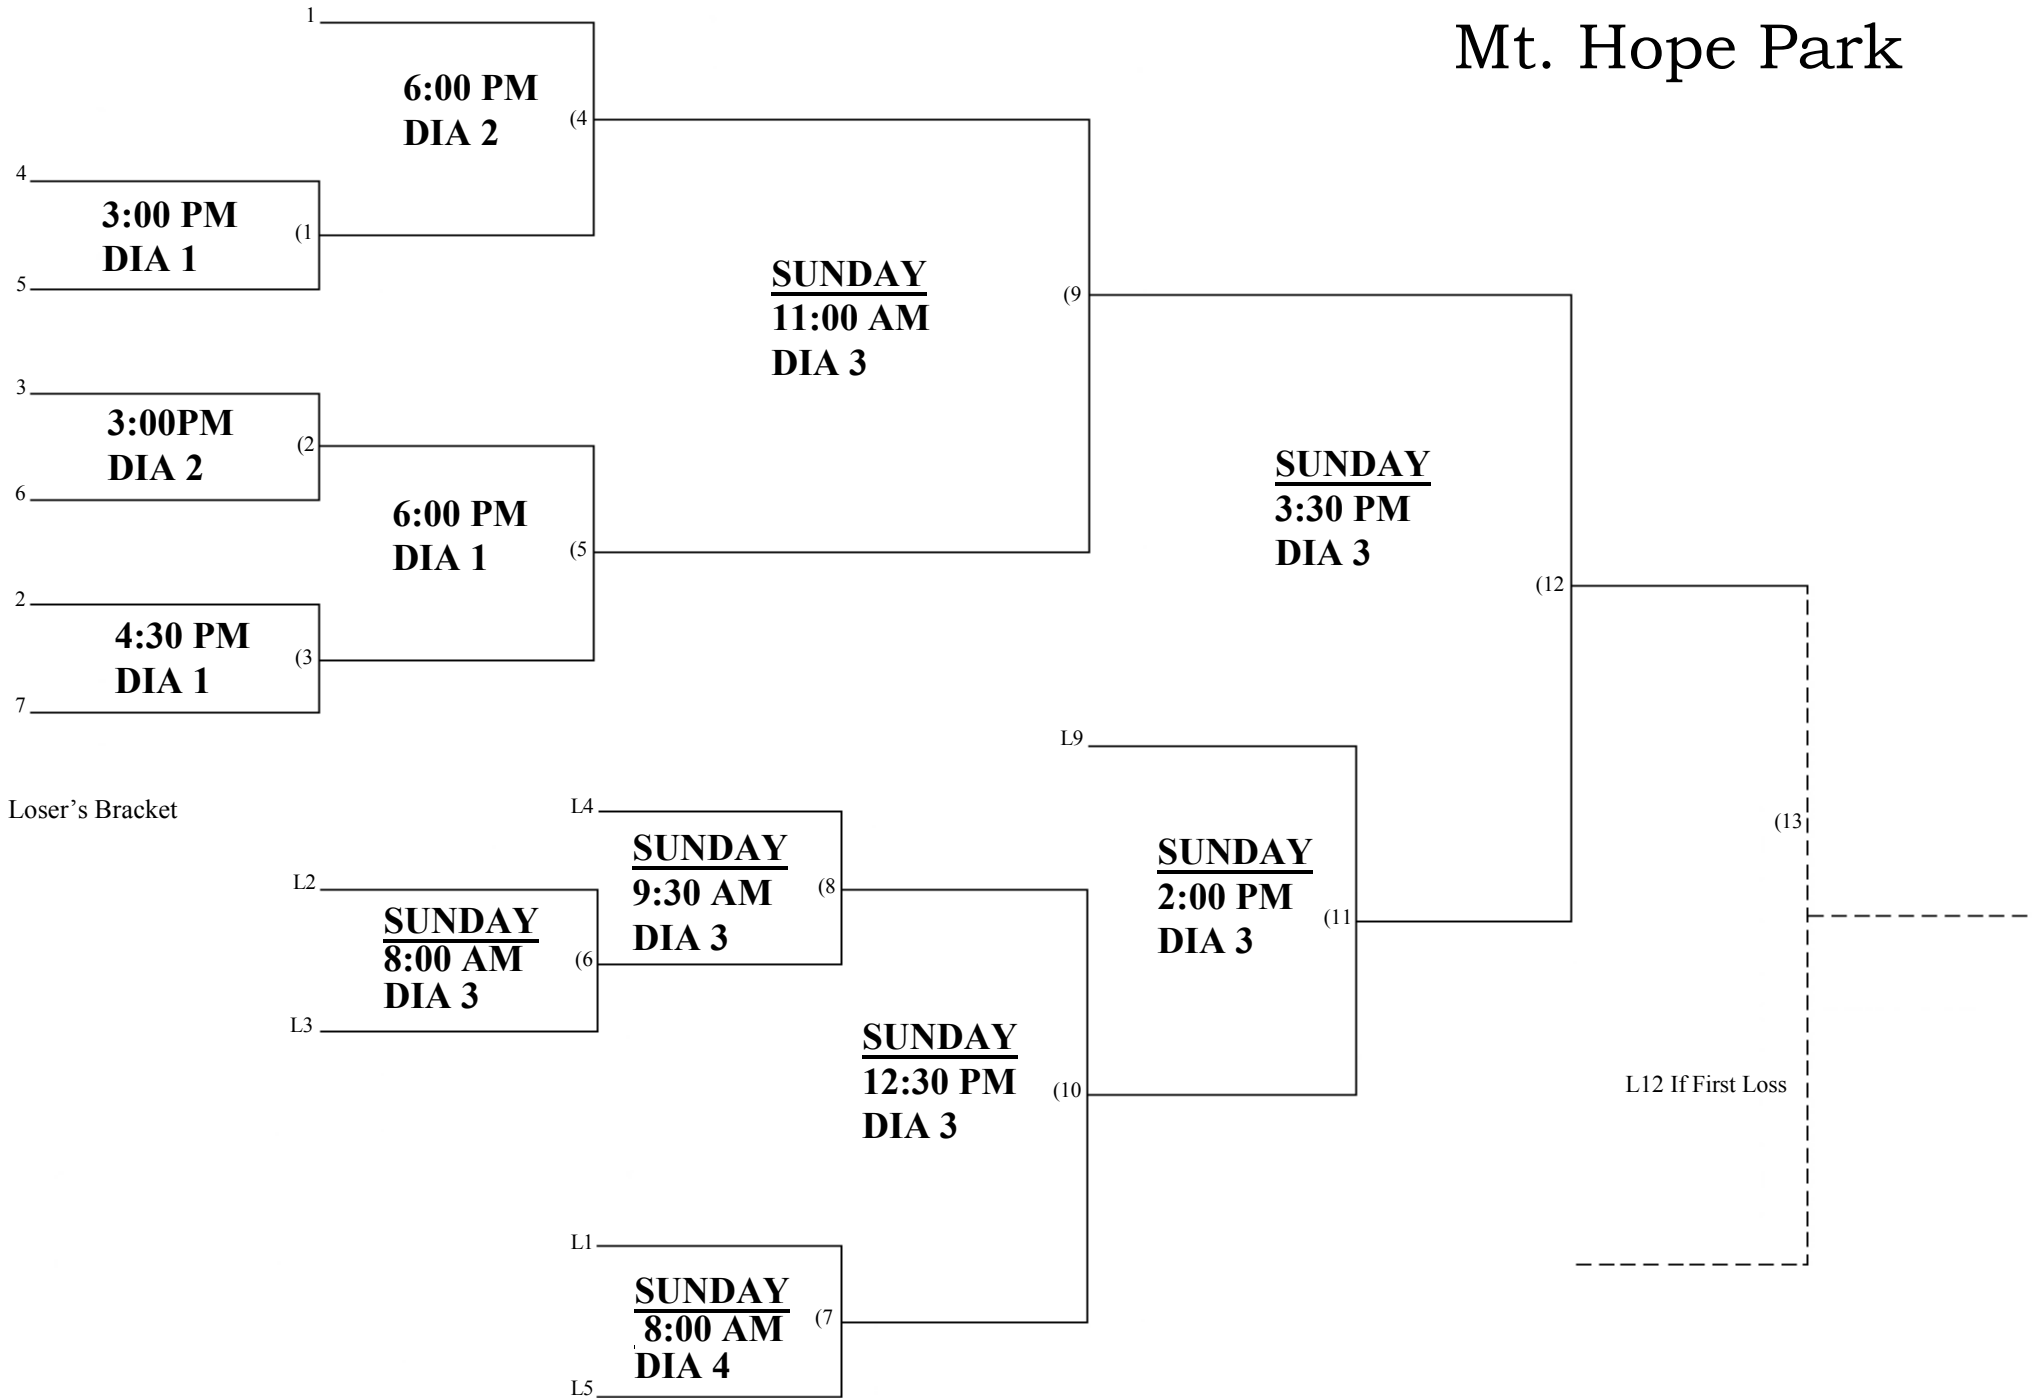

WELCOME TO THE 2026 BOBBY CHAPP MEMORIAL!

SATURDAY, MAY 16, 2026

LAKE ALLIANCE (55 + Open)								
TIME/FLD	1		2		3		4	
8:00 AM	1	5	7	8			9	10
9:15 AM	2	6	3	4	11	12	16	17
10:30 AM	1	3	16	18	19	21	13	14
12:00 PM	2	5	4	6	8	14	10	11
1:30 PM	9	12	7	13	17	20	18	21
3:00 PM	50 MAJOR (1)		55/60 (1)		19	20	55/60 (2)	
4:30 PM	50 MAJOR (2)		55/60 (3)		65-70 (1)		55/60 (4)	
6:00 PM	50 MAJOR (3)		55/60 (7)		65-70 (2)		55/60 (8)	
7:30 PM	50 MAJOR (4)							

50 MAJOR/MAJOR PLUS	
1	Bad Rep/OA/OC
2	Dayton Legends/M22
3	Demolition Illinois
4	Go Sports/3AC
5	KB 50's
6	Regee's Rams

55 MAJOR/60 MAJOR PLUS	
7	22-A-Day/DL/MIT/4x4
8	Alliance
9	Avalanche 60s
10	Go Sports/3AC - 55
11	JFP/CKI
12	Lansing Legends 55
13	PRS
14	Tiffany's/Larry's Tire

65AAA/65-70 MAJOR/75AA	
16	Brann's Steakhouse
17	Great Lakes Sluggers
18	Jackson Merchants
19	Larry's Tire/Brann's
20	Minutemen/Grinders
21	Strikers/Chicago Hitmen

MOUNT HOPE (55 + Open)								
TIME/FLD	1		2		3		4	
8:00 AM	25	33	28	34	37	46	35	38
9:15 AM	22	30	24	29	27	32	38	40
10:30 AM	23	31	26	33	29	34	36	46
12:00 PM	24	32	22	27	39	40	35	36
1:30 PM	25	30	26	31	37	39	23	28
3:00 PM	50 (BLUE) (1)		50 (BLUE) (2)		50 (RED) (1)		50/55 (1)	
4:30 PM	50 (BLUE) (3)		50 (RED) (2)		50 (RED) (3)		50/55 (2)	
6:00 PM	50 (BLUE) (5)		50 (BLUE) (4)		50 (RED) (4)		50/55 (3)	

ERICKSON				
TIME/FLD	7		8	
11:00 AM	41	43	44	45
12:30 PM	42	43	41	45
2:00 PM	42	44		
3:30 PM	60 (1)		60 (2)	
5:00 PM	60 (3)			
7:30 PM	50/55 (4)		50/55 (5)	

PARKS INFO:			
Lake Alliance Park		Erickson Park	
301 Alliance Park Dr.		9220 S Canal Road	
Pottersville, MI 48813		East Lansing, MI 48917	
Mount Hope Park			
7419 E. Mount Hope Hwy			
Grand Ledge, MI 48837-9410			

50AAA (Blue)	
22	50 & Furious
23	Big Belly Catering
24	Dayton Legends/JSAG
25	Deaf Nation (DNNS)
26	Drouillard
27	Michigan Mafia
28	Team OG 50s

SUNDAY, MAY 17, 2026

LAKE ALLIANCE (65 + Open)				
TIME/FLD	1	2	3	4
8:00 AM	55/60 (5)	50 MAJOR (5)	55/60 (6)	65-70 (4)
9:30 AM	55/60 (9)	50 MAJOR (6)	55/60 (10)	65-70 (3)
11:00 AM	55/60 (11)	50 MAJOR (8)	75 (1)	65-70 (5)
12:30 PM	55/60 (12)	50 MAJOR (7)	75 (2)	65-70 (6)*
2:00 PM	55/60 (13)	50 MAJOR (9)		(65-70 (6))
3:30 PM	55/60 (14)	50 MAJOR (10)		

*60 MAJOR (IF)

ERICKSON	
TIME/FLD	7
9:00 AM	50/55 (7)

MOUNT HOPE (65 + Open)				
TIME/FLD	1	2	3	4
8:00 AM	50 (RED) (5)	50/55 (6)	50 (BLUE) (6)	50 (BLUE) (7)
9:30 AM	50 (RED) (6)	50/55 (8)	50 (BLUE) (8)	60 (4)
11:00 AM	50 (RED) (8)	50/55 (9)	50 (BLUE) (9)	60 (5)
12:30 PM	50 (RED) (7)	50/55 (10)	50 (BLUE) (10)	60 (6)
2:00 PM	50 (RED) (9)	50/55 (11)	50 (BLUE) (11)	60 (7)
3:30 PM	50 (RED) (10)	50/55 (12)	50 (BLUE) (12)	60 (8)

50AAA (Red)	
29	City Wide 50s
30	Game 50/Ballard Contr.
31	Larry's Tire/Cobela's
32	Michigan Crush City
33	Mississauga Wolverines
34	Stick Talk

50AA/55AA/55AAA	
46	55 & Furious
35	City Wide 55s
36	Lake Shore Contr/EH
37	Midwest Storm
38	Synergy
39	Team OG 55's
40	Windy City 50s

60AA/60AAA	
41	Buddie's Sampson
42	KB 60's/Team OG
43	M.C.T.S./Motown Classics
44	Pelley Stix
45	Team OG 60s

50AAA (Blue)

Mt. Hope Park