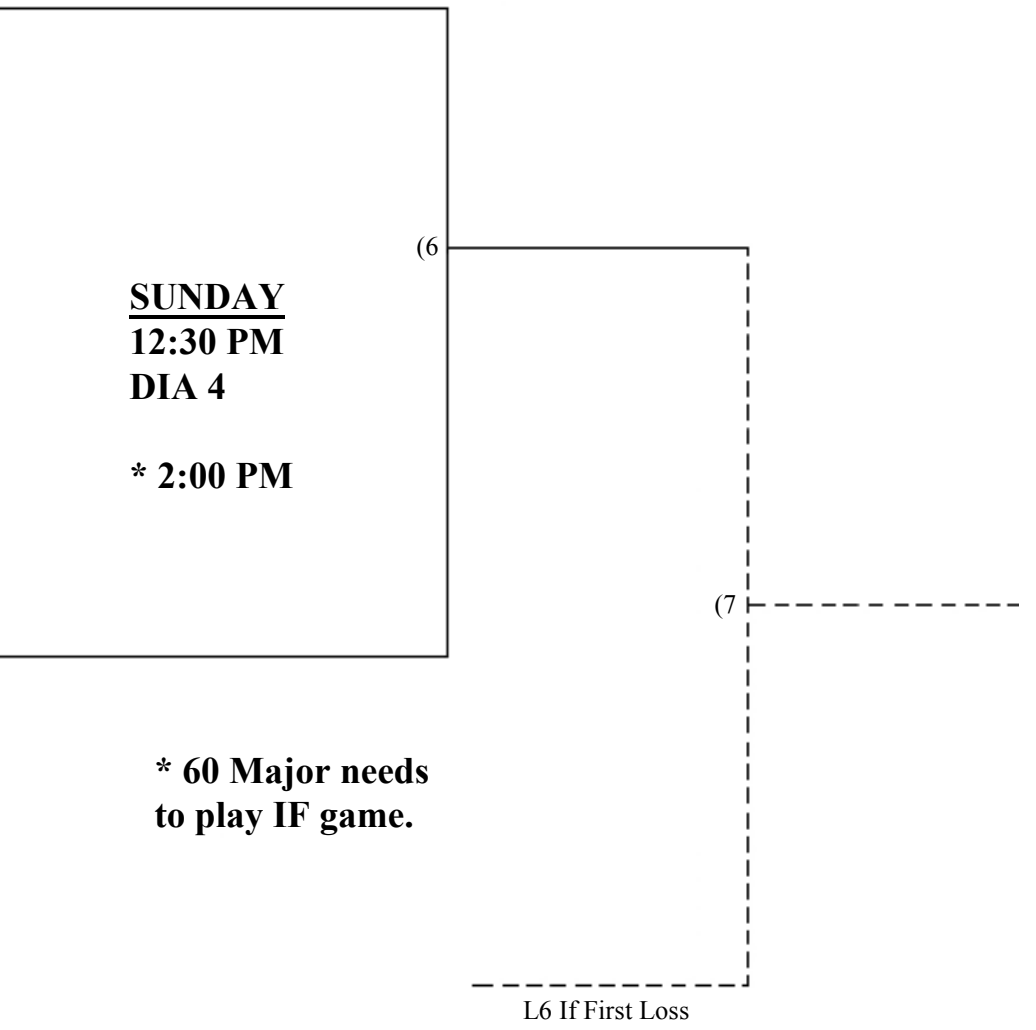

65AAA/ 65-70 MAJOR

Lake Alliance