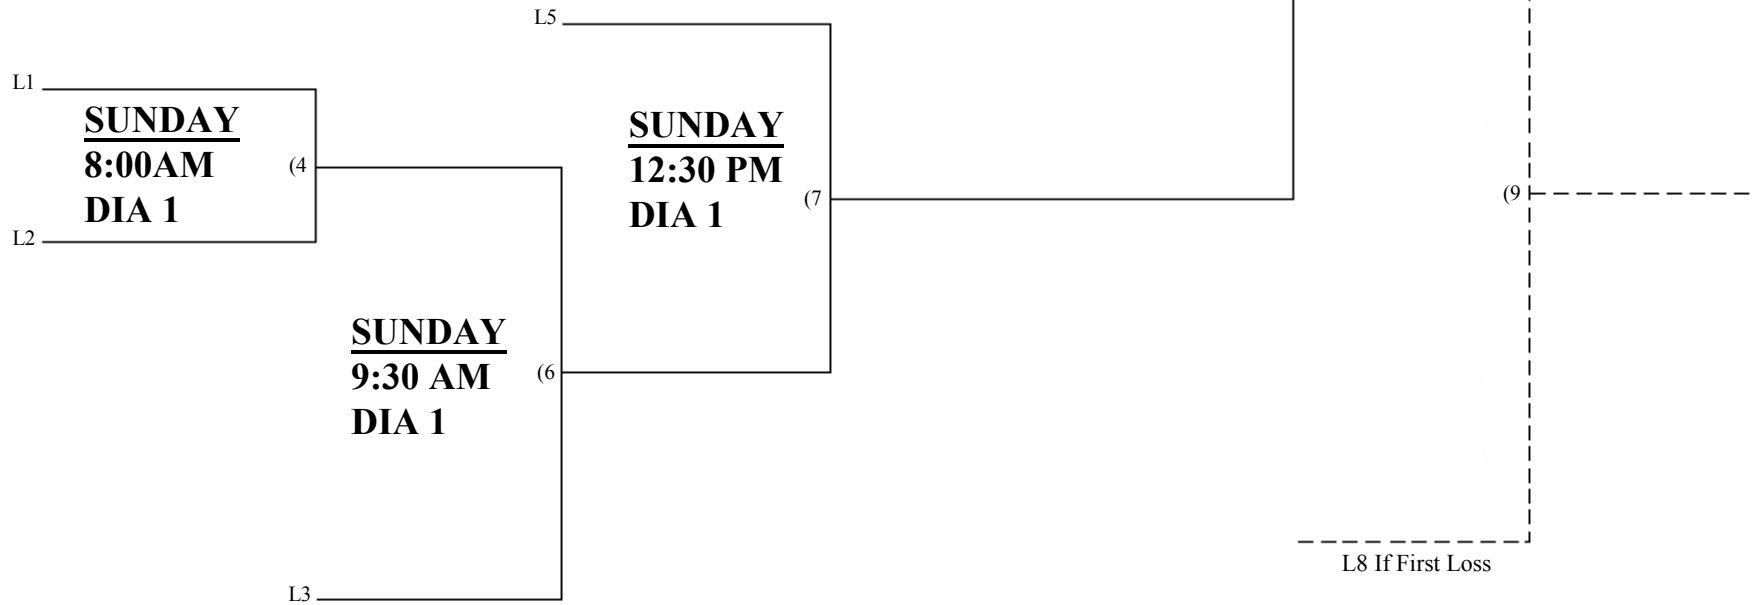

50AAA (Red)