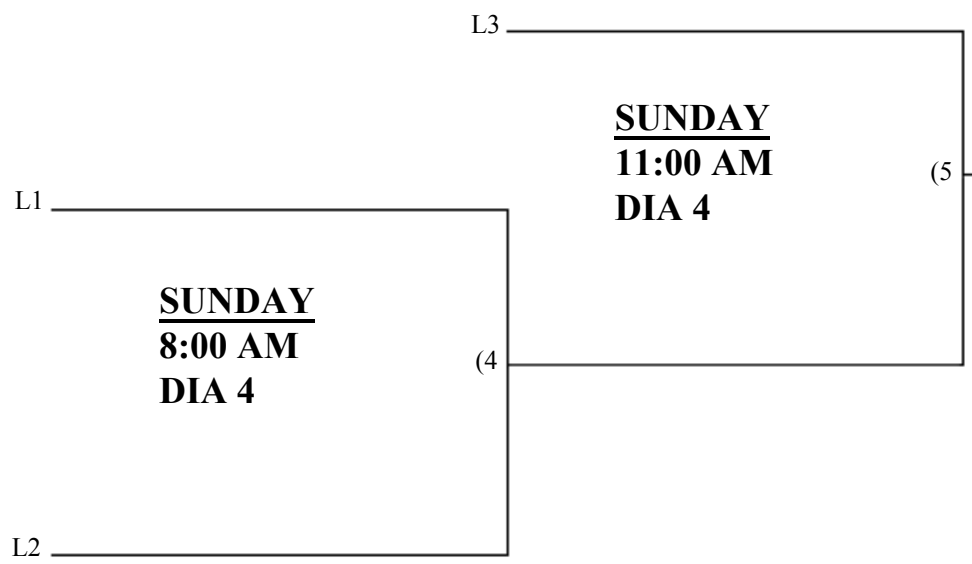

L8 If First Loss

L3

Winner's Bracket

65AAA/ 65-70 MAJOR

Lake Alliance

Loser's Bracket

75 AA