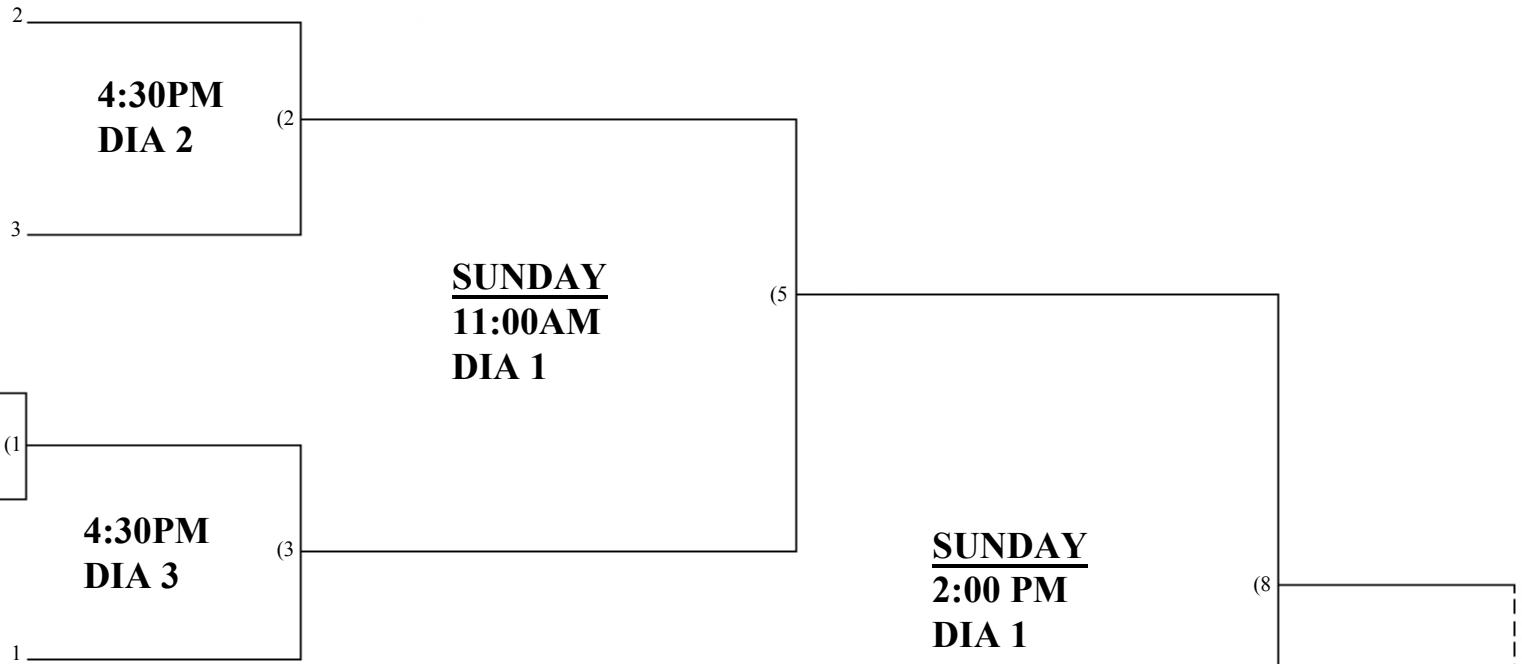

50AAA (Red)