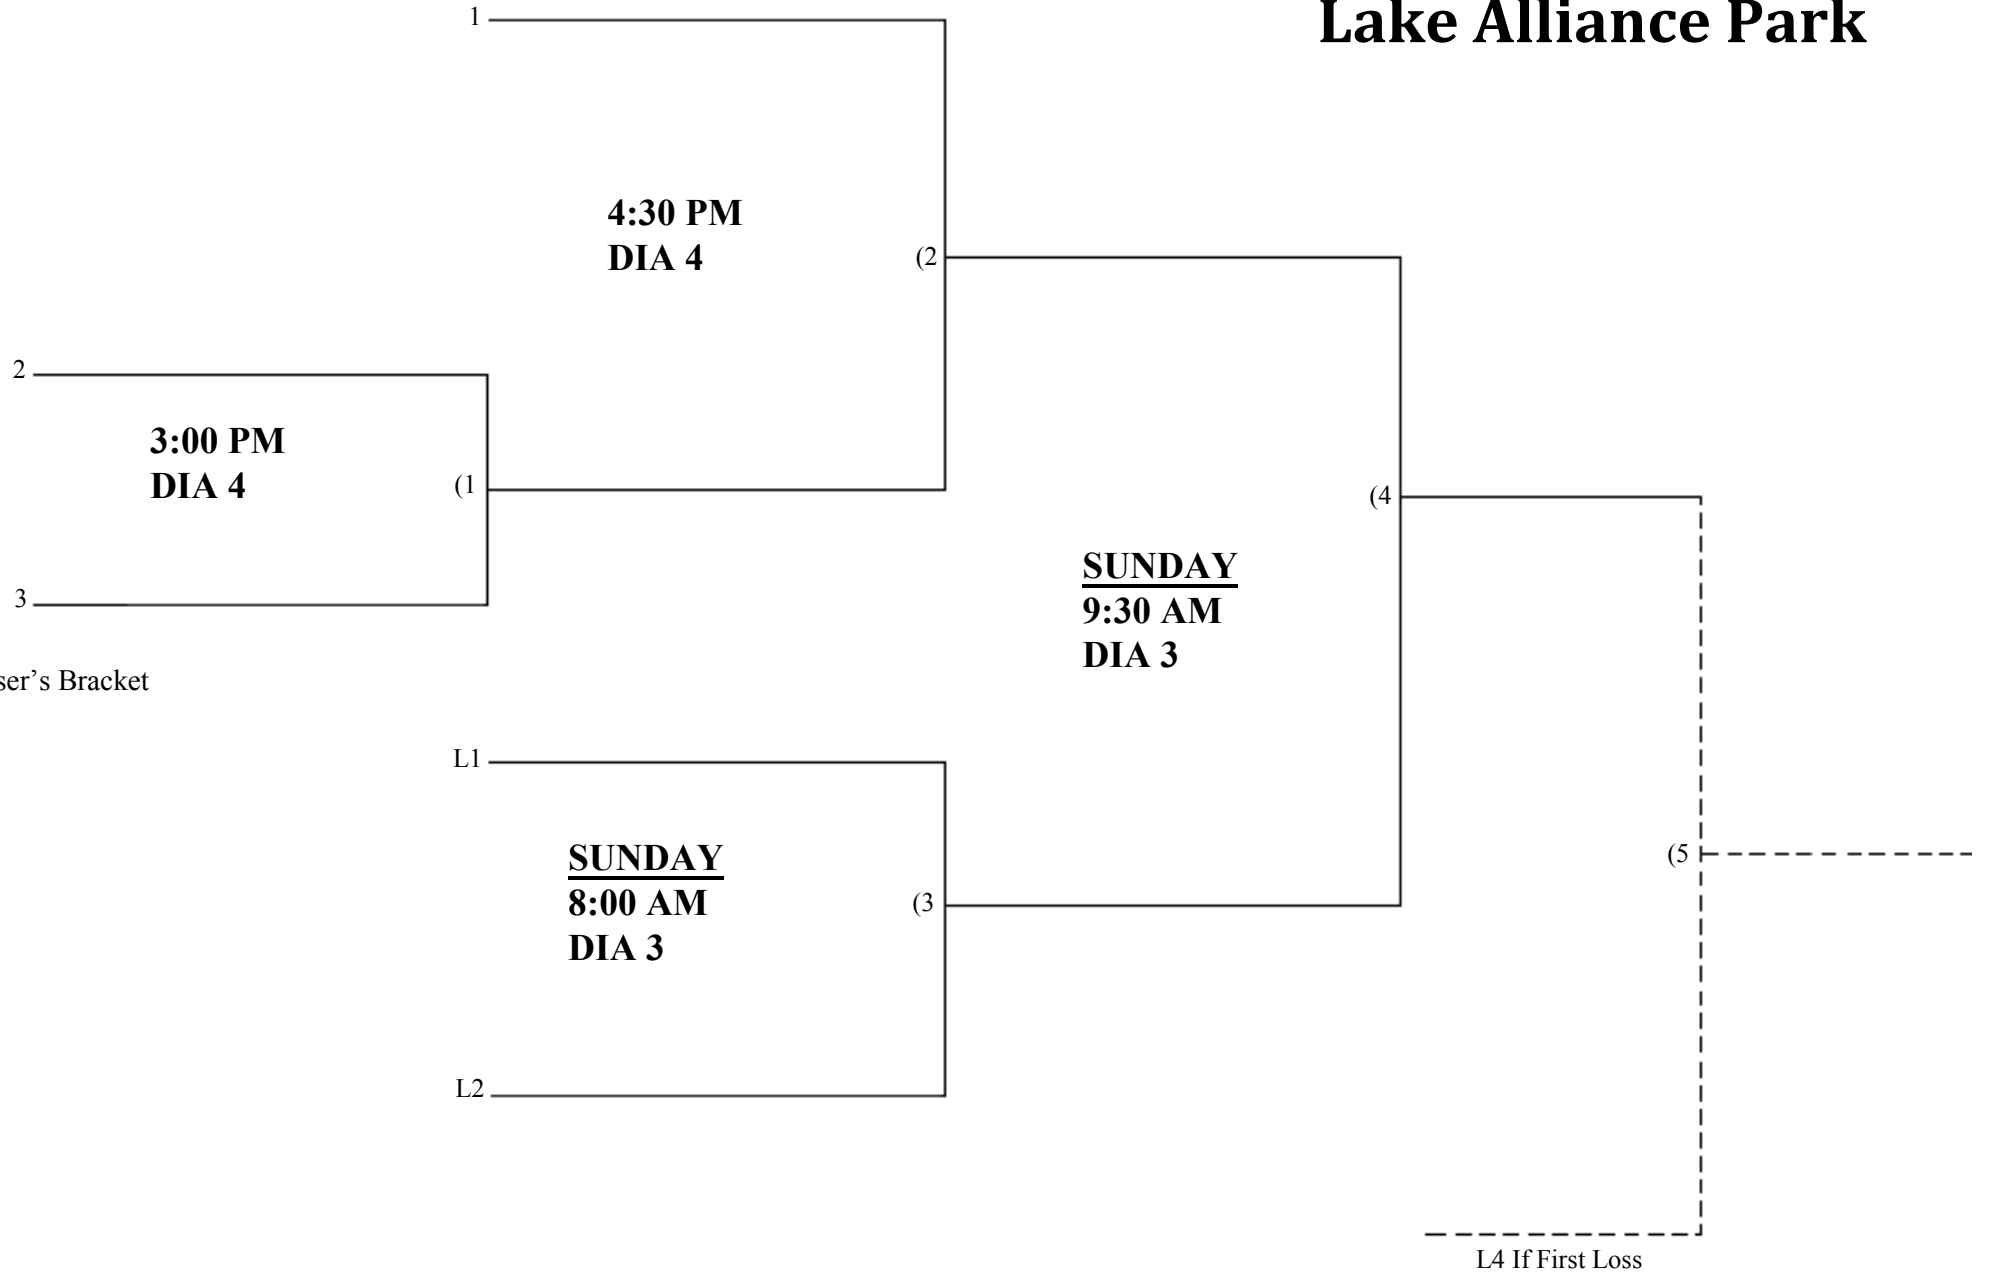

50 MAJOR/PLUS

Lake Alliance Park

55 MAJOR

60 MAJOR PLUS

Lake Alliance Park

60AA/60AAA

Erickson/Mt. Hope Parks

2
ERICKSON
3:30 PM
DIA 8
(2)