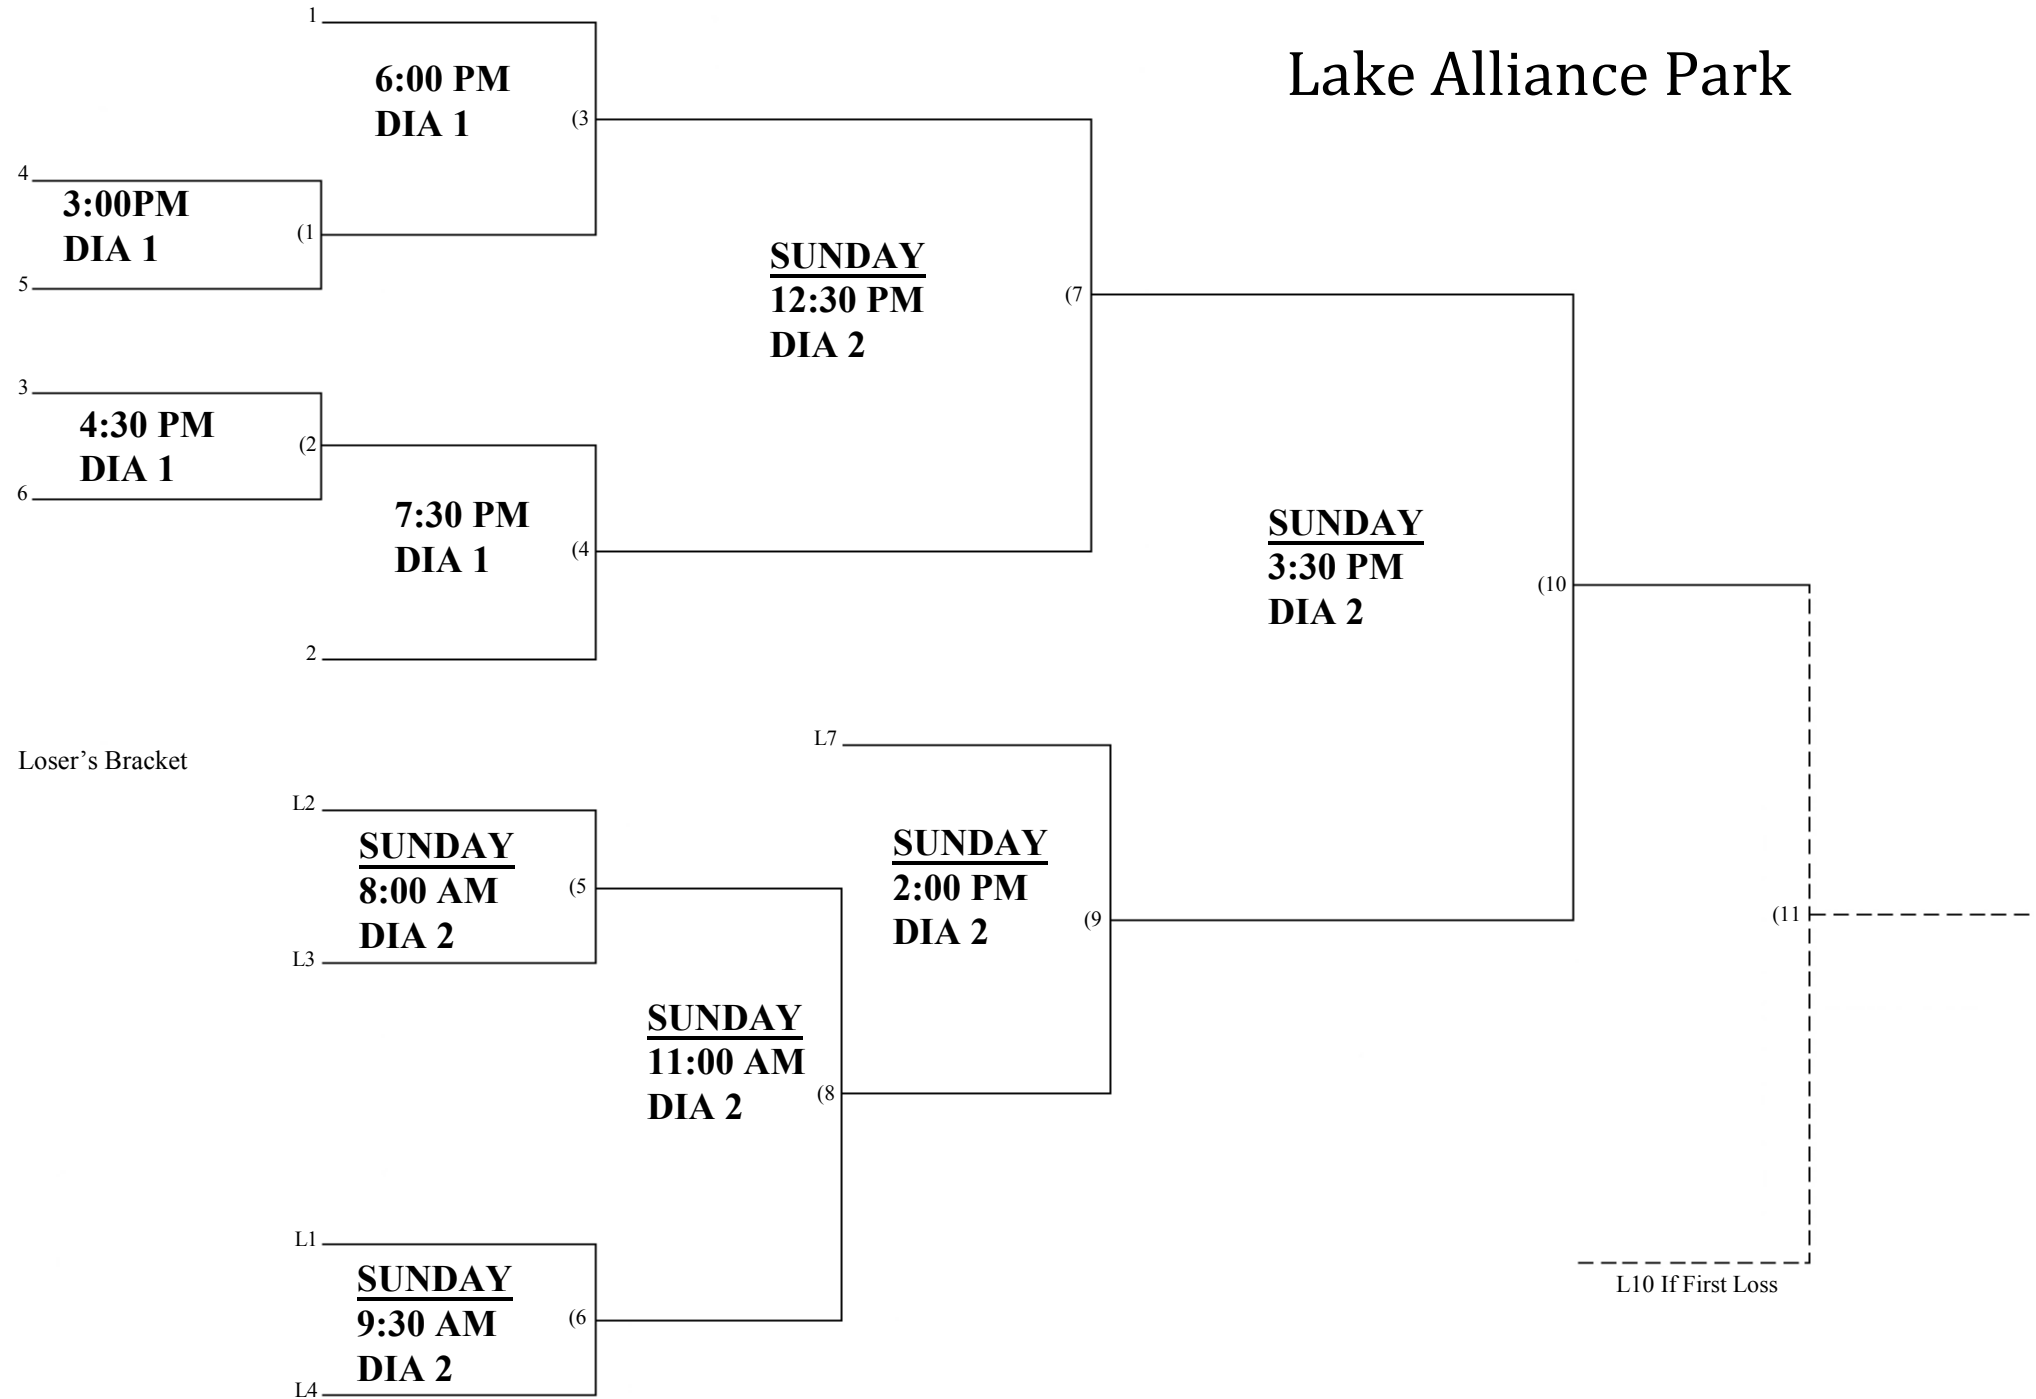

50 MAJOR/PLUS

Lake Alliance Park