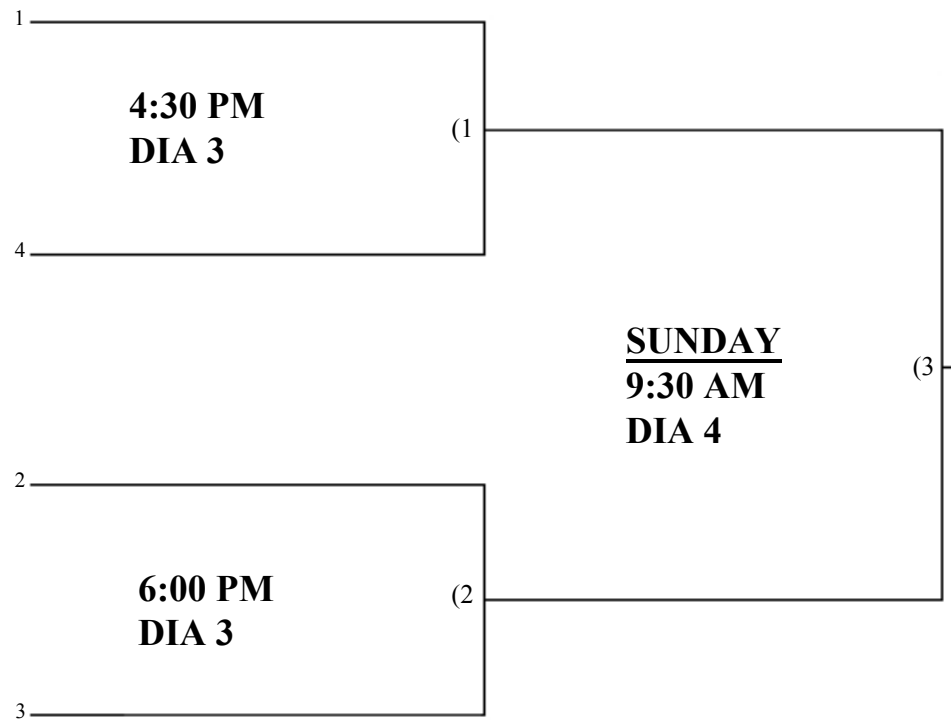

Winner's Bracket