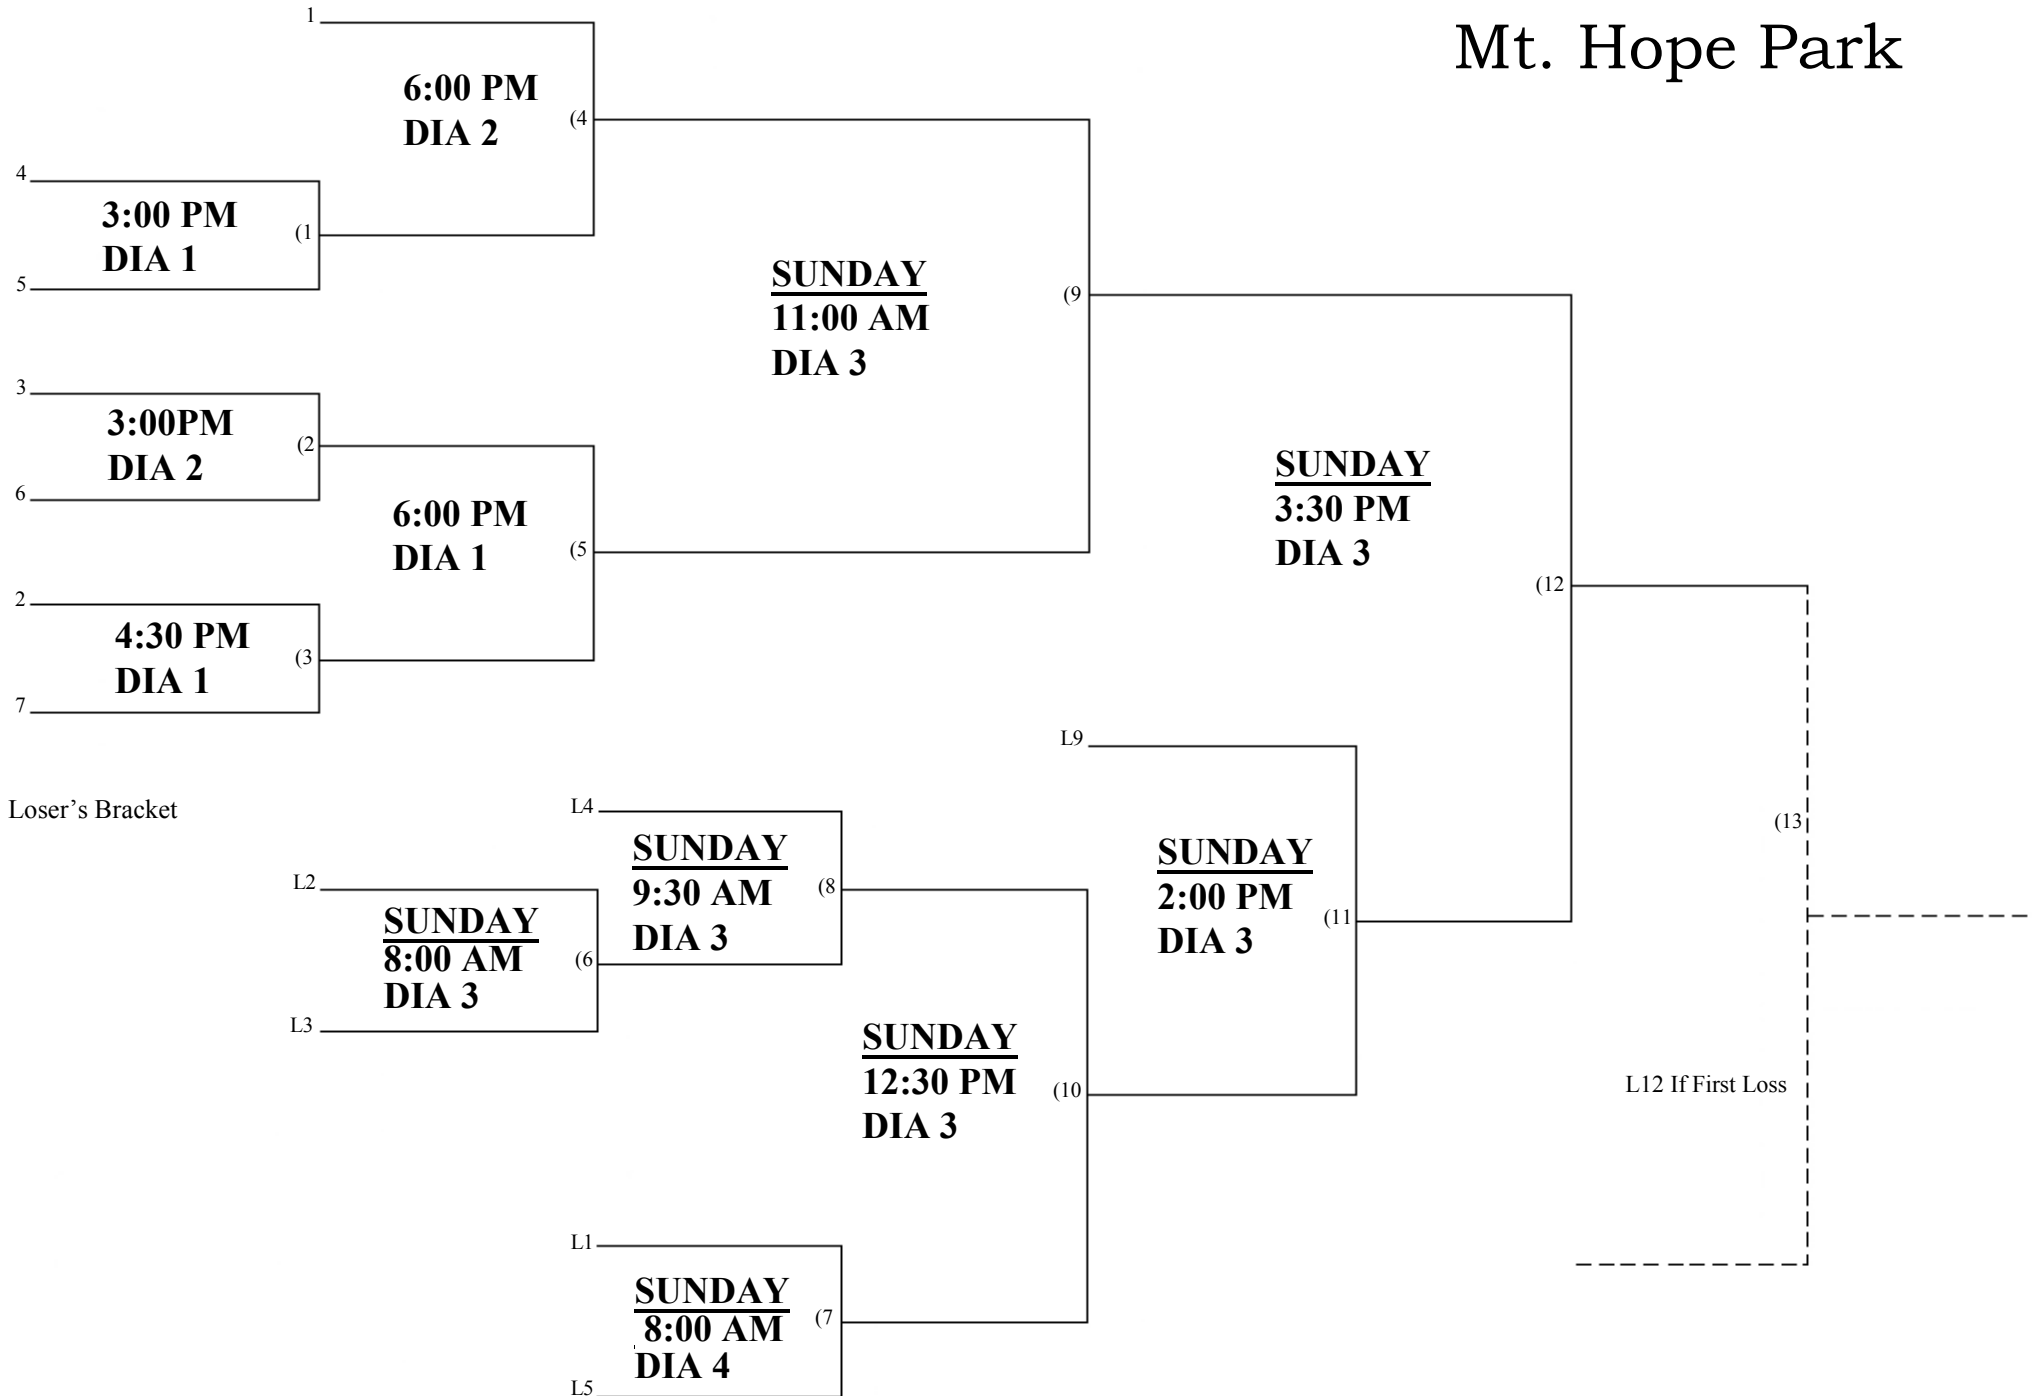

WELCOME TO THE 2026 BOBBY CHAPP MEMORIAL!

SATURDAY, MAY 16, 2026

LAKE ALLIANCE (55 + Open)								
TIME/FLD	1		2		3		4	
8:00 AM	1	5	7	8			9	10
9:15 AM	2	6	3	4	11	12	16	17
10:30 AM	1	3	16	18	19	21	13	14
12:00 PM	2	5	4	6	8	14	10	11
1:30 PM	9	12	7	13	17	20	18	21
3:00 PM	50 MAJOR (1)		55 MAJOR (1)		19	20	60* (1)	
4:30 PM	50 MAJOR (2)		55 MAJOR (2)		65-70 (1)		60* (2)	
6:00 PM	50 MAJOR (3)		55 MAJOR (3)		65-70 (2)			
7:30 PM	50 MAJOR (4)							

MOUNT HOPE (55 + Open)								
TIME/FLD	1		2		3		4	
8:00 AM	25	33			37	46	35	38
9:15 AM	22	30	24	29	27	32	38	40
10:30 AM	23	31	26	33	28	29	36	46
12:00 PM	24	32	22	27	39	40	35	36
1:30 PM	25	30	26	31	37	39	23	28
3:00 PM	50 (BLUE) (1)		50 (BLUE) (2)		50 (RED) (1)		50/55 (1)	
4:30 PM	50 (BLUE) (3)		50 (RED) (2)		50 (RED) (3)		50/55 (2)	
6:00 PM	50 (BLUE) (5)		50 (BLUE) (4)				50/55 (3)	

ERICKSON				
TIME/FLD	7		8	
11:00 AM	41	43	44	45
12:30 PM	42	43	41	45
2:00 PM	42	44		
3:30 PM	60 (1)		60 (2)	
5:00 PM	60 (3)			
7:30 PM	50/55 (4)		50/55 (5)	

PARKS INFO:

Lake Alliance Park 301 Alliance Park Dr. Pottersville, MI 48813	Erickson Park 9220 S Canal Road East Lansing, MI 48917
Mount Hope Park 7419 E. Mount Hope Hwy Grand Ledge, MI 48837-9410	

50 MAJOR/MAJOR PLUS	
1	Bad Rep/OA/OC
2	Dayton Legends/M22
3	Demolition Illinois
4	Go Sports/3AC
5	KB 50's
6	Regee's Rams

55 MAJOR/60 MAJOR PLUS *	
7	22-A-Day/DL/MIT/4x4
8	Alliance
9	Avalanche 60s *
10	Go Sports/3AC - 55
11	JFP/CKI
12	Lansing Legends 55
13	PRS *
14	Tiffany's/Larry's Tire *

65AAA/65-70 MAJOR/75AA	
16	Brann's Steakhouse
17	Great Lakes Sluggers
18	Jackson Merchants
19	Larry's Tire/Brann's
20	Minutemen/Grinders
21	Strikers/Chicago Hitmen

50AAA (Blue)	
22	50 & Furious
23	Big Belly Catering
24	Dayton Legends/JSAG
25	Deaf Nation (DNNS)
26	Drouillard
27	Michigan Mafia
28	Team OG 50s

SUNDAY, MAY 17, 2026

LAKE ALLIANCE (65 + Open)				
TIME/FLD	1	2	3	4
8:00 AM	55 MAJOR (4)	50 MAJOR (5)	60* (3)	65-70 (4)
9:30 AM	55 MAJOR (6)	50 MAJOR (6)	60* (4)	65-70 (3)
11:00 AM	55 MAJOR (5)	50 MAJOR (8)	75 (1)	65-70 (5)
12:30 PM	55 MAJOR (7)	50 MAJOR (7)	75 (2)	65-70 (6)*
2:00 PM	55 MAJOR (8)	50 MAJOR (9)		(65-70 (6))
3:30 PM		50 MAJOR (10)		

*60 MAJOR (IF)

ERICKSON	
TIME/FLD	7
9:00 AM	50/55 (7)

MOUNT HOPE (65 + Open)				
TIME/FLD	1	2	3	4
8:00 AM	50 (RED) (4)	50/55 (6)	50 (BLUE) (6)	50 (BLUE) (7)
9:30 AM	50 (RED) (6)	50/55 (8)	50 (BLUE) (8)	60 (4)
11:00 AM	50 (RED) (5)	50/55 (9)	50 (BLUE) (9)	60 (5)
12:30 PM	50 (RED) (7)	50/55 (10)	50 (BLUE) (10)	60 (6)
2:00 PM	50 (RED) (8)	50/55 (11)	50 (BLUE) (11)	60 (7)
3:30 PM		50/55 (12)	50 (BLUE) (12)	60 (8)

50AAA (Red)	
29	City Wide 50s
30	Game 50/Ballard Contr.
31	Larry's Tire/Cobela's
32	Michigan Crush City
33	Mississauga Wolverines

60AA/60AAA	
41	Buddie's Sampson
42	KB 60's/Team OG
43	M.C.T.S./Motown Classics
44	Pelley Stix
45	Team OG 60s

50AA/55AA/55AAA	
46	55 & Furious
35	City Wide 55s
36	Lake Shore Contr/EH
37	Midwest Storm
38	Synergy
39	Team OG 55's
40	Windy City 50s

50AAA (Blue)

Mt. Hope Park