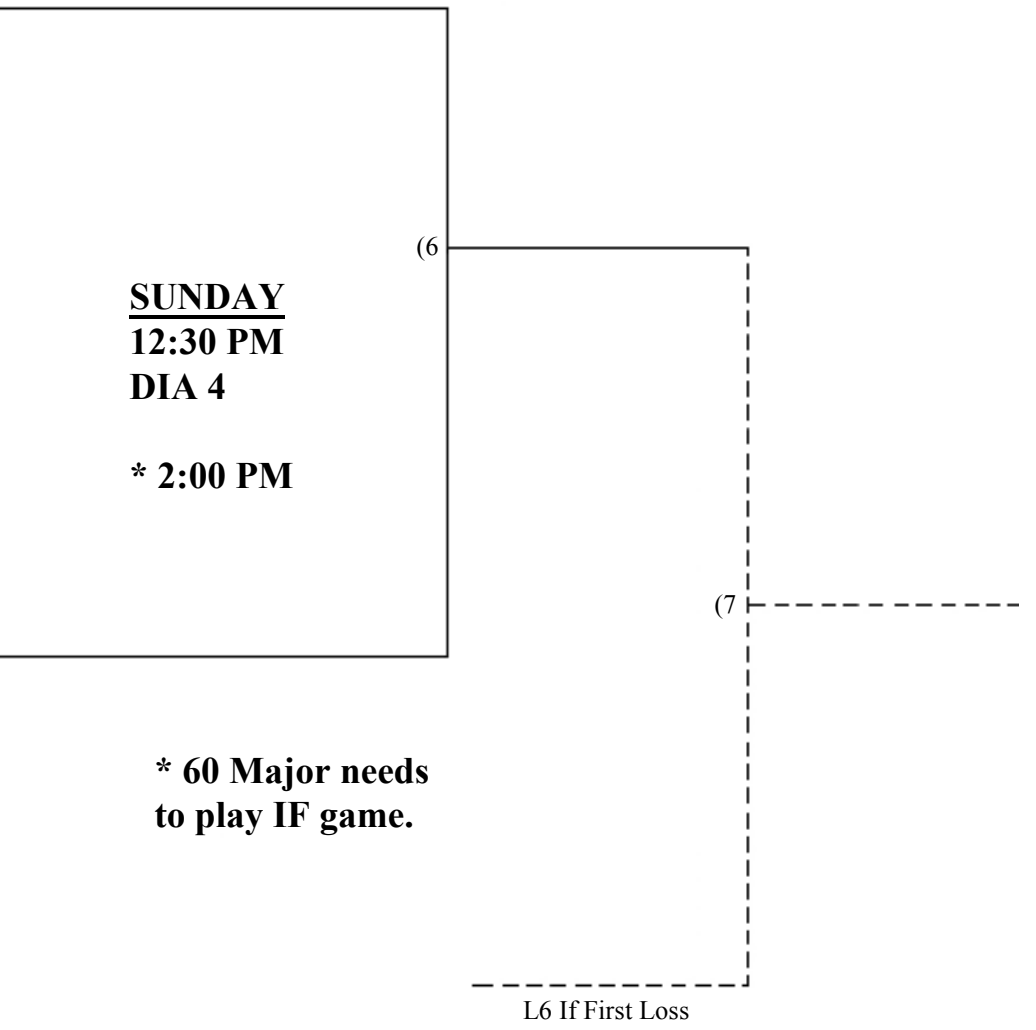

3
SUNDAY
11:00AM
DIA 4
(5)

4
ERICKSON
3:30 PM/DIA 7
(1)

5
ERICKSON
5:00 PM
DIA 7
(3)

SUNDAY
3:30 PM
DIA 4
(8)

1

L1
SUNDAY
9:30 AM
DIA 4
(4)

L5
SUNDAY
2:00PM
DIA 4
(7)

L2
SUNDAY
12:30 PM
DIA 4
(6)

L8 If First Loss

L3

Winner's Bracket

65AAA/ 65-70 MAJOR

Lake Alliance

Loser's Bracket

75 AA