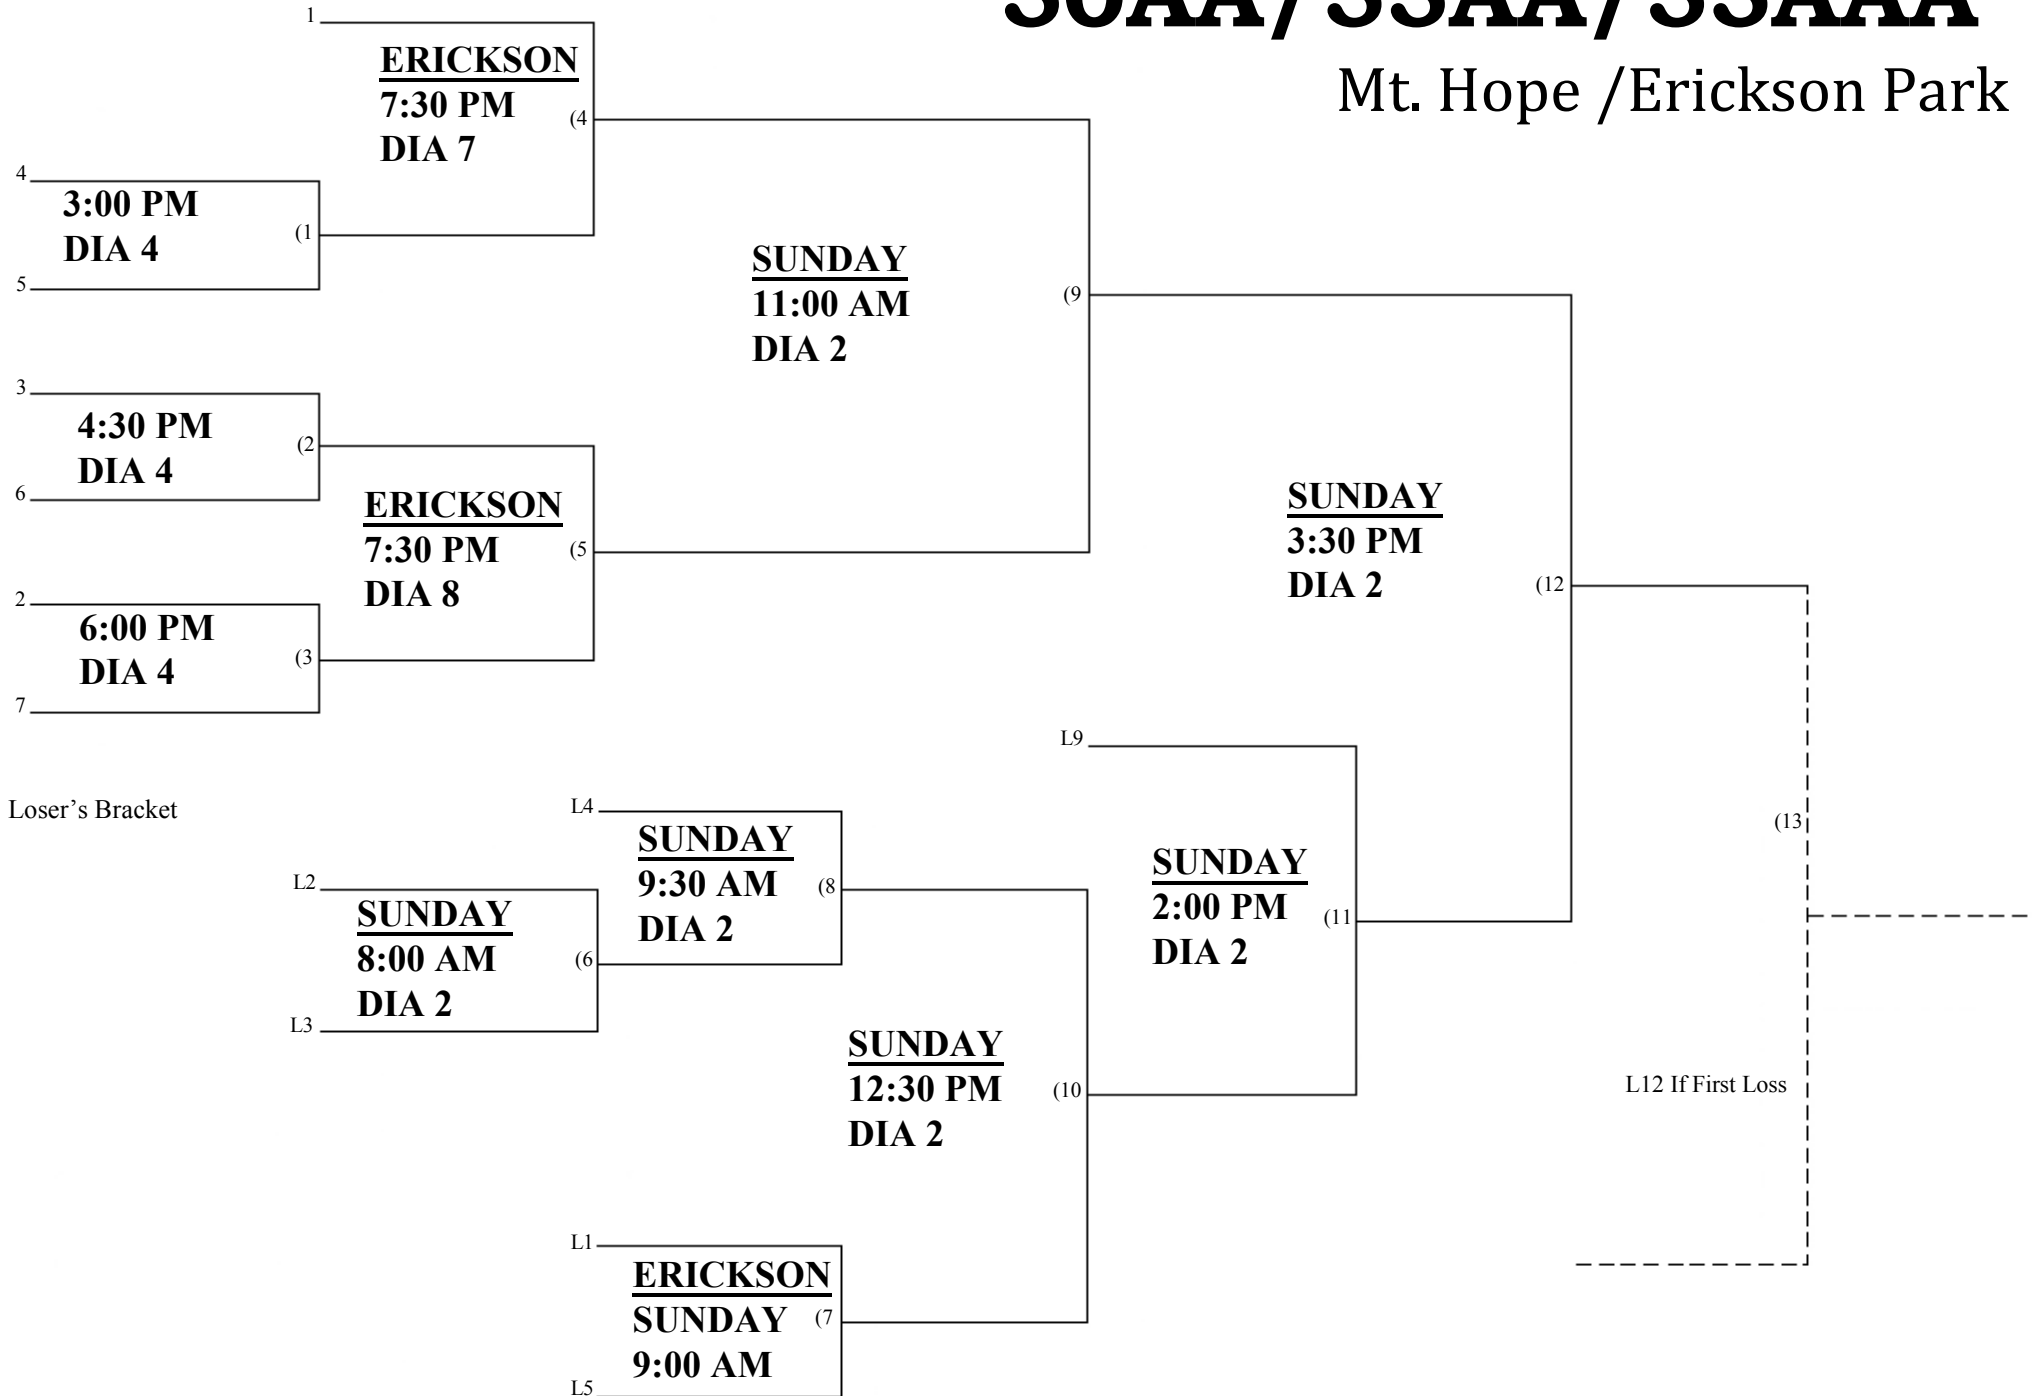

50AA/55AA/55AAA

Mt. Hope /Erickson Park