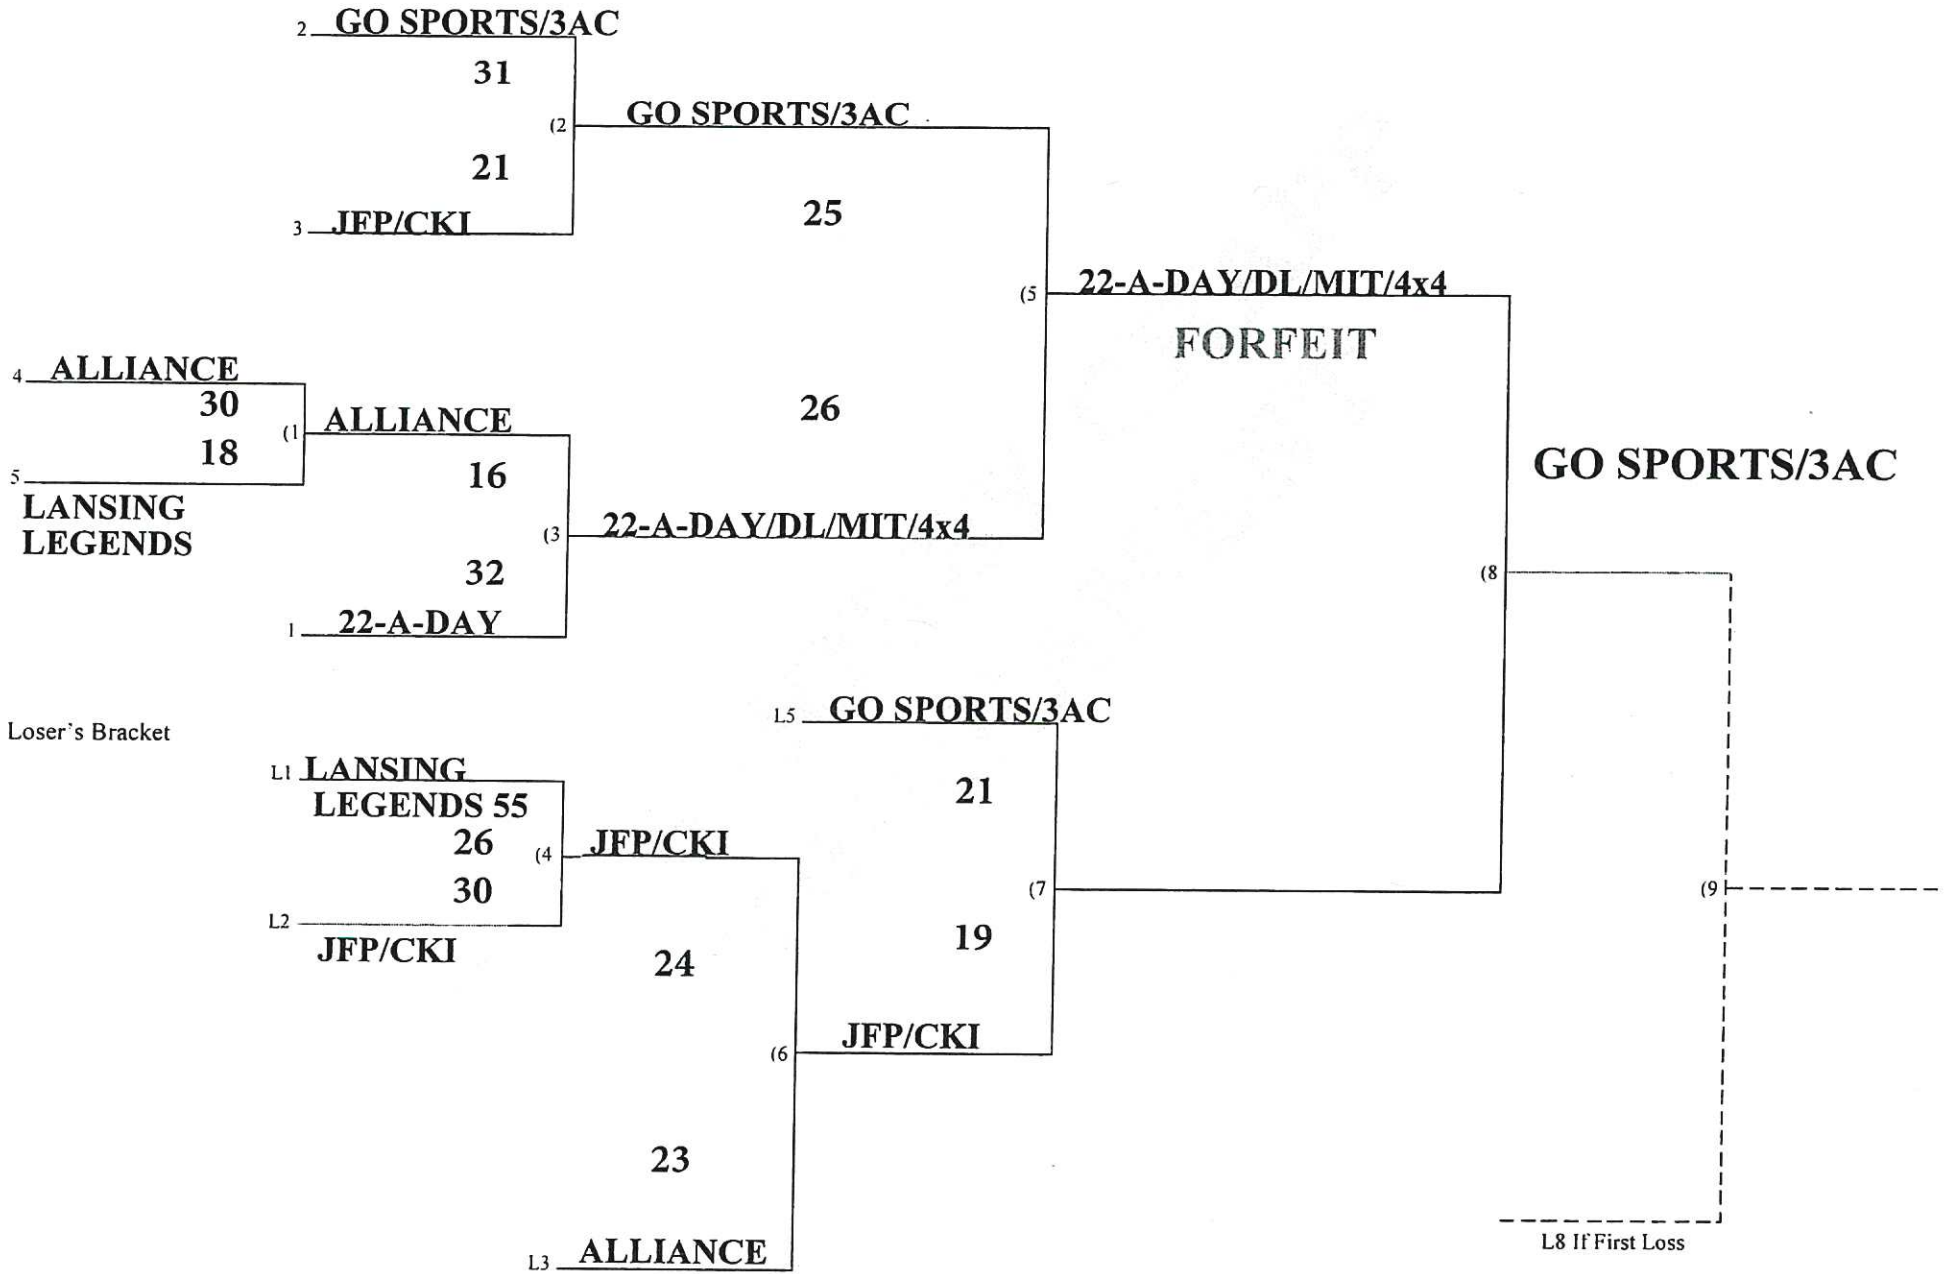

50 MAJOR/PLUS

50AAA (red)

50AAA (blue)

50AA/55AA/55AAA

55 MAJOR

60 MAJOR PLUS

60AA/60AAA

65AAA/ 65-70 MAJOR

1 BRANN'S STEAKHOUSE

22

(1)

JACKSON MERCHANTS

25

4 JACKSON MERCHANTS

15

2 LARRY'S TIRE/BRANN'S

19

(2)

GREAT LAKES
SLUGGERS

14

3 GREAT LAKES
SLUGGERS

37

(3)

JACKSON MERCHANTS

(5)

GREAT LAKES
SLUGGERS

20

(7)

L1 BRANN'S STEAKHOUSE

8

(4)

LARRY'S TIRE/
BRANN'S