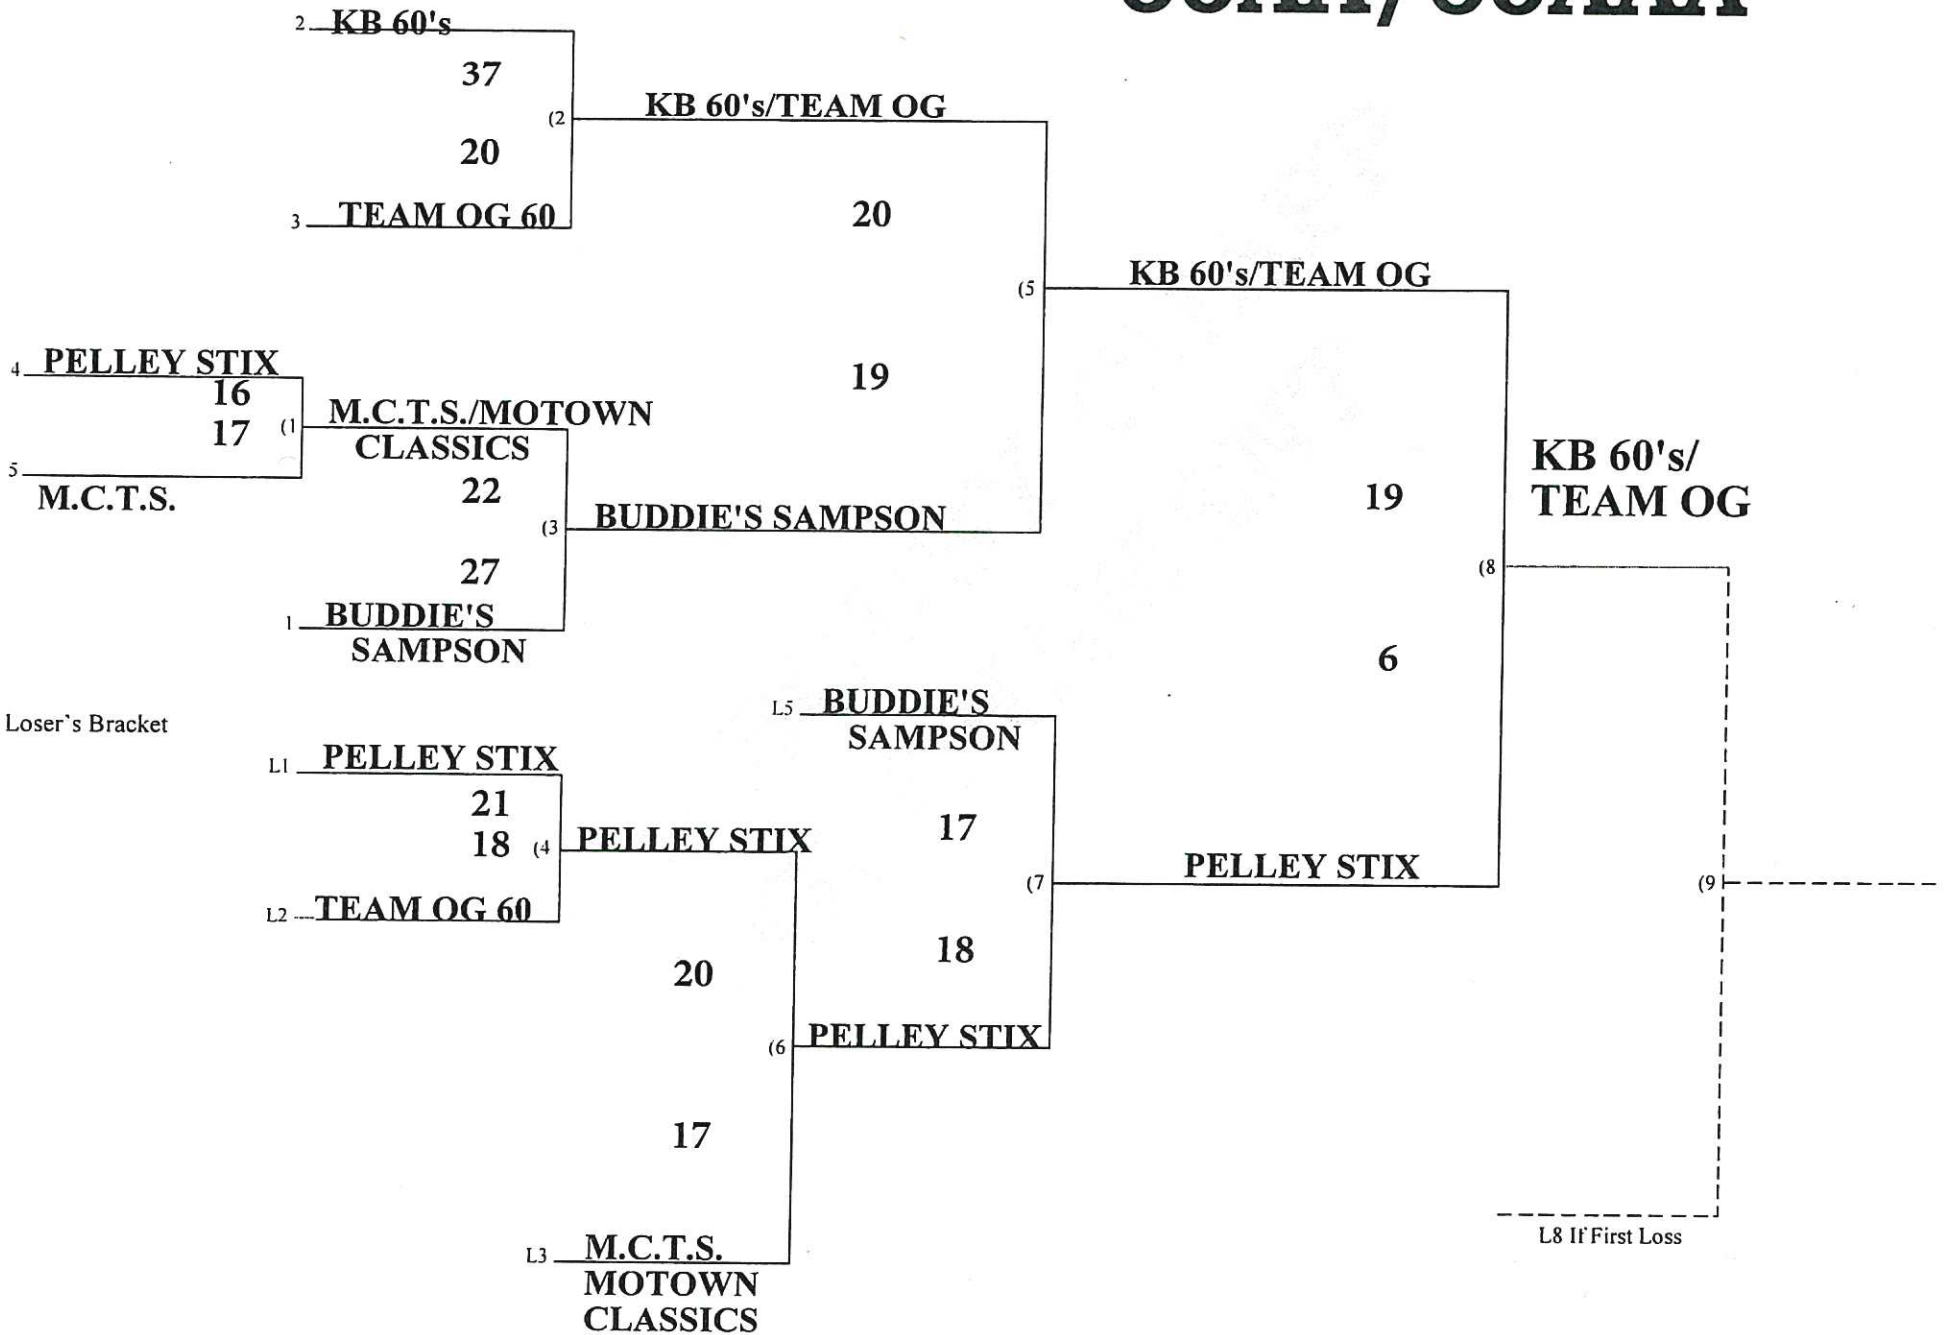

50 MAJOR/PLUS

50AAA (red)

50AAA (blue)

50AA/55AA/55AAA

55 MAJOR

60 MAJOR PLUS

60AA/60AAA

65AAA/ 65-70 MAJOR

1 BRANN'S STEAKHOUSE

22

(1)

JACKSON MERCHANTS

25

4 JACKSON MERCHANTS

15

2 LARRY'S TIRE/BRANN'S

18

(6)

JACKSON
MERCHANTS

3

Loser's Bracket

L3

GREAT LAKES
SLUGGERS

21

(5)

GREAT LAKES
SLUGGERS

20

(7)

L1 BRANN'S STEAKHOUSE

8

(4)

LARRY'S TIRE/
BRANN'S