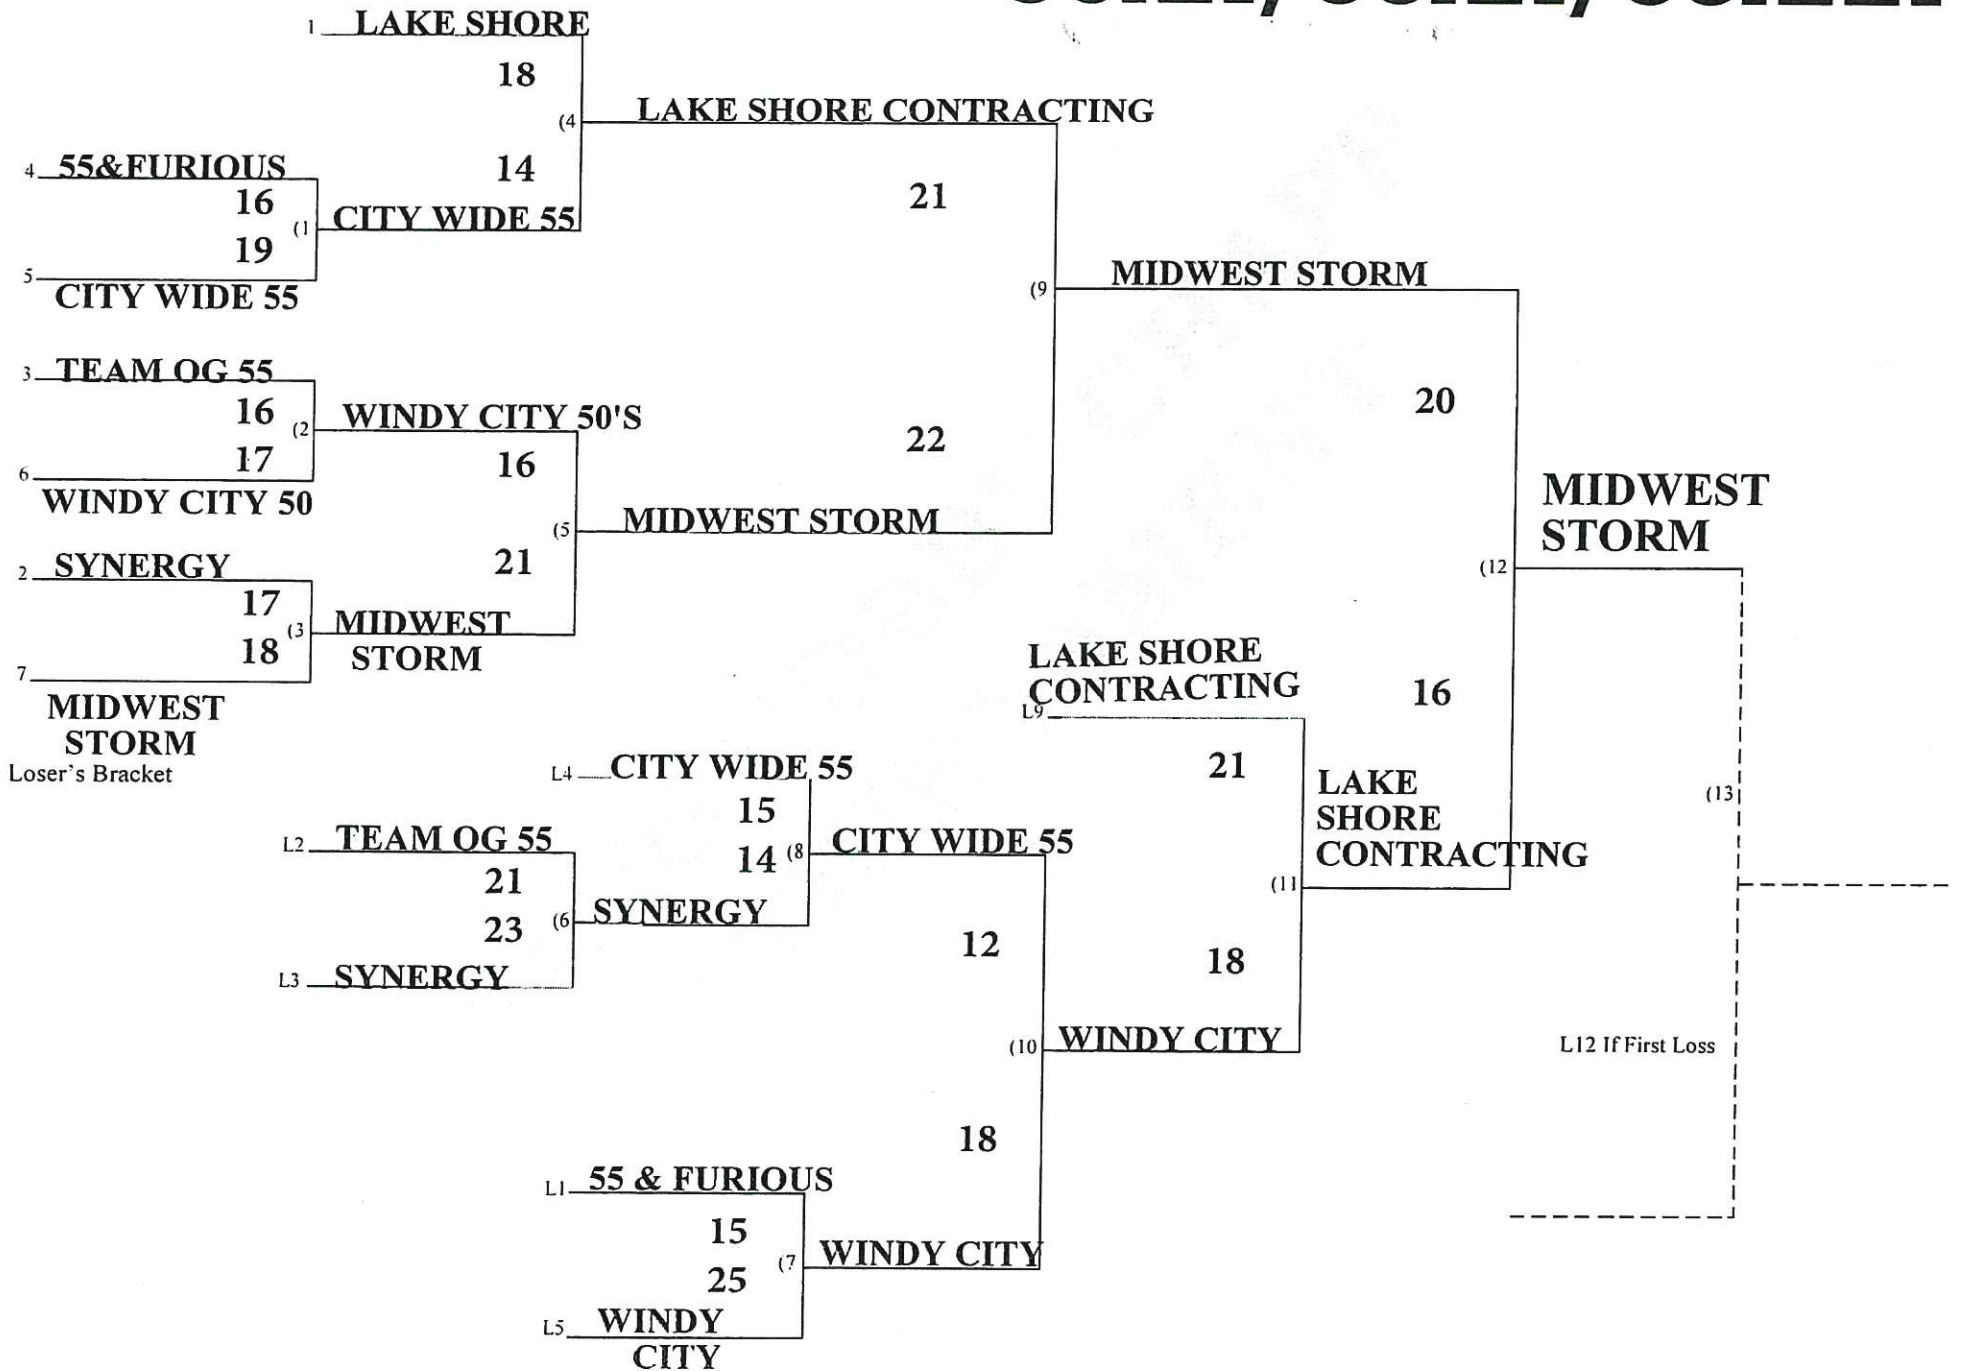

50 MAJOR/PLUS

50AAA (red)

50AAA (blue)

50AA/55AA/55AAA

55 MAJOR

60 MAJOR PLUS

60AA/60AAA

65AAA/ 65-70 MAJOR

1 BRANN'S STEAKHOUSE

22

(1)

JACKSON MERCHANTS

25

4 JACKSON MERCHANTS

15

2 LARRY'S TIRE/BRANN'S

18

(6)

JACKSON
MERCHANTS

3

Loser's Bracket

L3

GREAT LAKES
SLUGGERS

21

(5)

GREAT LAKES
SLUGGERS

20

(7)

L1 BRANN'S STEAKHOUSE

8

(4)

LARRY'S TIRE/
BRANN'S