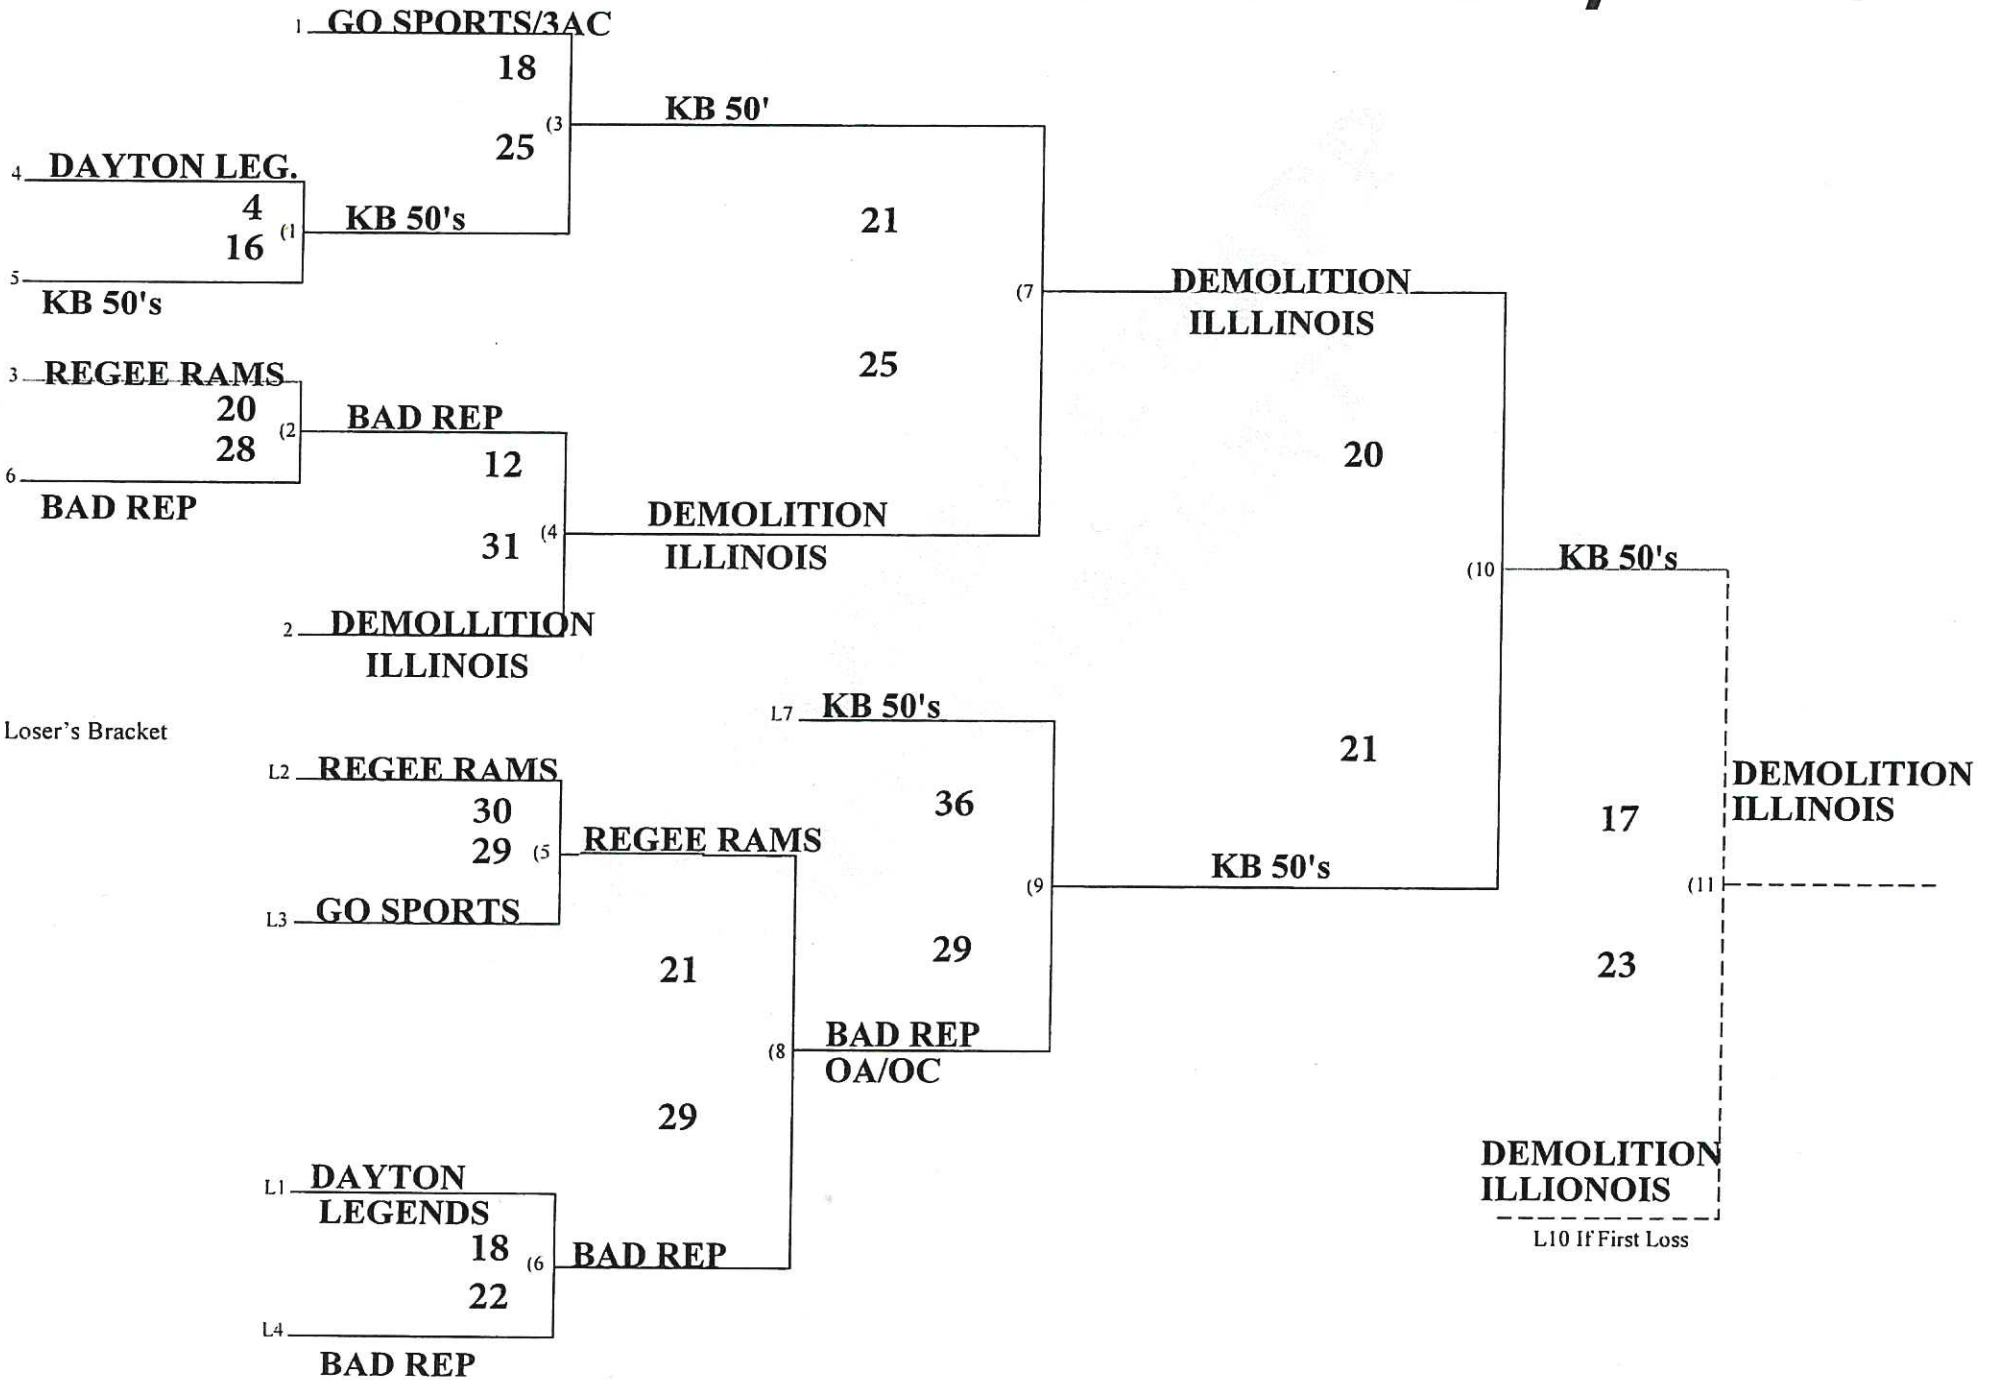

50 MAJOR/PLUS

50AAA (red)

50AAA (blue)

50AA/55AA/55AAA

55 MAJOR

60 MAJOR PLUS

60AA/60AAA

65AAA/ 65-70 MAJOR

1 BRANN'S STEAKHOUSE

22

(1)

JACKSON MERCHANTS

25

4 JACKSON MERCHANTS

15

2 LARRY'S TIRE/BRANN'S

18

(6)

JACKSON
MERCHANTS

3

Loser's Bracket

L3

GREAT LAKES
SLUGGERS

21

(5)

GREAT LAKES
SLUGGERS

20

(7)

L1 BRANN'S STEAKHOUSE

8

(4)

LARRY'S TIRE/
BRANN'S