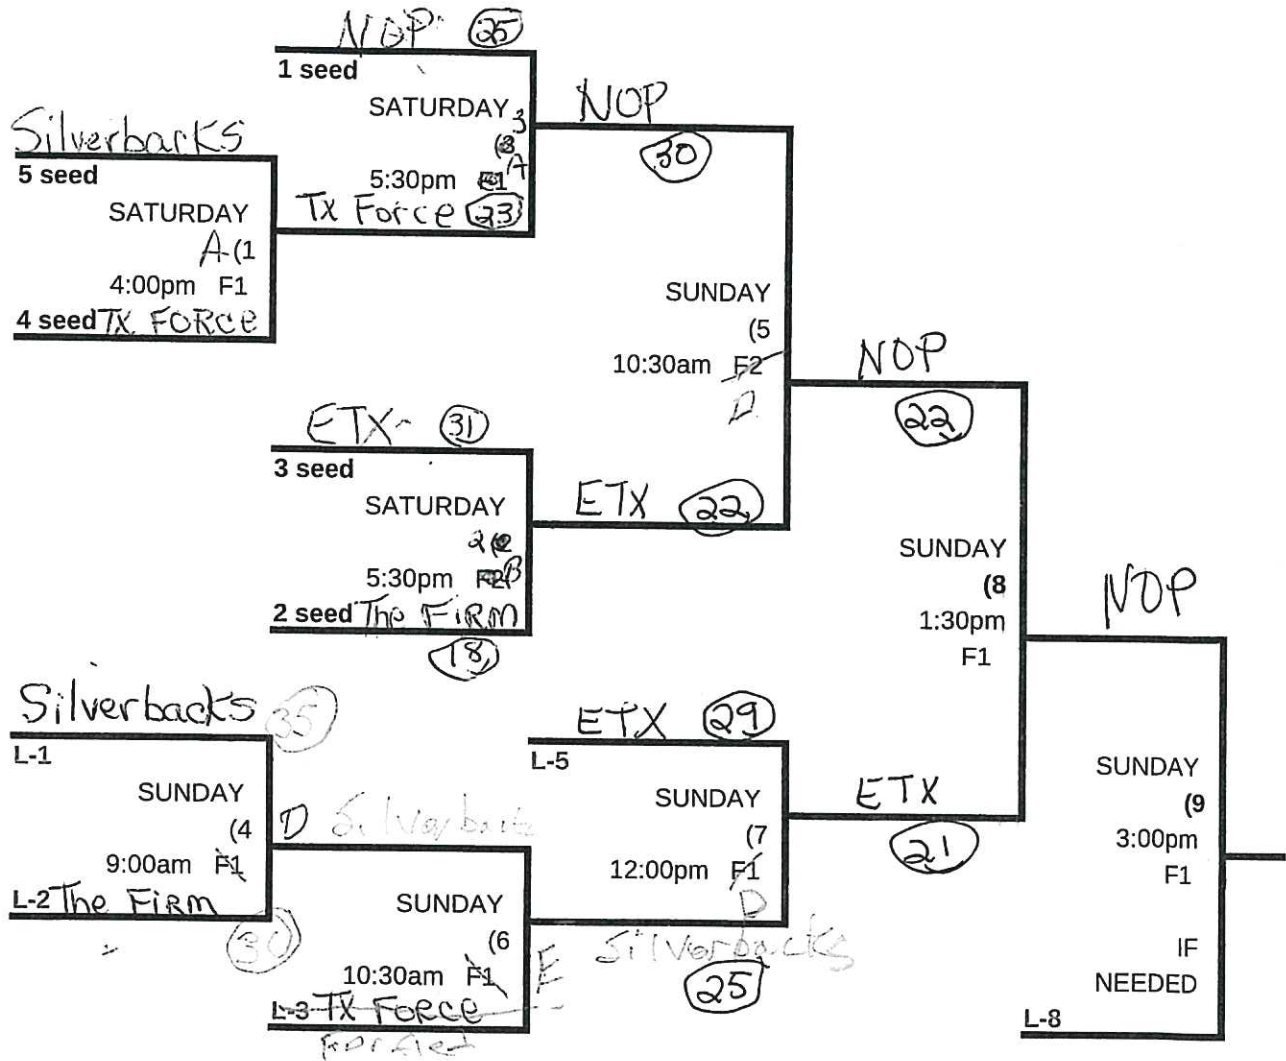

SSUSA CAJUN CLASSIC Men's Pool Play Schedule

		WON	LOST	RUNS ALLOWED
1	Puros Locos 40 (Exhibition)		2	24
2	Texas Force 50 (AAA)	1	1	22 / 28
3	The Firm 55 (Major+)	2	0	26 / 26
4	ETX 55s (Major)		1	22
5	NOP Softball 55 (Major)	2		16 / 16
6	Texas Silverbacks 55 (Major)		2	24 / 22
7	MBS Koalition 60 (Major)	2		21 / 18
8	Bayou City Bombers 60 (AAA)	1	2	39 (17/22) 15
9	Texas Thunder 60s (AAA)	1	11	15 / 24 / 22
10	Texas Thunder 65s (AAA)	2	1	12 / 12 / 19

SATURDAY, April 11 * Beaumont Athletic Complex * 950 Langham Road

TIME	TEAM	NAME	FIELD	TEAM	NAME
9:00	1	22 Puros Locos 40	A	2	24 # Texas Force 50
9:00	10	17 $ TX Thunder 65s	C	8	12 B.C. Bombers 60
10:30	3	35 # The Firm 55	A	1	26 Puros Locos 40
10:30	4	16 ETX 55s	B	5	22 NOP Softball 55
10:30	8	15 B.C. Bombers 60	C	9	22 TX Thunder 60s
12:00	2	26 $ Texas Force 50	A	3	28 The Firm 55
12:00	6	21 $ TX Silverback 55	B	7	24 MBS Koalition 60
12:00	9	12 TX Thunder 60s	C	10	24 $ TX Thunder 65s
1:30	1	23 Puros Locos 40	A	4	26 # ETX 55s
1:30	5	22 NOP Softball 55	B	6	16 TX Silverback 55
1:30	8	17 $ B.C. Bombers 60	C	7	18 MBS Koalition 60

$ Teams with a $ designation are VISITOR and RECEIVE a 5 run equalizer.

Teams with a # designation are VISITOR and RECEIVE 7 runs, or 5 runs and 11th defenders

Format: 3gg for the 40s (exhibition) team and 4gg for all 50, 55, 60 and 65s teams.

3gg: Team 1: Is exhibition only, and does not advance to the bracket.

4gg: Team 2-6 and 7-10 advance to separate DE brackets after pool.

Home Runs- Major = 6 HR. AAA = 3 HR. Play to lower rated team's HR rule

Pitch Count- Batters start with a "1-1" count (WITH courtesy foul)

Run Rules- Five (5) per 1/2 inning at bat (except open inning).

Mercy Rule- 20 ahead after 4 innings. 15 ahead after 5 or 6 innings.

Time Limits- RR = 65+ Open Bracket = 70+ open Championship = 80+ open

Tie Breakers- Head to Head (full RR only), least runs allowed, run differential, coin toss.

** Team 8 will be seeded based on results of their first 2 games on Saturday.

Schedule Subject to Change at Discretion of Tournament and Field Director.

SSUSA CAJUN CLASSIC

50-55 Men's Division

all games at Beaumont Athletic Complex

55 Major + is HOME, and GIVES 5 runs OR 11 defenders to 50 AAA and 55 Major in all games played.
Major = 6 HR. AAA = 3 HR. Play to lower rated team's HR rule in all games.