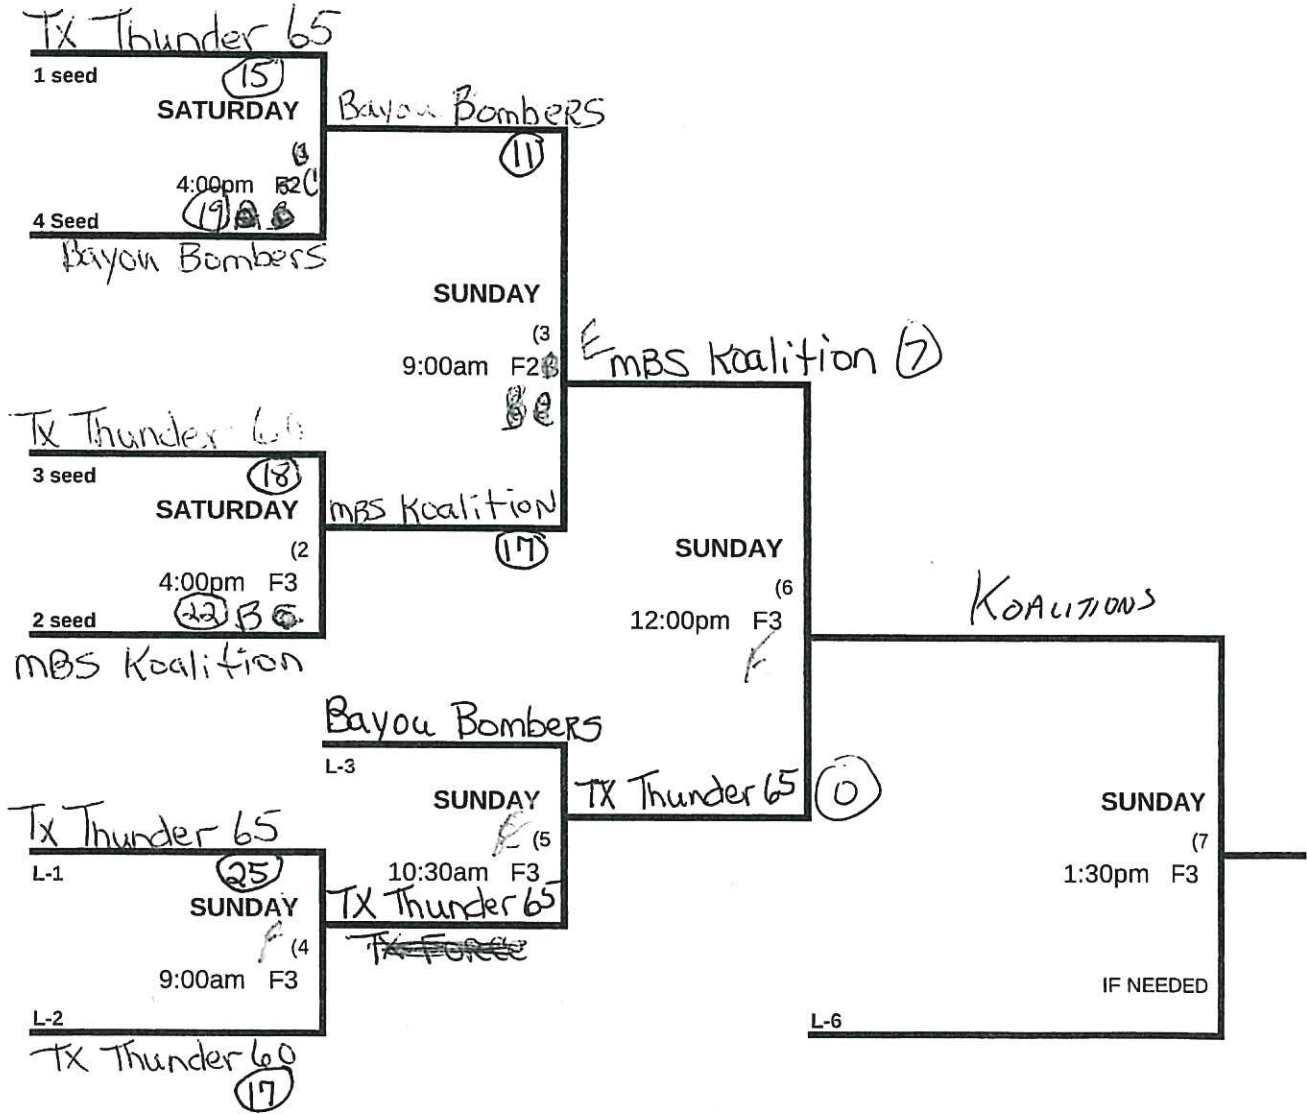

SSUSA CAJUN CLASSIC

60-65 Gold Division

all games at Beaumont Athletic Complex

60 Major is HOME, and GIVES 5 runs OR 11 defenders to Bayou City Bombers and Texas Thunder 60s
60 Major is HOME, and GIVES 7 runs to Texas Thunder 65s
60 AAA is HOME, and GIVES 5 runs to Texas Thunder 65s