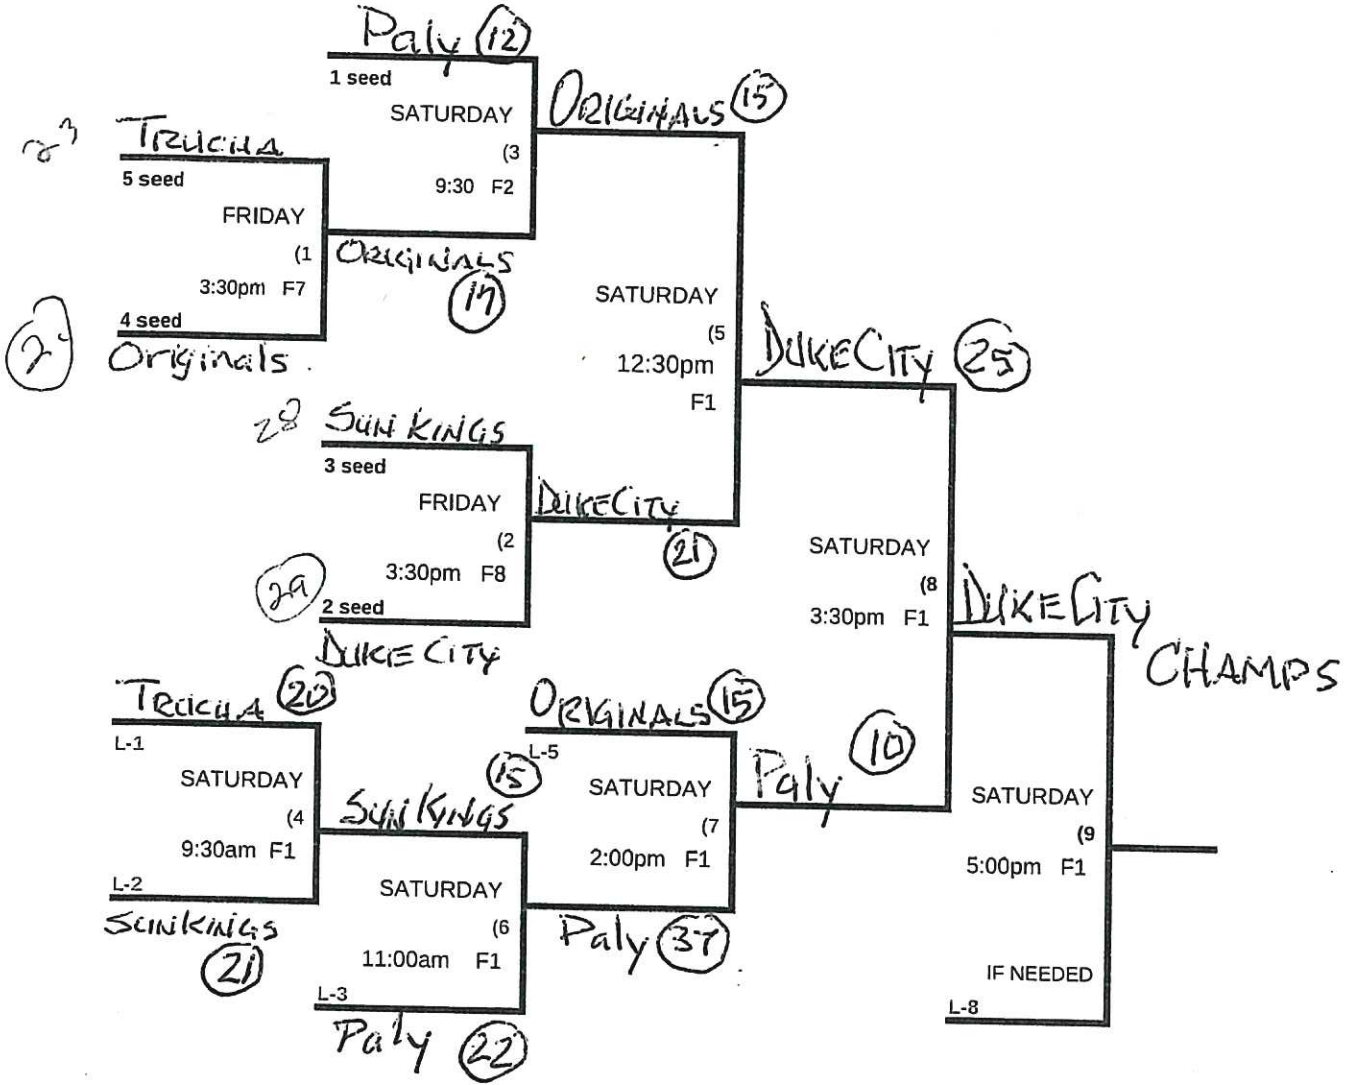

SSUSA CHILI PEPPER CLASSIC

55 MEN'S DIVISION

NOTE- ALL SATURDAY GAMES ARE AT JOEY BARAZZA PARK

SSUSA CHILI PEPPER CLASSIC 60 GOLD DIVISION

		WON	LOST	RUNS ALLOWED
1	JBL 60s (Major)		//	
2	EP Dukes (Exhibition)		//	
3	Angels 60s (AAA)	/	/	
4	Gray Wolves 60 (AAA)	//		
5	Hurricanes 60 (AAA)	/	/	
6	Team Vega 60 (AAA)	/	/	
7	Tejanos 60 (AAA)	//		
8	TX - NM Spurs 60 (AAA)	/	/	

FRIDAY, March 27 * El Paso County Sports Park

TIME	TEAM	NAME	FIELD	TEAM	NAME
8:00	1	<u>15</u> JBL 60s	5	5	<u>18</u> $ Hurricanes
8:00	2	<u>16</u> EP Dukes	6	6	<u>26</u> Team Vega
8:00	3	<u>8</u> Angels	7	7	<u>14</u> Tejanos
8:00	4	<u>21</u> Gray Wolves	8	8	<u>14</u> TX-NM Spurs
9:30	7	<u>15</u> $ Tejanos	5	1	<u>13</u> JBL 60s
9:30	8	<u>30</u> TX-NM Spurs	6	2	<u>16</u> EP Dukes
11:00	5	<u>9</u> Hurricanes	5	3	<u>16</u> Angels
11:00	6	<u>16</u> Team Vega	6	4	<u>30</u> Gray Wolves

Format: 4gg: 2RR games with all teams advancing to Double Elimination.

Exhibition: El Paso Dukes are playing as an exhibition team.

After seeding, they will be placed last in the bracket, and cannot advance, regardless of score.

Bats: Bats must have the SSUSA /NTS logo, or say Senior Softball Approved

Home Team: Determined by a coin flip in all games that do not involve an equalizer.

Championship Game: If no equalizer, the unbeaten team has the choice of home or visitor.

Equalizer $ - Team 1 is HOME, and GIVES an equalizer (5 runs or 11 defenders) in all games.

Home Runs- AAA = 3 HR per team, per game. Additional HR are dead ball outs.

Pitch Count: Batter begins with a 1-1 count and does get a courtesy foul.

Runs per Inning- 5 runs per ½ inning at bat (except open inning)

Time Limits- Seed games = 65 minutes + open. Bracket = 70 minutes. Champ = 80 minutes.

Seeding- 1) Overall Record 2) Head to Head in full RR only 3) Runs Allowed 4) Differential

Awards- One Awards set to the winner of the each bracket.