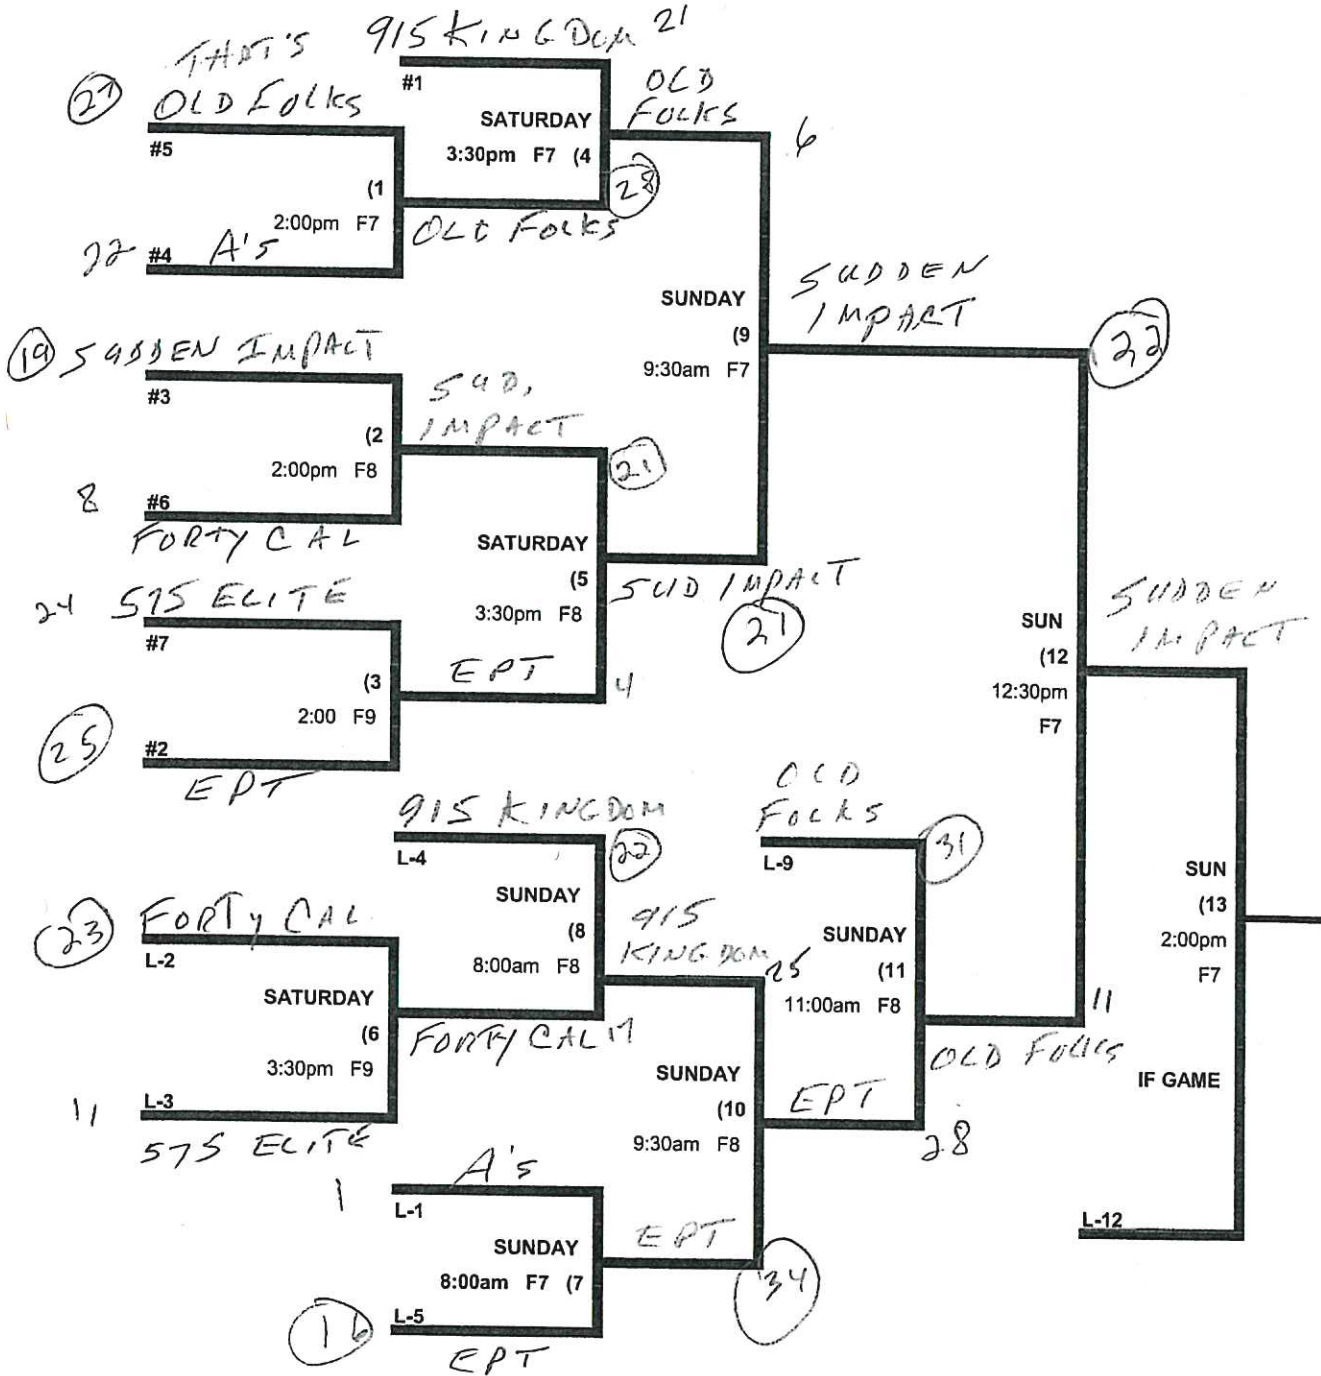

SSUSA CHILI PEPPER CLASSIC MEN'S 40 DIVISION

		WON	LOST	RUNS ALLOWED
1	915 Kingdom / Mi Terra (Major +)	11		
2	575 Elite (Major)		11	
3	Chuco Town A's (Major)	1	1	
4	EPT 40s (Major)	11		
5	Forty Cal / NM Elite (Major)		11	
6	Sudden Impact NM (Major)	11		
7	That's Old Folks (Major)		11	
8	Astros 40s (AAA)	11		
9	Day Drinkers (AAA)	1	1	
10	Evil Empire (AAA)		11	

SATURDAY, March 28th * El Paso County Sports Park

TIME	TEAM	NAME	FIELD	TEAM	NAME
8:00	1	<u>20</u> 915 Kingdom	5	7	<u>5</u> $ That's Old Folks
8:00	2	<u>15</u> 575 Elite	6	8	<u>28</u> $ Astros 40
8:00	3	<u>15</u> Chuco Town A's	8	9	<u>21</u> $ Day Drinkers
8:00	4	<u>21</u> EPT 40s	9	10	<u>14</u> $ Evil Empire
8:00	5	<u>21</u> Forty Cal / NM	10	6	<u>30</u> Sudden Impact
9:30	1	<u>24</u> 915 Kingdom	5	2	<u>7</u> $ 575 Elite
9:30	7	<u>16</u> That's Old Folks	6	8	<u>20</u> $ Astros 40
9:30	3	<u>17</u> Chuco Town A's	8	5	<u>16</u> Forty Cal / NM
9:30	4	<u>28</u> EPT 40s	9	9	<u>20</u> $ Day Drinkers
9:30	6	<u>22</u> Sudden Impact	10	10	<u>21</u> $ Evil Empire

Format: 4gg: 2 RR games with Teams 1-7 and 8-10 advancing to separate DE brackets.

Bats: Bats must have the SSUSA /NTS logo, or say Senior Softball Approved

Home Team: Determined by a coin flip in all games that do not involve an equalizer.

Championship Game: If no equalizer, the unbeaten team has the choice of home or visitor.

Equalizer $ - Team 1 is HOME and GIVES a 5 run equalizer to Teams 2-6.

Equalizer $ - Teams 2-6 are HOME and GIVE a 5 run equalizer to Teams 8-10

Home Runs- 40 Major = 8 40 AAA = 6. Play to lower rated team's HR rule in all games.

Pitch Count: Batter begins with a 1-1 count and does not get a courtesy foul.

Runs per Inning- 5 runs per ½ inning at bat (except open inning)

Time Limits- Seed games = 65 minutes + open. Bracket = 70 minutes. Champ = 80 minutes.

Seeding- 1) Overall Record 2) Head to Head in full RR only 3) Runs Allowed 4) Differential

Awards- One Awards set to the winner of the each bracket.

SSUSA CHILI PEPPER CLASSIC 40 PLATINUM DIVISION