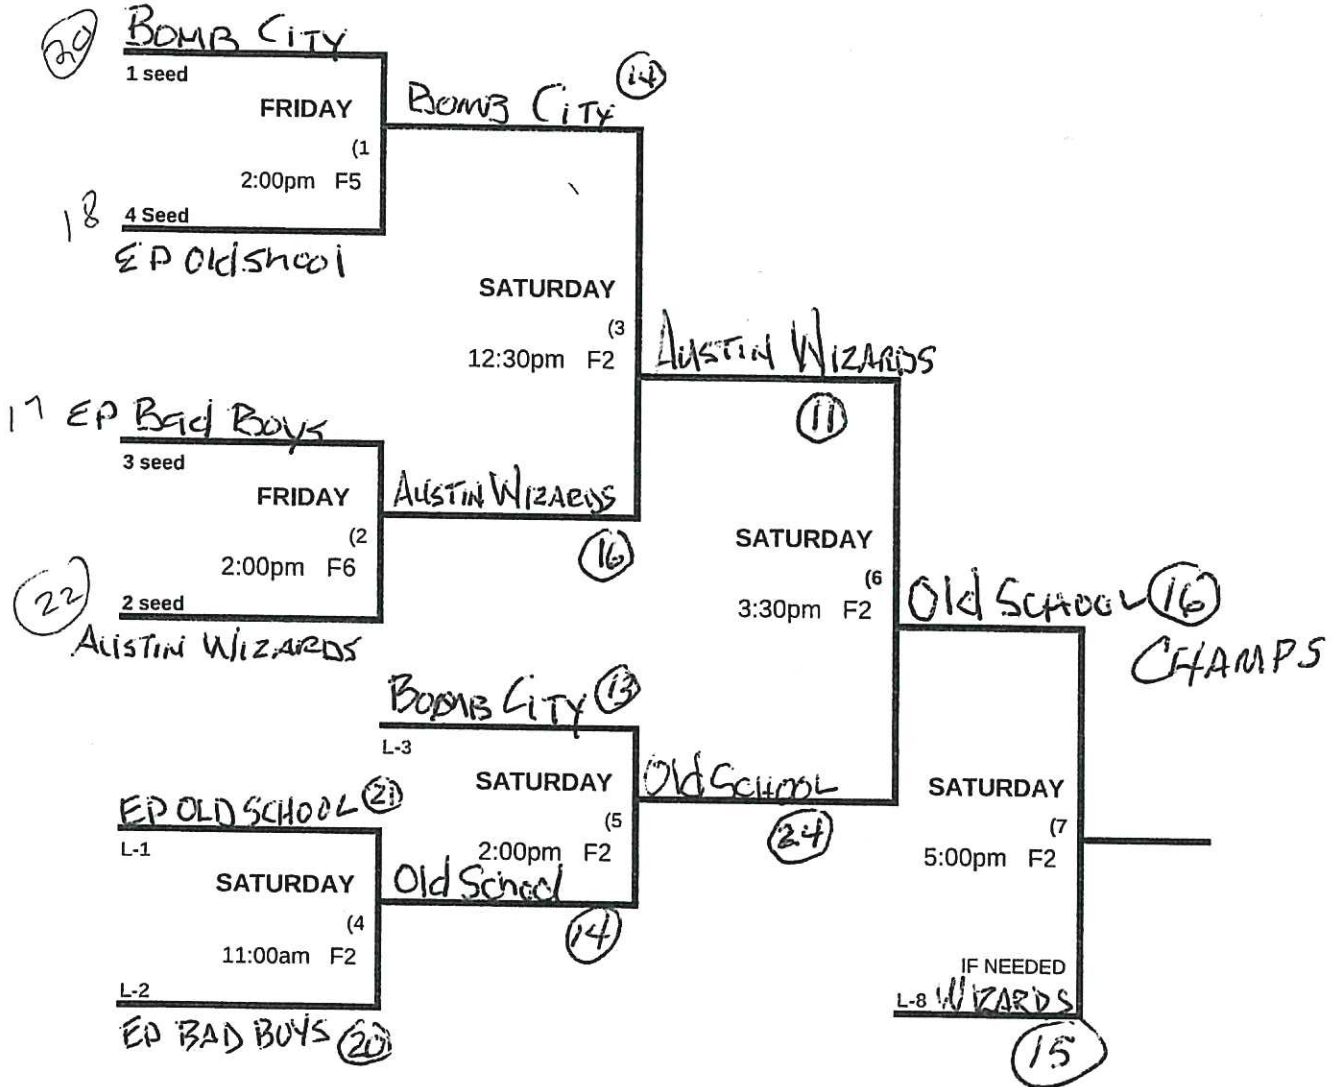

SSUSA CHILI PEPPER CLASSIC 60-65-70 MEN

		WON	LOST	RUNS ALLOWED
1	El Paso Bad Boys 60 (AA)	/	/	
2	El Paso Old School 65 (AAA)		//	
3	Austin Wizards 65 (AA)	//		
4	Bomb City Buzzards 65 (AA)	//		
5	El Paso 911s 70 (AAA)	/	/	
6	Duke City Dynamite 70 (AA)	/	/	
7	New Mexico Boomers 70 (AA)		//	
FRIDAY, March 27 * El Paso County Sports Park				

TIME	TEAM	NAME	FIELD	TEAM	NAME
8:00	3	<u>19</u> Austin Wizards 65	9	6	<u>13</u> $ Duke City 70
8:00	2	<u>8</u> EP Old School 65	10	5	<u>17</u> $ El Paso 911s 70
9:30	4	<u>18</u> Bomb City Buz 65	9	7	<u>17</u> $ NM Boomer 70
9:30	6	<u>23</u> # Duke City 70	10	1	<u>19</u> EP Bad Boys 60
11:00	7	<u>20</u> $ NM Boomer 70	8	3	<u>21</u> Austin Wizards 65
11:00	5	<u>15</u> El Paso 911s 70	9	4	<u>18</u> Bomb City Buz 65
11:00	1	<u>25</u> EP Bad Boys 60	10	2	<u>24</u> EP Old School 65

Format: 4gg: 2RR games with Teams 1-4 and 5-7 advancing to separate DE brackets.

Bats: Bats must have the SSUSA /NTS logo, or say Senior Softball Approved

Home Team: Determined by a coin flip in all games that do not involve an equalizer.

Championship Game: If no equalizer, the unbeaten team has the choice of home or visitor.

Equalizer $ - Team with a $ designation is VISITOR, and RECEIVES a 5 run equalizer.

Equalizer # - Team with a # designation is VISITOR, and RECEIVES a 7 run equalizer.

Defensive Alignment: Men's Teams age 65+ play with 11 on defense . This is NOT an equalizer.

Home Runs- AAA = 3 HR. AA = 1 HR. Play to the lower rated team's HR rule in all games.

Pitch Count: Batter begins with a 1-1 count and does get a courtesy foul.

Runs per Inning- 5 runs per ½ inning at bat (except open inning)

Time Limits- Seed games = 65 minutes + open. Bracket = 70 minutes. Champ = 80 minutes.

Seeding- 1) Overall Record 2) Head to Head in full RR only 3) Runs Allowed 4) Differential

Awards- One Awards set to the winner of the each bracket.

SSUSA CHILI PEPPER CLASSIC

60-65 SILVER DIVISION

NOTE- ALL SATURDAY GAMES ARE AT JOEY BARAZZA PARK