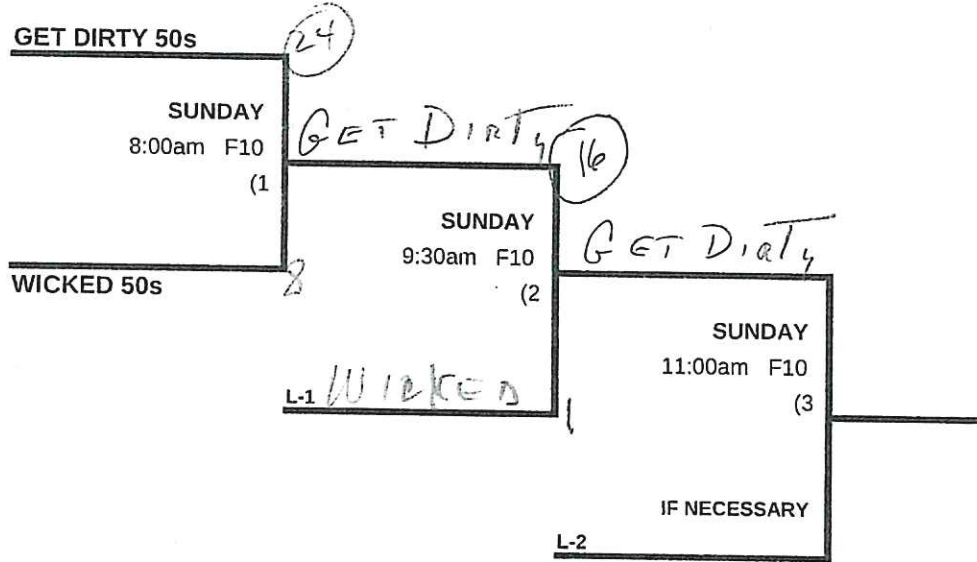

SSUSA CHILI PEPPER CLASSIC
WOMEN'S 50 AAA DIVISION

NOTE- Winner of Game 2 has the OPTION of Home or Visitor in the Championship Game.

SSUSA CHILI PEPPER CLASSIC MEN'S 40 DIVISION

		WON	LOST	RUNS ALLOWED
1	915 Kingdom / Mi Terra (Major +)	11		
2	575 Elite (Major)		11	
3	Chuco Town A's (Major)	1	1	
4	EPT 40s (Major)	11		
5	Forty Cal / NM Elite (Major)		11	
6	Sudden Impact NM (Major)	11		
7	That's Old Folks (Major)		11	
8	Astros 40s (AAA)	11		
9	Day Drinkers (AAA)	1	1	
10	Evil Empire (AAA)		11	

SATURDAY, March 28th * El Paso County Sports Park

TIME	TEAM	NAME	FIELD	TEAM	NAME
8:00	1	<u>20</u> 915 Kingdom	5	7	<u>5</u> $ That's Old Folks
8:00	2	<u>15</u> 575 Elite	6	8	<u>28</u> $ Astros 40
8:00	3	<u>15</u> Chuco Town A's	8	9	<u>21</u> $ Day Drinkers
8:00	4	<u>21</u> EPT 40s	9	10	<u>14</u> $ Evil Empire
8:00	5	<u>21</u> Forty Cal / NM	10	6	<u>30</u> Sudden Impact
9:30	1	<u>24</u> 915 Kingdom	5	2	<u>7</u> $ 575 Elite
9:30	7	<u>16</u> That's Old Folks	6	8	<u>20</u> $ Astros 40
9:30	3	<u>17</u> Chuco Town A's	8	5	<u>16</u> Forty Cal / NM
9:30	4	<u>28</u> EPT 40s	9	9	<u>20</u> $ Day Drinkers
9:30	6	<u>22</u> Sudden Impact	10	10	<u>21</u> $ Evil Empire

Format: 4gg: 2 RR games with Teams 1-7 and 8-10 advancing to separate DE brackets.

Bats: Bats must have the SSUSA /NTS logo, or say Senior Softball Approved

Home Team: Determined by a coin flip in all games that do not involve an equalizer.

Championship Game: If no equalizer, the unbeaten team has the choice of home or visitor.

Equalizer $ - Team 1 is HOME and GIVES a 5 run equalizer to Teams 2-6.

Equalizer $ - Teams 2-6 are HOME and GIVE a 5 run equalizer to Teams 8-10

Home Runs- 40 Major = 8 40 AAA = 6. Play to lower rated team's HR rule in all games.

Pitch Count: Batter begins with a 1-1 count and does not get a courtesy foul.

Runs per Inning- 5 runs per ½ inning at bat (except open inning)

Time Limits- Seed games = 65 minutes + open. Bracket = 70 minutes. Champ = 80 minutes.

Seeding- 1) Overall Record 2) Head to Head in full RR only 3) Runs Allowed 4) Differential

Awards- One Awards set to the winner of the each bracket.