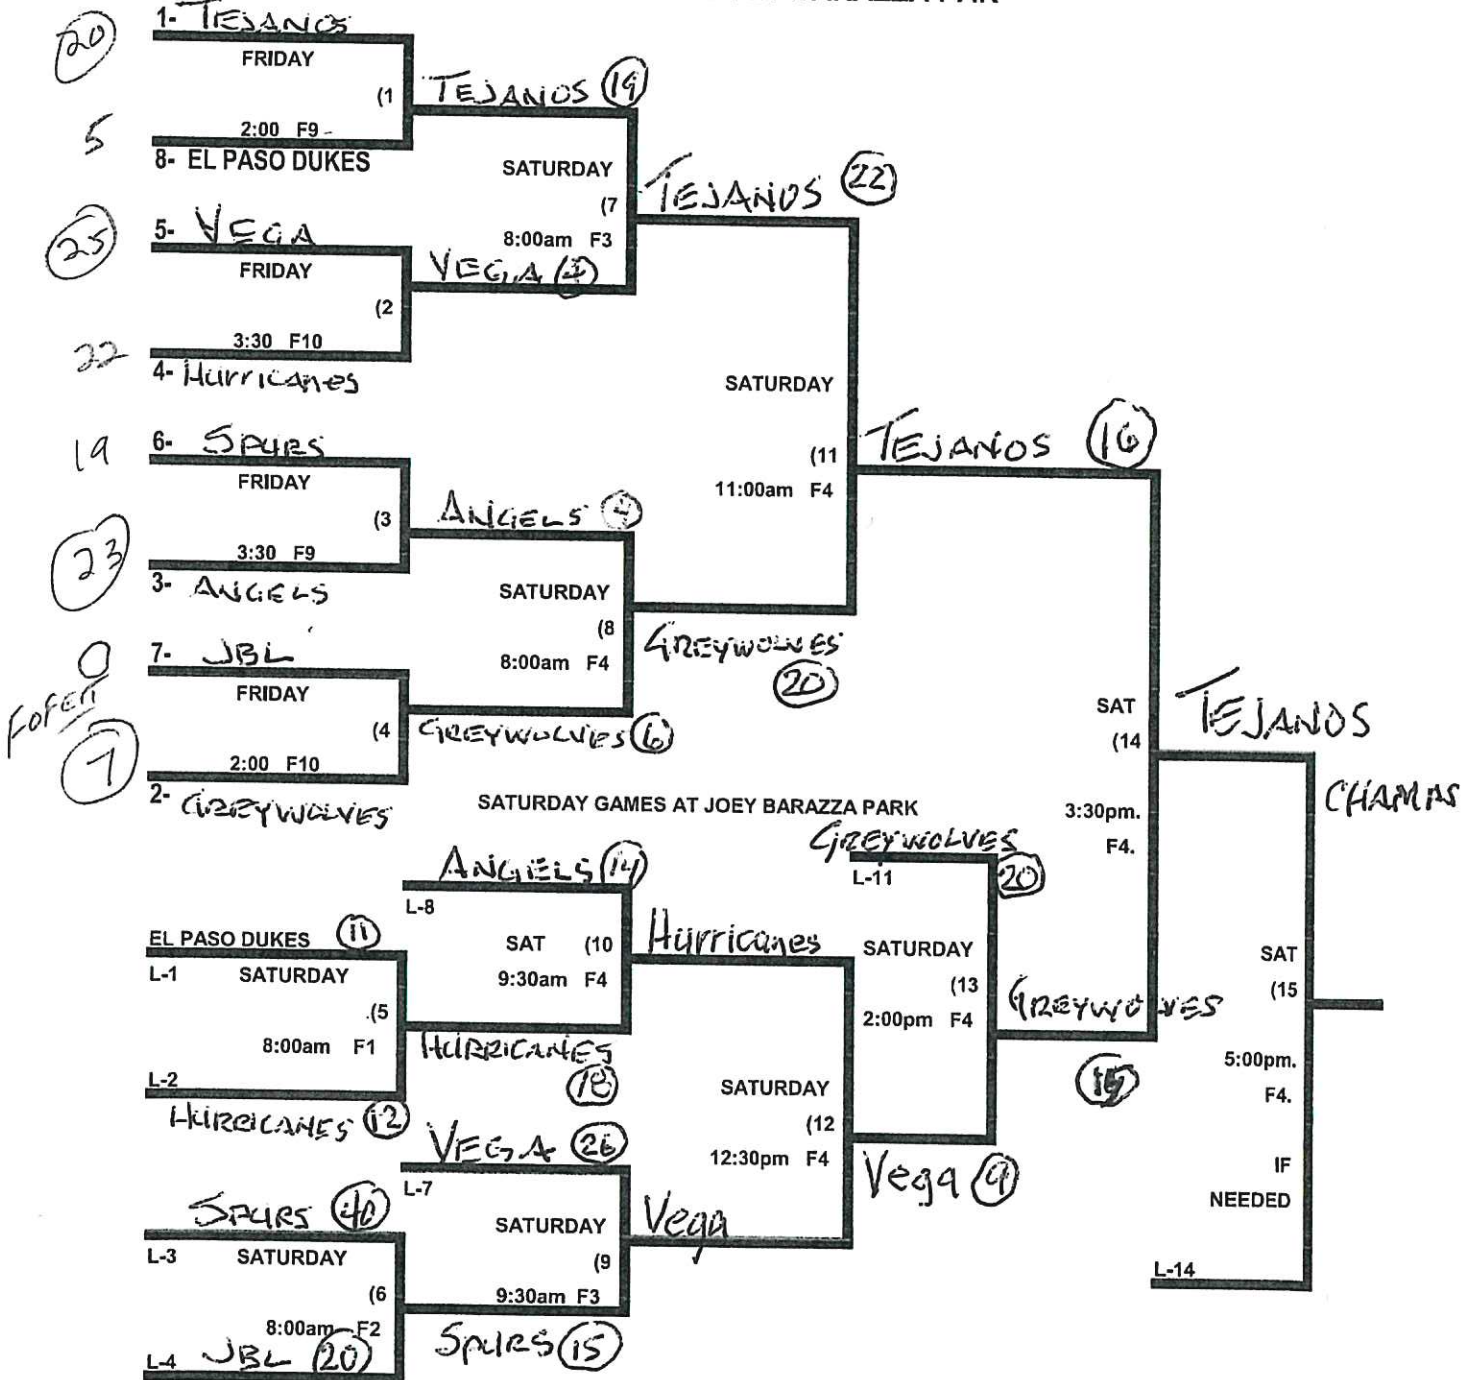

SSUSA CHILI PEPPER CLASSIC

60 GOLD DIVISION

OTE- ALL SATURDAY GAMES ARE AT JOEY BARAZZA PAR

SSUSA CHILI PEPPER CLASSIC 60-65-70 MEN

		WON	LOST	RUNS ALLOWED
1	El Paso Bad Boys 60 (AA)	/	/	
2	El Paso Old School 65 (AAA)		//	
3	Austin Wizards 65 (AA)	//		
4	Bomb City Buzzards 65 (AA)	//		
5	El Paso 911s 70 (AAA)	/	/	
6	Duke City Dynamite 70 (AA)	/	/	
7	New Mexico Boomers 70 (AA)		//	
FRIDAY, March 27 * El Paso County Sports Park				

TIME	TEAM	NAME	FIELD	TEAM	NAME
8:00	3	<u>19</u> Austin Wizards 65	9	6	<u>13</u> $ Duke City 70
8:00	2	<u>8</u> EP Old School 65	10	5	<u>17</u> $ El Paso 911s 70
9:30	4	<u>18</u> Bomb City Buz 65	9	7	<u>17</u> $ NM Boomer 70
9:30	6	<u>23</u> # Duke City 70	10	1	<u>19</u> EP Bad Boys 60
11:00	7	<u>20</u> $ NM Boomer 70	8	3	<u>21</u> Austin Wizards 65
11:00	5	<u>15</u> El Paso 911s 70	9	4	<u>18</u> Bomb City Buz 65
11:00	1	<u>25</u> EP Bad Boys 60	10	2	<u>24</u> EP Old School 65

Format: 4gg: 2RR games with Teams 1-4 and 5-7 advancing to separate DE brackets.

Bats: Bats must have the SSUSA /NTS logo, or say Senior Softball Approved

Home Team: Determined by a coin flip in all games that do not involve an equalizer.

Championship Game: If no equalizer, the unbeaten team has the choice of home or visitor.

Equalizer $ - Team with a $ designation is VISITOR, and RECEIVES a 5 run equalizer.

Equalizer # - Team with a # designation is VISITOR, and RECEIVES a 7 run equalizer.

Defensive Alignment: Men's Teams age 65+ play with 11 on defense . This is NOT an equalizer.

Home Runs- AAA = 3 HR. AA = 1 HR. Play to the lower rated team's HR rule in all games.

Pitch Count: Batter begins with a 1-1 count and does get a courtesy foul.

Runs per Inning- 5 runs per ½ inning at bat (except open inning)

Time Limits- Seed games = 65 minutes + open. Bracket = 70 minutes. Champ = 80 minutes.

Seeding- 1) Overall Record 2) Head to Head in full RR only 3) Runs Allowed 4) Differential

Awards- One Awards set to the winner of the each bracket.