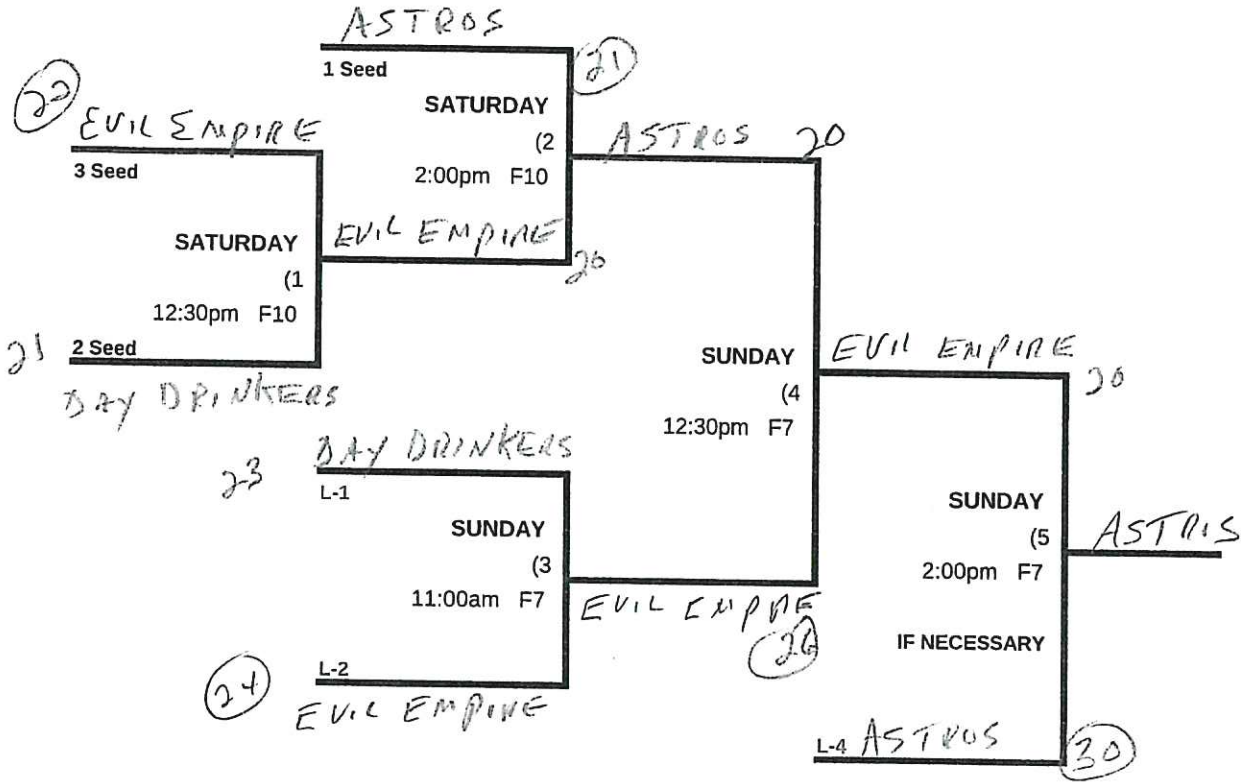

SSUSA CHILI PEPPER CLASSIC 40 AAA DIVISION

NOTE- If no equalizer, Game 2 winner has the OPTION of Home or Visitor in the Championship.

SSUSA CHILI PEPPER CLASSIC 50 MEN'S DIVISION

		WON	LOST	RUNS ALLOWED
1	El Paso Strong 50 (Major)	11		
2	New Mexico Silvebacks 50 (Major)	11		
3	Originals 50 (Major)	1	1	
4	505 50s (AAA)		11	
5	Astros 50 (AAA)		11	
6	Los Amigos 50 (AAA)		11	
~~7~~	~~Misfits 50 (AAA)~~			
SATURDAY, March 28 * El Paso County Sports Park				

TIME	TEAM	NAME	FIELD	TEAM	NAME
9:30	1	<u>25</u> El Paso Strong	7	4	<u>18</u> $ 505 50s
11:00	4	<u>27</u> $ 505 50s	7	2	<u>28</u> NM Silverbacks
11:00	6	<u>25</u> $ Los Amigos 50	8	3	<u>10</u> Originals 50
11:00	5	<u>17</u> Astros 50	9	7	<u>21</u> ~~Misfits 50~~ EL PASO STRONG
12:30	2	<u>25</u> NM Silverbacks	7	6	<u>27</u> $ Los Amigos 50
12:30	3	<u>25</u> Originals	8	5	<u>5</u> $ Astros 50
12:30	7	<u> </u> $-Misfits	9	1	<u> </u> ~~El Paso Strong~~

1. **Format:** 4gg: 2RR games with Teams 1-3 and 4-7 advancing to separate DE brackets.
2. **Bats:** Bats must have the SSUSA /NTS logo, or say Senior Softball Approved
3. **Home Team:** Determined by a coin flip in all games that do not involve an equalizer.
4. **Championship Game:** If no equalizer, the unbeaten team has the choice of home or visitor.
5. **Equalizer $** - Teams 1-3 are HOME and GIVE 5 runs OR 11 defenders vs Team 4-7.
6. **Home Runs-** Major = 6 HR. AAA = 3 HR . Play to lower rated team's HR rule in all games.
7. **Pitch Count:** Batter begins with a 1-1 count and does get a courtesy foul.
8. **Runs per Inning-** 5 runs per ½ inning at bat (except open inning)
9. **Time Limits-** Seed games = 65 minutes + open. Bracket = 70 minutes. Champ = 80 minutes.
10. **Seeding-** 1) Overall Record 2) Head to Head in full RR only 3) Runs Allowed 4) Differential
11. **Awards-** One Awards set to the winner of each bracket.