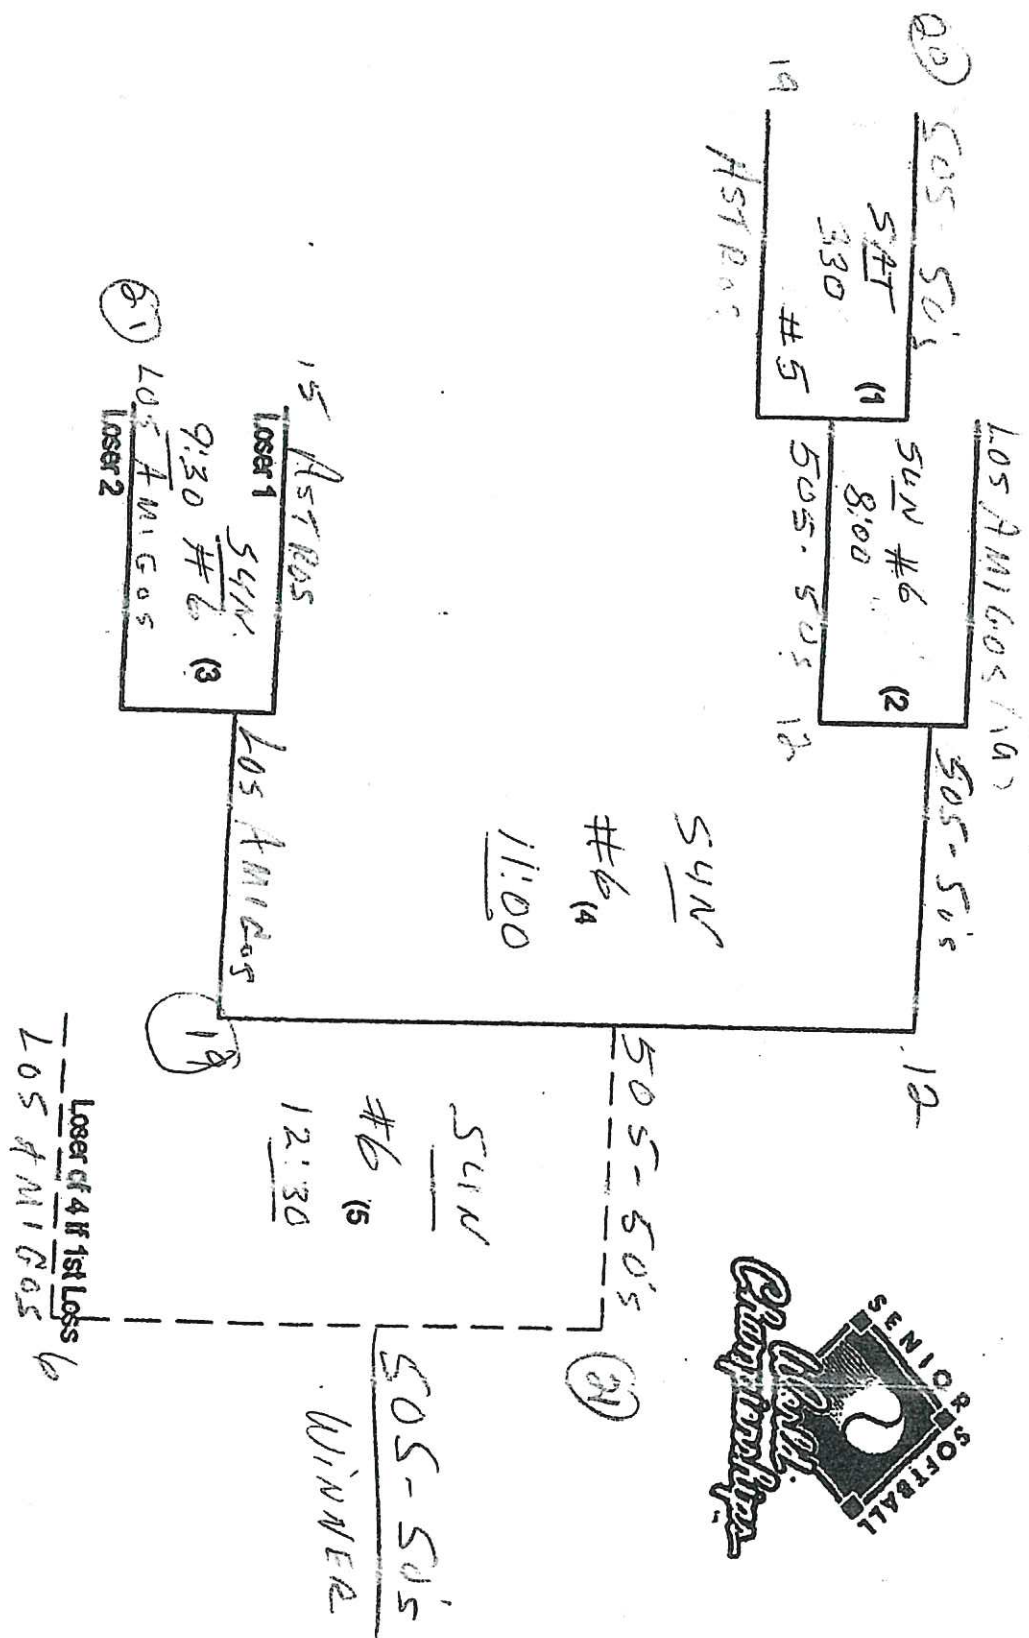

50AAA

3 TEAMS

SSUSA CHILI PEPPER CLASSIC 55 MEN'S DIVISION

		WON	LOST	RUNS ALLOWED
1	Originals 55 (Major)		//	
2	Duke City Empire (AAA)	/	/	
3	El Paso Sunkings (AAA)	//		
4	Paly (AAA)	//		
5	Team Trucha 55 (AA)		//	

FRIDAY, March 27 * El Paso County Sports Park

TIME	TEAM	NAME	FIELD	TEAM	NAME
9:30	2	<u>6</u> Duke City Empire	7	4	<u>17</u> Paly
9:30	3	<u>24</u> $ El Paso Sunking	8	1	<u>22</u> Originals
11:00	4	<u>20</u> Paly	7	5	<u>18</u> $ Team Trucha
12:30	5	<u>19</u> $ Team Trucha	7	3	<u>29</u> El Paso Sunkings
12:30	1	<u>26</u> Originals	8	2	<u>30</u> $ Duke City Empire

- **Format:** 4gg: 2RR games with all teams advancing to Double Elimination.
- **Bats:** Bats must have the SSUSA /NTS logo, or say Senior Softball Approved
- **Home Team:** Determined by a coin flip in all games that do not involve an equalizer.
- **Championship Game:** If no equalizer, the unbeaten team has the choice of home or visitor.
- **Equalizer $** - Team 1 is HOME and GIVES 5 runs OR 11 defenders vs Team 2-4.
- **Equalizer #** - Team 1 is HOME and GIVES 5 runs AND 11 defenders vs Team 5.
- **Equalizer $** - Teams 2-4 are HOME and GIVE 5 runs OR 11 defenders vs Team 5.
- **Home Runs-** AAA = 3 HR . AA = 1 HR. Play to lower rated team's HR rule in all games.
- **Pitch Count:** Batter begins with a 1-1 count and does get a courtesy foul.
- **Runs per Inning-** 5 runs per ½ inning at bat (except open inning)
- **Time Limits-** Seed games = 65 minutes + open. Bracket = 70 minutes. Champ = 80 minutes.
- **Seeding-** 1) Overall Record 2) Head to Head in full RR only 3) Runs Allowed 4) Differential
- **Awards-** One Awards set to the winner of the each bracket.