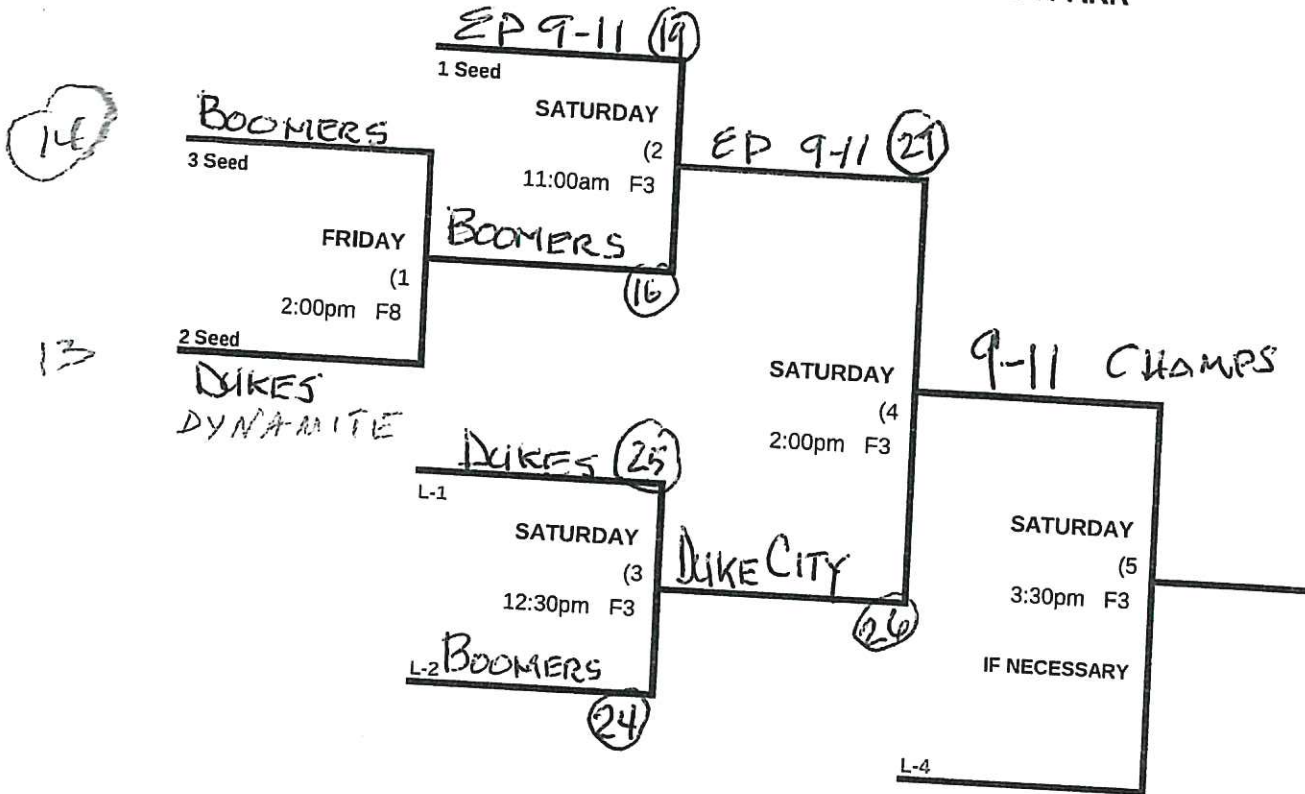

NOTE- If no equalizer, Game 2 winner has the OPTION of Home or Visitor in the Championship.