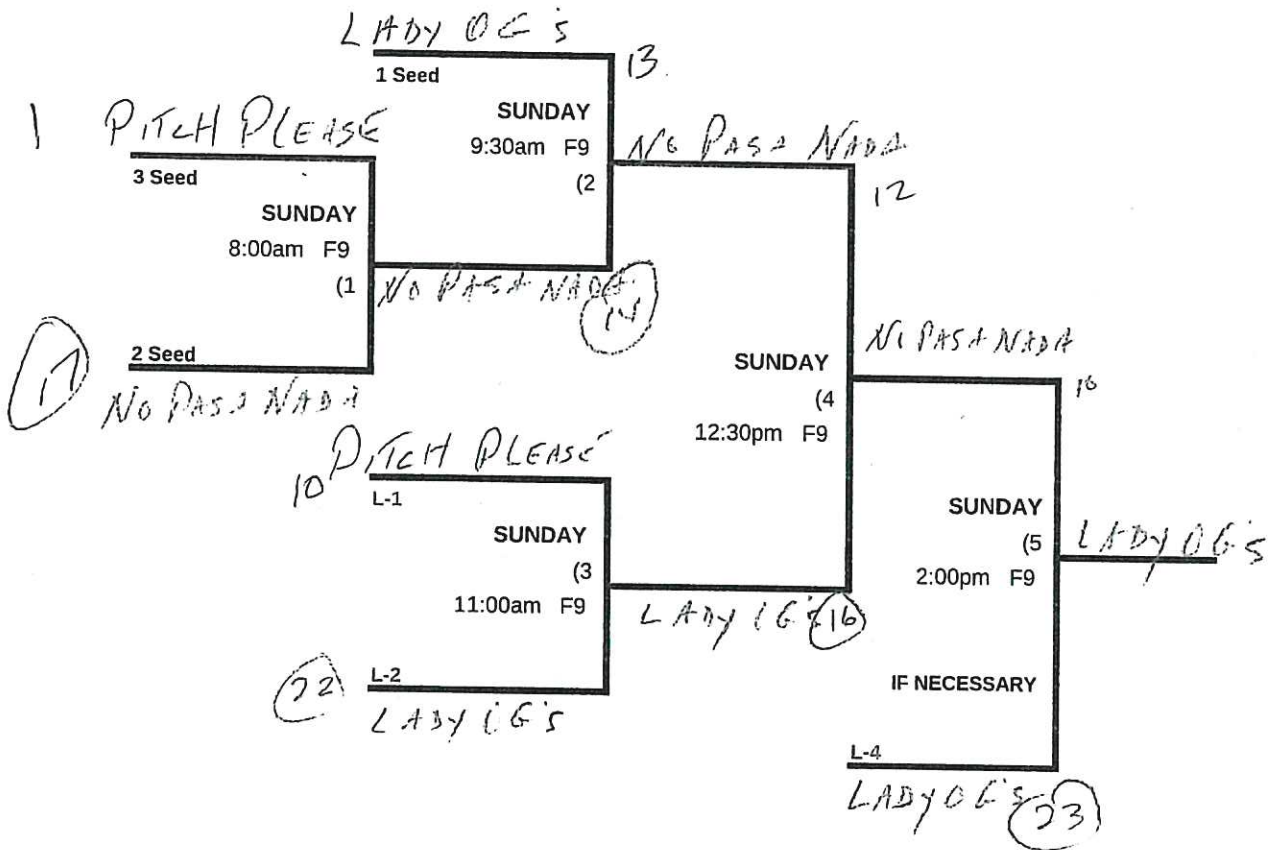

SSUSA CHILI PEPPER CLASSIC WOMEN'S 40-50 DIVISION

		WON	LOST	RUNS ALLOWED
1	No Pasa Nada 40 (AAA)		//	
2	Pitch, Please 40 (AAA)		//	
3	Lady OG's 40 (AA)	/	/	
4	Get Dirty 50 (AAA)	//		
5	Wicked 50 (AAA)	//		

SATURDAY, March 28th * El Paso County Sports Park

TIME	TEAM	NAME	FIELD	TEAM	NAME
11:00	1	<u>14</u> No Pasa Nada	5	4	<u>20</u> $ Get Dirty 50
11:00	2	<u>5</u> Pitch, Please	6	5	<u>26</u> $ Wicked 50
12:30	4	<u>15</u> $ Get Dirty 50	5	2	<u>10</u> Pitch, Please
12:30	5	<u>12</u> Wicked 50	6	3	<u>13</u> Lady OG's
2:00	3	<u>19</u> $ Lady OG's	6	1	<u>2</u> No Pasa Nada

Format: 4gg: 2 RR games with Teams 1-3 and Teams 4-5 advancing to separate DE brackets.

Bats: Bats must have the SSUSA /NTS logo, or say Senior Softball Approved

Home Team: Determined by a coin flip in all games that do not involve an equalizer.

Championship Game: If no equalizer, the unbeaten team has the choice of home or visitor.

Defensive Alignment: Women's teams age 50+ play with 11 on defense (this is not an equalizer)

Equalizer $ - Team 1-2 are HOME and GIVE 5 runs to Teams 3-5

Home Runs- AAA = 3 HR. AA = 1 HR. Play to lower rated team's HR rule in all games.

Pitch Count: Batter begins with a 1-1 count and does get a courtesy foul.

Runs per Inning- 5 runs per ½ inning at bat (except open inning)

Time Limits- Seed games = 65 minutes + open. Bracket = 70 minutes. Champ = 80 minutes.

Seeding- 1) Overall Record 2) Head to Head in full RR only 3) Runs Allowed 4) Differential

Awards- One Awards set to the winner of the each bracket.

Schedule is Subject to Change at Discretion of Tournament and Field Directors

SSUSA CHILI PEPPER CLASSIC WOMEN'S 40 SILVER DIVISION

NOTE- Winner of Game 2 has the **OPTION** of Home or Visitor in the Championship Game.