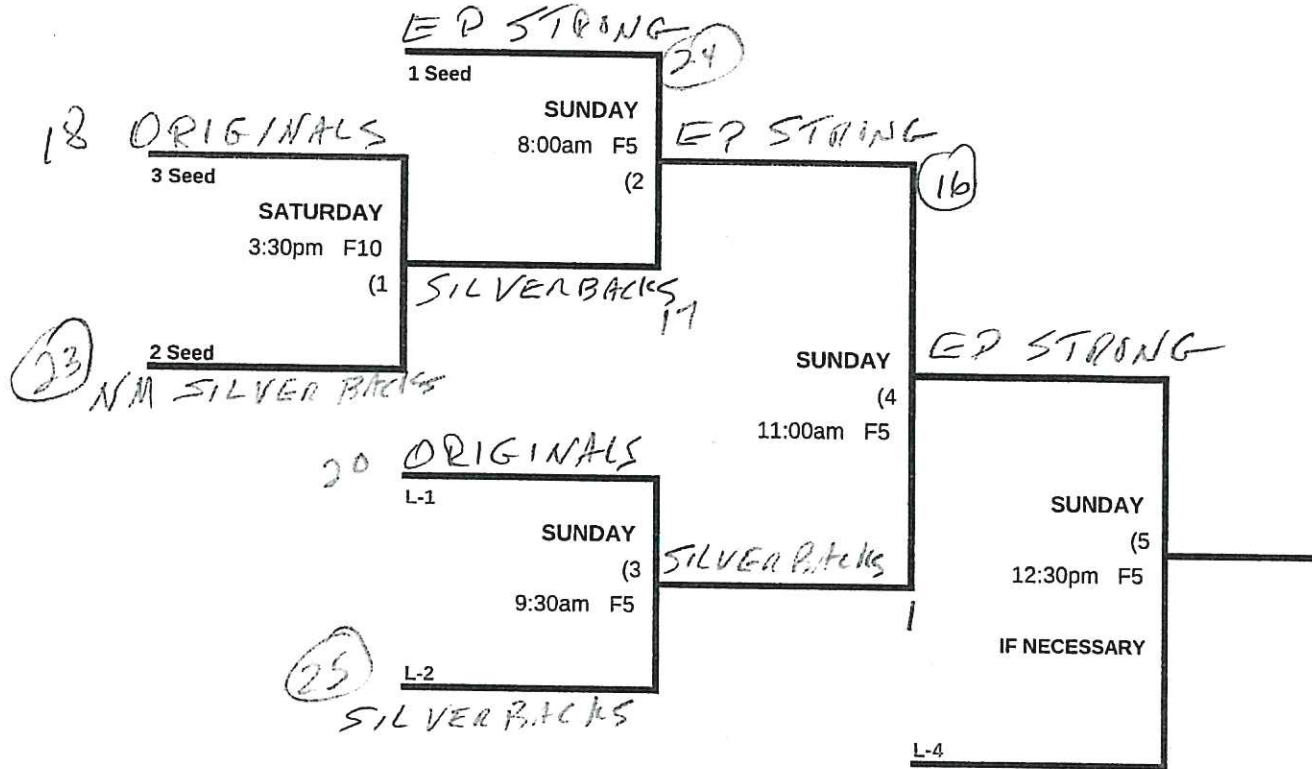

SSUSA CHILI PEPPER CLASSIC 50 MEN'S DIVISION

		WON	LOST	RUNS ALLOWED
1	El Paso Strong 50 (Major)	11		
2	New Mexico Silvebacks 50 (Major)	11		
3	Originals 50 (Major)	1	1	
4	505 50s (AAA)		11	
5	Astros 50 (AAA)		11	
6	Los Amigos 50 (AAA)		11	
~~7~~	~~Misfits 50 (AAA)~~			
SATURDAY, March 28 * El Paso County Sports Park				

TIME	TEAM	NAME	FIELD	TEAM	NAME
9:30	1	<u>25</u> El Paso Strong	7	4	<u>18</u> $ 505 50s
11:00	4	<u>27</u> $ 505 50s	7	2	<u>28</u> NM Silverbacks
11:00	6	<u>25</u> $ Los Amigos 50	8	3	<u>10</u> Originals 50
11:00	5	<u>17</u> Astros 50	9	7	<u>21</u> ~~Misfits 50~~ EL PASO STRONG
12:30	2	<u>25</u> NM Silverbacks	7	6	<u>27</u> $ Los Amigos 50
12:30	3	<u>25</u> Originals	8	5	<u>5</u> $ Astros 50
12:30	7	<u> </u> $-Misfits	9	1	<u> </u> ~~El Paso Strong~~

1. **Format:** 4gg: 2RR games with Teams 1-3 and 4-7 advancing to separate DE brackets.
2. **Bats:** Bats must have the SSUSA /NTS logo, or say Senior Softball Approved
3. **Home Team:** Determined by a coin flip in all games that do not involve an equalizer.
4. **Championship Game:** If no equalizer, the unbeaten team has the choice of home or visitor.
5. **Equalizer $** - Teams 1-3 are HOME and GIVE 5 runs OR 11 defenders vs Team 4-7.
6. **Home Runs-** Major = 6 HR. AAA = 3 HR . Play to lower rated team's HR rule in all games.
7. **Pitch Count:** Batter begins with a 1-1 count and does get a courtesy foul.
8. **Runs per Inning-** 5 runs per ½ inning at bat (except open inning)
9. **Time Limits-** Seed games = 65 minutes + open. Bracket = 70 minutes. Champ = 80 minutes.
10. **Seeding-** 1) Overall Record 2) Head to Head in full RR only 3) Runs Allowed 4) Differential
11. **Awards-** One Awards set to the winner of each bracket.

**SSUSA CHILI PEPPER CLASSIC
50 MAJOR DIVISION**

NOTE- If no equalizer, Game 2 winner has the OPTION of Home or Visitor in the Championship.